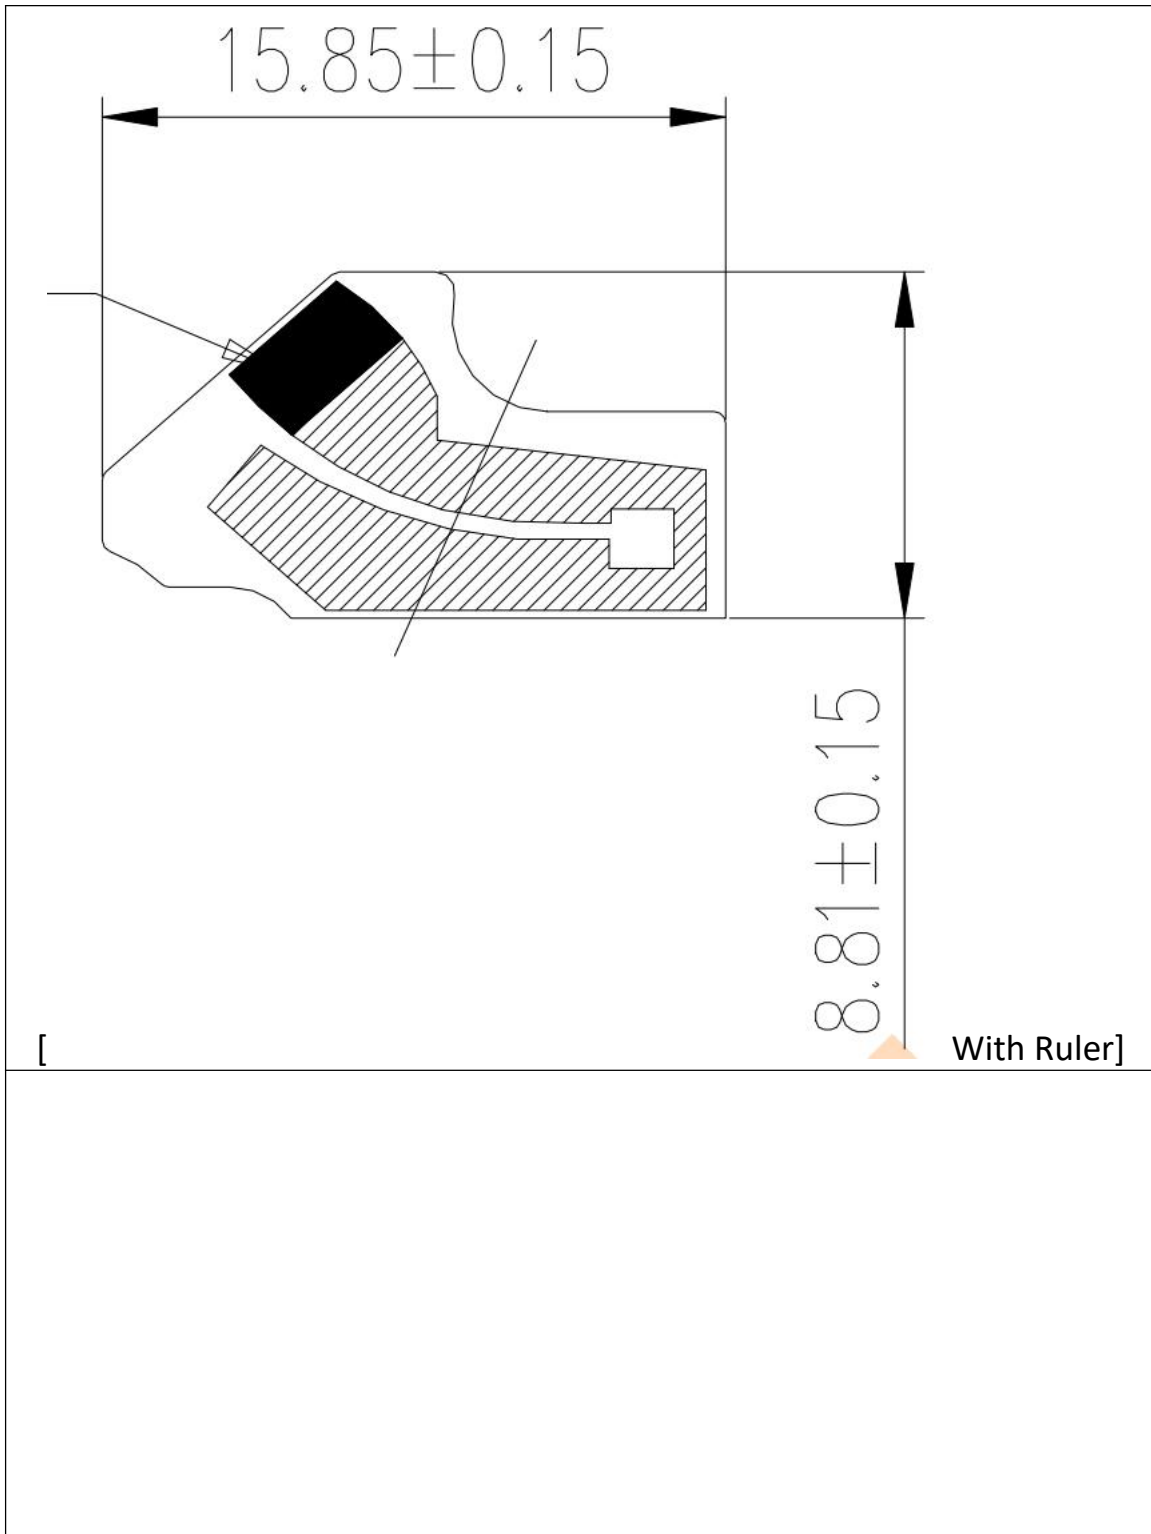

Antenna Information

Manufacturer	Shenzhen Panlong Communication Technology Co., Ltd.
Address	201, 2nd Floor, No. 8, North Second Lane, Liguang Water Plant, Shiyan Street, Bao'an District, Shenzhen City, Guangdong Province
Antenna Model	FPC antenna
Antenna Part Number	3.30.S61.001
Antenna Frequency Range	2400-2500MHz
Antenna Type	Onboard antenna
Antenna Peak Gain	-0.48dBi MAX
Antenna Dimension (LxHxW)	15.85mm*8.81mm

Antenna Photo

Antenna Top View

Antenna Bottom View [With Ruler]

Antenna Pattern/Gain Measurement data/Table:

Shenzhen Panlong Communication Technology Co., Ltd.

Test Point ID	Freq. (MHz)	TRP (dBm)	Gain (dBi)	Directivity (dBi)	Efficiency (%)	Efficiency (dB)	Max (dBm)	Theta of Max	Phi of Max	Min (dBm)	Theta of Min	Phi of Min	AVG (dBm)	Max/Min (dB)	Max/AVG (dB)	Min/AVG (dB)
1	2400.0	2400.00	-0.75	5.33	24.7%	-6.08	-0.75	18000	15000	-21.94	1500	1500	-5.94	21.19	5.19	-16.00
2	2410.0	2410.00	-0.86	5.10	25.3%	-5.96	-0.86	18000	15000	-20.90	1500	1500	-5.84	20.04	4.98	-15.06
3	2420.0	2420.00	-0.78	4.91	26.9%	-5.70	-0.78	18000	15000	-19.19	1500	1500	-5.60	18.41	4.81	-13.80
4	2430.0	2430.00	-1.05	4.80	26.0%	-5.85	-1.05	18000	16500	-18.87	3000	0	-5.76	17.82	4.71	-13.11
5	2440.0	2440.00	-1.07	4.67	26.7%	-5.74	-1.07	18000	16500	-18.54	3000	0	-5.67	17.46	4.60	-12.86
6	2450.0	2450.00	-0.96	4.62	27.7%	-5.58	-0.96	15000	9000	-18.17	3000	0	-5.53	17.21	4.57	-12.64
7	2460.0	2460.00	-0.62	4.61	30.0%	-5.23	-0.62	15000	9000	-18.07	3000	13680	-5.20	17.45	4.58	-12.87
8	2470.0	2470.00	-0.53	4.54	31.1%	-5.07	-0.53	15000	9000	-18.58	3000	13680	-5.05	18.05	4.53	-13.53
9	2480.0	2480.00	-0.48	4.53	31.6%	-5.01	-0.48	15000	9000	-18.61	3000	13680	-5.02	18.14	4.55	-13.59
10	2490.0	2490.00	-0.48	4.58	31.2%	-5.06	-0.48	15000	9000	-18.43	3000	13680	-5.10	17.95	4.62	-13.33
11	2500.0	2500.00	-0.02	4.69	33.8%	-4.71	-0.02	15000	9000	-18.43	3000	13680	-4.77	18.41	4.75	-13.66
12	-	-	-	-	-	-	-	-	-	-	-	-	-	-	-	-
13	-	-	-	-	-	-	-	-	-	-	-	-	-	-	-	-
14	-	-	-	-	-	-	-	-	-	-	-	-	-	-	-	-