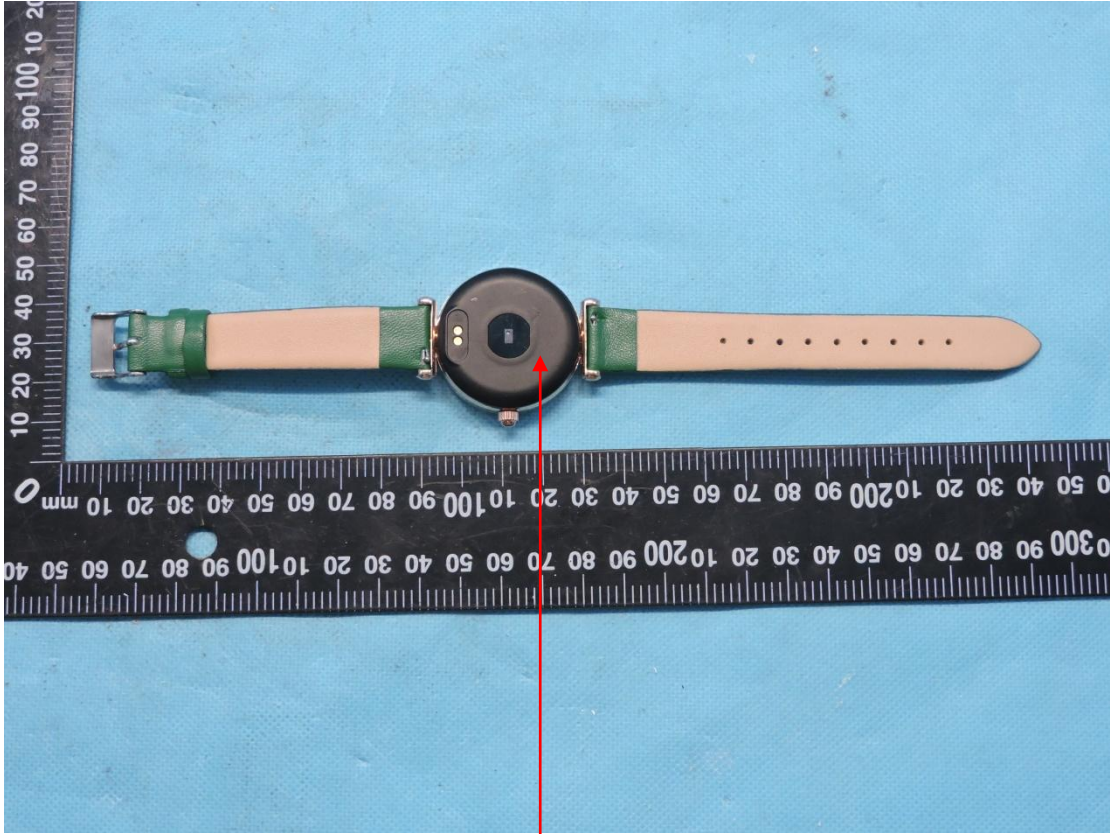

Label

W:10mm

smart watch

Model name: B80

FCC ID: 2AGFWB80

W:20mm

Note: The label is silk-screen on the sample