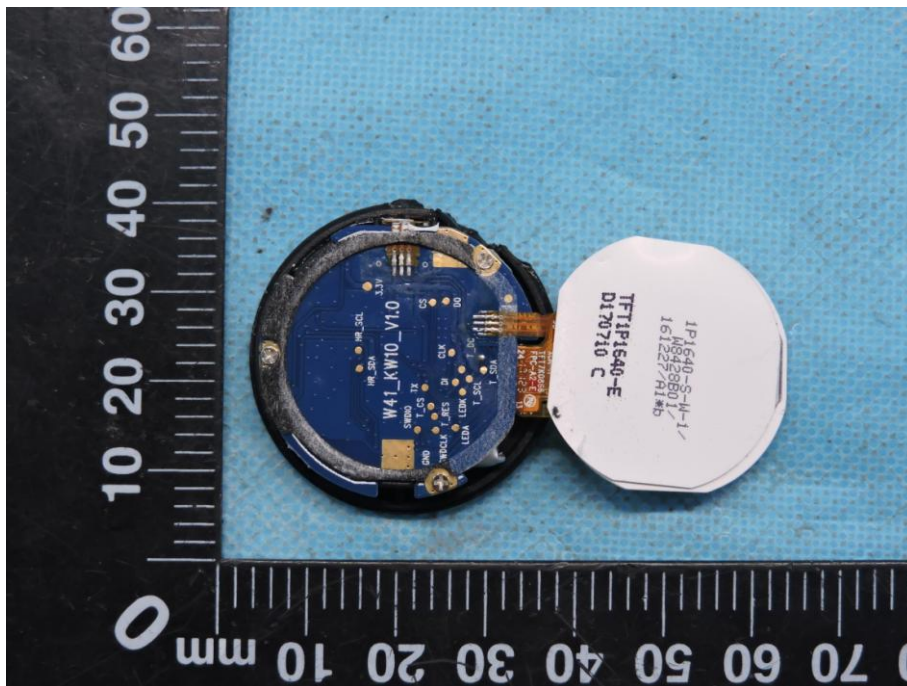

PPENDIX-PHOTOGRAPHS OF EUT CONSTRUCTIONAL DETAILS

FCC ID: 2AGFWB80

Model Name: B80

Photo 1

Photo 2

Photo 3

Photo 4

Photo 5