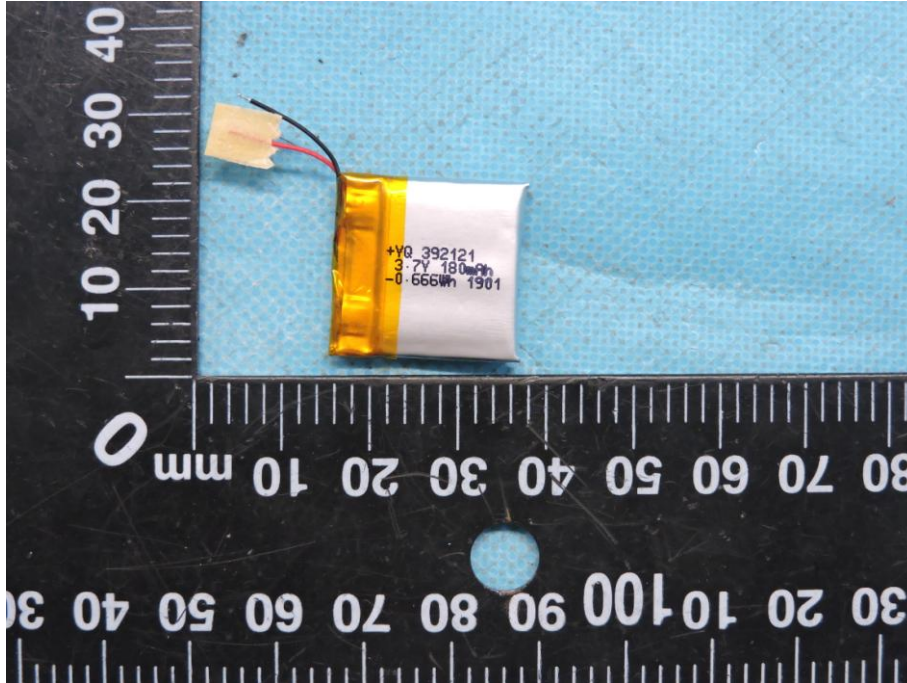

PPENDIX-PHOTOGRAPHS OF EUT CONSTRUCTIONAL DETAILS

FCC ID: 2AGFWB80

Model Name: B80

Photo 1

Photo 2

Photo 3

Photo 4

Photo 5

Photo 6

Photo 7

Photo 8