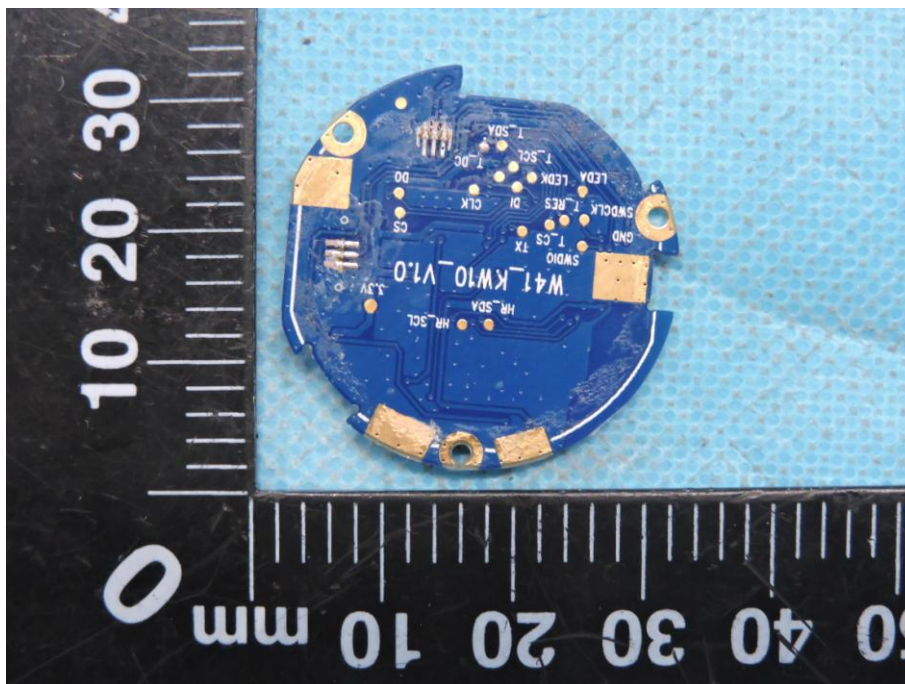

PPENDIX-PHOTOGRAPHS OF EUT CONSTRUCTIONAL DETAILS

FCC ID: 2AGFWB80

Model Name: B80

Photo 1

Photo 2

Photo 3

Photo 4

Photo 5

Photo 6

Photo 7

Photo 8