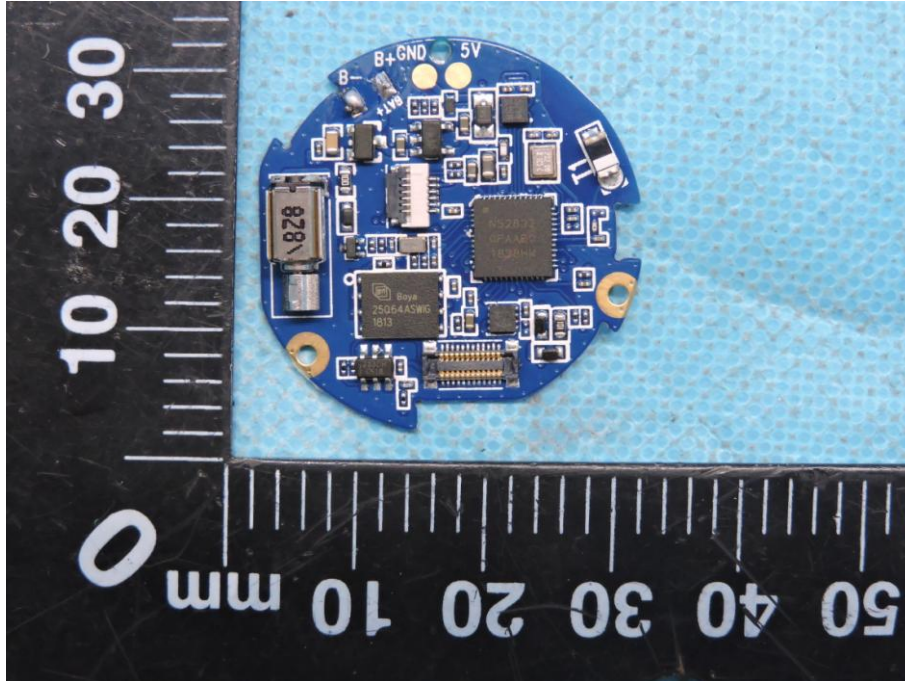

PPENDIX-PHOTOGRAPHS OF EUT CONSTRUCTIONAL DETAILS

FCC ID: 2AGFWB80

Model Name: B80

Photo 1

Photo 2

Photo 3

Photo 4

Photo 5