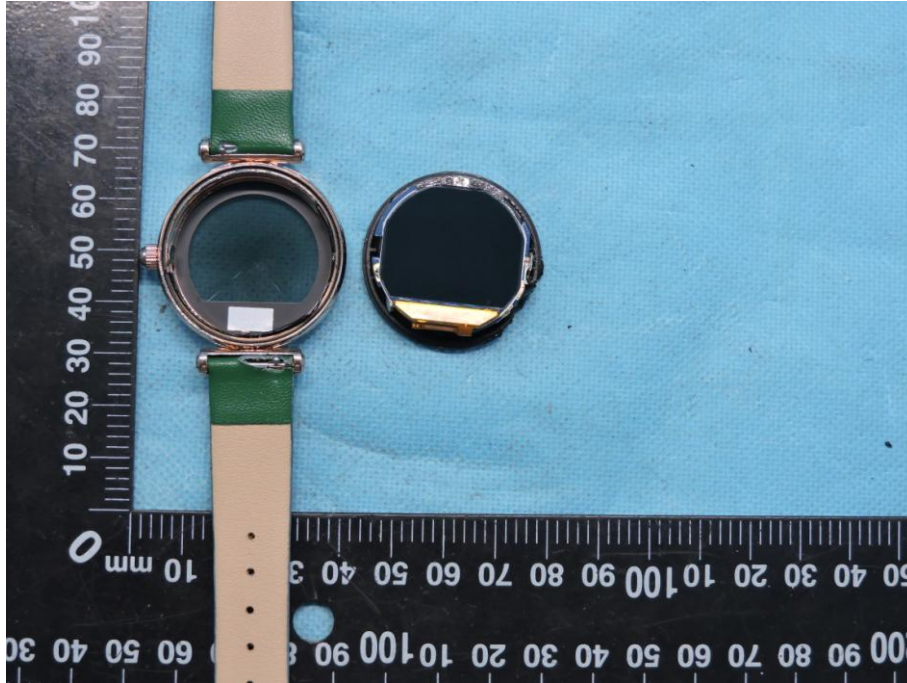

PPENDIX-PHOTOGRAPHS OF EUT CONSTRUCTIONAL DETAILS

FCC ID: 2AGFWB80

Model Name: B80

Photo 1

Photo 2

Photo 3

Photo 4

Photo 5

Photo 6

Photo 7

Photo 8