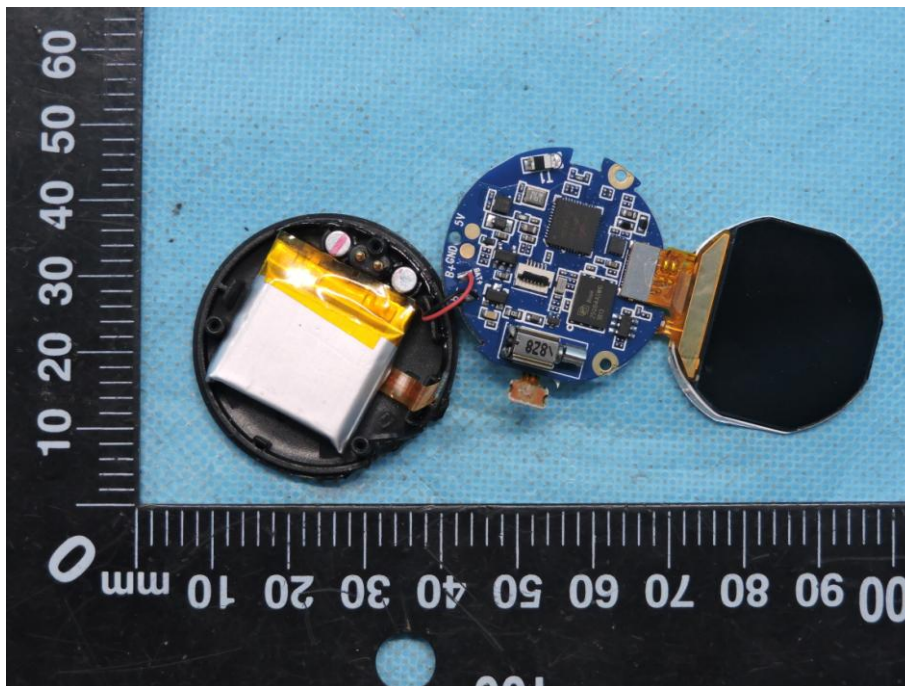

PPENDIX-PHOTOGRAPHS OF EUT CONSTRUCTIONAL DETAILS

FCC ID: 2AGFWB80

Model Name: B80

Photo 1

Photo 2

Photo 3

Photo 4

Photo 5