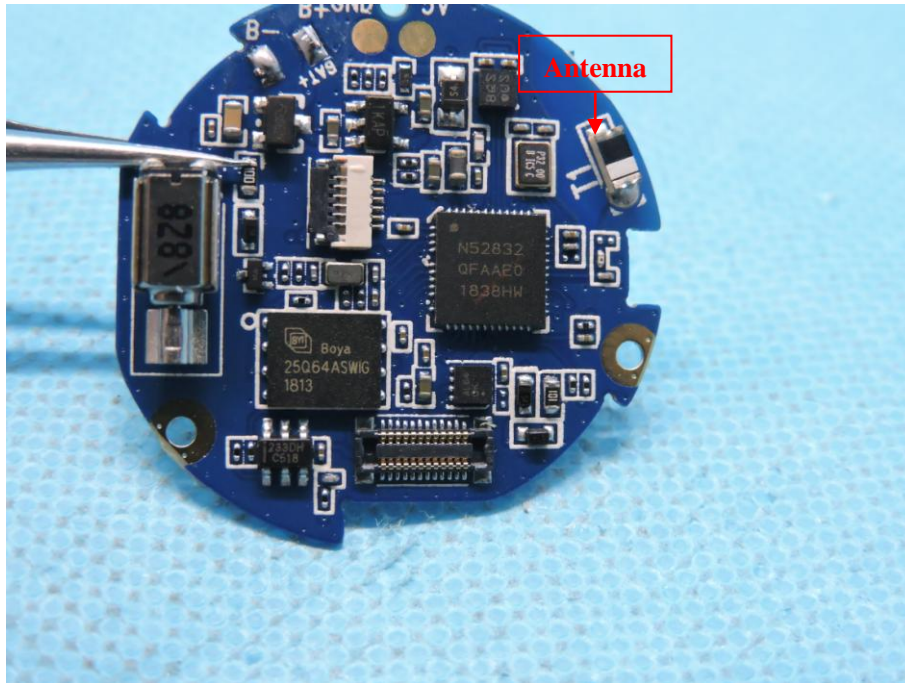

PPENDIX-PHOTOGRAPHS OF EUT CONSTRUCTIONAL DETAILS

FCC ID: 2AGFWB80

Model Name: B80

Photo 1

Photo 2

Photo 3

Photo 4

Photo 5