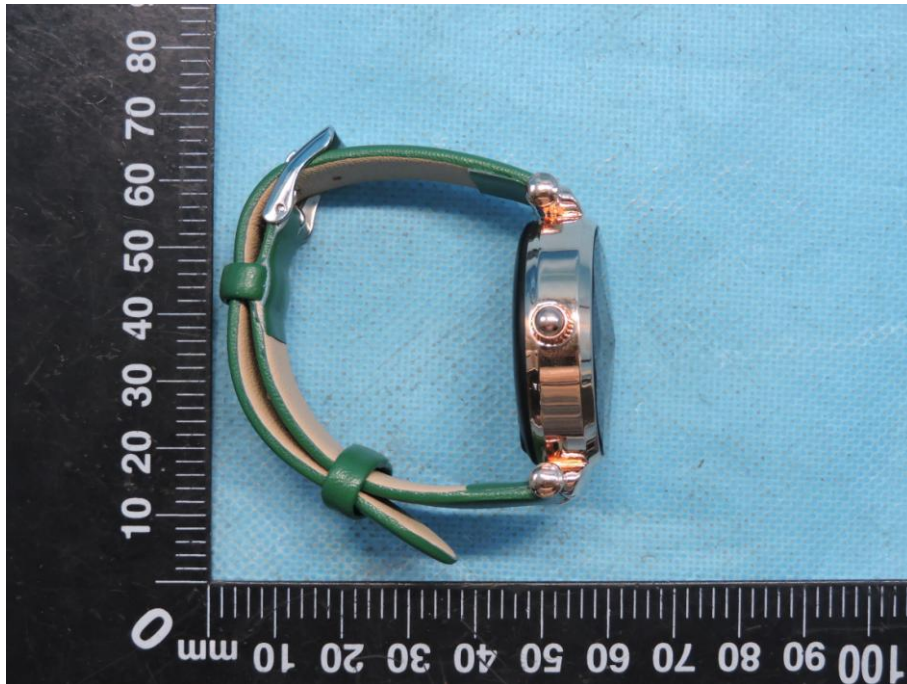

APPENDIX-PHOTOGRAPHS OF EUT CONSTRUCTIONAL DETAILS

FCC ID: 2AGFWB80

Model Name: B80

Photo 1

Photo 2

Photo 3

Photo 4

Photo 5

Photo 6

Photo 7

Photo 8

Photo 9

Photo 10

Photo 9

Photo 10