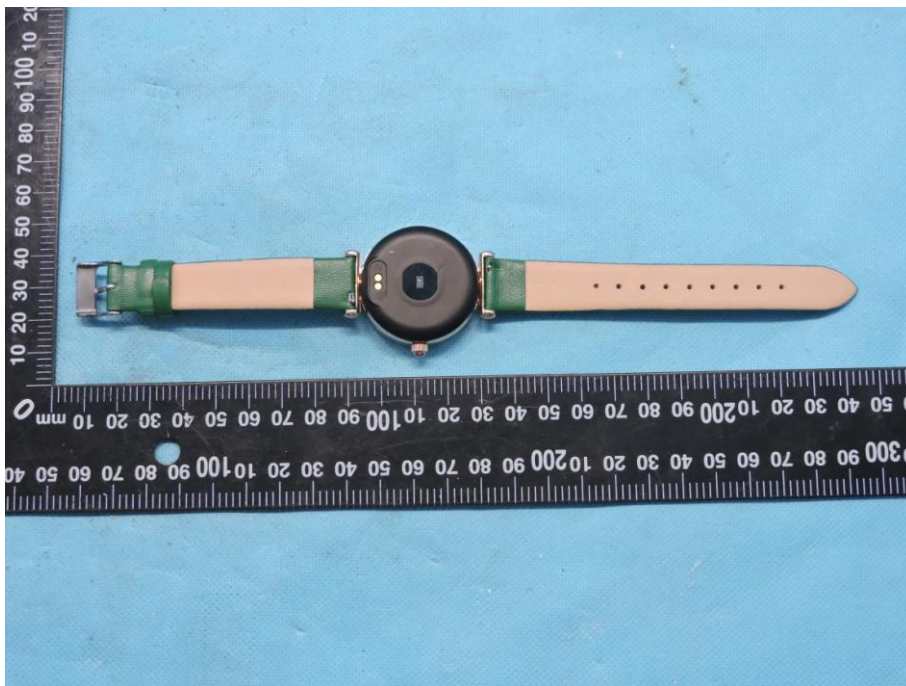

APPENDIX-PHOTOGRAPHS OF EUT CONSTRUCTIONAL DETAILS

FCC ID: 2AGFWB80

Model Name: B80

Photo 1

Photo 2

Photo 3

Photo 4

Photo 5

Photo 6

Photo 7

Photo 8

Photo 9

Photo 10

Photo 9

Photo 10