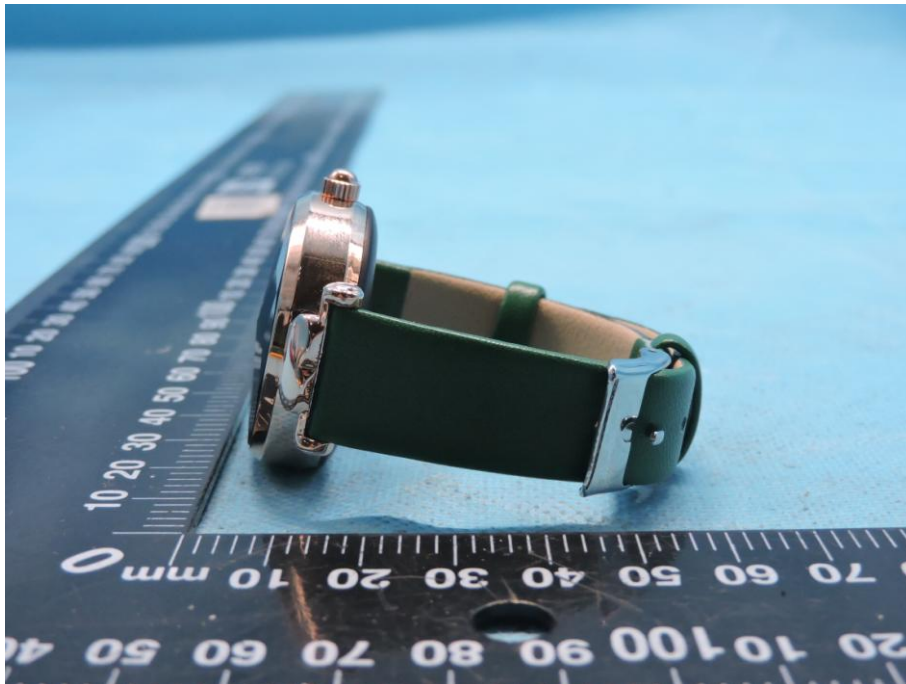

APPENDIX-PHOTOGRAPHS OF EUT CONSTRUCTIONAL DETAILS

FCC ID: 2AGFWB80

Model Name: B80

Photo 1

Photo 2

Photo 3

Photo 4

Photo 5

Photo 6

Photo 7

Photo 8

Photo 9

Photo 10

Photo 9

Photo 10