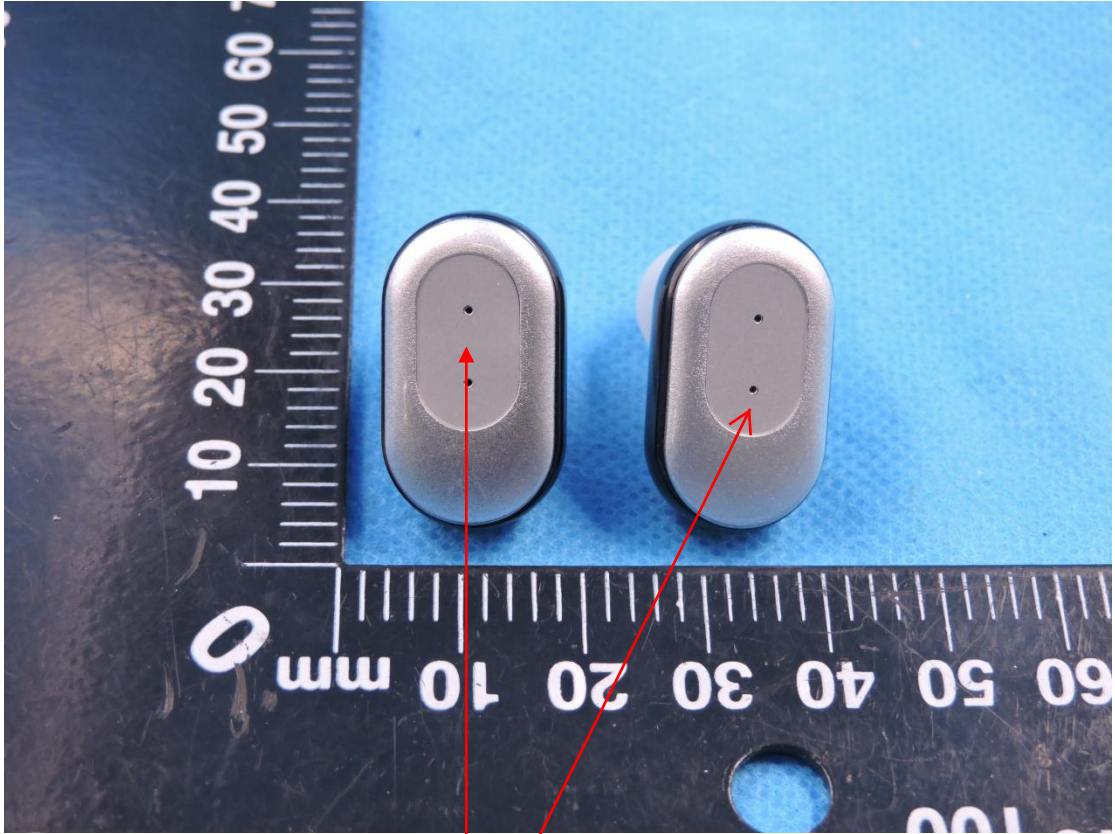

FCC Label

Earphone

Model name: X1

FCC ID: 2AGFW-X1