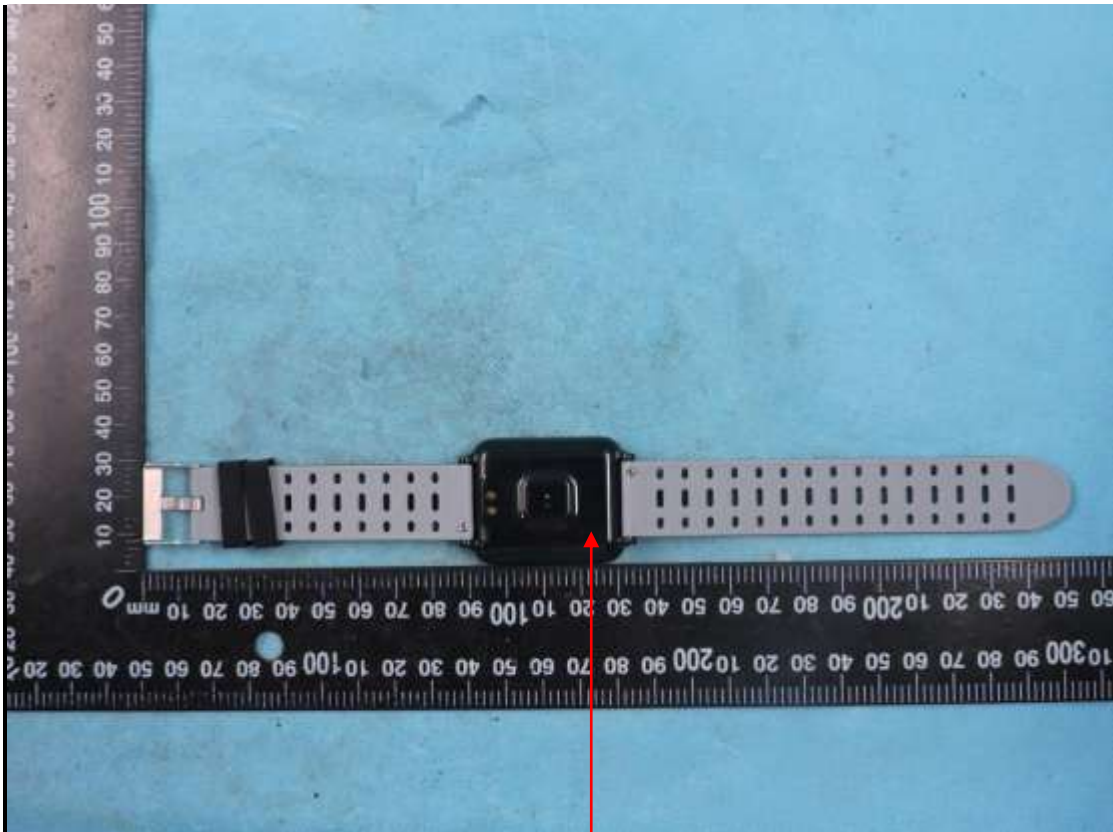

FCC Label

smart watch
Model name: P2
FCC ID: 2AGFW-P2