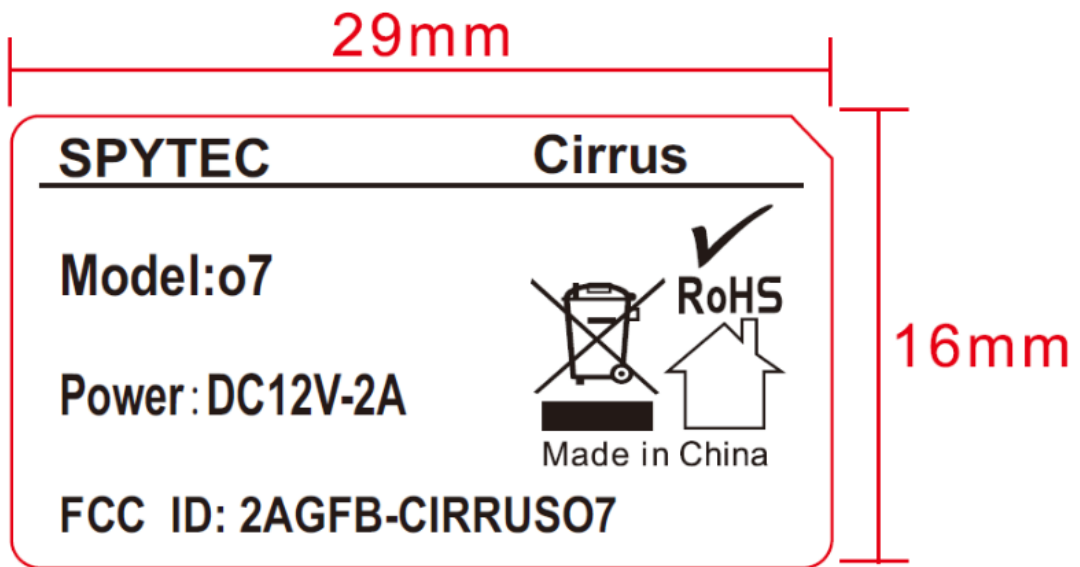

Label

Size: 29mm X 16mm

label location

Label location