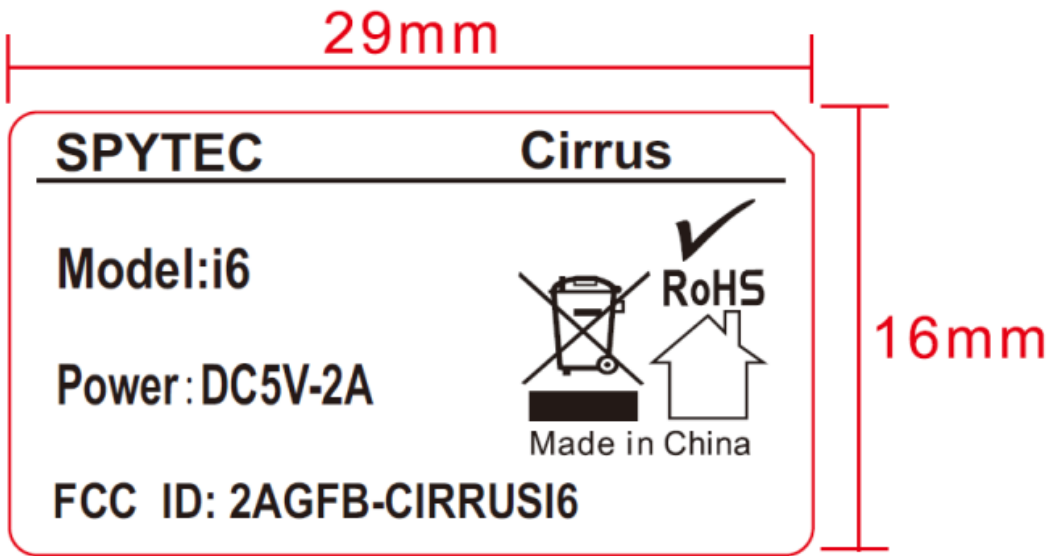

Label

Size: 29mm X 16mm

label location

Label location