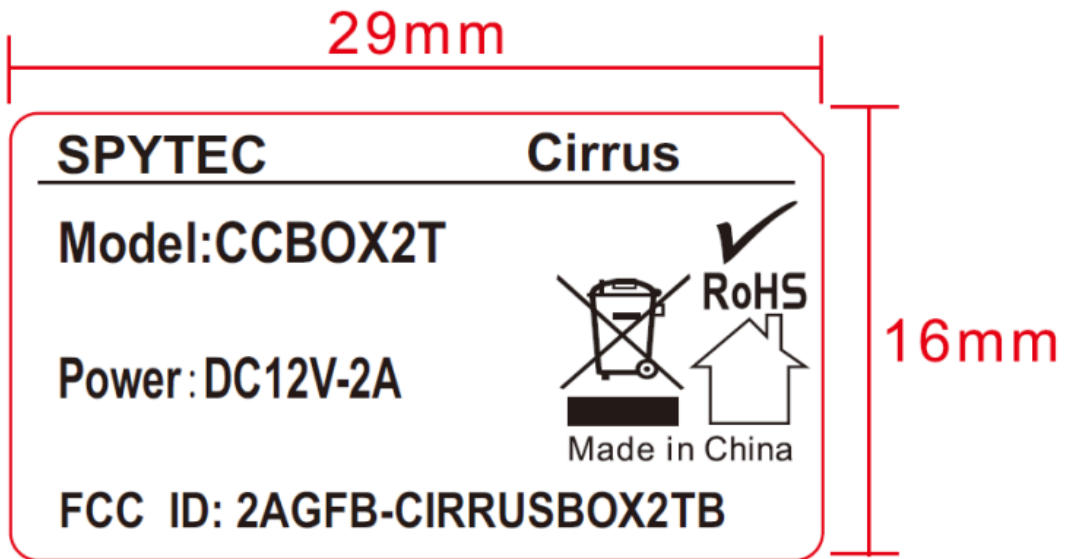

Label

Size: 29mm X 16mm

label location

Label location