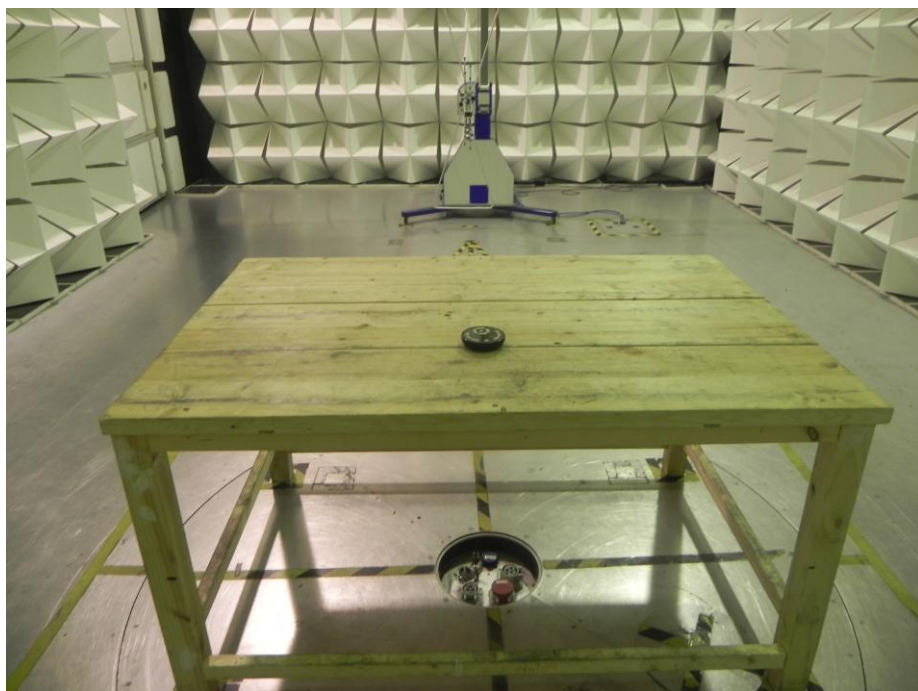

12 Photographs- Model B3C Test Setup

12.1 Radiation Emission

Test frequency below 30MHz at test site 2#

Test frequency from 30MHz to 1GHz at test site 2#

Reference No.: WTS15S1136568E

Test frequency above 1GHz at test site 1#