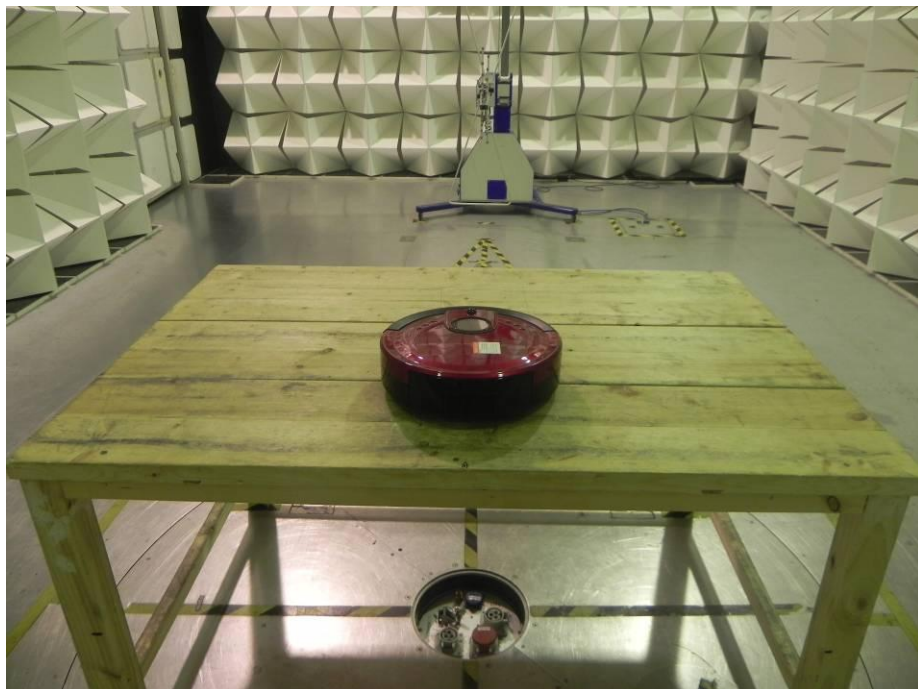

12 Photographs- Model B3 Test Setup

12.1 Radiation Emission

Test frequency below 30MHz at test site 2#

Test frequency from 30MHz to 1GHz at test site 2#

Test frequency above 1GHz at test site 1#

12.2 Photograph – Conducted Emission Test Setup at Test Site 1#