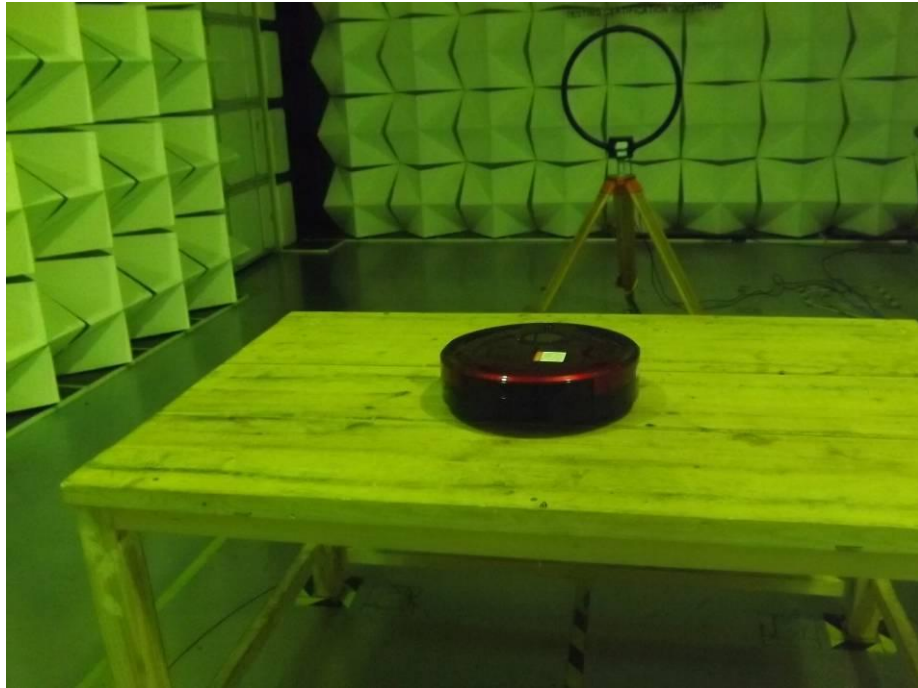

12 Photographs- Model B3 Test Setup

12.1 Radiation Emission

Test frequency below 30MHz at test site 2#

Test frequency from 30MHz to 1GHz at test site 2#

Test frequency above 1GHz at test site 1#

12.2 Photograph – Conducted Emission Test Setup at Test Site 1#