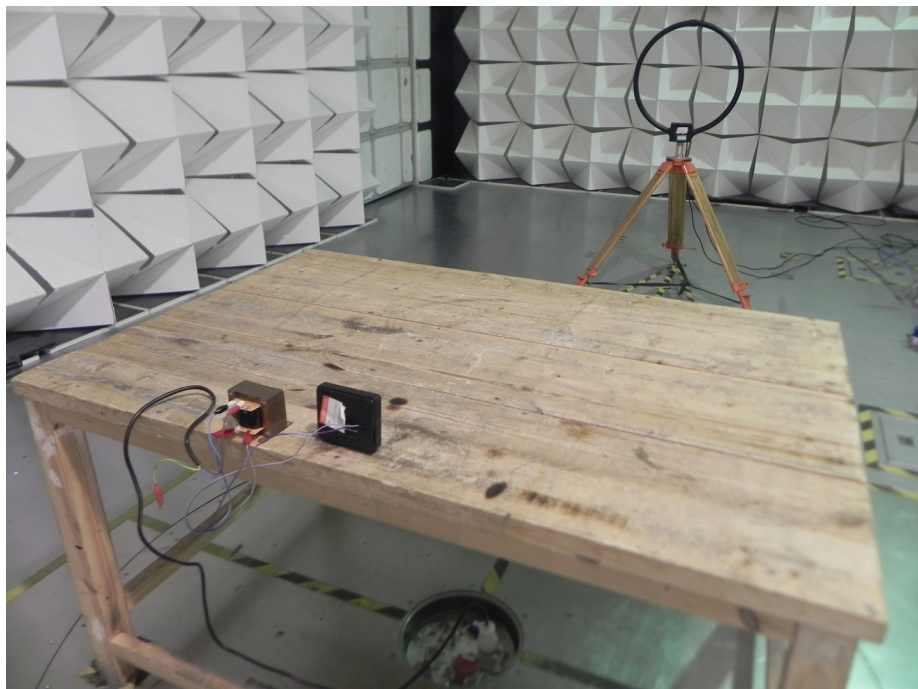

## Photographs – Model TJ-610B Test Setup Conducted Emission at Test Site 2#

## Radiated Emission

Test frequency 32.768KHz to 30MHz at Test Site 2#

Test frequency from 30MHz to 1GHz at Test Site 2#

Test frequency above 1GHz at Test Site 1#