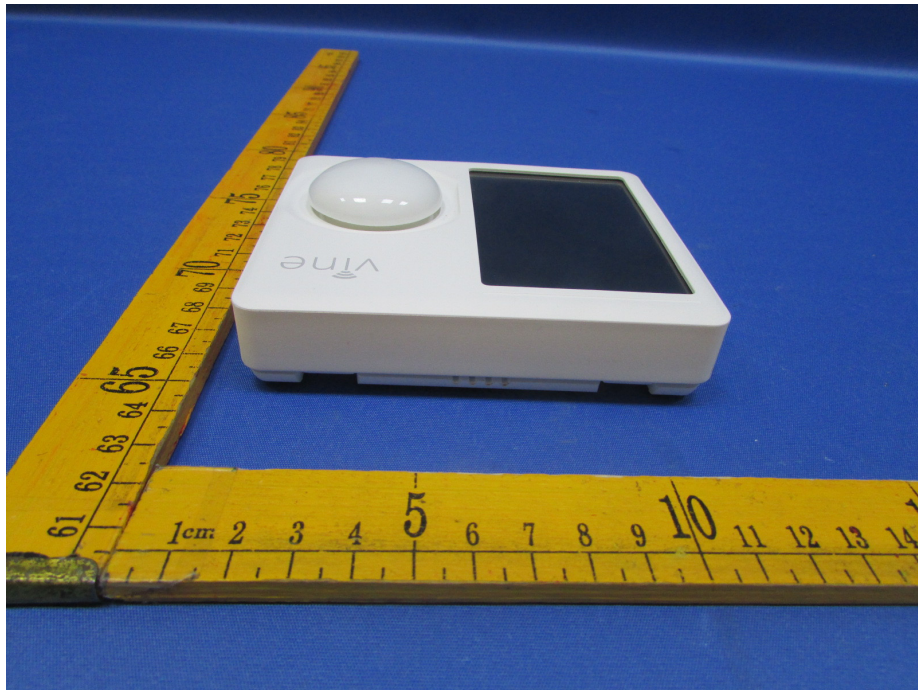

Reference No.: WTS15S1035642E

## Photographs - Constructional Details

### Model TJ-610B-External Photos

Reference No.: WTS15S1035642E

Reference No.: WTS15S1035642E