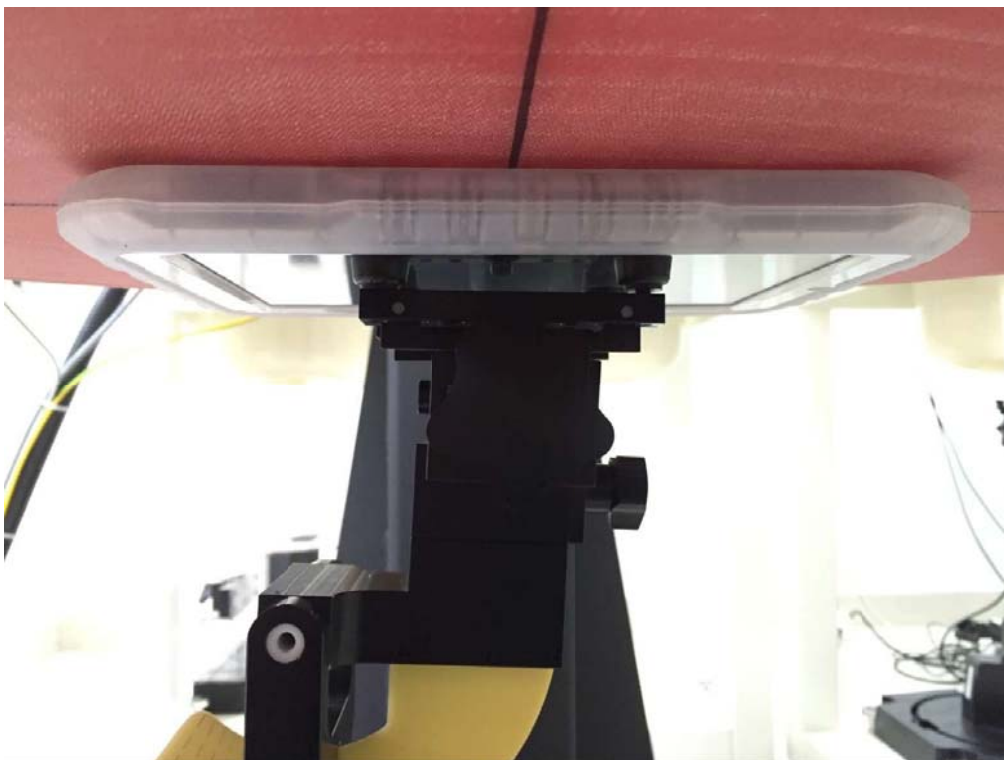

## 1. TEST SETUP PHOTOS

Photograph of the depth in the Body Phantom (2450MHz, 15.4cm depth)

Photograph of the depth in the Body Phantom (5200MHz, 15.3cm depth)

Photograph of the depth in the Body Phantom (5800MHz, 15.4cm depth)

Test Position 1 - Body-worn, the rear side of the EUT towards phantom (The distance was 0mm)

**Test Position 2 - Body-worn, the left side of the EUT towards ground (The distance was 0mm)**

## 2. EXTERNAL PHOTOS OF THE EUT

Antenna