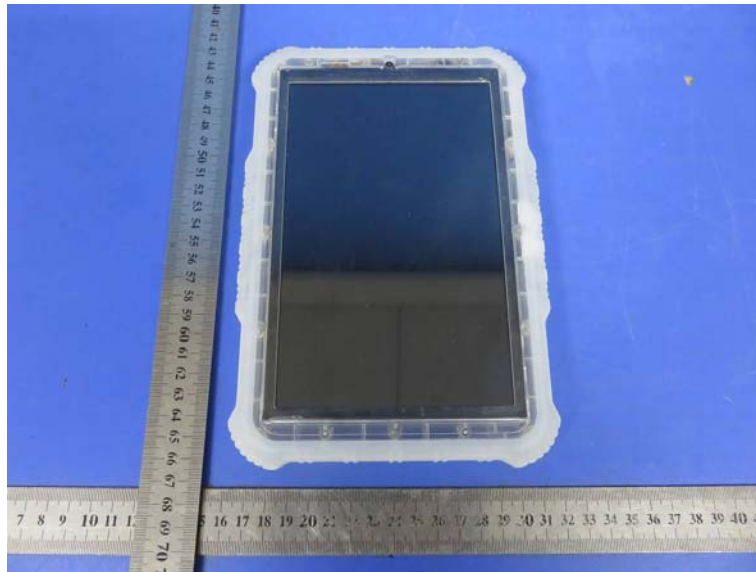

## 1. TEST SETUP PHOTOS

Photograph of the depth in the Body Phantom (2450MHz, 15.4cm depth)

Photograph of the depth in the Body Phantom (5200MHz, 15.3cm depth)

Photograph of the depth in the Body Phantom (5800MHz, 15.4cm depth)

Test Position 1 - Body-worn, the rear side of the EUT towards phantom (The distance was 0mm)

**Test Position 2 - Body-worn, the left side of the EUT towards ground (The distance was 0mm)**

## 2. EXTERNAL PHOTOS OF THE EUT

Antenna