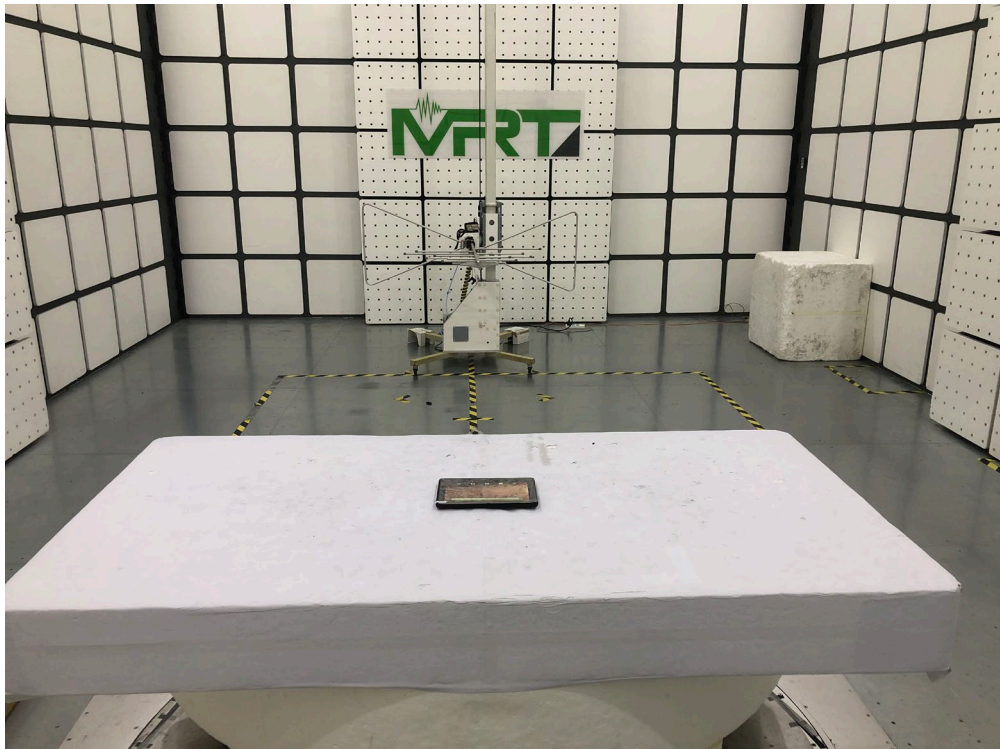

## RF Test Setup Photograph

Description: Transmitter Spurious Emissions Test Setup for below 1GHz

Description: Transmitter Spurious Emissions Test Setup for above 1GHz

Description: End User Device Additional Requirement (CBSD Protocol) Test Setup