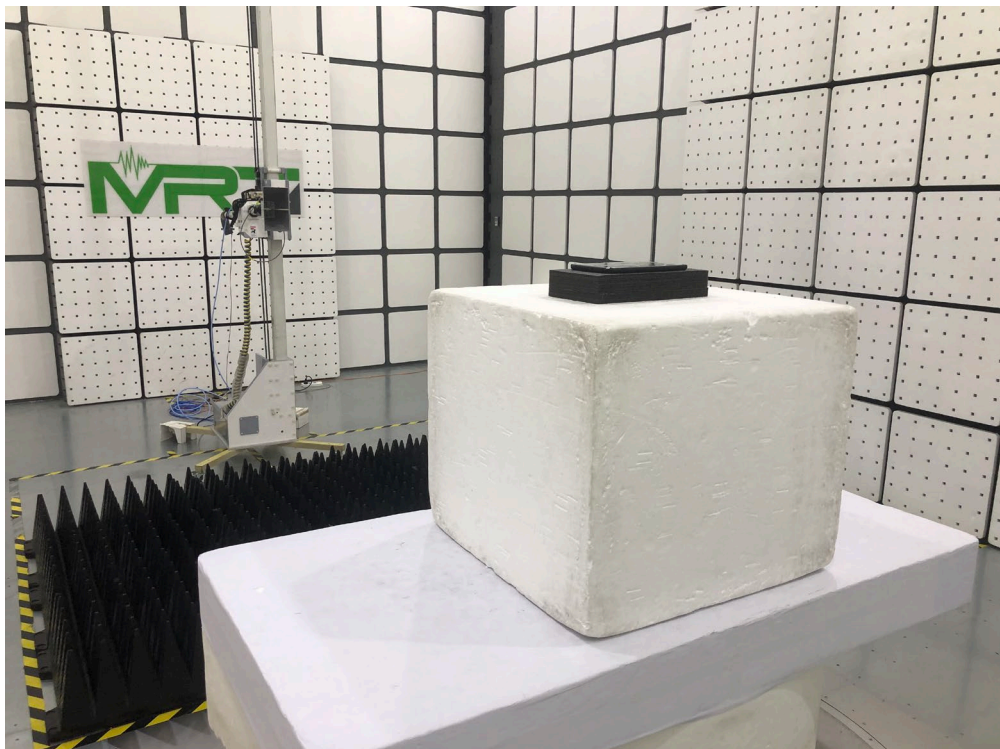

## RF Test Setup Photograph

Description: Transmitter Spurious Emissions Test Setup for below 1GHz

Description: Transmitter Spurious Emissions Test Setup for above 1GHz

Description: End User Device Additional Requirement (CBSD Protocol) Test Setup