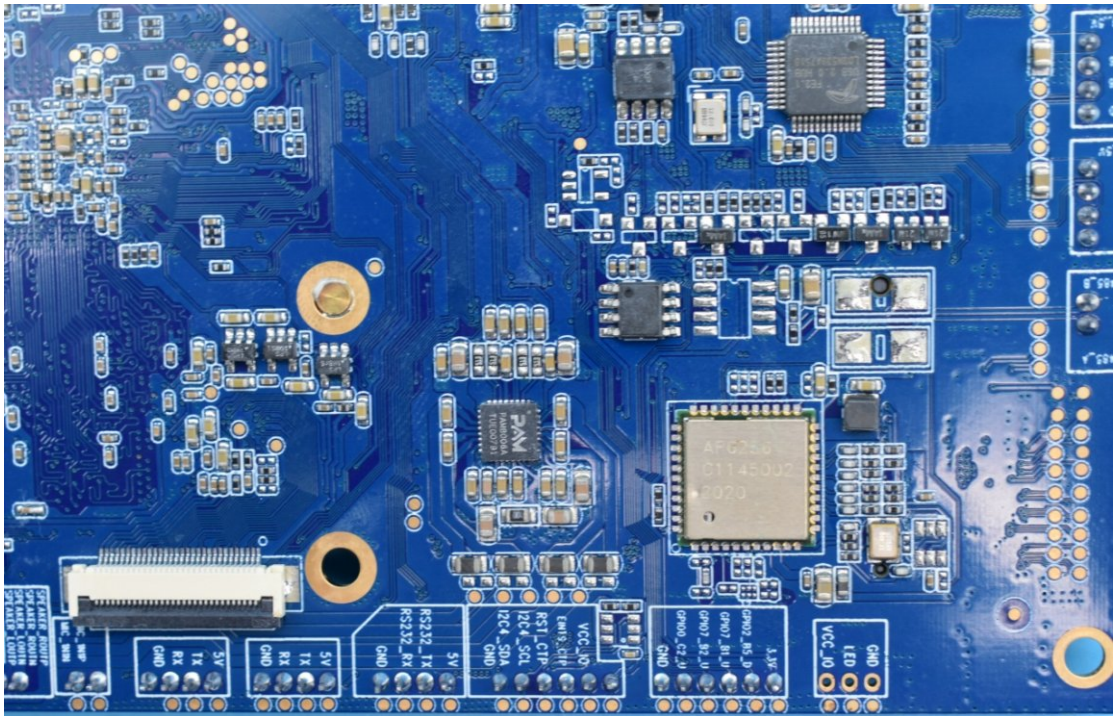

FCC ID:2AGCDJACSTPTS

Internal Photos

1. EUT uncover view

2. Antenna view