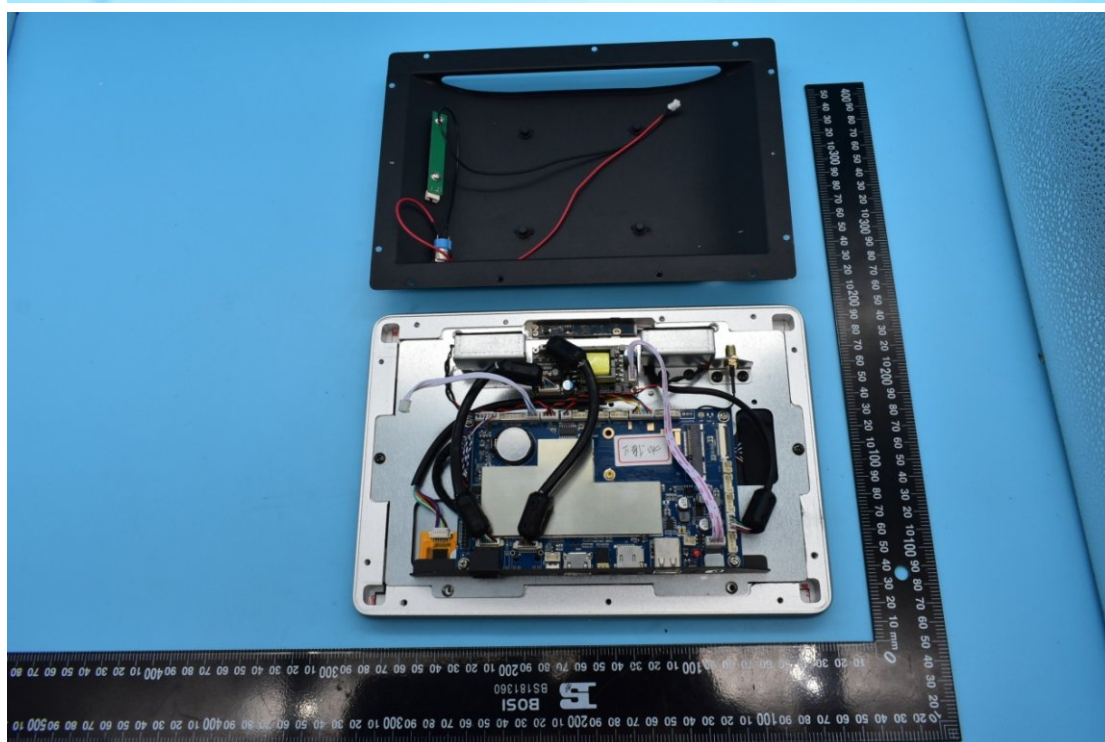

FCC ID:2AGCDJACSTPTS

Internal Photos

1. EUT uncover view

2. Antenna view