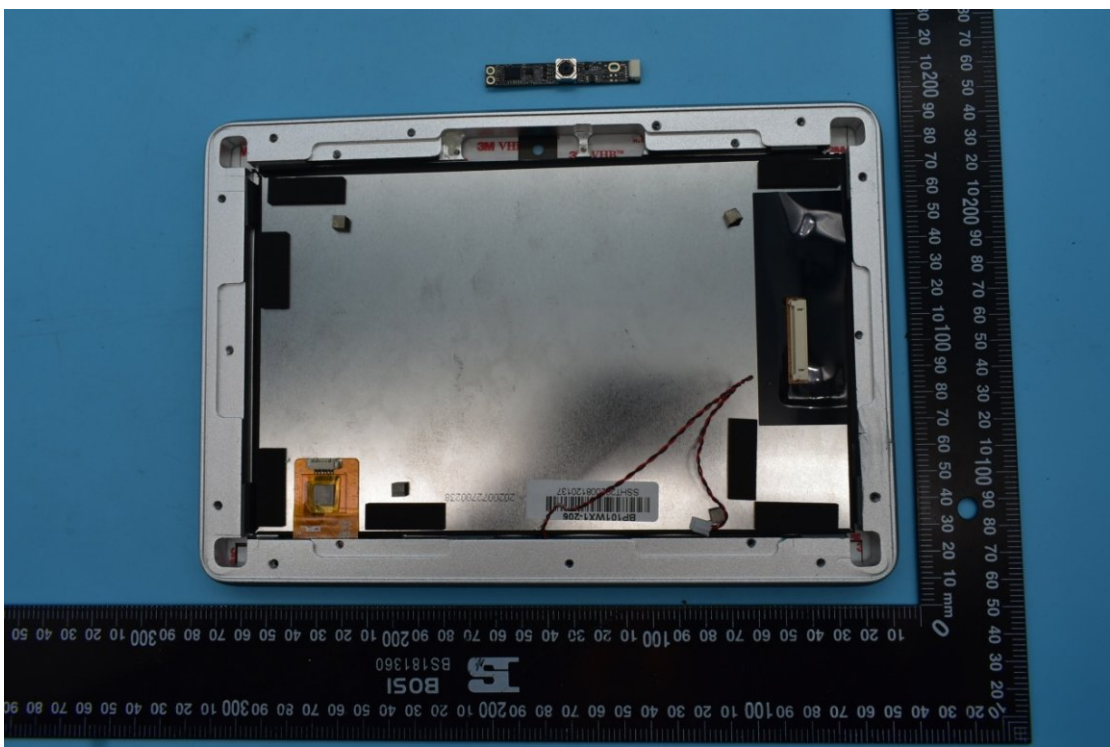

FCC ID:2AGCDJACSTPTS

Internal Photos

1. EUT uncover view

2. Antenna view