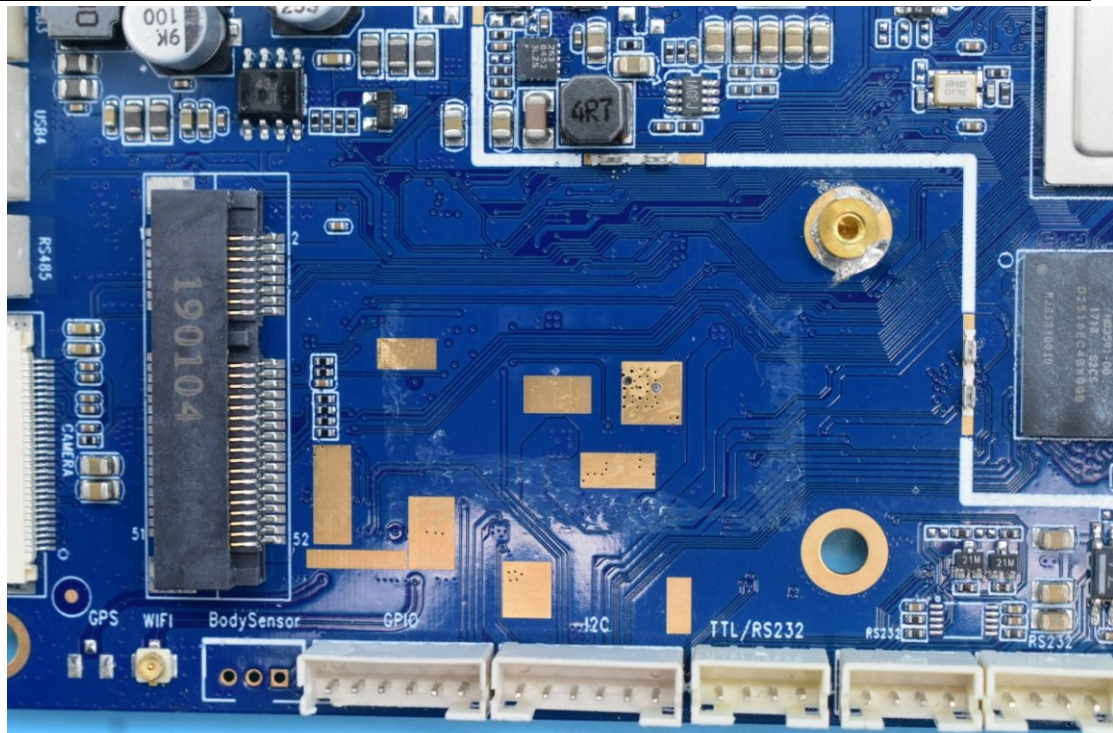

FCC ID:2AGCDJACSTPTS

Internal Photos

1. EUT uncover view

2. Antenna view