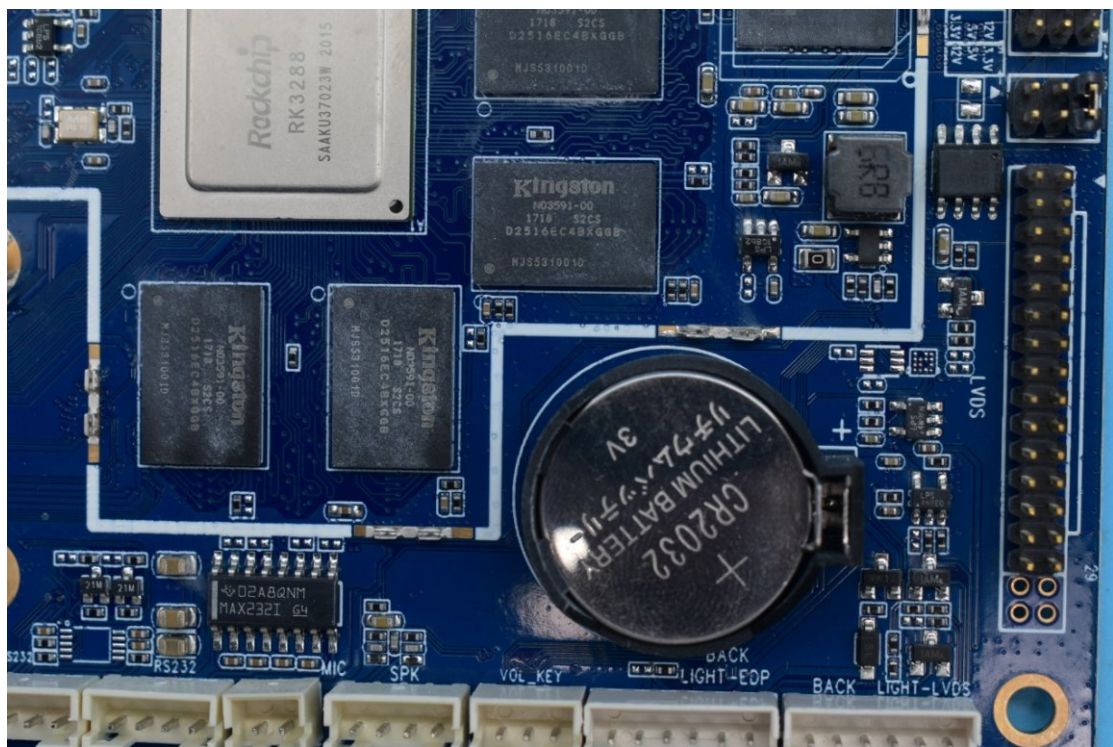

FCC ID:2AGCDJACSTPTS

Internal Photos

1. EUT uncover view

2. Antenna view