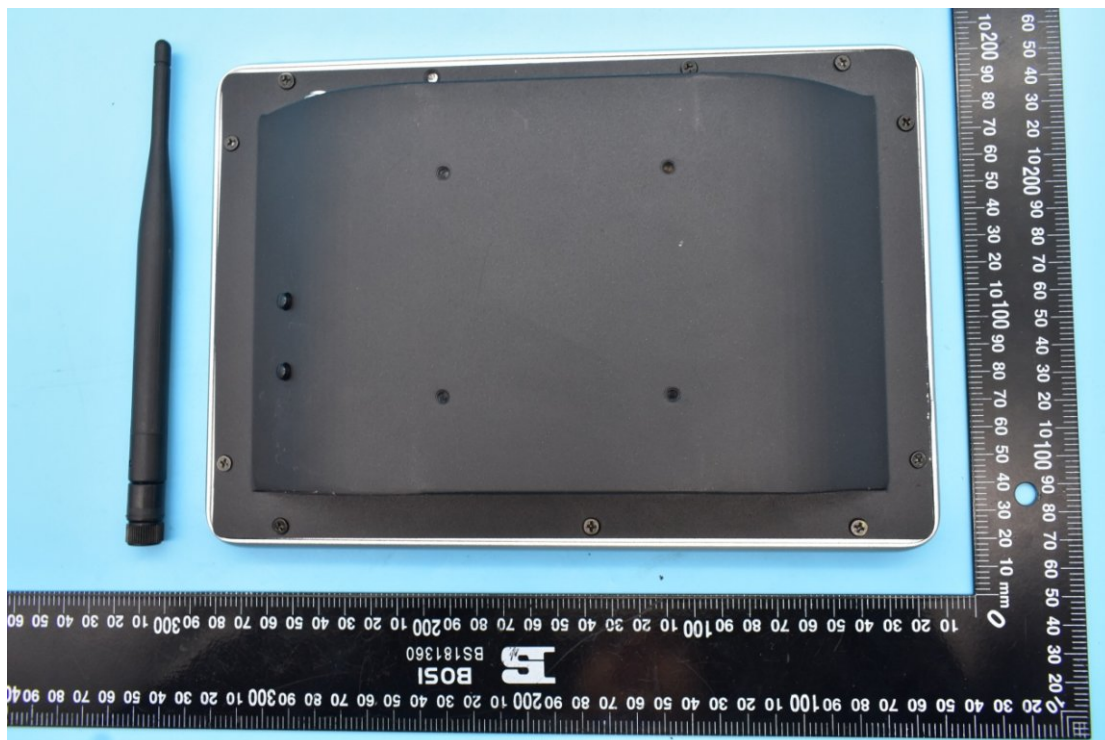

FCC ID:2AGCDJACSTPTS

Internal Photos

1. EUT uncover view

2. Antenna view