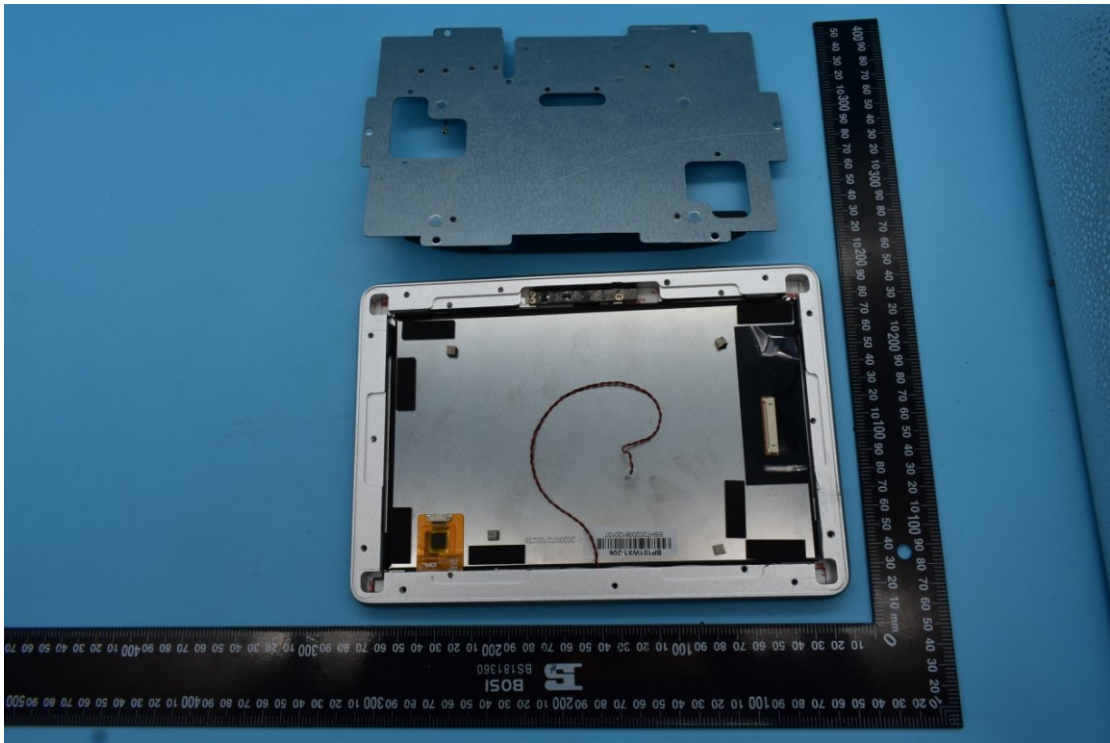

FCC ID:2AGCDJACSTPTS

Internal Photos

1. EUT uncover view

2. Antenna view