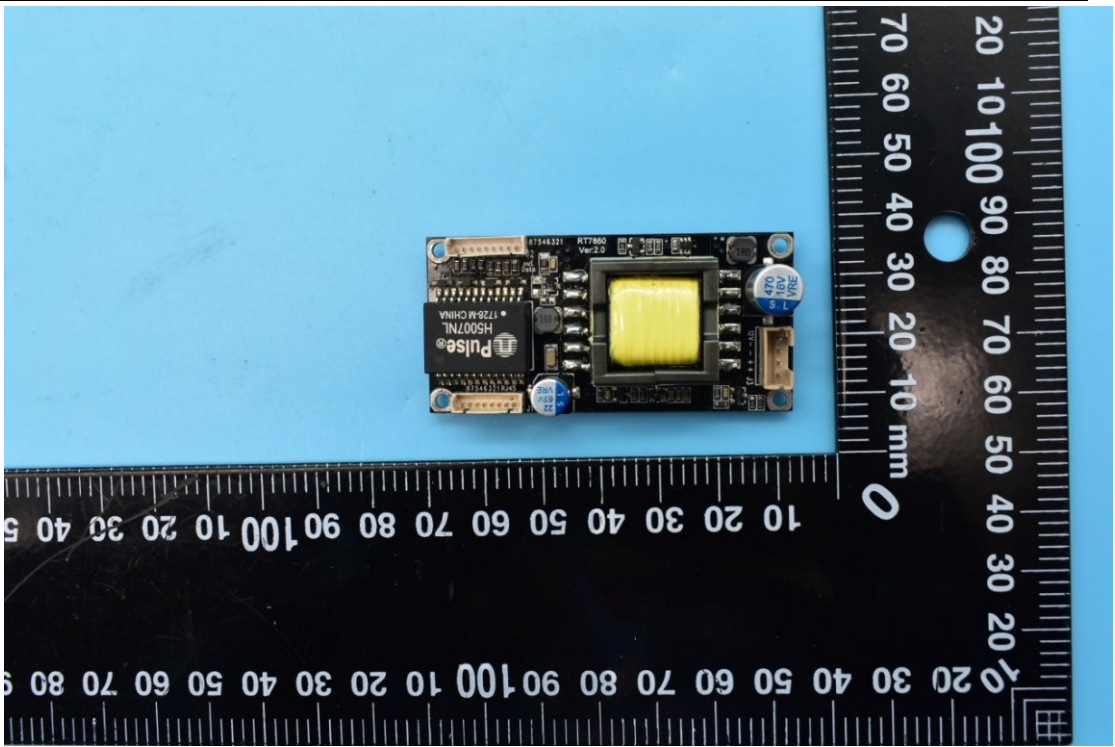

FCC ID:2AGCDJACSTPTS

Internal Photos

1. EUT uncover view

2. Antenna view