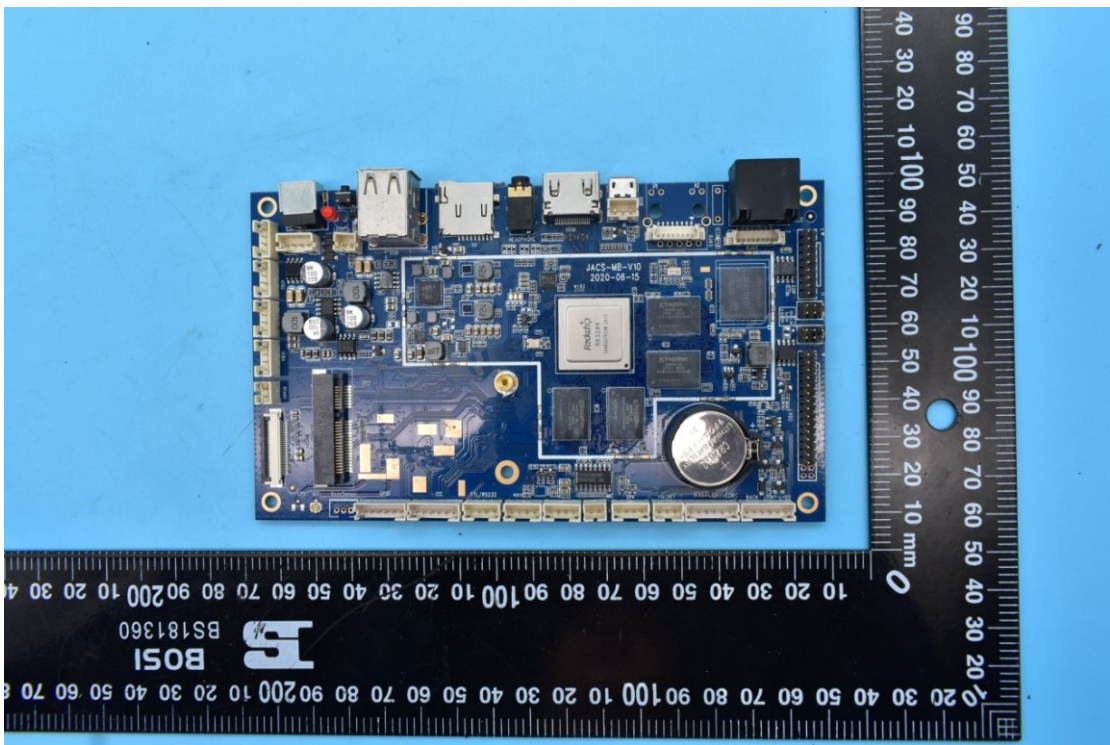

FCC ID:2AGCDJACSTPTS

Internal Photos

1. EUT uncover view

2. Antenna view