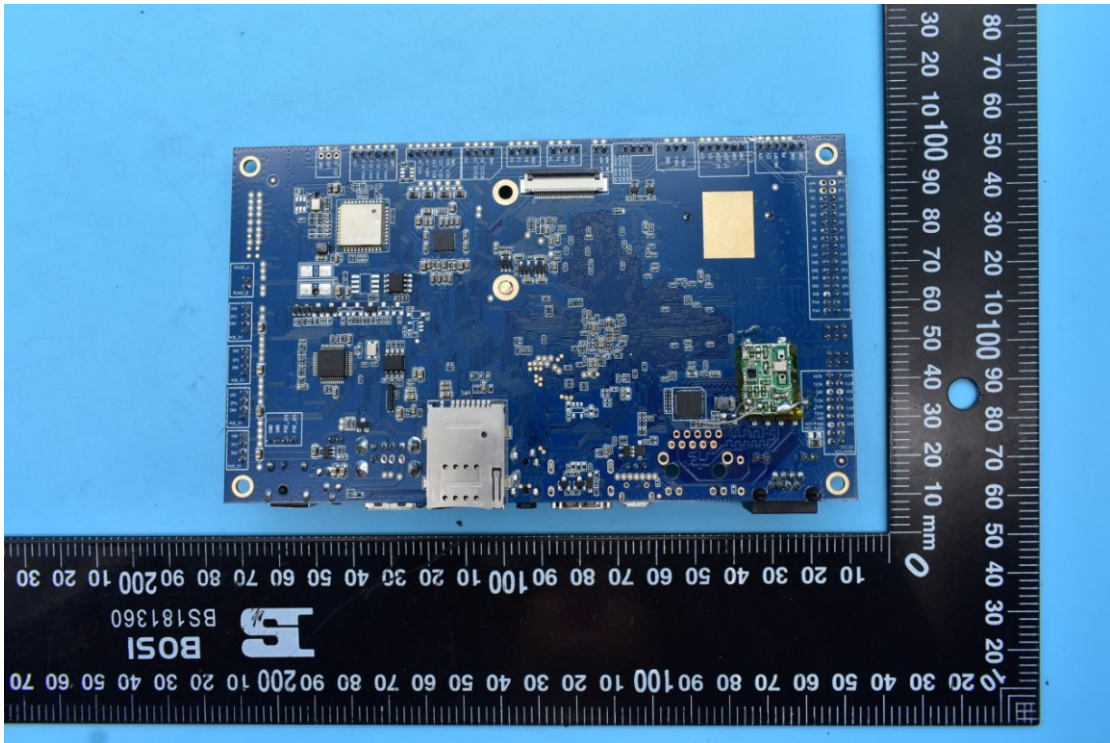

FCC ID:2AGCDJACSTPTS

Internal Photos

1. EUT uncover view

2. Antenna view