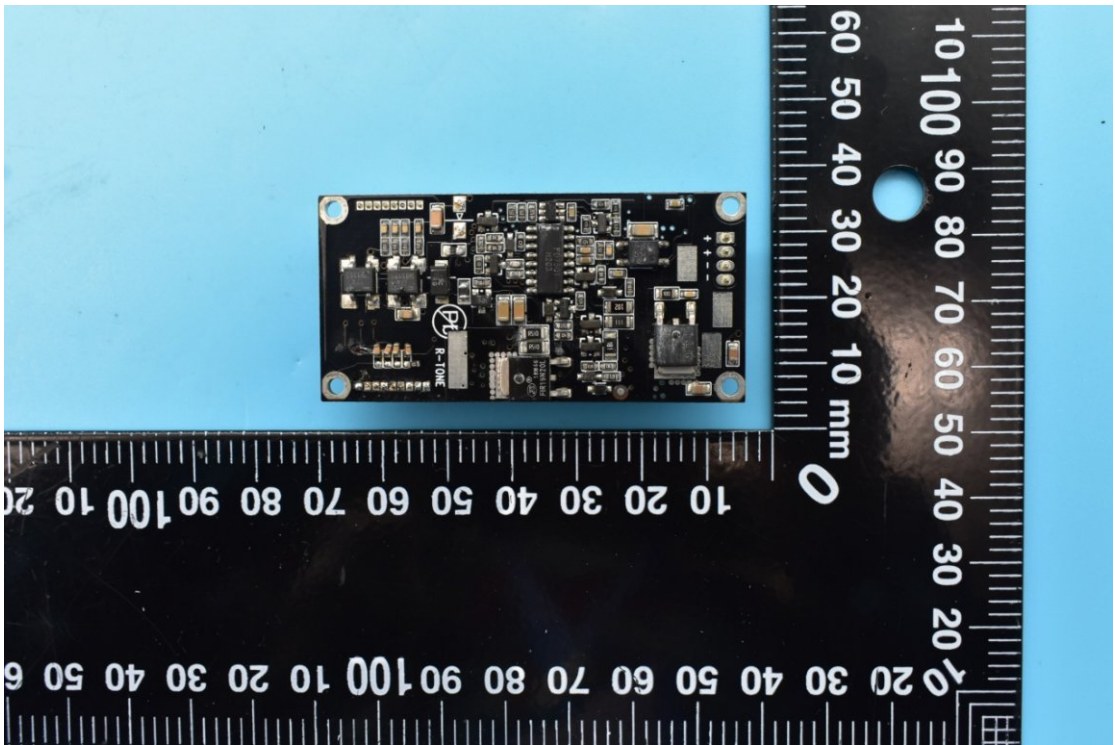

FCC ID:2AGCDJACSTPTS

Internal Photos

1. EUT uncover view

2. Antenna view