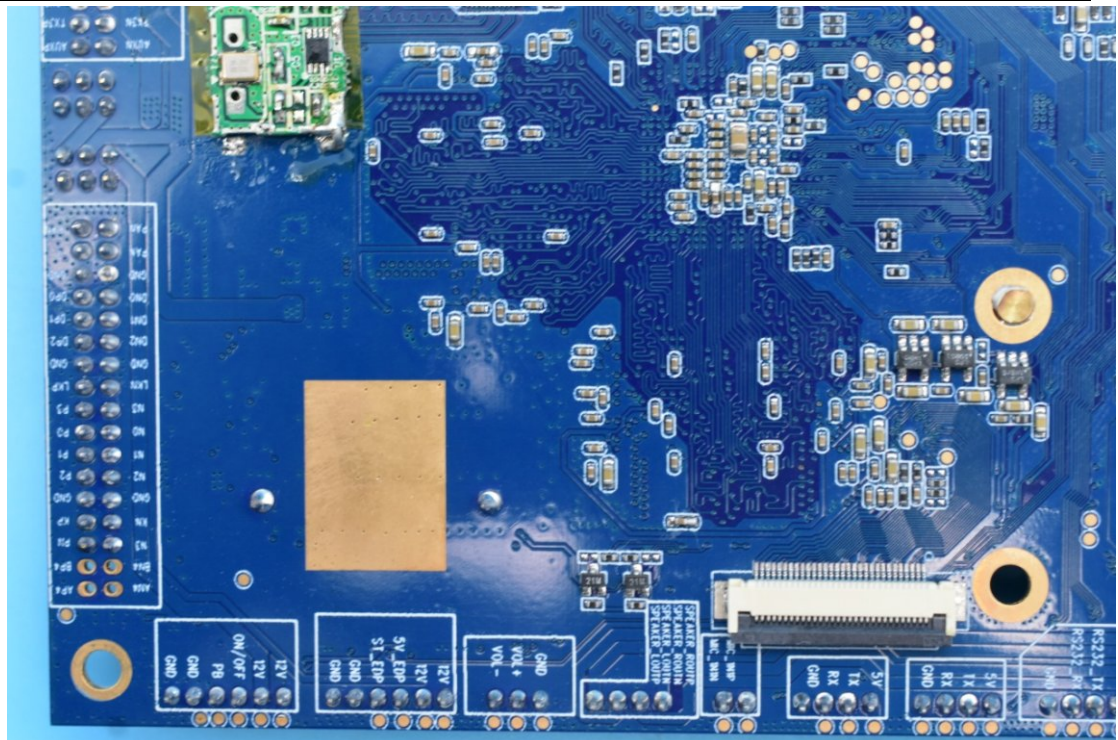

FCC ID:2AGCDJACSTPTS

Internal Photos

1. EUT uncover view

2. Antenna view