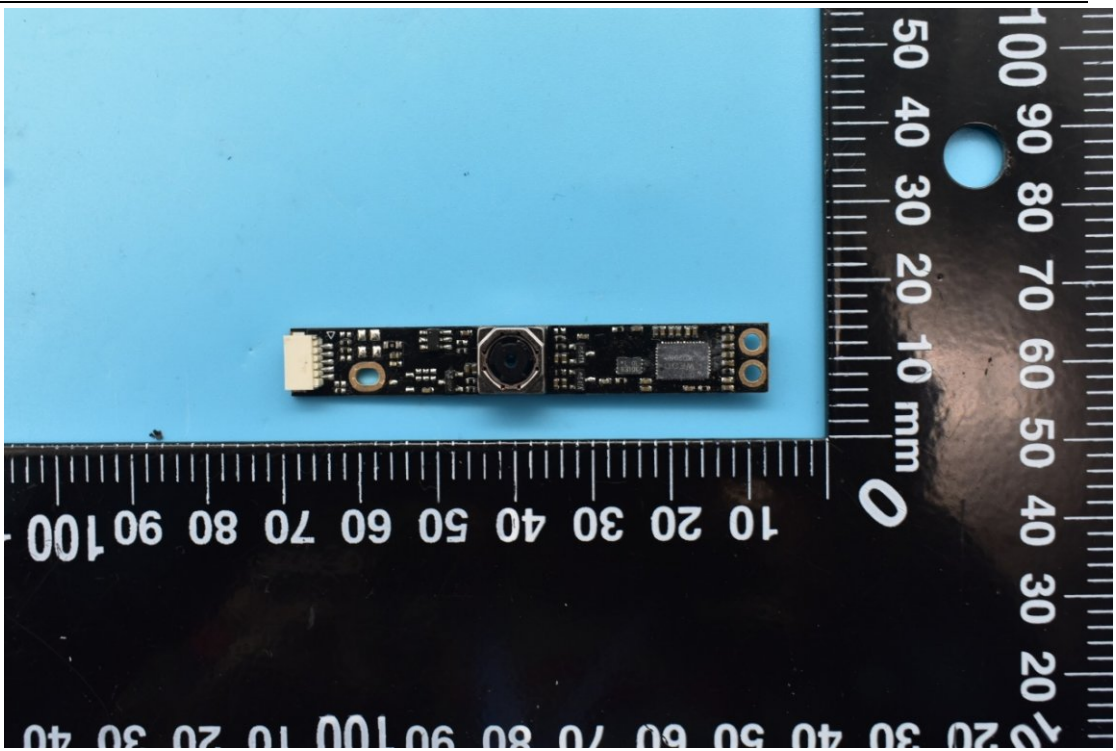

FCC ID:2AGCDJACSTPTS

Internal Photos

1. EUT uncover view

2. Antenna view