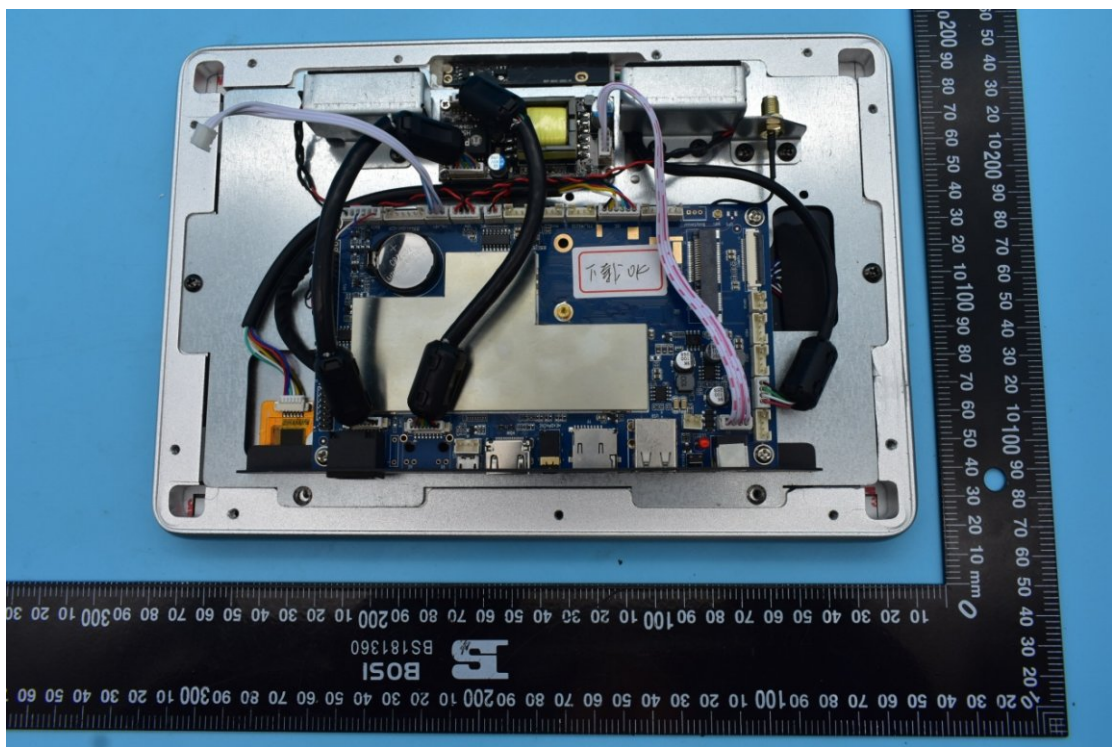

FCC ID:2AGCDJACSTPTS

Internal Photos

1. EUT uncover view

2. Antenna view