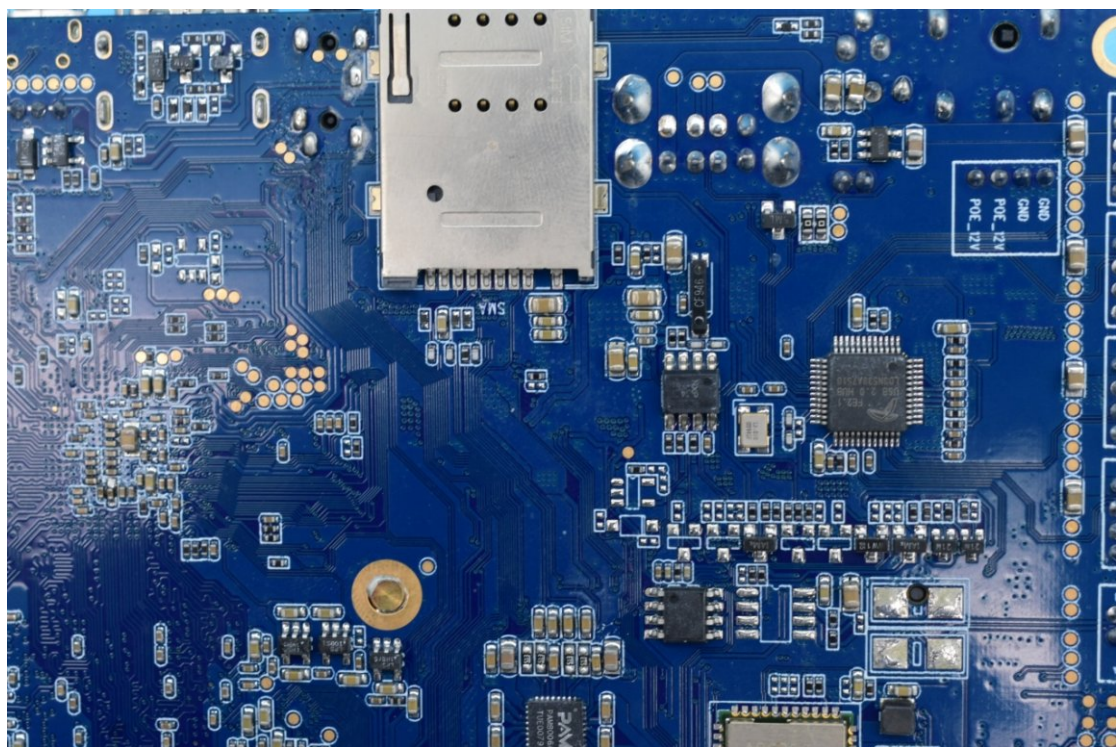

FCC ID:2AGCDJACSTPTS

Internal Photos

1. EUT uncover view

2. Antenna view