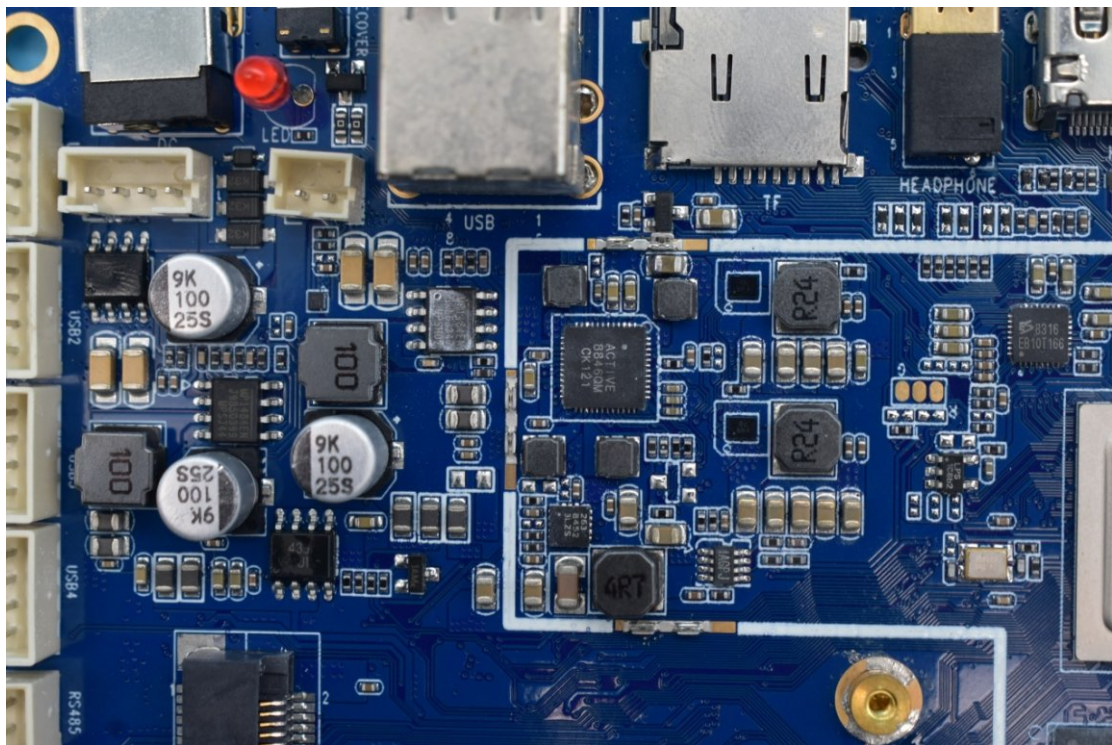

FCC ID:2AGCDJACSTPTS

Internal Photos

1. EUT uncover view

2. Antenna view