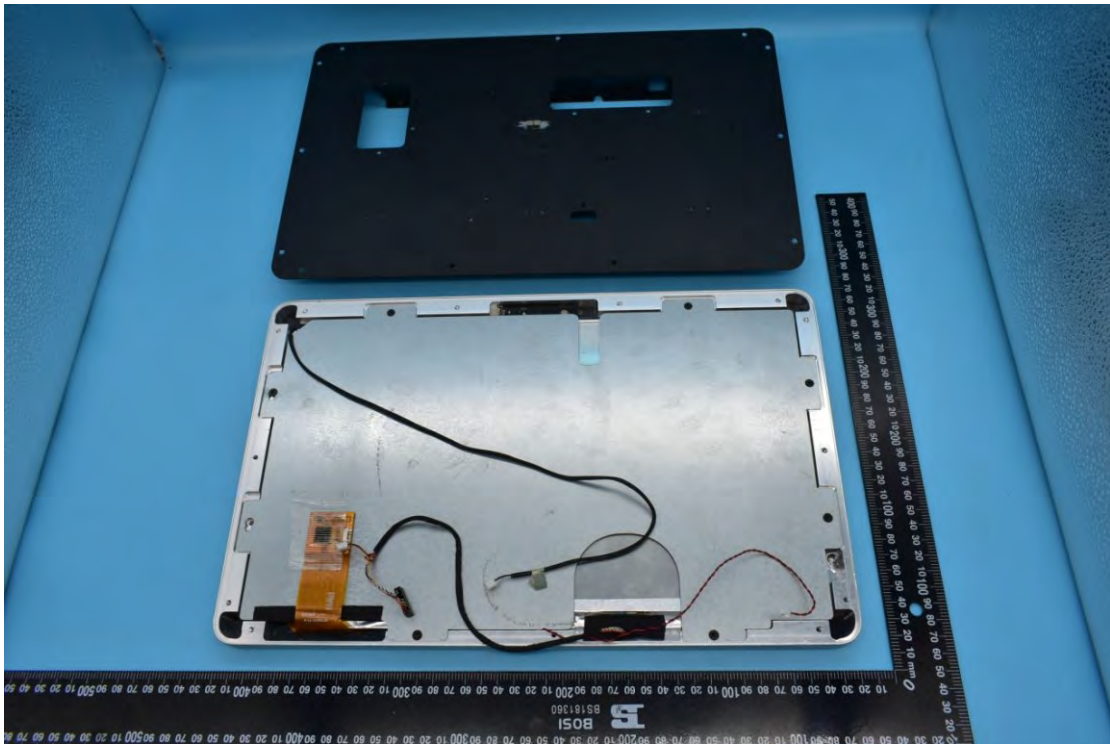

FCC ID:2AGCDJACSTPTS
Model name:TP1503

Internal Photos

1. EUT uncover view

2. Antenna view