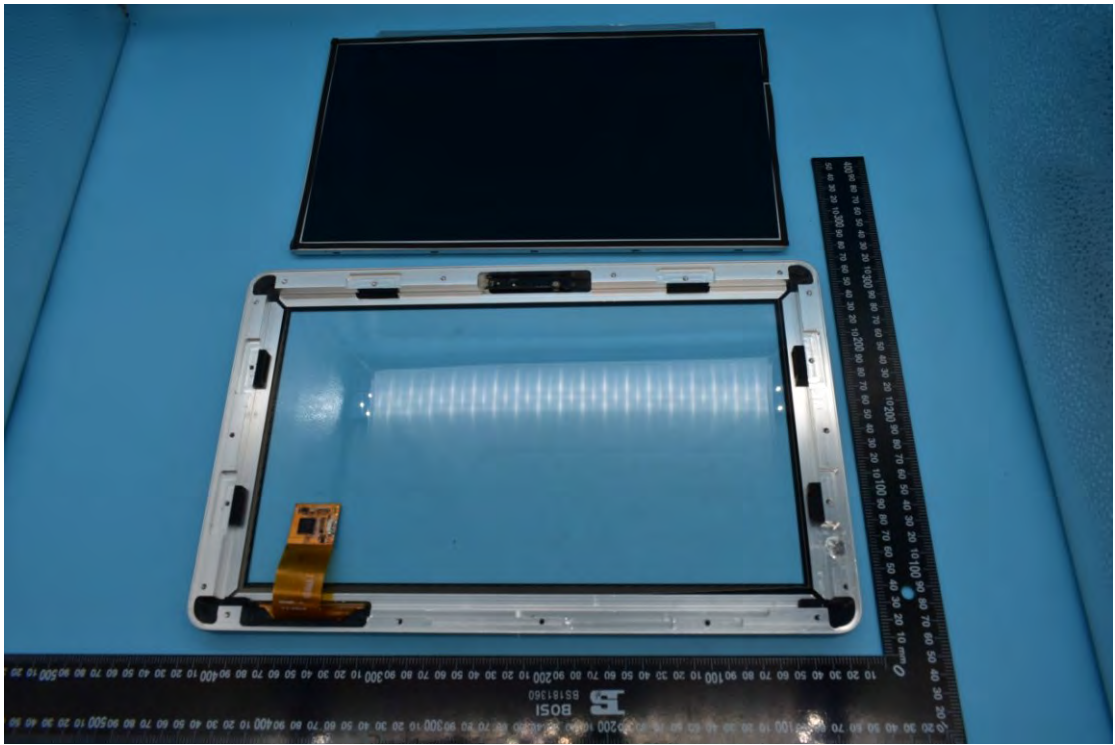

FCC ID:2AGCDJACSTPTS
Model name:TP1503

Internal Photos

1. EUT uncover view

2. Antenna view