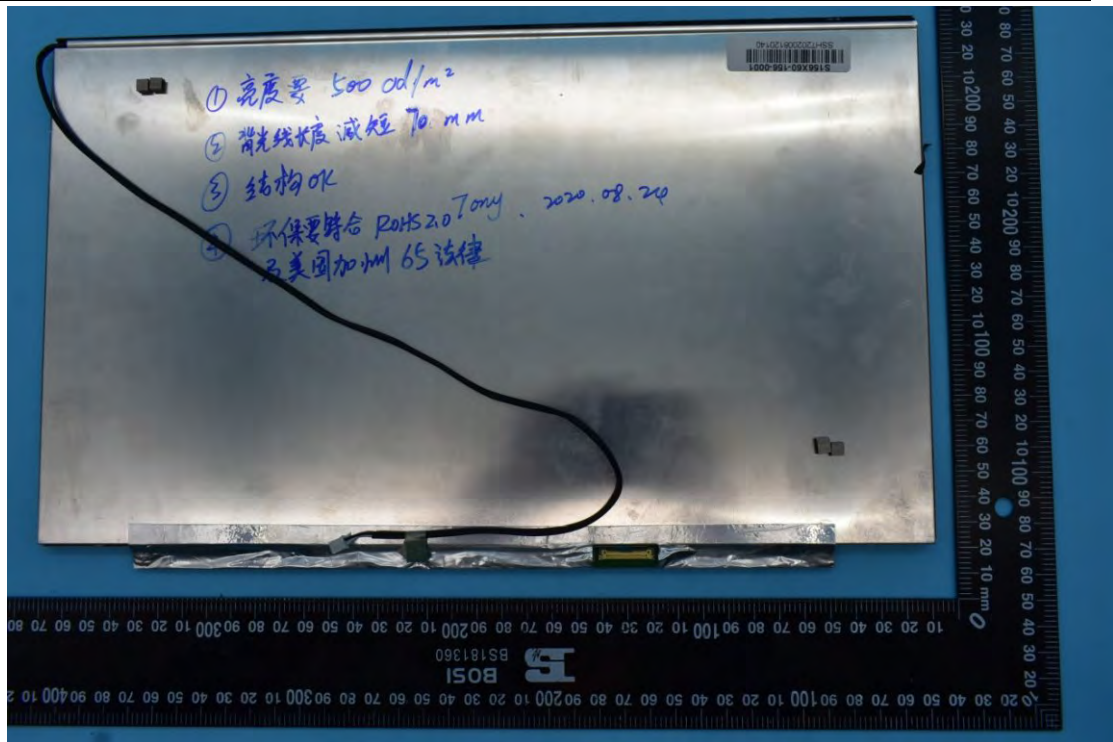

FCC ID:2AGCDJACSTPTS
Model name:TP1503

Internal Photos

1. EUT uncover view

2. Antenna view