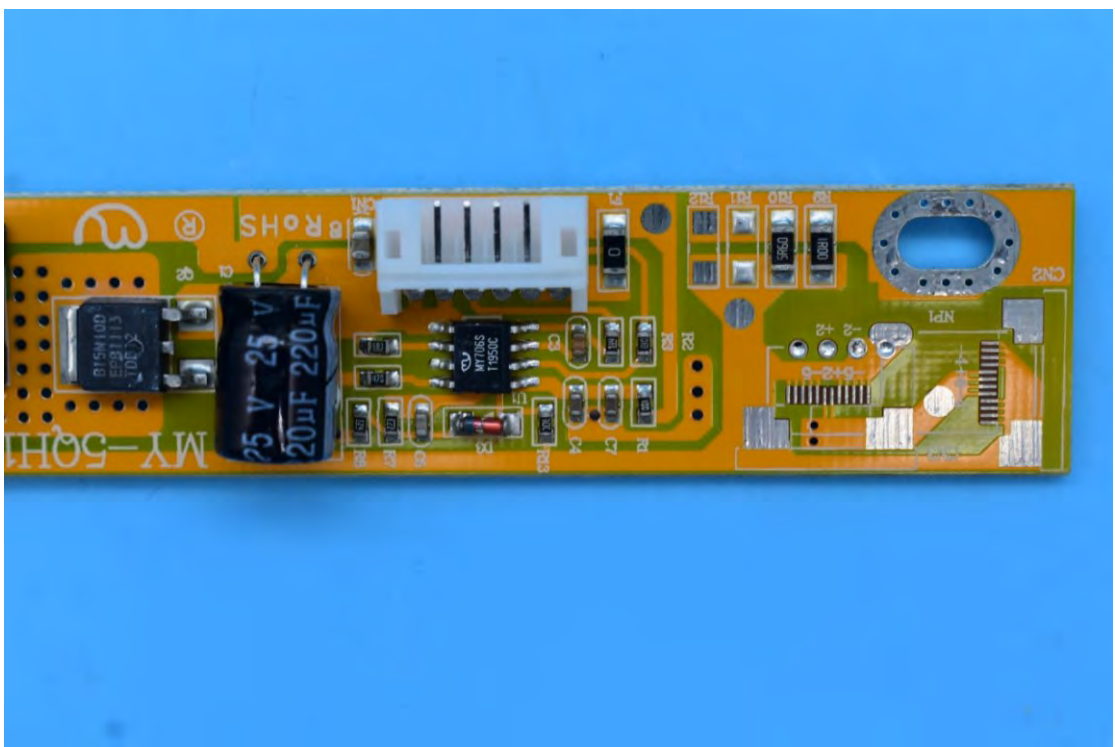

FCC ID:2AGCDJACSTPTS
Model name:TP1503

Internal Photos

1. EUT uncover view

2. Antenna view