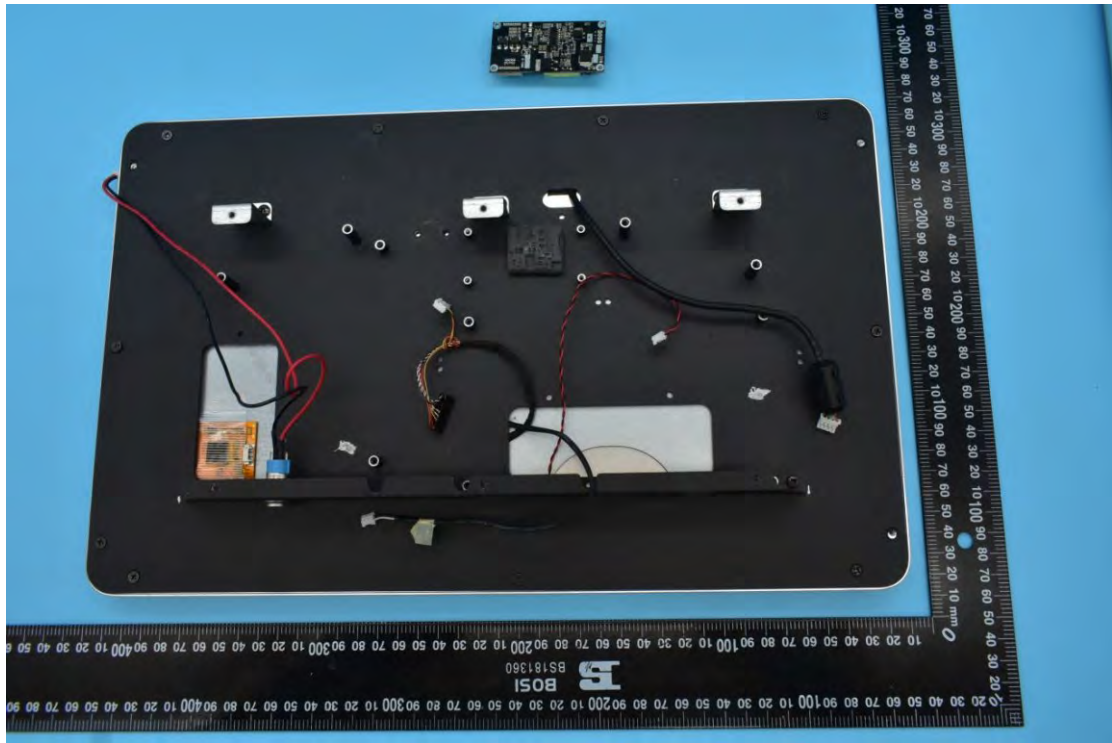

FCC ID:2AGCDJACSTPTS
Model name:TP1503

Internal Photos

1. EUT uncover view

2. Antenna view