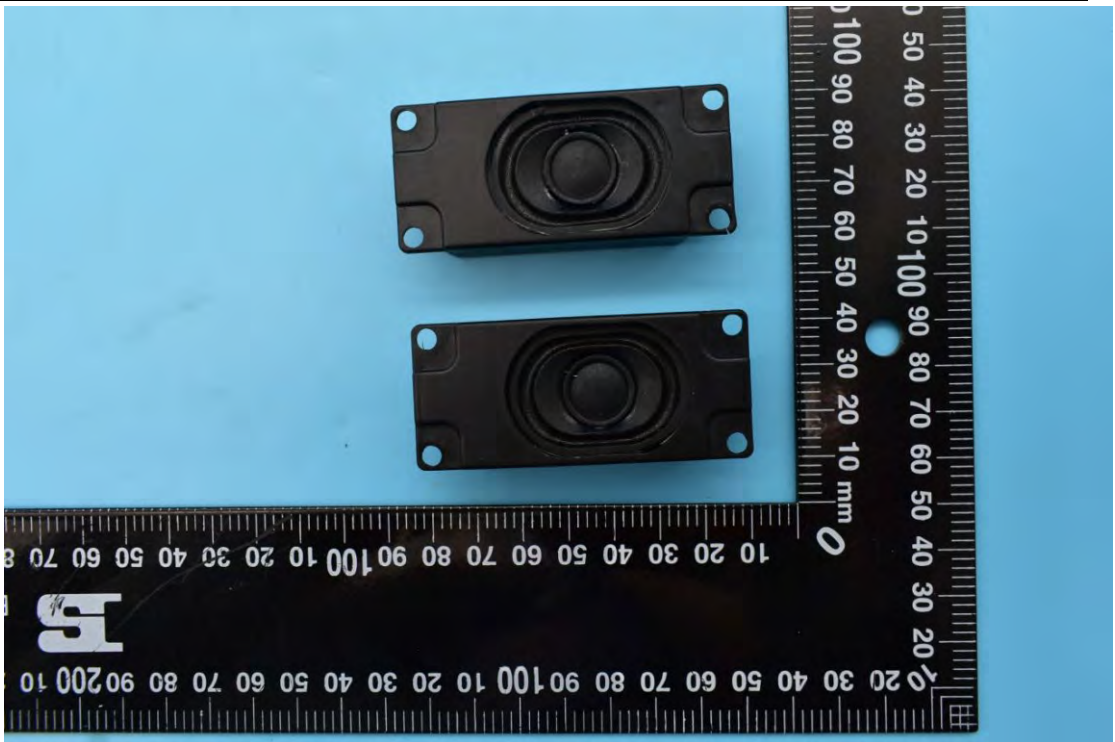

FCC ID:2AGCDJACSTPTS
Model name:TP1503

Internal Photos

1. EUT uncover view

2. Antenna view