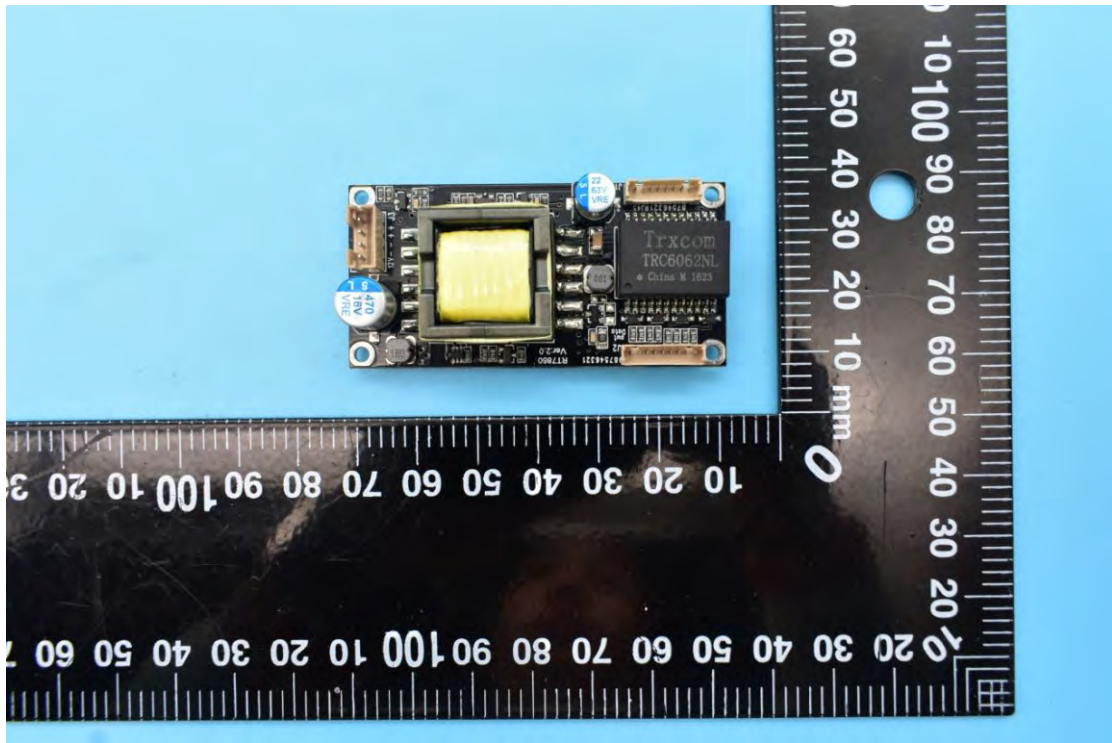

FCC ID:2AGCDJACSTPTS
Model name:TP1503

Internal Photos

1. EUT uncover view

2. Antenna view