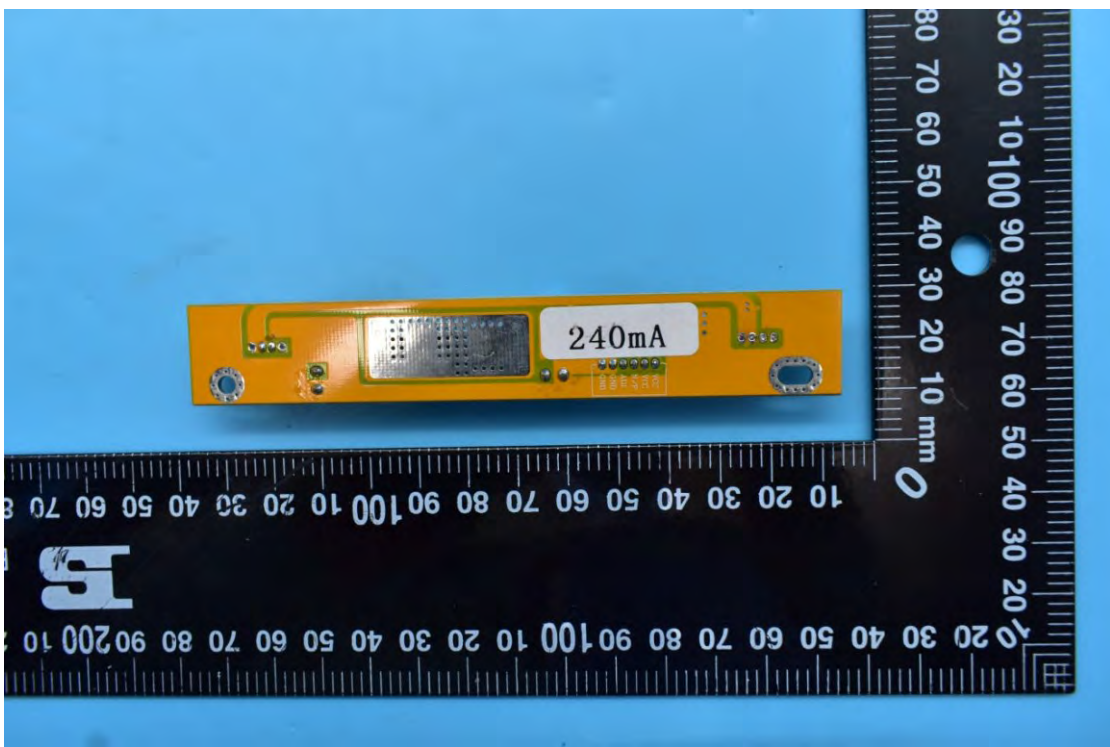

FCC ID:2AGCDJACSTPTS
Model name:TP1503

Internal Photos

1. EUT uncover view

2. Antenna view