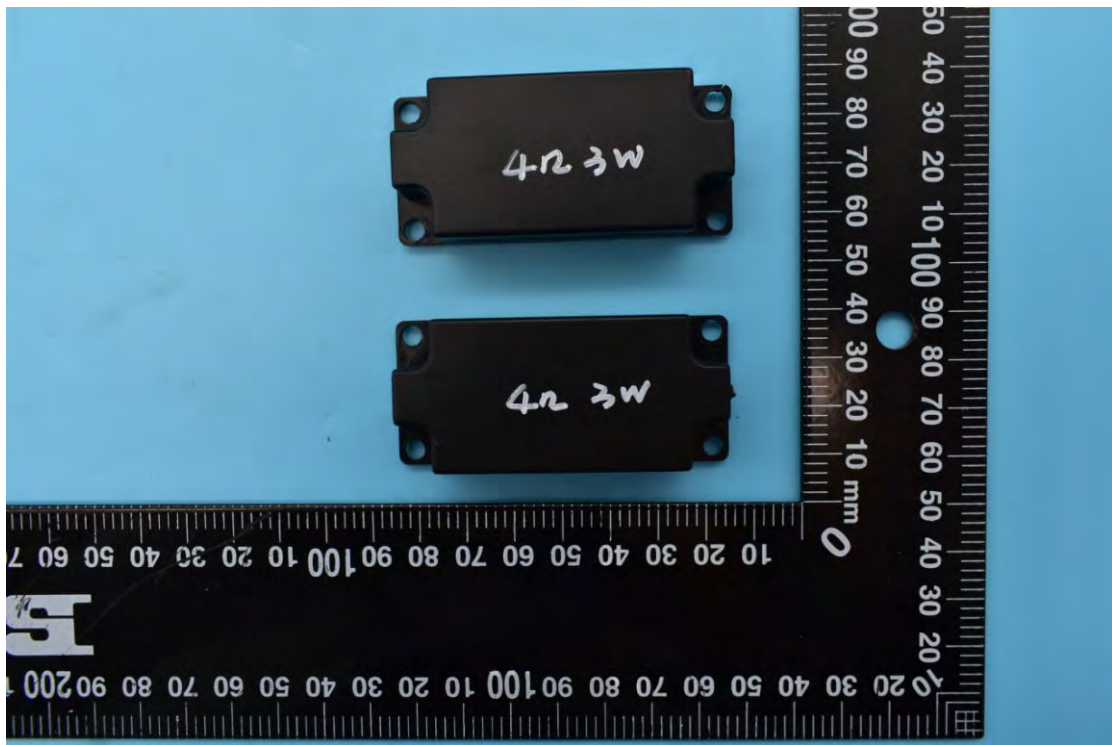

FCC ID:2AGCDJACSTPTS
Model name:TP1503

Internal Photos

1. EUT uncover view

2. Antenna view