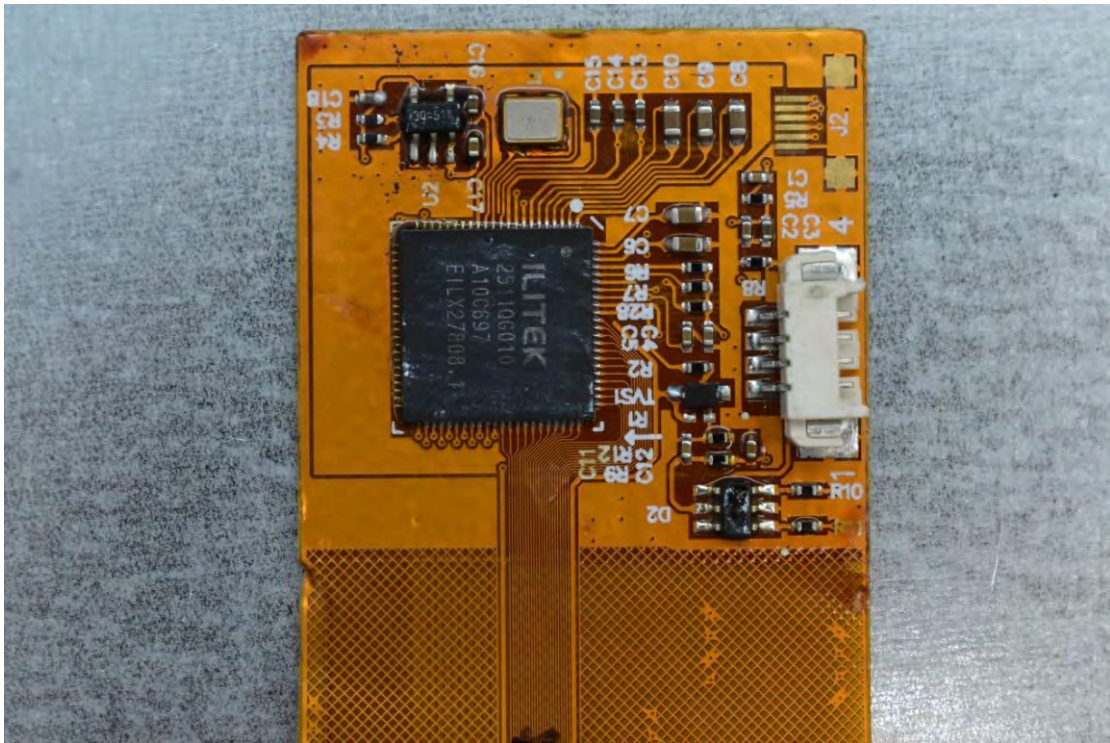

FCC ID:2AGCDJACSTPTS
Model name:TP1503

Internal Photos

1. EUT uncover view

2. Antenna view