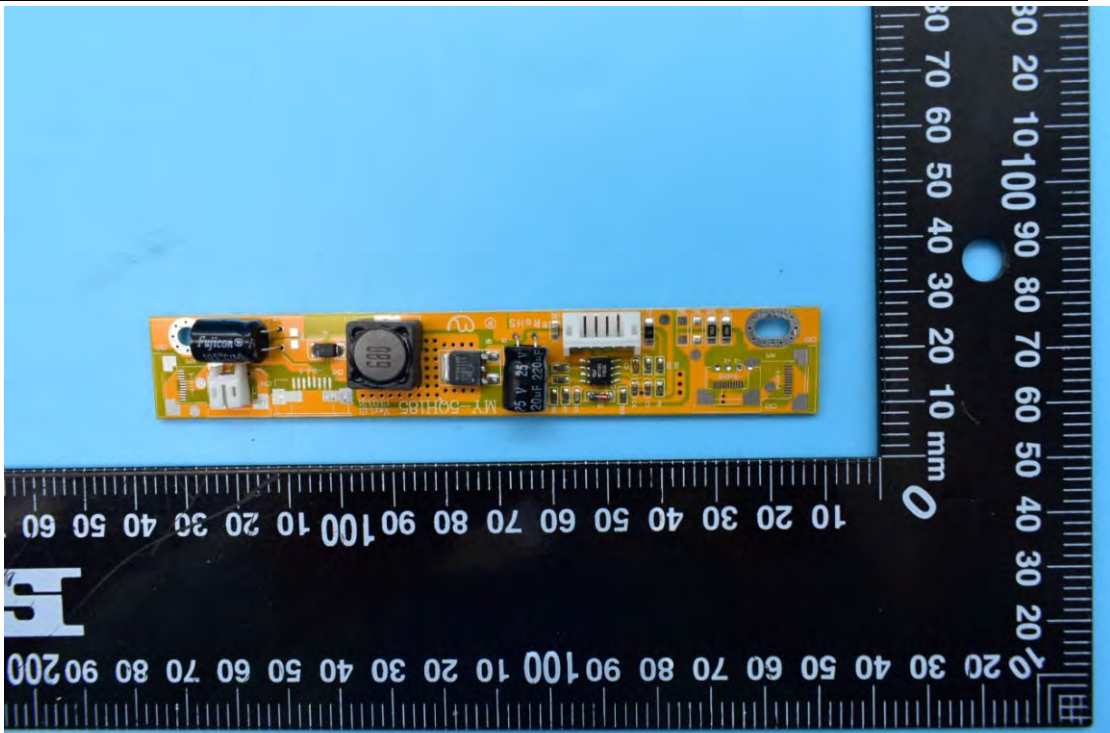

FCC ID:2AGCDJACSTPTS
Model name:TP1503

Internal Photos

1. EUT uncover view

2. Antenna view