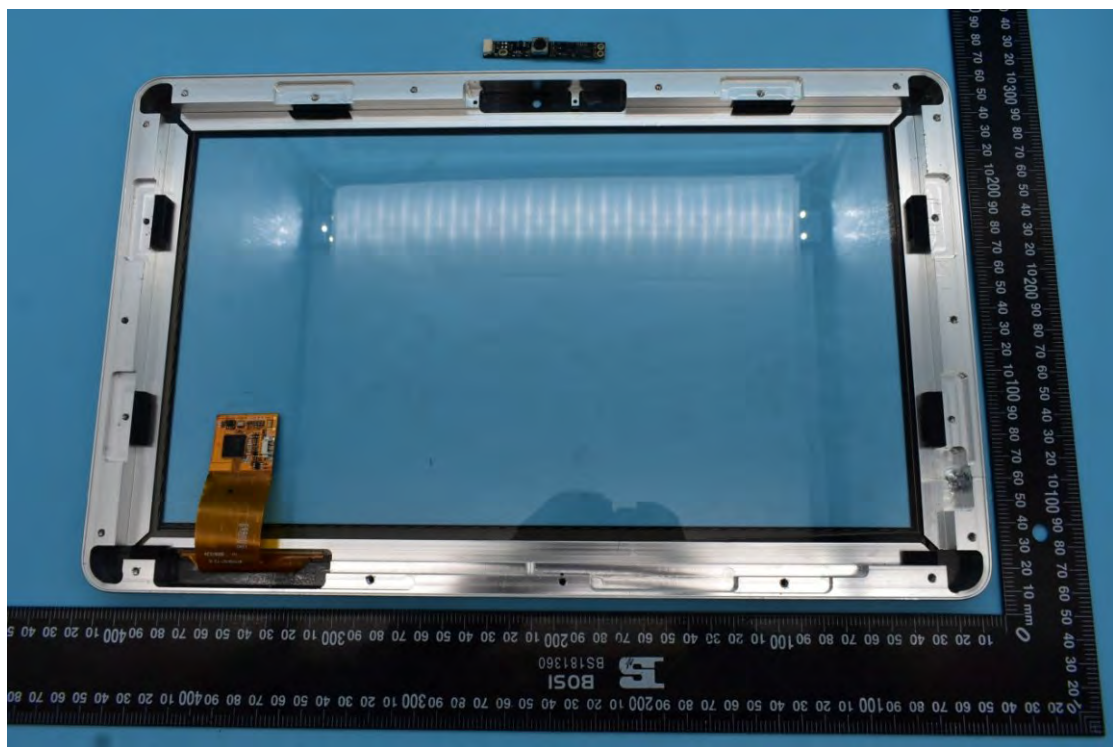

FCC ID:2AGCDJACSTPTS
Model name:TP1503

Internal Photos

1. EUT uncover view

2. Antenna view