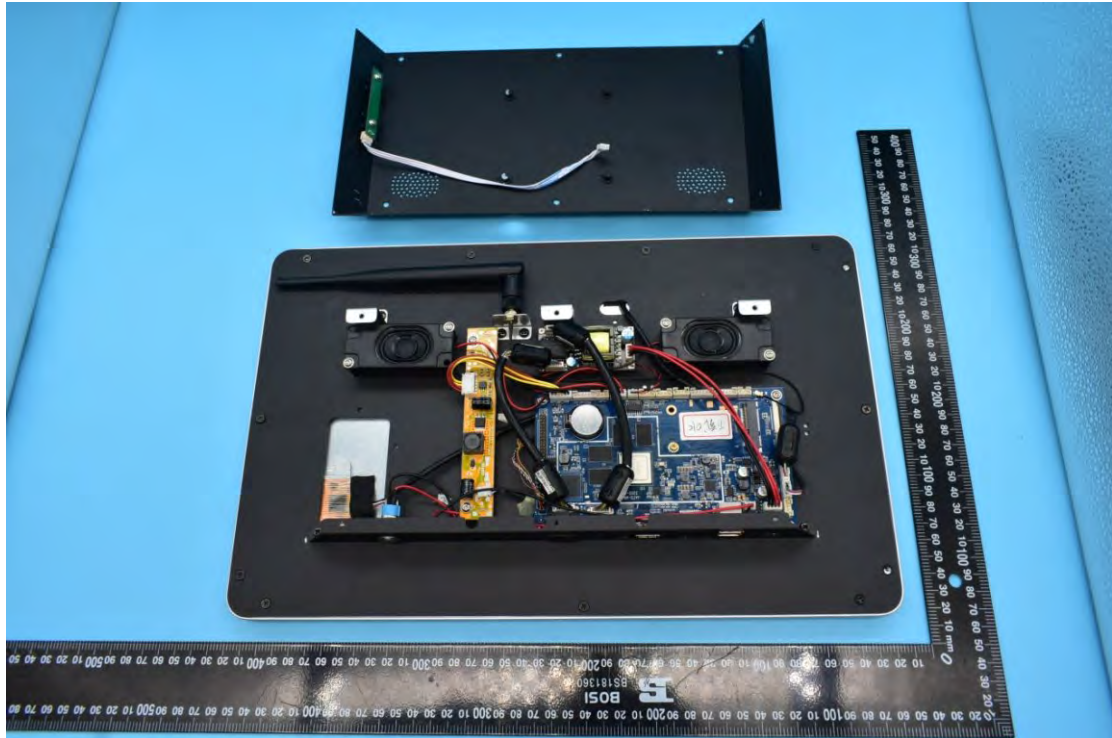

FCC ID:2AGCDJACSTPTS
Model name:TP1503

Internal Photos

1. EUT uncover view

2. Antenna view