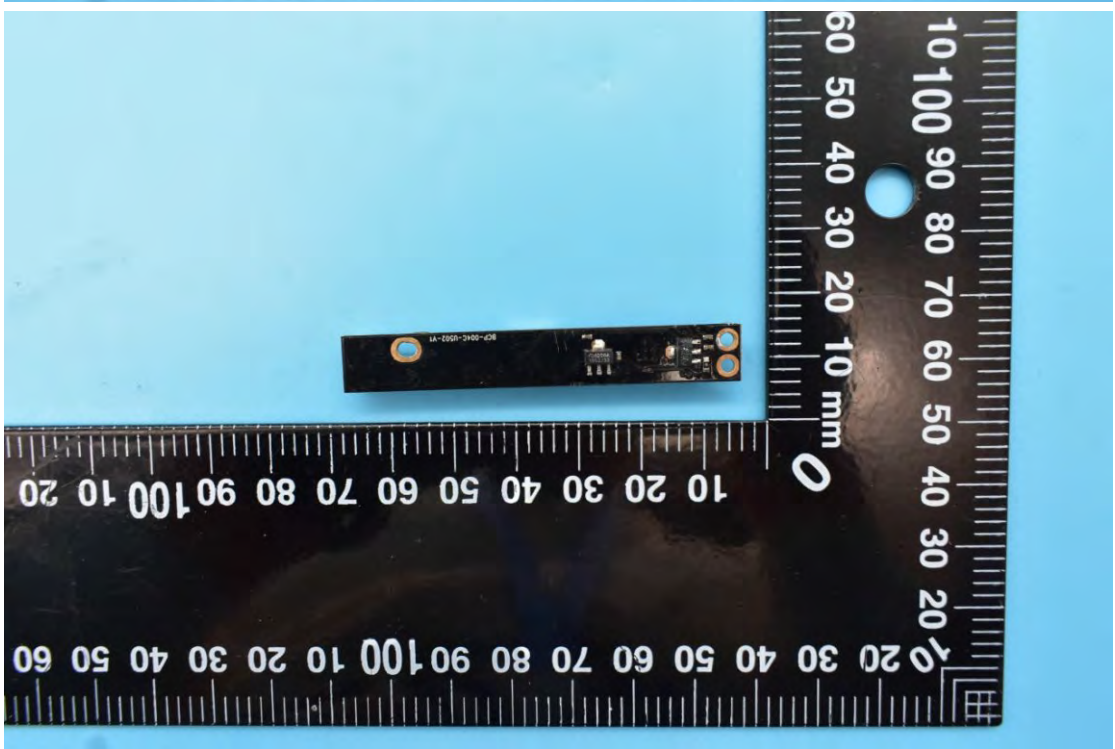

FCC ID:2AGCDJACSTPTS
Model name:TP1503

Internal Photos

1. EUT uncover view

2. Antenna view