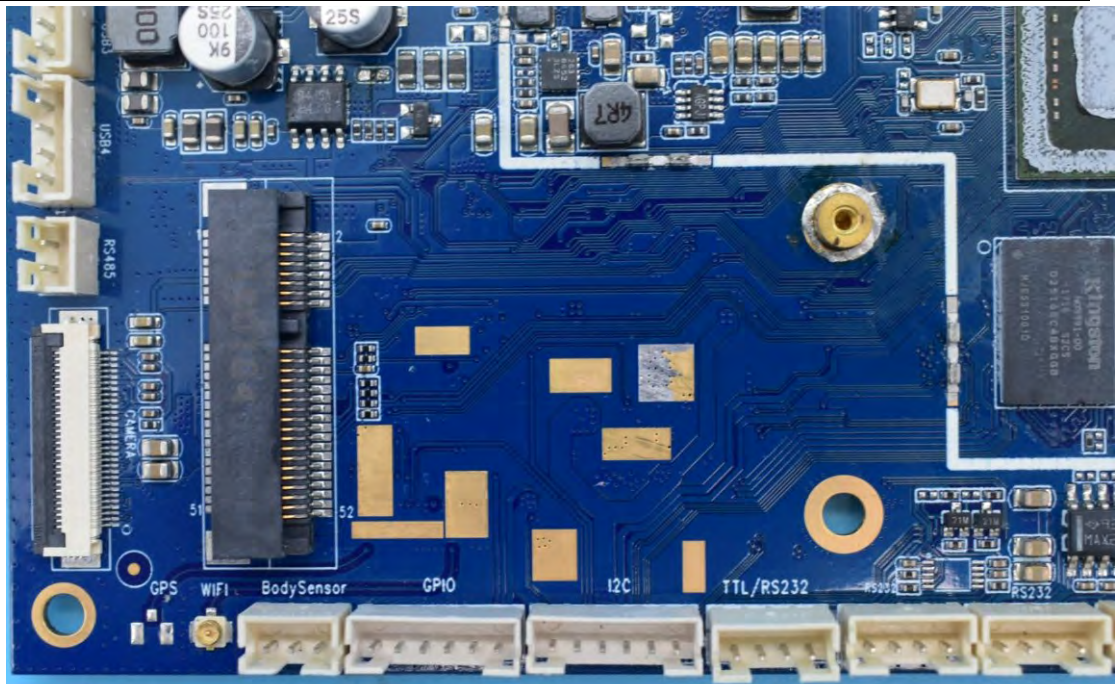

FCC ID:2AGCDJACSTPTS
Model name:TP1503

Internal Photos

1. EUT uncover view

2. Antenna view