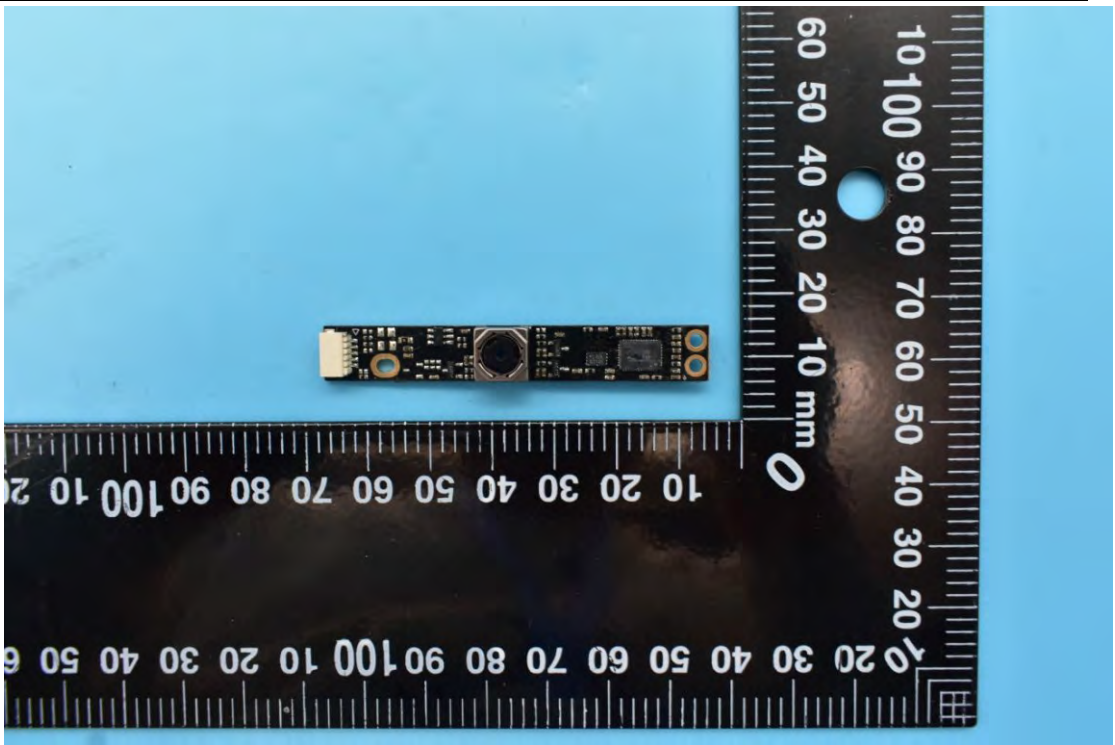

FCC ID:2AGCDJACSTPTS
Model name:TP1503

Internal Photos

1. EUT uncover view

2. Antenna view