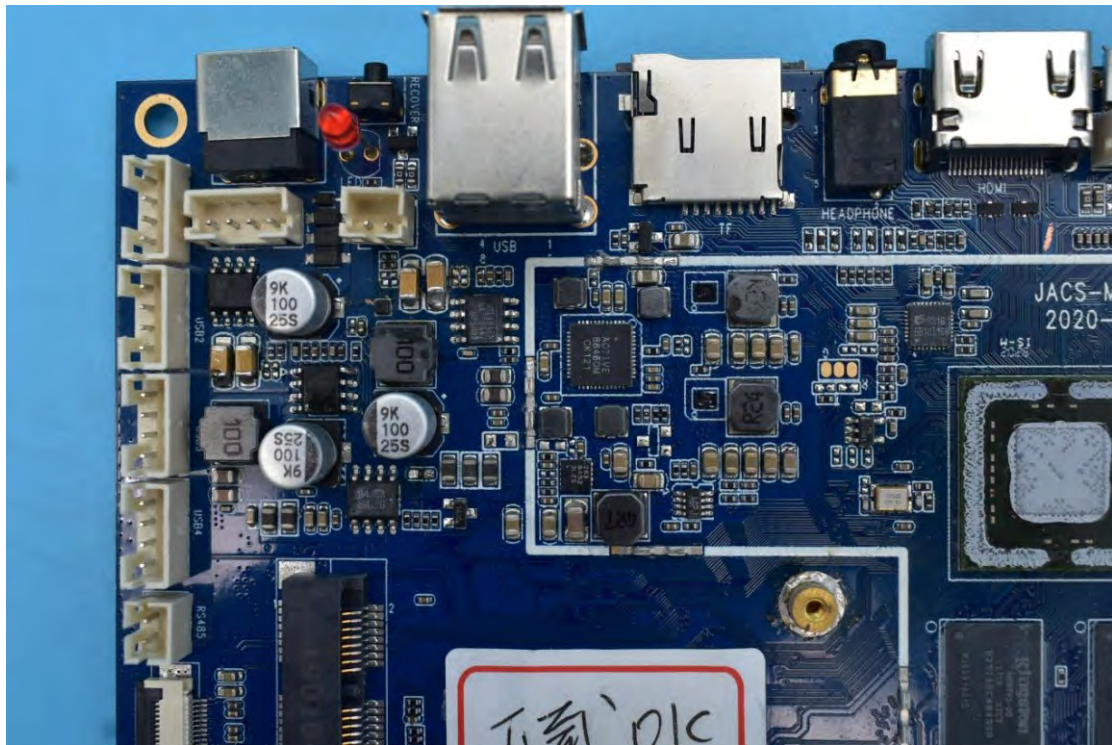

FCC ID:2AGCDJACSTPTS
Model name:TP1503

Internal Photos

1. EUT uncover view

2. Antenna view