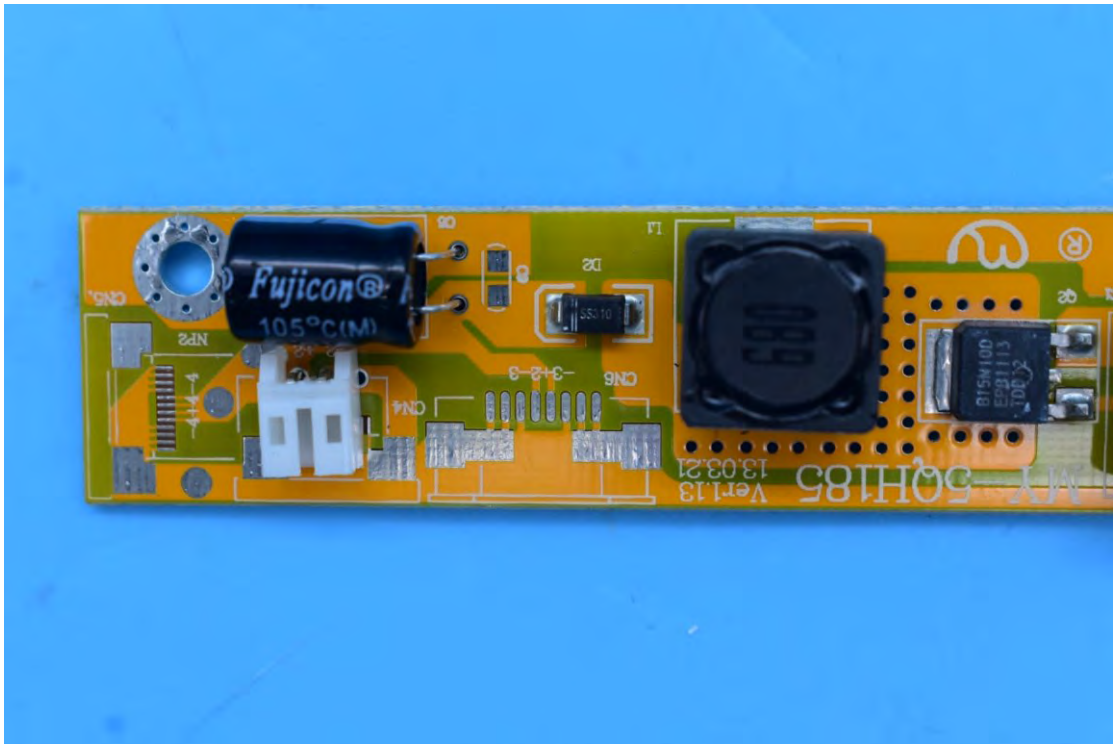

FCC ID:2AGCDJACSTPTS
Model name:TP1503

Internal Photos

1. EUT uncover view

2. Antenna view