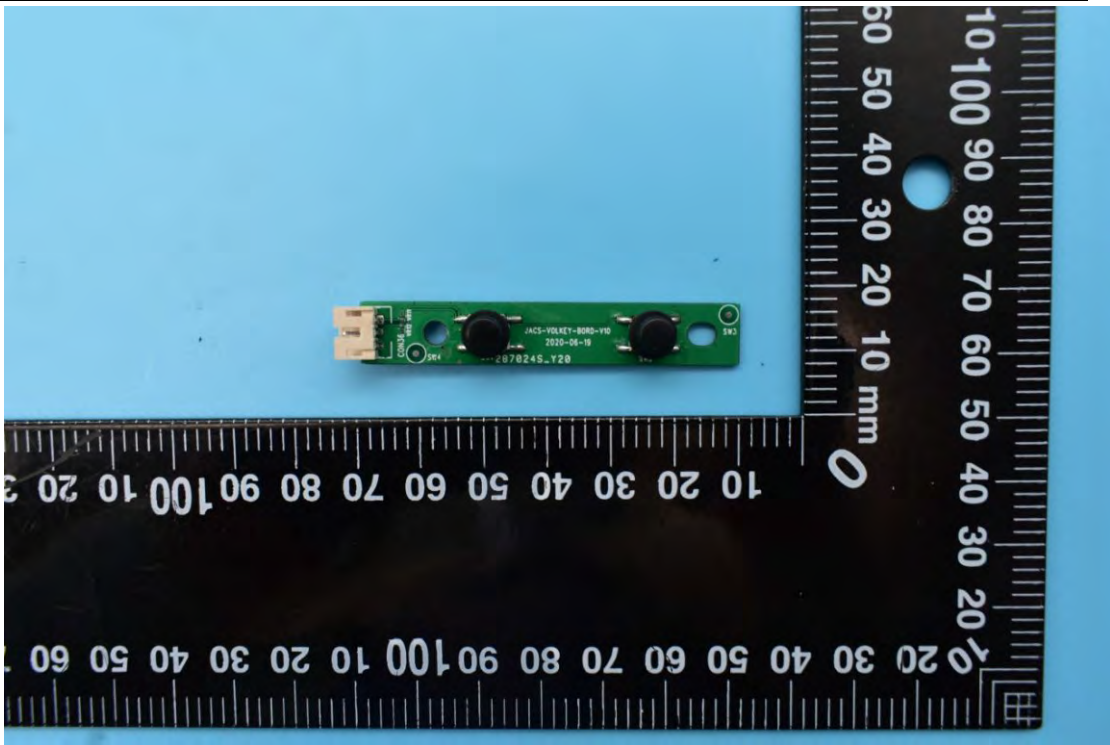

FCC ID:2AGCDJACSTPTS
Model name:TP1503

Internal Photos

1. EUT uncover view

2. Antenna view