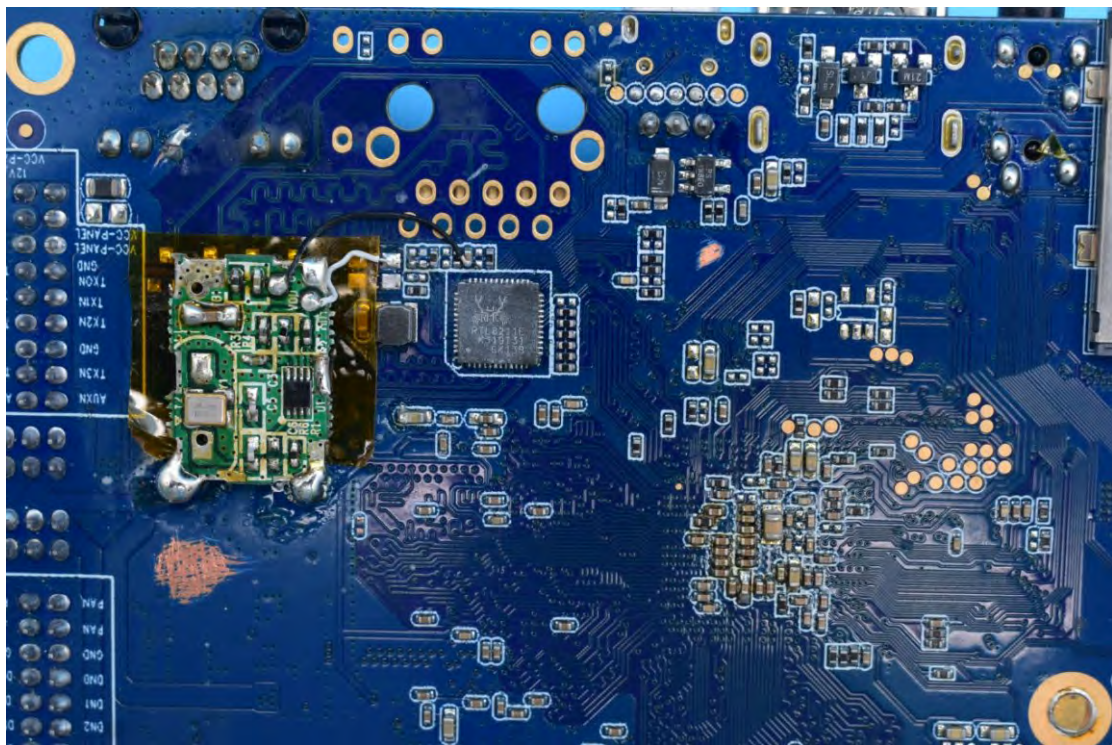

FCC ID:2AGCDJACSTPTS
Model name:TP1503

Internal Photos

1. EUT uncover view

2. Antenna view