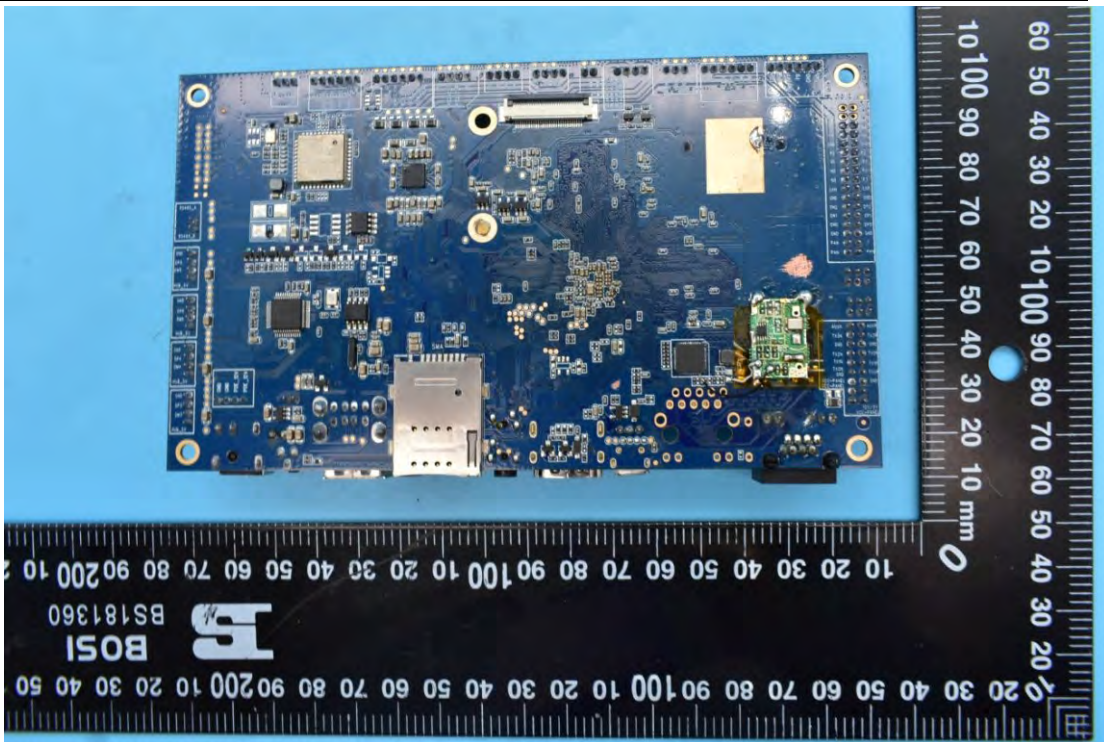

FCC ID:2AGCDJACSTPTS
Model name:TP1503

Internal Photos

1. EUT uncover view

2. Antenna view