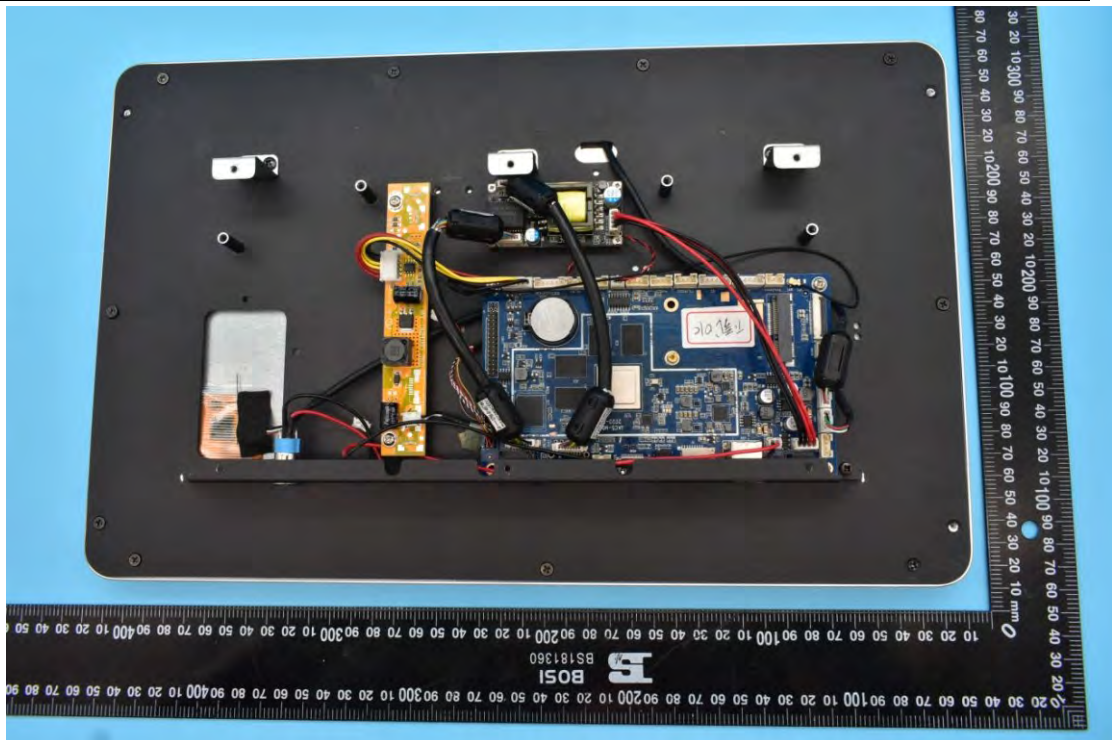

FCC ID:2AGCDJACSTPTS
Model name:TP1503

Internal Photos

1. EUT uncover view

2. Antenna view