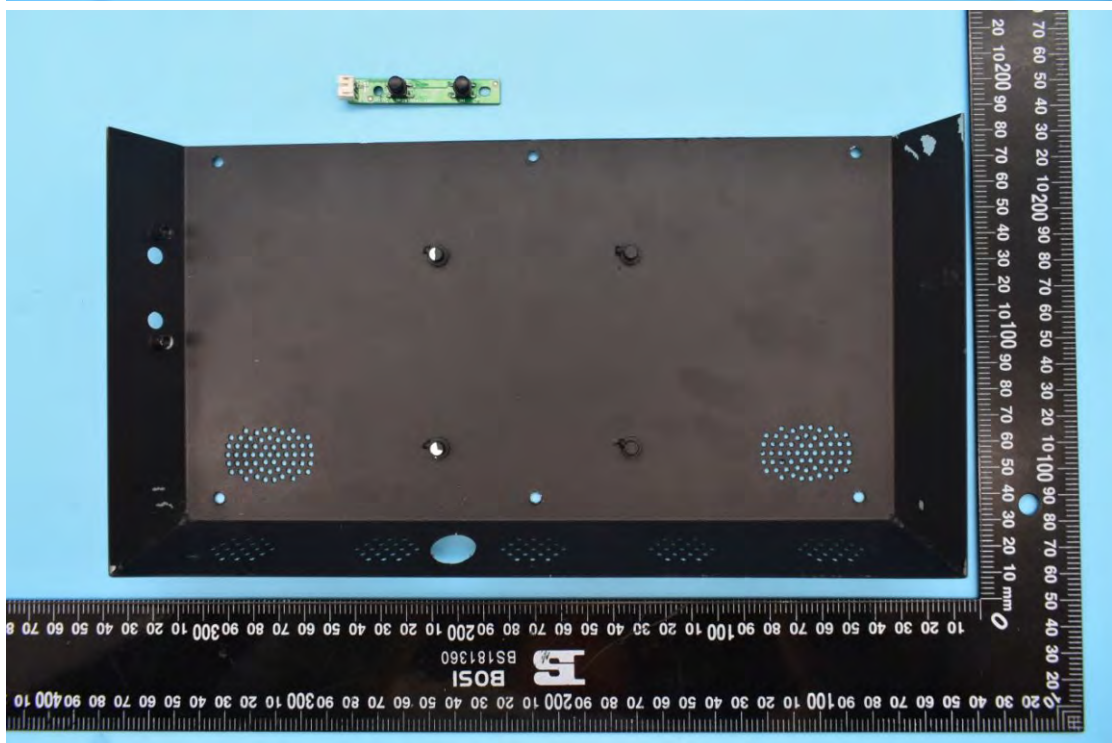

FCC ID:2AGCDJACSTPTS
Model name:TP1503

Internal Photos

1. EUT uncover view

2. Antenna view