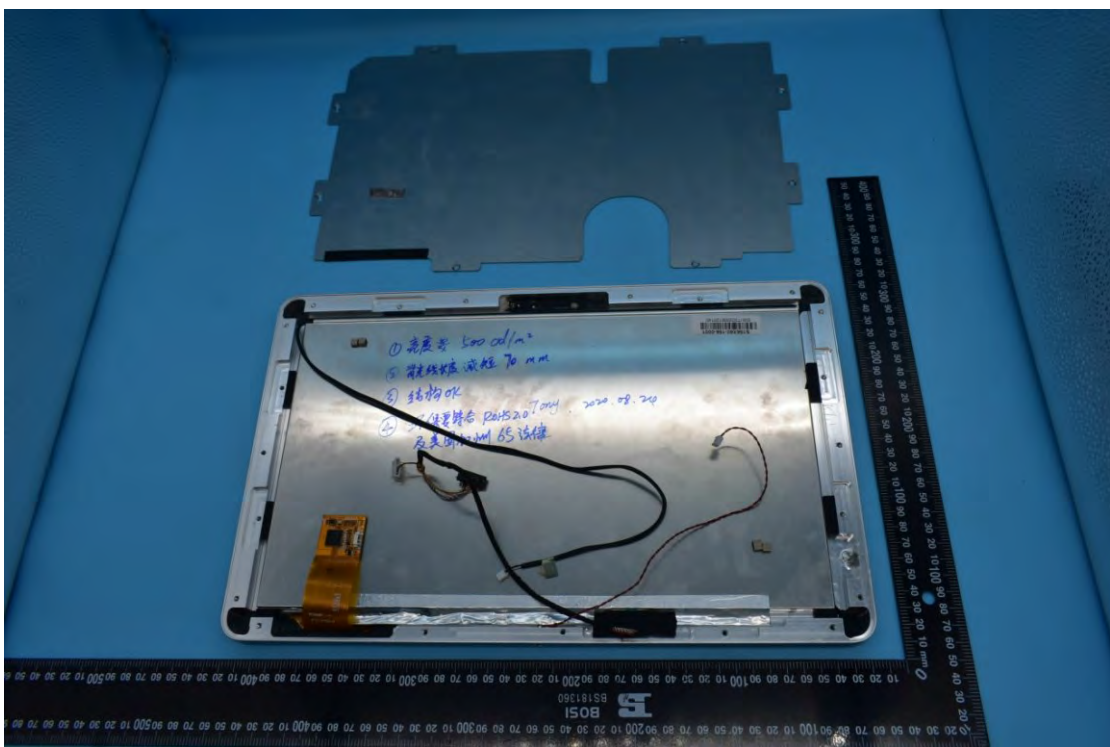

FCC ID:2AGCDJACSTPTS
Model name:TP1503

Internal Photos

1. EUT uncover view

2. Antenna view