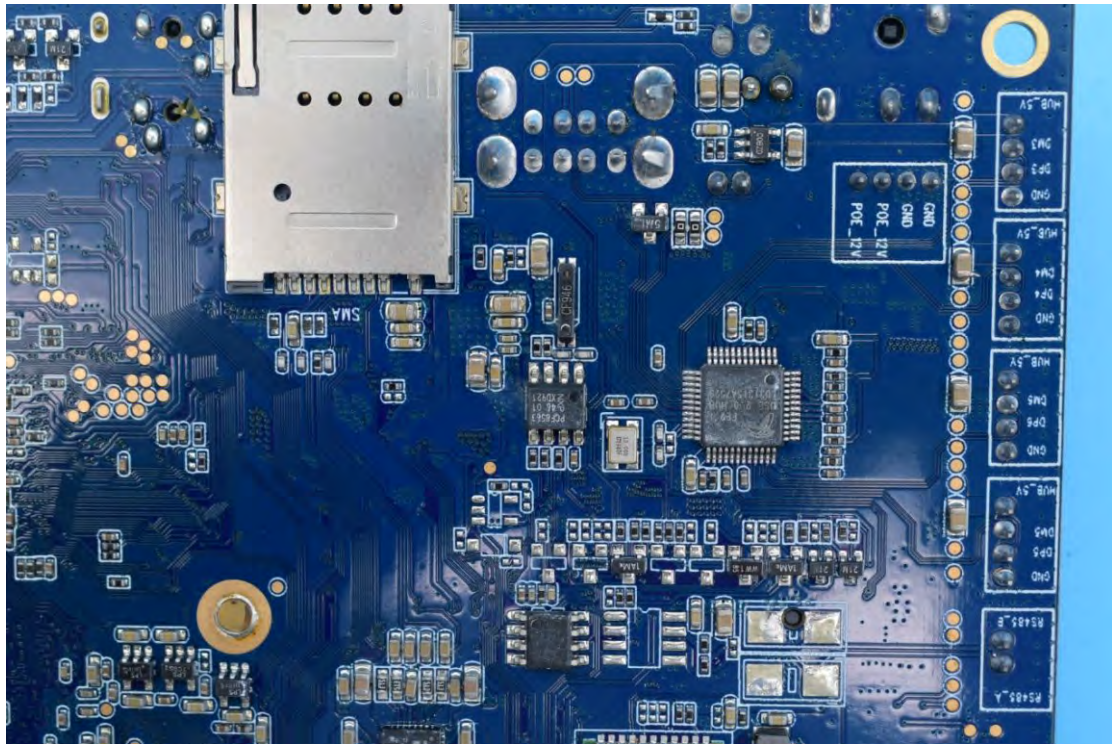

FCC ID:2AGCDJACSTPTS
Model name:TP1503

Internal Photos

1. EUT uncover view

2. Antenna view