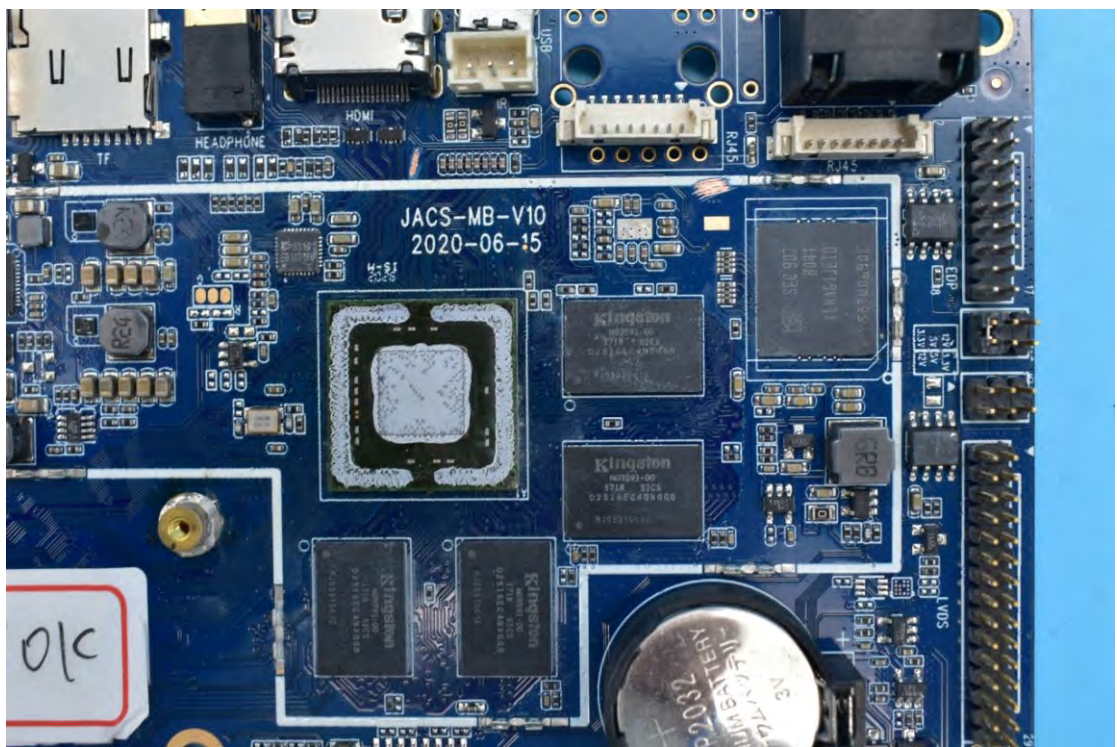

FCC ID:2AGCDJACSTPTS
Model name:TP1503

Internal Photos

1. EUT uncover view

2. Antenna view