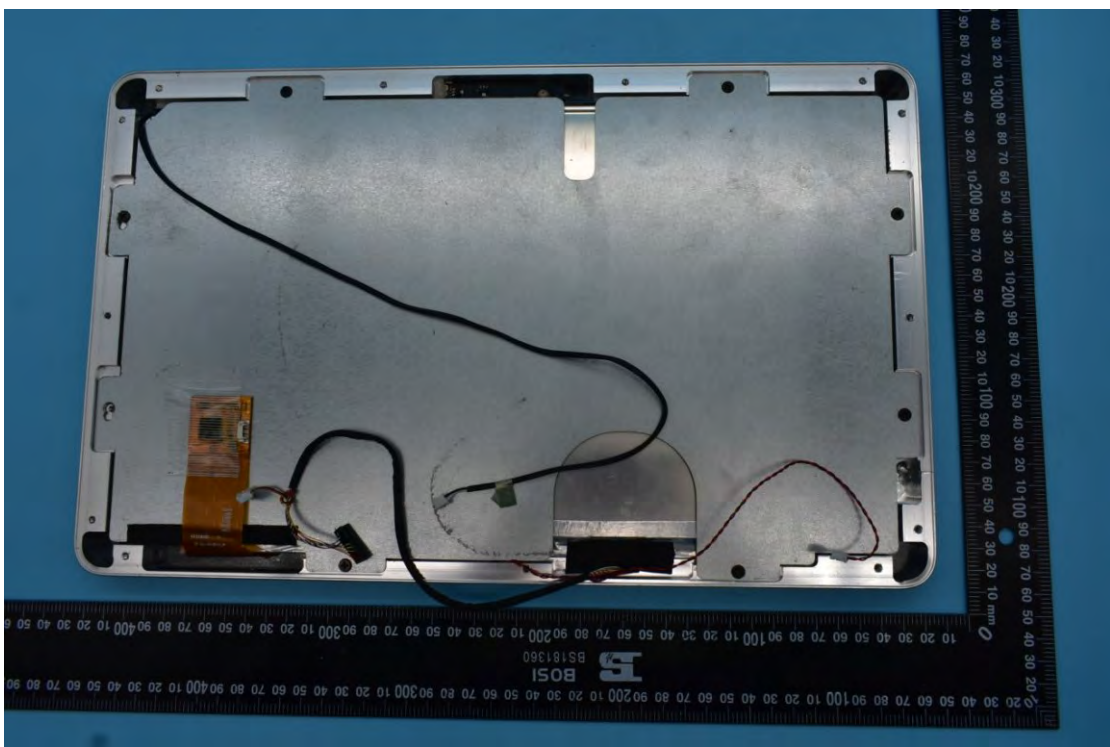

FCC ID:2AGCDJACSTPTS
Model name:TP1503

Internal Photos

1. EUT uncover view

2. Antenna view