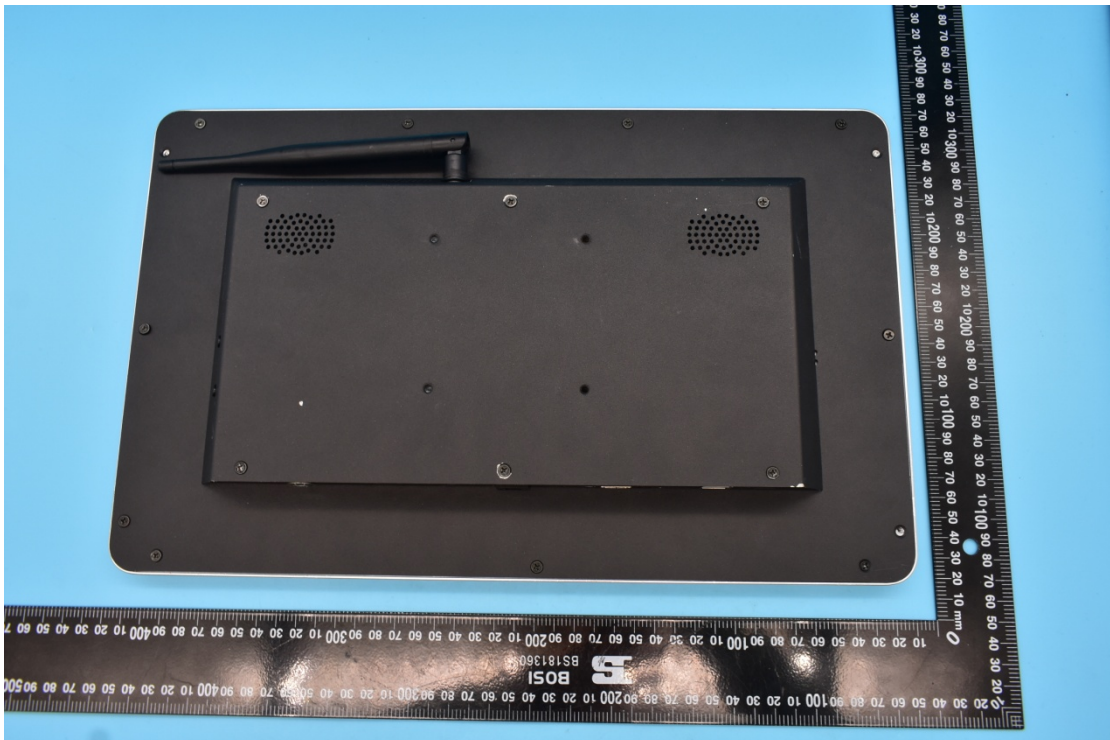

FCC ID:2AGCDJACSTPTS
Model name:TP1503

External Photos

1. EUT front view

2. EUT rear view

3. EUT left side view

4. EUT right side view

5. EUT top view

6. EUT bottom view