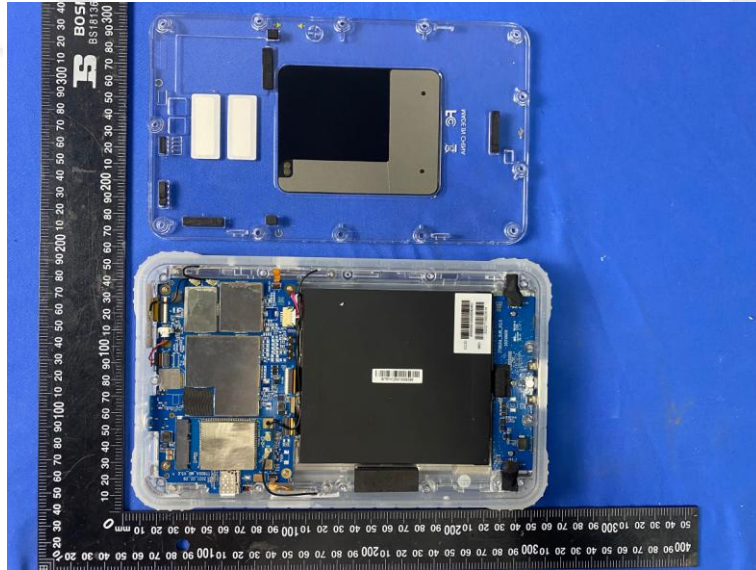

Internal Photos of EUT

ANT 1 : Bluetooth/
2.4G WiFi/
5G WIFI Antenna

ANT 2 : 2.4G WiFi/
5G WIFI Antenna