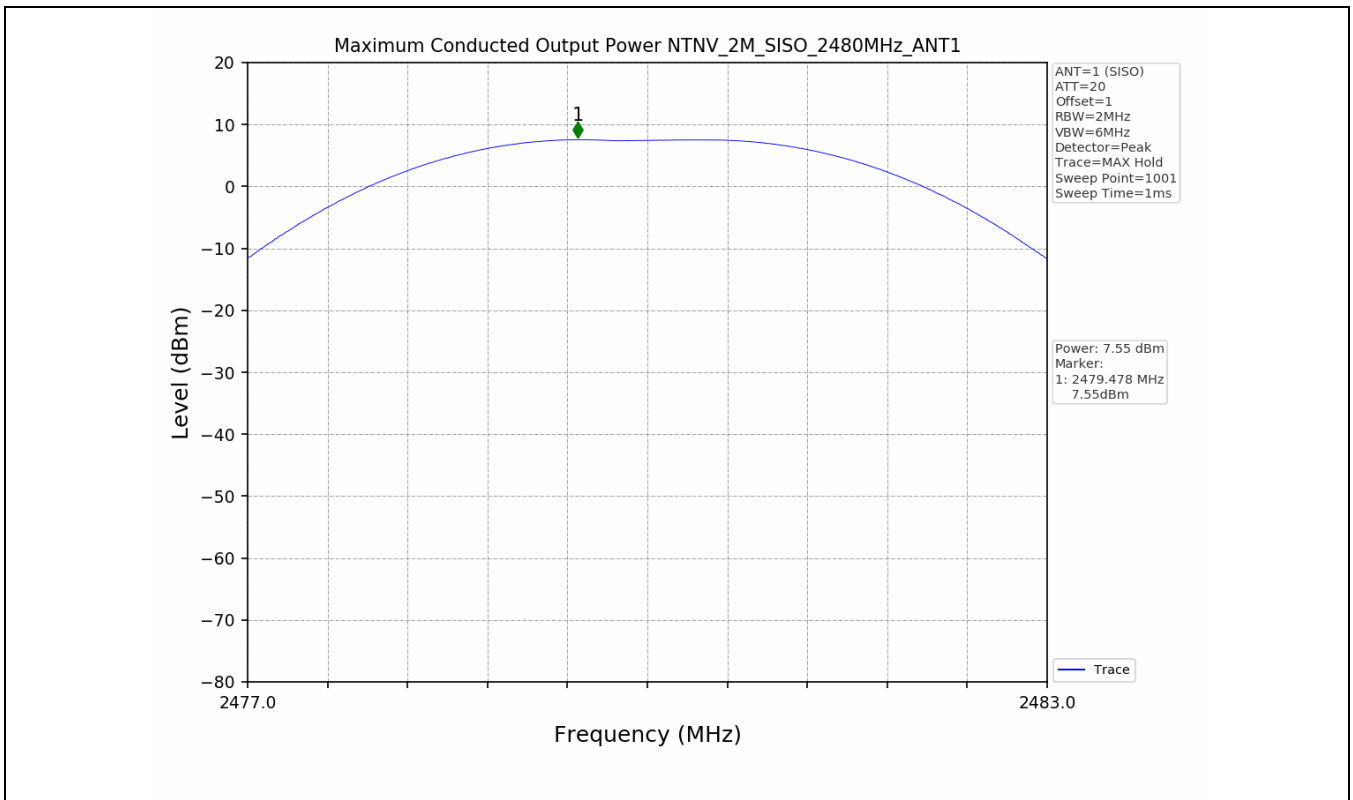

1.2 Test Graph - 6dB Bandwidth

1.3 Test Graph - 99% Occupied Bandwidth

2. Maximum Conducted Output Power

2.1 Test Result

Test Mode	Frequency (MHz)	Tx Type	Measured Peak Output Power (dBm)	Limits (dBm)	Verdict
			Ant 1		
1M	2402	SISO	7.27	30	PASS
	2440	SISO	7.99	30	PASS
	2480	SISO	7.54	30	PASS
2M	2402	SISO	7.19	30	PASS
	2440	SISO	7.85	30	PASS
	2480	SISO	7.55	30	PASS

2.2 Test Graph

3. Maximum Power Spectral Density (PSD)

3.1 Test Result

Test Mode	Frequency (MHz)	Tx Type	Maximum Power Spectral Density (dBm/3KHz)	Limits (dBm/3KHz)	Verdict
			Ant 1		
1M	2402	SISO	-6.84	≤8	PASS
	2440	SISO	-6.23	≤8	PASS
	2480	SISO	-6.61	≤8	PASS
2M	2402	SISO	-8.43	≤8	PASS
	2440	SISO	-7.95	≤8	PASS
	2480	SISO	-8.22	≤8	PASS