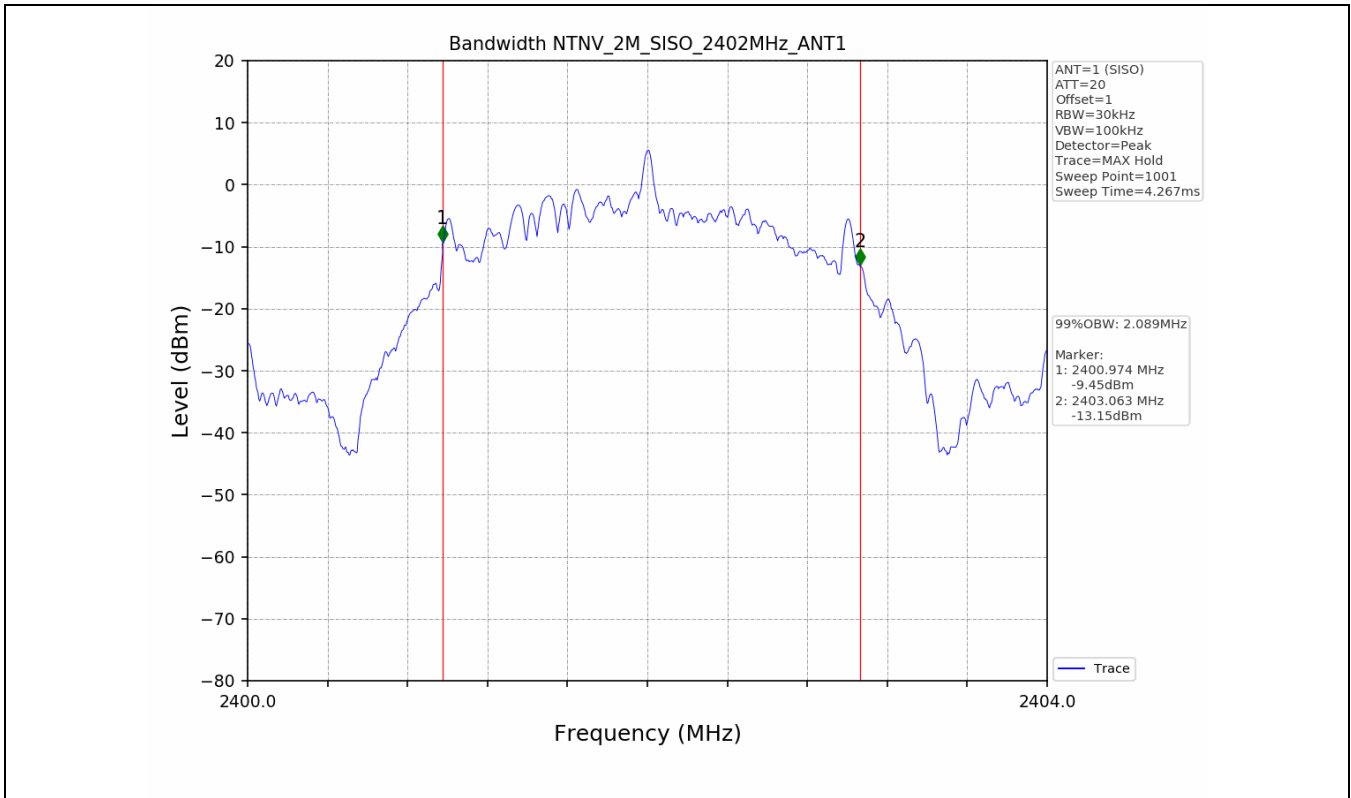

1.2 Test Graph - 6dB Bandwidth

1.3 Test Graph - 99% Occupied Bandwidth

2. Maximum Conducted Output Power

2.1 Test Result

Test Mode	Frequency (MHz)	Tx Type	Measured Peak Output Power (dBm)	Limits (dBm)	Verdict
			Ant 1		
1M	2402	SISO	7.27	30	PASS
	2440	SISO	7.99	30	PASS
	2480	SISO	7.54	30	PASS
2M	2402	SISO	7.19	30	PASS
	2440	SISO	7.85	30	PASS
	2480	SISO	7.55	30	PASS

2.2 Test Graph

3. Maximum Power Spectral Density (PSD)

3.1 Test Result

Test Mode	Frequency (MHz)	Tx Type	Maximum Power Spectral Density (dBm/3KHz)	Limits (dBm/3KHz)	Verdict
			Ant 1		
1M	2402	SISO	-6.84	≤8	PASS
	2440	SISO	-6.23	≤8	PASS
	2480	SISO	-6.61	≤8	PASS
2M	2402	SISO	-8.43	≤8	PASS
	2440	SISO	-7.95	≤8	PASS
	2480	SISO	-8.22	≤8	PASS