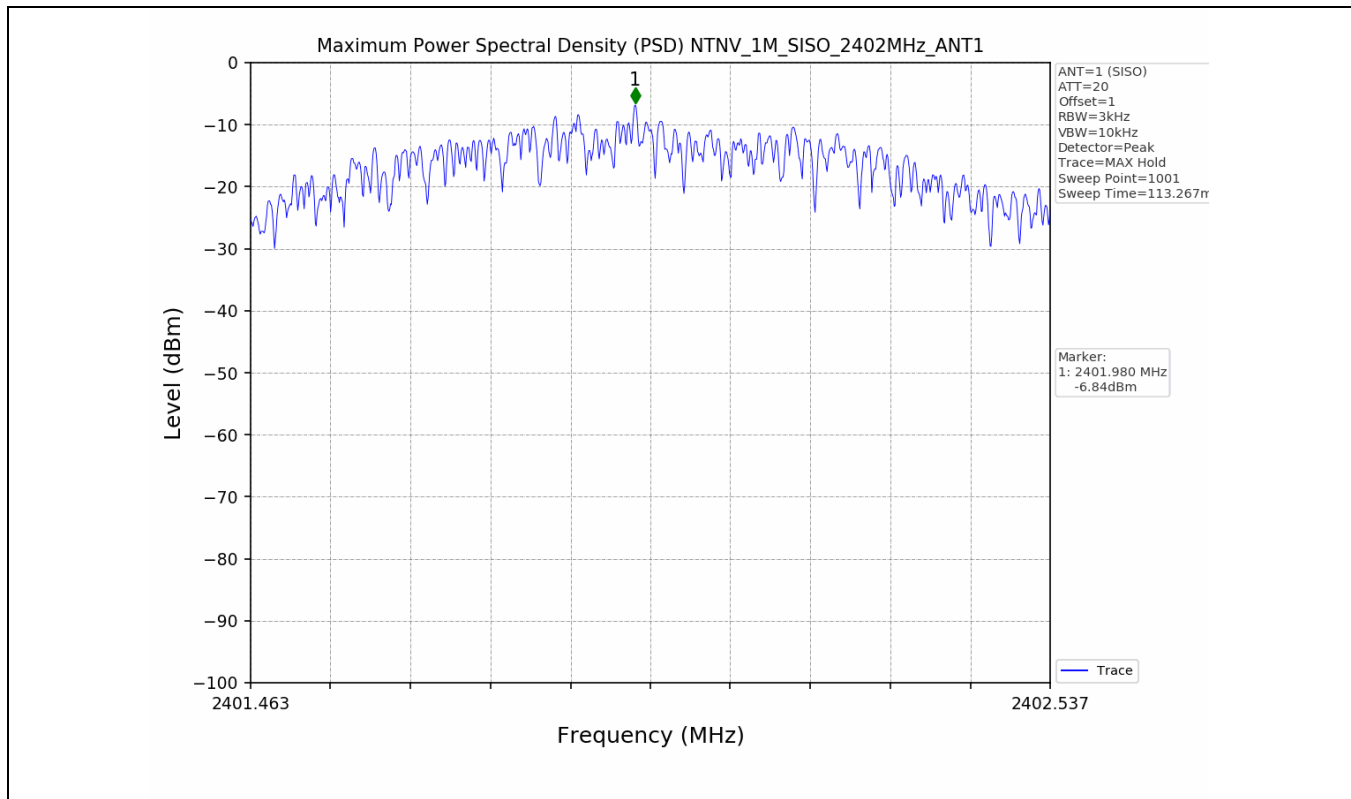

2.2 Test Graph

3. Maximum Power Spectral Density (PSD)

3.1 Test Result

Test Mode	Frequency (MHz)	Tx Type	Maximum Power Spectral Density (dBm/3KHz)	Limits (dBm/3KHz)	Verdict
			Ant 1		
1M	2402	SISO	-6.84	≤8	PASS
	2440	SISO	-6.23	≤8	PASS
	2480	SISO	-6.61	≤8	PASS
2M	2402	SISO	-8.43	≤8	PASS
	2440	SISO	-7.95	≤8	PASS
	2480	SISO	-8.22	≤8	PASS

3.2 Test Graph

4. Unwanted Emissions in Non-restricted Frequency Bands

4.1 Test Result

Test Mode	Frequency (MHz)	TX Type	ANT No.	Spurious Conducted Emission (dBm)	Limits (dBm)	Verdict
1M	2402	SISO	1	Refer to test graph	-12.75	PASS
	2440	SISO	1	Refer to test graph	-12.75	PASS
	2480	SISO	1	Refer to test graph	-12.75	PASS
2M	2402	SISO	1	Refer to test graph	-13.02	PASS
	2440	SISO	1	Refer to test graph	-13.02	PASS
	2480	SISO	1	Refer to test graph	-13.02	PASS