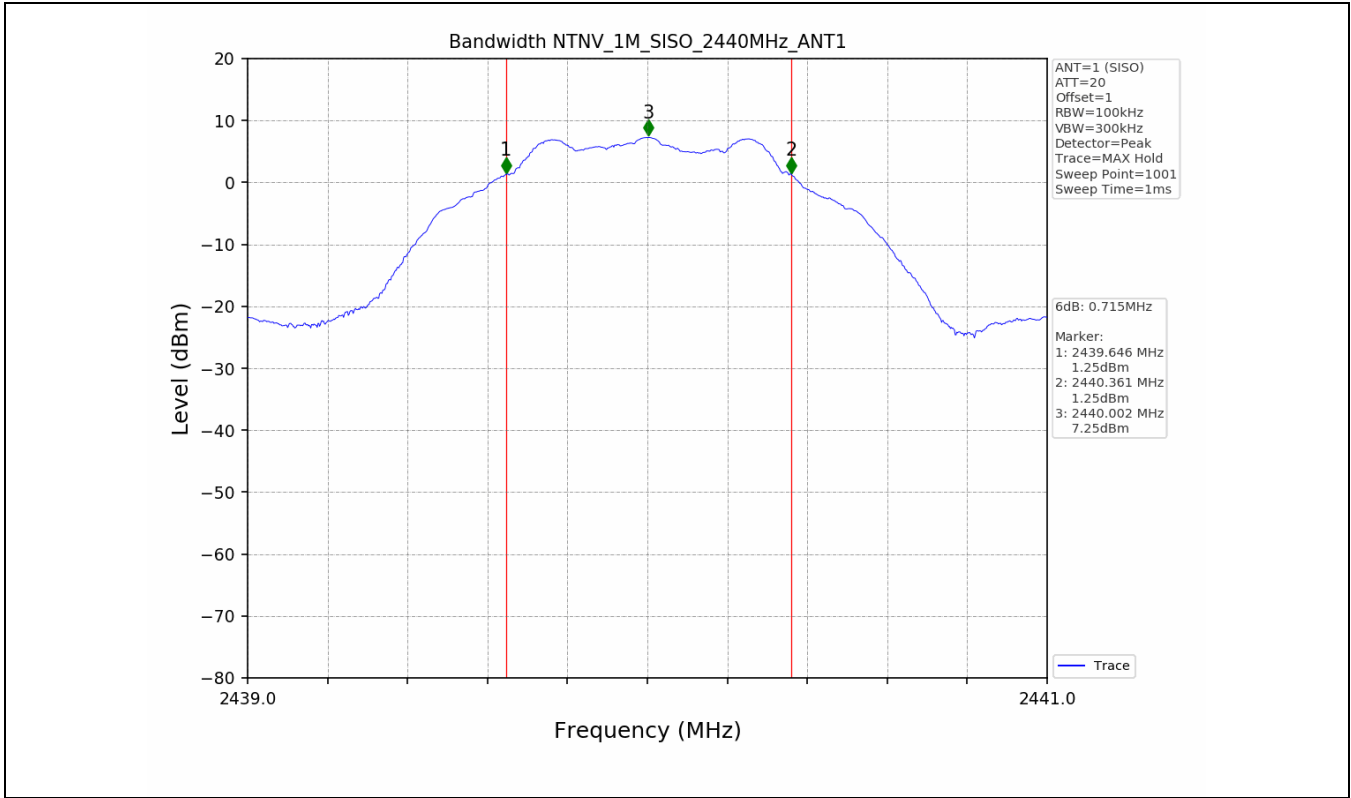

Appendix for 15.247

1. Bandwidth

1.1 Test Result

Test Mode	Frequency (MHz)	TX Type	ANT No.	6dB Bandwidth		Verdict
				Test Result (MHz)	Limits (MHz)	
1M	2402	SISO	1	0.716	≥0.5	PASS
	2440	SISO	1	0.715	≥0.5	PASS
	2480	SISO	1	0.706	≥0.5	PASS
2M	2402	SISO	1	1.179	≥0.5	PASS
	2440	SISO	1	1.180	≥0.5	PASS
	2480	SISO	1	1.176	≥0.5	PASS

Test Mode	Frequency (MHz)	TX Type	ANT No.	99% Occupied Bandwidth	
				Test Result (MHz)	
1M	2402	SISO	1	1.059	Only for Report Use
	2440	SISO	1	1.059	Only for Report Use
	2480	SISO	1	1.060	Only for Report Use
2M	2402	SISO	1	2.089	Only for Report Use
	2440	SISO	1	2.090	Only for Report Use
	2480	SISO	1	2.090	Only for Report Use

1.2 Test Graph - 6dB Bandwidth

1.3 Test Graph - 99% Occupied Bandwidth

2. Maximum Conducted Output Power

2.1 Test Result

Test Mode	Frequency (MHz)	Tx Type	Measured Peak Output Power (dBm)	Limits (dBm)	Verdict
			Ant 1		
1M	2402	SISO	7.27	30	PASS
	2440	SISO	7.99	30	PASS
	2480	SISO	7.54	30	PASS
2M	2402	SISO	7.19	30	PASS
	2440	SISO	7.85	30	PASS
	2480	SISO	7.55	30	PASS

2.2 Test Graph

3. Maximum Power Spectral Density (PSD)

3.1 Test Result

Test Mode	Frequency (MHz)	Tx Type	Maximum Power Spectral Density (dBm/3KHz)	Limits (dBm/3KHz)	Verdict
			Ant 1		
1M	2402	SISO	-6.84	≤8	PASS
	2440	SISO	-6.23	≤8	PASS
	2480	SISO	-6.61	≤8	PASS
2M	2402	SISO	-8.43	≤8	PASS
	2440	SISO	-7.95	≤8	PASS
	2480	SISO	-8.22	≤8	PASS