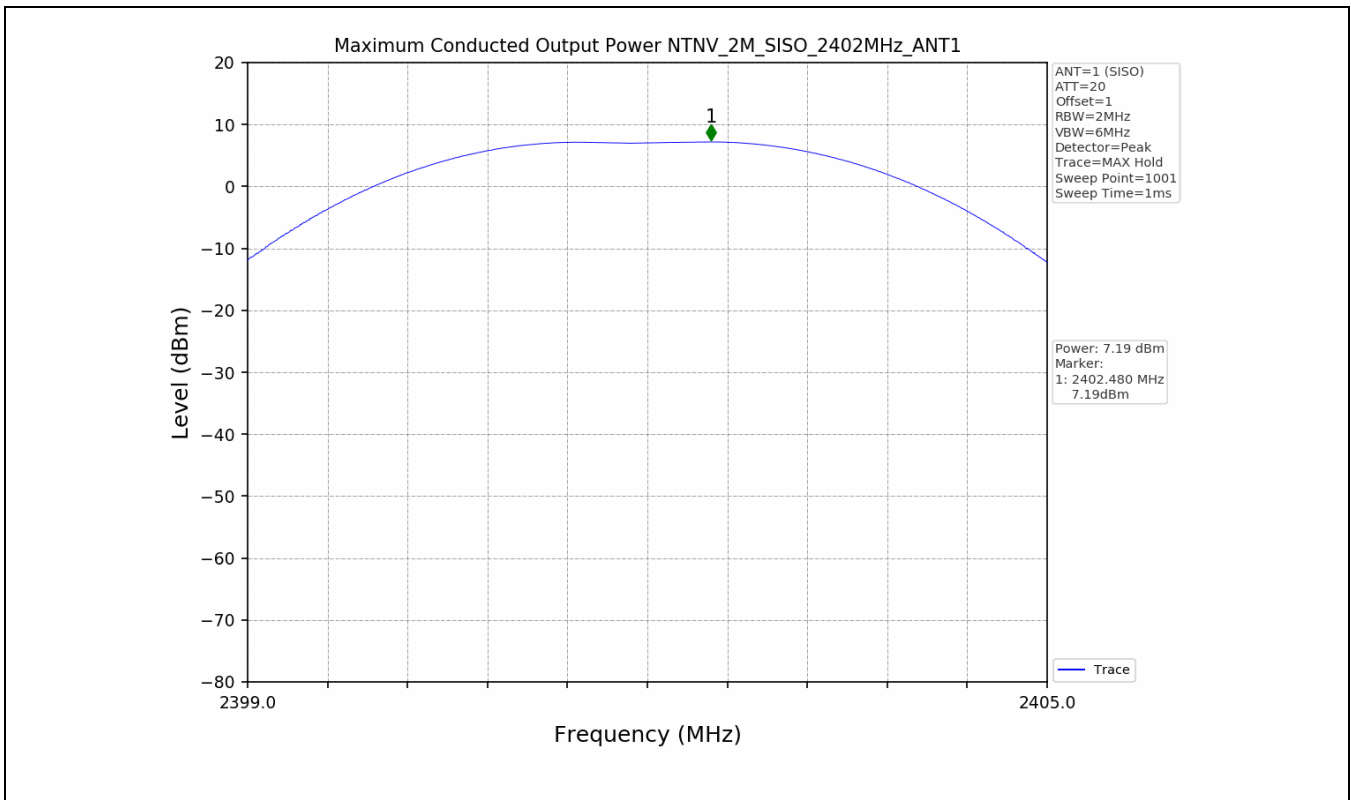

1.2 Test Graph - 6dB Bandwidth

1.3 Test Graph - 99% Occupied Bandwidth

2. Maximum Conducted Output Power

2.1 Test Result

Test Mode	Frequency (MHz)	Tx Type	Measured Peak Output Power (dBm)	Limits (dBm)	Verdict
			Ant 1		
1M	2402	SISO	7.27	30	PASS
	2440	SISO	7.99	30	PASS
	2480	SISO	7.54	30	PASS
2M	2402	SISO	7.19	30	PASS
	2440	SISO	7.85	30	PASS
	2480	SISO	7.55	30	PASS

2.2 Test Graph

3. Maximum Power Spectral Density (PSD)

3.1 Test Result

Test Mode	Frequency (MHz)	Tx Type	Maximum Power Spectral Density (dBm/3KHz)	Limits (dBm/3KHz)	Verdict
			Ant 1		
1M	2402	SISO	-6.84	≤8	PASS
	2440	SISO	-6.23	≤8	PASS
	2480	SISO	-6.61	≤8	PASS
2M	2402	SISO	-8.43	≤8	PASS
	2440	SISO	-7.95	≤8	PASS
	2480	SISO	-8.22	≤8	PASS