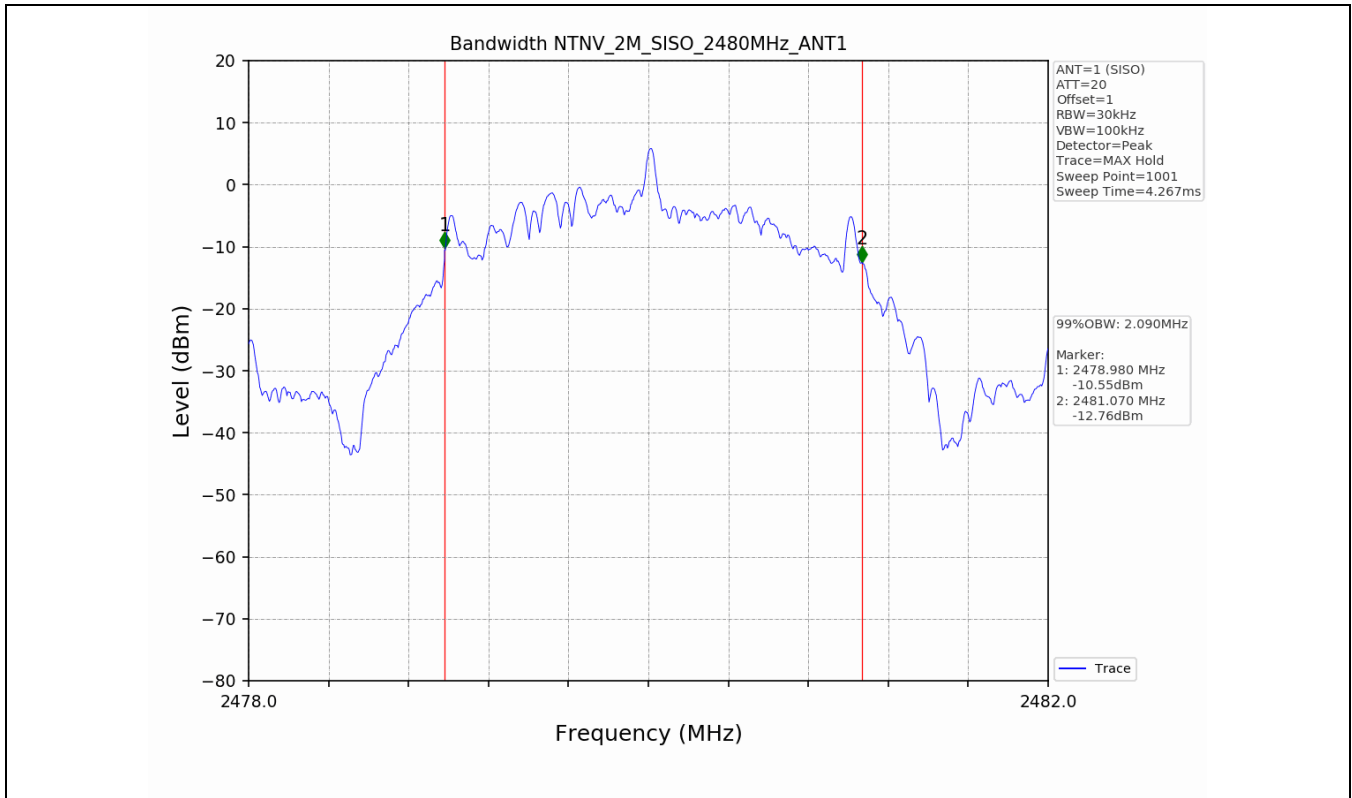

1.2 Test Graph - 6dB Bandwidth

1.3 Test Graph - 99% Occupied Bandwidth

2. Maximum Conducted Output Power

2.1 Test Result

Test Mode	Frequency (MHz)	Tx Type	Measured Peak Output Power (dBm)	Limits (dBm)	Verdict
			Ant 1		
1M	2402	SISO	7.27	30	PASS
	2440	SISO	7.99	30	PASS
	2480	SISO	7.54	30	PASS
2M	2402	SISO	7.19	30	PASS
	2440	SISO	7.85	30	PASS
	2480	SISO	7.55	30	PASS

2.2 Test Graph

3. Maximum Power Spectral Density (PSD)

3.1 Test Result

Test Mode	Frequency (MHz)	Tx Type	Maximum Power Spectral Density (dBm/3KHz)	Limits (dBm/3KHz)	Verdict
			Ant 1		
1M	2402	SISO	-6.84	≤8	PASS
	2440	SISO	-6.23	≤8	PASS
	2480	SISO	-6.61	≤8	PASS
2M	2402	SISO	-8.43	≤8	PASS
	2440	SISO	-7.95	≤8	PASS
	2480	SISO	-8.22	≤8	PASS