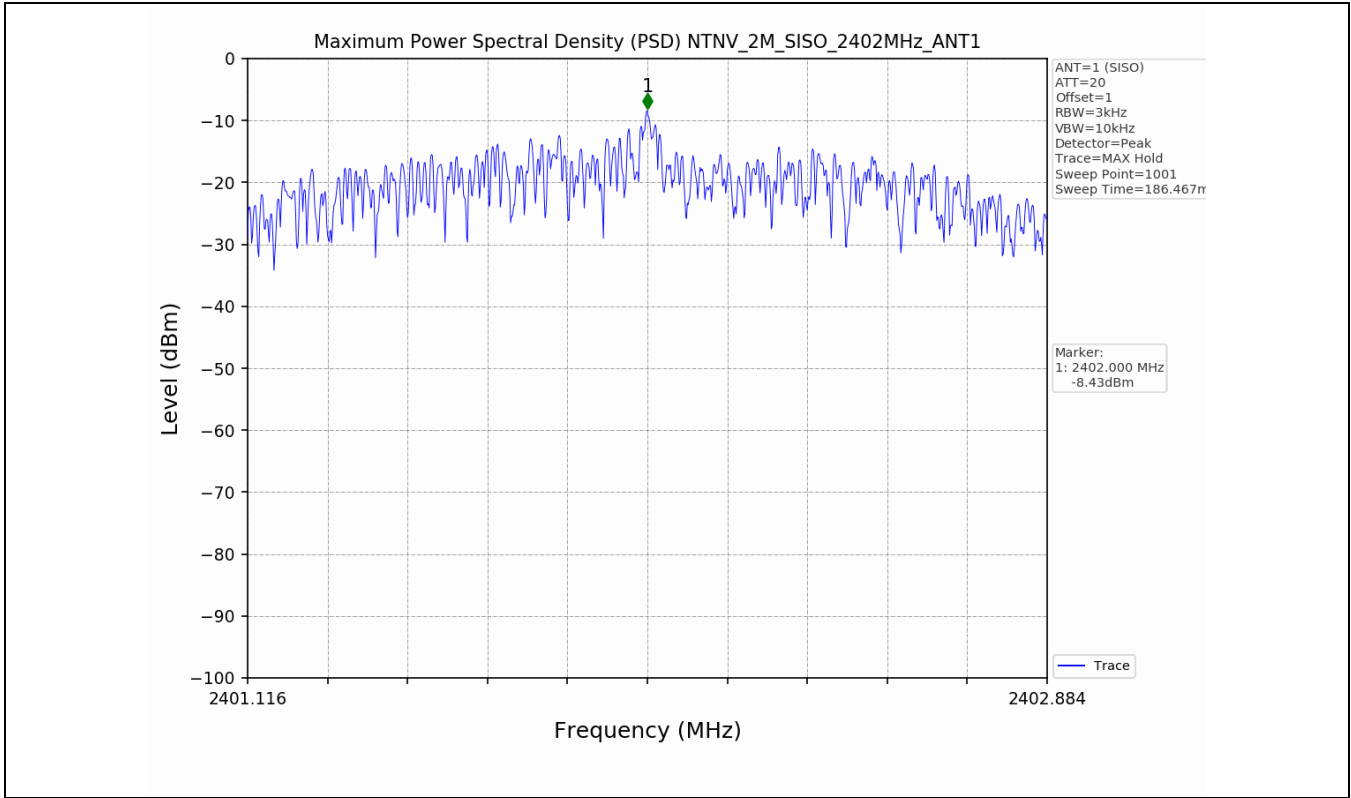

2.2 Test Graph

3. Maximum Power Spectral Density (PSD)

3.1 Test Result

Test Mode	Frequency (MHz)	Tx Type	Maximum Power Spectral Density (dBm/3KHz)	Limits (dBm/3KHz)	Verdict
			Ant 1		
1M	2402	SISO	-6.84	≤8	PASS
	2440	SISO	-6.23	≤8	PASS
	2480	SISO	-6.61	≤8	PASS
2M	2402	SISO	-8.43	≤8	PASS
	2440	SISO	-7.95	≤8	PASS
	2480	SISO	-8.22	≤8	PASS

3.2 Test Graph

4. Unwanted Emissions in Non-restricted Frequency Bands

4.1 Test Result

Test Mode	Frequency (MHz)	TX Type	ANT No.	Spurious Conducted Emission (dBm)	Limits (dBm)	Verdict
1M	2402	SISO	1	Refer to test graph	-12.75	PASS
	2440	SISO	1	Refer to test graph	-12.75	PASS
	2480	SISO	1	Refer to test graph	-12.75	PASS
2M	2402	SISO	1	Refer to test graph	-13.02	PASS
	2440	SISO	1	Refer to test graph	-13.02	PASS
	2480	SISO	1	Refer to test graph	-13.02	PASS