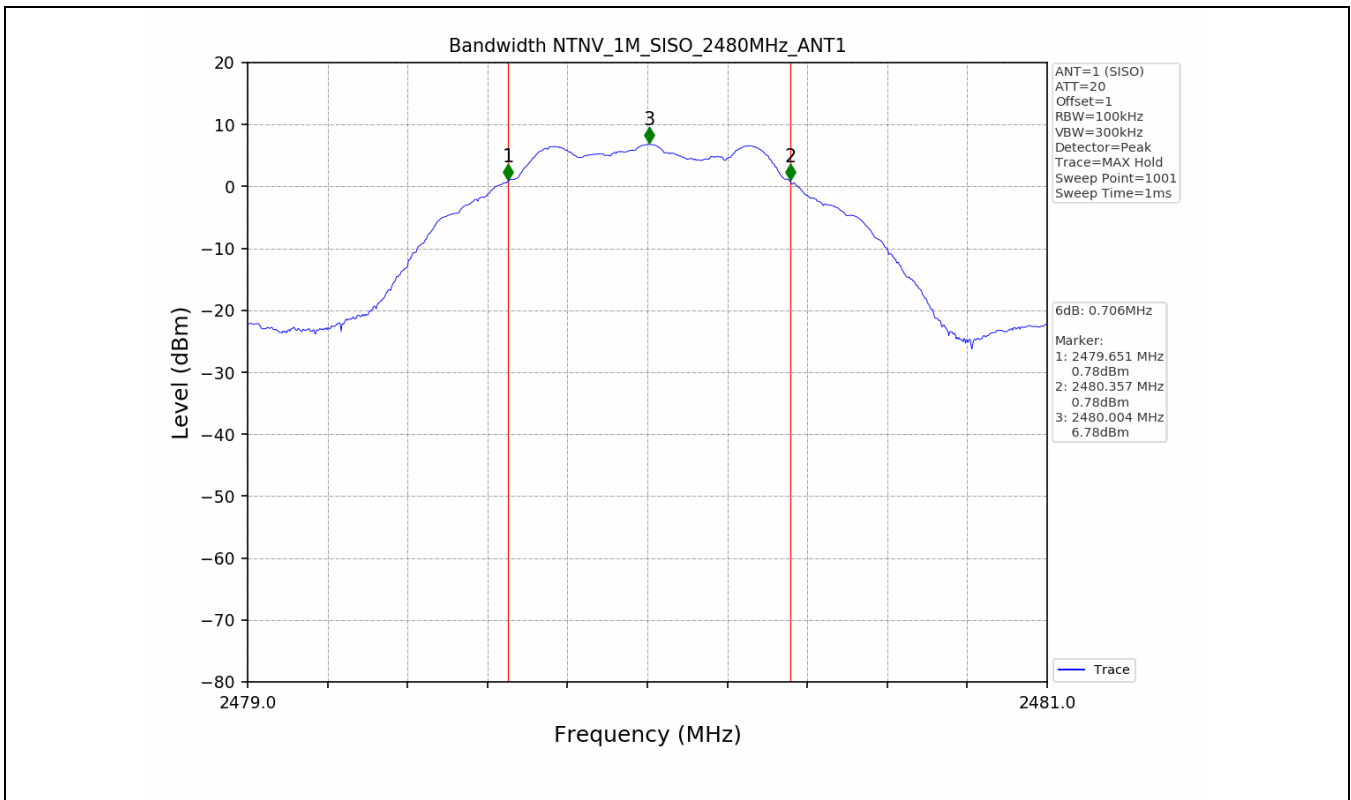

Appendix for 15.247

1. Bandwidth

1.1 Test Result

Test Mode	Frequency (MHz)	TX Type	ANT No.	6dB Bandwidth		Verdict
				Test Result (MHz)	Limits (MHz)	
1M	2402	SISO	1	0.716	≥0.5	PASS
	2440	SISO	1	0.715	≥0.5	PASS
	2480	SISO	1	0.706	≥0.5	PASS
2M	2402	SISO	1	1.179	≥0.5	PASS
	2440	SISO	1	1.180	≥0.5	PASS
	2480	SISO	1	1.176	≥0.5	PASS

Test Mode	Frequency (MHz)	TX Type	ANT No.	99% Occupied Bandwidth	
				Test Result (MHz)	
1M	2402	SISO	1	1.059	Only for Report Use
	2440	SISO	1	1.059	Only for Report Use
	2480	SISO	1	1.060	Only for Report Use
2M	2402	SISO	1	2.089	Only for Report Use
	2440	SISO	1	2.090	Only for Report Use
	2480	SISO	1	2.090	Only for Report Use

1.2 Test Graph - 6dB Bandwidth

1.3 Test Graph - 99% Occupied Bandwidth

2. Maximum Conducted Output Power

2.1 Test Result

Test Mode	Frequency (MHz)	Tx Type	Measured Peak Output Power (dBm)	Limits (dBm)	Verdict
			Ant 1		
1M	2402	SISO	7.27	30	PASS
	2440	SISO	7.99	30	PASS
	2480	SISO	7.54	30	PASS
2M	2402	SISO	7.19	30	PASS
	2440	SISO	7.85	30	PASS
	2480	SISO	7.55	30	PASS

2.2 Test Graph

3. Maximum Power Spectral Density (PSD)

3.1 Test Result

Test Mode	Frequency (MHz)	Tx Type	Maximum Power Spectral Density (dBm/3KHz)	Limits (dBm/3KHz)	Verdict
			Ant 1		
1M	2402	SISO	-6.84	≤8	PASS
	2440	SISO	-6.23	≤8	PASS
	2480	SISO	-6.61	≤8	PASS
2M	2402	SISO	-8.43	≤8	PASS
	2440	SISO	-7.95	≤8	PASS
	2480	SISO	-8.22	≤8	PASS