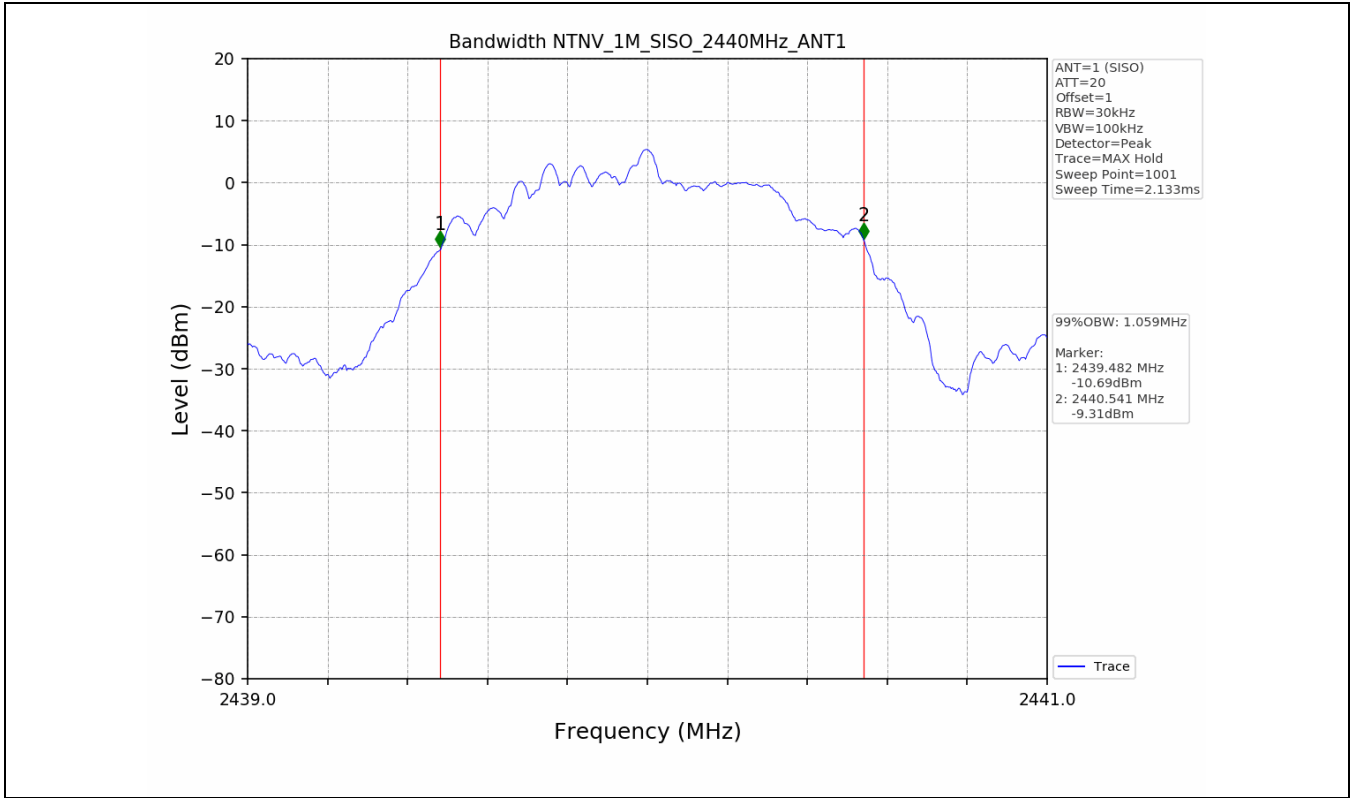

1.2 Test Graph - 6dB Bandwidth

1.3 Test Graph - 99% Occupied Bandwidth

2. Maximum Conducted Output Power

2.1 Test Result

Test Mode	Frequency (MHz)	Tx Type	Measured Peak Output Power (dBm)	Limits (dBm)	Verdict
			Ant 1		
1M	2402	SISO	7.27	30	PASS
	2440	SISO	7.99	30	PASS
	2480	SISO	7.54	30	PASS
2M	2402	SISO	7.19	30	PASS
	2440	SISO	7.85	30	PASS
	2480	SISO	7.55	30	PASS

2.2 Test Graph

3. Maximum Power Spectral Density (PSD)

3.1 Test Result

Test Mode	Frequency (MHz)	Tx Type	Maximum Power Spectral Density (dBm/3KHz)	Limits (dBm/3KHz)	Verdict
			Ant 1		
1M	2402	SISO	-6.84	≤8	PASS
	2440	SISO	-6.23	≤8	PASS
	2480	SISO	-6.61	≤8	PASS
2M	2402	SISO	-8.43	≤8	PASS
	2440	SISO	-7.95	≤8	PASS
	2480	SISO	-8.22	≤8	PASS

3.2 Test Graph

4. Unwanted Emissions in Non-restricted Frequency Bands

4.1 Test Result

Test Mode	Frequency (MHz)	TX Type	ANT No.	Spurious Conducted Emission (dBm)	Limits (dBm)	Verdict
1M	2402	SISO	1	Refer to test graph	-12.75	PASS
	2440	SISO	1	Refer to test graph	-12.75	PASS
	2480	SISO	1	Refer to test graph	-12.75	PASS
2M	2402	SISO	1	Refer to test graph	-13.02	PASS
	2440	SISO	1	Refer to test graph	-13.02	PASS
	2480	SISO	1	Refer to test graph	-13.02	PASS