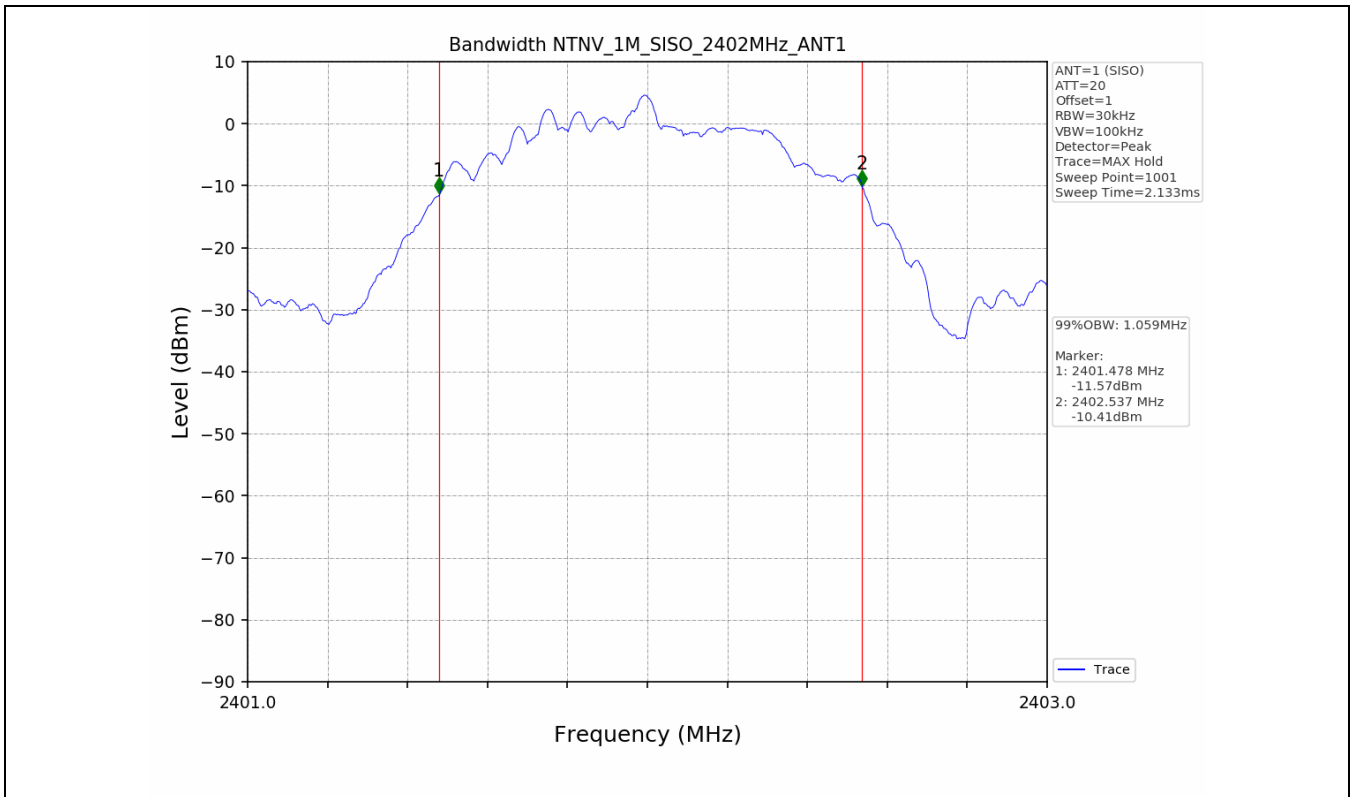

Test Mode	Frequency (MHz)	TX Type	ANT No.	99% Occupied Bandwidth	
				Test Result (MHz)	
1M	2402	SISO	1	1.059	Only for Report Use
	2440	SISO	1	1.059	Only for Report Use
	2480	SISO	1	1.060	Only for Report Use
2M	2402	SISO	1	2.089	Only for Report Use
	2440	SISO	1	2.090	Only for Report Use
	2480	SISO	1	2.090	Only for Report Use

1.2 Test Graph - 6dB Bandwidth

1.3 Test Graph - 99% Occupied Bandwidth

2. Maximum Conducted Output Power

2.1 Test Result

Test Mode	Frequency (MHz)	Tx Type	Measured Peak Output Power (dBm)	Limits (dBm)	Verdict
			Ant 1		
1M	2402	SISO	7.27	30	PASS
	2440	SISO	7.99	30	PASS
	2480	SISO	7.54	30	PASS
2M	2402	SISO	7.19	30	PASS
	2440	SISO	7.85	30	PASS
	2480	SISO	7.55	30	PASS

2.2 Test Graph

3. Maximum Power Spectral Density (PSD)

3.1 Test Result

Test Mode	Frequency (MHz)	Tx Type	Maximum Power Spectral Density (dBm/3KHz)	Limits (dBm/3KHz)	Verdict
			Ant 1		
1M	2402	SISO	-6.84	≤8	PASS
	2440	SISO	-6.23	≤8	PASS
	2480	SISO	-6.61	≤8	PASS
2M	2402	SISO	-8.43	≤8	PASS
	2440	SISO	-7.95	≤8	PASS
	2480	SISO	-8.22	≤8	PASS

3.2 Test Graph

4. Unwanted Emissions in Non-restricted Frequency Bands

4.1 Test Result

Test Mode	Frequency (MHz)	TX Type	ANT No.	Spurious Conducted Emission (dBm)	Limits (dBm)	Verdict
1M	2402	SISO	1	Refer to test graph	-12.75	PASS
	2440	SISO	1	Refer to test graph	-12.75	PASS
	2480	SISO	1	Refer to test graph	-12.75	PASS
2M	2402	SISO	1	Refer to test graph	-13.02	PASS
	2440	SISO	1	Refer to test graph	-13.02	PASS
	2480	SISO	1	Refer to test graph	-13.02	PASS