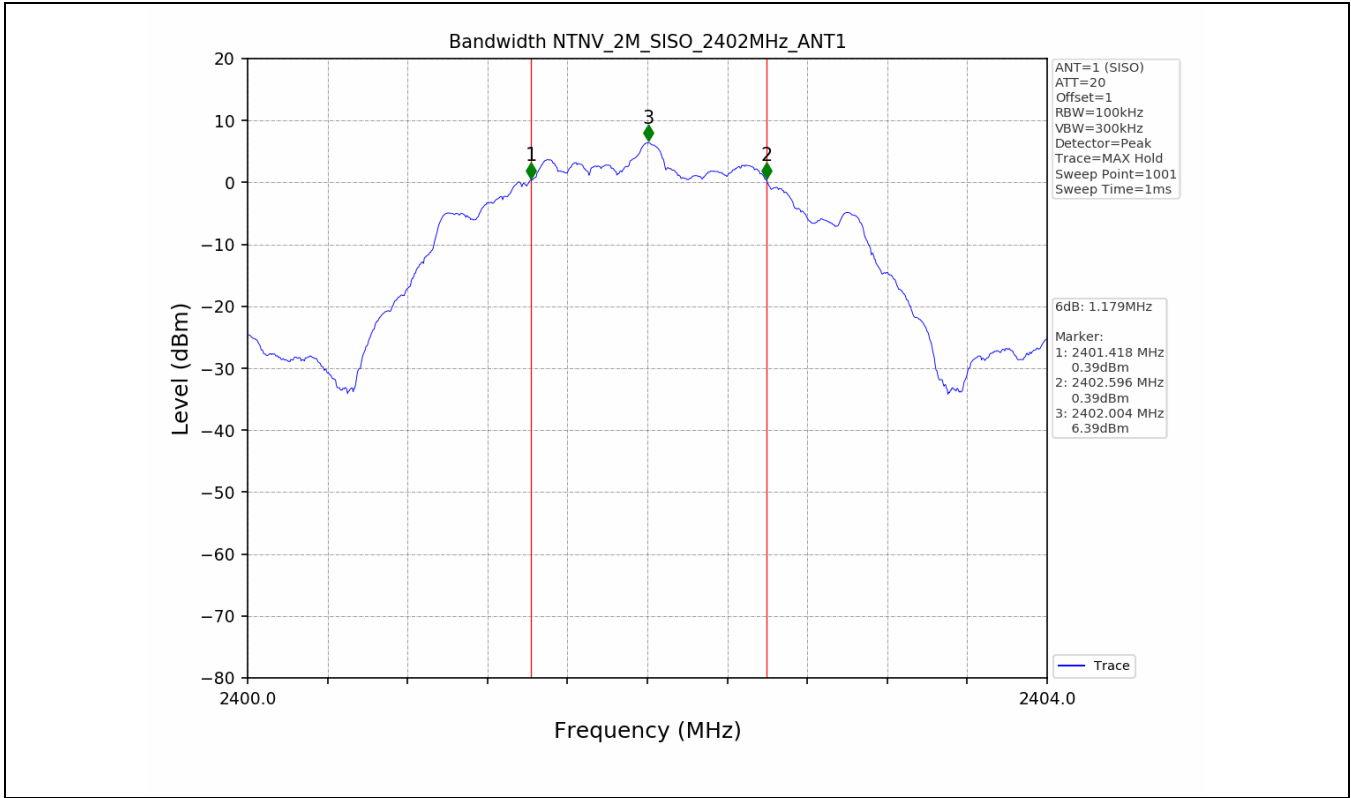

Appendix for 15.247

1. Bandwidth

1.1 Test Result

Test Mode	Frequency (MHz)	TX Type	ANT No.	6dB Bandwidth		Verdict
				Test Result (MHz)	Limits (MHz)	
1M	2402	SISO	1	0.716	≥0.5	PASS
	2440	SISO	1	0.715	≥0.5	PASS
	2480	SISO	1	0.706	≥0.5	PASS
2M	2402	SISO	1	1.179	≥0.5	PASS
	2440	SISO	1	1.180	≥0.5	PASS
	2480	SISO	1	1.176	≥0.5	PASS

Test Mode	Frequency (MHz)	TX Type	ANT No.	99% Occupied Bandwidth	
				Test Result (MHz)	
1M	2402	SISO	1	1.059	Only for Report Use
	2440	SISO	1	1.059	Only for Report Use
	2480	SISO	1	1.060	Only for Report Use
2M	2402	SISO	1	2.089	Only for Report Use
	2440	SISO	1	2.090	Only for Report Use
	2480	SISO	1	2.090	Only for Report Use

1.2 Test Graph - 6dB Bandwidth

1.3 Test Graph - 99% Occupied Bandwidth

2. Maximum Conducted Output Power

2.1 Test Result

Test Mode	Frequency (MHz)	Tx Type	Measured Peak Output Power (dBm)	Limits (dBm)	Verdict
			Ant 1		
1M	2402	SISO	7.27	30	PASS
	2440	SISO	7.99	30	PASS
	2480	SISO	7.54	30	PASS
2M	2402	SISO	7.19	30	PASS
	2440	SISO	7.85	30	PASS
	2480	SISO	7.55	30	PASS

2.2 Test Graph

3. Maximum Power Spectral Density (PSD)

3.1 Test Result

Test Mode	Frequency (MHz)	Tx Type	Maximum Power Spectral Density (dBm/3KHz)	Limits (dBm/3KHz)	Verdict
			Ant 1		
1M	2402	SISO	-6.84	≤8	PASS
	2440	SISO	-6.23	≤8	PASS
	2480	SISO	-6.61	≤8	PASS
2M	2402	SISO	-8.43	≤8	PASS
	2440	SISO	-7.95	≤8	PASS
	2480	SISO	-8.22	≤8	PASS