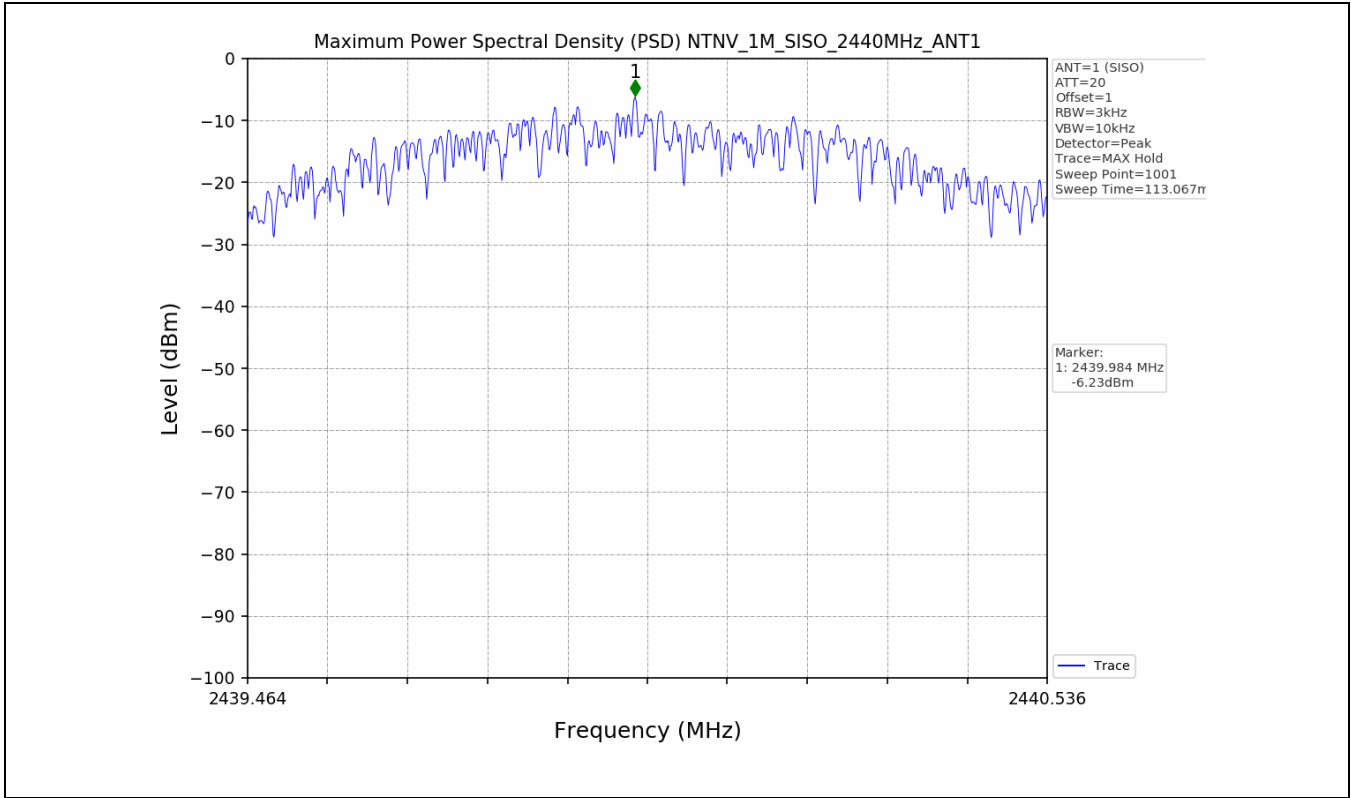

2.2 Test Graph

3. Maximum Power Spectral Density (PSD)

3.1 Test Result

Test Mode	Frequency (MHz)	Tx Type	Maximum Power Spectral Density (dBm/3KHz)	Limits (dBm/3KHz)	Verdict
			Ant 1		
1M	2402	SISO	-6.84	≤8	PASS
	2440	SISO	-6.23	≤8	PASS
	2480	SISO	-6.61	≤8	PASS
2M	2402	SISO	-8.43	≤8	PASS
	2440	SISO	-7.95	≤8	PASS
	2480	SISO	-8.22	≤8	PASS

3.2 Test Graph

4. Unwanted Emissions in Non-restricted Frequency Bands

4.1 Test Result

Test Mode	Frequency (MHz)	TX Type	ANT No.	Spurious Conducted Emission (dBm)	Limits (dBm)	Verdict
1M	2402	SISO	1	Refer to test graph	-12.75	PASS
	2440	SISO	1	Refer to test graph	-12.75	PASS
	2480	SISO	1	Refer to test graph	-12.75	PASS
2M	2402	SISO	1	Refer to test graph	-13.02	PASS
	2440	SISO	1	Refer to test graph	-13.02	PASS
	2480	SISO	1	Refer to test graph	-13.02	PASS