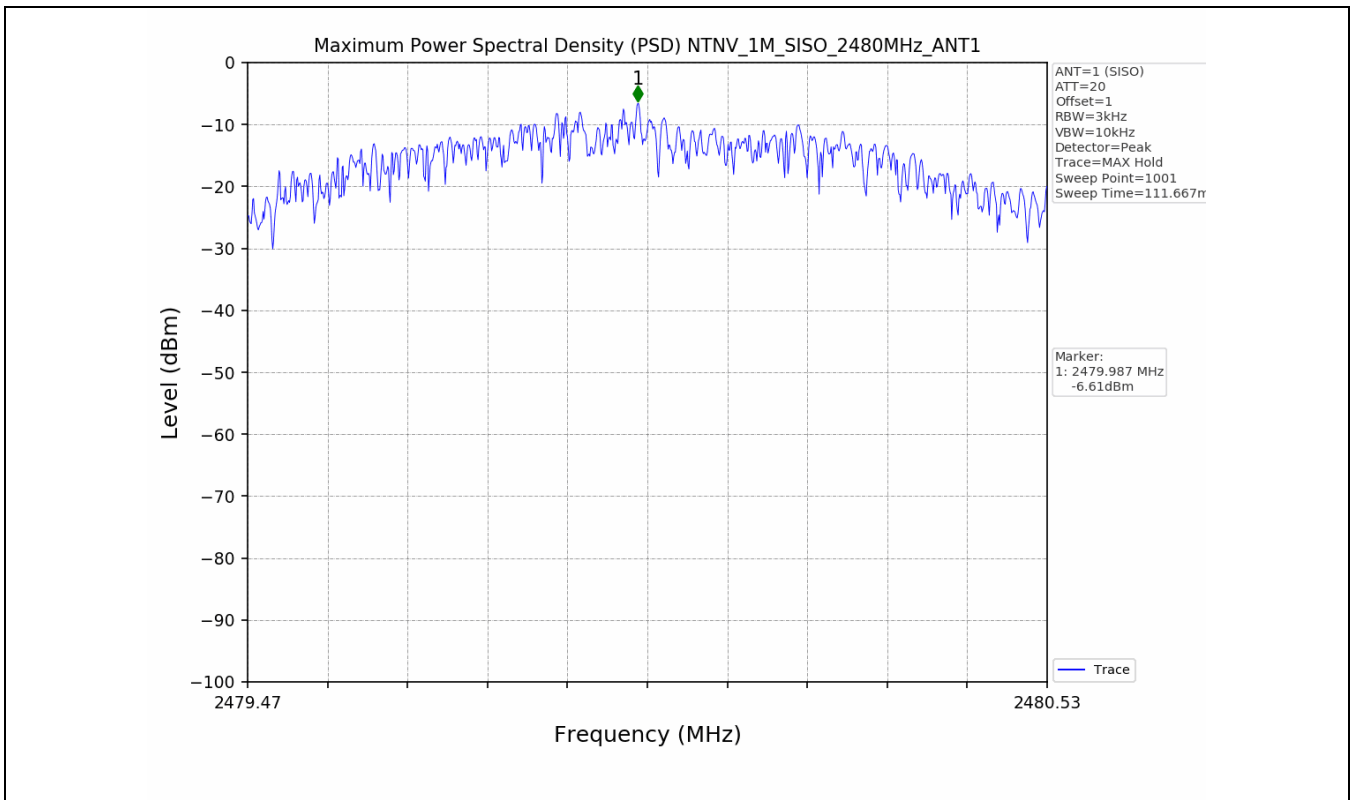

2.2 Test Graph

3. Maximum Power Spectral Density (PSD)

3.1 Test Result

Test Mode	Frequency (MHz)	Tx Type	Maximum Power Spectral Density (dBm/3KHz)	Limits (dBm/3KHz)	Verdict
			Ant 1		
1M	2402	SISO	-6.84	≤8	PASS
	2440	SISO	-6.23	≤8	PASS
	2480	SISO	-6.61	≤8	PASS
2M	2402	SISO	-8.43	≤8	PASS
	2440	SISO	-7.95	≤8	PASS
	2480	SISO	-8.22	≤8	PASS

3.2 Test Graph

4. Unwanted Emissions in Non-restricted Frequency Bands

4.1 Test Result

Test Mode	Frequency (MHz)	TX Type	ANT No.	Spurious Conducted Emission (dBm)	Limits (dBm)	Verdict
1M	2402	SISO	1	Refer to test graph	-12.75	PASS
	2440	SISO	1	Refer to test graph	-12.75	PASS
	2480	SISO	1	Refer to test graph	-12.75	PASS
2M	2402	SISO	1	Refer to test graph	-13.02	PASS
	2440	SISO	1	Refer to test graph	-13.02	PASS
	2480	SISO	1	Refer to test graph	-13.02	PASS