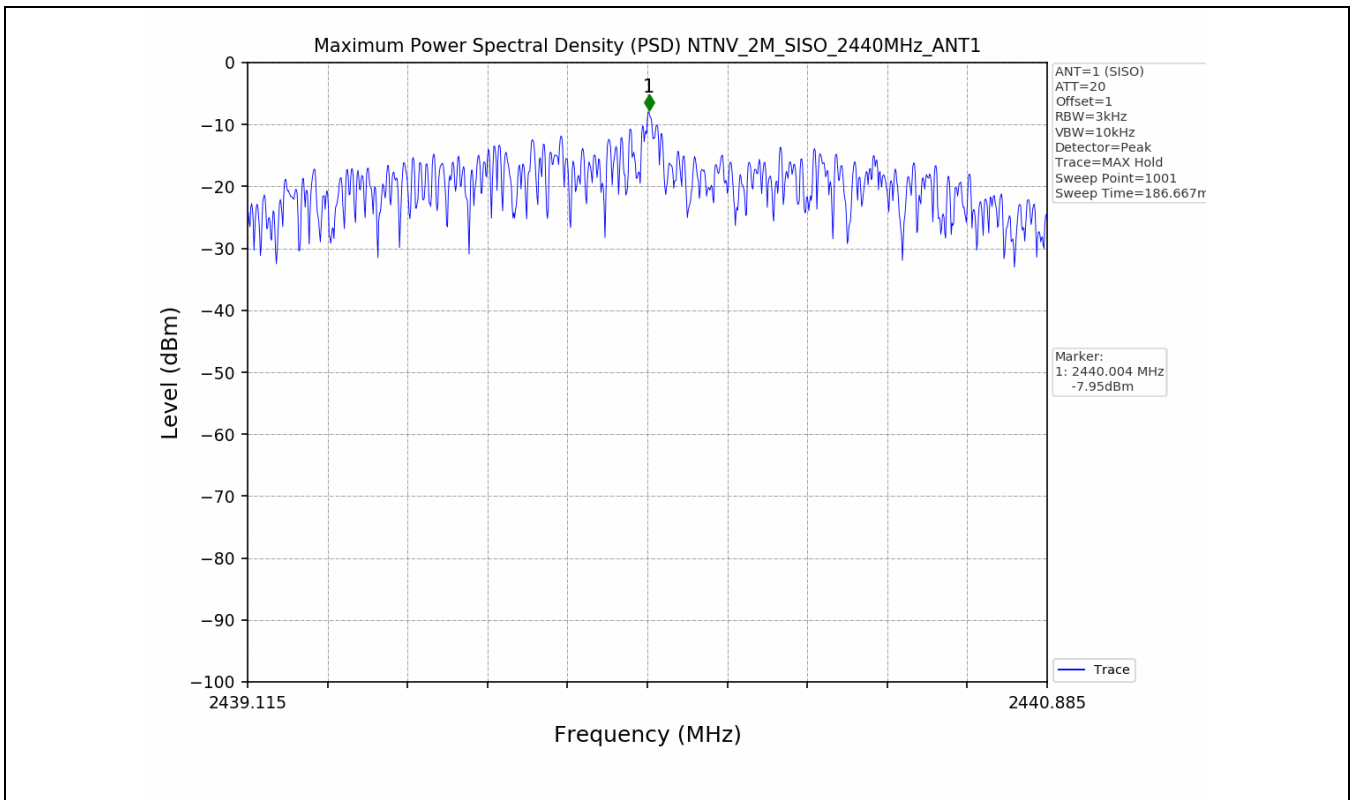

2.2 Test Graph

3. Maximum Power Spectral Density (PSD)

3.1 Test Result

Test Mode	Frequency (MHz)	Tx Type	Maximum Power Spectral Density (dBm/3KHz)	Limits (dBm/3KHz)	Verdict
			Ant 1		
1M	2402	SISO	-6.84	≤8	PASS
	2440	SISO	-6.23	≤8	PASS
	2480	SISO	-6.61	≤8	PASS
2M	2402	SISO	-8.43	≤8	PASS
	2440	SISO	-7.95	≤8	PASS
	2480	SISO	-8.22	≤8	PASS

3.2 Test Graph

4. Unwanted Emissions in Non-restricted Frequency Bands

4.1 Test Result

Test Mode	Frequency (MHz)	TX Type	ANT No.	Spurious Conducted Emission (dBm)	Limits (dBm)	Verdict
1M	2402	SISO	1	Refer to test graph	-12.75	PASS
	2440	SISO	1	Refer to test graph	-12.75	PASS
	2480	SISO	1	Refer to test graph	-12.75	PASS
2M	2402	SISO	1	Refer to test graph	-13.02	PASS
	2440	SISO	1	Refer to test graph	-13.02	PASS
	2480	SISO	1	Refer to test graph	-13.02	PASS