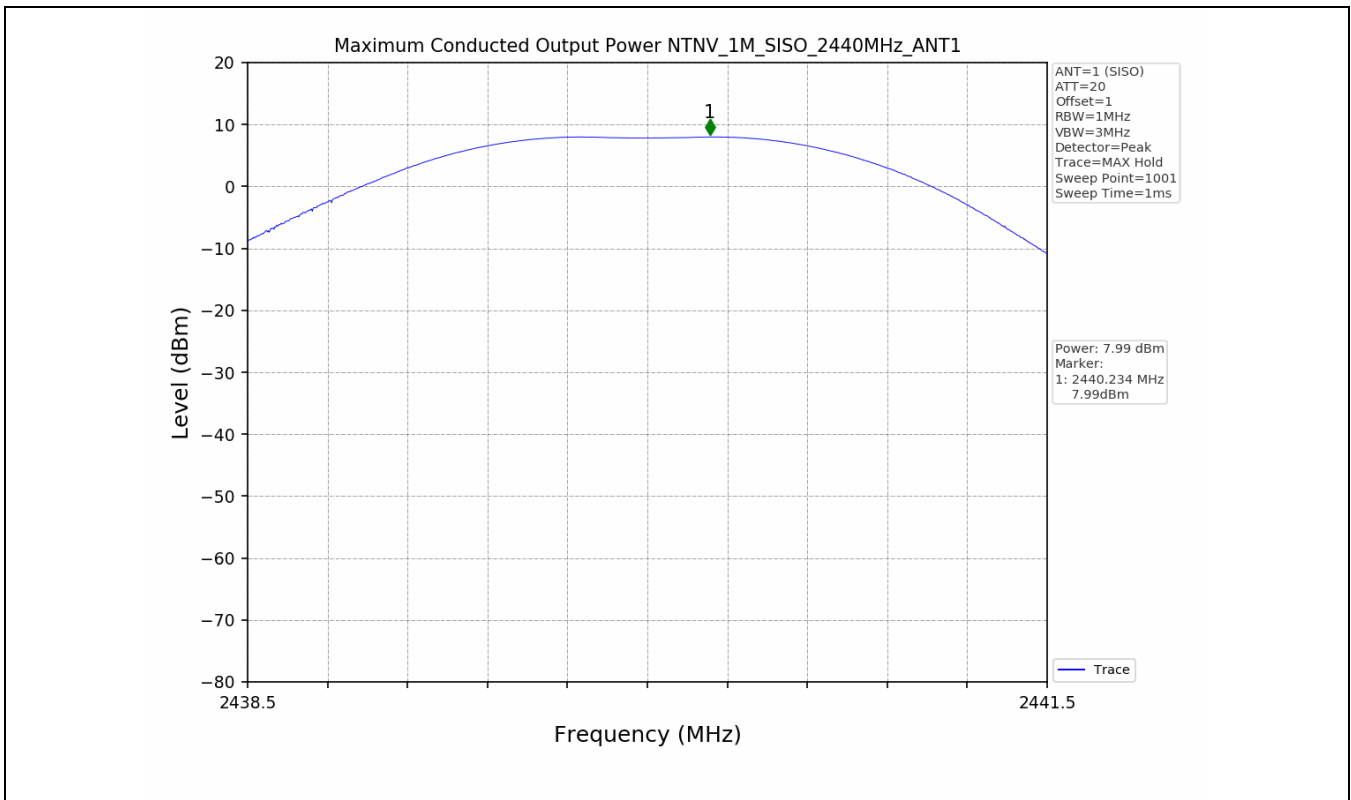

1.2 Test Graph - 6dB Bandwidth

1.3 Test Graph - 99% Occupied Bandwidth

2. Maximum Conducted Output Power

2.1 Test Result

Test Mode	Frequency (MHz)	Tx Type	Measured Peak Output Power (dBm)	Limits (dBm)	Verdict
			Ant 1		
1M	2402	SISO	7.27	30	PASS
	2440	SISO	7.99	30	PASS
	2480	SISO	7.54	30	PASS
2M	2402	SISO	7.19	30	PASS
	2440	SISO	7.85	30	PASS
	2480	SISO	7.55	30	PASS

2.2 Test Graph

3. Maximum Power Spectral Density (PSD)

3.1 Test Result

Test Mode	Frequency (MHz)	Tx Type	Maximum Power Spectral Density (dBm/3KHz)	Limits (dBm/3KHz)	Verdict
			Ant 1		
1M	2402	SISO	-6.84	≤8	PASS
	2440	SISO	-6.23	≤8	PASS
	2480	SISO	-6.61	≤8	PASS
2M	2402	SISO	-8.43	≤8	PASS
	2440	SISO	-7.95	≤8	PASS
	2480	SISO	-8.22	≤8	PASS