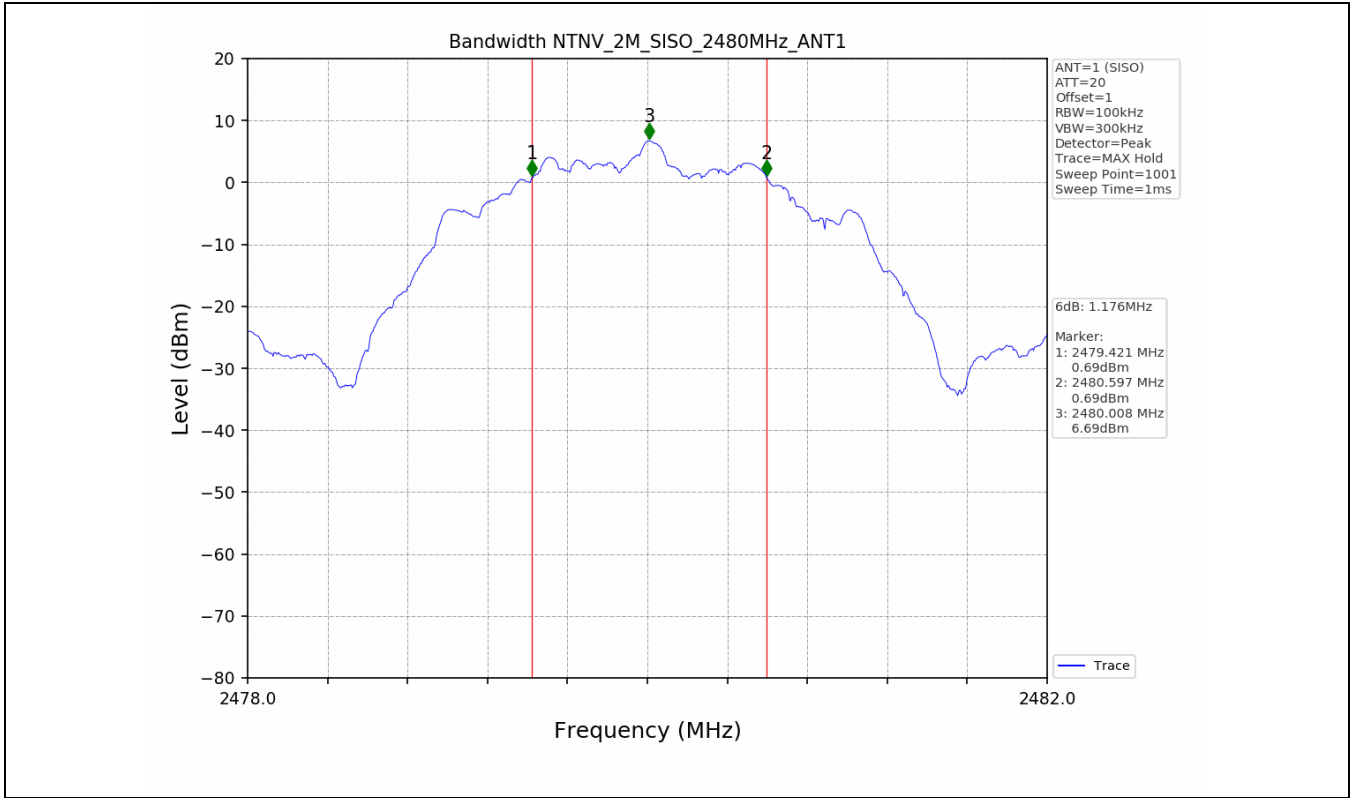

Appendix for 15.247

1. Bandwidth

1.1 Test Result

Test Mode	Frequency (MHz)	TX Type	ANT No.	6dB Bandwidth		Verdict
				Test Result (MHz)	Limits (MHz)	
1M	2402	SISO	1	0.716	≥0.5	PASS
	2440	SISO	1	0.715	≥0.5	PASS
	2480	SISO	1	0.706	≥0.5	PASS
2M	2402	SISO	1	1.179	≥0.5	PASS
	2440	SISO	1	1.180	≥0.5	PASS
	2480	SISO	1	1.176	≥0.5	PASS

Test Mode	Frequency (MHz)	TX Type	ANT No.	99% Occupied Bandwidth	
				Test Result (MHz)	
1M	2402	SISO	1	1.059	Only for Report Use
	2440	SISO	1	1.059	Only for Report Use
	2480	SISO	1	1.060	Only for Report Use
2M	2402	SISO	1	2.089	Only for Report Use
	2440	SISO	1	2.090	Only for Report Use
	2480	SISO	1	2.090	Only for Report Use

1.2 Test Graph - 6dB Bandwidth

1.3 Test Graph - 99% Occupied Bandwidth

2. Maximum Conducted Output Power

2.1 Test Result

Test Mode	Frequency (MHz)	Tx Type	Measured Peak Output Power (dBm)	Limits (dBm)	Verdict
			Ant 1		
1M	2402	SISO	7.27	30	PASS
	2440	SISO	7.99	30	PASS
	2480	SISO	7.54	30	PASS
2M	2402	SISO	7.19	30	PASS
	2440	SISO	7.85	30	PASS
	2480	SISO	7.55	30	PASS

2.2 Test Graph

3. Maximum Power Spectral Density (PSD)

3.1 Test Result

Test Mode	Frequency (MHz)	Tx Type	Maximum Power Spectral Density (dBm/3KHz)	Limits (dBm/3KHz)	Verdict
			Ant 1		
1M	2402	SISO	-6.84	≤8	PASS
	2440	SISO	-6.23	≤8	PASS
	2480	SISO	-6.61	≤8	PASS
2M	2402	SISO	-8.43	≤8	PASS
	2440	SISO	-7.95	≤8	PASS
	2480	SISO	-8.22	≤8	PASS