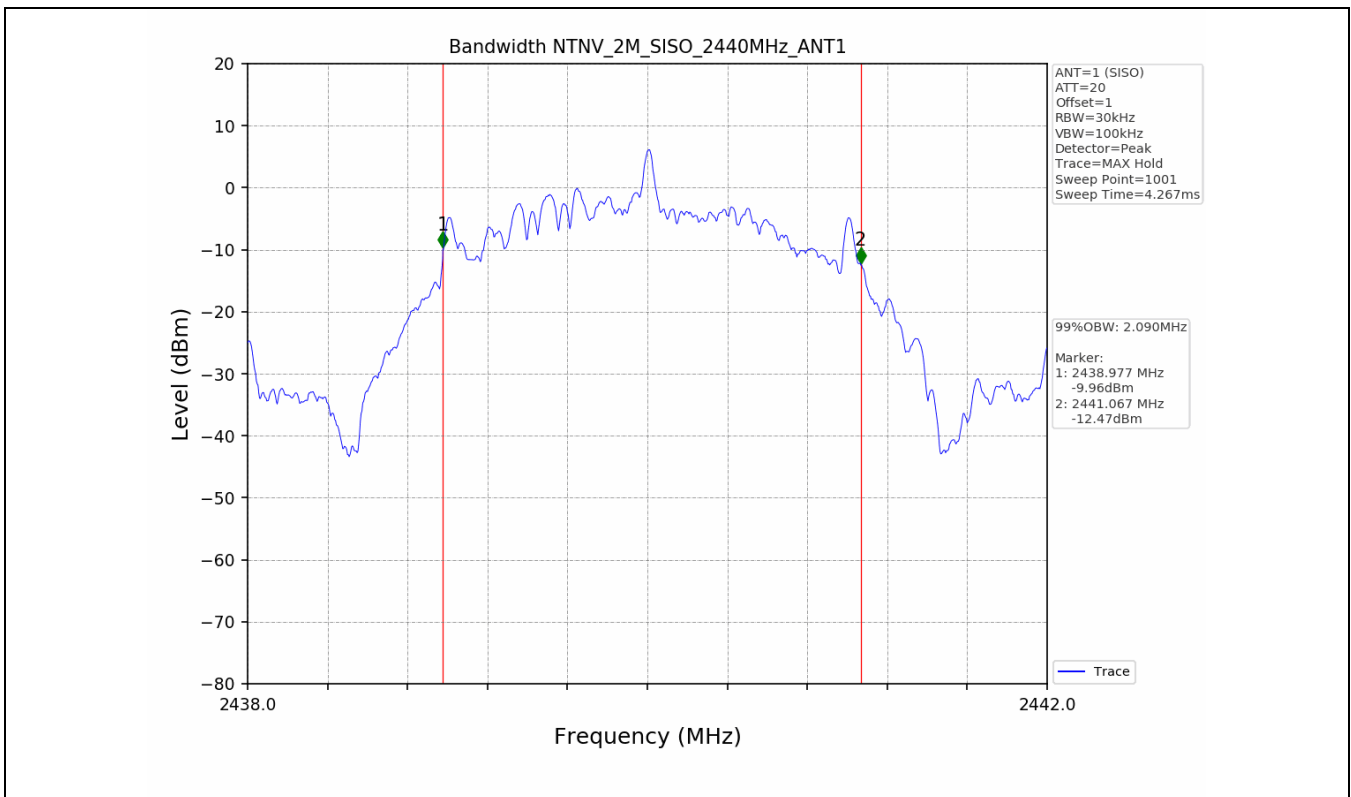

Test Mode	Frequency (MHz)	TX Type	ANT No.	99% Occupied Bandwidth	
				Test Result (MHz)	
1M	2402	SISO	1	1.059	Only for Report Use
	2440	SISO	1	1.059	Only for Report Use
	2480	SISO	1	1.060	Only for Report Use
2M	2402	SISO	1	2.089	Only for Report Use
	2440	SISO	1	2.090	Only for Report Use
	2480	SISO	1	2.090	Only for Report Use

1.2 Test Graph - 6dB Bandwidth

1.3 Test Graph - 99% Occupied Bandwidth

2. Maximum Conducted Output Power

2.1 Test Result

Test Mode	Frequency (MHz)	Tx Type	Measured Peak Output Power (dBm)	Limits (dBm)	Verdict
			Ant 1		
1M	2402	SISO	7.27	30	PASS
	2440	SISO	7.99	30	PASS
	2480	SISO	7.54	30	PASS
2M	2402	SISO	7.19	30	PASS
	2440	SISO	7.85	30	PASS
	2480	SISO	7.55	30	PASS

2.2 Test Graph

3. Maximum Power Spectral Density (PSD)

3.1 Test Result

Test Mode	Frequency (MHz)	Tx Type	Maximum Power Spectral Density (dBm/3KHz)	Limits (dBm/3KHz)	Verdict
			Ant 1		
1M	2402	SISO	-6.84	≤8	PASS
	2440	SISO	-6.23	≤8	PASS
	2480	SISO	-6.61	≤8	PASS
2M	2402	SISO	-8.43	≤8	PASS
	2440	SISO	-7.95	≤8	PASS
	2480	SISO	-8.22	≤8	PASS

3.2 Test Graph

4. Unwanted Emissions in Non-restricted Frequency Bands

4.1 Test Result

Test Mode	Frequency (MHz)	TX Type	ANT No.	Spurious Conducted Emission (dBm)	Limits (dBm)	Verdict
1M	2402	SISO	1	Refer to test graph	-12.75	PASS
	2440	SISO	1	Refer to test graph	-12.75	PASS
	2480	SISO	1	Refer to test graph	-12.75	PASS
2M	2402	SISO	1	Refer to test graph	-13.02	PASS
	2440	SISO	1	Refer to test graph	-13.02	PASS
	2480	SISO	1	Refer to test graph	-13.02	PASS