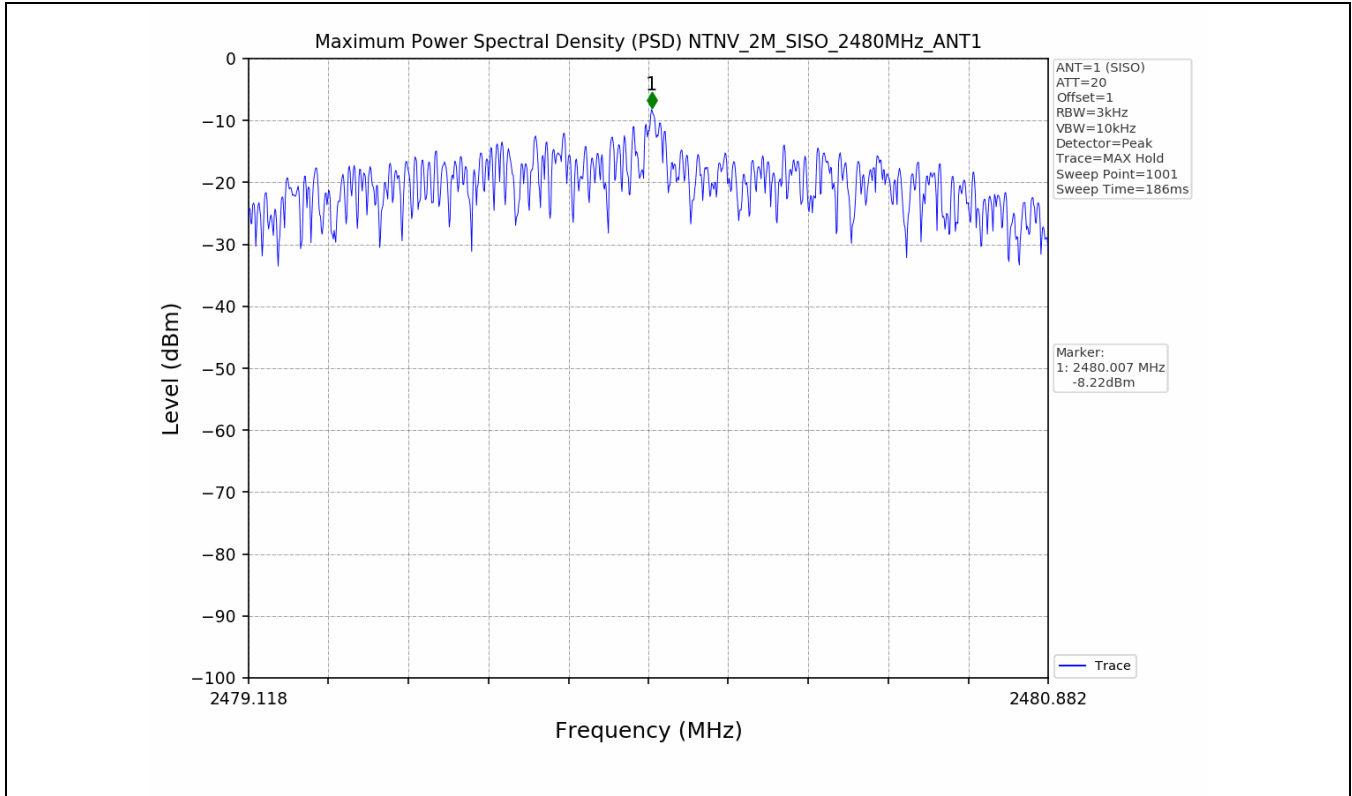

2.2 Test Graph

3. Maximum Power Spectral Density (PSD)

3.1 Test Result

Test Mode	Frequency (MHz)	Tx Type	Maximum Power Spectral Density (dBm/3KHz)	Limits (dBm/3KHz)	Verdict
			Ant 1		
1M	2402	SISO	-6.84	≤8	PASS
	2440	SISO	-6.23	≤8	PASS
	2480	SISO	-6.61	≤8	PASS
2M	2402	SISO	-8.43	≤8	PASS
	2440	SISO	-7.95	≤8	PASS
	2480	SISO	-8.22	≤8	PASS

3.2 Test Graph

4. Unwanted Emissions in Non-restricted Frequency Bands

4.1 Test Result

Test Mode	Frequency (MHz)	TX Type	ANT No.	Spurious Conducted Emission (dBm)	Limits (dBm)	Verdict
1M	2402	SISO	1	Refer to test graph	-12.75	PASS
	2440	SISO	1	Refer to test graph	-12.75	PASS
	2480	SISO	1	Refer to test graph	-12.75	PASS
2M	2402	SISO	1	Refer to test graph	-13.02	PASS
	2440	SISO	1	Refer to test graph	-13.02	PASS
	2480	SISO	1	Refer to test graph	-13.02	PASS