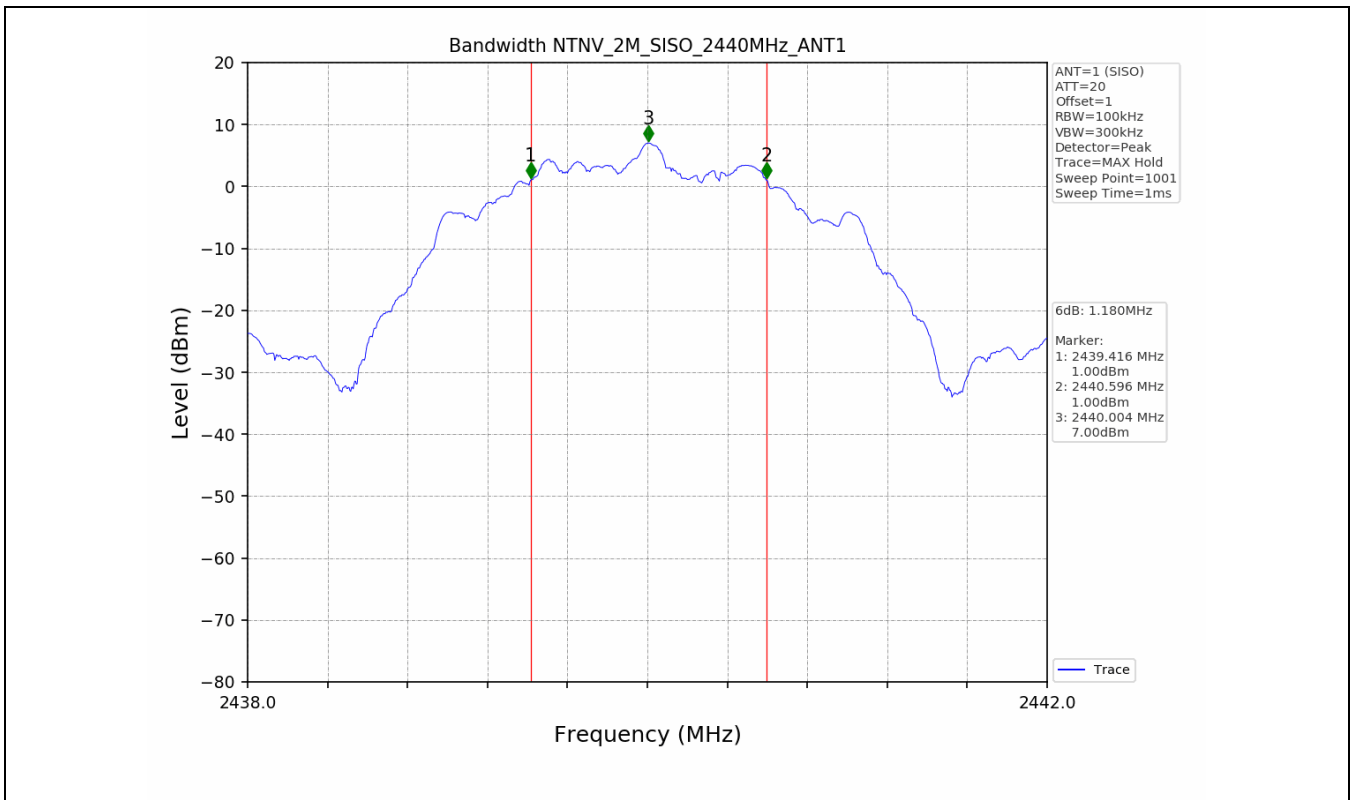

Appendix for 15.247

1. Bandwidth

1.1 Test Result

Test Mode	Frequency (MHz)	TX Type	ANT No.	6dB Bandwidth		Verdict
				Test Result (MHz)	Limits (MHz)	
1M	2402	SISO	1	0.716	≥0.5	PASS
	2440	SISO	1	0.715	≥0.5	PASS
	2480	SISO	1	0.706	≥0.5	PASS
2M	2402	SISO	1	1.179	≥0.5	PASS
	2440	SISO	1	1.180	≥0.5	PASS
	2480	SISO	1	1.176	≥0.5	PASS

Test Mode	Frequency (MHz)	TX Type	ANT No.	99% Occupied Bandwidth	
				Test Result (MHz)	
1M	2402	SISO	1	1.059	Only for Report Use
	2440	SISO	1	1.059	Only for Report Use
	2480	SISO	1	1.060	Only for Report Use
2M	2402	SISO	1	2.089	Only for Report Use
	2440	SISO	1	2.090	Only for Report Use
	2480	SISO	1	2.090	Only for Report Use

1.2 Test Graph - 6dB Bandwidth

1.3 Test Graph - 99% Occupied Bandwidth

2. Maximum Conducted Output Power

2.1 Test Result

Test Mode	Frequency (MHz)	Tx Type	Measured Peak Output Power (dBm)	Limits (dBm)	Verdict
			Ant 1		
1M	2402	SISO	7.27	30	PASS
	2440	SISO	7.99	30	PASS
	2480	SISO	7.54	30	PASS
2M	2402	SISO	7.19	30	PASS
	2440	SISO	7.85	30	PASS
	2480	SISO	7.55	30	PASS

2.2 Test Graph

3. Maximum Power Spectral Density (PSD)

3.1 Test Result

Test Mode	Frequency (MHz)	Tx Type	Maximum Power Spectral Density (dBm/3KHz)	Limits (dBm/3KHz)	Verdict
			Ant 1		
1M	2402	SISO	-6.84	≤8	PASS
	2440	SISO	-6.23	≤8	PASS
	2480	SISO	-6.61	≤8	PASS
2M	2402	SISO	-8.43	≤8	PASS
	2440	SISO	-7.95	≤8	PASS
	2480	SISO	-8.22	≤8	PASS