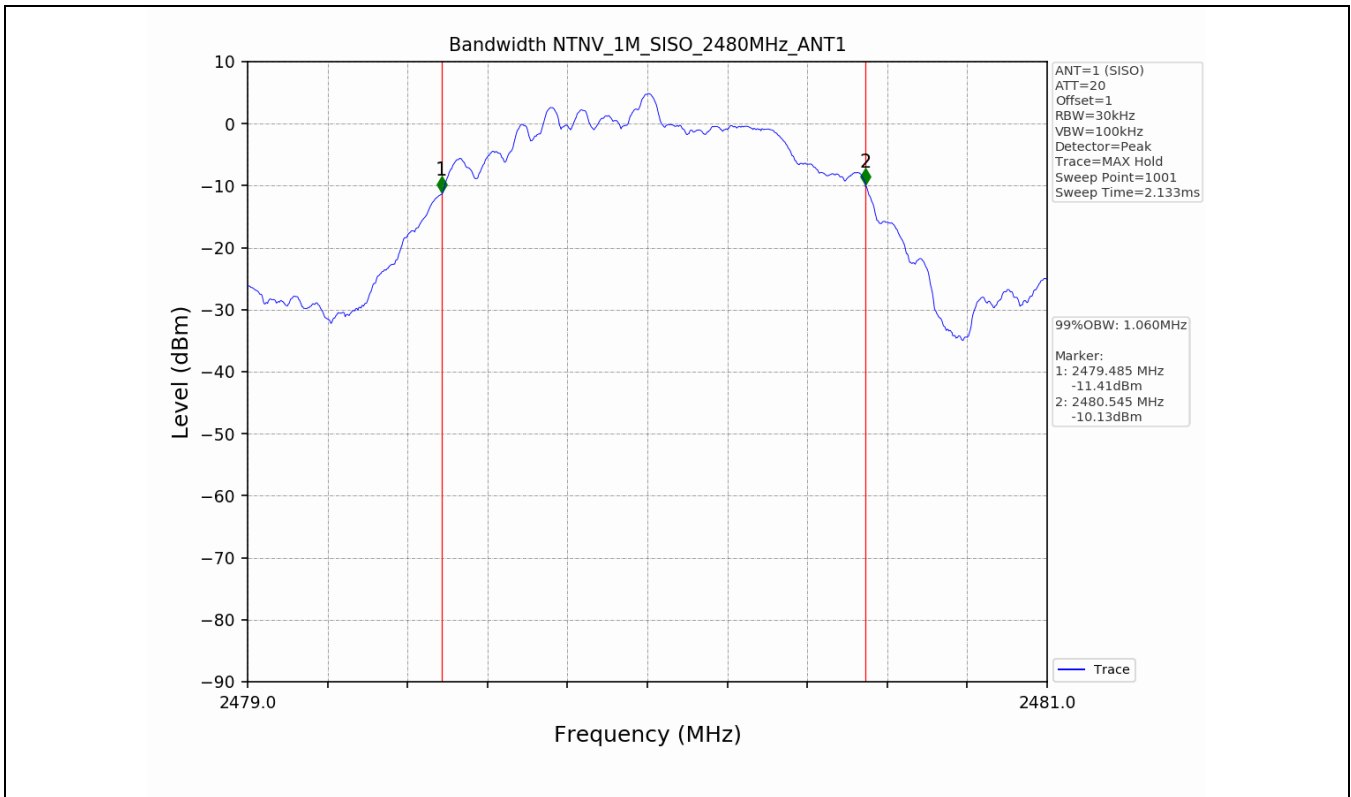

Test Mode	Frequency (MHz)	TX Type	ANT No.	99% Occupied Bandwidth	
				Test Result (MHz)	
1M	2402	SISO	1	1.059	Only for Report Use
	2440	SISO	1	1.059	Only for Report Use
	2480	SISO	1	1.060	Only for Report Use
2M	2402	SISO	1	2.089	Only for Report Use
	2440	SISO	1	2.090	Only for Report Use
	2480	SISO	1	2.090	Only for Report Use

1.2 Test Graph - 6dB Bandwidth

1.3 Test Graph - 99% Occupied Bandwidth

2. Maximum Conducted Output Power

2.1 Test Result

Test Mode	Frequency (MHz)	Tx Type	Measured Peak Output Power (dBm)	Limits (dBm)	Verdict
			Ant 1		
1M	2402	SISO	7.27	30	PASS
	2440	SISO	7.99	30	PASS
	2480	SISO	7.54	30	PASS
2M	2402	SISO	7.19	30	PASS
	2440	SISO	7.85	30	PASS
	2480	SISO	7.55	30	PASS

2.2 Test Graph

3. Maximum Power Spectral Density (PSD)

3.1 Test Result

Test Mode	Frequency (MHz)	Tx Type	Maximum Power Spectral Density (dBm/3KHz)	Limits (dBm/3KHz)	Verdict
			Ant 1		
1M	2402	SISO	-6.84	≤8	PASS
	2440	SISO	-6.23	≤8	PASS
	2480	SISO	-6.61	≤8	PASS
2M	2402	SISO	-8.43	≤8	PASS
	2440	SISO	-7.95	≤8	PASS
	2480	SISO	-8.22	≤8	PASS

3.2 Test Graph

4. Unwanted Emissions in Non-restricted Frequency Bands

4.1 Test Result

Test Mode	Frequency (MHz)	TX Type	ANT No.	Spurious Conducted Emission (dBm)	Limits (dBm)	Verdict
1M	2402	SISO	1	Refer to test graph	-12.75	PASS
	2440	SISO	1	Refer to test graph	-12.75	PASS
	2480	SISO	1	Refer to test graph	-12.75	PASS
2M	2402	SISO	1	Refer to test graph	-13.02	PASS
	2440	SISO	1	Refer to test graph	-13.02	PASS
	2480	SISO	1	Refer to test graph	-13.02	PASS