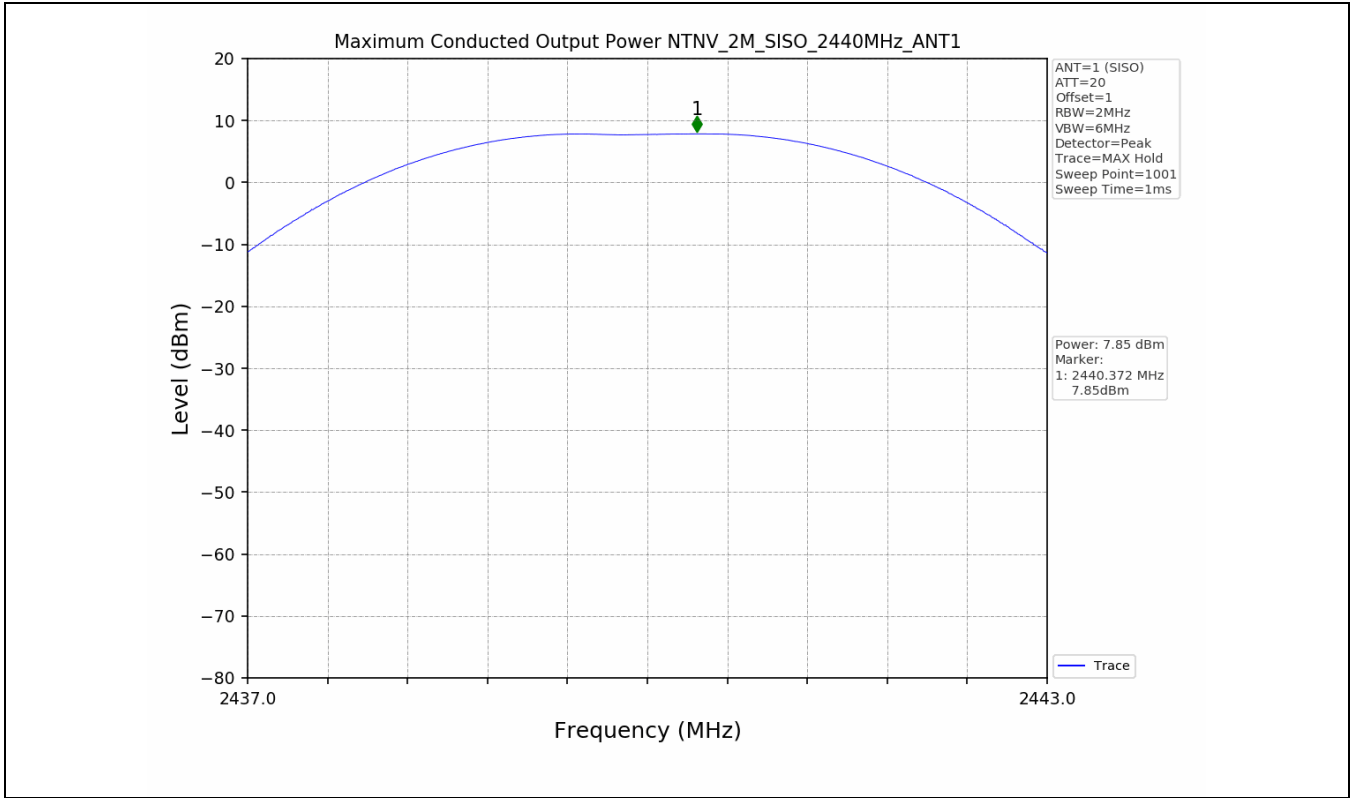

1.2 Test Graph - 6dB Bandwidth

1.3 Test Graph - 99% Occupied Bandwidth

2. Maximum Conducted Output Power

2.1 Test Result

Test Mode	Frequency (MHz)	Tx Type	Measured Peak Output Power (dBm)	Limits (dBm)	Verdict
			Ant 1		
1M	2402	SISO	7.27	30	PASS
	2440	SISO	7.99	30	PASS
	2480	SISO	7.54	30	PASS
2M	2402	SISO	7.19	30	PASS
	2440	SISO	7.85	30	PASS
	2480	SISO	7.55	30	PASS

2.2 Test Graph

3. Maximum Power Spectral Density (PSD)

3.1 Test Result

Test Mode	Frequency (MHz)	Tx Type	Maximum Power Spectral Density (dBm/3KHz)	Limits (dBm/3KHz)	Verdict
			Ant 1		
1M	2402	SISO	-6.84	≤8	PASS
	2440	SISO	-6.23	≤8	PASS
	2480	SISO	-6.61	≤8	PASS
2M	2402	SISO	-8.43	≤8	PASS
	2440	SISO	-7.95	≤8	PASS
	2480	SISO	-8.22	≤8	PASS