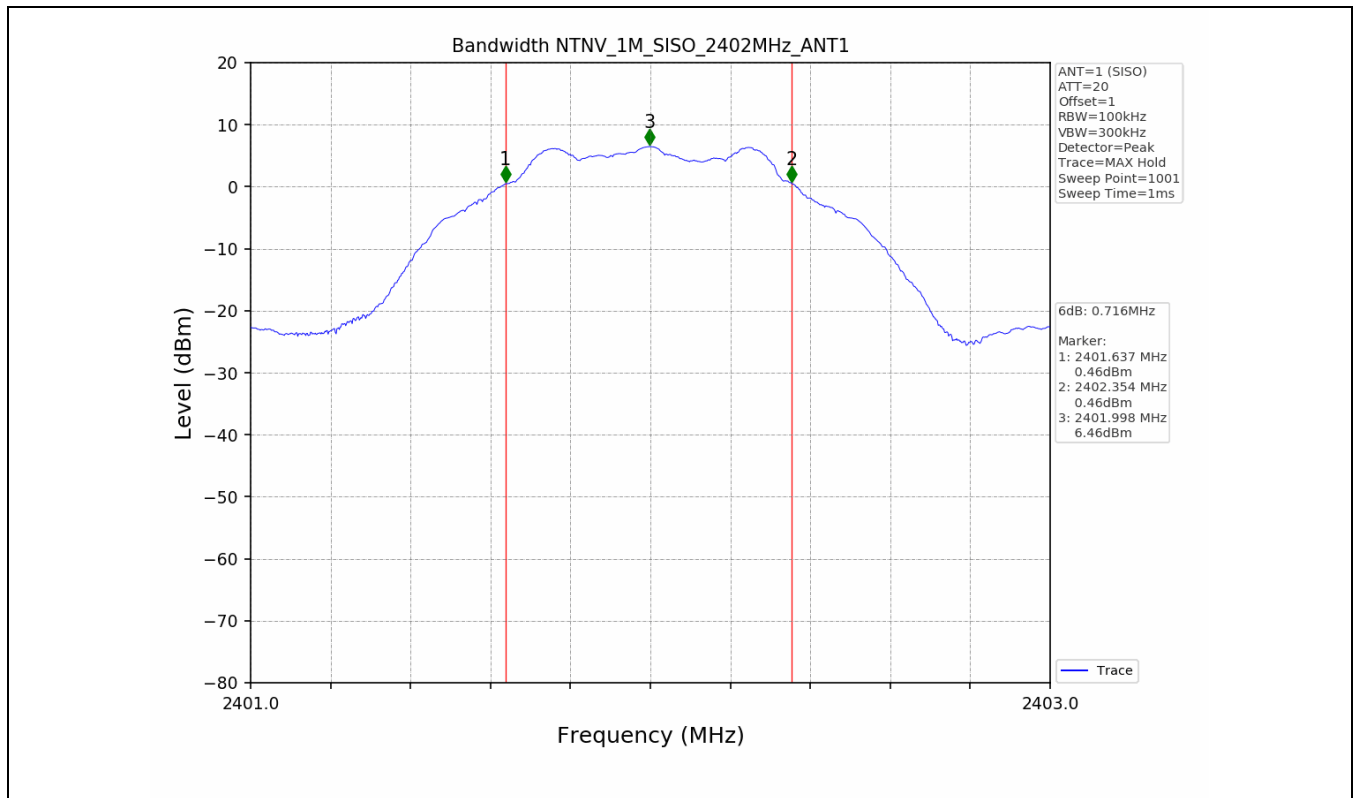

Appendix for 15.247

1. Bandwidth

1.1 Test Result

Test Mode	Frequency (MHz)	TX Type	ANT No.	6dB Bandwidth		Verdict
				Test Result (MHz)	Limits (MHz)	
1M	2402	SISO	1	0.716	≥0.5	PASS
	2440	SISO	1	0.715	≥0.5	PASS
	2480	SISO	1	0.706	≥0.5	PASS
2M	2402	SISO	1	1.179	≥0.5	PASS
	2440	SISO	1	1.180	≥0.5	PASS
	2480	SISO	1	1.176	≥0.5	PASS

Test Mode	Frequency (MHz)	TX Type	ANT No.	99% Occupied Bandwidth	
				Test Result (MHz)	
1M	2402	SISO	1	1.059	Only for Report Use
	2440	SISO	1	1.059	Only for Report Use
	2480	SISO	1	1.060	Only for Report Use
2M	2402	SISO	1	2.089	Only for Report Use
	2440	SISO	1	2.090	Only for Report Use
	2480	SISO	1	2.090	Only for Report Use

1.2 Test Graph - 6dB Bandwidth

1.3 Test Graph - 99% Occupied Bandwidth

2. Maximum Conducted Output Power

2.1 Test Result

Test Mode	Frequency (MHz)	Tx Type	Measured Peak Output Power (dBm)	Limits (dBm)	Verdict
			Ant 1		
1M	2402	SISO	7.27	30	PASS
	2440	SISO	7.99	30	PASS
	2480	SISO	7.54	30	PASS
2M	2402	SISO	7.19	30	PASS
	2440	SISO	7.85	30	PASS
	2480	SISO	7.55	30	PASS

2.2 Test Graph

3. Maximum Power Spectral Density (PSD)

3.1 Test Result

Test Mode	Frequency (MHz)	Tx Type	Maximum Power Spectral Density (dBm/3KHz)	Limits (dBm/3KHz)	Verdict
			Ant 1		
1M	2402	SISO	-6.84	≤8	PASS
	2440	SISO	-6.23	≤8	PASS
	2480	SISO	-6.61	≤8	PASS
2M	2402	SISO	-8.43	≤8	PASS
	2440	SISO	-7.95	≤8	PASS
	2480	SISO	-8.22	≤8	PASS