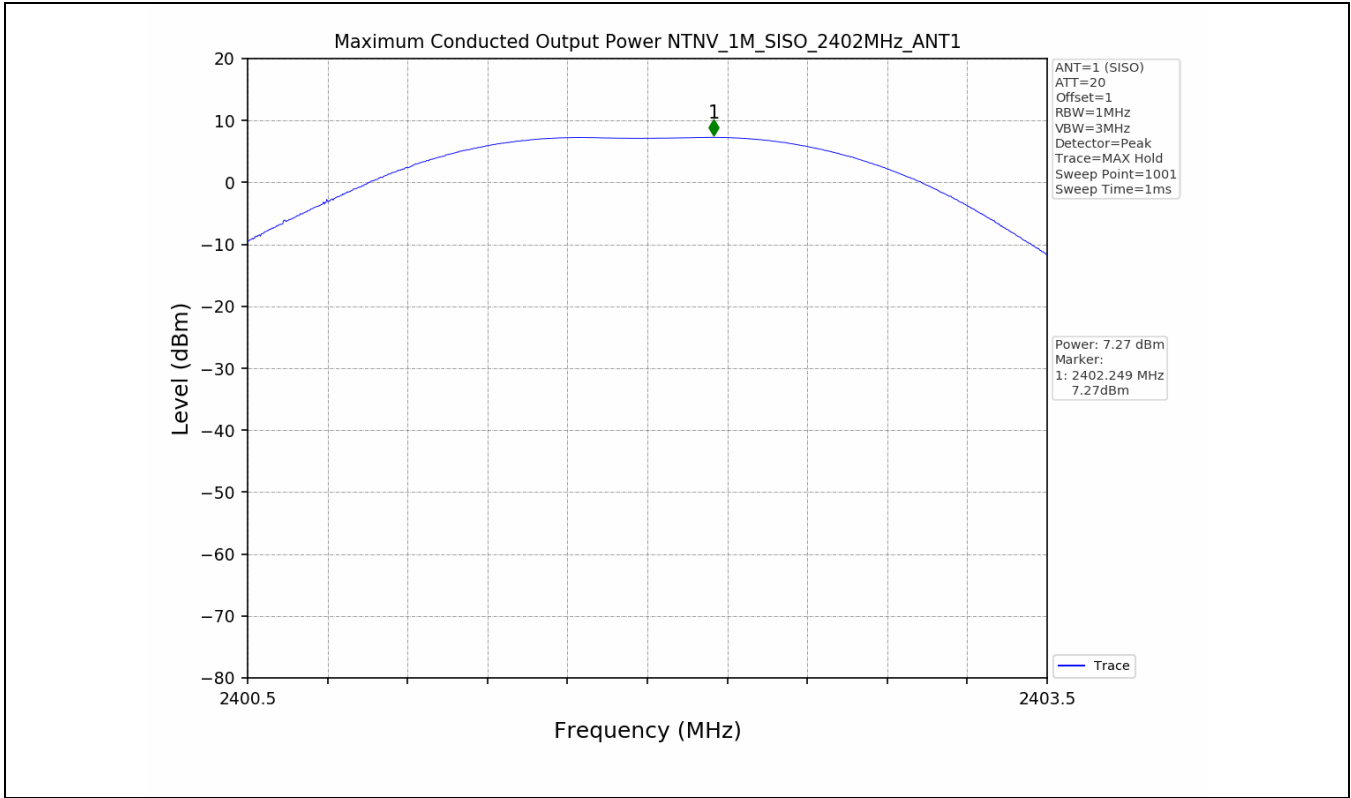

1.2 Test Graph - 6dB Bandwidth

1.3 Test Graph - 99% Occupied Bandwidth

2. Maximum Conducted Output Power

2.1 Test Result

Test Mode	Frequency (MHz)	Tx Type	Measured Peak Output Power (dBm)	Limits (dBm)	Verdict
			Ant 1		
1M	2402	SISO	7.27	30	PASS
	2440	SISO	7.99	30	PASS
	2480	SISO	7.54	30	PASS
2M	2402	SISO	7.19	30	PASS
	2440	SISO	7.85	30	PASS
	2480	SISO	7.55	30	PASS

2.2 Test Graph

3. Maximum Power Spectral Density (PSD)

3.1 Test Result

Test Mode	Frequency (MHz)	Tx Type	Maximum Power Spectral Density (dBm/3KHz)	Limits (dBm/3KHz)	Verdict
			Ant 1		
1M	2402	SISO	-6.84	≤8	PASS
	2440	SISO	-6.23	≤8	PASS
	2480	SISO	-6.61	≤8	PASS
2M	2402	SISO	-8.43	≤8	PASS
	2440	SISO	-7.95	≤8	PASS
	2480	SISO	-8.22	≤8	PASS