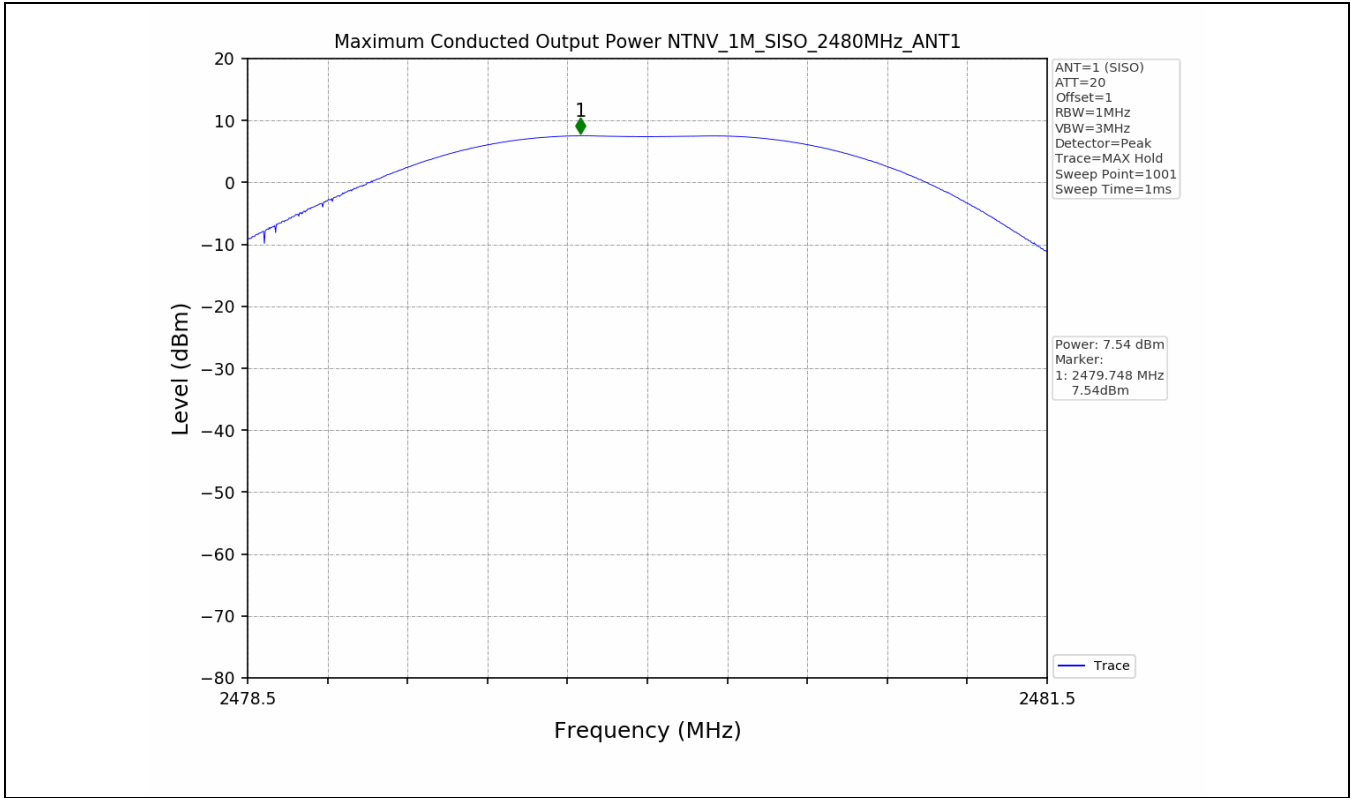

1.2 Test Graph - 6dB Bandwidth

1.3 Test Graph - 99% Occupied Bandwidth

2. Maximum Conducted Output Power

2.1 Test Result

Test Mode	Frequency (MHz)	Tx Type	Measured Peak Output Power (dBm)	Limits (dBm)	Verdict
			Ant 1		
1M	2402	SISO	7.27	30	PASS
	2440	SISO	7.99	30	PASS
	2480	SISO	7.54	30	PASS
2M	2402	SISO	7.19	30	PASS
	2440	SISO	7.85	30	PASS
	2480	SISO	7.55	30	PASS

2.2 Test Graph

3. Maximum Power Spectral Density (PSD)

3.1 Test Result

Test Mode	Frequency (MHz)	Tx Type	Maximum Power Spectral Density (dBm/3KHz)	Limits (dBm/3KHz)	Verdict
			Ant 1		
1M	2402	SISO	-6.84	≤8	PASS
	2440	SISO	-6.23	≤8	PASS
	2480	SISO	-6.61	≤8	PASS
2M	2402	SISO	-8.43	≤8	PASS
	2440	SISO	-7.95	≤8	PASS
	2480	SISO	-8.22	≤8	PASS