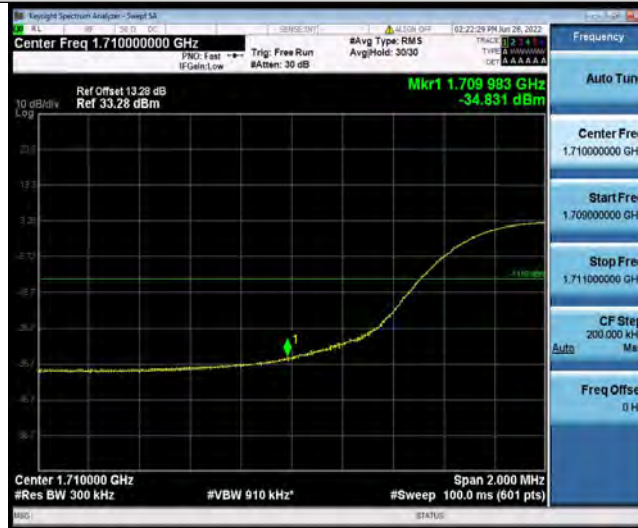

Band66-15MHz-16QAM-132047-75RB#0