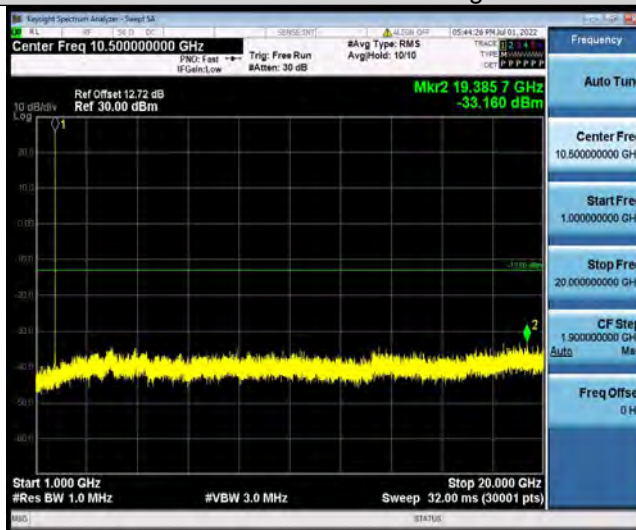

Band66-1.4MHz-16QAM-131979-1RB#0-Range1:30~1000MHz

BUREAU VERITAS

Test Report No.: PSU-QSU2206080111RF03

Band66-1.4MHz-16QAM-131979-1RB#0-Range2:1000~20000MHz

Band66-1.4MHz-16QAM-132322-1RB#0-Range1:30~1000MHz