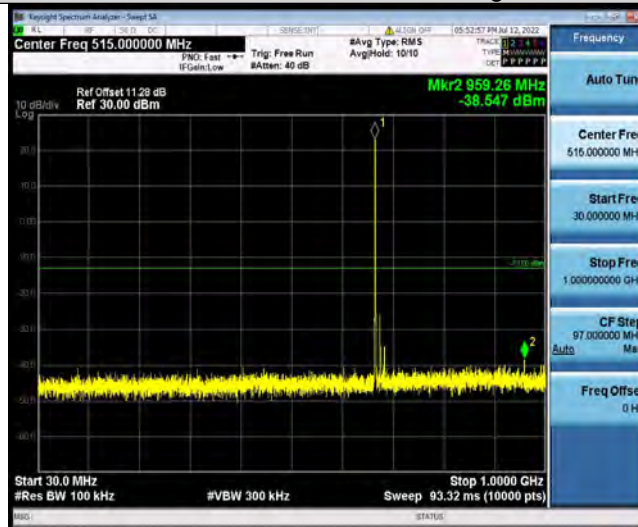

Band71-20MHz-16QAM-133322-1RB#0-Range2:1000~10000MHz