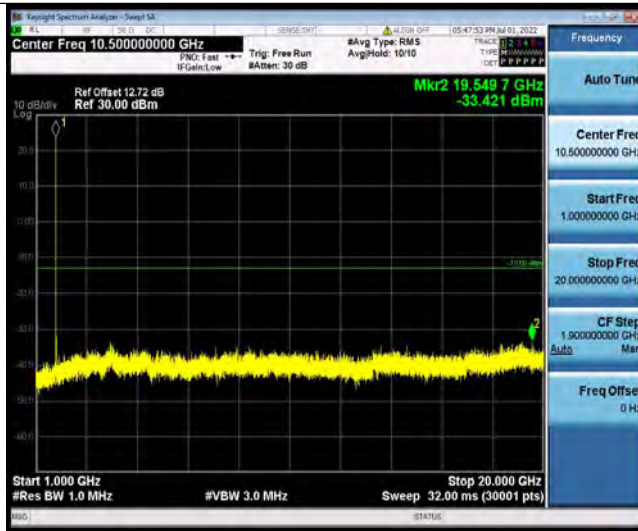

BUREAU VERITAS

Test Report No.: PSU-QSU2206080111RF03

Band66-15MHz-16QAM-132597-1RB#0-Range1:30~1000MHz