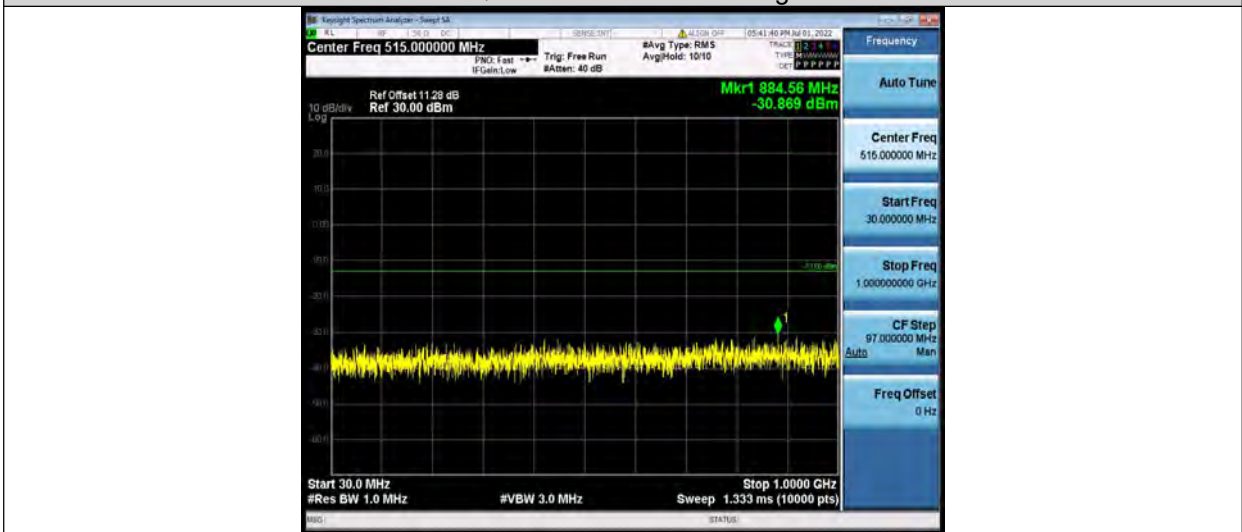

Band66-5MHz-16QAM-131997-1RB#0-Range1:30~1000MHz

Test Report No.: PSU-QSU2206080111RF03

Band66-5MHz-16QAM-131997-1RB#0-Range2: 1000~20000MHz

Band66-5MHz-16QAM-132322-1RB#0-Range1: 30~1000MHz

Band66-5MHz-16QAM-132322-1RB#0-Range2: 1000~20000MHz