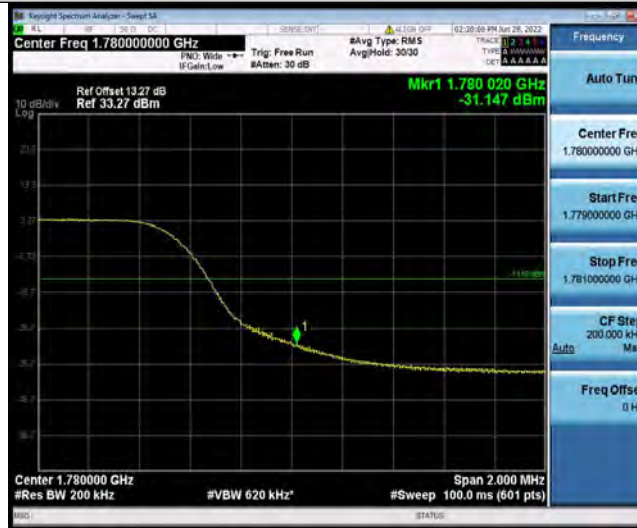

BUREAU VERITAS

Test Report No.: PSU-QSU2206080111RF03

Band66-10MHz-16QAM-132022-1RB#0

Band66-10MHz-16QAM-132022-50RB#0

Band66-10MHz-16QAM-132622-1RB#49

BUREAU VERITAS

Test Report No.: PSU-QSU2206080111RF03

Band66-10MHz-16QAM-132622-50RB#0