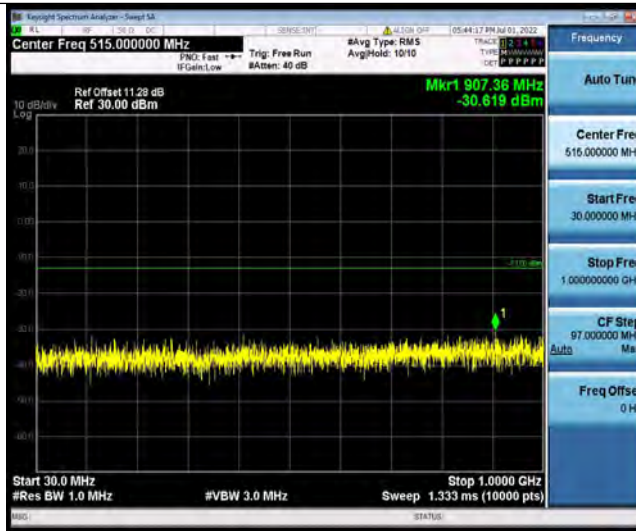

BUREAU VERITAS

Test Report No.: PSU-QSU2206080111RF03

Band66-1.4MHz-16QAM-131979-1RB#0-Range2:1000~20000MHz