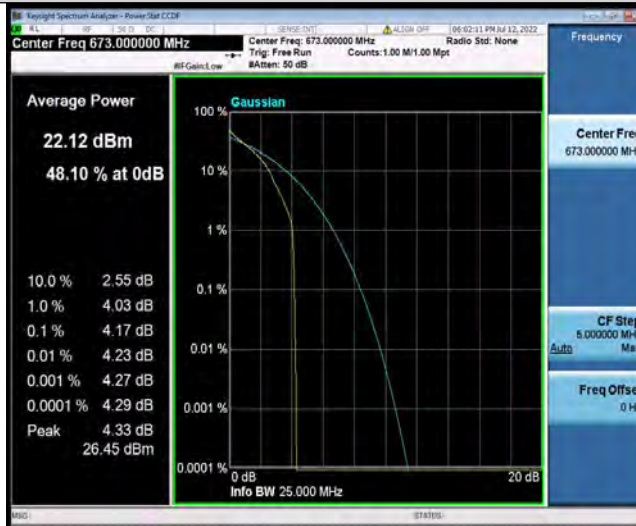

Band71-20MHz-QPSK-133222-100RB#0