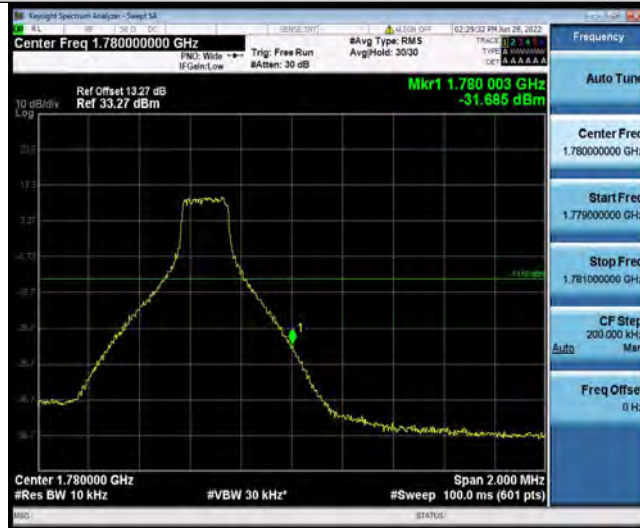

BUREAU VERITAS

Test Report No.: PSU-QSU2206080111RF03

Band66-5MHz-QPSK-132647-25RB#0

Band66-5MHz-16QAM-131997-1RB#0

Band66-5MHz-16QAM-131997-25RB#0

BUREAU VERITAS

Test Report No.: PSU-QSU2206080111RF03

Band66-5MHz-16QAM-132647-1RB#24