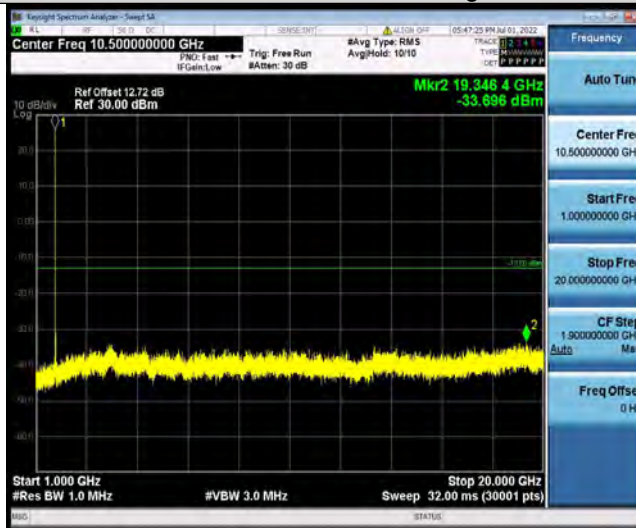

Band66-15MHz-16QAM-132322-1RB#0-Range1:30~1000MHz