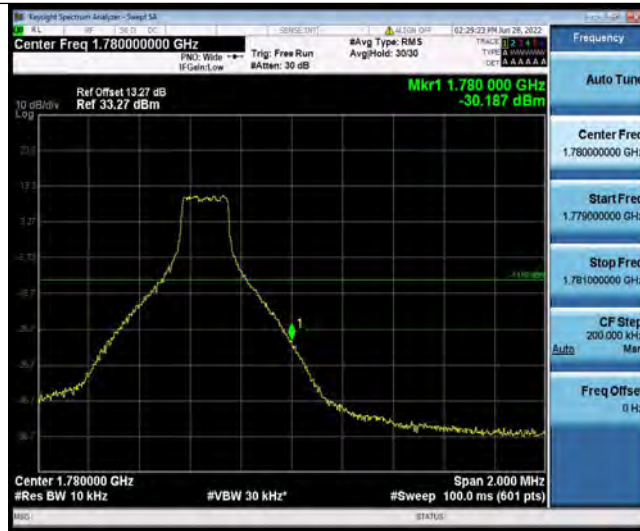

BUREAU VERITAS

Test Report No.: PSU-QSU2206080111RF03

Band66-5MHz-QPSK-132647-25RB#0

Band66-5MHz-16QAM-131997-1RB#0

Band66-5MHz-16QAM-131997-25RB#0

BUREAU VERITAS

Test Report No.: PSU-QSU2206080111RF03

Band66-5MHz-16QAM-132647-1RB#24