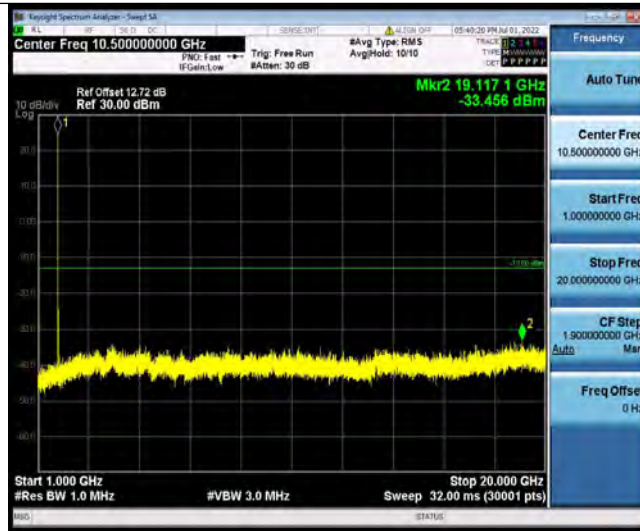

BUREAU VERITAS

Test Report No.: PSU-QSU2206080111RF03

Band66-10MHz-16QAM-132622-1RB#0-Range1:30~1000MHz