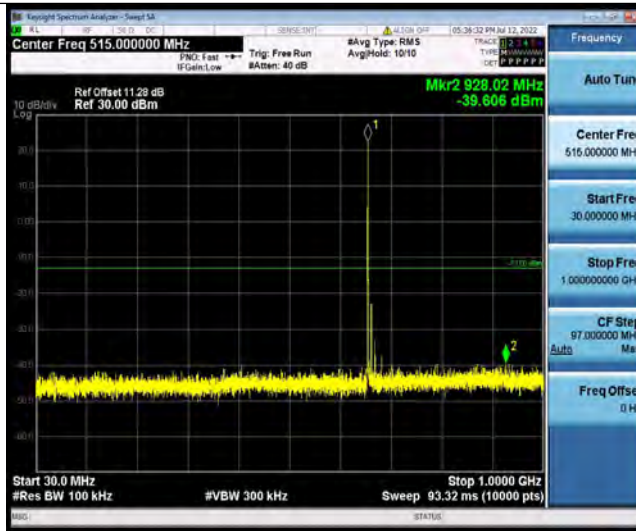

BUREAU VERITAS

Test Report No.: PSU-QSU2206080111RF03

Band71-15MHz-16QAM-133197-1RB#0-Range2:1000~10000MHz