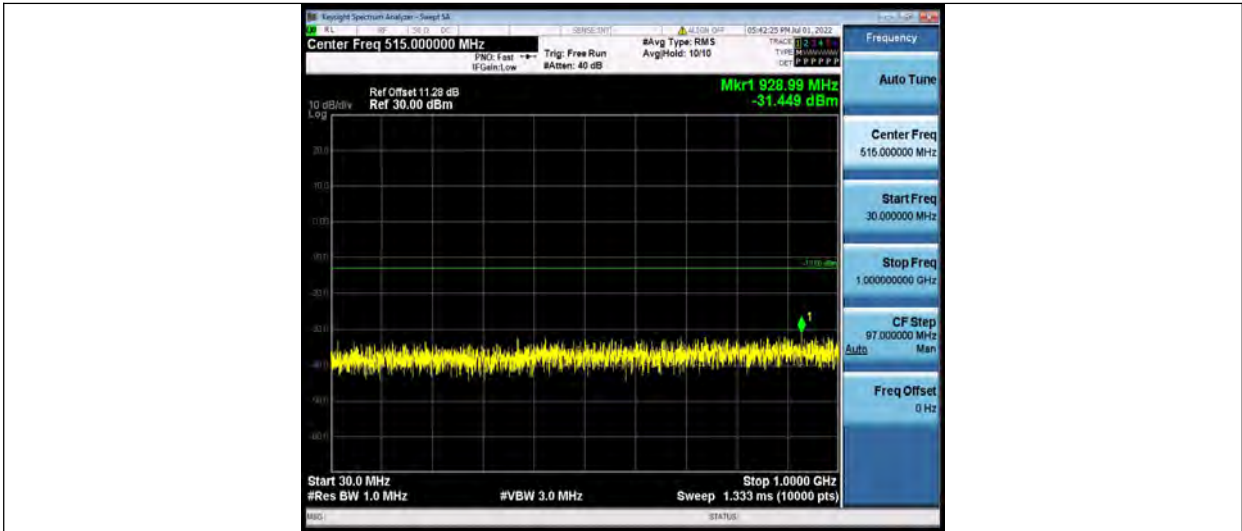

Test Report No.: PSU-QSU2206080111RF03

Band66-15MHz-16QAM-132597-1RB#0-Range1:30~1000MHz

Band66-15MHz-16QAM-132597-1RB#0-Range2:1000~2000MHz

Band66-20MHz-QPSK-132072-1RB#0-Range1:30~1000MHz

Test Report No.: PSU-QSU2206080111RF03