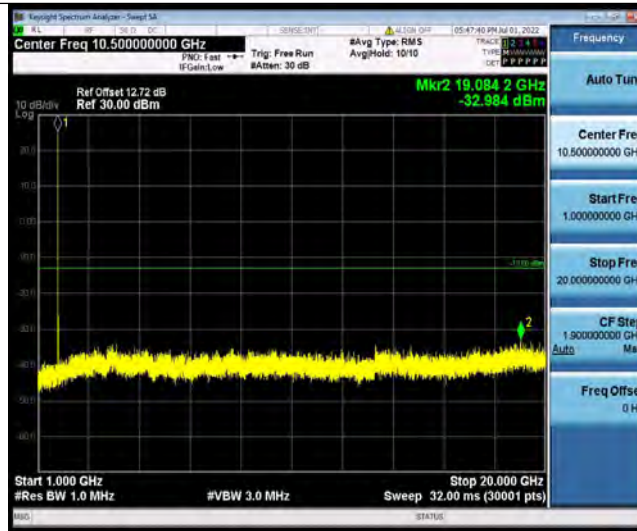

BUREAU VERITAS

Test Report No.: PSU-QSU2206080111RF03

Band66-15MHz-QPSK-132597-1RB#0-Range1:30~1000MHz