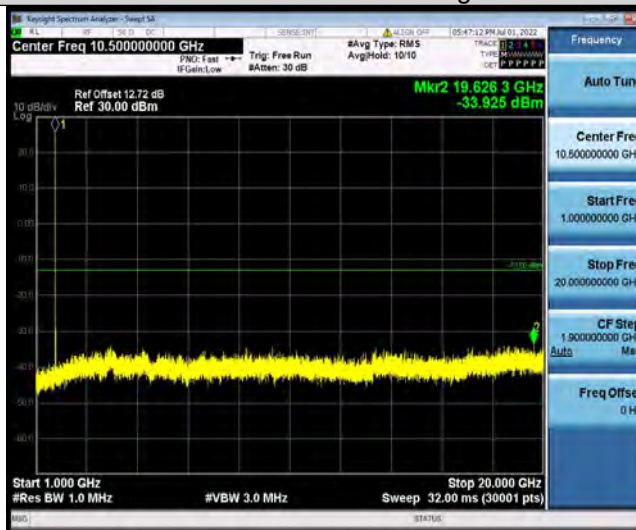

Band66-15MHz-QPSK-132322-1RB#0-Range1:30~1000MHz