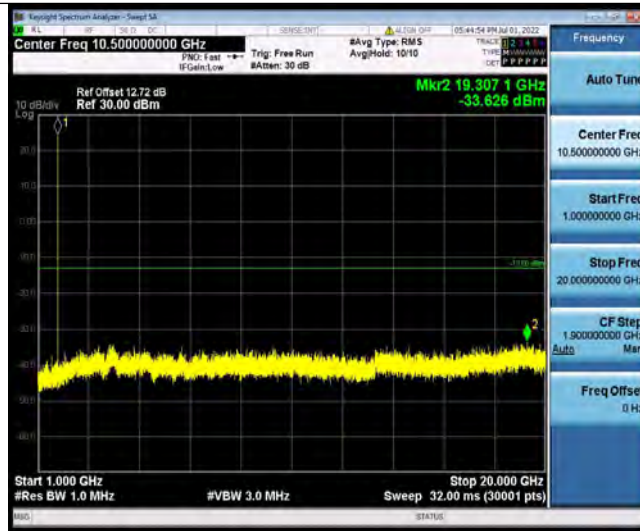

BUREAU VERITAS

Test Report No.: PSU-QSU2206080111RF03

Band66-1.4MHz-16QAM-132665-1RB#0-Range1:30~1000MHz