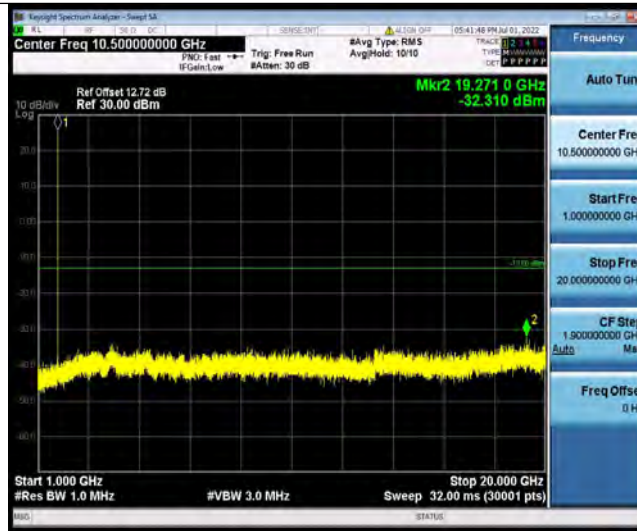

BUREAU VERITAS

Test Report No.: PSU-QSU2206080111RF03

Band66-5MHz-16QAM-132647-1RB#0-Range1:30~1000MHz