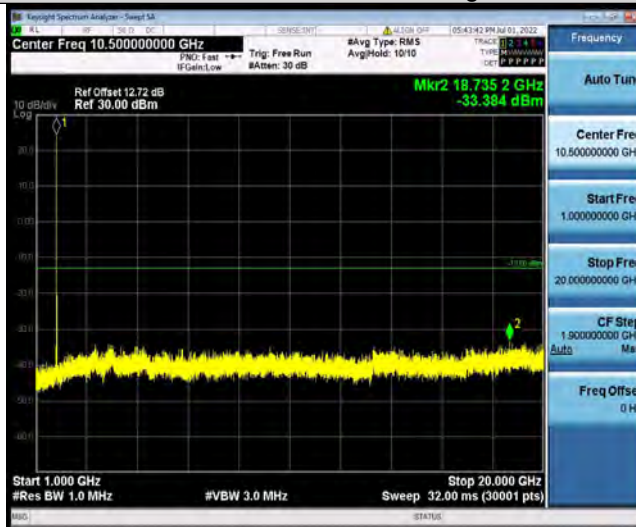

BUREAU VERITAS

Test Report No.: PSU-QSU2206080111RF03