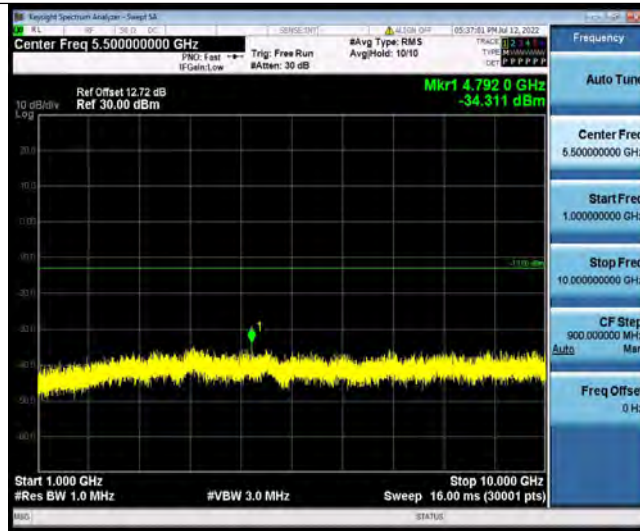

BUREAU VERITAS

Test Report No.: PSU-QSU2206080111RF03

Band71-15MHz-16QAM-133397-1RB#0-Range1:30~1000MHz