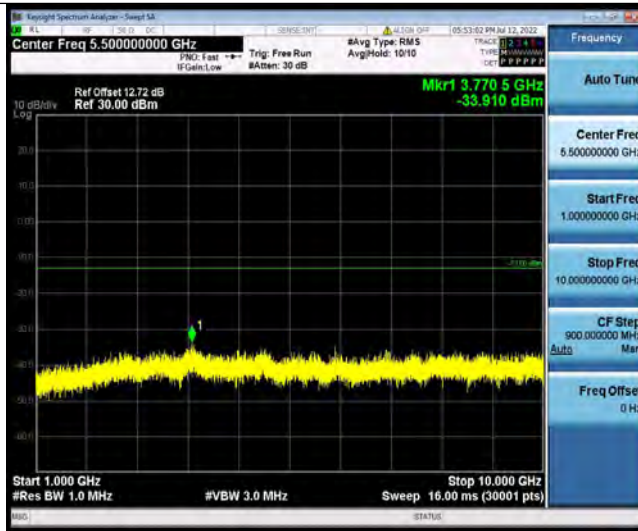

BUREAU VERITAS

Test Report No.: PSU-QSU2206080111RF03

Band71-20MHz-16QAM-133372-1RB#0-Range1:30~1000MHz

Band71-20MHz-16QAM-133372-1RB#0-Range2:1000~10000MHz

FREQUENCY STABILITY

Test Result

Band	Bandwidth	Modulation	Channel	RB Configure	Voltage		Deviation (Hz)	Deviation (ppm)	Limit (ppm)	Verdict
					Voltage [Vdc]	Temperature (°C)				
Band7_1	5MHz	QPSK	13314_7	25RB#0	VL	NT	-2.27	-0.003411	±2.5	PASS
Band7_1	5MHz	QPSK	13314_7	25RB#0	VN	NT	-4.72	-0.007092	±2.5	PASS
Band7_1	5MHz	QPSK	13314_7	25RB#0	VH	NT	-1.86	-0.002795	±2.5	PASS
Band7_1	5MHz	QPSK	13329_7	25RB#0	VL	NT	-3.56	-0.005231	±2.5	PASS
Band7_1	5MHz	QPSK	13329_7	25RB#0	VN	NT	-2.47	-0.003630	±2.5	PASS
Band7_1	5MHz	QPSK	13329_7	25RB#0	VH	NT	-2.27	-0.003336	±2.5	PASS
Band7_1	5MHz	QPSK	13344_7	25RB#0	VL	NT	1.54	0.002214	±2.5	PASS
Band7_1	5MHz	QPSK	13344_7	25RB#0	VN	NT	-2.68	-0.003853	±2.5	PASS
Band7_1	5MHz	QPSK	13344_7	25RB#0	VH	NT	-1.72	-0.002473	±2.5	PASS
Band7_1	5MHz	16QAM	13314_7	25RB#0	VL	NT	-3.83	-0.005755	±2.5	PASS
Band7_1	5MHz	16QAM	13314_7	25RB#0	VN	NT	-3.30	-0.004959	±2.5	PASS
Band7_1	5MHz	16QAM	13314_7	25RB#0	VH	NT	-3.12	-0.004688	±2.5	PASS
Band7_1	5MHz	16QAM	13329_7	25RB#0	VL	NT	-2.95	-0.004335	±2.5	PASS
Band7_1	5MHz	16QAM	13329_7	25RB#0	VN	NT	-2.45	-0.003600	±2.5	PASS
Band7_1	5MHz	16QAM	13329_7	25RB#0	VH	NT	-4.43	-0.006510	±2.5	PASS
Band7_1	5MHz	16QAM	13344_7	25RB#0	VL	NT	-2.19	-0.003149	±2.5	PASS
Band7_1	5MHz	16QAM	13344_7	25RB#0	VN	NT	-3.55	-0.005104	±2.5	PASS
Band7_1	5MHz	16QAM	13344_7	25RB#0	VH	NT	-1.86	-0.002674	±2.5	PASS
Band7_1	10MHz	QPSK	13317_2	50RB#0	VL	NT	-3.06	-0.004581	±2.5	PASS
Band7_1	10MHz	QPSK	13317_2	50RB#0	VN	NT	-4.48	-0.006707	±2.5	PASS
Band7_1	10MHz	QPSK	13317_2	50RB#0	VH	NT	-3.09	-0.004626	±2.5	PASS
Band7_1	10MHz	QPSK	13329	50RB#0	VL	NT	-2.69	-0.003953	±2.5	PASS