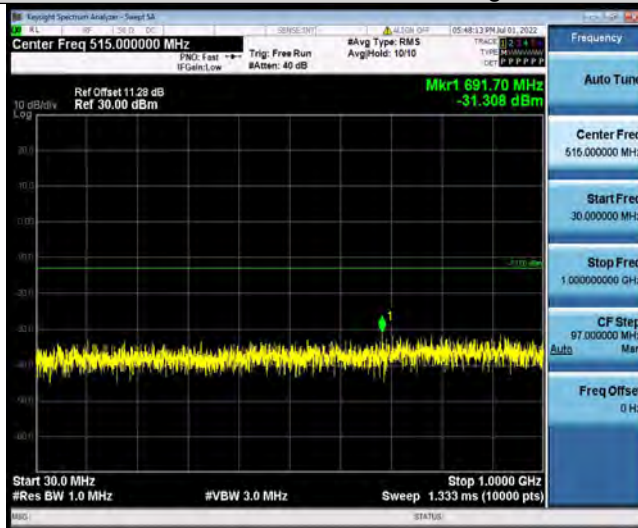

Band66-15MHz-16QAM-132597-1RB#0-Range2:1000~2000MHz