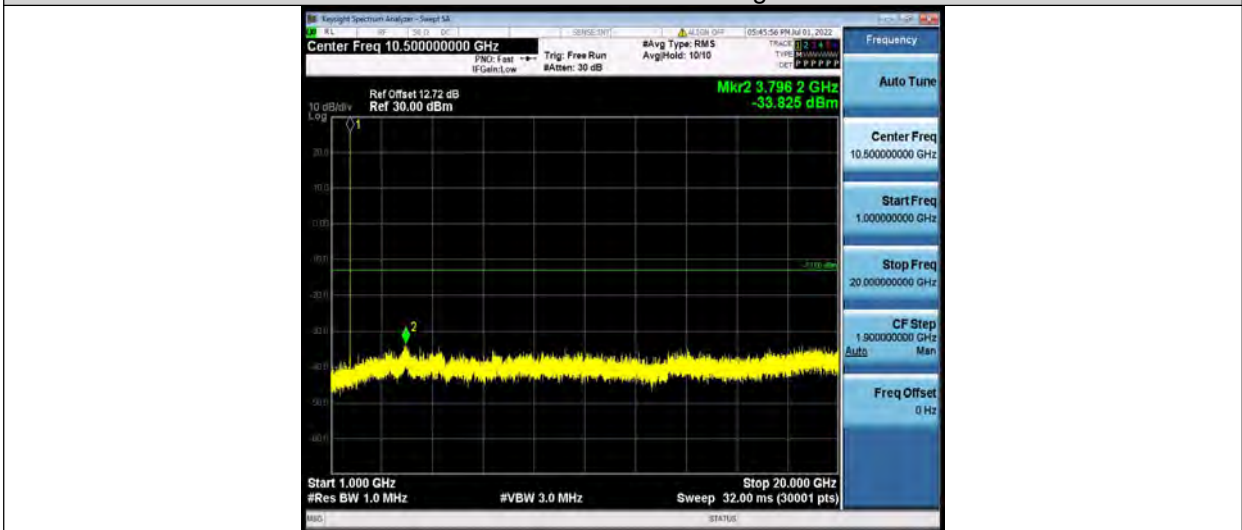

Band66-3MHz-16QAM-132322-1RB#0-Range1:30~1000MHz