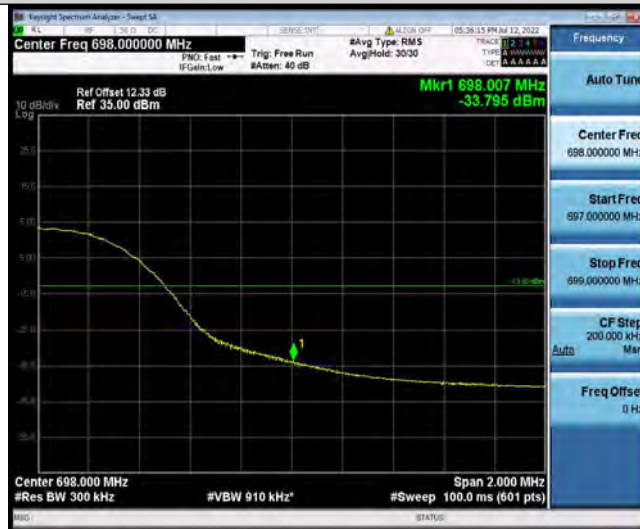

Band71-15MHz-16QAM-133197-75RB#0

BUREAU VERITAS

Test Report No.: PSU-QSU2206080111RF03

Band71-15MHz-16QAM-133397-1RB#74

Band71-15MHz-16QAM-133397-75RB#0

Band71-20MHz-QPSK-133222-1RB#0

BUREAU VERITAS

Test Report No.: PSU-QSU2206080111RF03