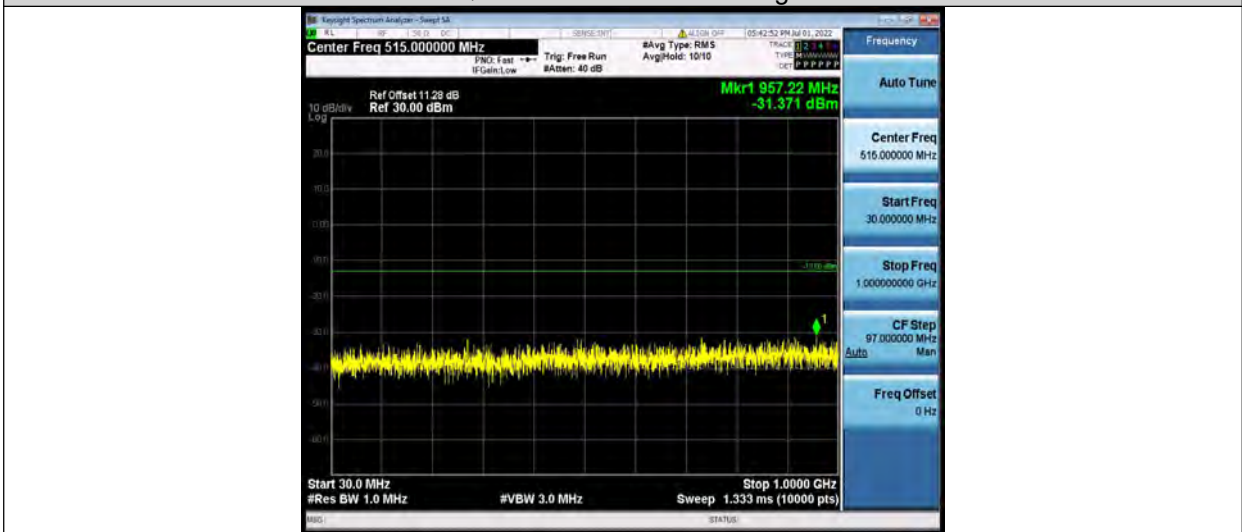

Band66-20MHz-QPSK-132322-1RB#0-Range2:1000~20000MHz