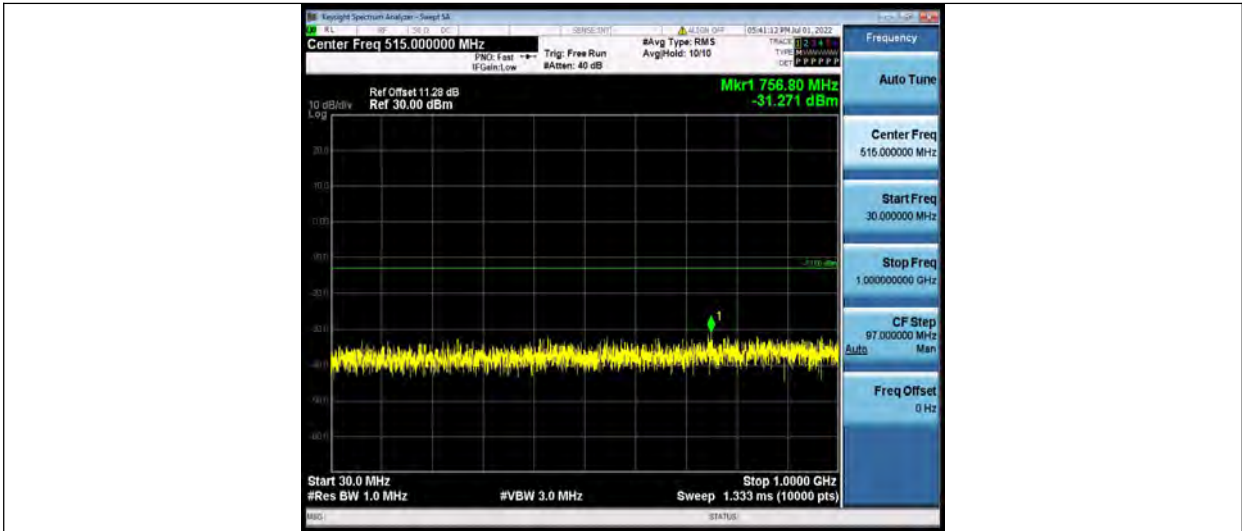

Test Report No.: PSU-QSU2206080111RF03

Band66-5MHz-16QAM-131997-1RB#0-Range2: 1000~20000MHz