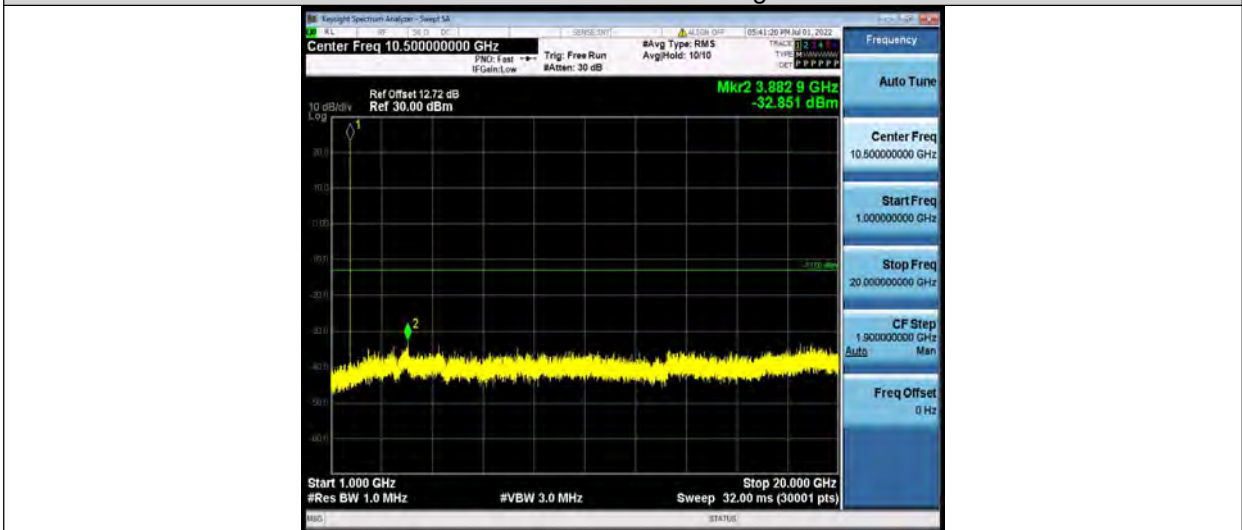

Band66-5MHz-16QAM-132322-1RB#0-Range1: 30~1000MHz