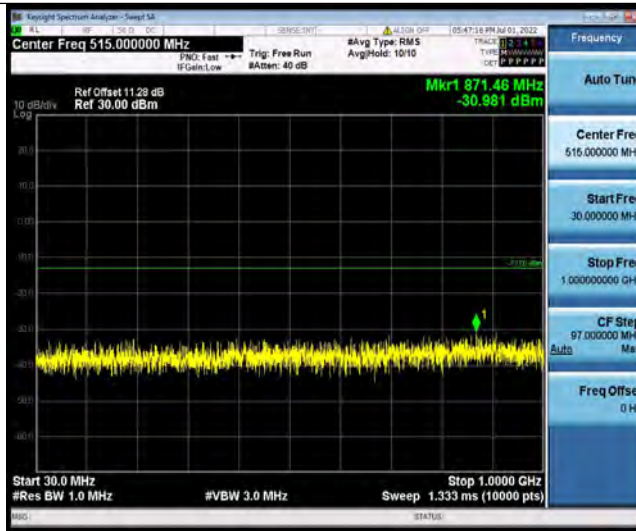

BUREAU VERITAS

Test Report No.: PSU-QSU2206080111RF03

Band66-15MHz-16QAM-132047-1RB#0-Range2:1000~20000MHz