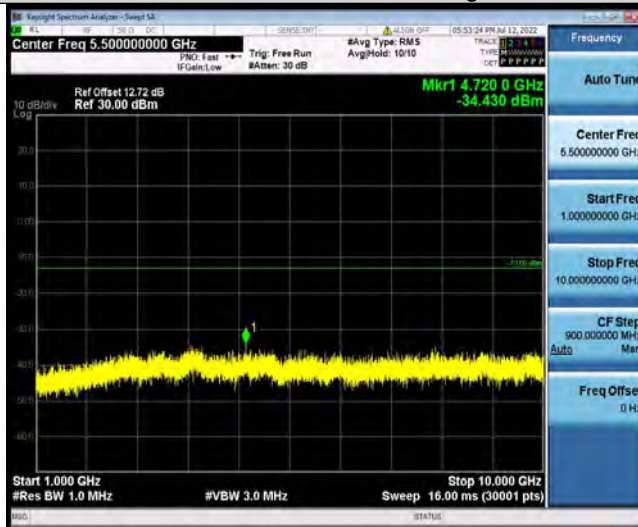

BUREAU VERITAS

Test Report No.: PSU-QSU2206080111RF03

Band71-20MHz-16QAM-133372-1RB#0-Range1:30~1000MHz

Band71-20MHz-16QAM-133372-1RB#0-Range2:1000~10000MHz

FREQUENCY STABILITY

Test Result

Band	Bandwidth	Modulation	Channel	RB Configure	Voltage		Deviation (Hz)	Deviation (ppm)	Limit (ppm)	Verdict
					Voltage [Vdc]	Temperature (°C)				
Band7_1	5MHz	QPSK	13314_7	25RB#0	VL	NT	-2.27	-0.003411	±2.5	PASS
Band7_1	5MHz	QPSK	13314_7	25RB#0	VN	NT	-4.72	-0.007092	±2.5	PASS
Band7_1	5MHz	QPSK	13314_7	25RB#0	VH	NT	-1.86	-0.002795	±2.5	PASS
Band7_1	5MHz	QPSK	13329_7	25RB#0	VL	NT	-3.56	-0.005231	±2.5	PASS
Band7_1	5MHz	QPSK	13329_7	25RB#0	VN	NT	-2.47	-0.003630	±2.5	PASS
Band7_1	5MHz	QPSK	13329_7	25RB#0	VH	NT	-2.27	-0.003336	±2.5	PASS
Band7_1	5MHz	QPSK	13344_7	25RB#0	VL	NT	1.54	0.002214	±2.5	PASS
Band7_1	5MHz	QPSK	13344_7	25RB#0	VN	NT	-2.68	-0.003853	±2.5	PASS
Band7_1	5MHz	QPSK	13344_7	25RB#0	VH	NT	-1.72	-0.002473	±2.5	PASS
Band7_1	5MHz	16QAM	13314_7	25RB#0	VL	NT	-3.83	-0.005755	±2.5	PASS
Band7_1	5MHz	16QAM	13314_7	25RB#0	VN	NT	-3.30	-0.004959	±2.5	PASS
Band7_1	5MHz	16QAM	13314_7	25RB#0	VH	NT	-3.12	-0.004688	±2.5	PASS
Band7_1	5MHz	16QAM	13329_7	25RB#0	VL	NT	-2.95	-0.004335	±2.5	PASS
Band7_1	5MHz	16QAM	13329_7	25RB#0	VN	NT	-2.45	-0.003600	±2.5	PASS
Band7_1	5MHz	16QAM	13329_7	25RB#0	VH	NT	-4.43	-0.006510	±2.5	PASS
Band7_1	5MHz	16QAM	13344_7	25RB#0	VL	NT	-2.19	-0.003149	±2.5	PASS
Band7_1	5MHz	16QAM	13344_7	25RB#0	VN	NT	-3.55	-0.005104	±2.5	PASS
Band7_1	5MHz	16QAM	13344_7	25RB#0	VH	NT	-1.86	-0.002674	±2.5	PASS
Band7_1	10MHz	QPSK	13317_2	50RB#0	VL	NT	-3.06	-0.004581	±2.5	PASS
Band7_1	10MHz	QPSK	13317_2	50RB#0	VN	NT	-4.48	-0.006707	±2.5	PASS
Band7_1	10MHz	QPSK	13317_2	50RB#0	VH	NT	-3.09	-0.004626	±2.5	PASS
Band7_1	10MHz	QPSK	13329	50RB#0	VL	NT	-2.69	-0.003953	±2.5	PASS