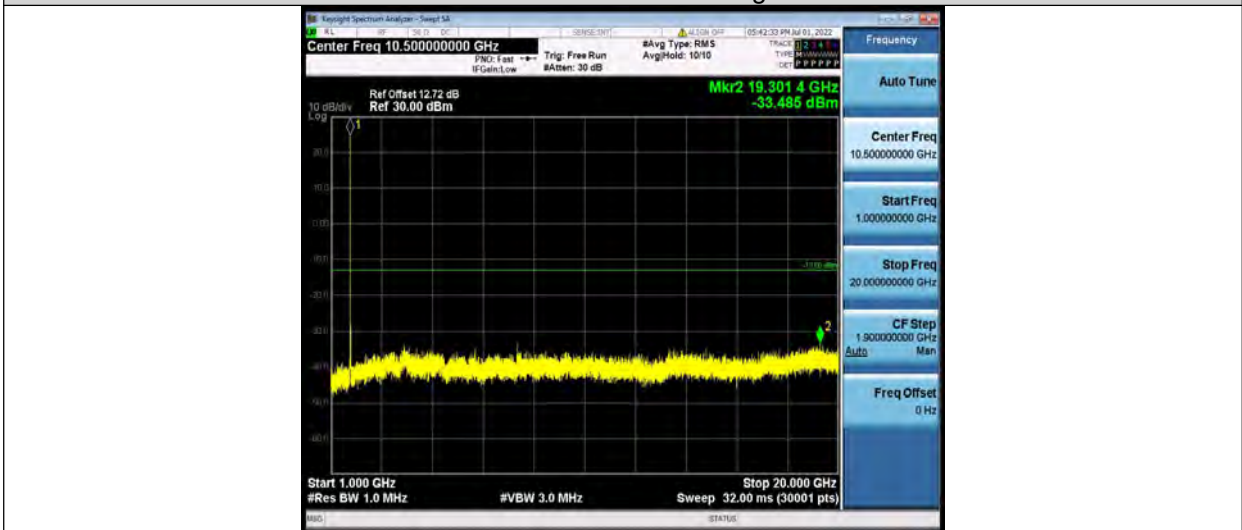

Band66-20MHz-QPSK-132322-1RB#0-Range1:30~1000MHz