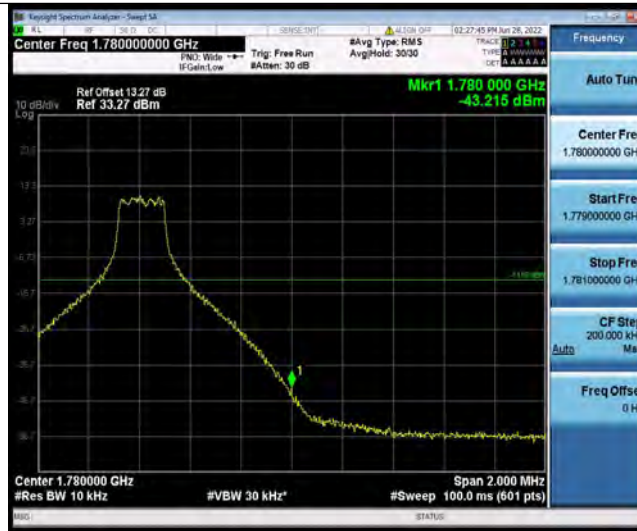

BUREAU VERITAS

Test Report No.: PSU-QSU2206080111RF03

Band66-10MHz-16QAM-132022-1RB#0

Band66-10MHz-16QAM-132022-50RB#0

Band66-10MHz-16QAM-132622-1RB#49

BUREAU VERITAS

Test Report No.: PSU-QSU2206080111RF03

Band66-10MHz-16QAM-132622-50RB#0