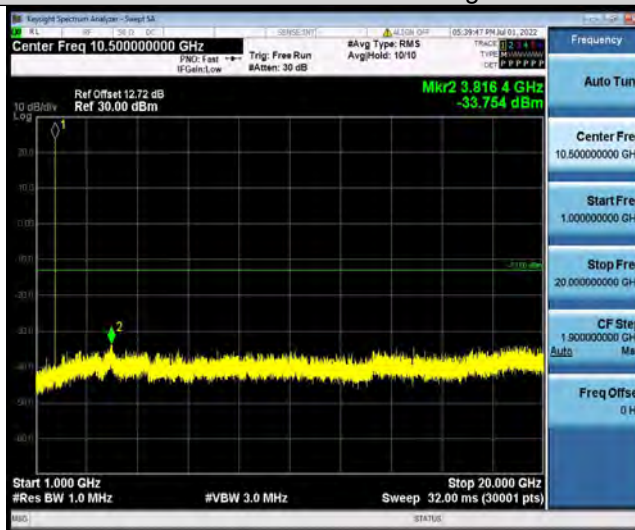

Band66-10MHz-16QAM-132322-1RB#0-Range1:30~1000MHz