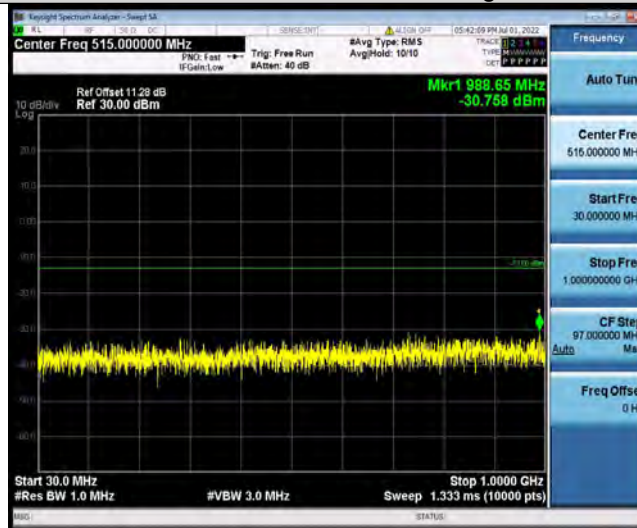

Band66-5MHz-16QAM-132647-1RB#0-Range2:1000~20000MHz