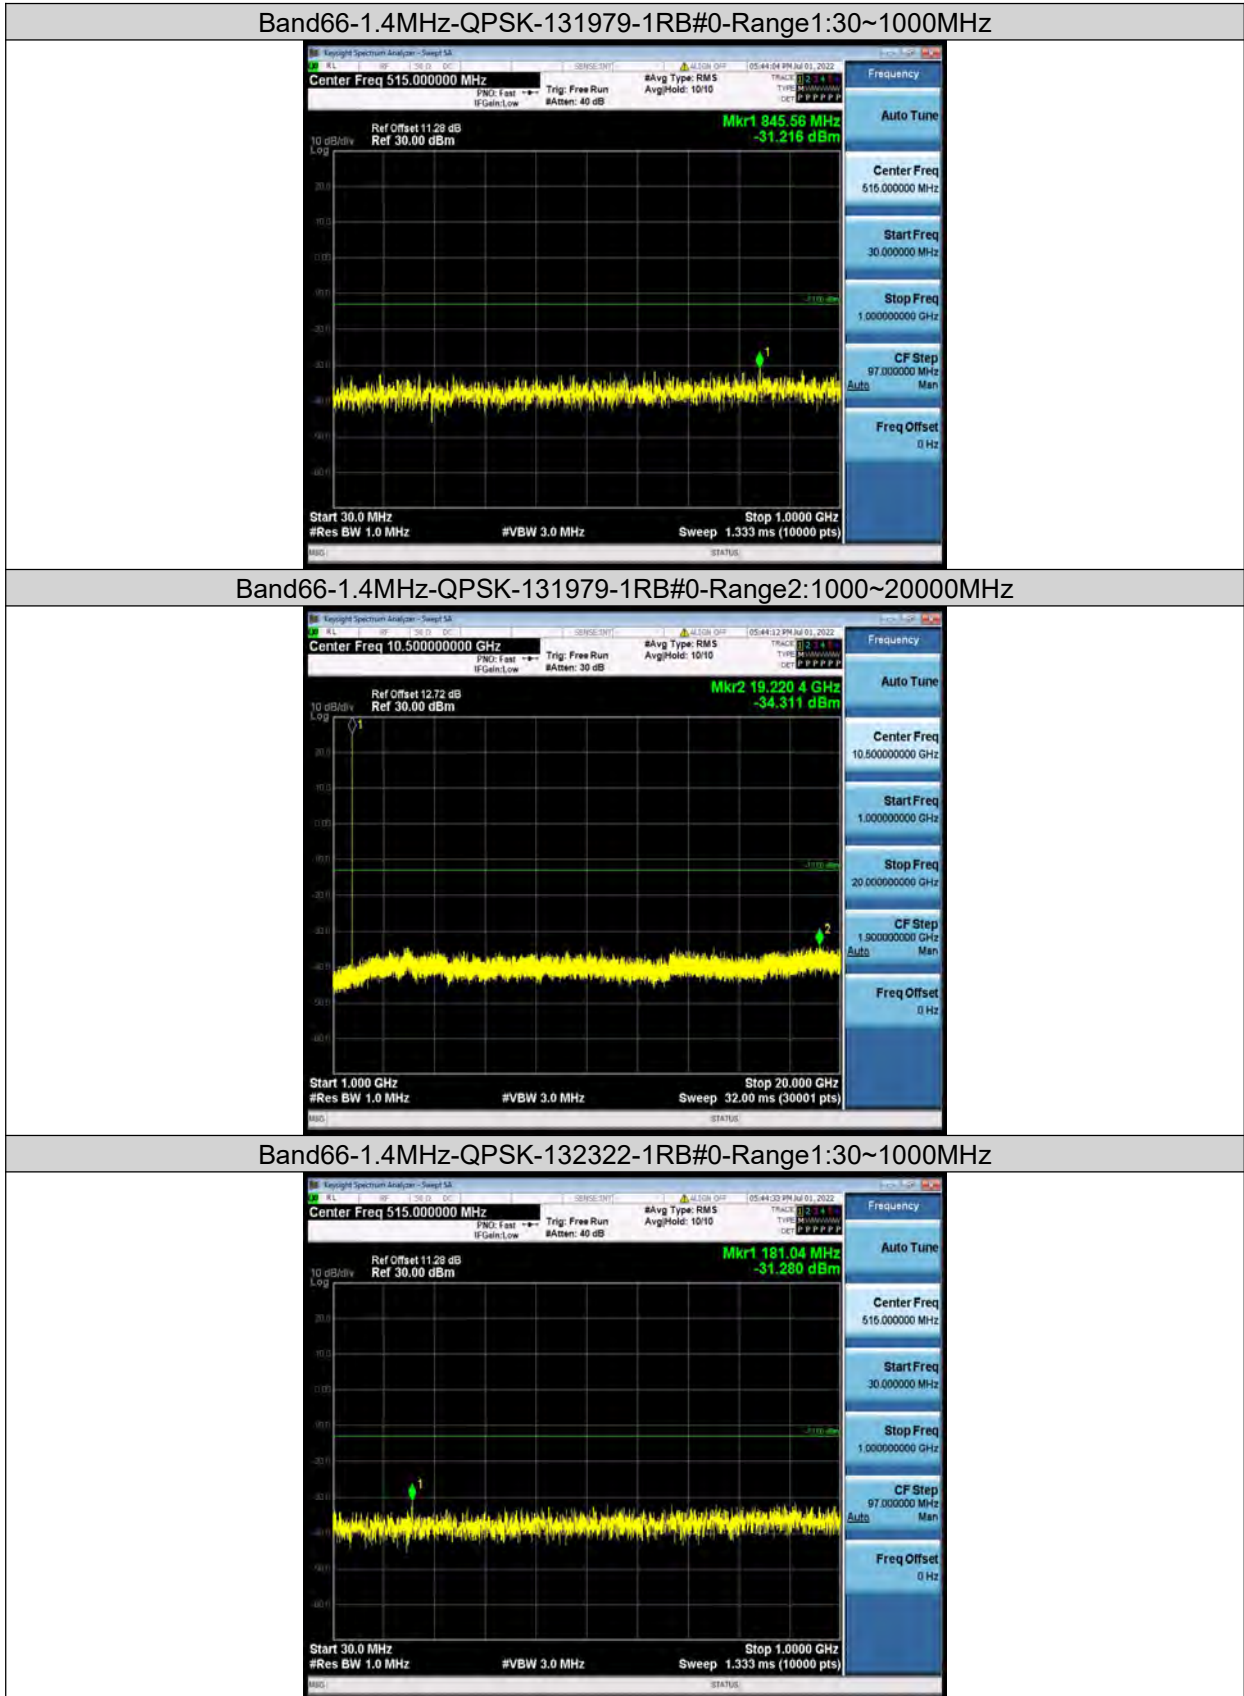

Test Graphs