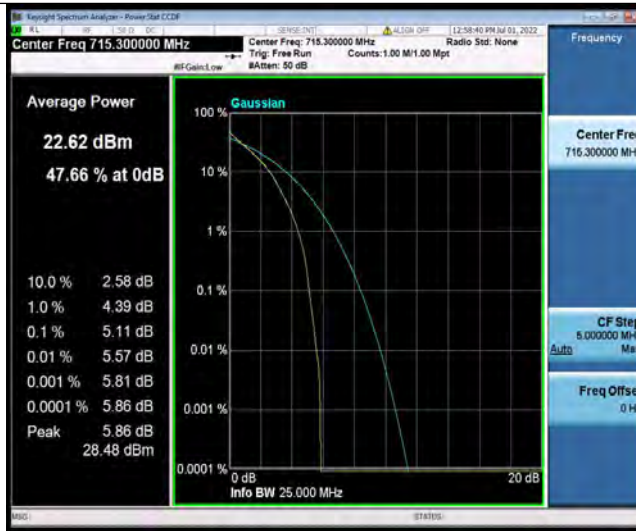

BUREAU
VERITAS

Test Report No.: PSU-QSU2206080111RF03

Band12-1.4MHz-16QAM-23017-1RB#0