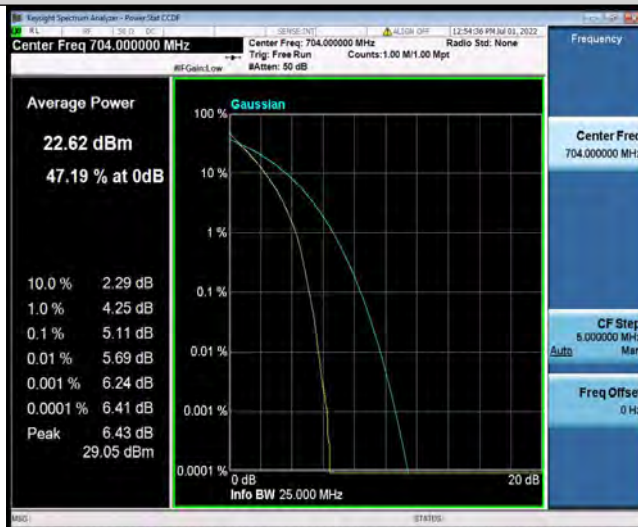

Band12-10MHz-QPSK-23095-1RB#0