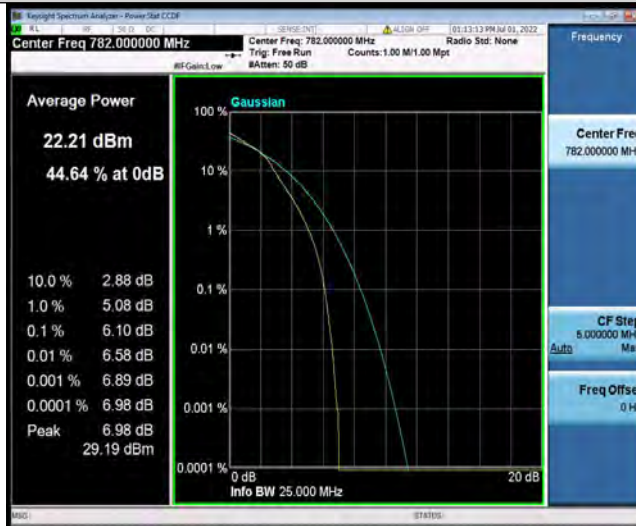

Band13-5MHz-16QAM-23255-1RB#0