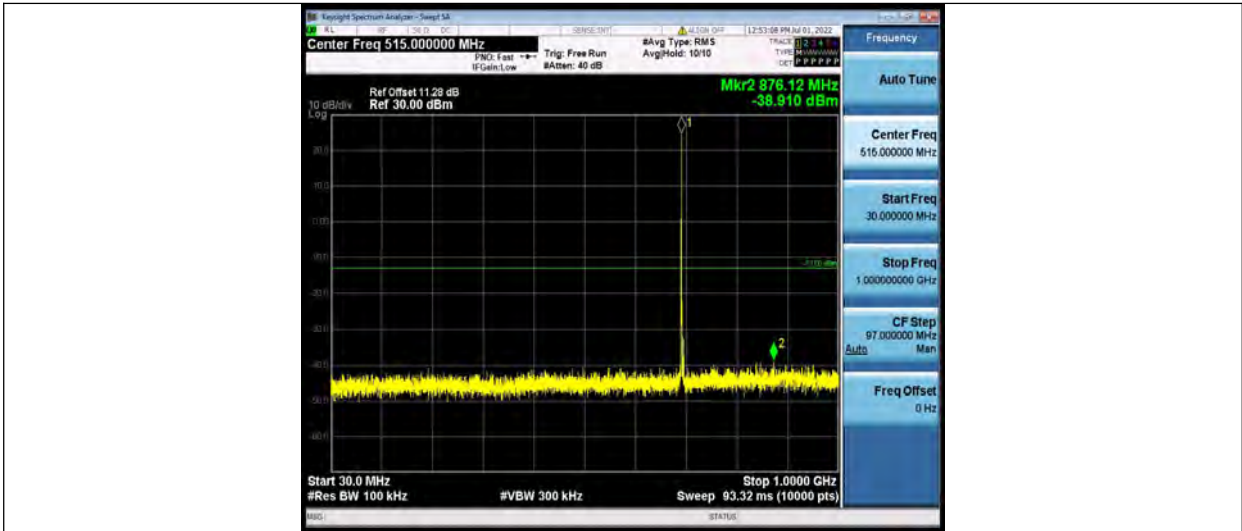

Test Report No.: PSU-QSU2206080111RF03

Band12-3MHz-16QAM-23025-1RB#0-Range2:1000~10000MHz