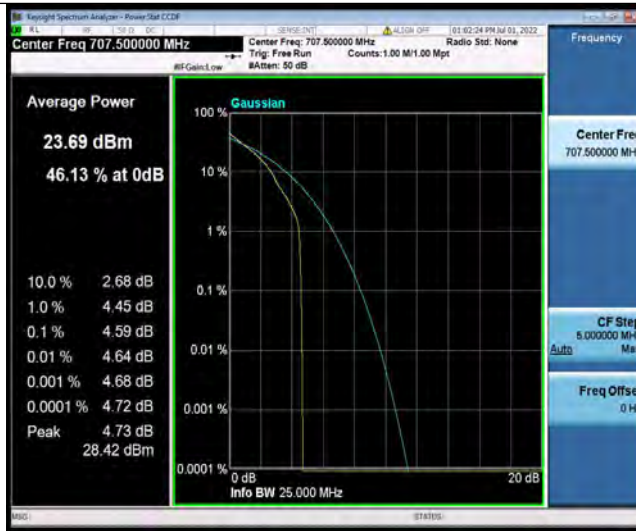

BUREAU VERITAS

Test Report No.: PSU-QSU2206080111RF03

Band12-5MHz-QPSK-23035-1RB#0

Band12-5MHz-QPSK-23035-25RB#0

Band12-5MHz-QPSK-23095-1RB#0

BUREAU VERITAS

Test Report No.: PSU-QSU2206080111RF03

Band12-5MHz-QPSK-23095-25RB#0