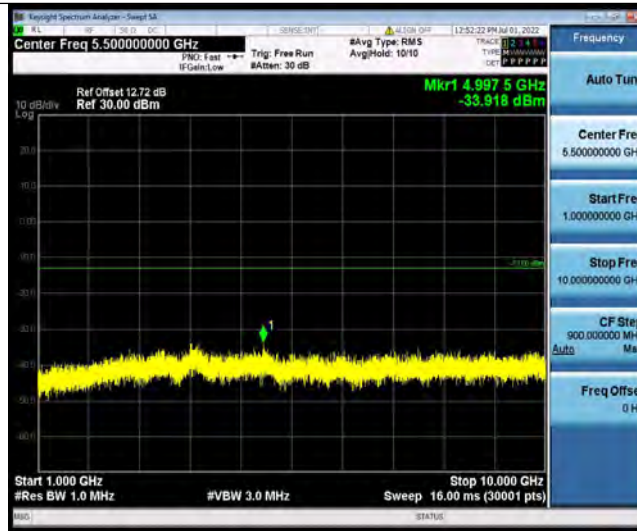

BUREAU VERITAS

Test Report No.: PSU-QSU2206080111RF03

Band12-10MHz-16QAM-23130-1RB#0-Range1:30~1000MHz