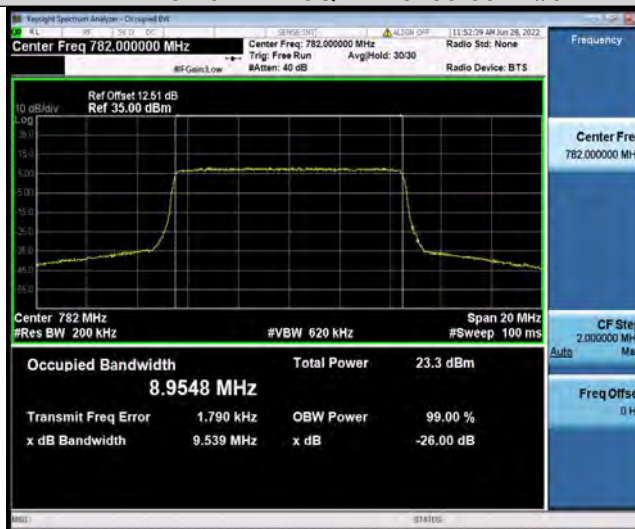

BUREAU
VERITAS

Test Report No.: PSU-QSU2206080111RF03