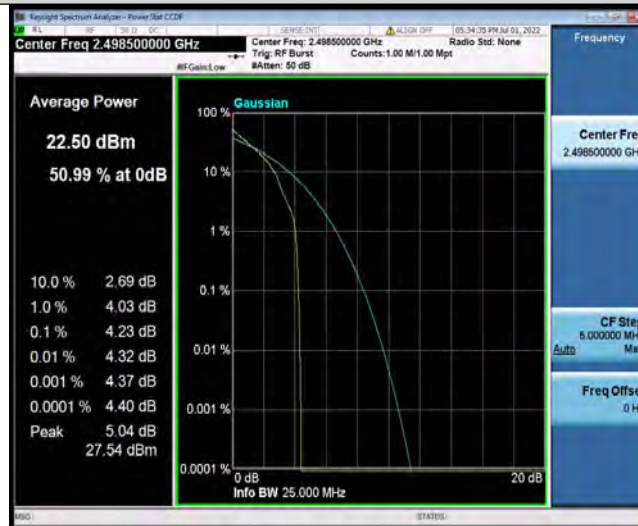

Test Graphs

Band41-5MHz-QPSK-39675-1RB#0

Band41-5MHz-QPSK-39675-25RB#0