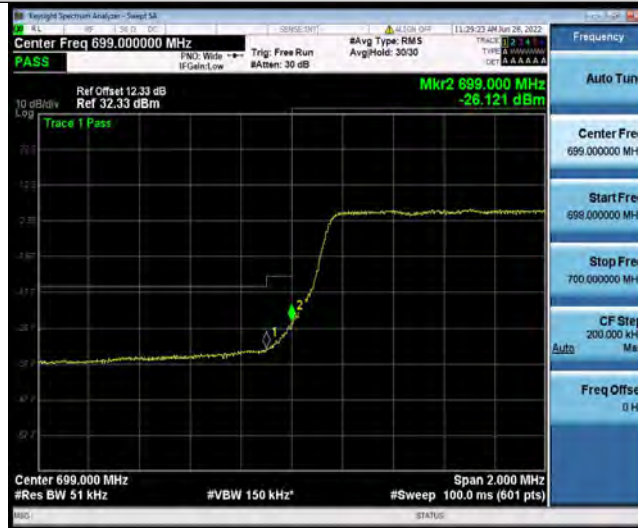

Band12-3MHz-16QAM-23165-1RB#14