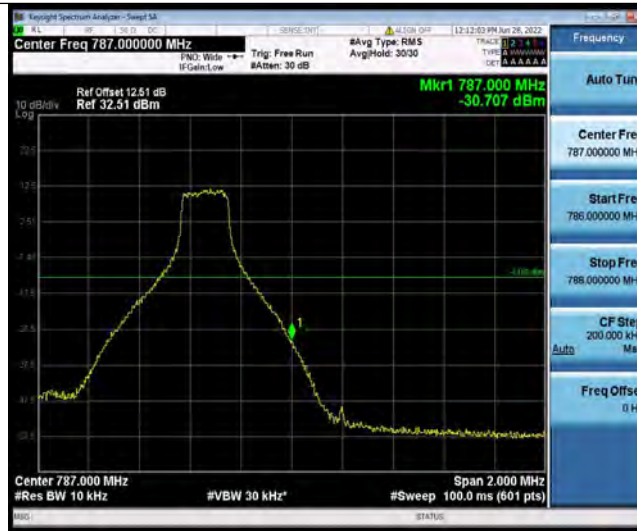

BUREAU VERITAS

Test Report No.: PSU-QSU2206080111RF03

Band13-5MHz-16QAM-23255-25RB#0