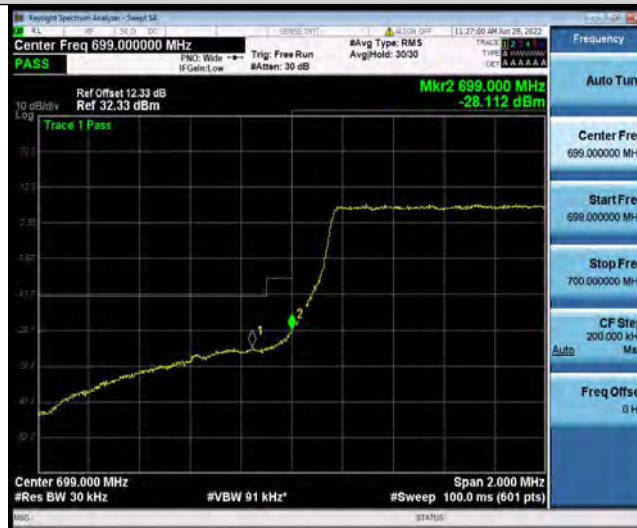

Test Graphs

BUREAU VERITAS

Test Report No.: PSU-QSU2206080111RF03

Band12-1.4MHz-QPSK-23173-6RB#0

Band12-1.4MHz-16QAM-23017-1RB#0

Band12-1.4MHz-16QAM-23017-6RB#0

Band12-1.4MHz-16QAM-23173-1RB#5

BUREAU VERITAS