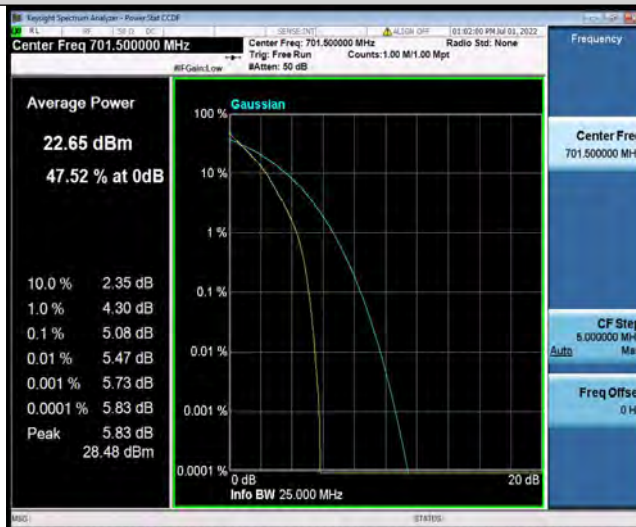

BUREAU VERITAS

Test Report No.: PSU-QSU2206080111RF03

Band12-5MHz-QPSK-23035-1RB#0

Band12-5MHz-QPSK-23035-25RB#0

Band12-5MHz-QPSK-23095-1RB#0

BUREAU VERITAS

Test Report No.: PSU-QSU2206080111RF03

Band12-5MHz-QPSK-23095-25RB#0