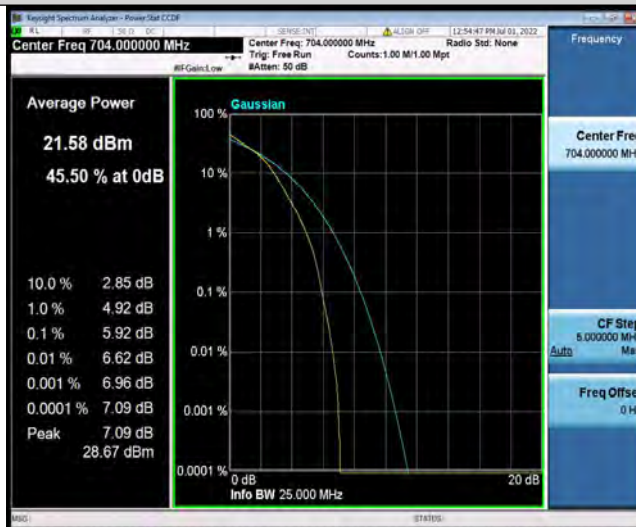

Band12-10MHz-16QAM-23095-1RB#0