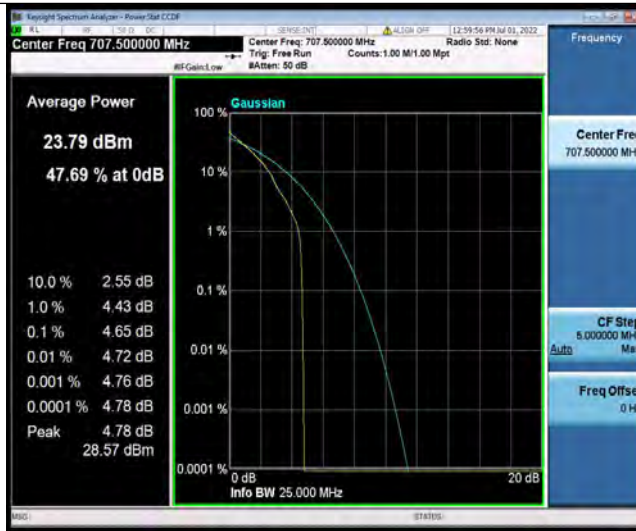

BUREAU
VERITAS

Test Report No.: PSU-QSU2206080111RF03

Band12-3MHz-QPSK-23095-15RB#0