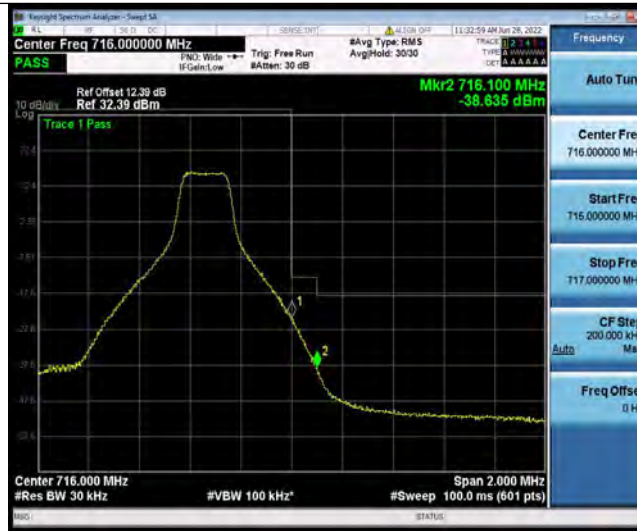

Test Report No.: PSU-QSU2206080111RF03

Band12-5MHz-QPSK-23035-1RB#0

Band12-5MHz-QPSK-23035-25RB#0

Band12-5MHz-QPSK-23155-1RB#24

BUREAU
VERITAS

Test Report No.: PSU-QSU2206080111RF03

Band12-5MHz-QPSK-23155-25RB#0