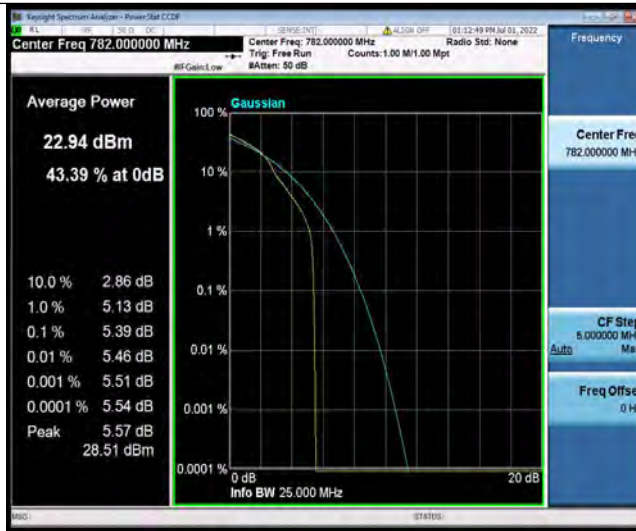

Band13-5MHz-QPSK-23255-25RB#0

BUREAU
VERITAS

Test Report No.: PSU-QSU2206080111RF03

Band13-5MHz-16QAM-23205-1RB#0

Band13-5MHz-16QAM-23205-25RB#0

Band13-5MHz-16QAM-23230-1RB#0

BUREAU
VERITAS

Test Report No.: PSU-QSU2206080111RF03