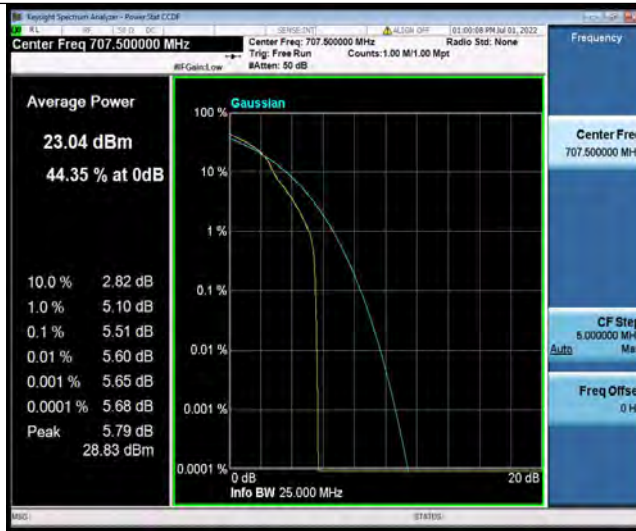

BUREAU
VERITAS

Test Report No.: PSU-QSU2206080111RF03

Band12-3MHz-16QAM-23095-15RB#0