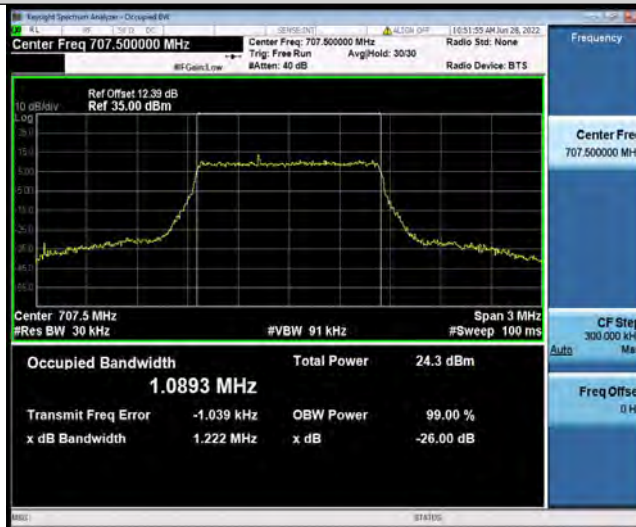

Test Graphs

BUREAU
VERITAS

Test Report No.: PSU-QSU2206080111RF03

Band12-1.4MHz-16QAM-23017-6RB#0

Band12-1.4MHz-16QAM-23095-6RB#0

Band12-1.4MHz-16QAM-23173-6RB#0

BUREAU
VERITAS

Test Report No.: PSU-QSU2206080111RF03