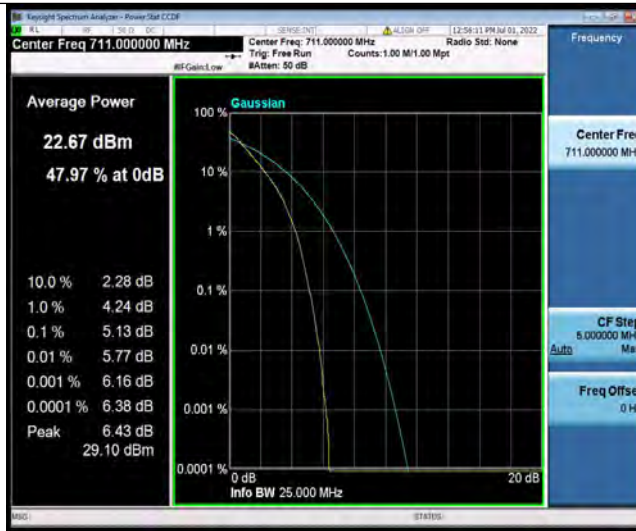

BUREAU VERITAS

Test Report No.: PSU-QSU2206080111RF03

Band12-10MHz-16QAM-23060-1RB#0