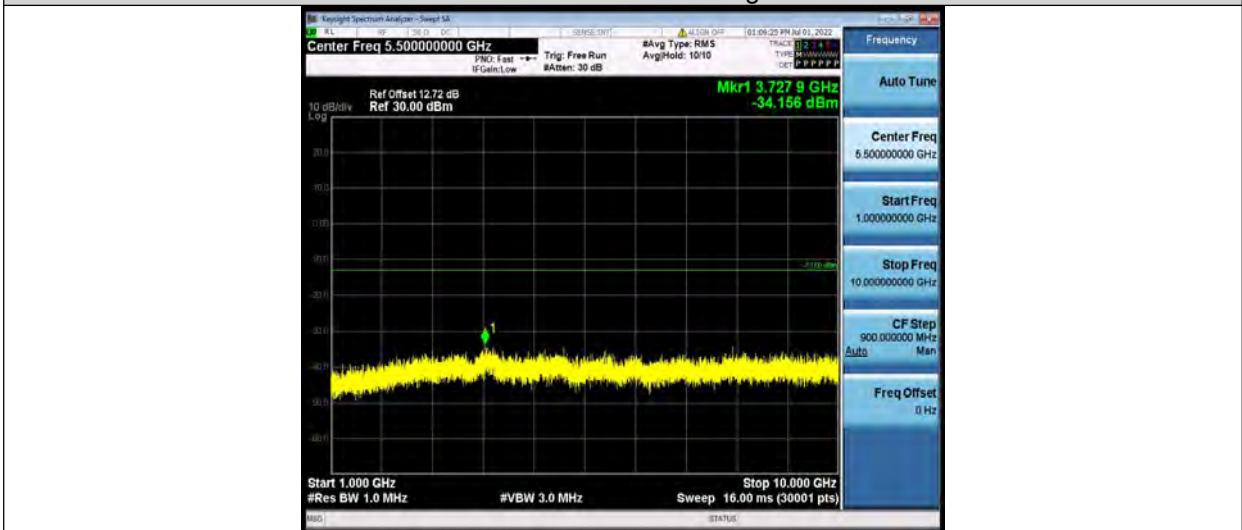

Band13-5MHz-QPSK-23255-1RB#0-Range3:1559~1610MHz

Band13-5MHz-16QAM-23205-1RB#0-Range1:30~1000MHz

Test Report No.: PSU-QSU2206080111RF03

Band13-5MHz-16QAM-23205-1RB#0-Range2:1000~10000MHz

Band13-5MHz-16QAM-23205-1RB#0-Range3:1559~1610MHz