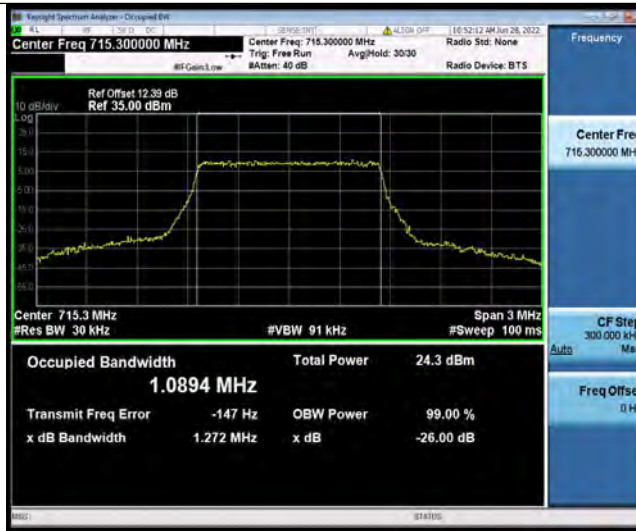

Test Graphs

BUREAU
VERITAS

Test Report No.: PSU-QSU2206080111RF03

Band12-1.4MHz-16QAM-23017-6RB#0

Band12-1.4MHz-16QAM-23095-6RB#0

Band12-1.4MHz-16QAM-23173-6RB#0

BUREAU
VERITAS

Test Report No.: PSU-QSU2206080111RF03