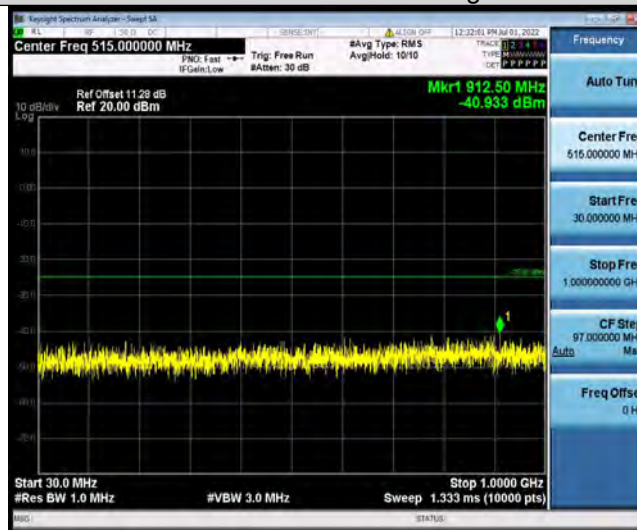

Band7-15MHz-QPSK-21375-1RB#0-Range1:30~1000MHz