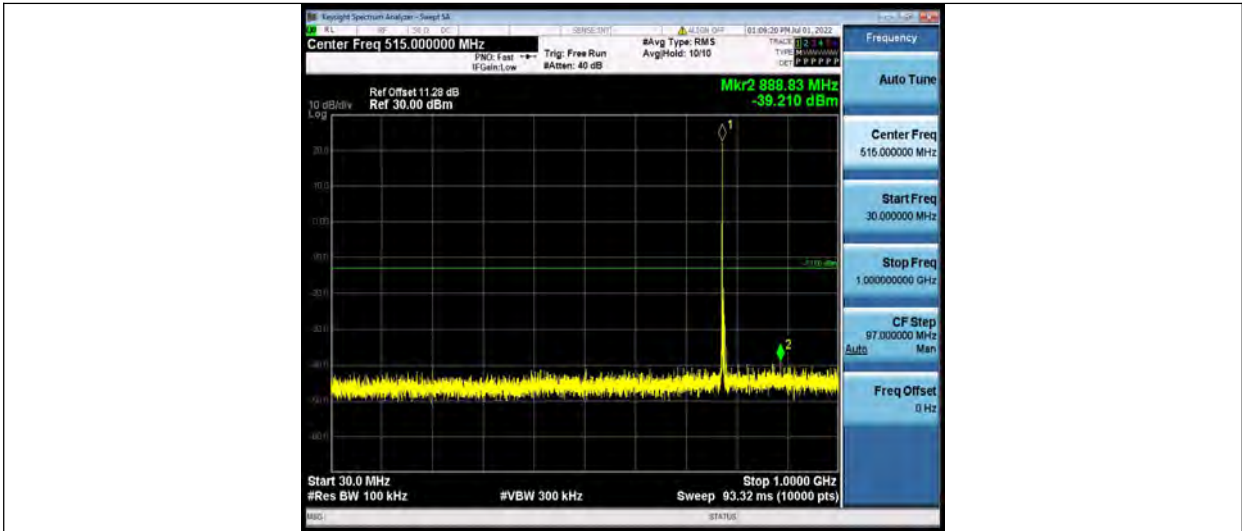

Test Report No.: PSU-QSU2206080111RF03

Band13-5MHz-16QAM-23205-1RB#0-Range2:1000~10000MHz