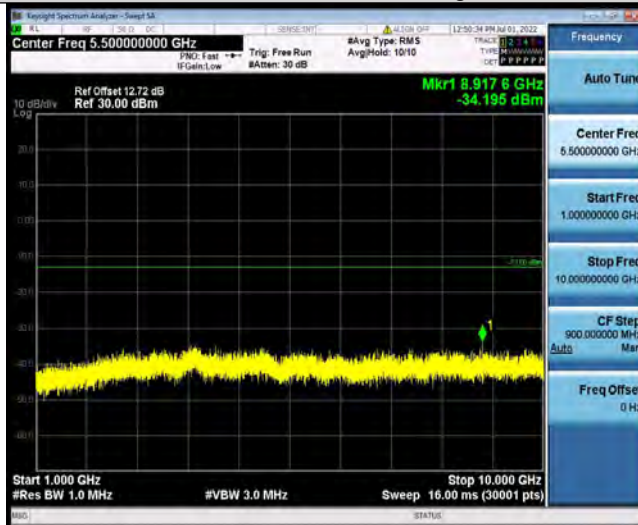

Band12-1.4MHz-QPSK-23017-1RB#0-Range2:1000~10000MHz