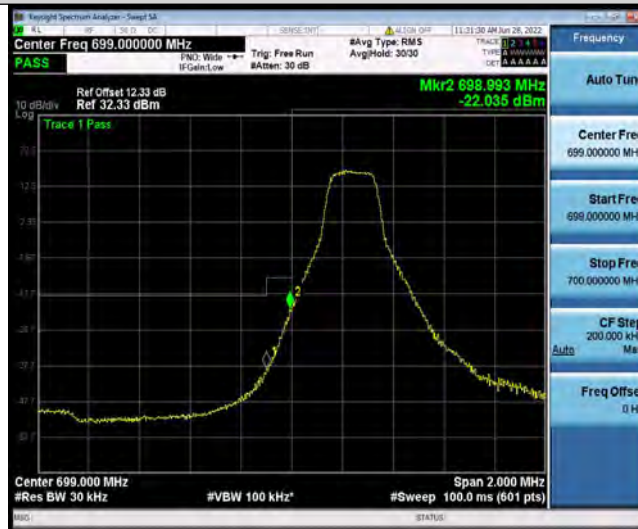

Band12-3MHz-QPSK-23025-15RB#0