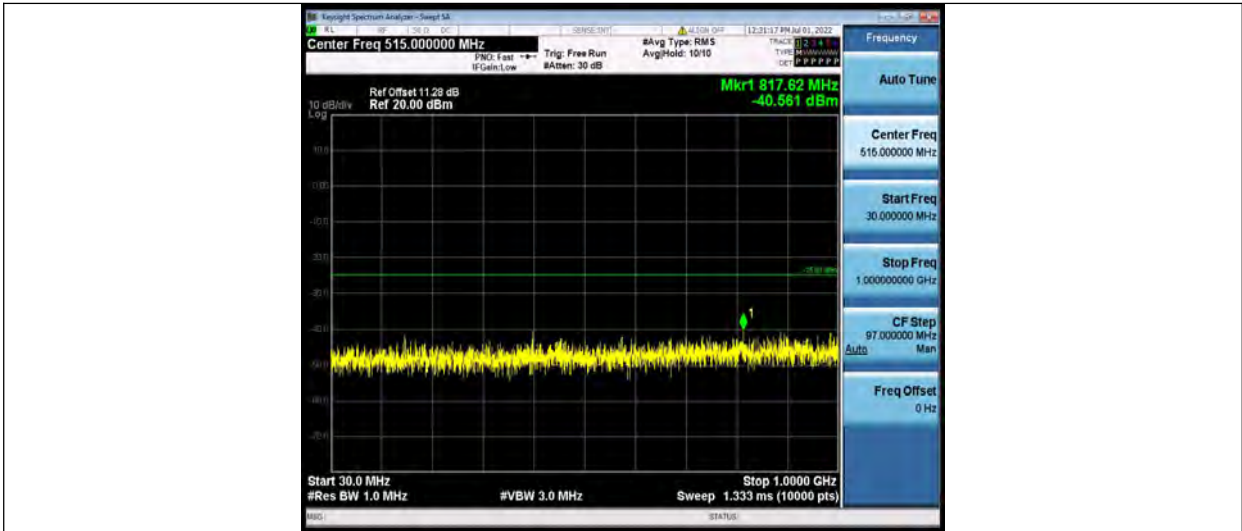

Test Report No.: PSU-QSU2206080111RF03

Band7-15MHz-QPSK-21375-1RB#0-Range1:30~1000MHz

Band7-15MHz-QPSK-21375-1RB#0-Range2:1000~27000MHz

Band7-15MHz-16QAM-20825-1RB#0-Range1:30~1000MHz

Test Report No.: PSU-QSU2206080111RF03