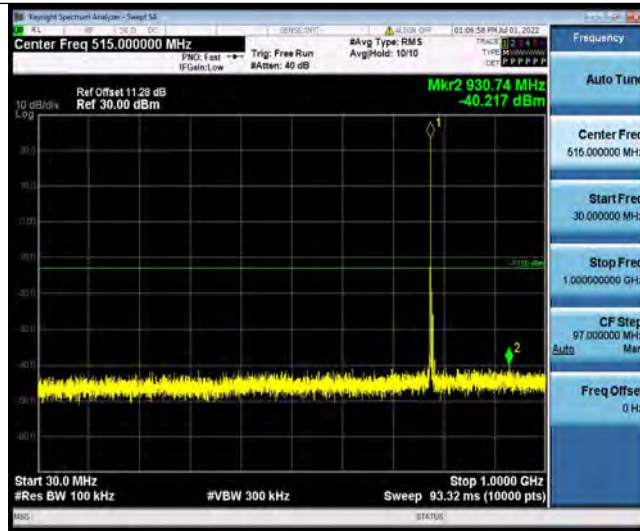

BUREAU VERITAS

Test Report No.: PSU-QSU2206080111RF03

Band13-5MHz-16QAM-23230-1RB#0-Range2:1000~10000MHz