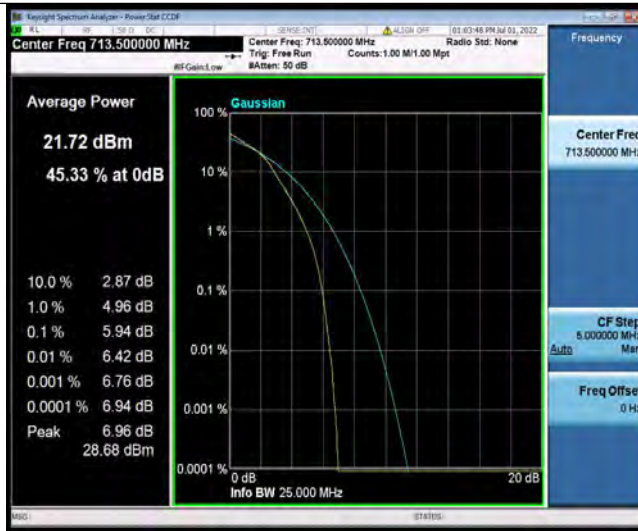

Test Report No.: PSU-QSU2206080111RF03

Band12-5MHz-16QAM-23095-25RB#0

Band12-5MHz-16QAM-23155-1RB#0

Band12-5MHz-16QAM-23155-25RB#0

BUREAU
VERITAS

Test Report No.: PSU-QSU2206080111RF03

Band12-10MHz-QPSK-23060-1RB#0