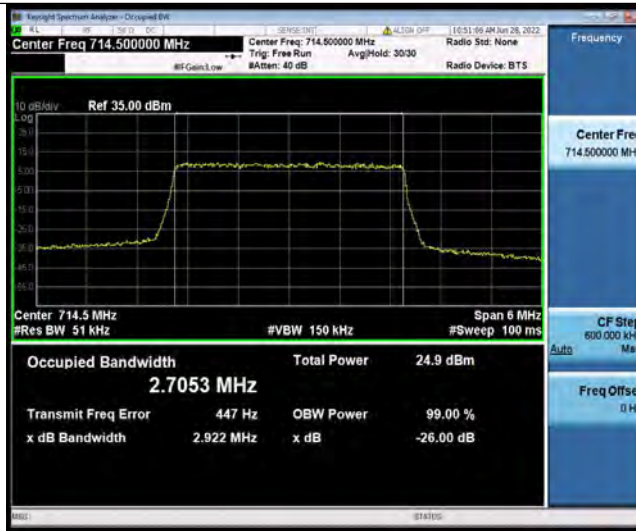

BUREAU
VERITAS

Test Report No.: PSU-QSU2206080111RF03

Band12-3MHz-16QAM-23025-15RB#0