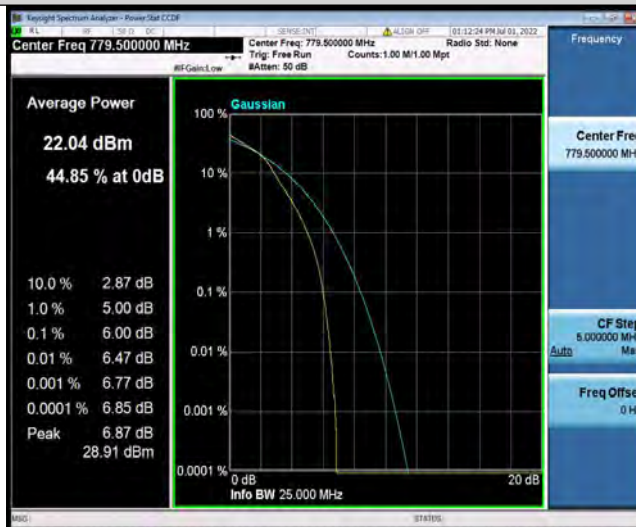

Band13-5MHz-QPSK-23255-25RB#0

BUREAU
VERITAS

Test Report No.: PSU-QSU2206080111RF03

Band13-5MHz-16QAM-23205-1RB#0

Band13-5MHz-16QAM-23205-25RB#0

Band13-5MHz-16QAM-23230-1RB#0

BUREAU
VERITAS

Test Report No.: PSU-QSU2206080111RF03