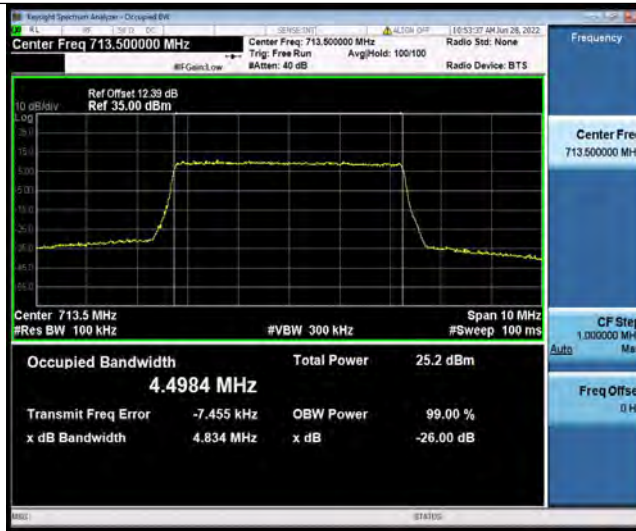

BUREAU VERITAS

Test Report No.: PSU-QSU2206080111RF03

Band12-5MHz-QPSK-23035-25RB#0

Band12-5MHz-QPSK-23095-25RB#0

Band12-5MHz-QPSK-23155-25RB#0

BUREAU
VERITAS

Test Report No.: PSU-QSU2206080111RF03

Band12-5MHz-16QAM-23035-25RB#0