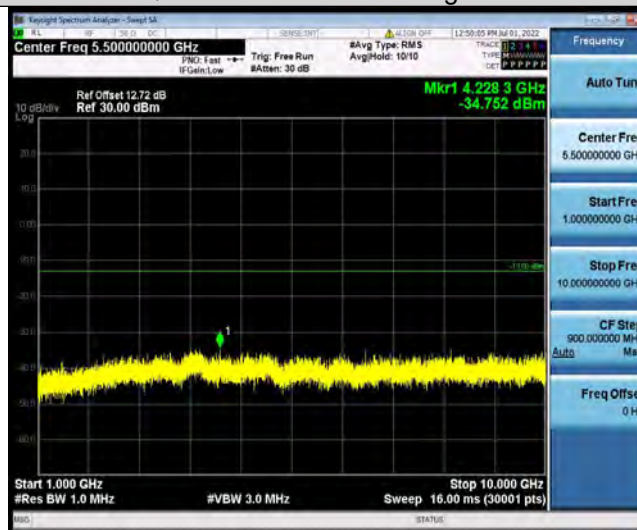

Band12-5MHz-16QAM-23035-1RB#0-Range1:30~1000MHz