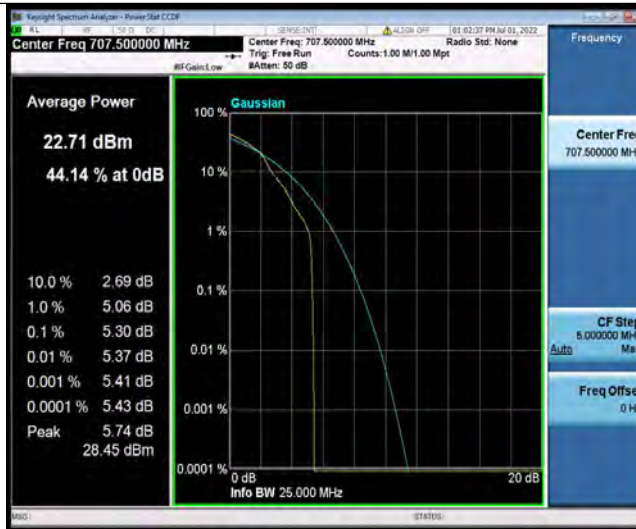

BUREAU VERITAS

Test Report No.: PSU-QSU2206080111RF03

Band12-5MHz-16QAM-23095-25RB#0