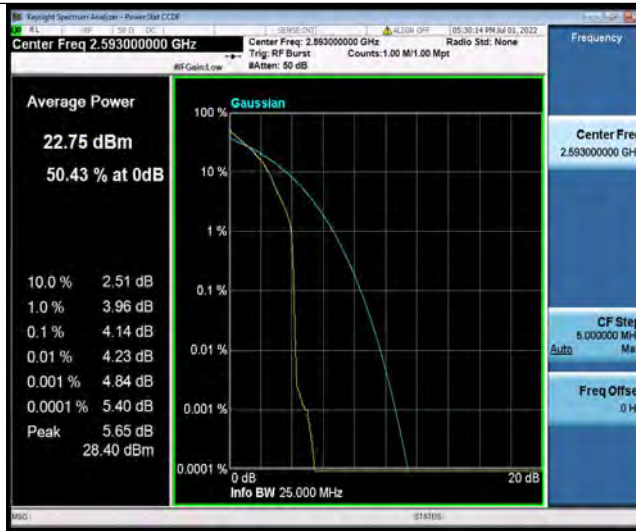

BUREAU
VERITAS

Test Report No.: PSU-QSU2206080111RF03

Band41-10MHz-QPSK-40620-50RB#0