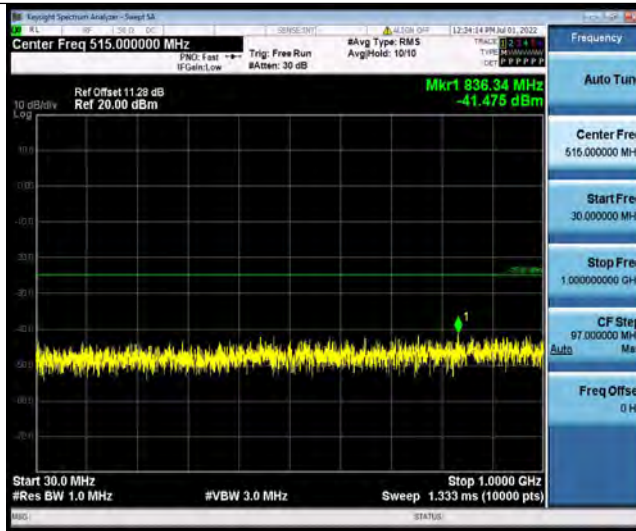

Band7-20MHz-16QAM-20850-1RB#0-Range1:30~1000MHz

BUREAU VERITAS

Test Report No.: PSU-QSU2206080111RF03