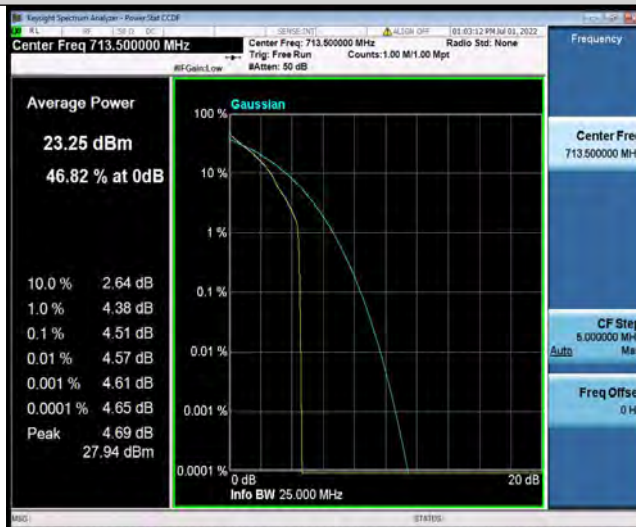

Band12-5MHz-QPSK-23155-25RB#0