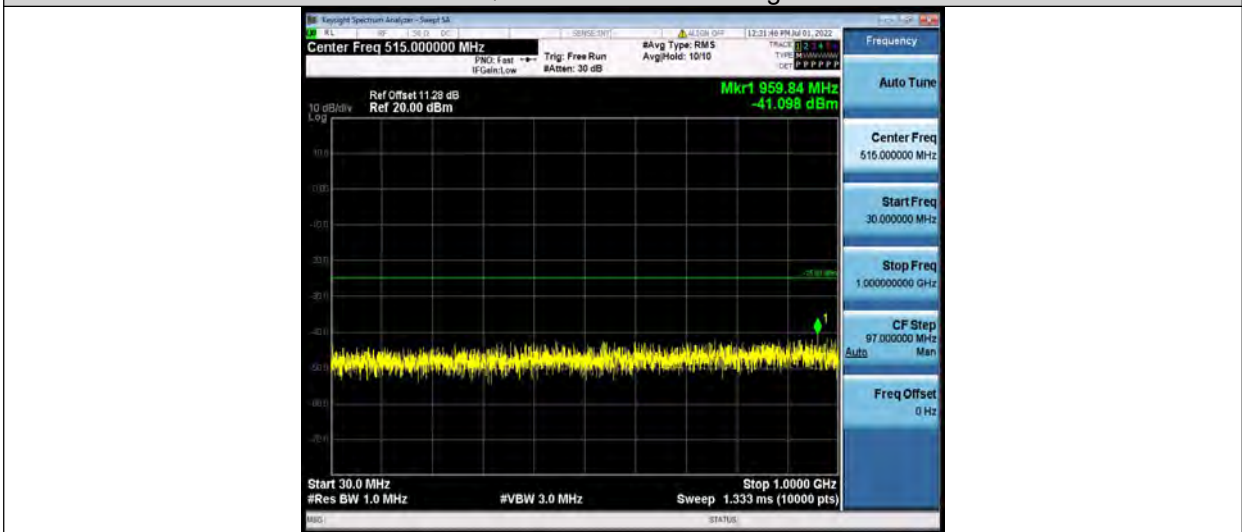

Band7-15MHz-16QAM-21100-1RB#0-Range1:30~1000MHz