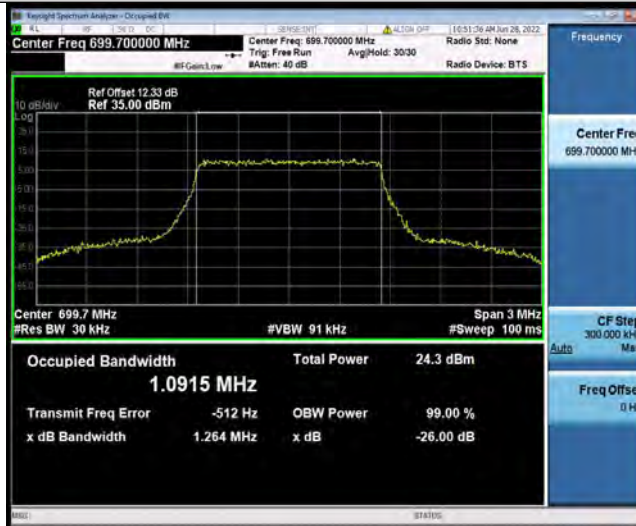

Test Graphs

BUREAU
VERITAS

Test Report No.: PSU-QSU2206080111RF03

Band12-1.4MHz-16QAM-23017-6RB#0

Band12-1.4MHz-16QAM-23095-6RB#0

Band12-1.4MHz-16QAM-23173-6RB#0

BUREAU
VERITAS

Test Report No.: PSU-QSU2206080111RF03