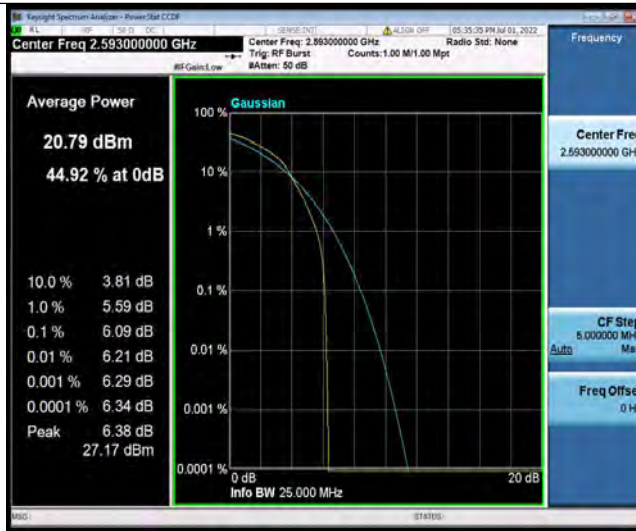

BUREAU
VERITAS

Test Report No.: PSU-QSU2206080111RF03

Band41-5MHz-16QAM-40620-25RB#0