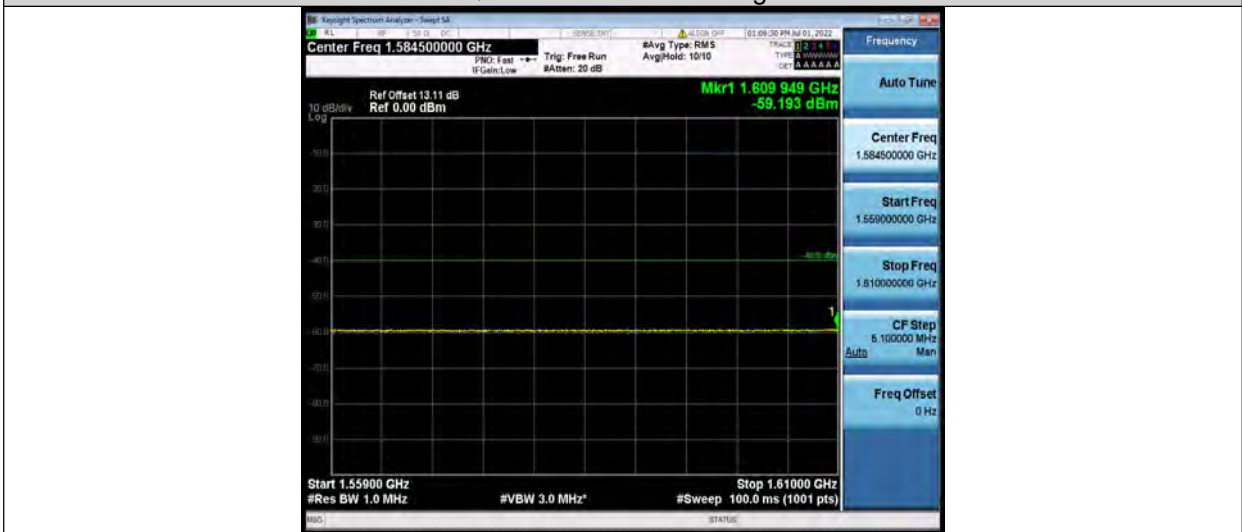

Band13-5MHz-QPSK-23255-1RB#0-Range3:1559~1610MHz

Band13-5MHz-16QAM-23205-1RB#0-Range1:30~1000MHz

Test Report No.: PSU-QSU2206080111RF03

Band13-5MHz-16QAM-23205-1RB#0-Range2:1000~10000MHz

Band13-5MHz-16QAM-23205-1RB#0-Range3:1559~1610MHz