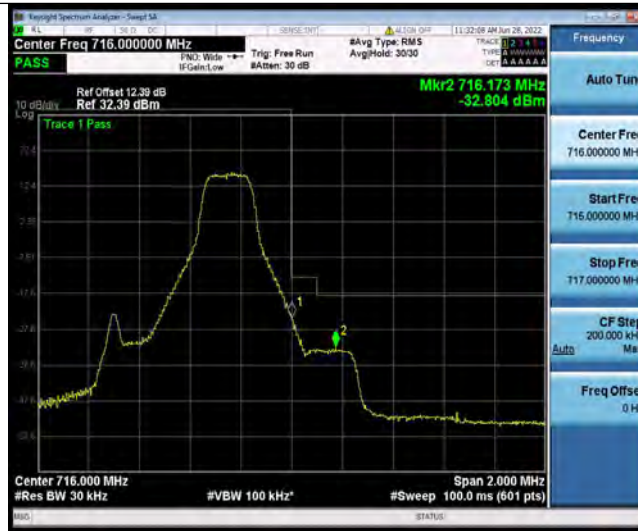

BUREAU VERITAS

Test Report No.: PSU-QSU2206080111RF03

Band12-1.4MHz-16QAM-23173-6RB#0