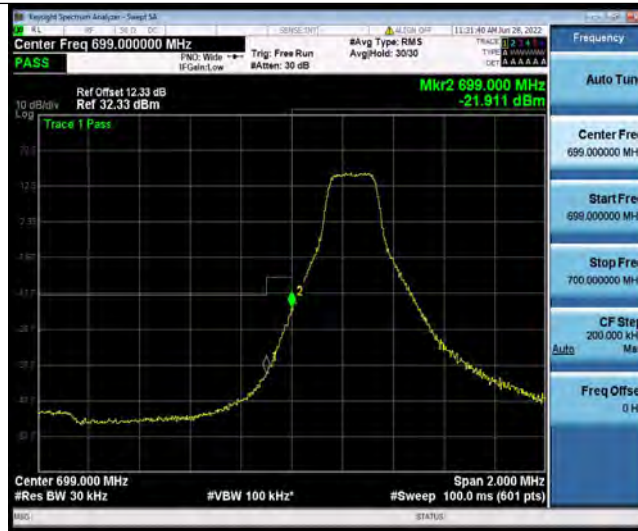

BUREAU VERITAS

Test Report No.: PSU-QSU2206080111RF03

Band12-3MHz-16QAM-23025-15RB#0