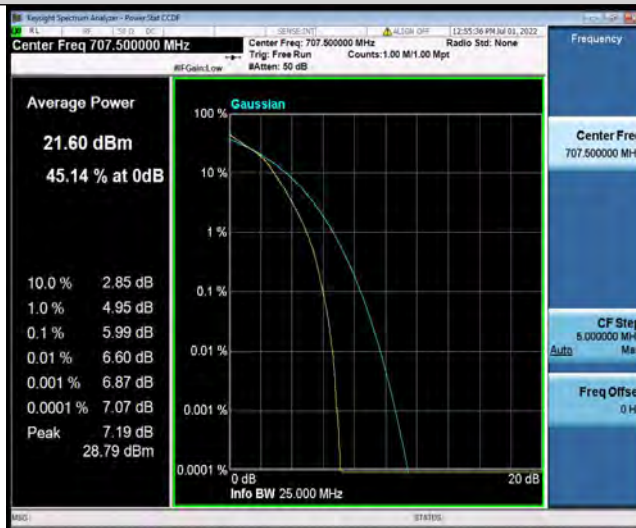

Band12-10MHz-16QAM-23130-1RB#0

Band12-10MHz-16QAM-23130-50RB#0

BUREAU
VERITAS

Test Report No.: PSU-QSU2206080111RF03

Test Report No.: PSU-QSU2206080111RF03

6DB BANDWIDTH AND OCCUPIED BANDWIDTH

Test Result

Band	Bandwidth	Modulation	Channel	RB Configuration	Occupied Bandwidth (MHz)	26dB Bandwidth (MHz)	Verdict
Band12	1.4MHz	QPSK	23017	6RB#0	1.0965	1.255	PASS
Band12	1.4MHz	QPSK	23095	6RB#0	1.0898	1.249	PASS
Band12	1.4MHz	QPSK	23173	6RB#0	1.0952	1.247	PASS
Band12	1.4MHz	16QAM	23017	6RB#0	1.0915	1.264	PASS
Band12	1.4MHz	16QAM	23095	6RB#0	1.0893	1.222	PASS
Band12	1.4MHz	16QAM	23173	6RB#0	1.0894	1.272	PASS
Band12	3MHz	QPSK	23025	15RB#0	2.6952	2.893	PASS
Band12	3MHz	QPSK	23095	15RB#0	2.6974	2.906	PASS
Band12	3MHz	QPSK	23165	15RB#0	2.7053	2.922	PASS
Band12	3MHz	16QAM	23025	15RB#0	2.6887	2.901	PASS
Band12	3MHz	16QAM	23095	15RB#0	2.6921	2.924	PASS
Band12	3MHz	16QAM	23165	15RB#0	2.6964	2.892	PASS
Band12	5MHz	QPSK	23035	25RB#0	4.4984	4.884	PASS
Band12	5MHz	QPSK	23095	25RB#0	4.4976	4.872	PASS
Band12	5MHz	QPSK	23155	25RB#0	4.4984	4.834	PASS
Band12	5MHz	16QAM	23035	25RB#0	4.5026	4.831	PASS
Band12	5MHz	16QAM	23095	25RB#0	4.5063	4.910	PASS
Band12	5MHz	16QAM	23155	25RB#0	4.5027	4.869	PASS
Band12	10MHz	QPSK	23060	50RB#0	8.9628	9.537	PASS
Band12	10MHz	QPSK	23095	50RB#0	8.9748	9.522	PASS
Band12	10MHz	QPSK	23130	50RB#0	8.9426	9.512	PASS
Band12	10MHz	16QAM	23060	50RB#0	8.9483	9.519	PASS
Band12	10MHz	16QAM	23095	50RB#0	8.9726	9.542	PASS
Band12	10MHz	16QAM	23130	50RB#0	8.9355	9.510	PASS