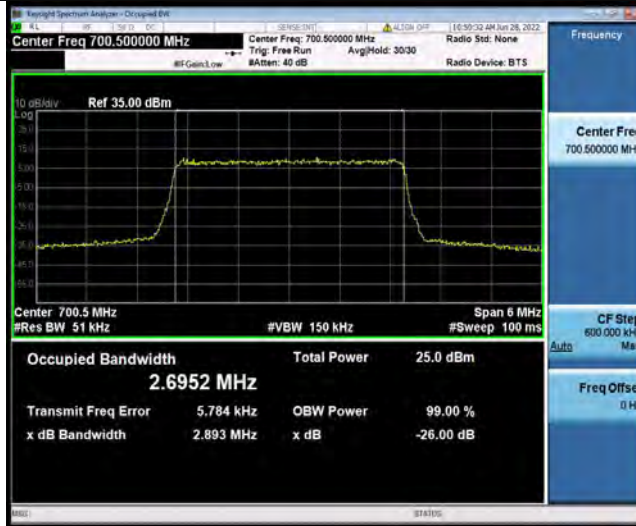

Band12-3MHz-QPSK-23095-15RB#0