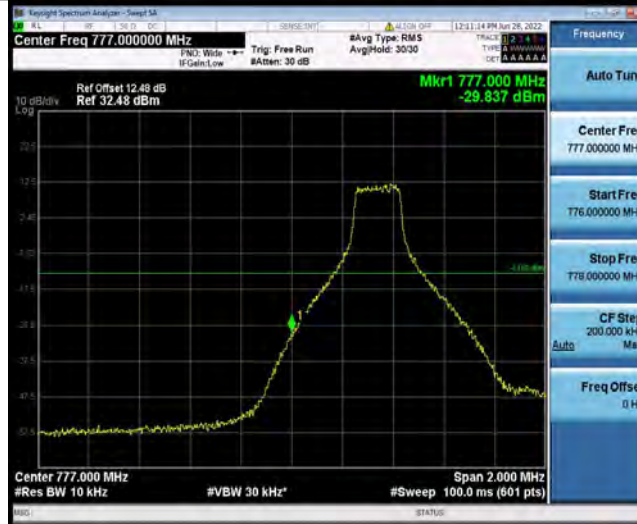

Test Graphs

BUREAU VERITAS

Test Report No.: PSU-QSU2206080111RF03

Band13-5MHz-QPSK-23255-25RB#0

Band13-5MHz-16QAM-23205-1RB#0

Band13-5MHz-16QAM-23205-25RB#0

Band13-5MHz-16QAM-23255-1RB#24

BUREAU VERITAS