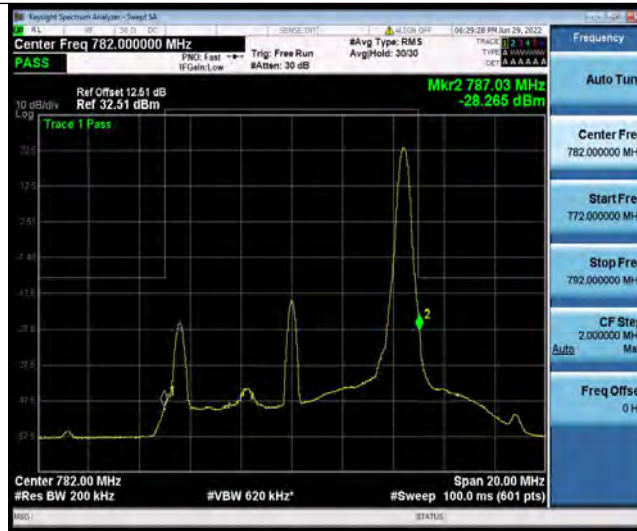

Test Report No.: PSU-QSU2206080111RF03

Band13-5MHz-16QAM-23255-25RB#0

Band13-10MHz-QPSK-23230-1RB#0

Band13-10MHz-QPSK-23230-1RB#49

BUREAU
VERITAS

Test Report No.: PSU-QSU2206080111RF03

Band13-10MHz-QPSK-23230-50RB#0