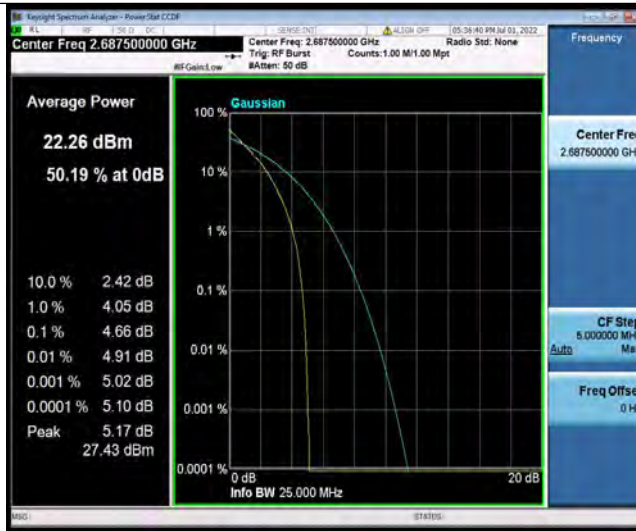

BUREAU VERITAS

Test Report No.: PSU-QSU2206080111RF03

Band41-5MHz-16QAM-39675-1RB#0