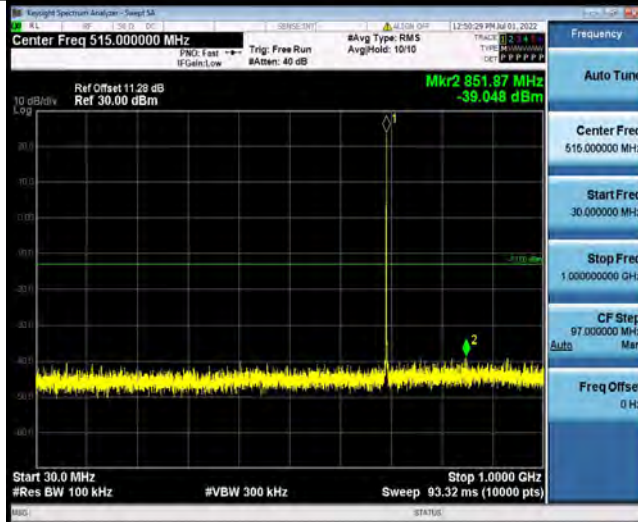

Test Graphs

Band12-1.4MHz-QPSK-23017-1RB#0-Range1:30~1000MHz