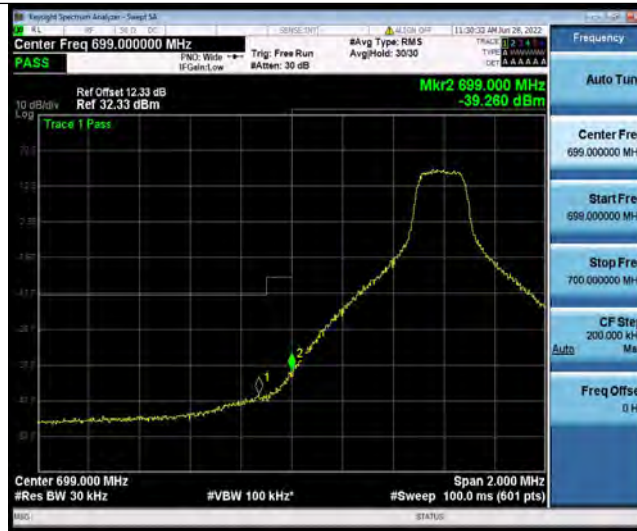

BUREAU VERITAS

Test Report No.: PSU-QSU2206080111RF03

Band12-10MHz-QPSK-23060-50RB#0