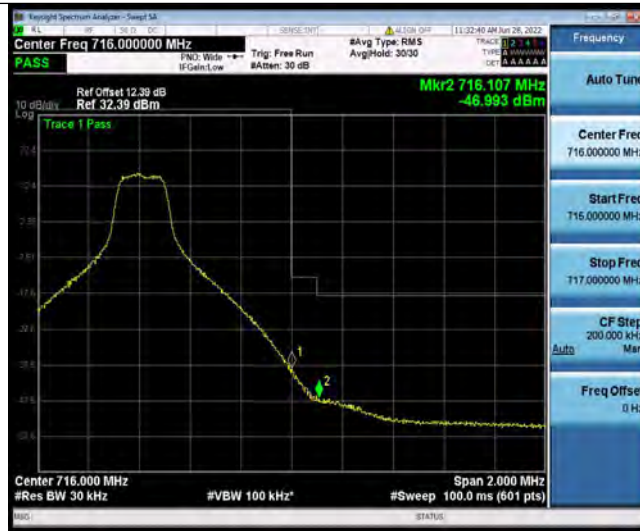

BUREAU VERITAS

Test Report No.: PSU-QSU2206080111RF03