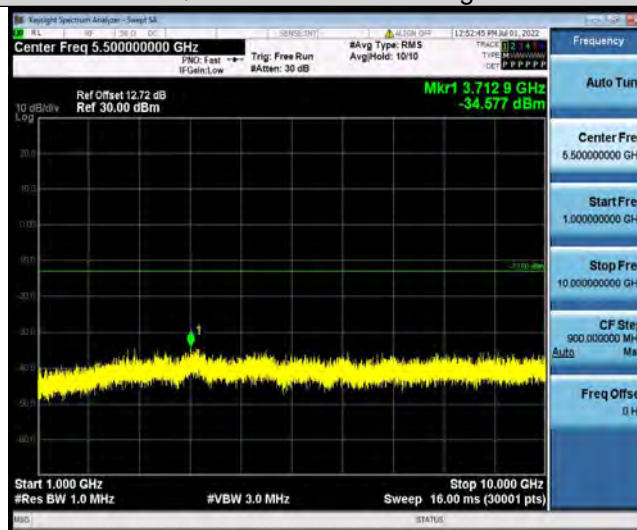

BUREAU VERITAS

Test Report No.: PSU-QSU2206080111RF03