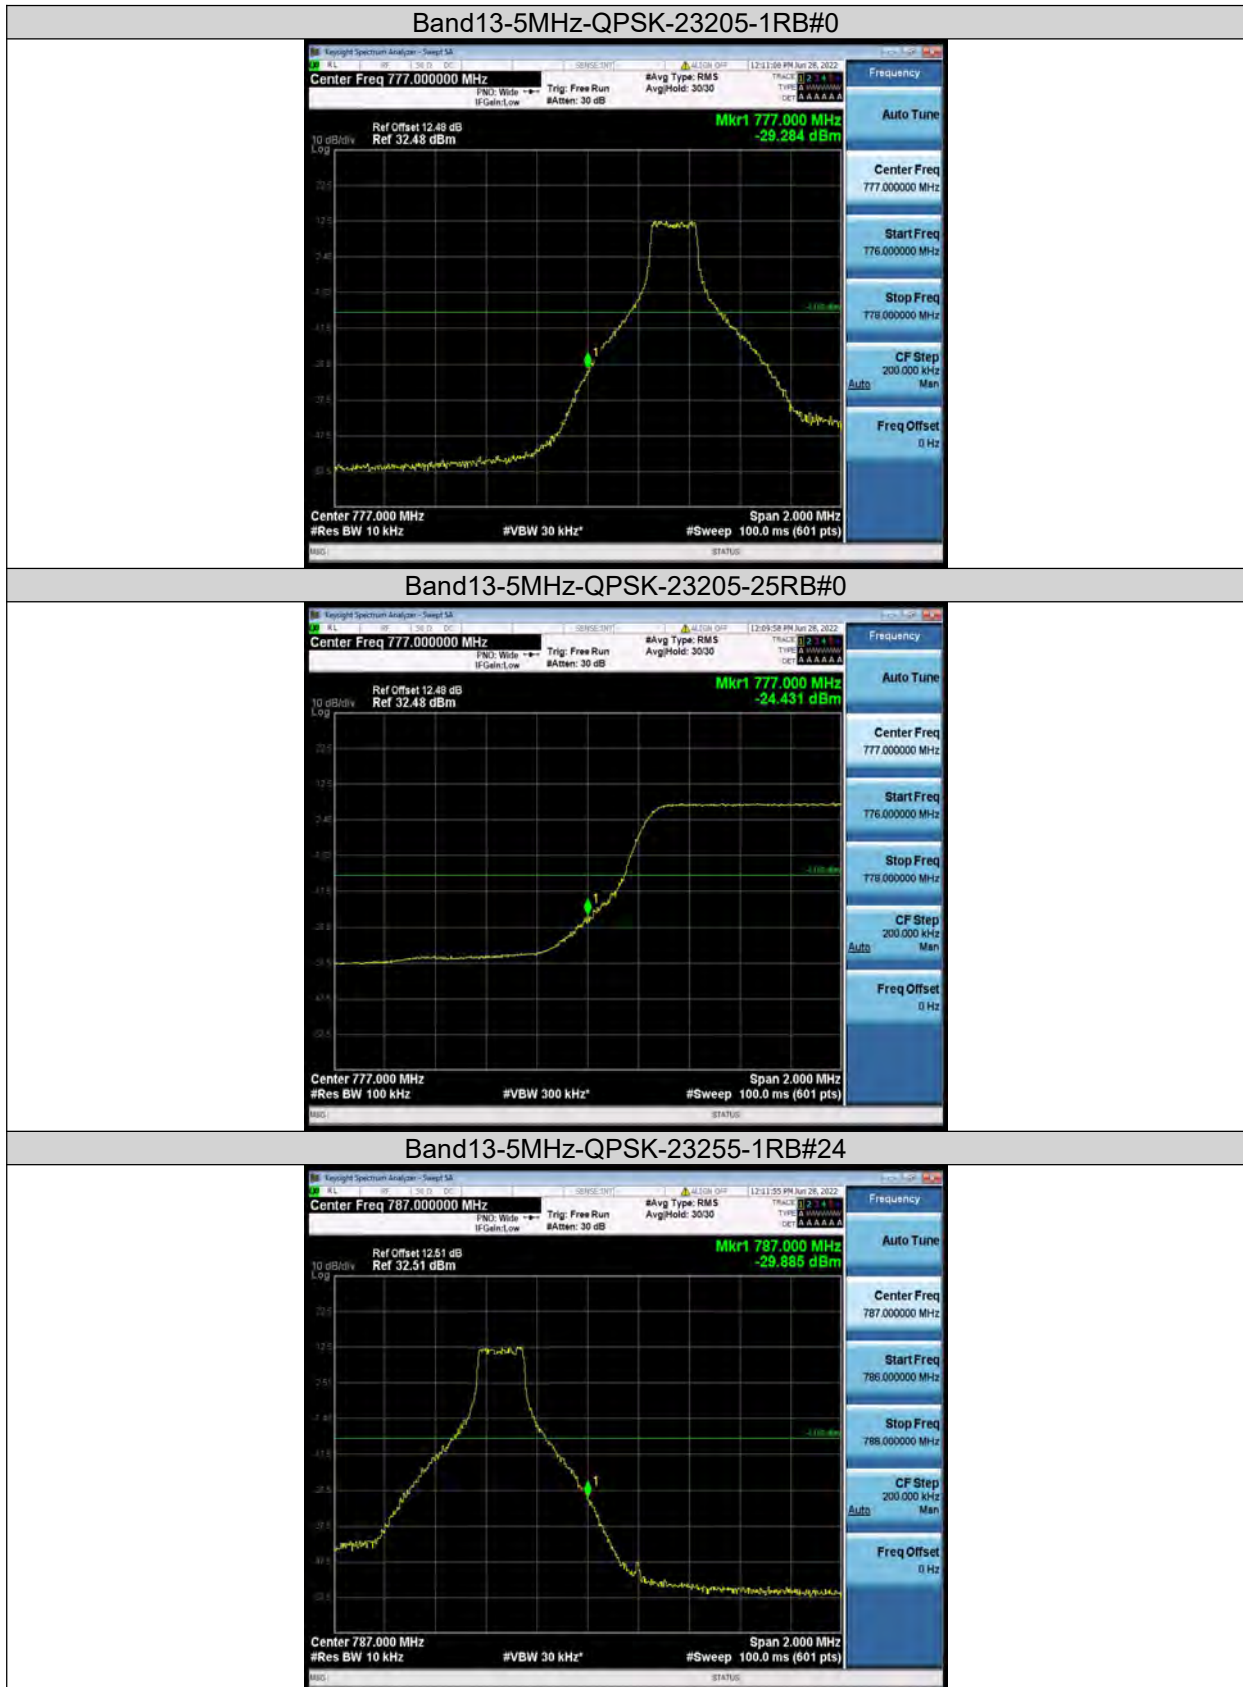

Test Graphs