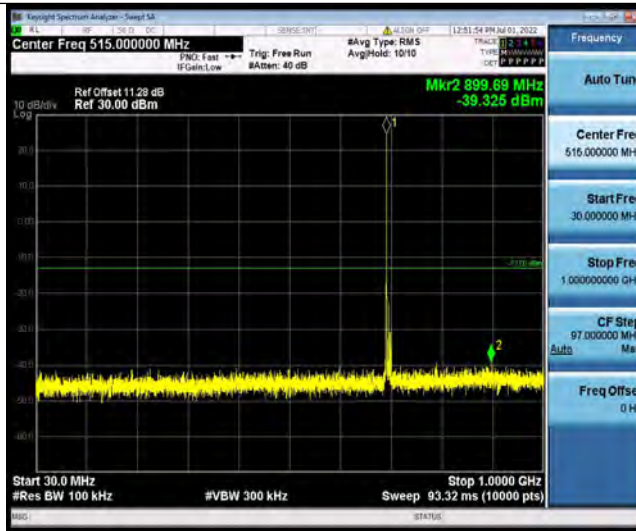

BUREAU VERITAS

Test Report No.: PSU-QSU2206080111RF03

Band12-10MHz-16QAM-23060-1RB#0-Range2: 1000~10000MHz