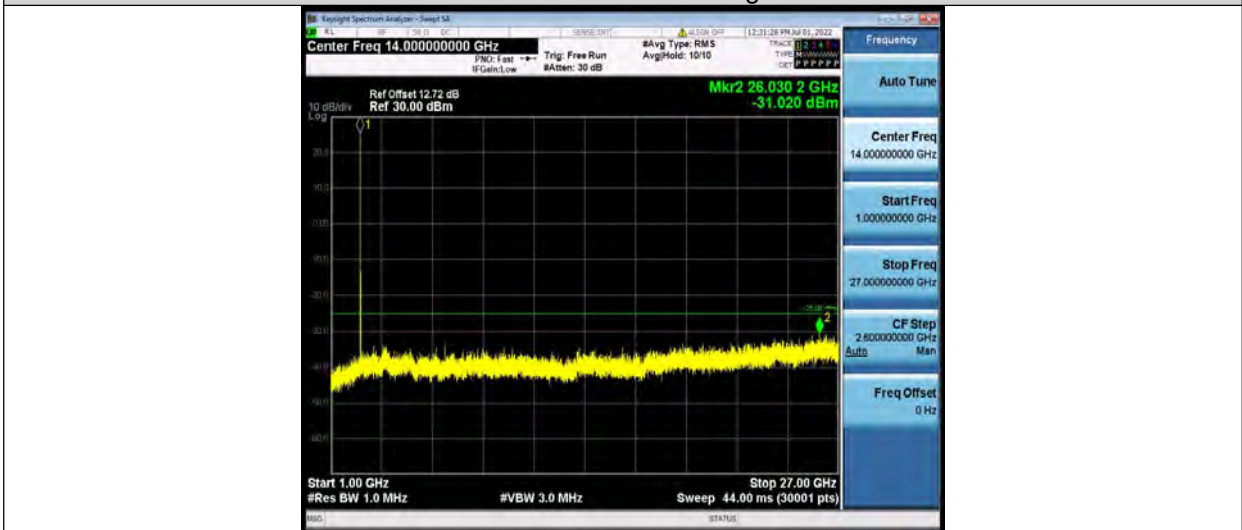

Band7-15MHz-16QAM-20825-1RB#0-Range2:1000~27000MHz