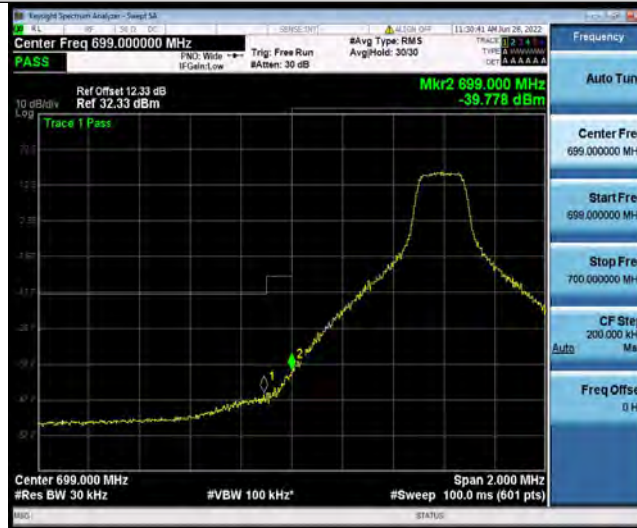

BUREAU VERITAS

Test Report No.: PSU-QSU2206080111RF03

Band12-10MHz-QPSK-23060-50RB#0

Band12-10MHz-QPSK-23130-1RB#49

Band12-10MHz-QPSK-23130-50RB#0

BUREAU VERITAS

Test Report No.: PSU-QSU2206080111RF03

Band12-10MHz-16QAM-23060-1RB#0