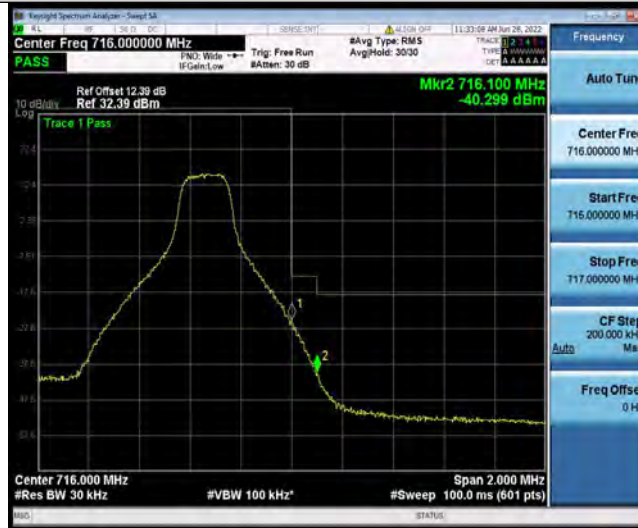

Band12-5MHz-16QAM-23035-1RB#0

Band12-5MHz-16QAM-23035-25RB#0

BUREAU VERITAS

Test Report No.: PSU-QSU2206080111RF03

Band12-5MHz-16QAM-23155-1RB#24

Band12-5MHz-16QAM-23155-25RB#0

Band12-10MHz-QPSK-23060-1RB#0