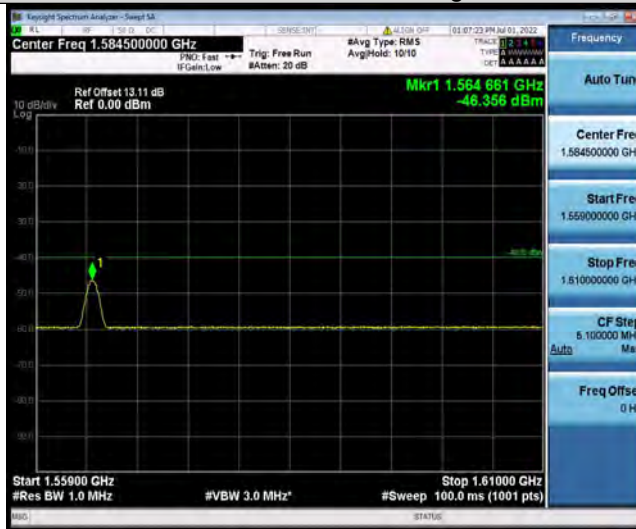

Band13-5MHz-16QAM-23205-1RB#0-Range1:30~1000MHz