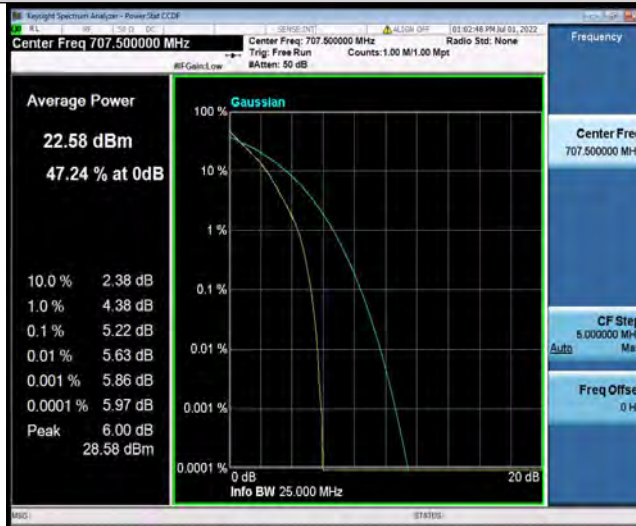

BUREAU VERITAS

Test Report No.: PSU-QSU2206080111RF03

Band12-5MHz-QPSK-23035-1RB#0

Band12-5MHz-QPSK-23035-25RB#0

Band12-5MHz-QPSK-23095-1RB#0

BUREAU VERITAS

Test Report No.: PSU-QSU2206080111RF03

Band12-5MHz-QPSK-23095-25RB#0