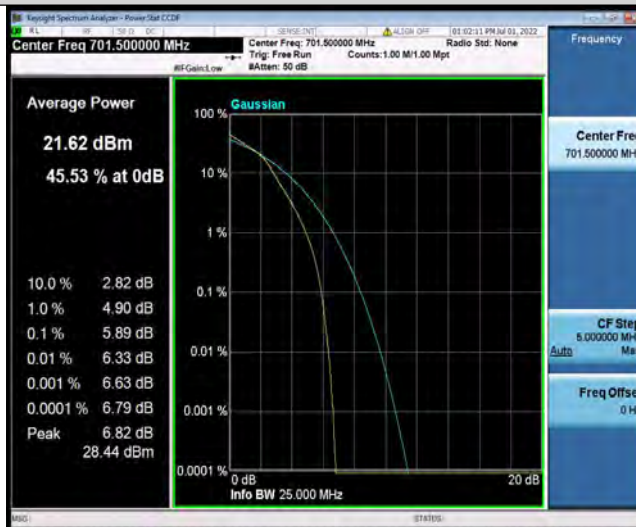

Band12-5MHz-QPSK-23155-1RB#0

Band12-5MHz-QPSK-23155-25RB#0

BUREAU
VERITAS

Test Report No.: PSU-QSU2206080111RF03

Band12-5MHz-16QAM-23035-1RB#0

Band12-5MHz-16QAM-23035-25RB#0

Band12-5MHz-16QAM-23095-1RB#0

BUREAU VERITAS