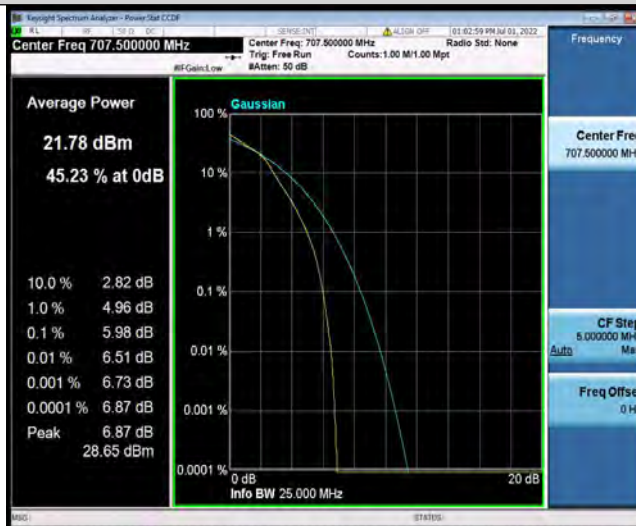

Band12-5MHz-16QAM-23155-1RB#0