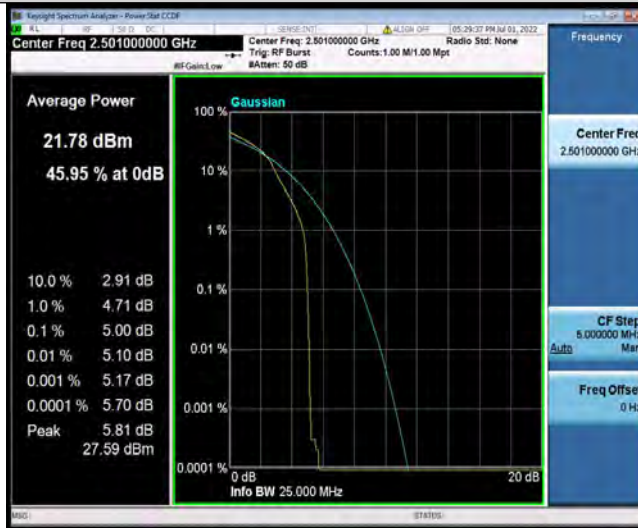

Band41-10MHz-16QAM-39700-1RB#0

Band41-10MHz-16QAM-39700-50RB#0

Band41-10MHz-16QAM-40620-1RB#0