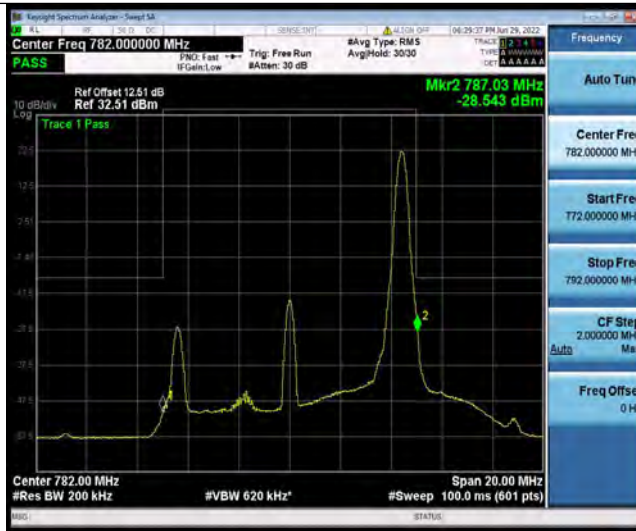

Band13-10MHz-16QAM-23230-1RB#0

Band13-10MHz-16QAM-23230-1RB#49

BUREAU VERITAS

Test Report No.: PSU-QSU2206080111RF03

Band13-10MHz-16QAM-23230-50RB#0

Test Report No.: PSU-QSU2206080111RF03

CONDUCTED SPURIOUS EMISSION