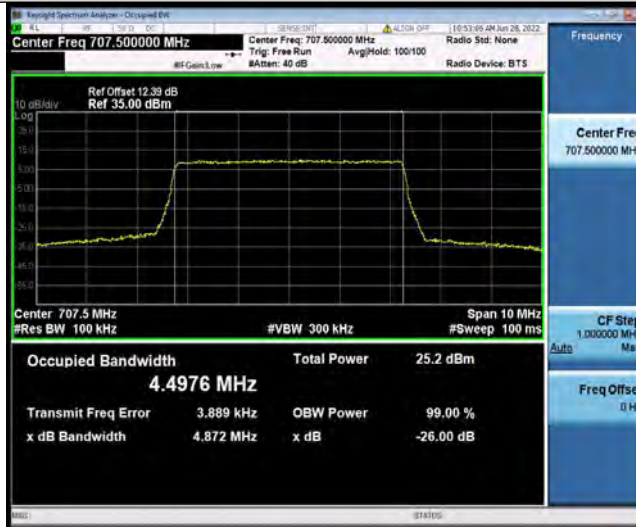

BUREAU VERITAS

Test Report No.: PSU-QSU2206080111RF03

Band12-5MHz-QPSK-23035-25RB#0

Band12-5MHz-QPSK-23095-25RB#0

Band12-5MHz-QPSK-23155-25RB#0

BUREAU
VERITAS

Test Report No.: PSU-QSU2206080111RF03

Band12-5MHz-16QAM-23035-25RB#0