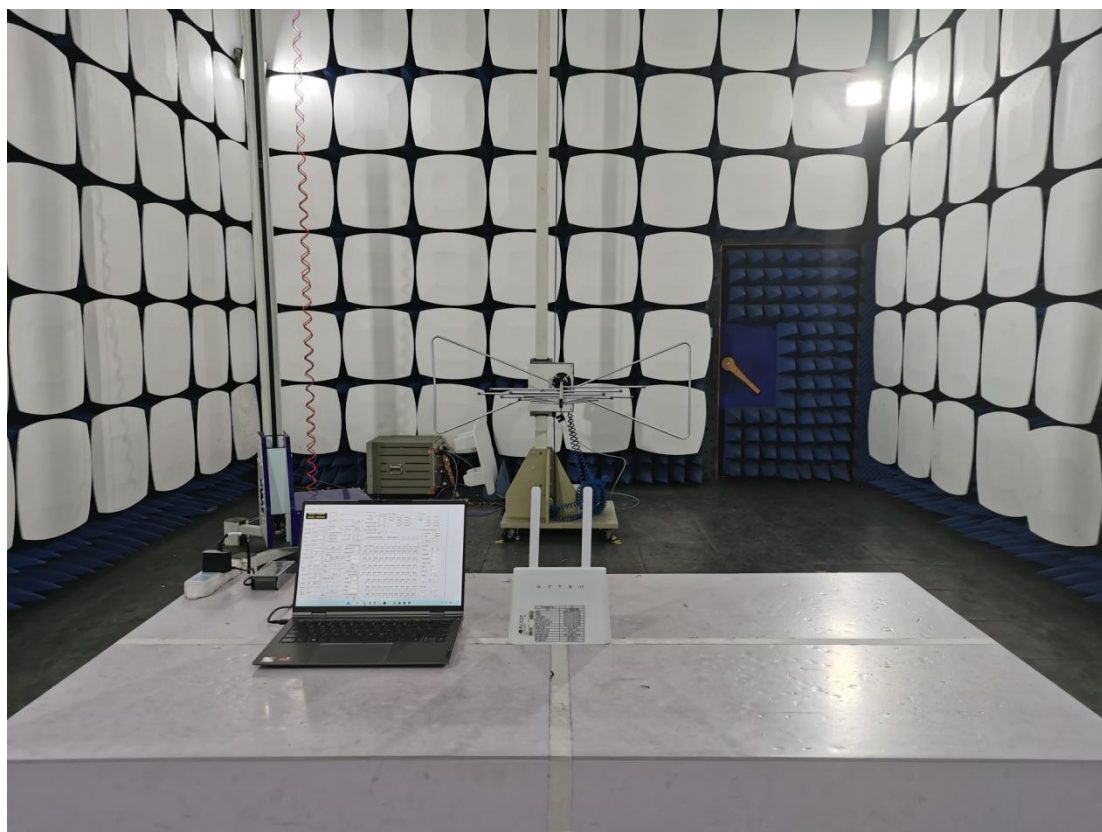

**FCC ID: 2AGCDJACSTD0551**

**Test Setup Photos**

1. Conducted emission main's port front view

2. Conducted emission main's port side view

### 3. Radiated emission (9KHz-30MHz)

### 4. Radiated emission (30MHz-1GHz)

## 5. Radiated emission (above 1GHz)