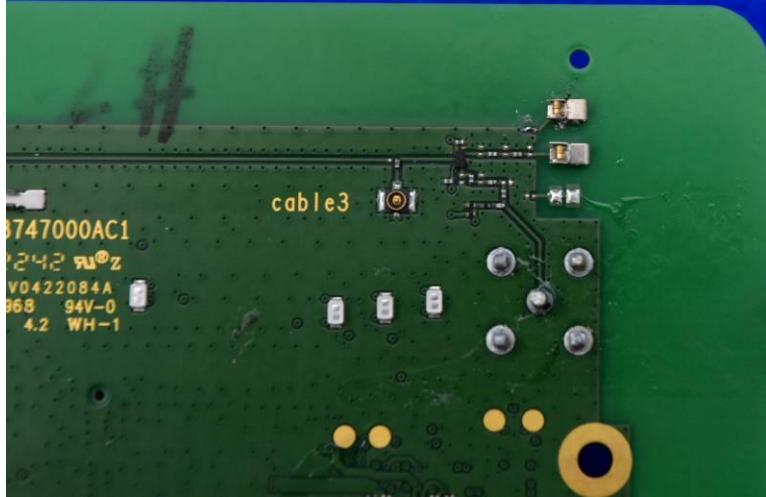

FCC ID: 2AGCDJACSTD0551

Internal Photos

1. EUT uncover view

2. Antenna view