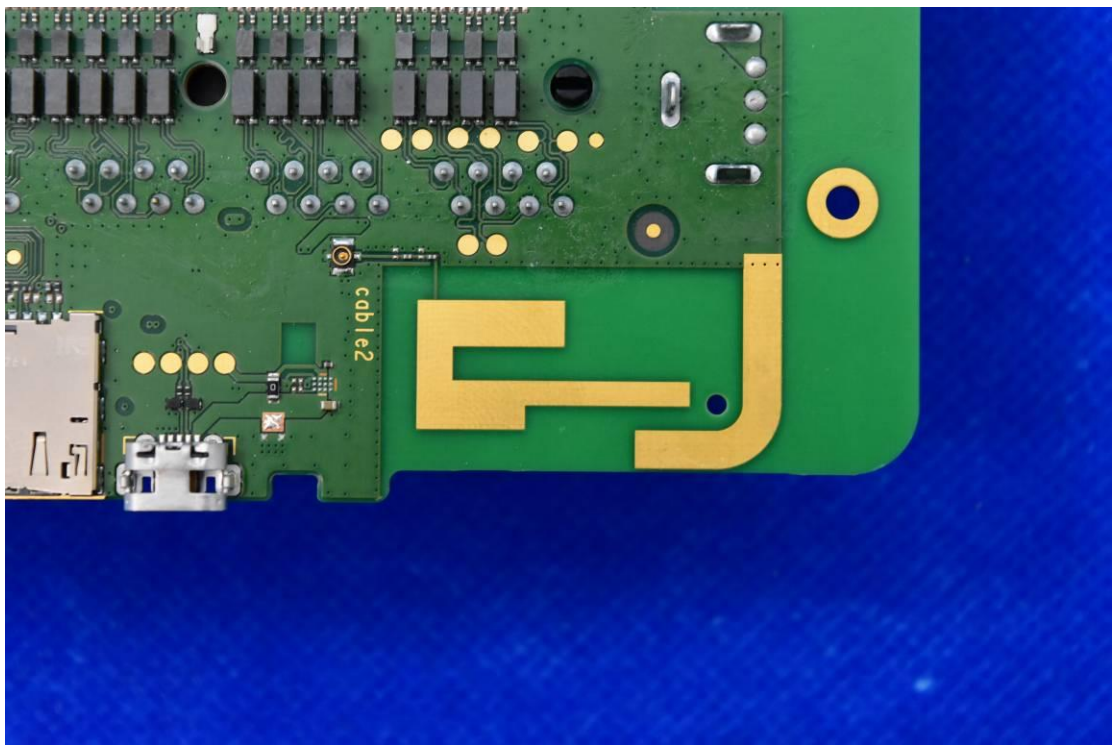

FCC ID: 2AGCDJACSTD0551

Internal Photos

1. EUT uncover view

2. Antenna view