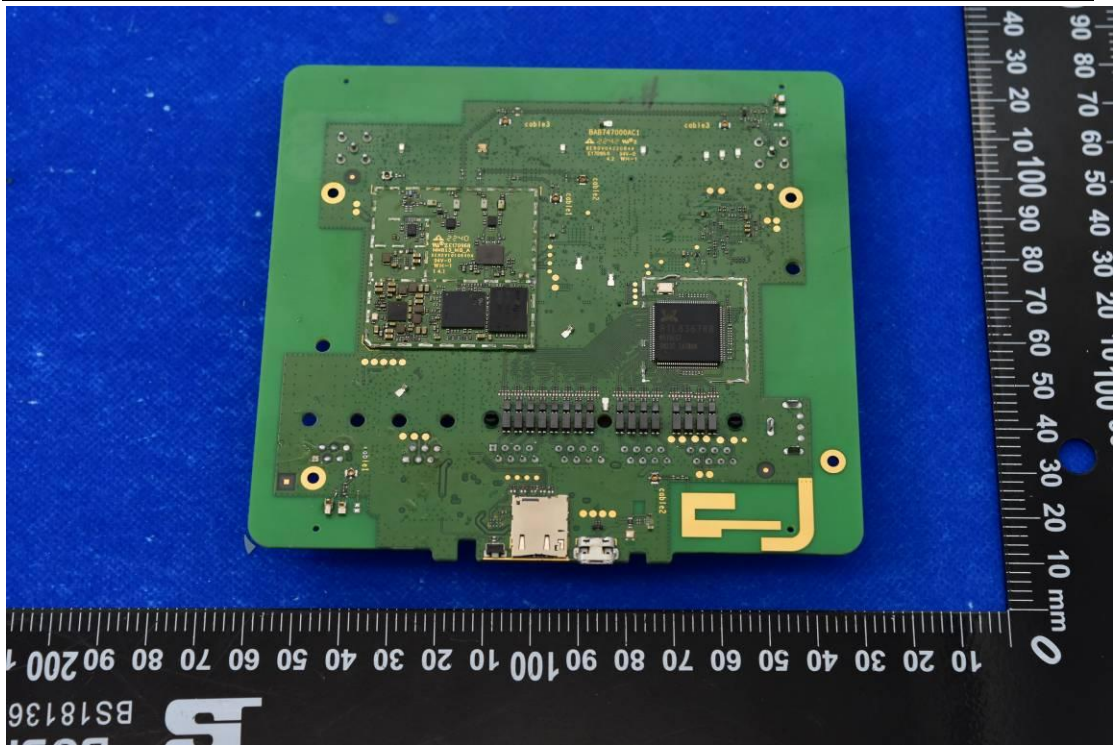

FCC ID: 2AGCDJACSTD0551

Internal Photos

1. EUT uncover view

2. Antenna view