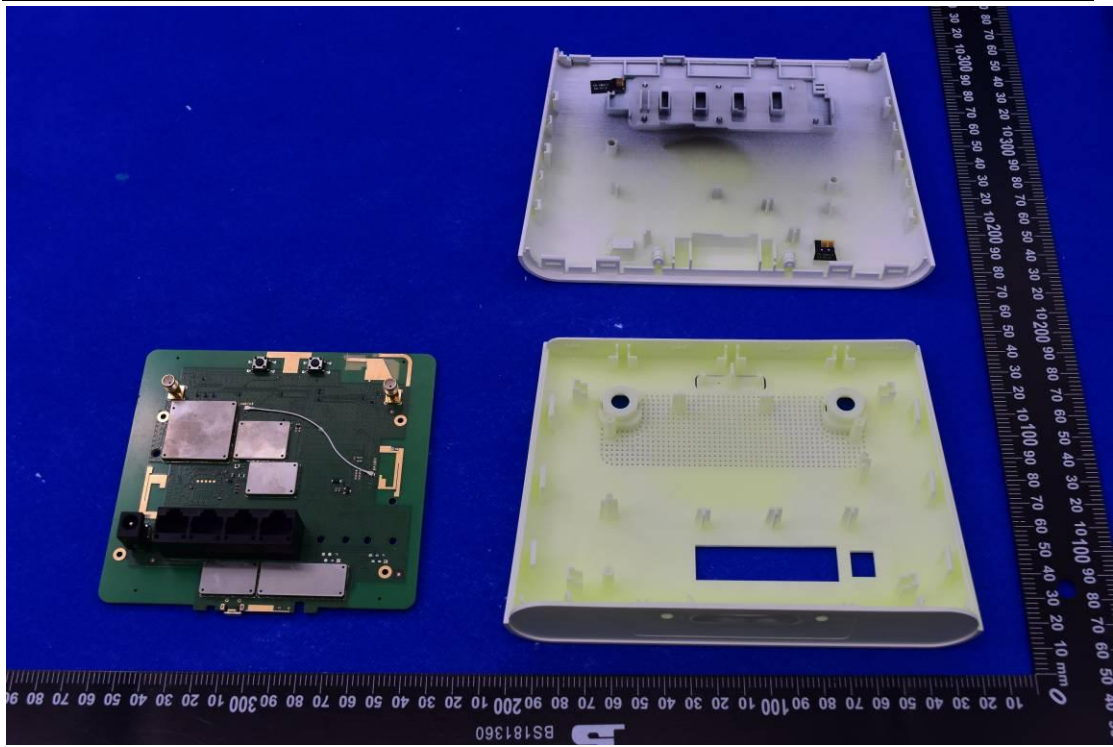

FCC ID: 2AGCDJACSTD0551

Internal Photos

1. EUT uncover view

2. Antenna view