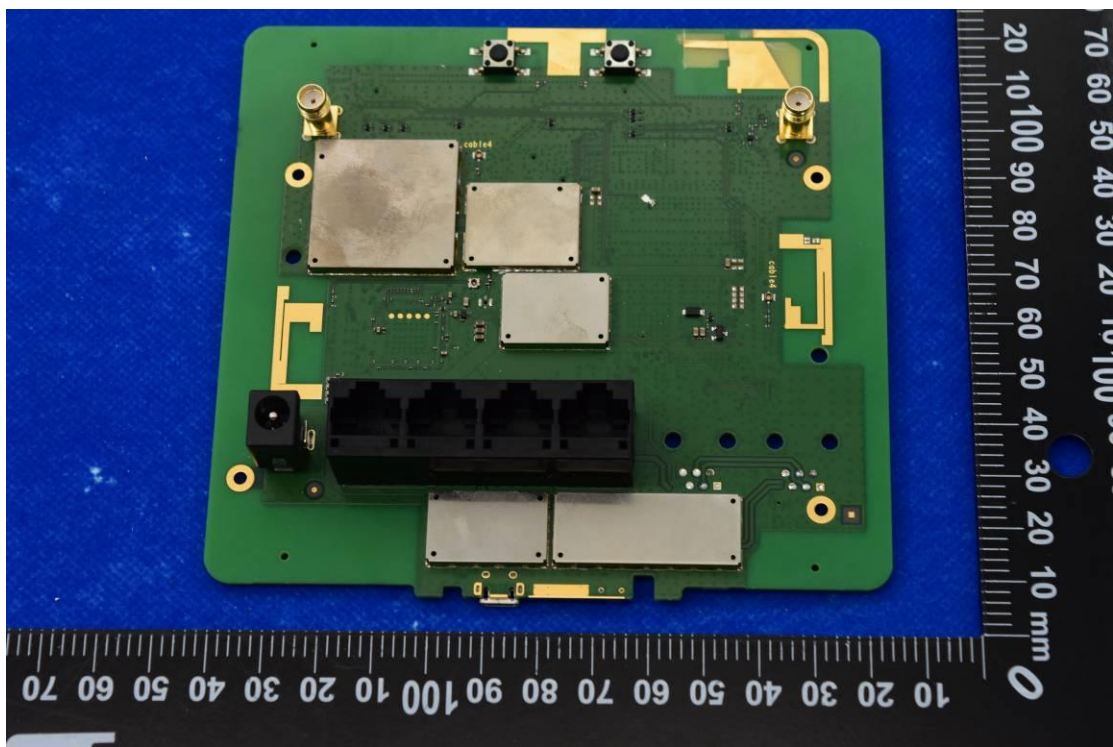

FCC ID: 2AGCDJACSTD0551

Internal Photos

1. EUT uncover view

2. Antenna view