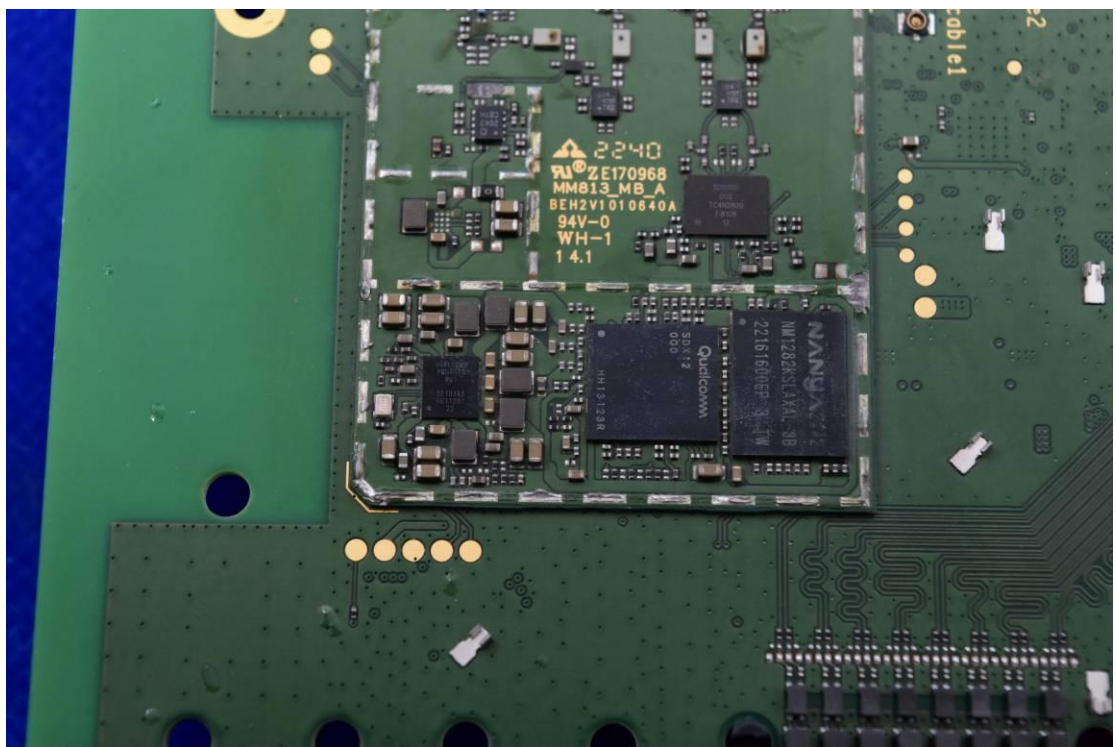

FCC ID: 2AGCDJACSTD0551

Internal Photos

1. EUT uncover view

2. Antenna view