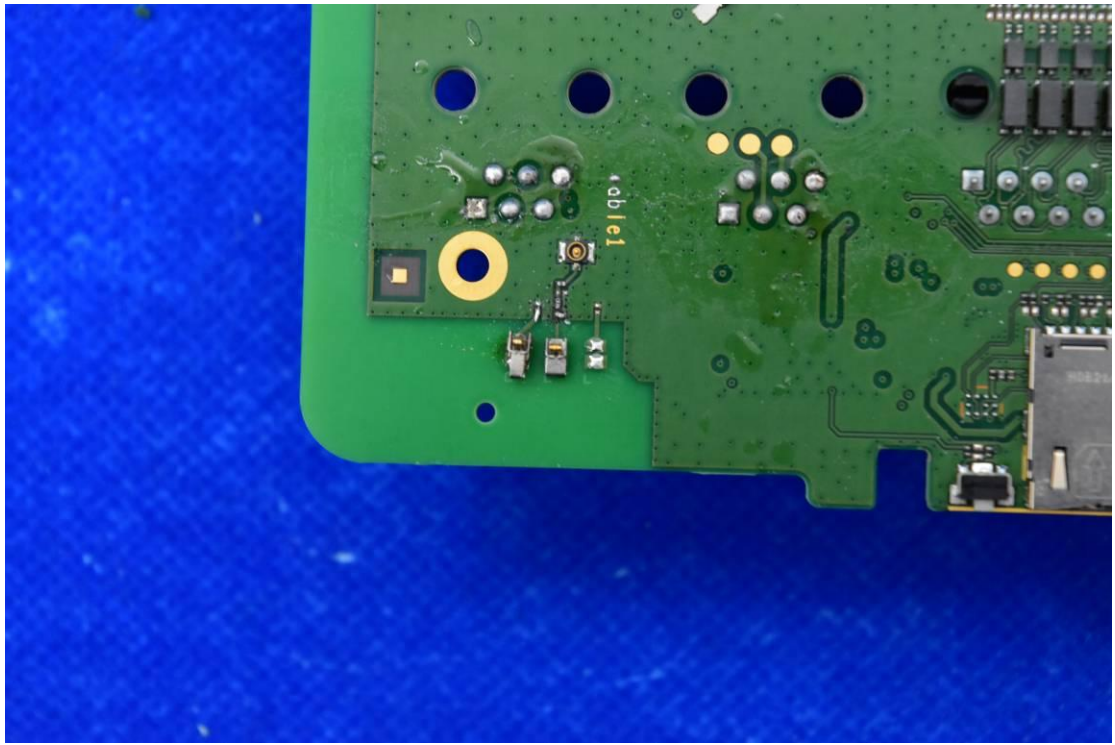

FCC ID: 2AGCDJACSTD0551

Internal Photos

1. EUT uncover view

2. Antenna view