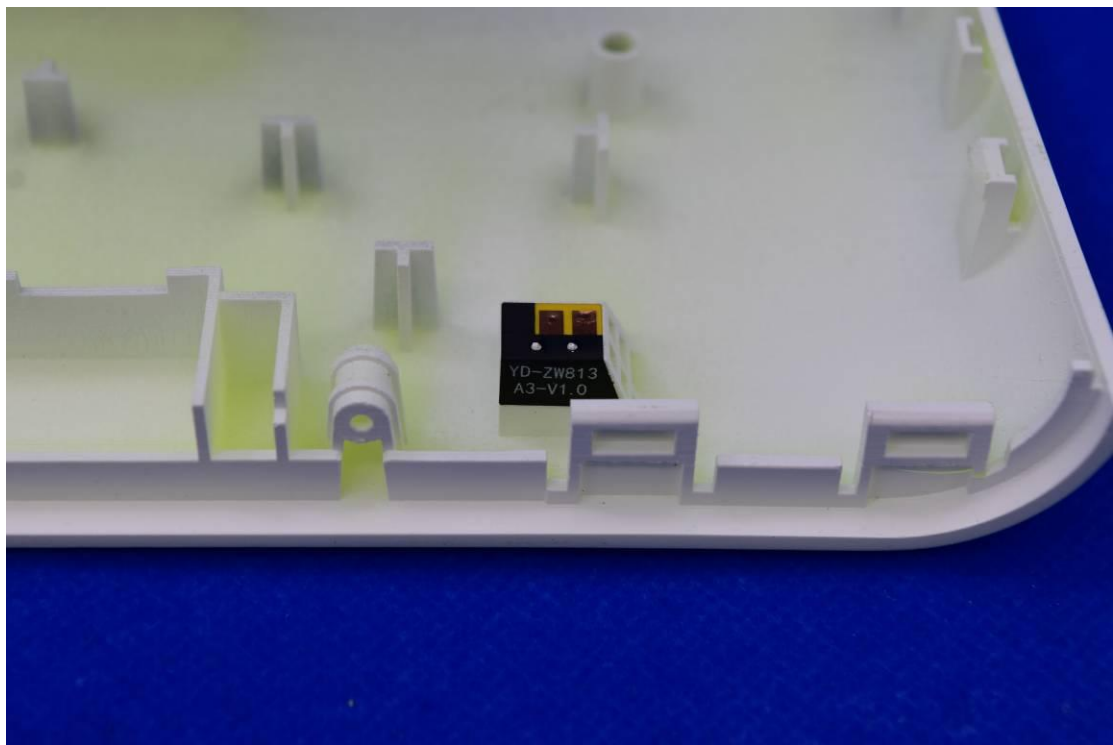

FCC ID: 2AGCDJACSTD0551

Internal Photos

1. EUT uncover view

2. Antenna view