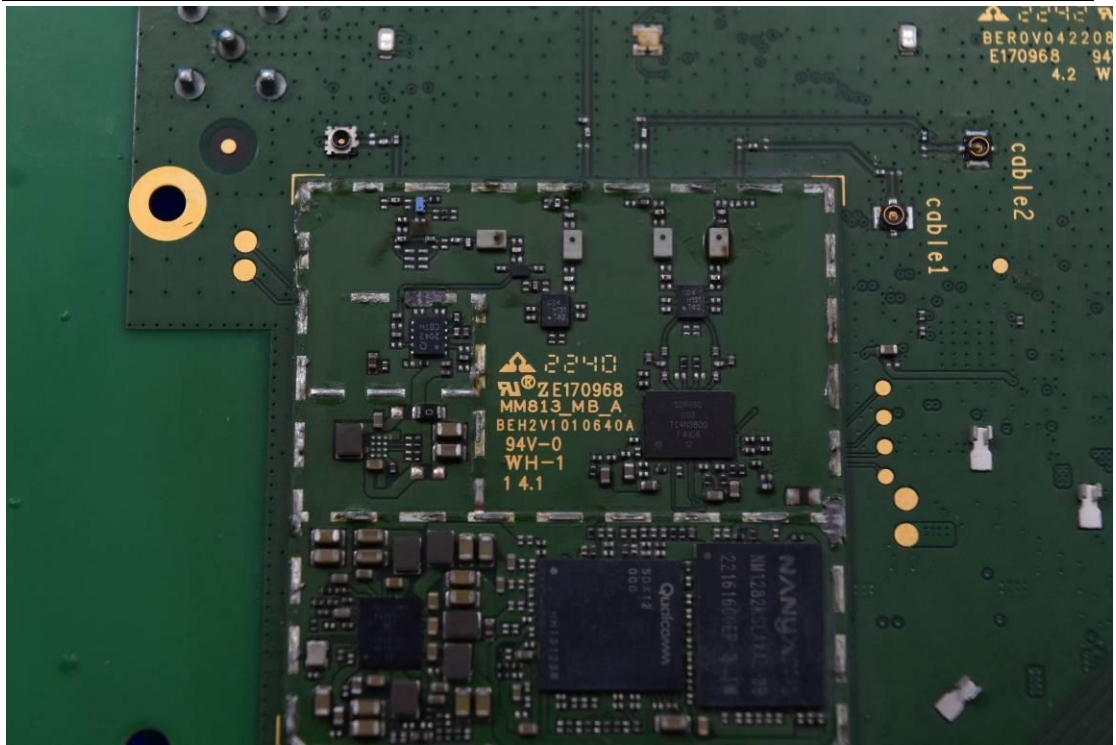

FCC ID: 2AGCDJACSTD0551

Internal Photos

1. EUT uncover view

2. Antenna view