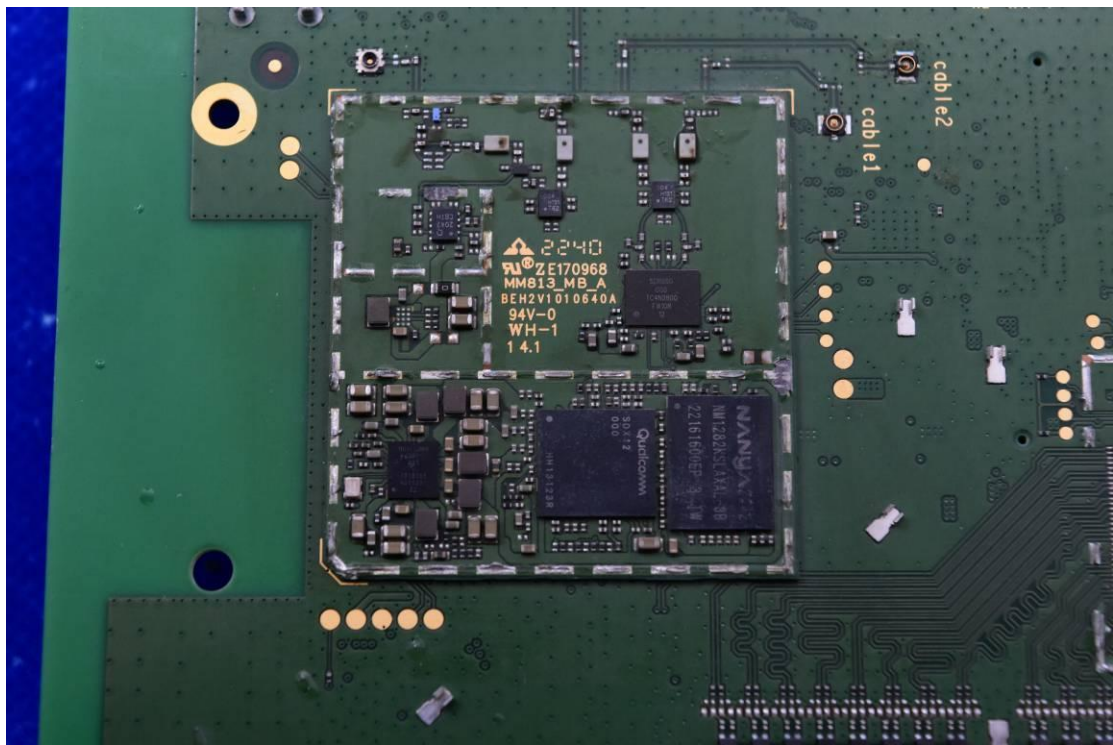

FCC ID: 2AGCDJACSTD0551

Internal Photos

1. EUT uncover view

2. Antenna view