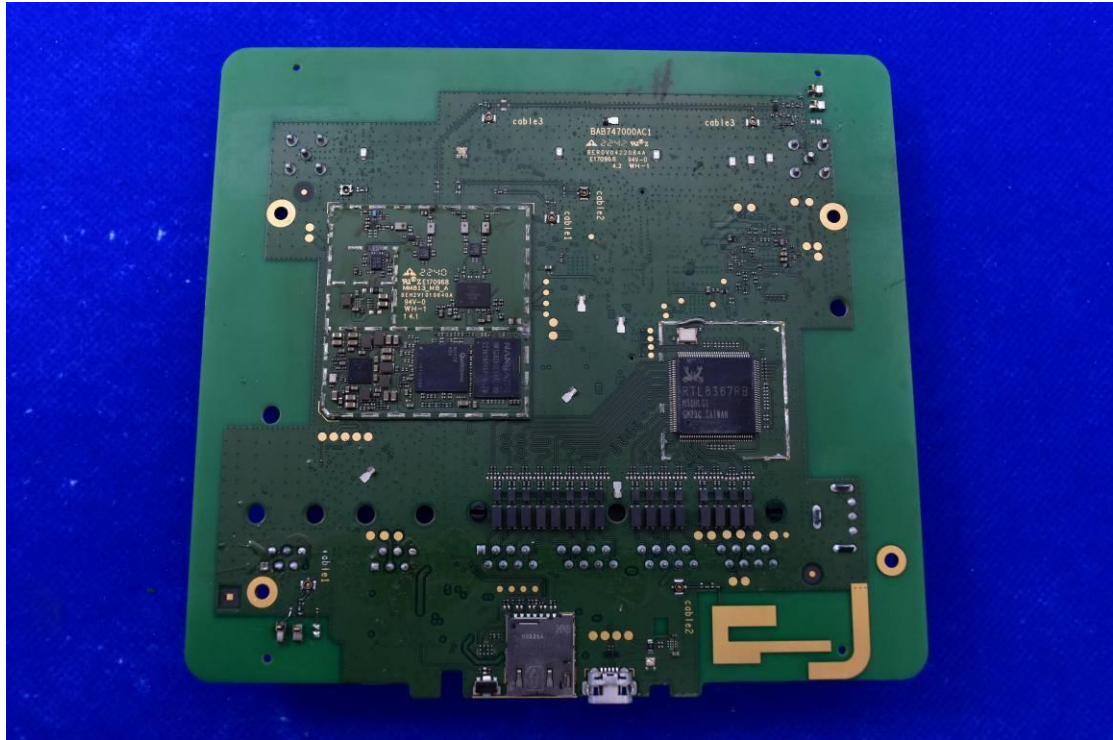

FCC ID: 2AGCDJACSTD0551

Internal Photos

1. EUT uncover view

2. Antenna view