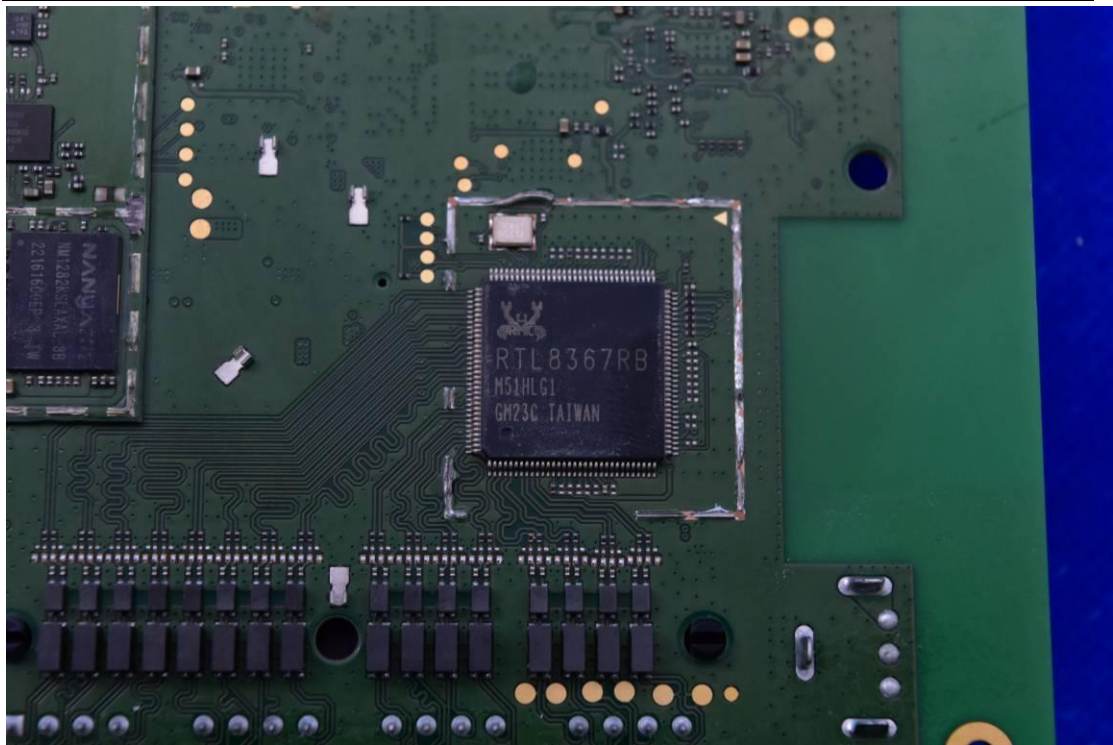

FCC ID: 2AGCDJACSTD0551

Internal Photos

1. EUT uncover view

2. Antenna view