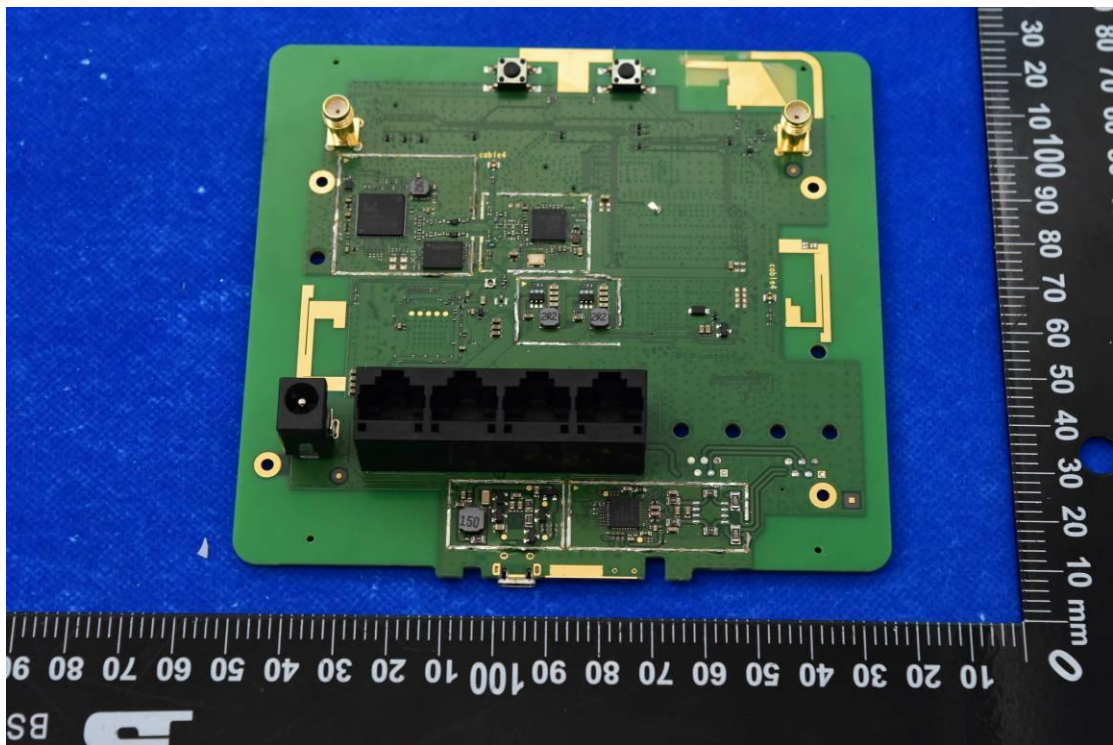

FCC ID: 2AGCDJACSTD0551

Internal Photos

1. EUT uncover view

2. Antenna view