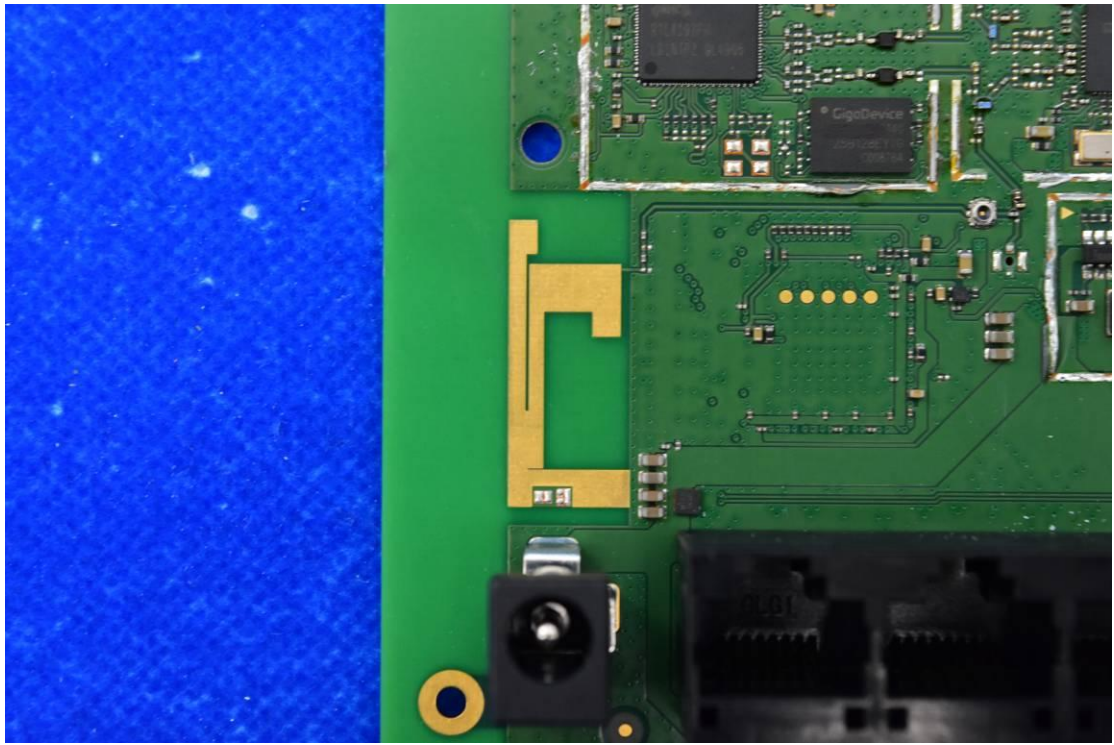

FCC ID: 2AGCDJACSTD0551

Internal Photos

1. EUT uncover view

2. Antenna view