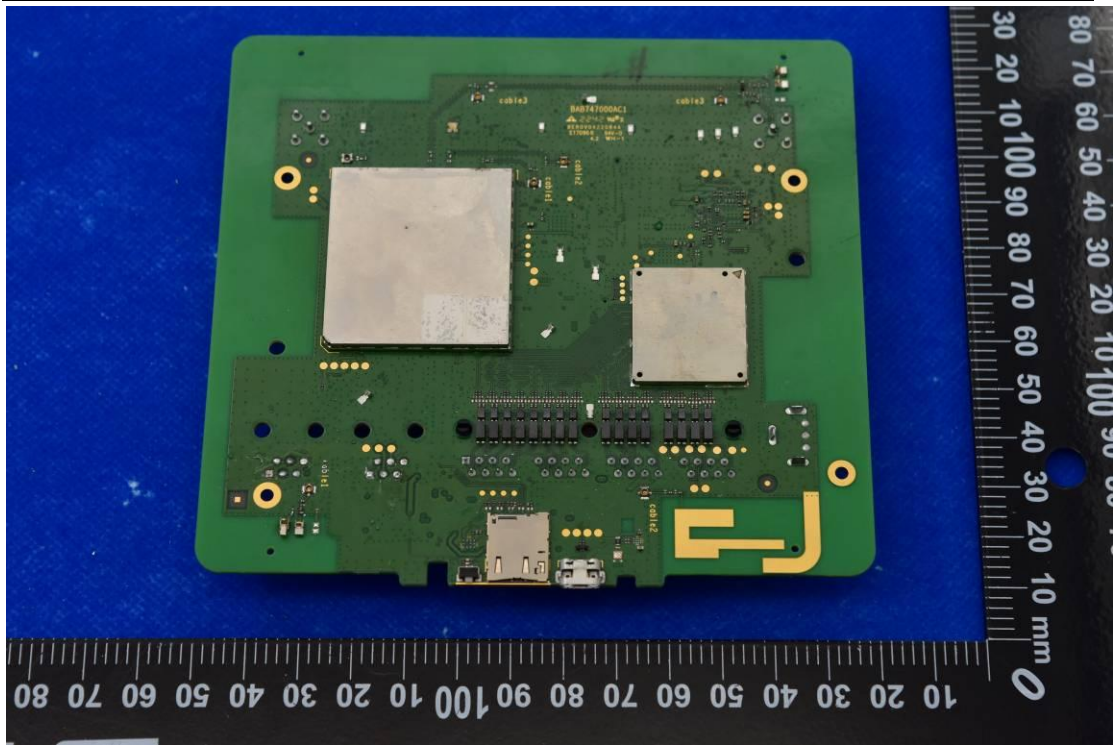

FCC ID: 2AGCDJACSTD0551

Internal Photos

1. EUT uncover view

2. Antenna view