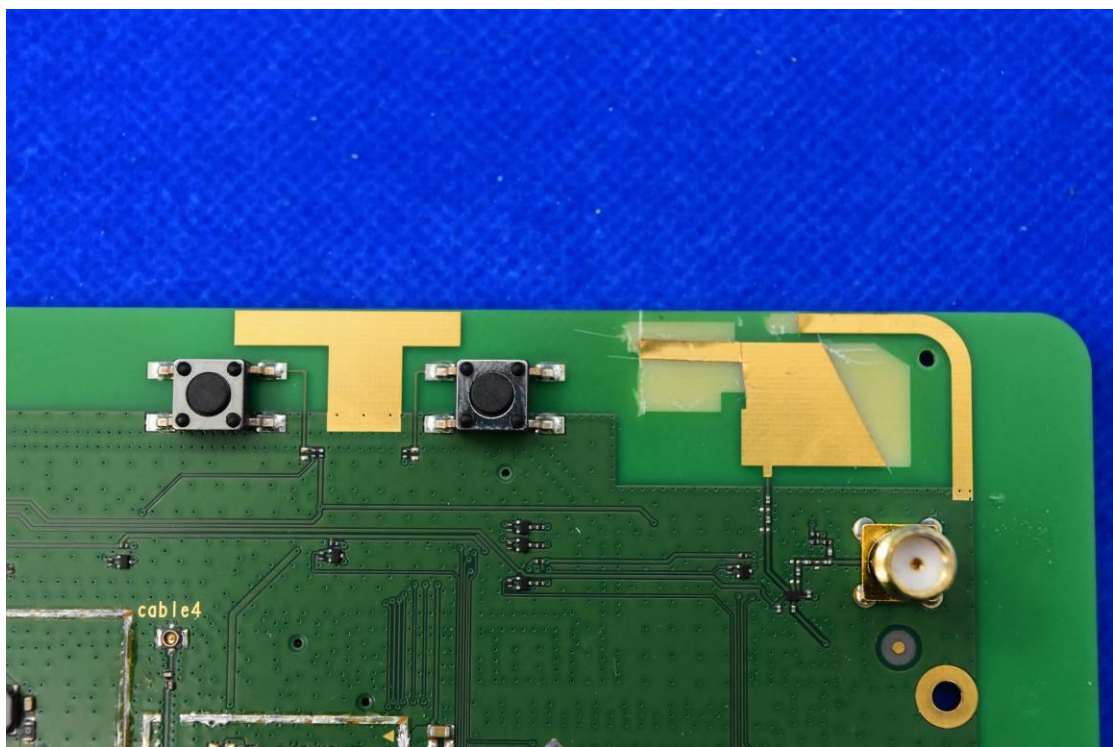

FCC ID: 2AGCDJACSTD0551

Internal Photos

1. EUT uncover view

2. Antenna view