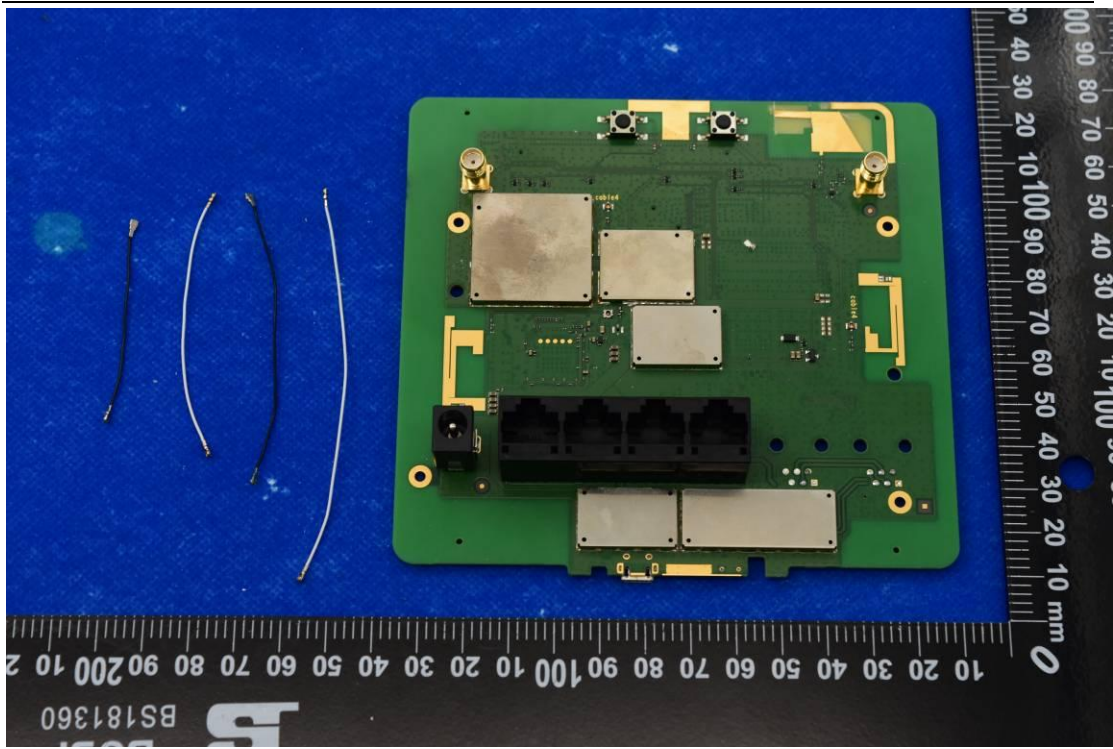

FCC ID: 2AGCDJACSTD0551

Internal Photos

1. EUT uncover view

2. Antenna view