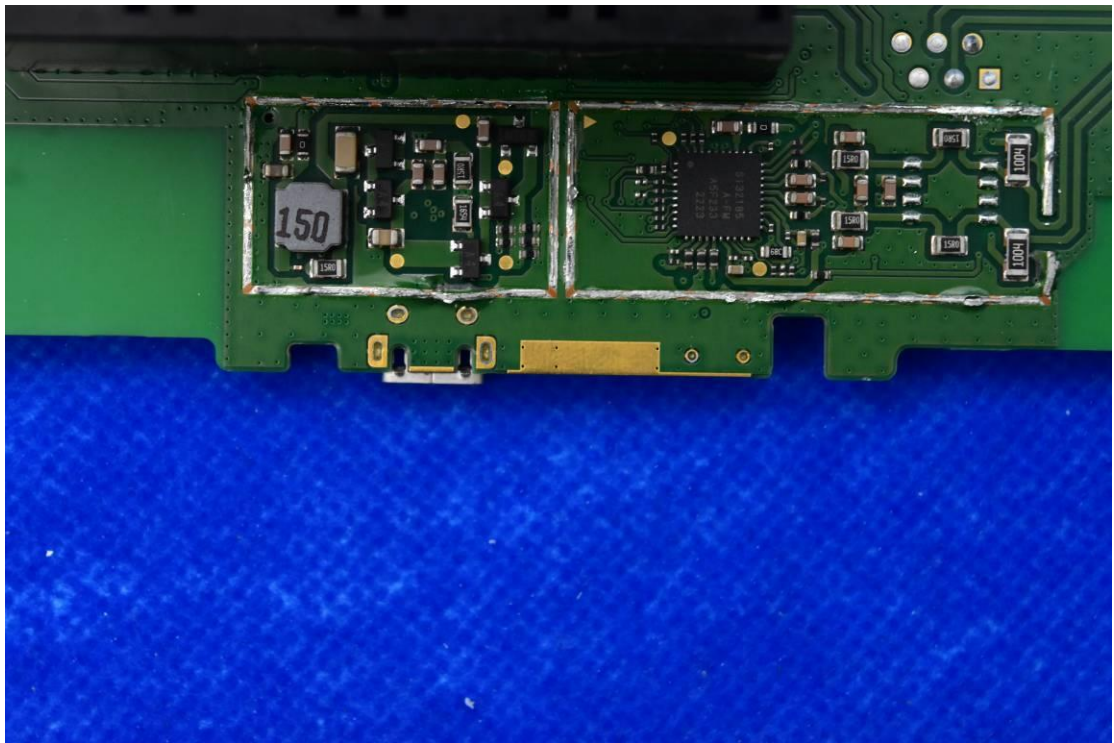

FCC ID: 2AGCDJACSTD0551

Internal Photos

1. EUT uncover view

2. Antenna view