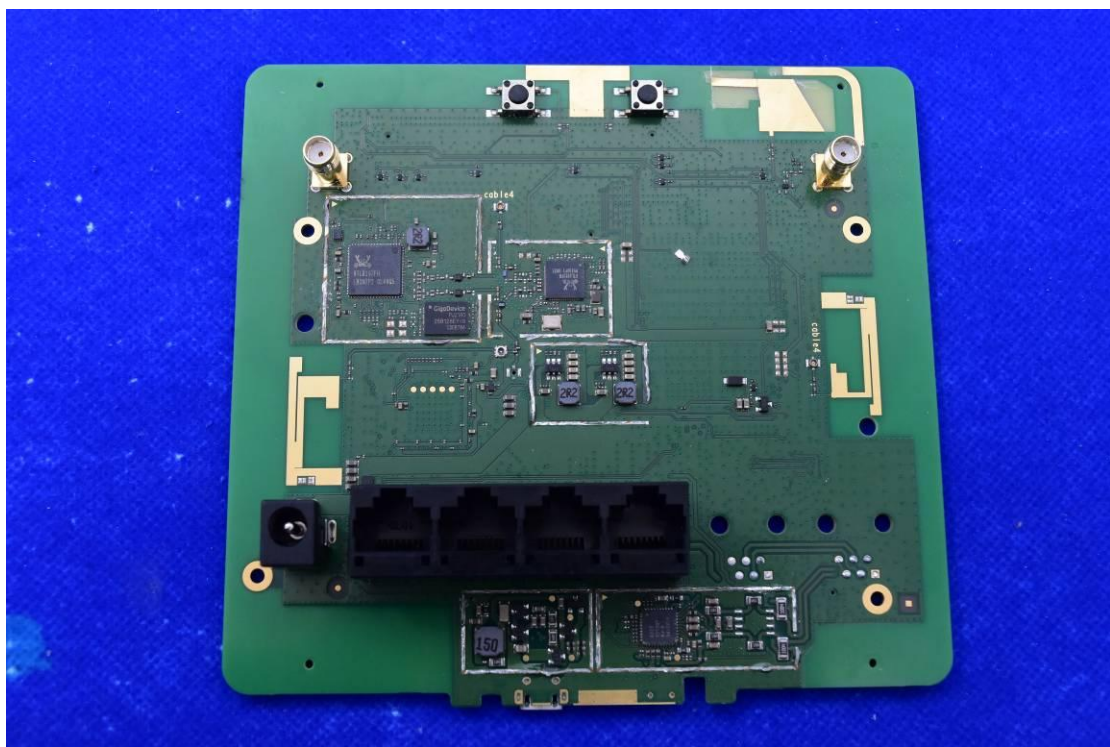

FCC ID: 2AGCDJACSTD0551

Internal Photos

1. EUT uncover view

2. Antenna view