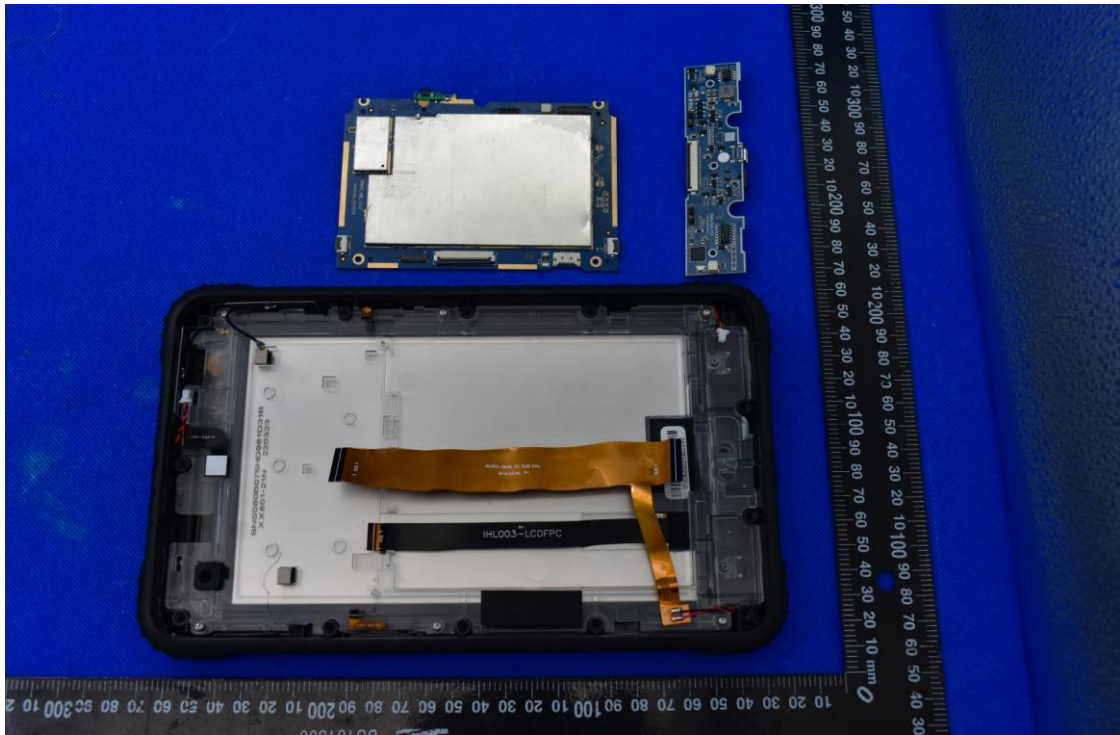

FCC ID: 2AGCDJACSJL003

Internal Photos

1. EUT uncover view

2. Antenna view