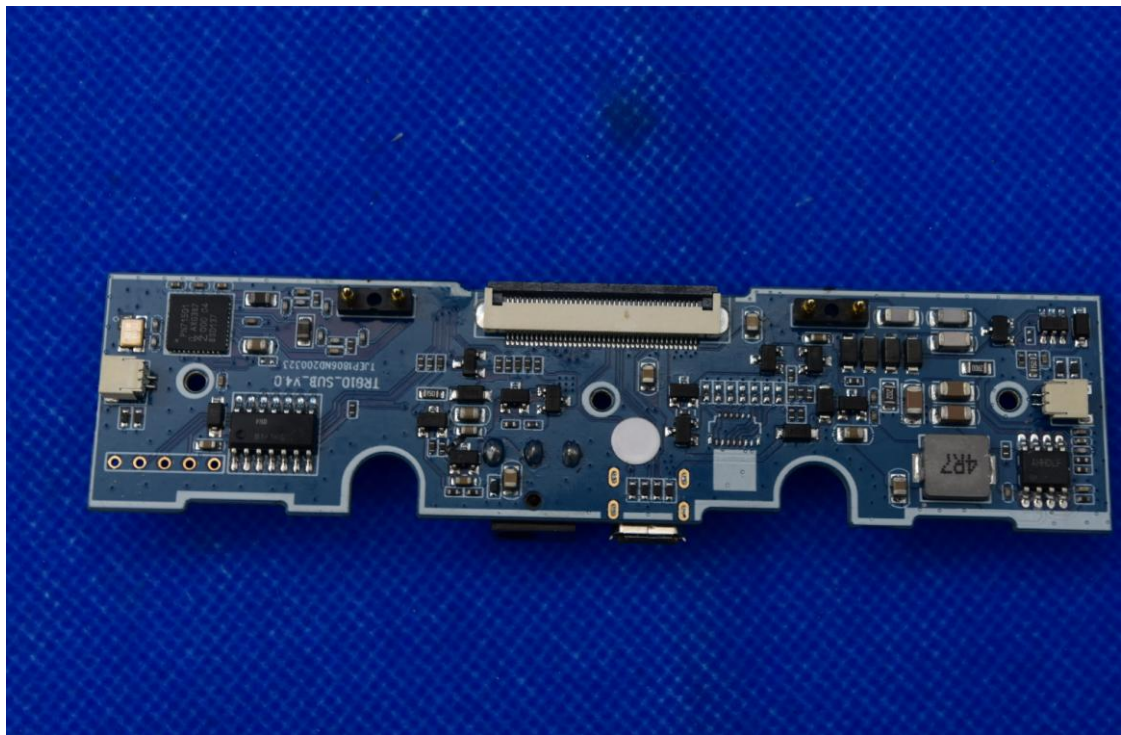

FCC ID: 2AGCDJACSJL003

Internal Photos

1. EUT uncover view

2. Antenna view