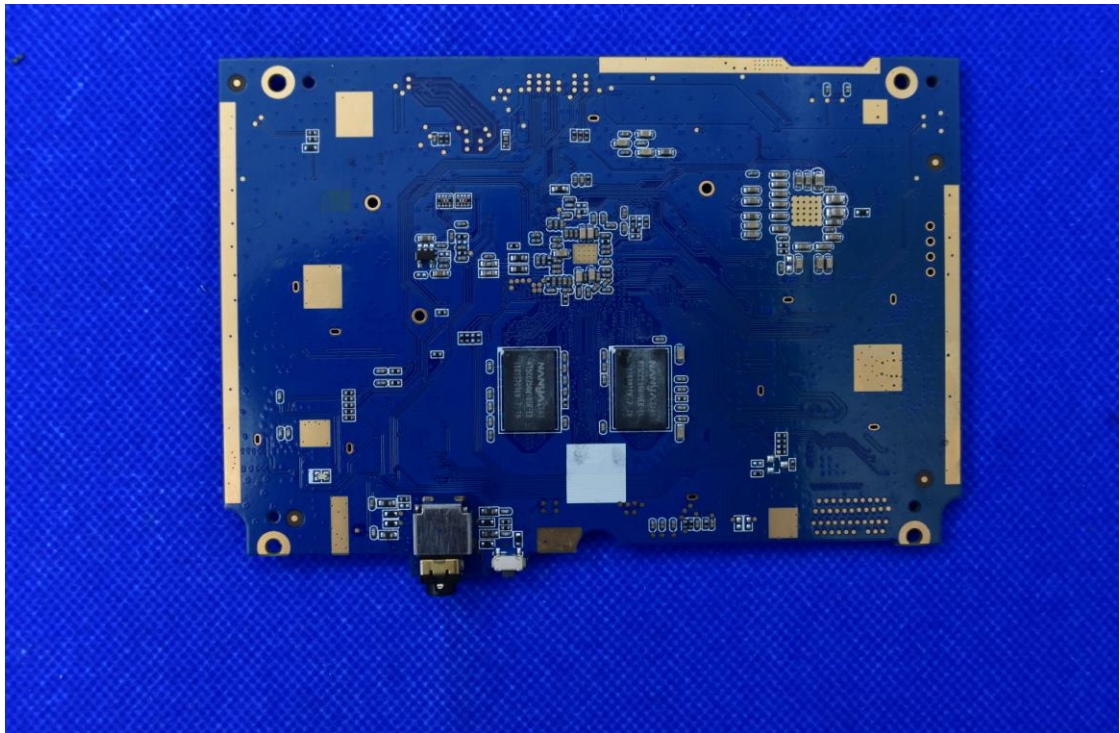

FCC ID: 2AGCDJACSJL003

Internal Photos

1. EUT uncover view

2. Antenna view