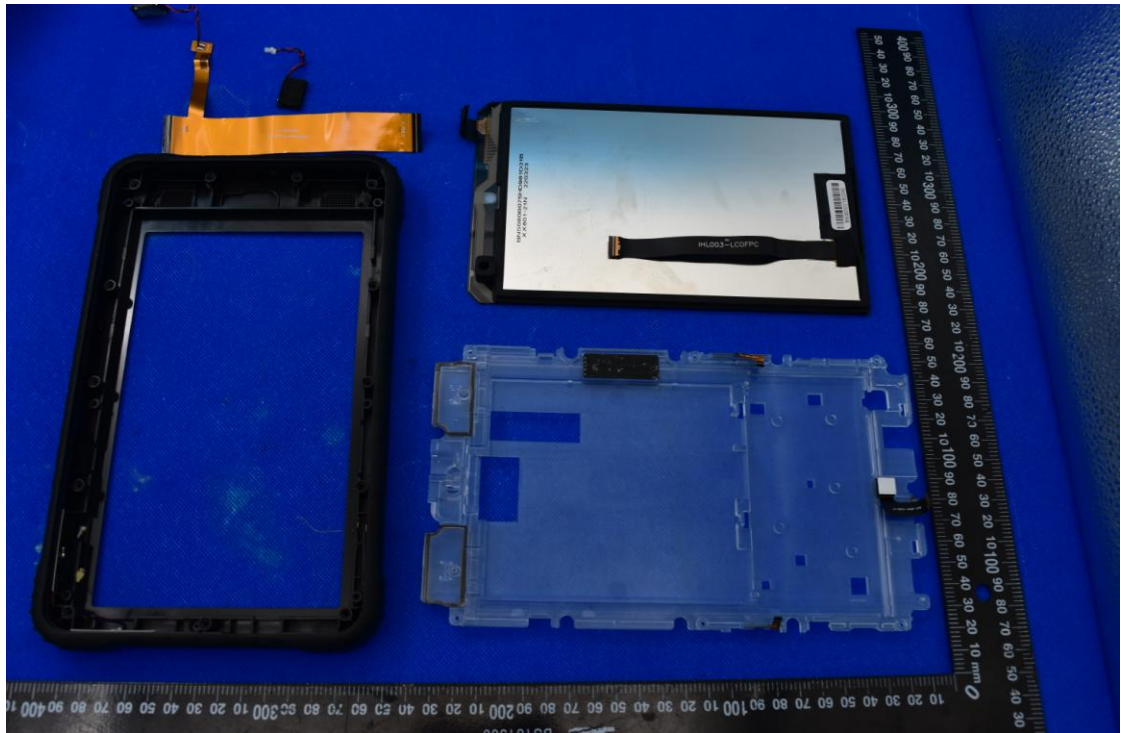

FCC ID: 2AGCDJACSJL003

Internal Photos

1. EUT uncover view

2. Antenna view