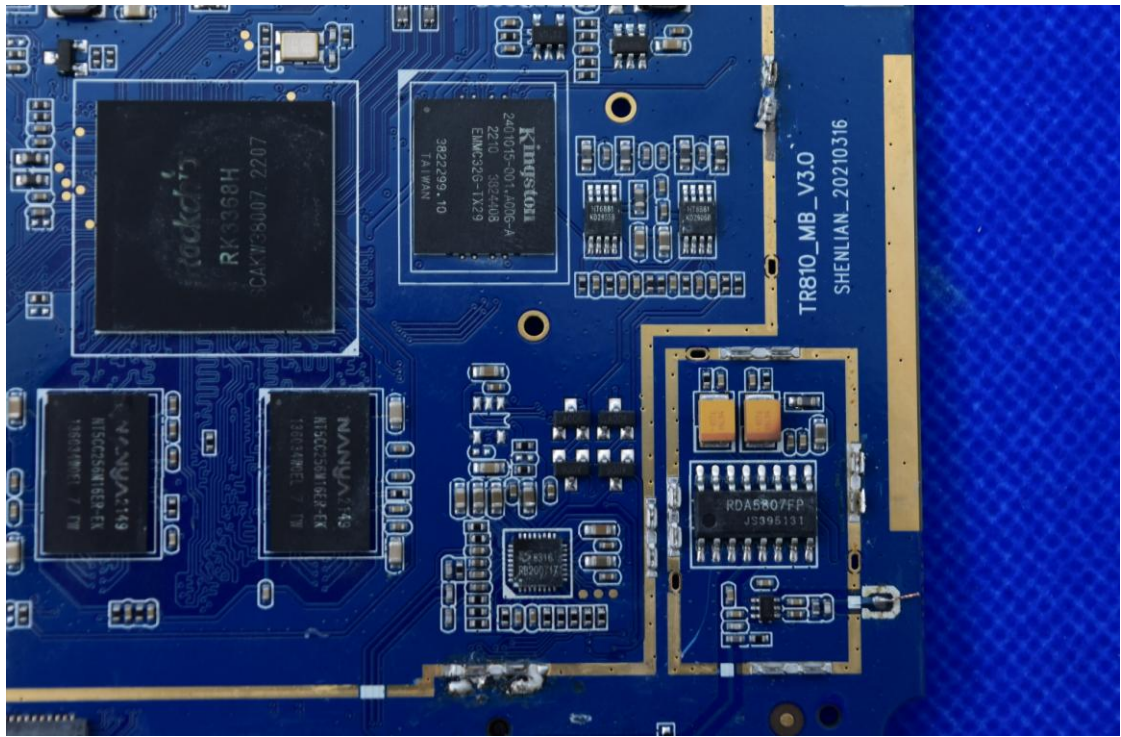

FCC ID: 2AGCDJACSJL003

Internal Photos

1. EUT uncover view

2. Antenna view