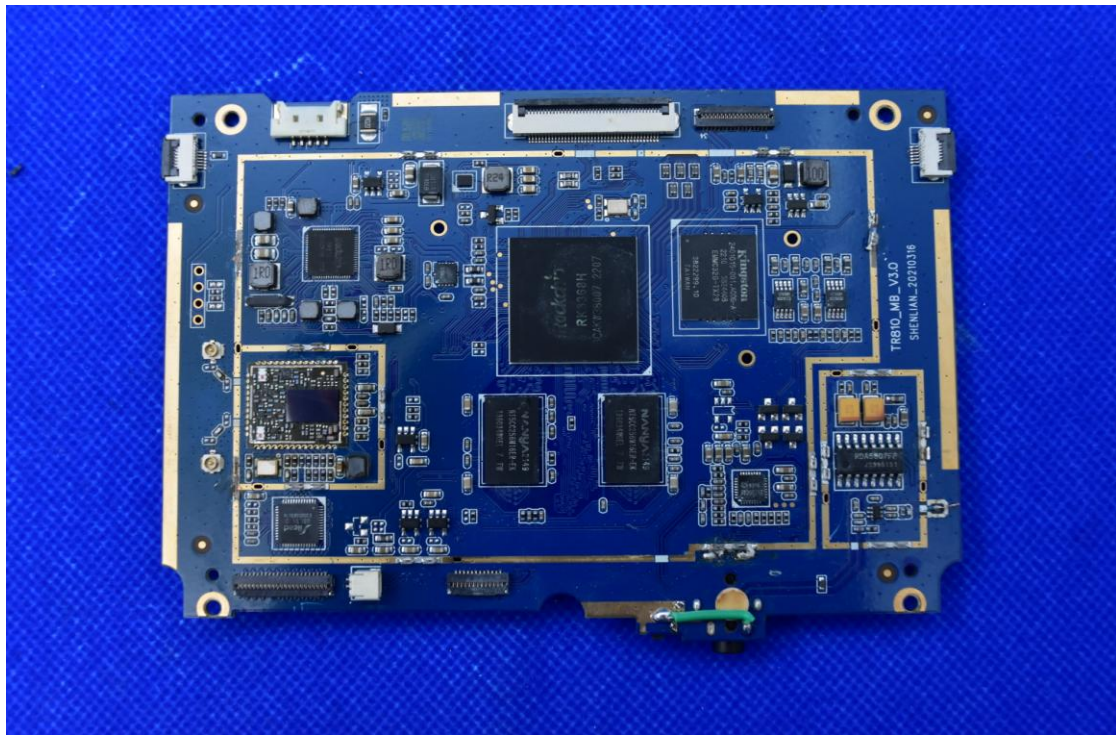

FCC ID: 2AGCDJACSJL003

Internal Photos

1. EUT uncover view

2. Antenna view