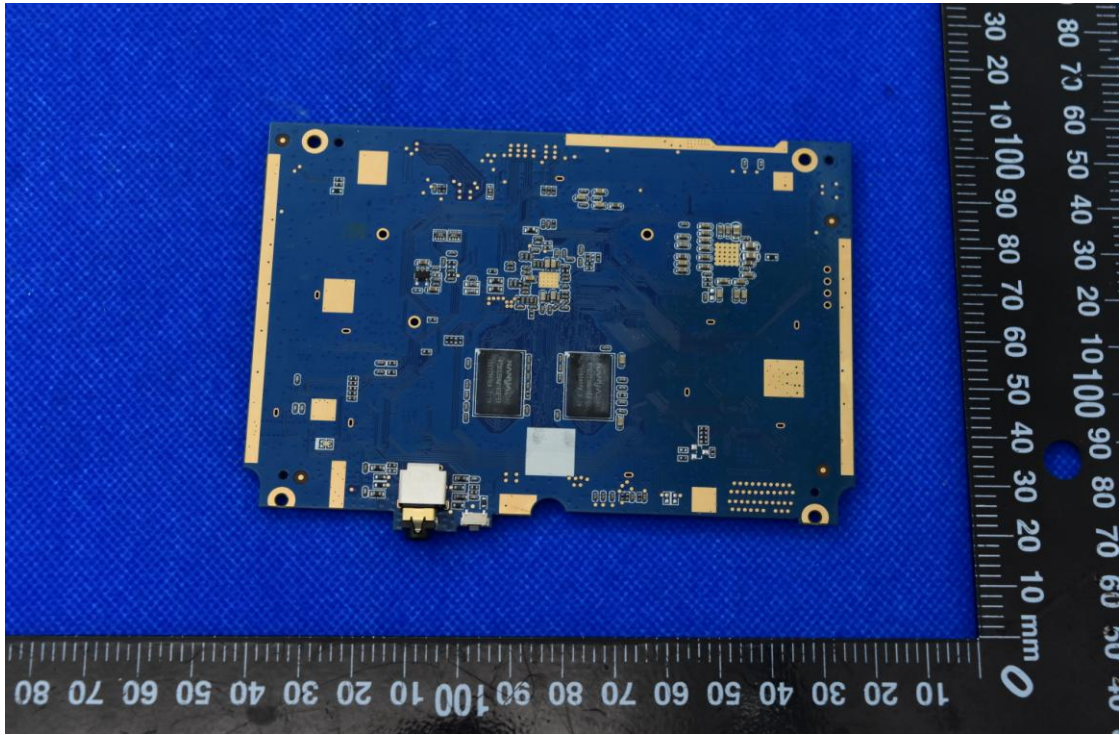

FCC ID: 2AGCDJACSJL003

Internal Photos

1. EUT uncover view

2. Antenna view