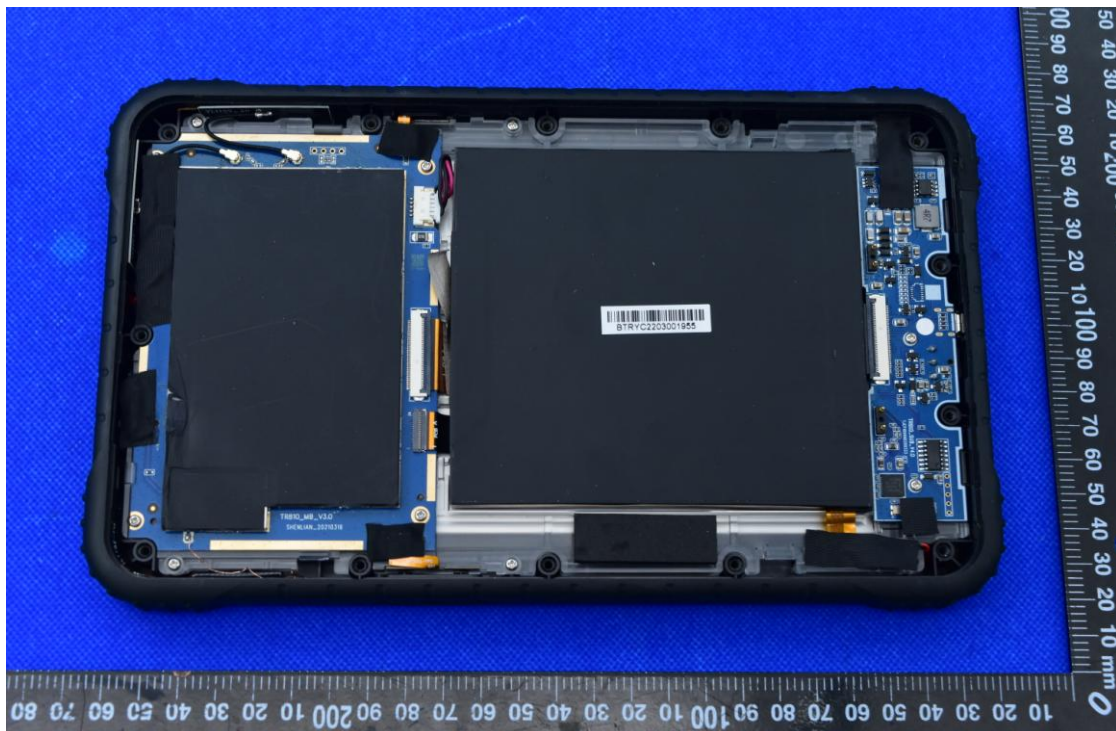

FCC ID: 2AGCDJACSJL003

Internal Photos

1. EUT uncover view

2. Antenna view