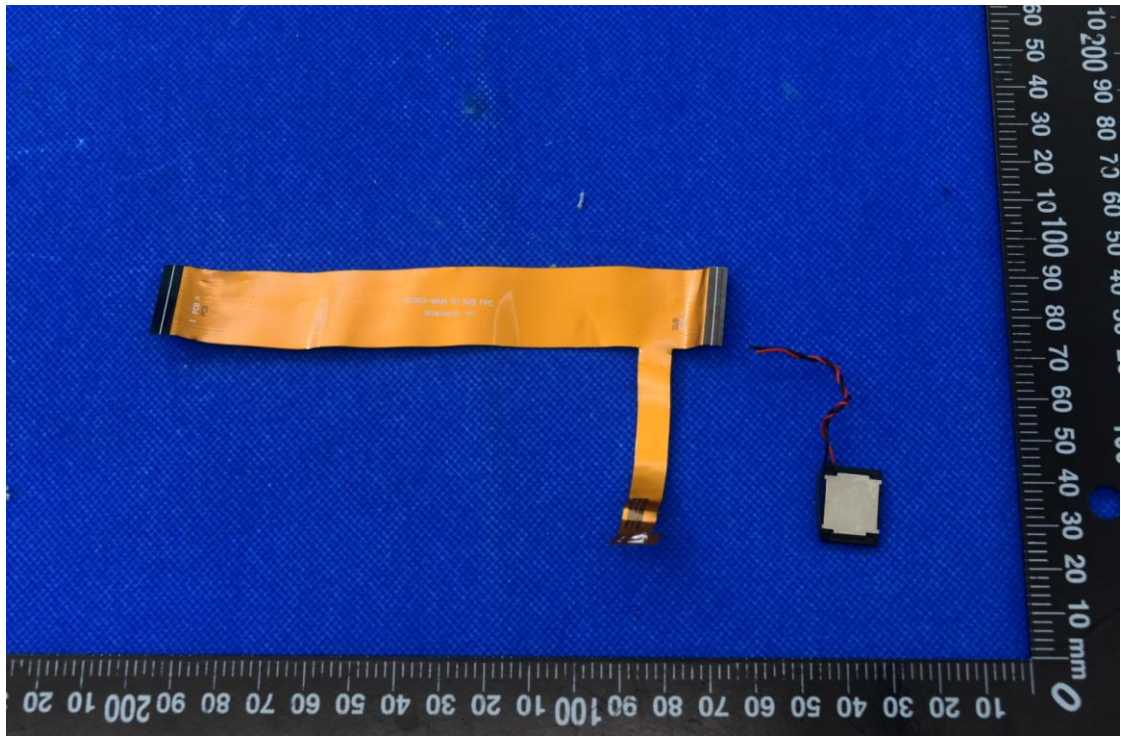

FCC ID: 2AGCDJACSJL003

Internal Photos

1. EUT uncover view

2. Antenna view