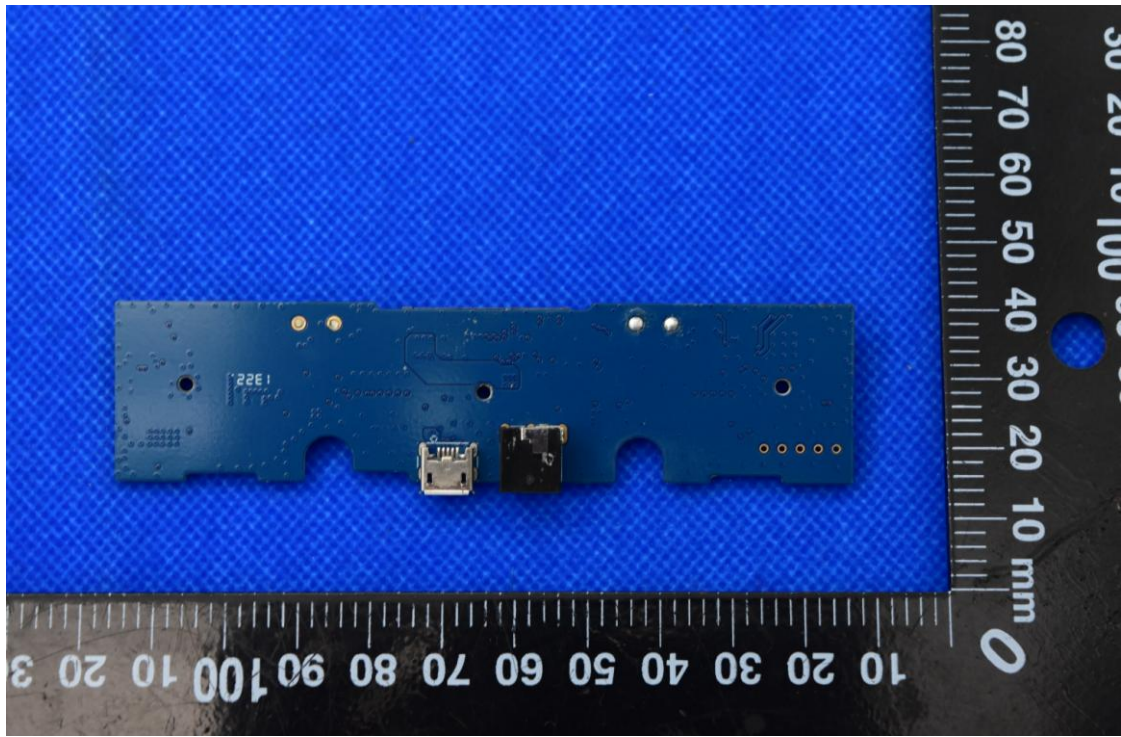

FCC ID: 2AGCDJACSJL003

Internal Photos

1. EUT uncover view

2. Antenna view