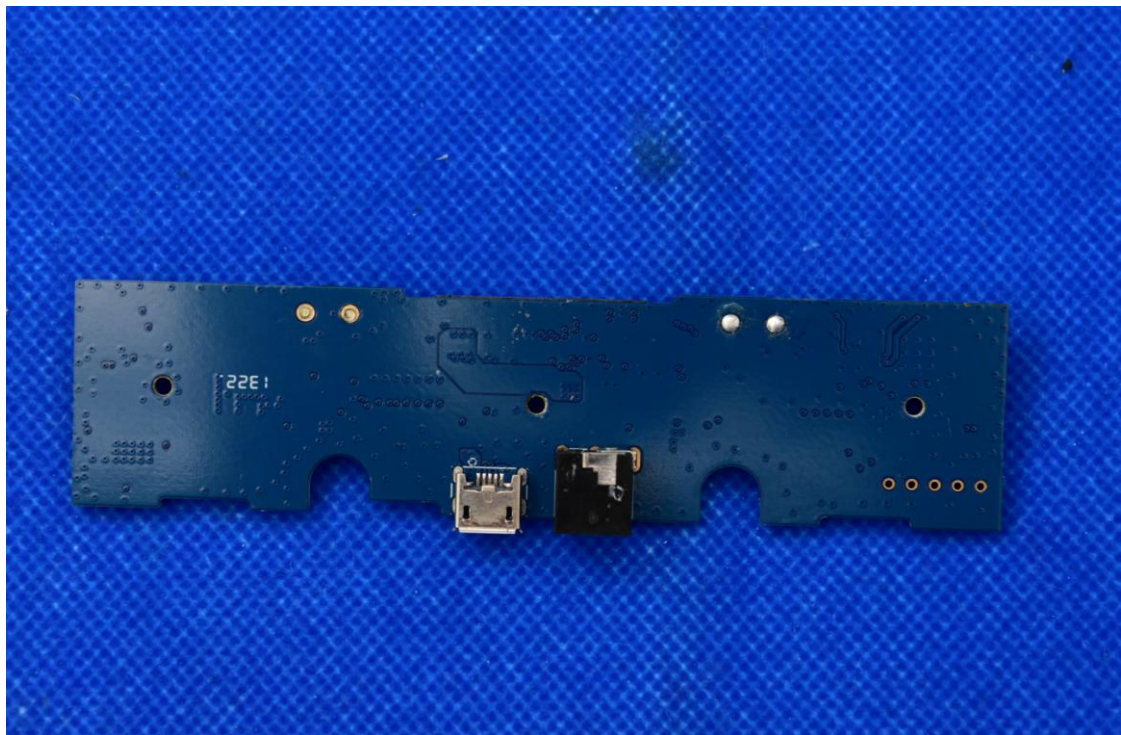

FCC ID: 2AGCDJACSJL003

Internal Photos

1. EUT uncover view

2. Antenna view