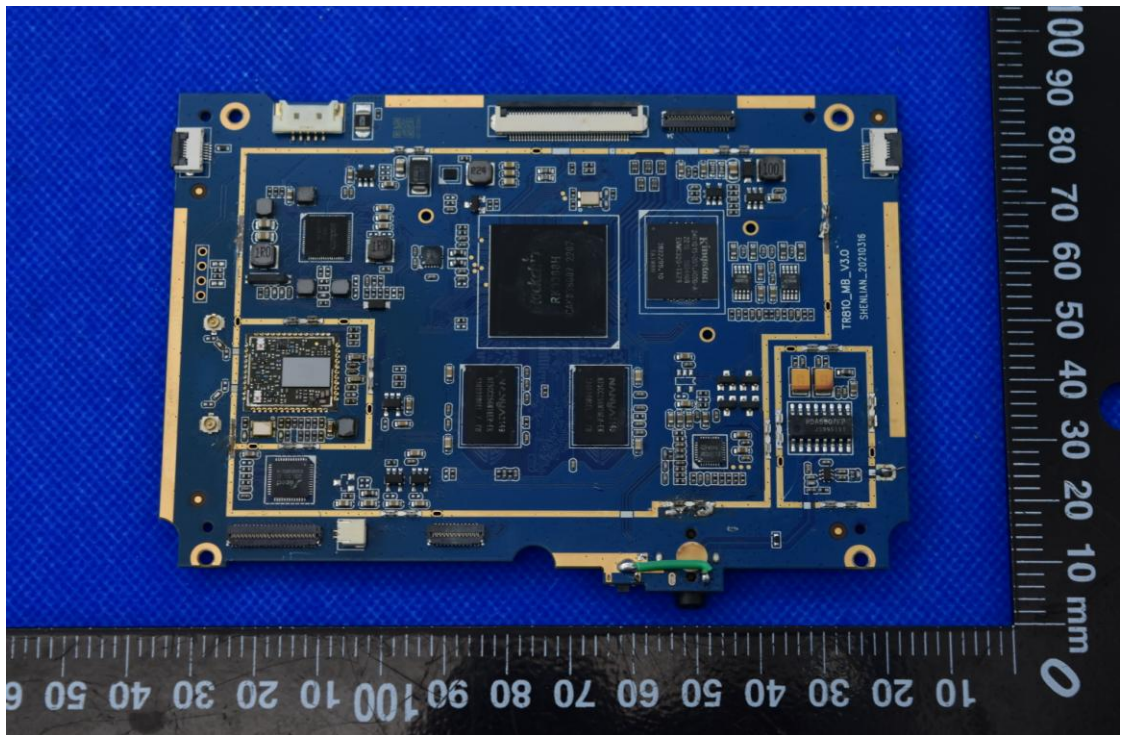

FCC ID: 2AGCDJACSJL003

Internal Photos

1. EUT uncover view

2. Antenna view