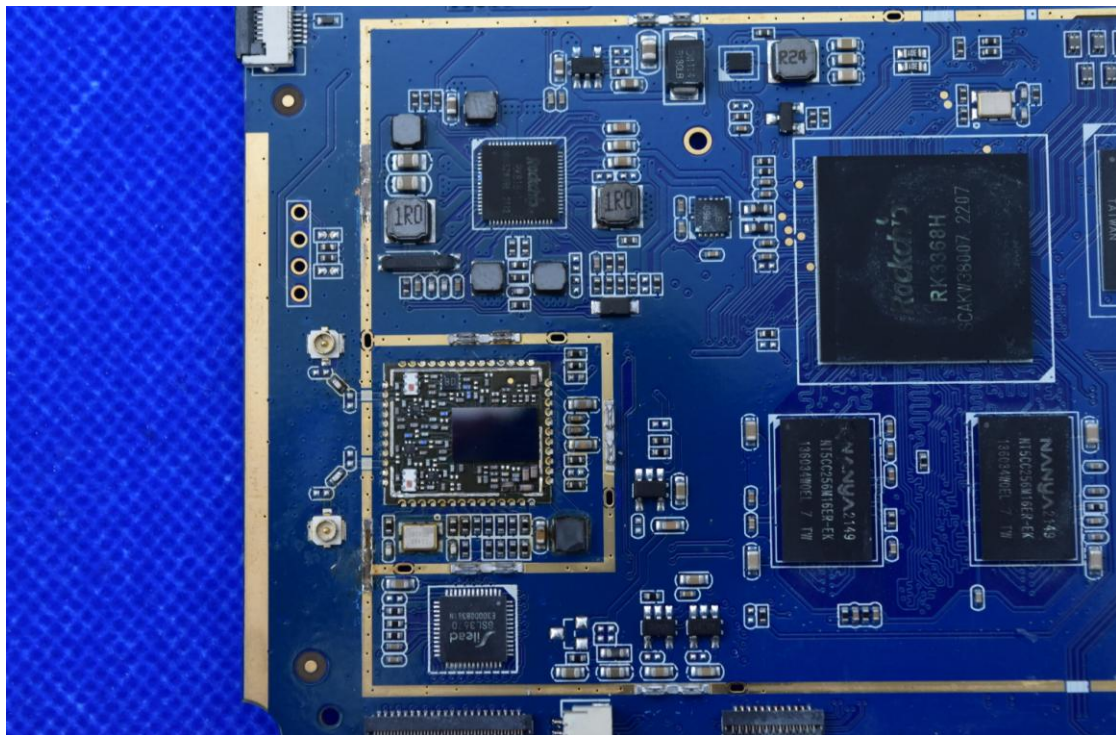

FCC ID: 2AGCDJACSJL003

Internal Photos

1. EUT uncover view

2. Antenna view