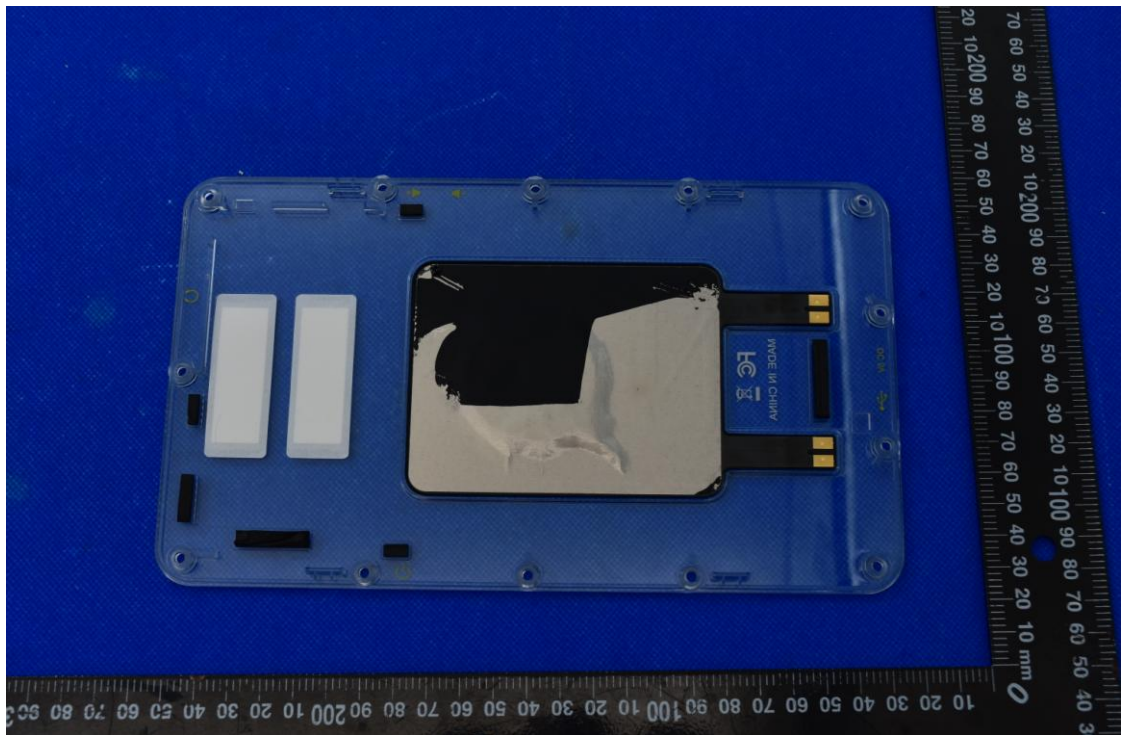

FCC ID: 2AGCDJACSJL003

Internal Photos

1. EUT uncover view

2. Antenna view