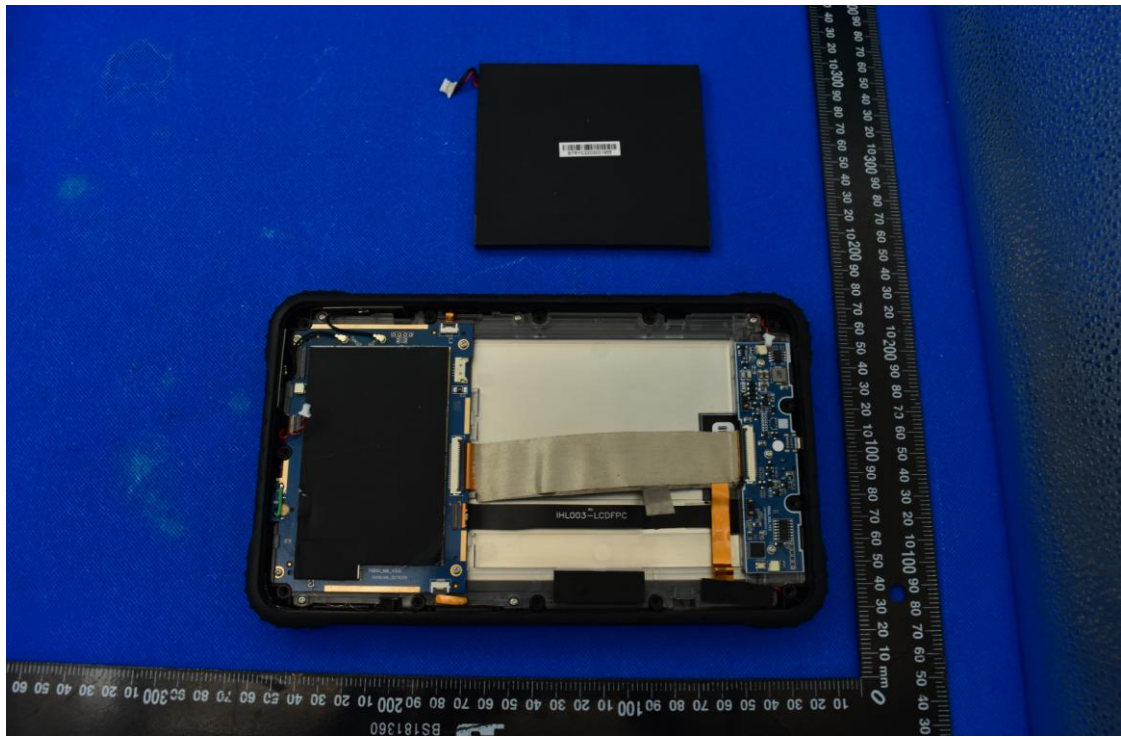

FCC ID: 2AGCDJACSJL003

Internal Photos

1. EUT uncover view

2. Antenna view