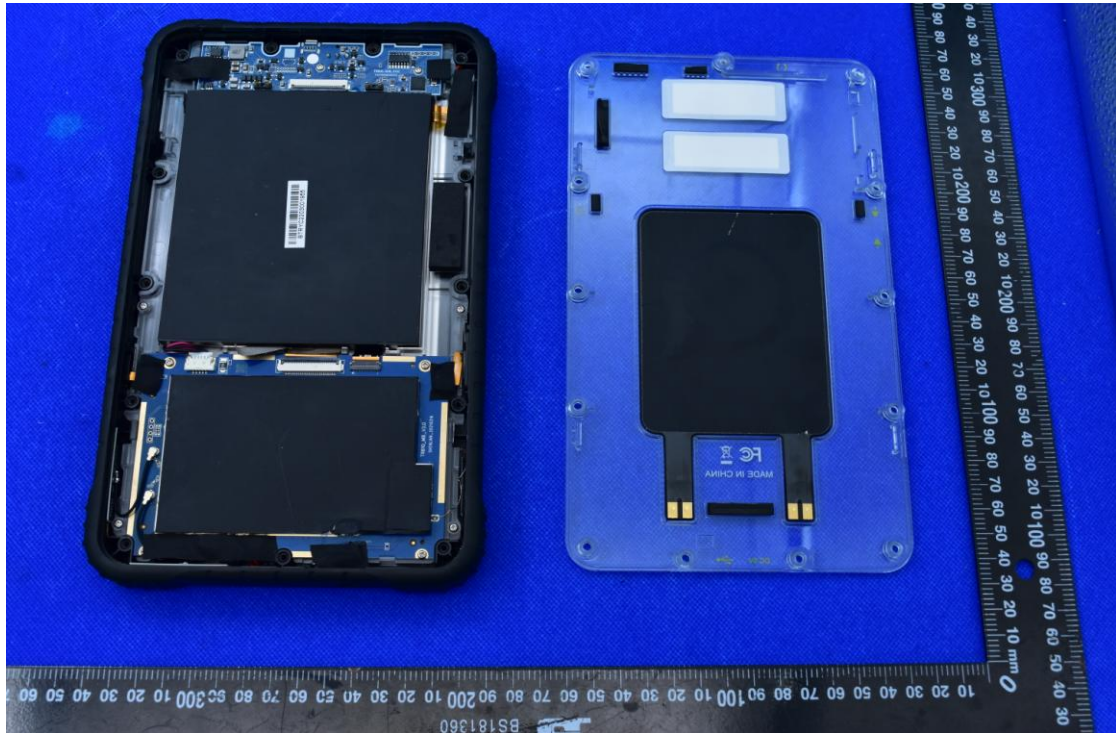

FCC ID: 2AGCDJACSJL003

Internal Photos

1. EUT uncover view

2. Antenna view