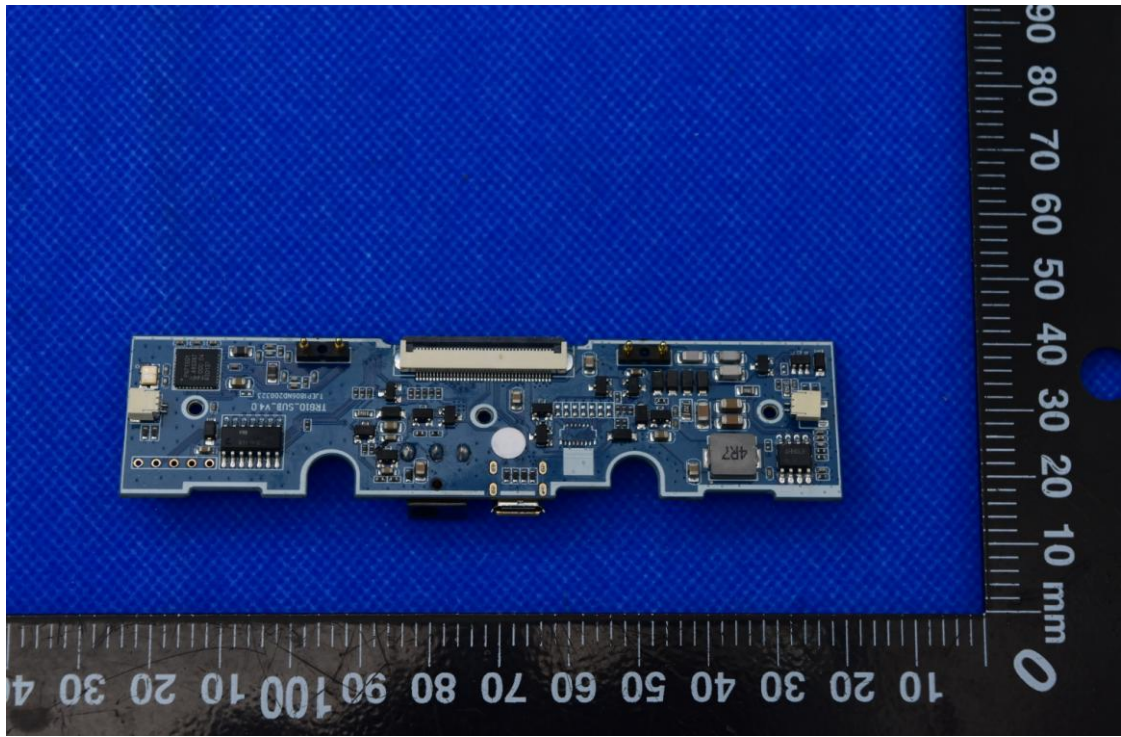

FCC ID: 2AGCDJACSJL003

Internal Photos

1. EUT uncover view

2. Antenna view