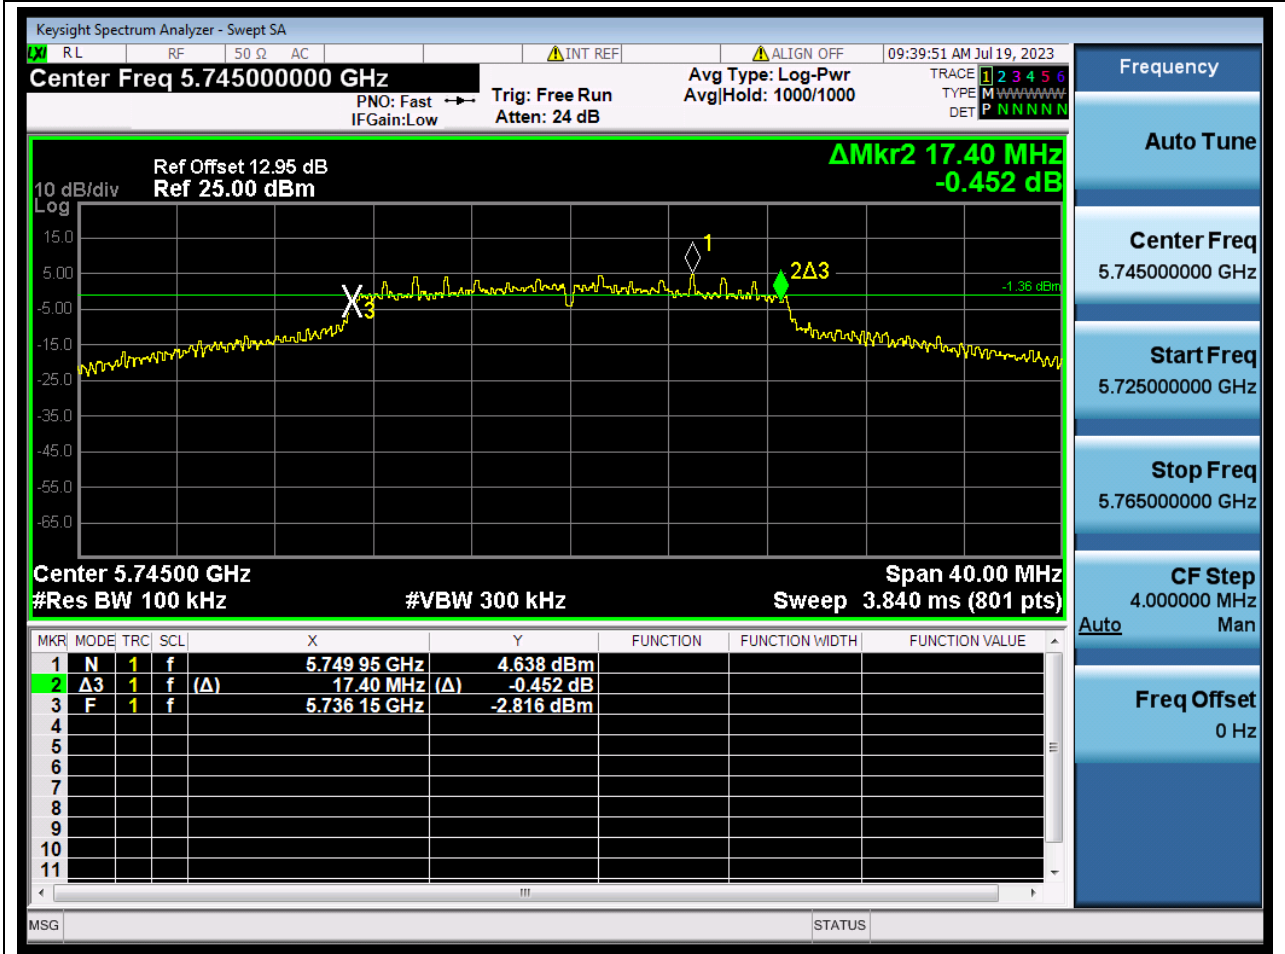

9. 802.11ac_20M_U-NII-3_L

9.1. A.2.1-6dB BandWidth(NTNV)

Center Frequency (MHz)	XdB Down	RBW (MHz)	Detector	Limit (MHz)	XdB BandWidth (MHz)	Verdict
5745	6	0.1	Peak	0.5	17.399902	Pass