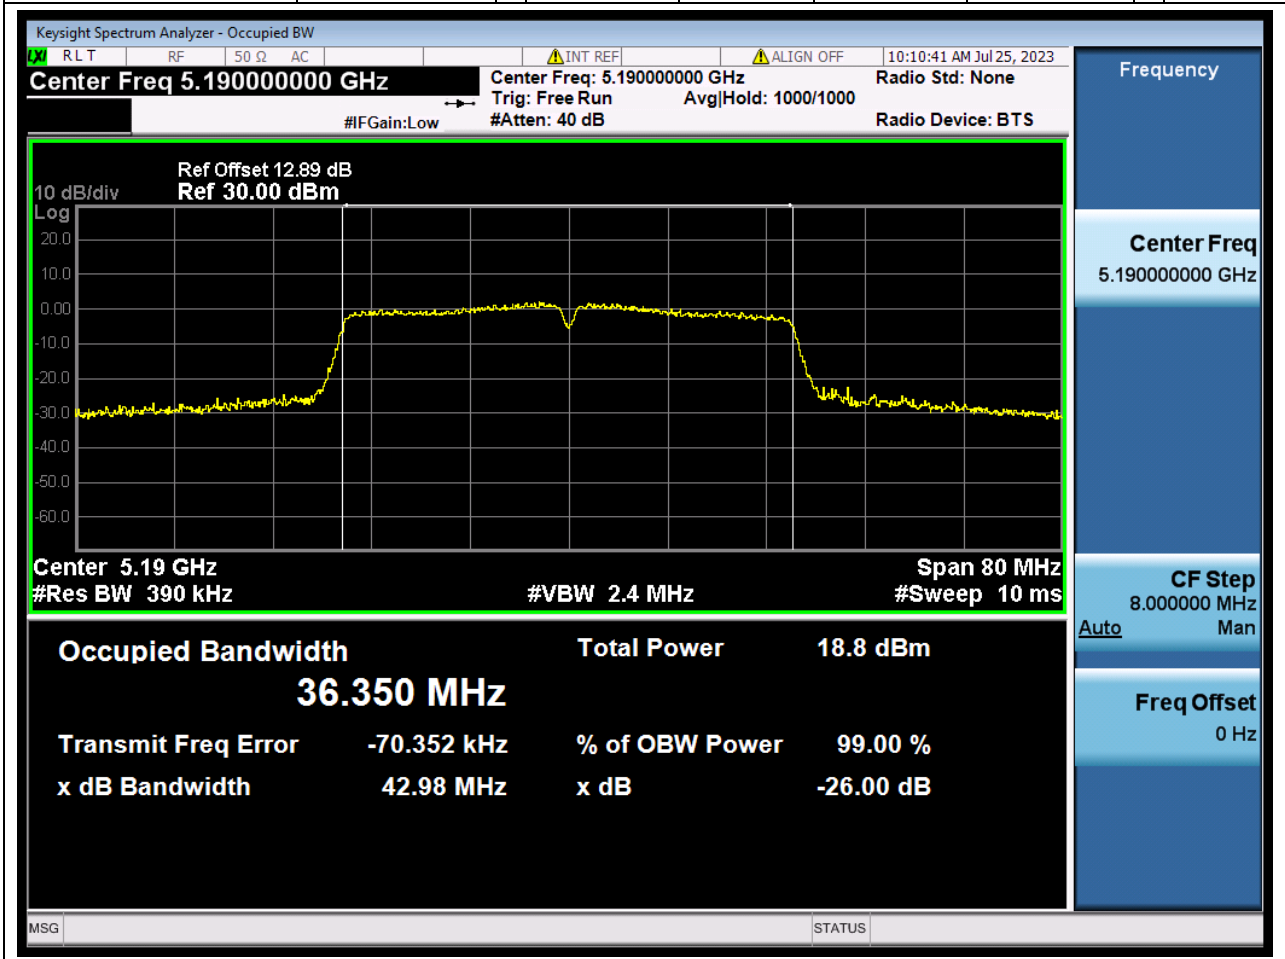

12. 802.11ac_40M_U-NII-1_L

12.2. A.2.2-99% Bandwidth(NTNV)

Center Frequency (MHz)	OBW Power (%)	RBW (MHz)	Detector	Limit (MHz)	OBW (MHz)	Verdict
5190	99	0.39	Peak	0	36.350222	Unknown