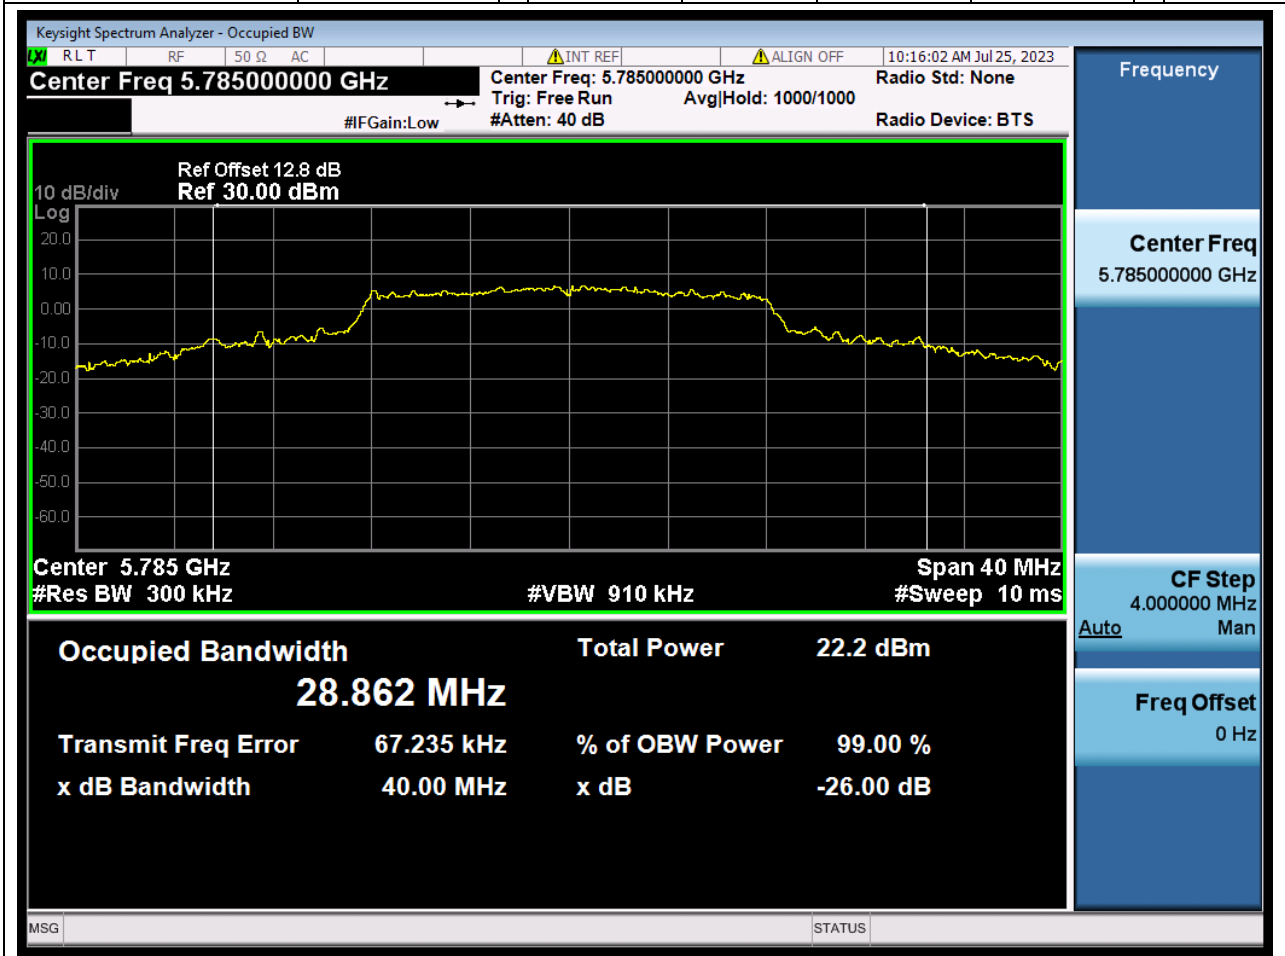

16. 802.11a_20M_U-NII-3_M

16.2. A.2.2-99% Bandwidth(NTNV)

Center Frequency (MHz)	OBW Power (%)	RBW (MHz)	Detector	Limit (MHz)	OBW (MHz)	Verdict
5785	99	0.2	Peak	0	28.86223	Unknown