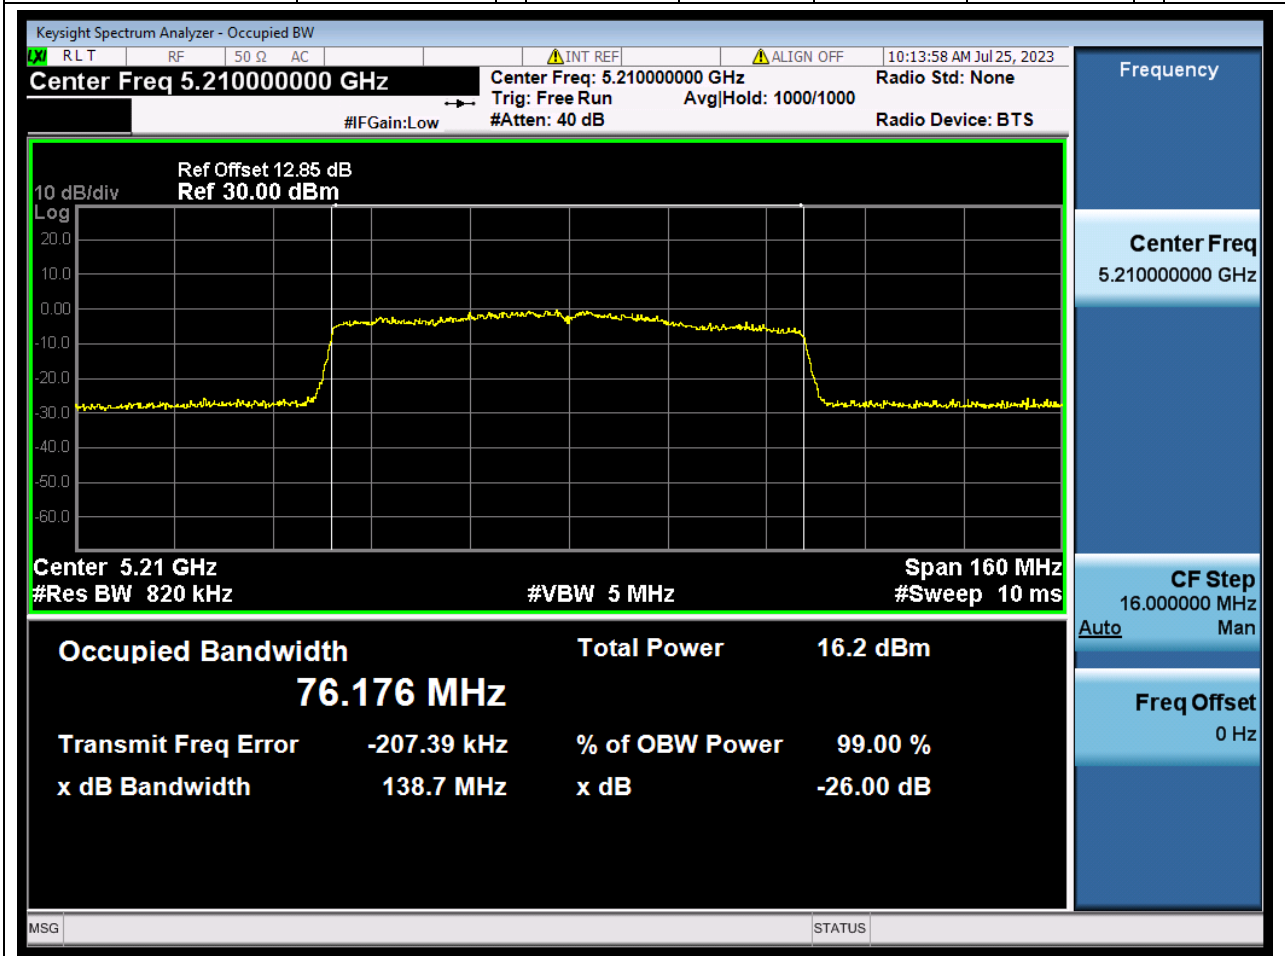

14. 802.11ac_80M_U-NII-1_M

14.2. A.2.2-99% Bandwidth(NTNV)

Center Frequency (MHz)	OBW Power (%)	RBW (MHz)	Detector	Limit (MHz)	OBW (MHz)	Verdict
5210	99	0.82	Peak	0	76.175758	Unknown