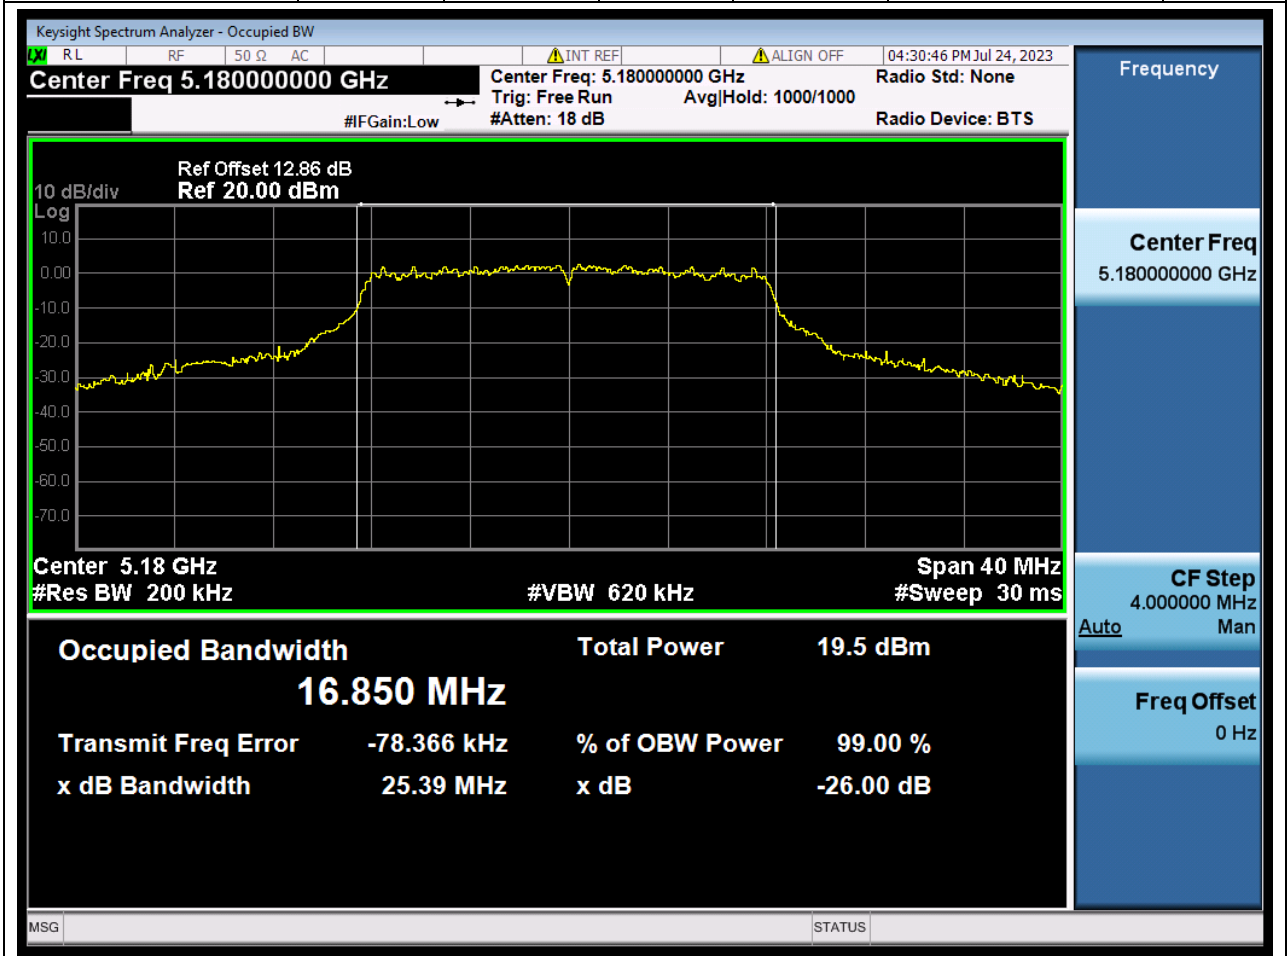

Annex. A2 26dB Bandwidth & 99% Bandwidth

1. 802.11a_20M_U-NII-1_L

1.2. A.2-26dB Bandwidth(NTNV)

Center Frequency (MHz)	XdB Down	RBW (MHz)	Detector	Limit (MHz)	XdB BandWidth (MHz)	Verdict
5180	26	0.2	Peak	0	25.393609	Unknow