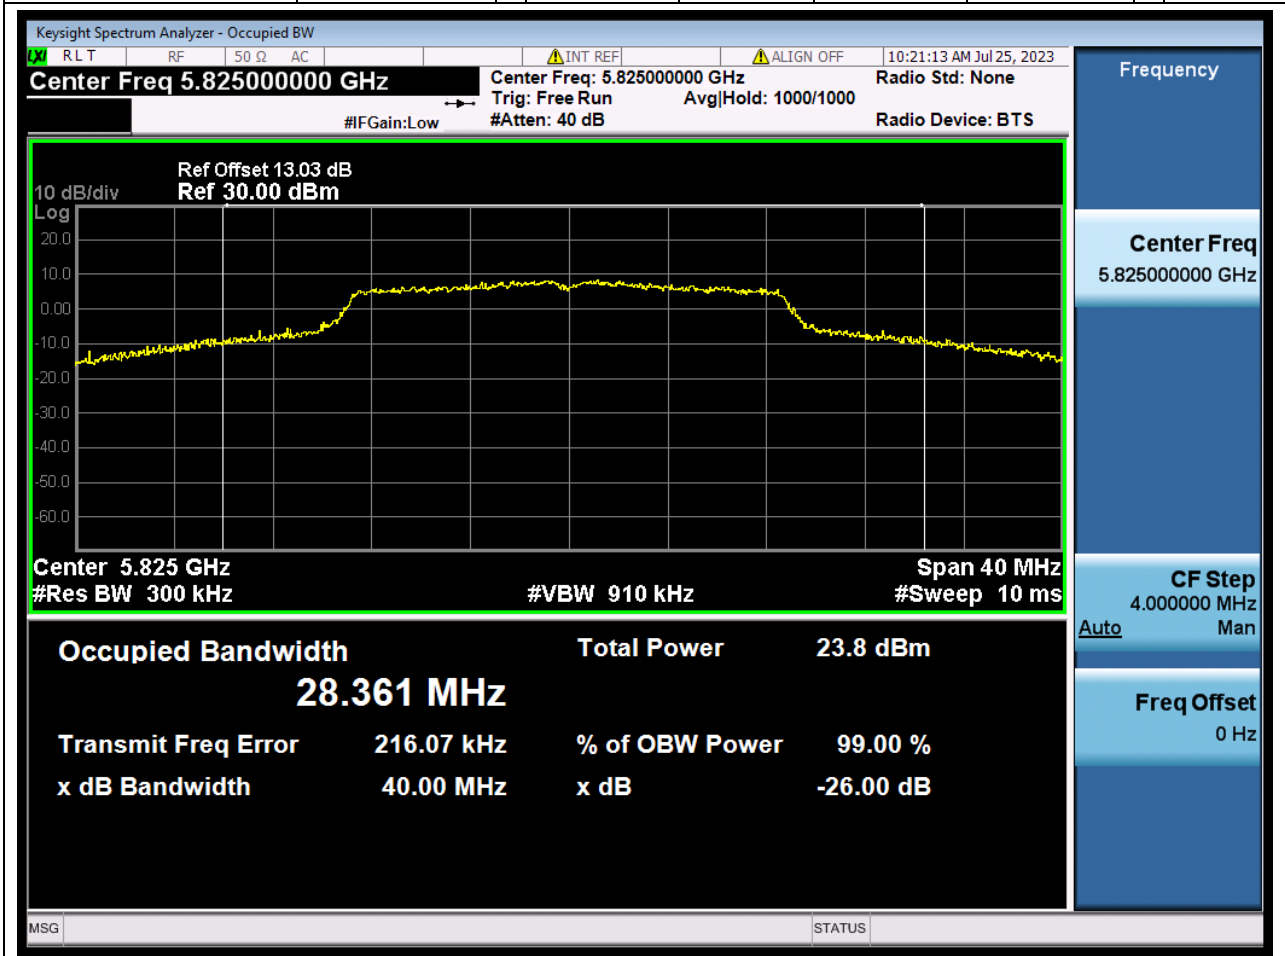

20. 802.11n_20M_U-NII-3_H

20.3. A.2.2-99% Bandwidth(NTNV)

Center Frequency (MHz)	OBW Power (%)	RBW (MHz)	Detector	Limit (MHz)	OBW (MHz)	Verdict
5825	99	0.2	Peak	0	28.360903	Unknown