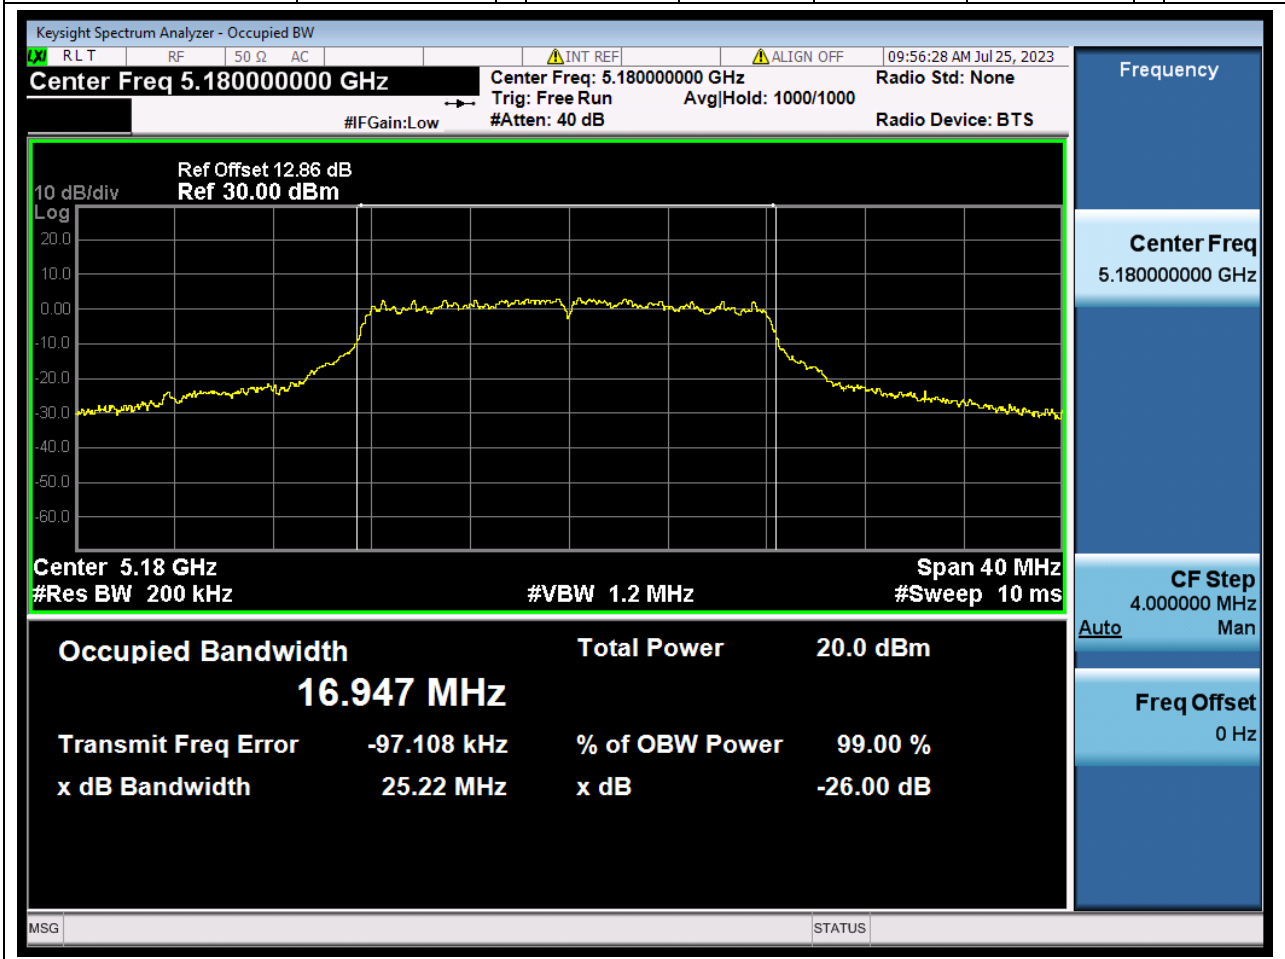

1. 802.11a_20M_U-NII-1_L

1.2. A.2.2-99% Bandwidth(NTNV)

Center Frequency (MHz)	OBW Power (%)	RBW (MHz)	Detector	Limit (MHz)	OBW (MHz)	Verdict
5180	99	0.2	Peak	0	16.946522	Unknow