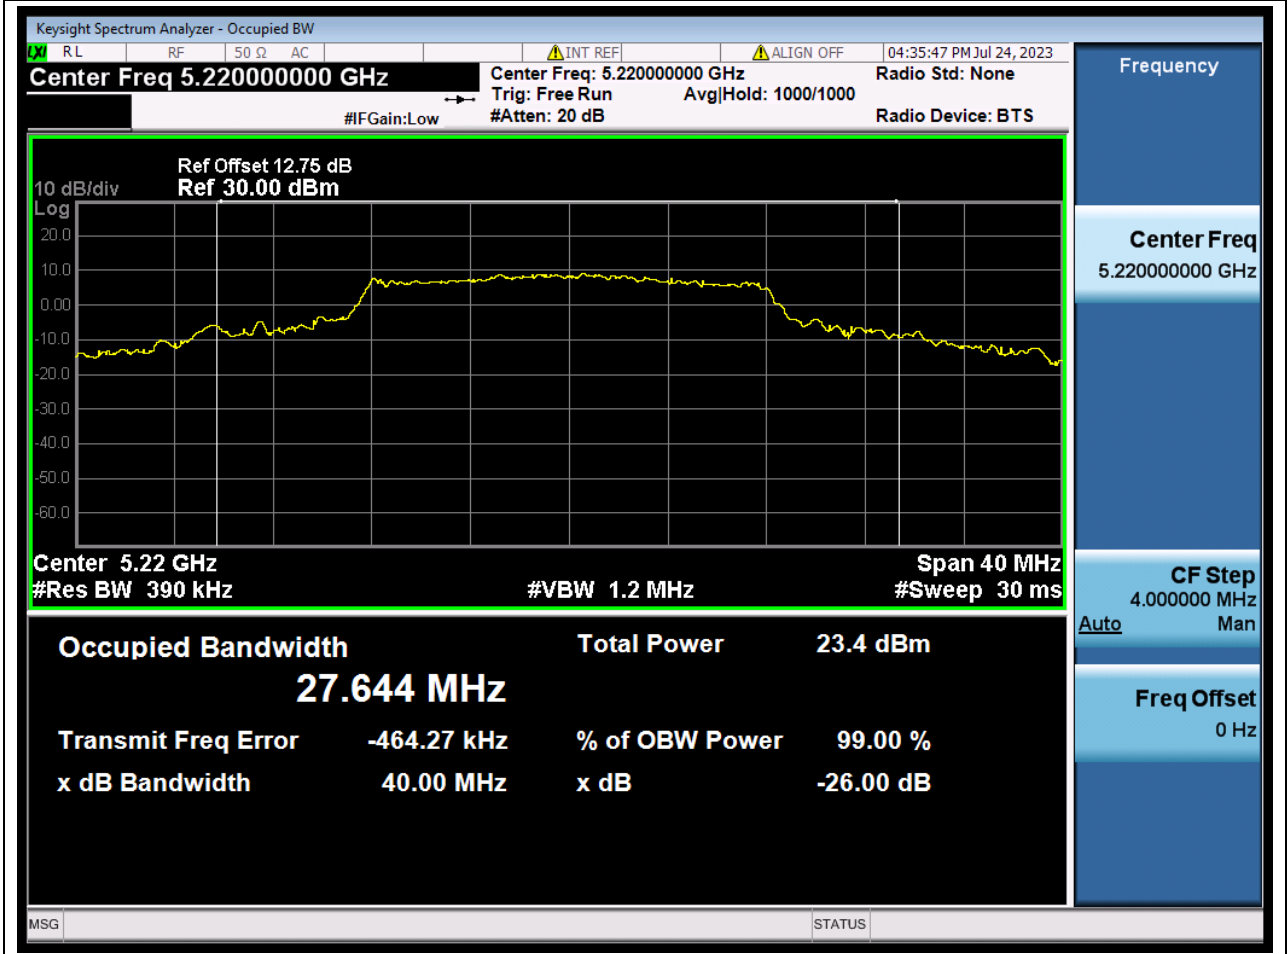

2. 802.11a_20M_U-NII-1_M

2.2. A.2-26dB Bandwidth(NTNV)

Center Frequency (MHz)	XdB Down	RBW (MHz)	Detector	Limit (MHz)	XdB BandWidth (MHz)	Verdict
5220	26	0.2	Peak	0	40	Unknow