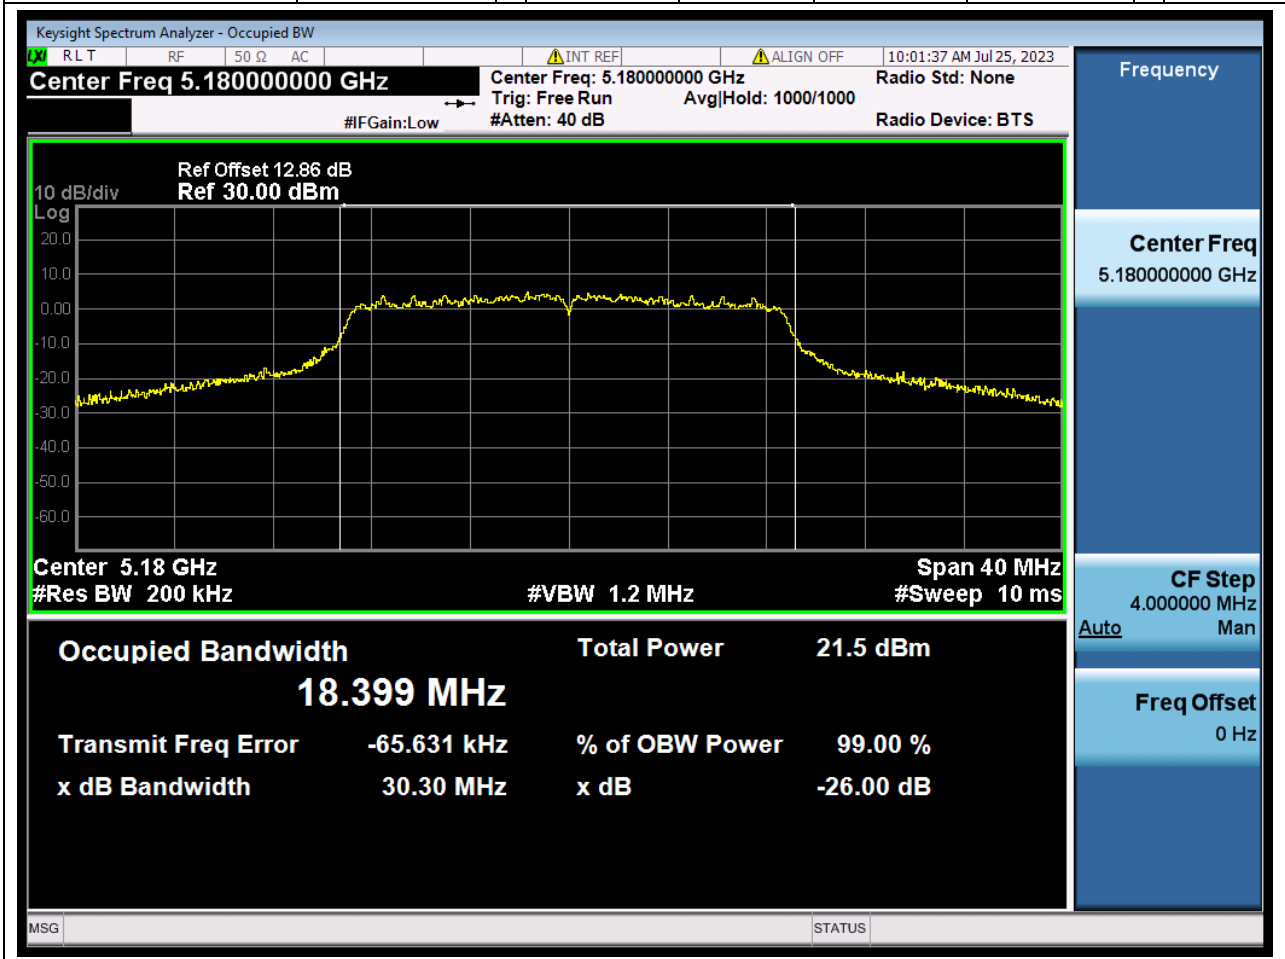

4. 802.11n_20M_U-NII-1_L

4.2. A.2.2-99% Bandwidth(NTNV)

Center Frequency (MHz)	OBW Power (%)	RBW (MHz)	Detector	Limit (MHz)	OBW (MHz)	Verdict
5180	99	0.2	Peak	0	18.399065	Unknown