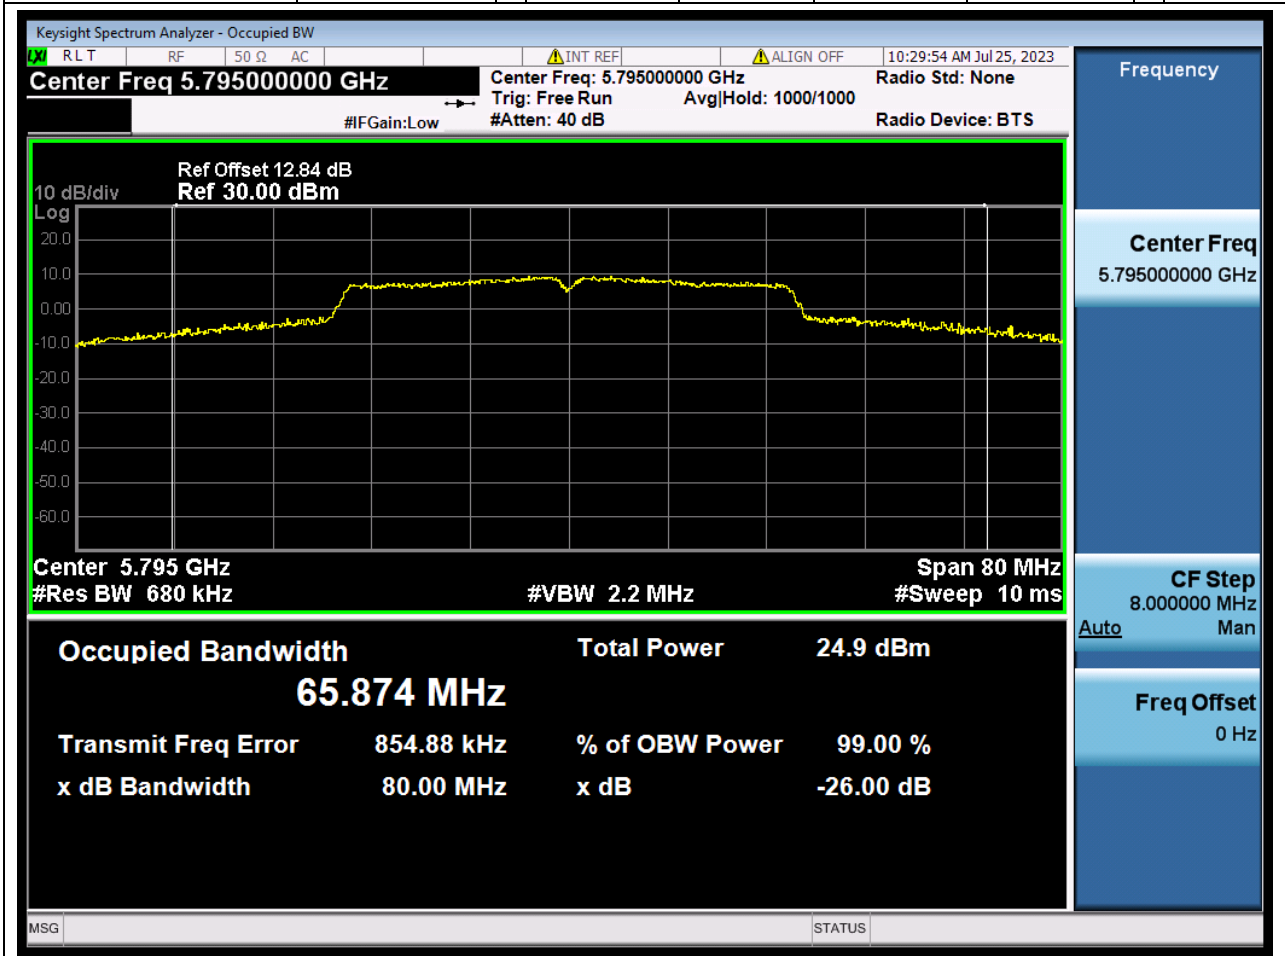

27. 802.11ac_40M_U-NII-3_H

27.2. A.2.2-99% Bandwidth(NTNV)

Center Frequency (MHz)	OBW Power (%)	RBW (MHz)	Detector	Limit (MHz)	OBW (MHz)	Verdict
5795	99	0.39	Peak	0	65.873594	Unknown