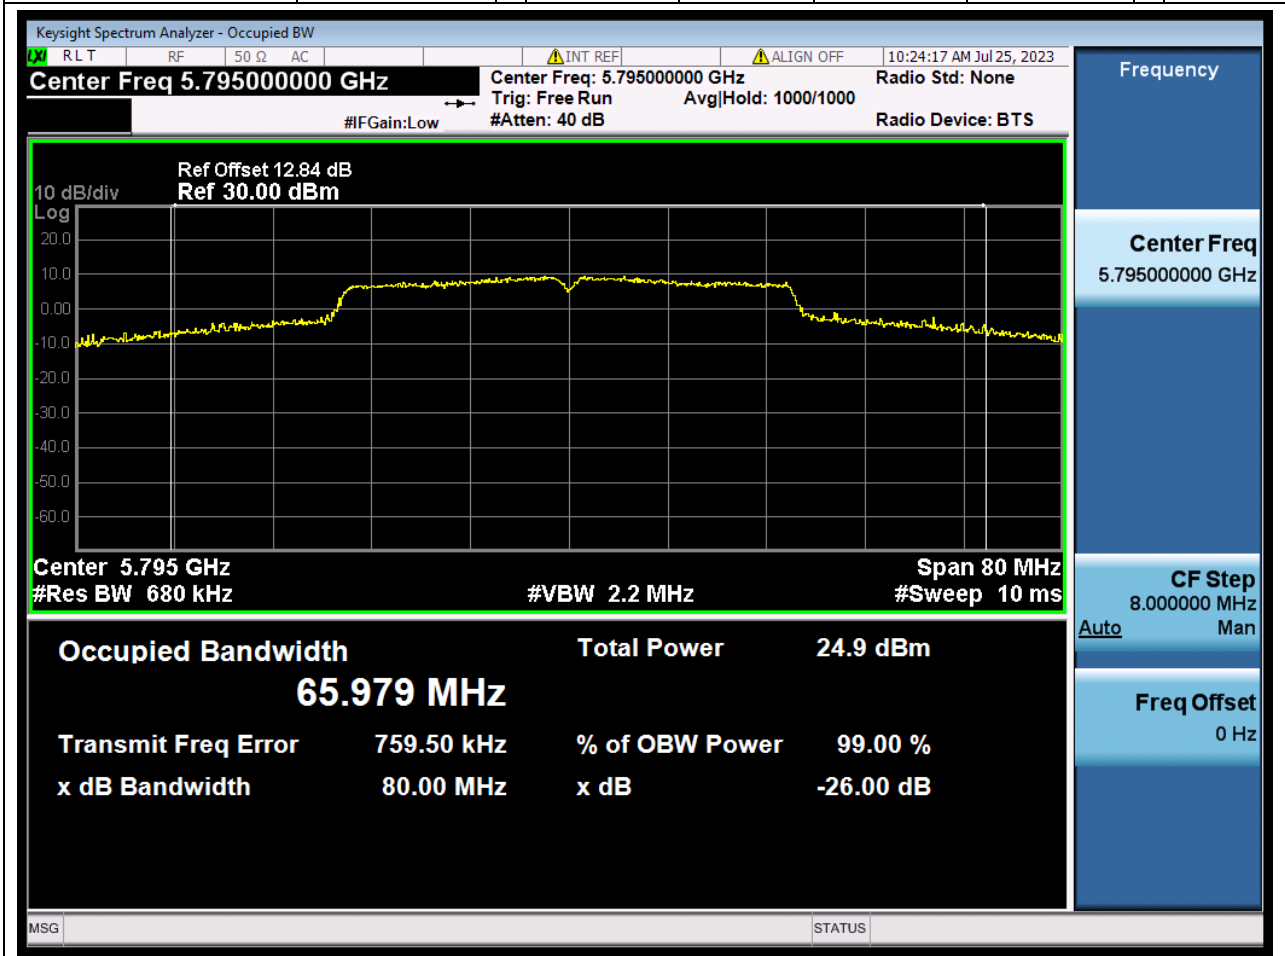

22. 802.11n_40M_U-NII-3_H

22.3. A.2.2-99% Bandwidth(NTNV)

Center Frequency (MHz)	OBW Power (%)	RBW (MHz)	Detector	Limit (MHz)	OBW (MHz)	Verdict
5795	99	0.39	Peak	0	65.978774	Unknown