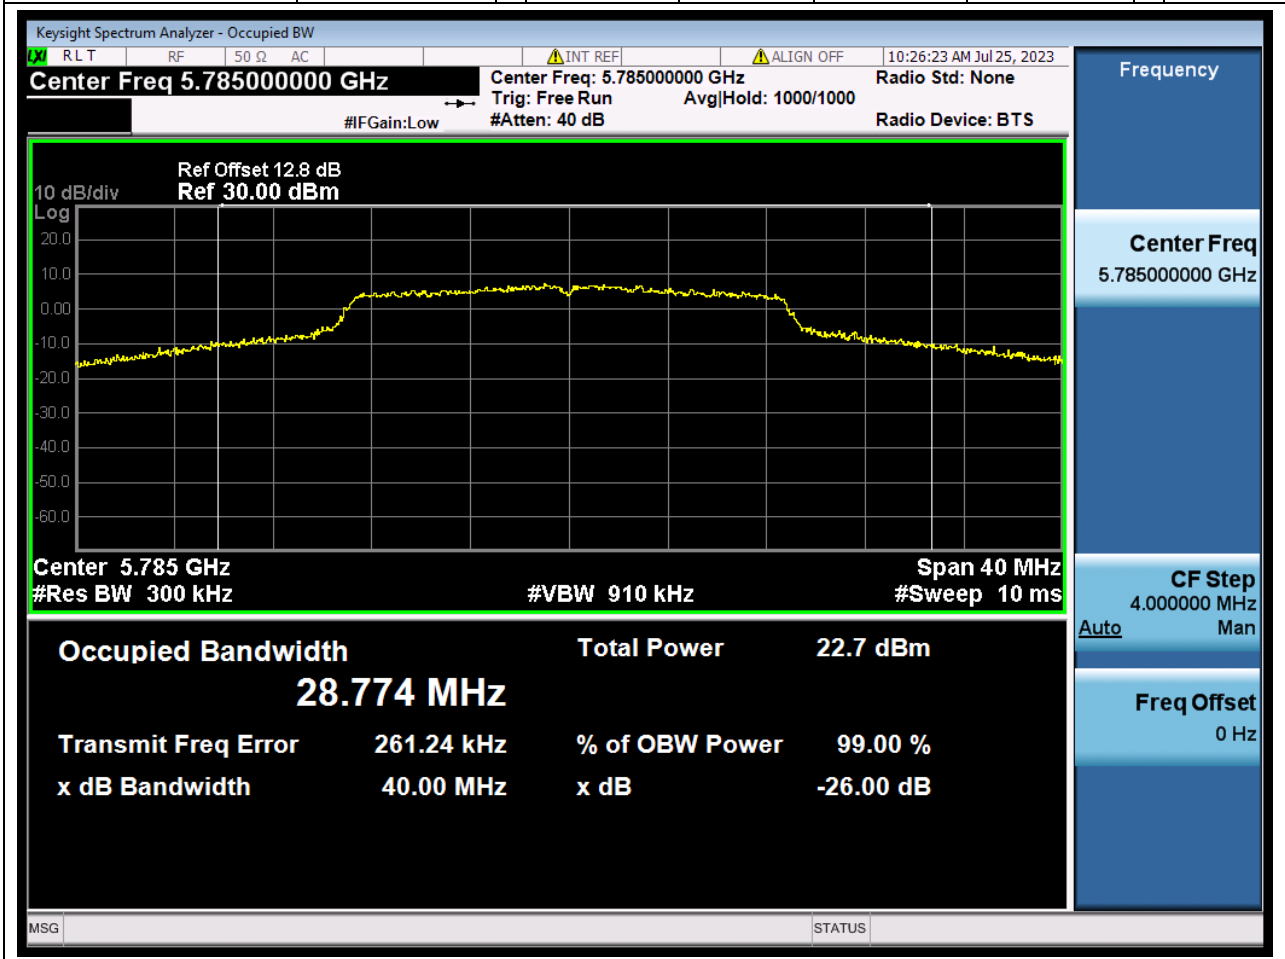

24. 802.11ac_20M_U-NII-3_M

24.2. A.2.2-99% Bandwidth(NTNV)

Center Frequency (MHz)	OBW Power (%)	RBW (MHz)	Detector	Limit (MHz)	OBW (MHz)	Verdict
5785	99	0.2	Peak	0	28.774377	Unknown