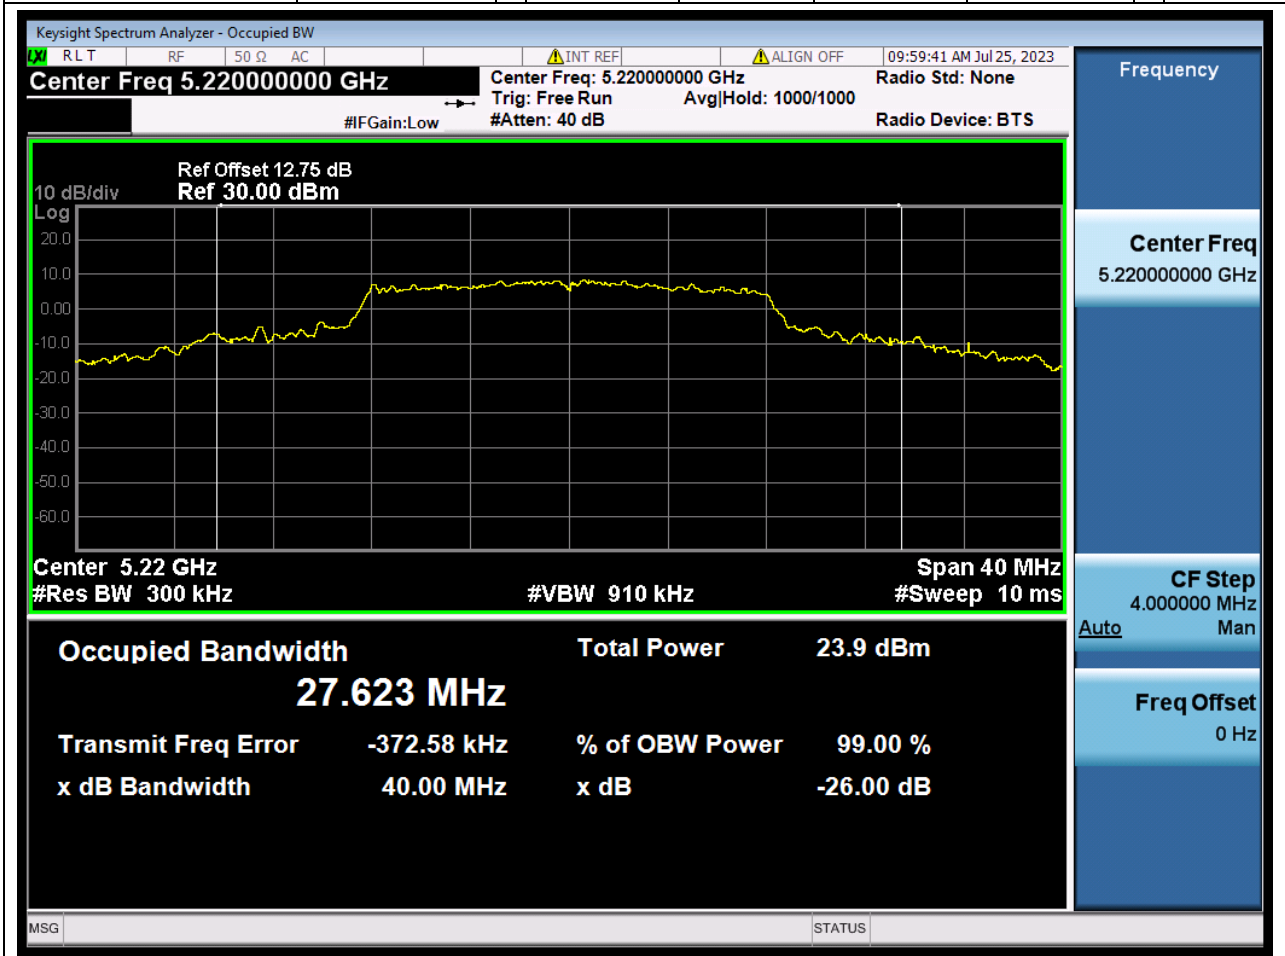

2. 802.11a_20M_U-NII-1_M

2.2. A.2.2-99% Bandwidth(NTNV)

Center Frequency (MHz)	OBW Power (%)	RBW (MHz)	Detector	Limit (MHz)	OBW (MHz)	Verdict
5220	99	0.2	Peak	0	27.623149	Unknown