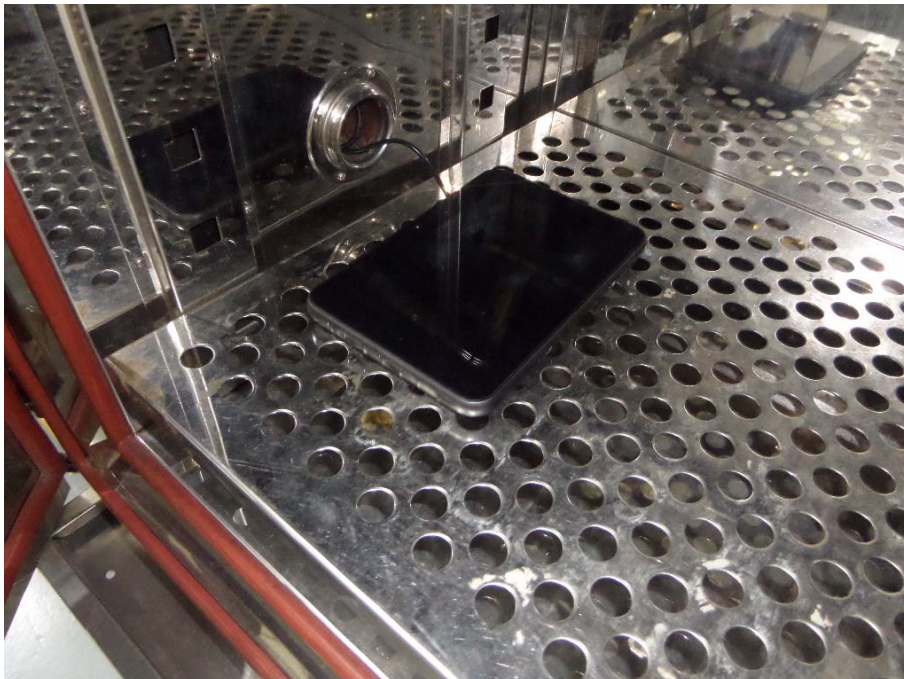

EXHIBIT 4 - TEST SETUP PHOTOGRAPHS

Spurious Radiation Test Setup (9kHz to 30MHz)

Spurious Radiation Test Setup (30MHz to 1G)

Spurious Radiation Test Setup (Above1G)

Extreme Condition Test Setup

Mobile Communication Test Setup