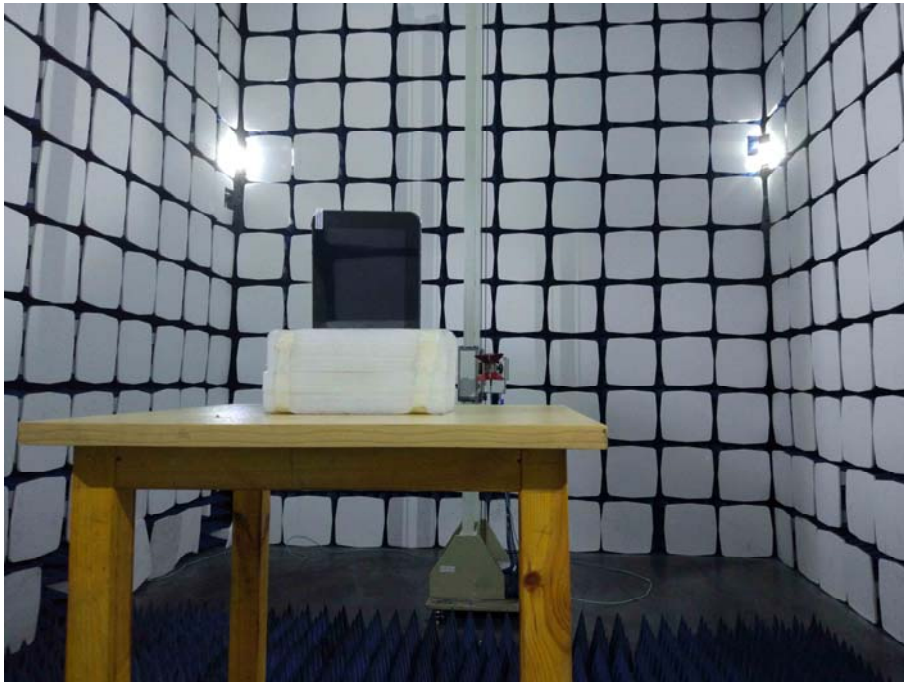

EXHIBIT 4 - TEST SETUP PHOTOGRAPHS

Spurious Radiation Test Setup (9kHz to 30MHz)

Spurious Radiation Test Setup (30MHz to 1G)

Spurious Radiation Test Setup (Above1G)

Extreme Condition Test Setup

Mobile Communication Test Setup