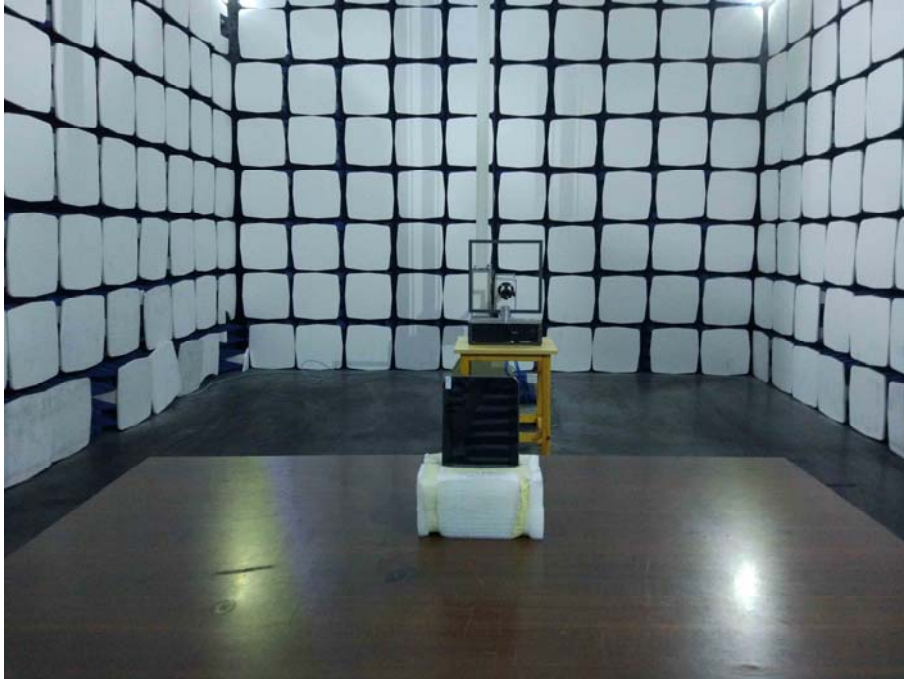

EXHIBIT 4 - TEST SETUP PHOTOGRAPHS

Spurious Radiation Test Setup (9kHz to 30MHz)

Spurious Radiation Test Setup (30MHz to 1G)

Spurious Radiation Test Setup (Above1G)

Extreme Condition Test Setup

Mobile Communication Test Setup