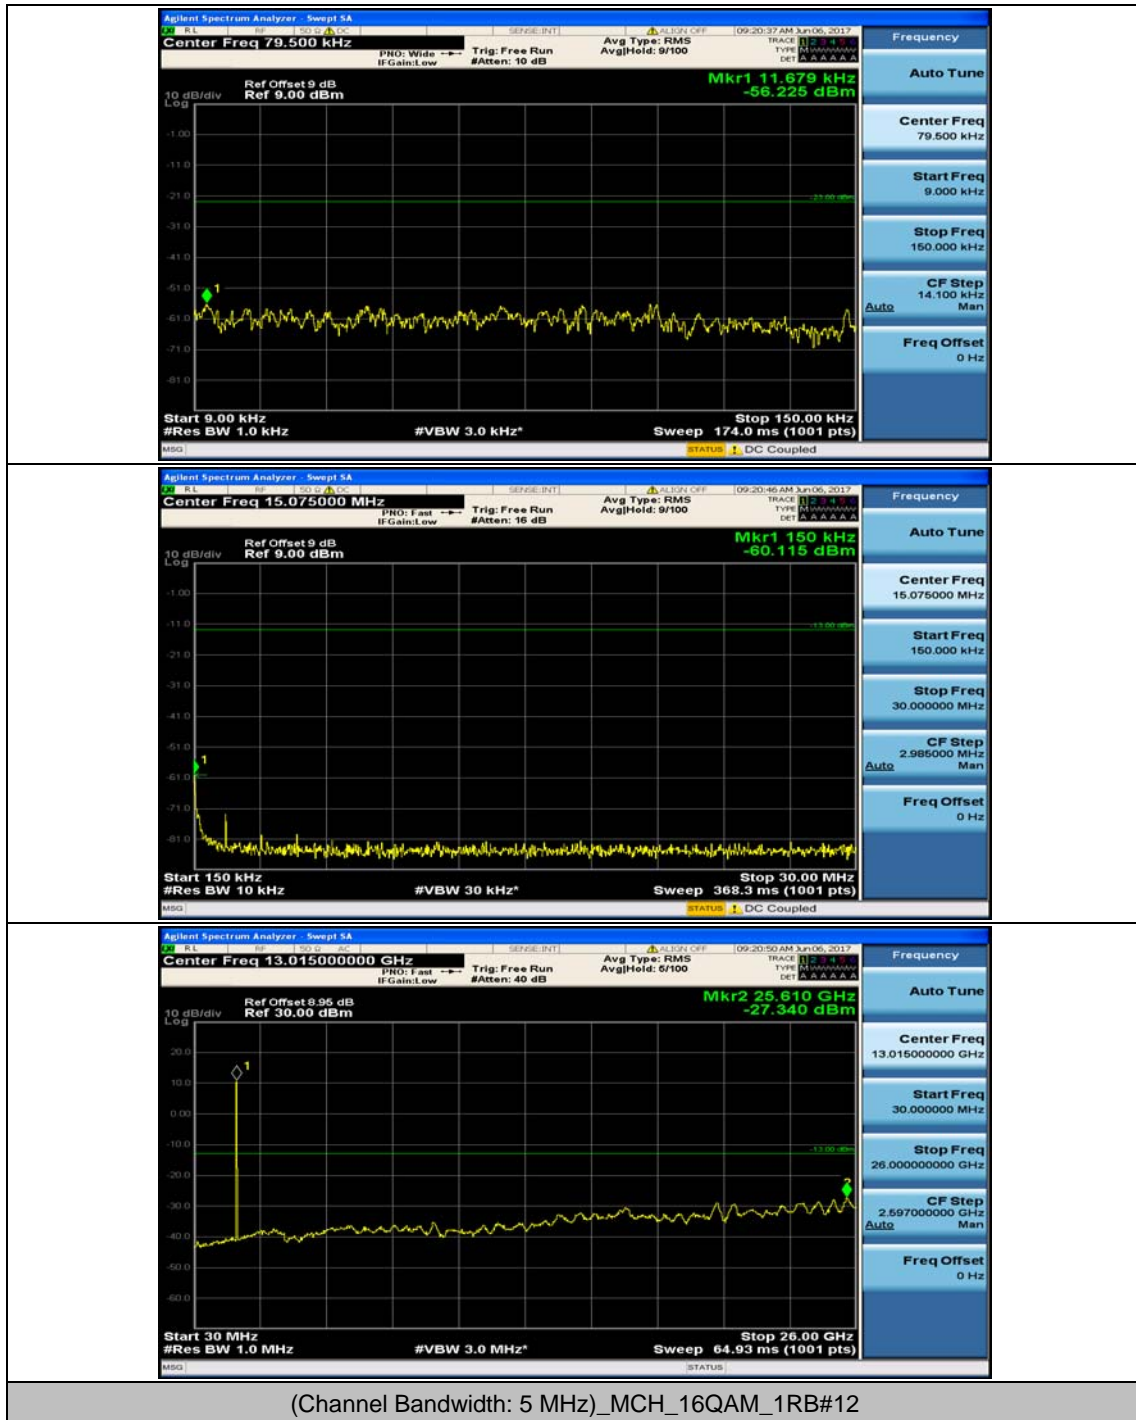

(Channel Bandwidth: 3 MHz)_LCH_16QAM_1RB#0

(Channel Bandwidth: 3 MHz)_MCH_16QAM_1RB#0

(Channel Bandwidth: 3 MHz)_HCH_16QAM_1RB#0

Channel Bandwidth: 5 MHz

(Channel Bandwidth: 5 MHz)_MCH_QPSK_1RB#0

(Channel Bandwidth: 5 MHz)_HCH_QPSK_1RB#0

(Channel Bandwidth: 5 MHz)_LCH_16QAM_1RB#0

(Channel Bandwidth: 5 MHz)_MCH_16QAM_1RB#0

(Channel Bandwidth: 5 MHz)_MCH_16QAM_1RB#24

(Channel Bandwidth: 5 MHz)_HCH_16QAM_1RB#0

Channel Bandwidth: 10 MHz

Channel Bandwidth: 10 MHz_MCH_QPSK_1RB#0