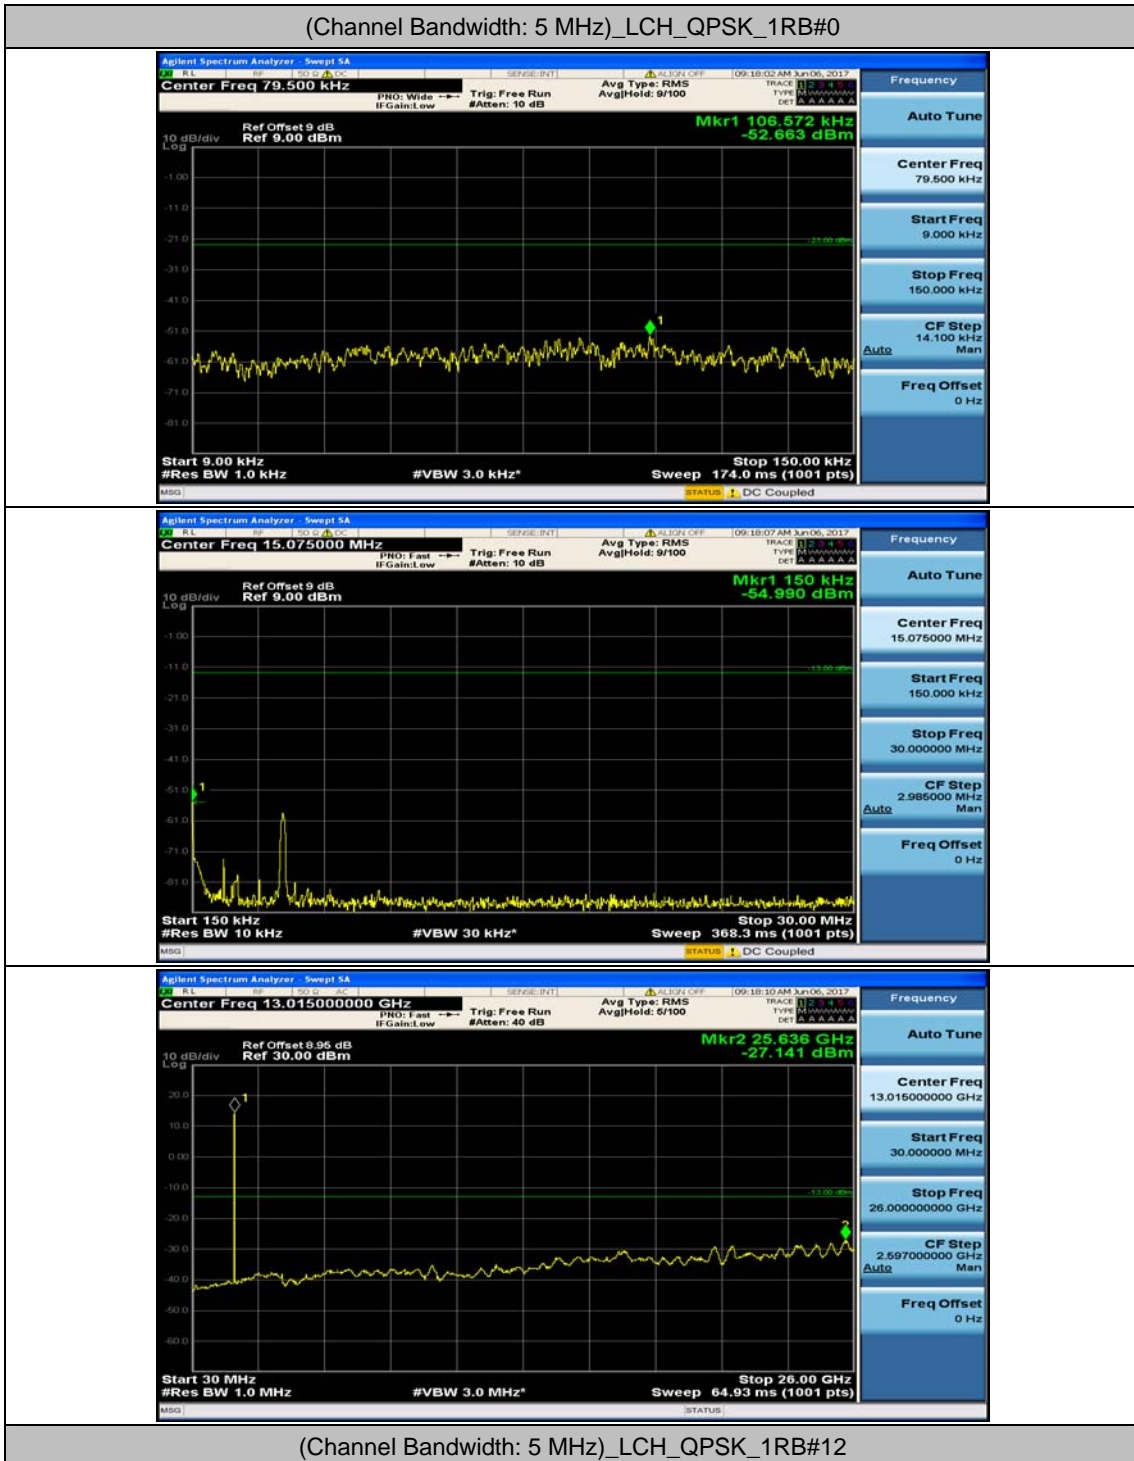

(Channel Bandwidth: 3 MHz)_LCH_16QAM_1RB#0

(Channel Bandwidth: 3 MHz)_MCH_16QAM_1RB#0

(Channel Bandwidth: 3 MHz)_HCH_16QAM_1RB#0

Channel Bandwidth: 5 MHz

(Channel Bandwidth: 5 MHz)_MCH_QPSK_1RB#0

(Channel Bandwidth: 5 MHz)_HCH_QPSK_1RB#0

(Channel Bandwidth: 5 MHz)_LCH_16QAM_1RB#0

(Channel Bandwidth: 5 MHz)_MCH_16QAM_1RB#0

(Channel Bandwidth: 5 MHz)_MCH_16QAM_1RB#24

(Channel Bandwidth: 5 MHz)_HCH_16QAM_1RB#0

Channel Bandwidth: 10 MHz

Channel Bandwidth: 10 MHz_MCH_QPSK_1RB#0