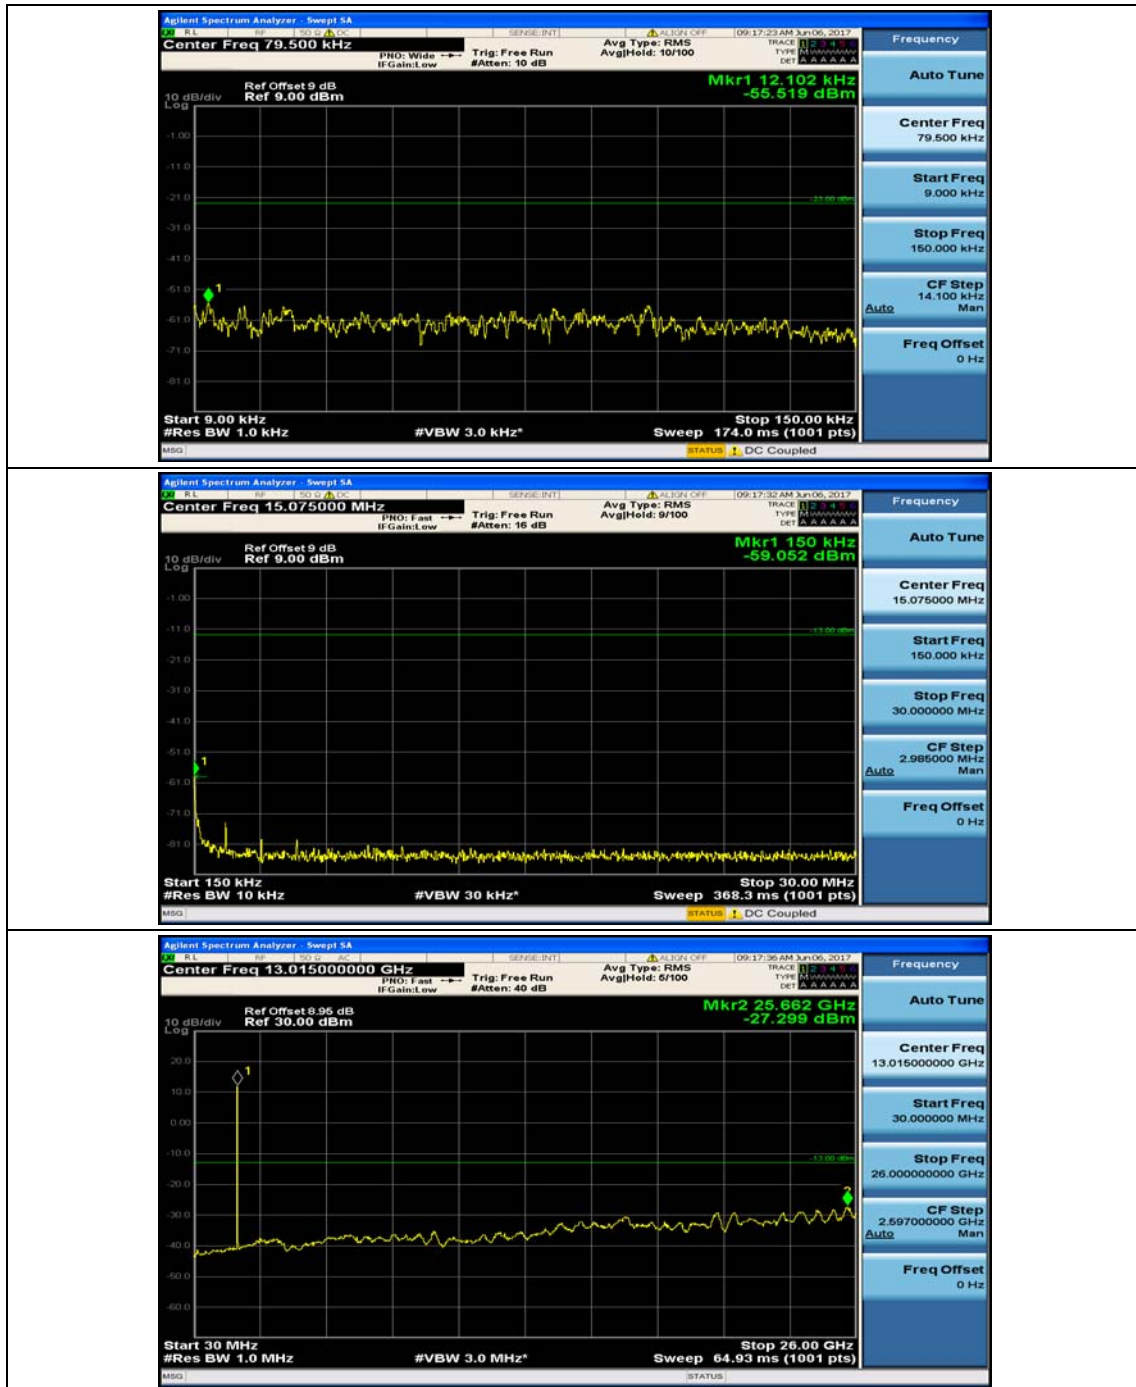

(Channel Bandwidth: 3 MHz)_LCH_16QAM_1RB#0

(Channel Bandwidth: 3 MHz)_MCH_16QAM_1RB#0

(Channel Bandwidth: 3 MHz)_HCH_16QAM_1RB#0

Channel Bandwidth: 5 MHz

(Channel Bandwidth: 5 MHz)_MCH_QPSK_1RB#0

(Channel Bandwidth: 5 MHz)_HCH_QPSK_1RB#0

(Channel Bandwidth: 5 MHz)_LCH_16QAM_1RB#0

(Channel Bandwidth: 5 MHz)_MCH_16QAM_1RB#0

(Channel Bandwidth: 5 MHz)_MCH_16QAM_1RB#24

(Channel Bandwidth: 5 MHz)_HCH_16QAM_1RB#0

Channel Bandwidth: 10 MHz

Channel Bandwidth: 10 MHz_MCH_QPSK_1RB#0