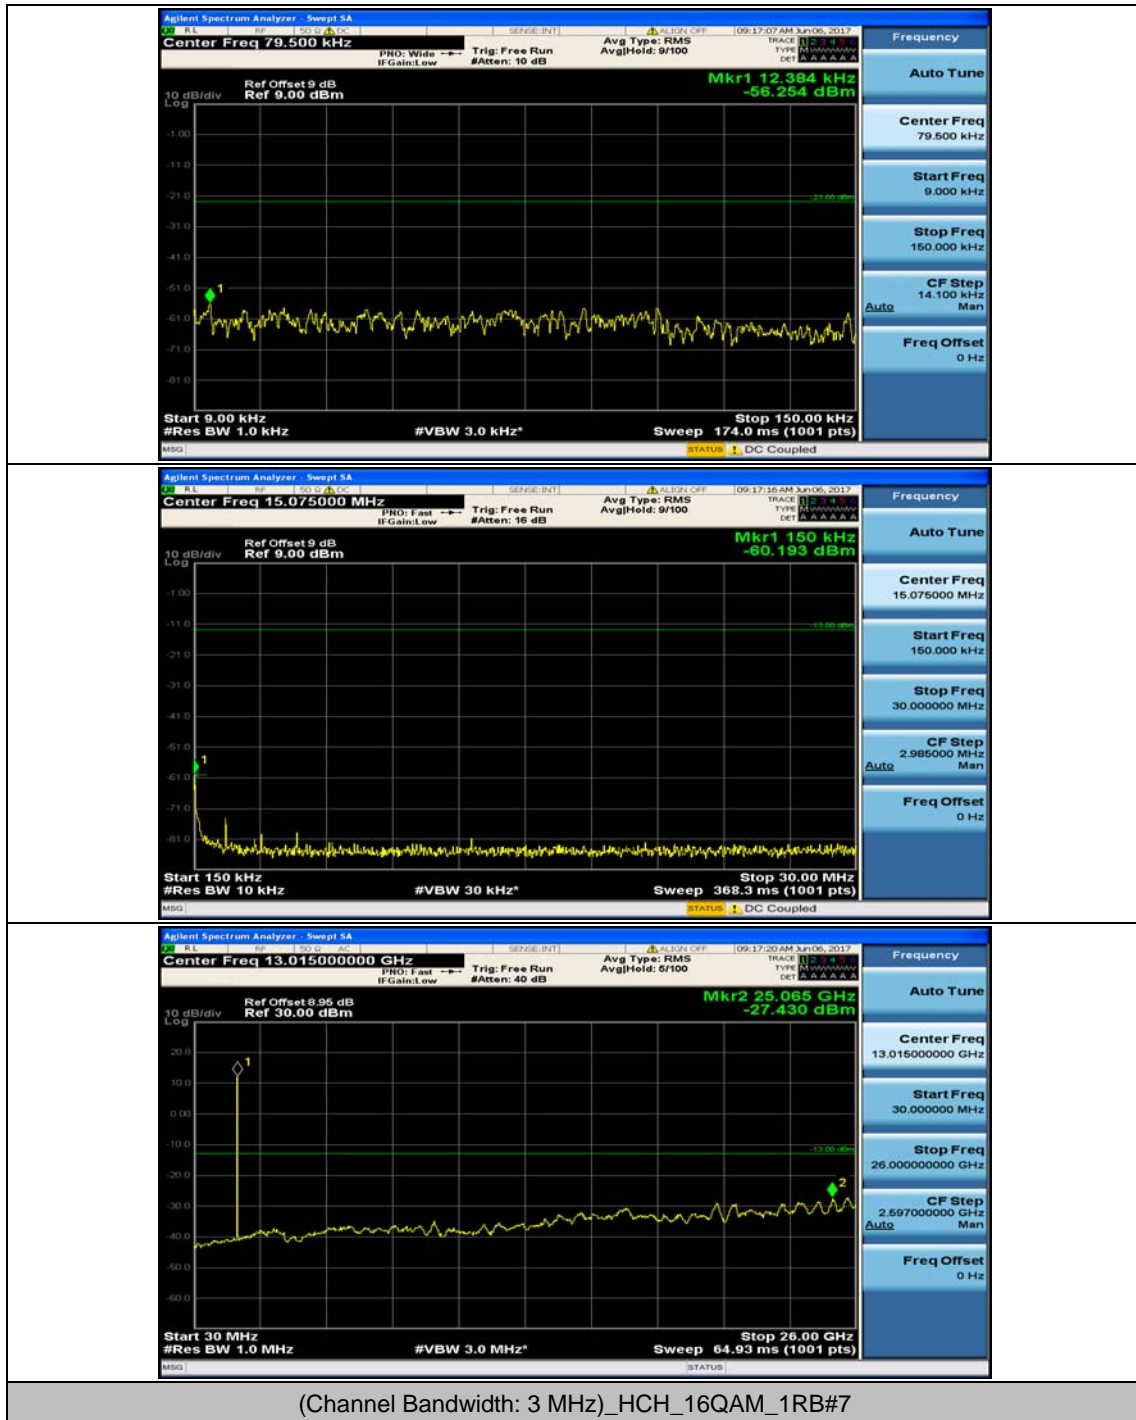

(Channel Bandwidth: 3 MHz)_LCH_16QAM_1RB#0

(Channel Bandwidth: 3 MHz)_MCH_16QAM_1RB#0

(Channel Bandwidth: 3 MHz)_HCH_16QAM_1RB#0

Channel Bandwidth: 5 MHz

(Channel Bandwidth: 5 MHz)_MCH_QPSK_1RB#0

(Channel Bandwidth: 5 MHz)_HCH_QPSK_1RB#0

(Channel Bandwidth: 5 MHz)_LCH_16QAM_1RB#0

(Channel Bandwidth: 5 MHz)_MCH_16QAM_1RB#0

(Channel Bandwidth: 5 MHz)_MCH_16QAM_1RB#24

(Channel Bandwidth: 5 MHz)_HCH_16QAM_1RB#0

Channel Bandwidth: 10 MHz

Channel Bandwidth: 10 MHz_MCH_QPSK_1RB#0