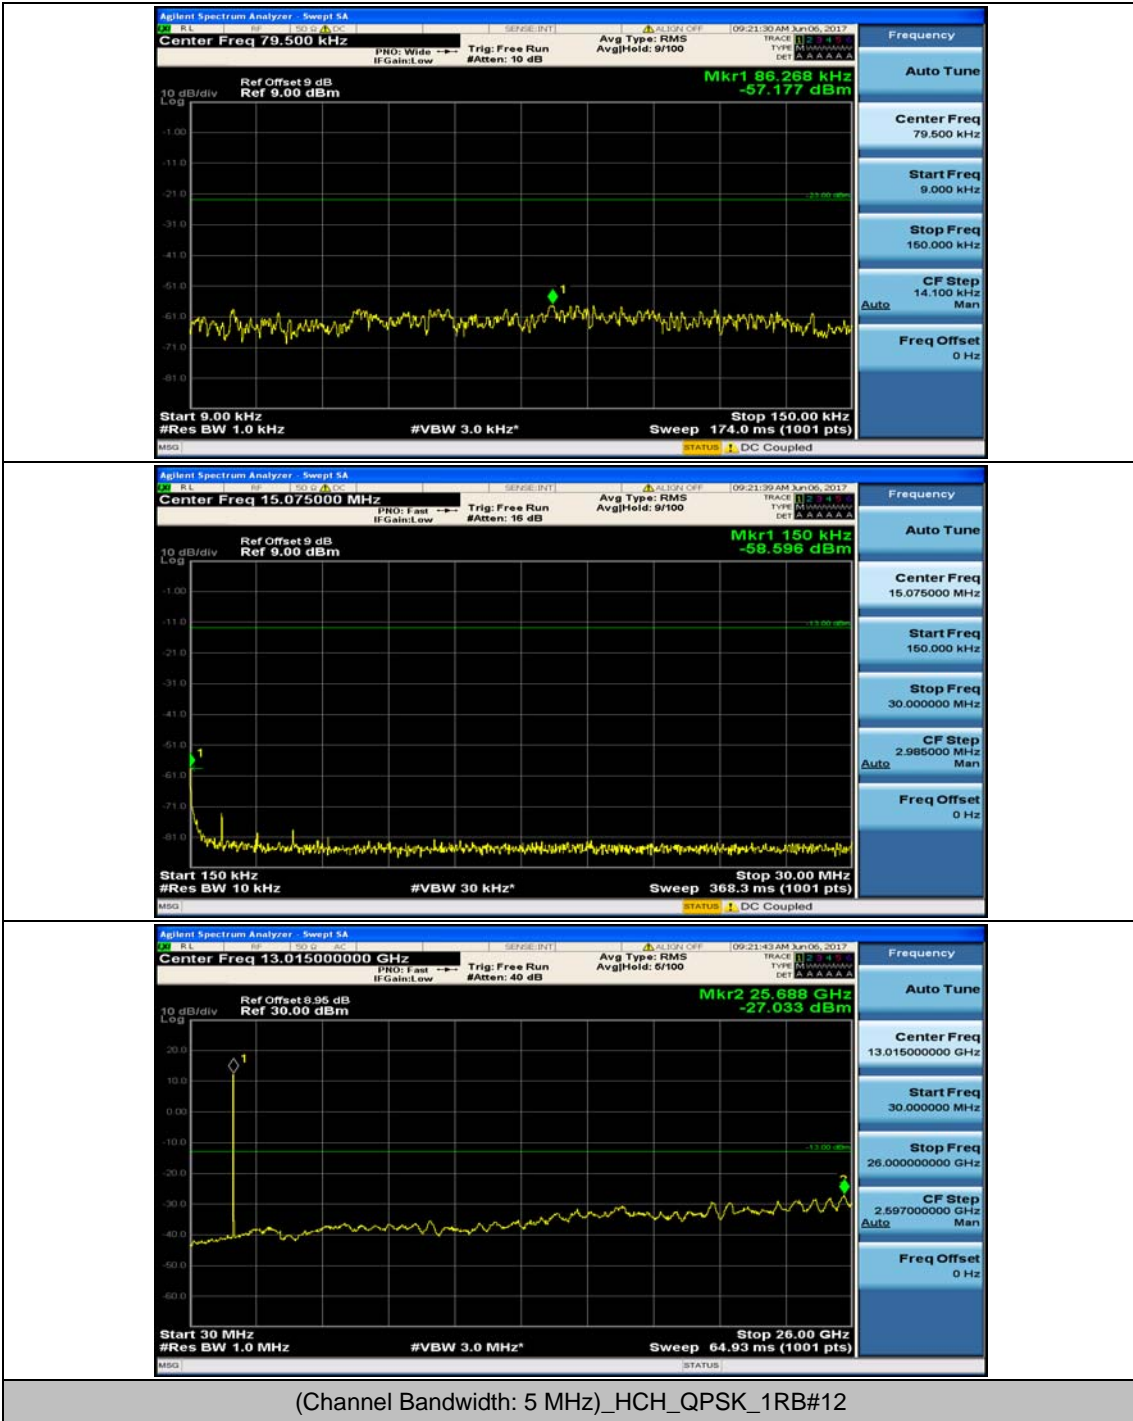

(Channel Bandwidth: 3 MHz)_LCH_16QAM_1RB#0

(Channel Bandwidth: 3 MHz)_MCH_16QAM_1RB#0

(Channel Bandwidth: 3 MHz)_HCH_16QAM_1RB#0

Channel Bandwidth: 5 MHz

(Channel Bandwidth: 5 MHz)_MCH_QPSK_1RB#0

(Channel Bandwidth: 5 MHz)_HCH_QPSK_1RB#0

(Channel Bandwidth: 5 MHz)_LCH_16QAM_1RB#0

(Channel Bandwidth: 5 MHz)_MCH_16QAM_1RB#0

(Channel Bandwidth: 5 MHz)_MCH_16QAM_1RB#24

(Channel Bandwidth: 5 MHz)_HCH_16QAM_1RB#0

Channel Bandwidth: 10 MHz

Channel Bandwidth: 10 MHz_MCH_QPSK_1RB#0