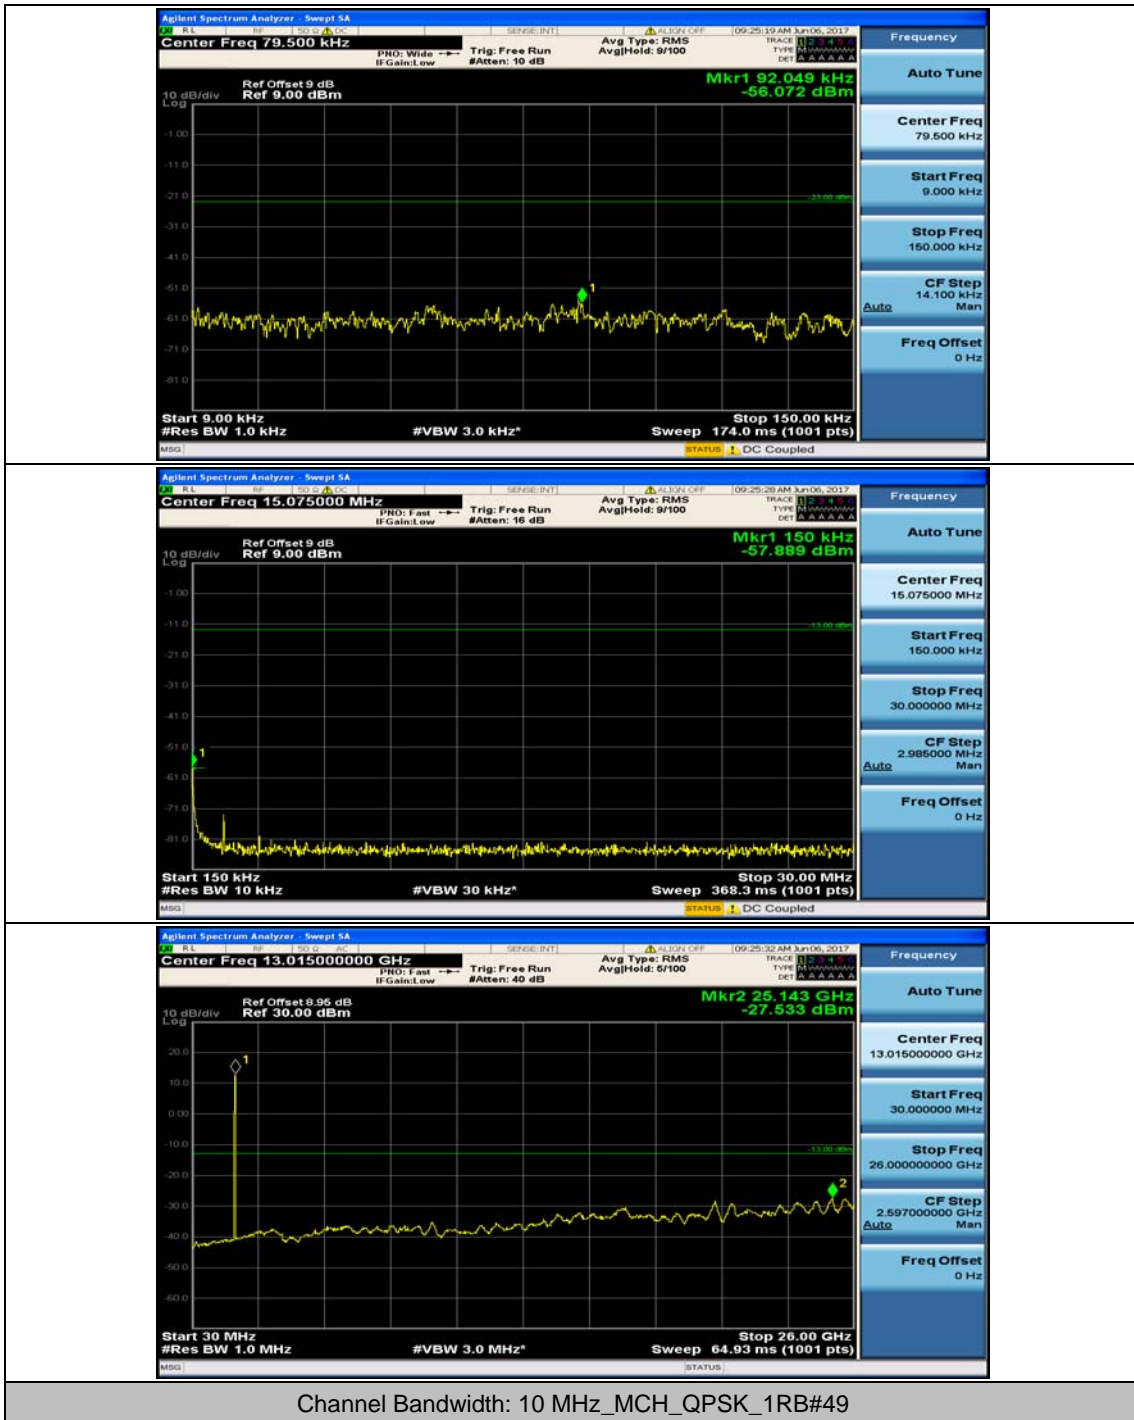

(Channel Bandwidth: 3 MHz)_LCH_16QAM_1RB#0

(Channel Bandwidth: 3 MHz)_MCH_16QAM_1RB#0

(Channel Bandwidth: 3 MHz)_HCH_16QAM_1RB#0

Channel Bandwidth: 5 MHz

(Channel Bandwidth: 5 MHz)_MCH_QPSK_1RB#0

(Channel Bandwidth: 5 MHz)_HCH_QPSK_1RB#0

(Channel Bandwidth: 5 MHz)_LCH_16QAM_1RB#0

(Channel Bandwidth: 5 MHz)_MCH_16QAM_1RB#0

(Channel Bandwidth: 5 MHz)_MCH_16QAM_1RB#24

(Channel Bandwidth: 5 MHz)_HCH_16QAM_1RB#0

Channel Bandwidth: 10 MHz

Channel Bandwidth: 10 MHz_MCH_QPSK_1RB#0

Channel Bandwidth: 10 MHz_HCH_QPSK_1RB#0

Channel Bandwidth: 10 MHz_LCH_16QAM_1RB#0

Channel Bandwidth: 10 MHz_MCH_16QAM_1RB#0

Channel Bandwidth: 10 MHz_HCH_16QAM_1RB#0

Channel Bandwidth: 15 MHz