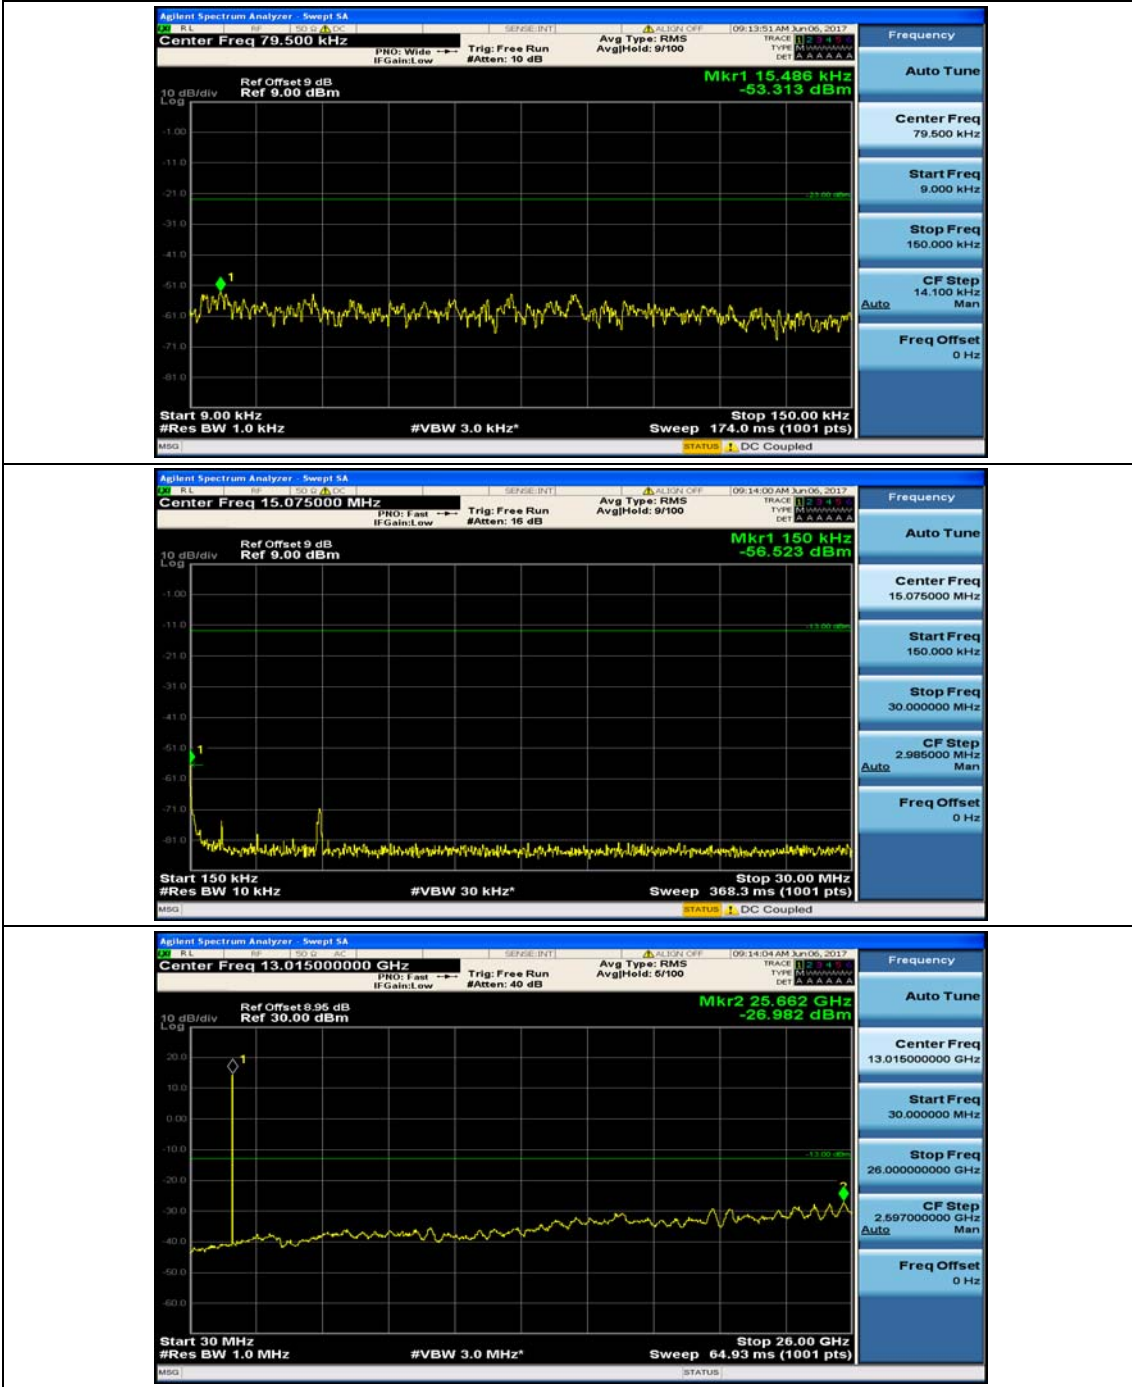

(Channel Bandwidth: 3 MHz)_LCH_16QAM_1RB#0

(Channel Bandwidth: 3 MHz)_MCH_16QAM_1RB#0

(Channel Bandwidth: 3 MHz)_HCH_16QAM_1RB#0

Channel Bandwidth: 5 MHz

(Channel Bandwidth: 5 MHz)_MCH_QPSK_1RB#0

(Channel Bandwidth: 5 MHz)_HCH_QPSK_1RB#0

(Channel Bandwidth: 5 MHz)_LCH_16QAM_1RB#0

(Channel Bandwidth: 5 MHz)_MCH_16QAM_1RB#0

(Channel Bandwidth: 5 MHz)_MCH_16QAM_1RB#24

(Channel Bandwidth: 5 MHz)_HCH_16QAM_1RB#0

Channel Bandwidth: 10 MHz

Channel Bandwidth: 10 MHz_MCH_QPSK_1RB#0