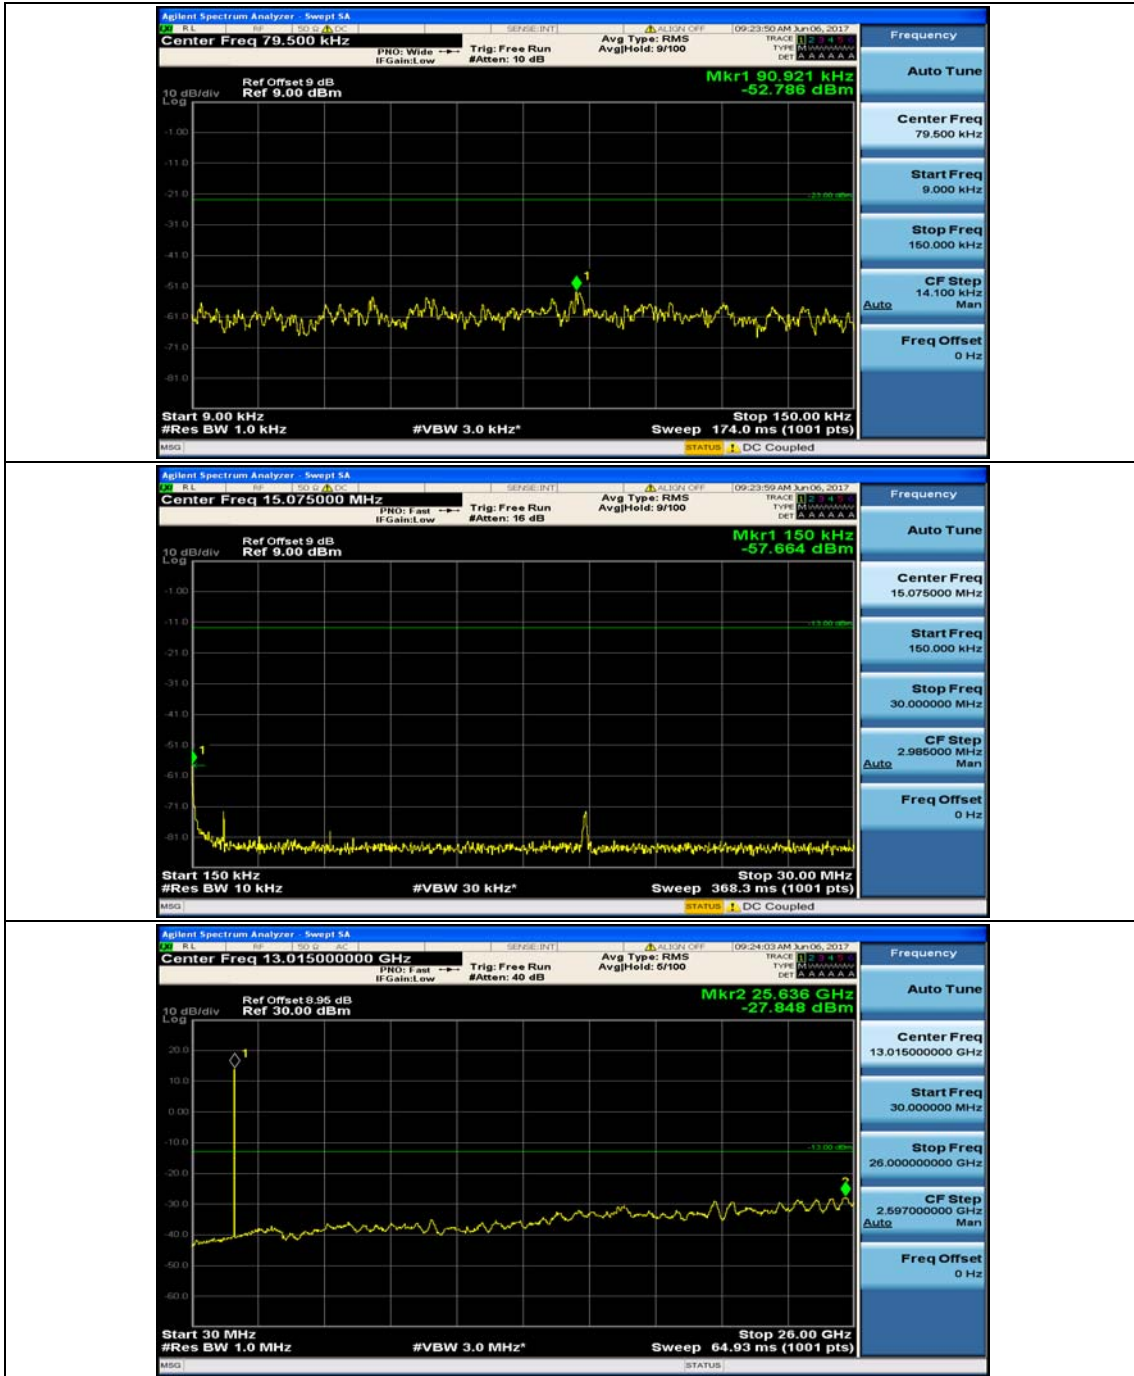

(Channel Bandwidth: 3 MHz)_LCH_16QAM_1RB#0

(Channel Bandwidth: 3 MHz)_MCH_16QAM_1RB#0

(Channel Bandwidth: 3 MHz)_HCH_16QAM_1RB#0

Channel Bandwidth: 5 MHz

(Channel Bandwidth: 5 MHz)_MCH_QPSK_1RB#0

(Channel Bandwidth: 5 MHz)_HCH_QPSK_1RB#0

(Channel Bandwidth: 5 MHz)_LCH_16QAM_1RB#0

(Channel Bandwidth: 5 MHz)_MCH_16QAM_1RB#0

(Channel Bandwidth: 5 MHz)_MCH_16QAM_1RB#24

(Channel Bandwidth: 5 MHz)_HCH_16QAM_1RB#0

Channel Bandwidth: 10 MHz

Channel Bandwidth: 10 MHz_MCH_QPSK_1RB#0

Channel Bandwidth: 10 MHz_HCH_QPSK_1RB#0

Channel Bandwidth: 10 MHz_LCH_16QAM_1RB#0

Channel Bandwidth: 10 MHz_MCH_16QAM_1RB#0

Channel Bandwidth: 10 MHz_HCH_16QAM_1RB#0

Channel Bandwidth: 15 MHz