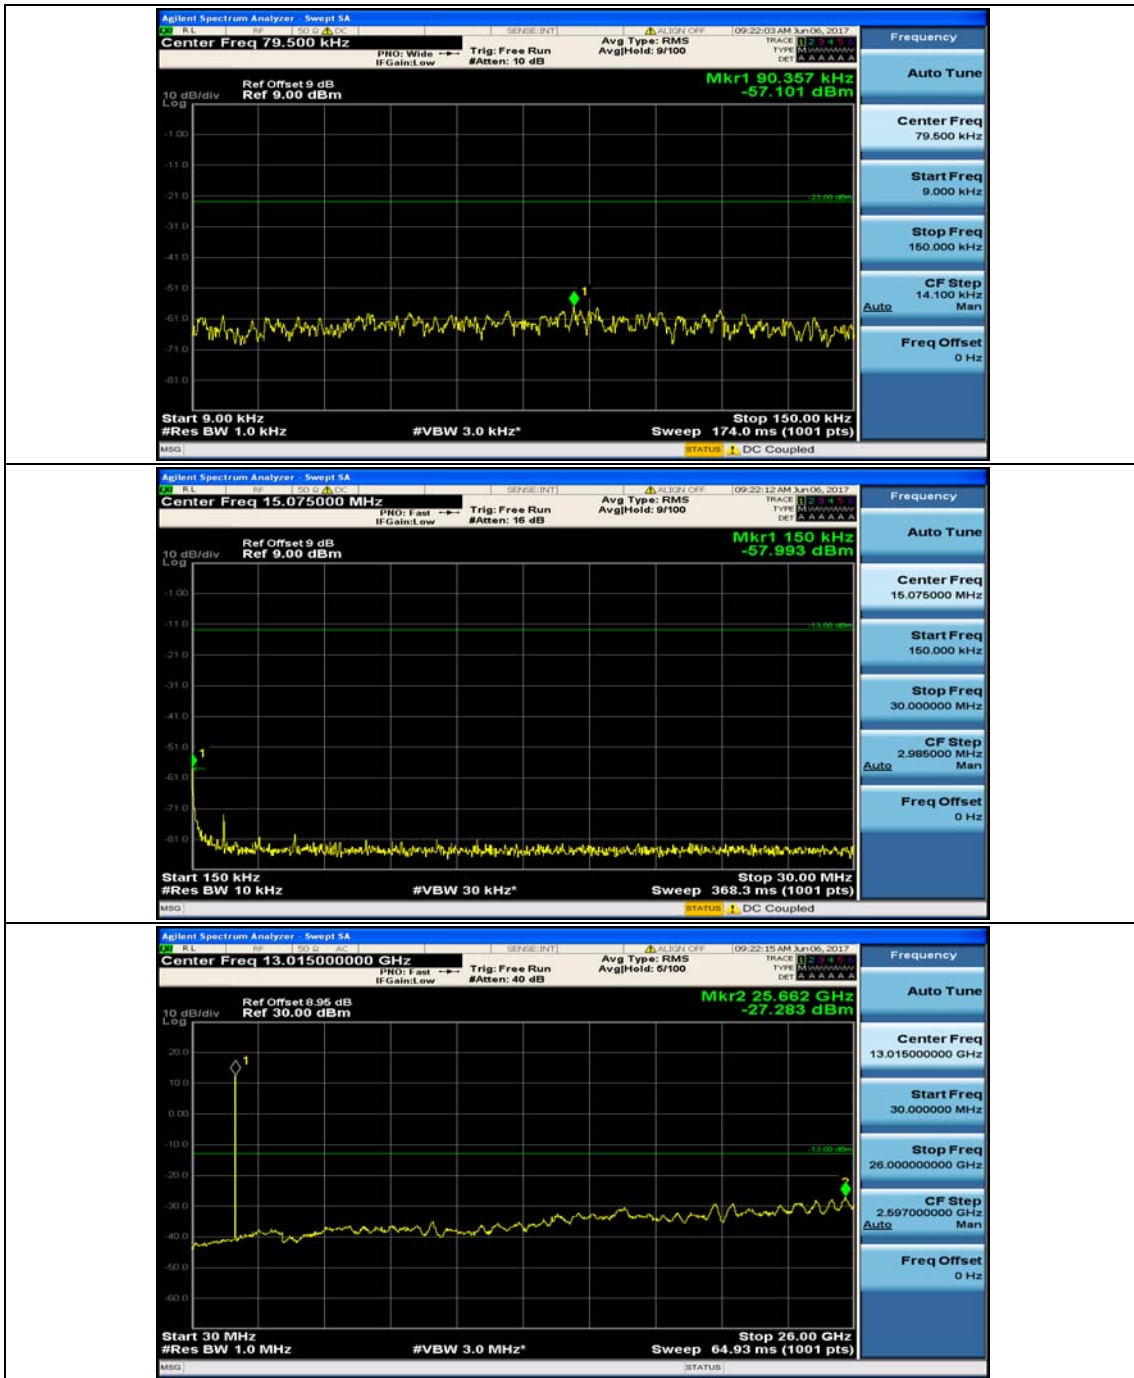

(Channel Bandwidth: 3 MHz)_LCH_16QAM_1RB#0

(Channel Bandwidth: 3 MHz)_MCH_16QAM_1RB#0

(Channel Bandwidth: 3 MHz)_HCH_16QAM_1RB#0

Channel Bandwidth: 5 MHz

(Channel Bandwidth: 5 MHz)_MCH_QPSK_1RB#0

(Channel Bandwidth: 5 MHz)_HCH_QPSK_1RB#0

(Channel Bandwidth: 5 MHz)_LCH_16QAM_1RB#0

(Channel Bandwidth: 5 MHz)_MCH_16QAM_1RB#0

(Channel Bandwidth: 5 MHz)_MCH_16QAM_1RB#24

(Channel Bandwidth: 5 MHz)_HCH_16QAM_1RB#0

Channel Bandwidth: 10 MHz

Channel Bandwidth: 10 MHz_MCH_QPSK_1RB#0