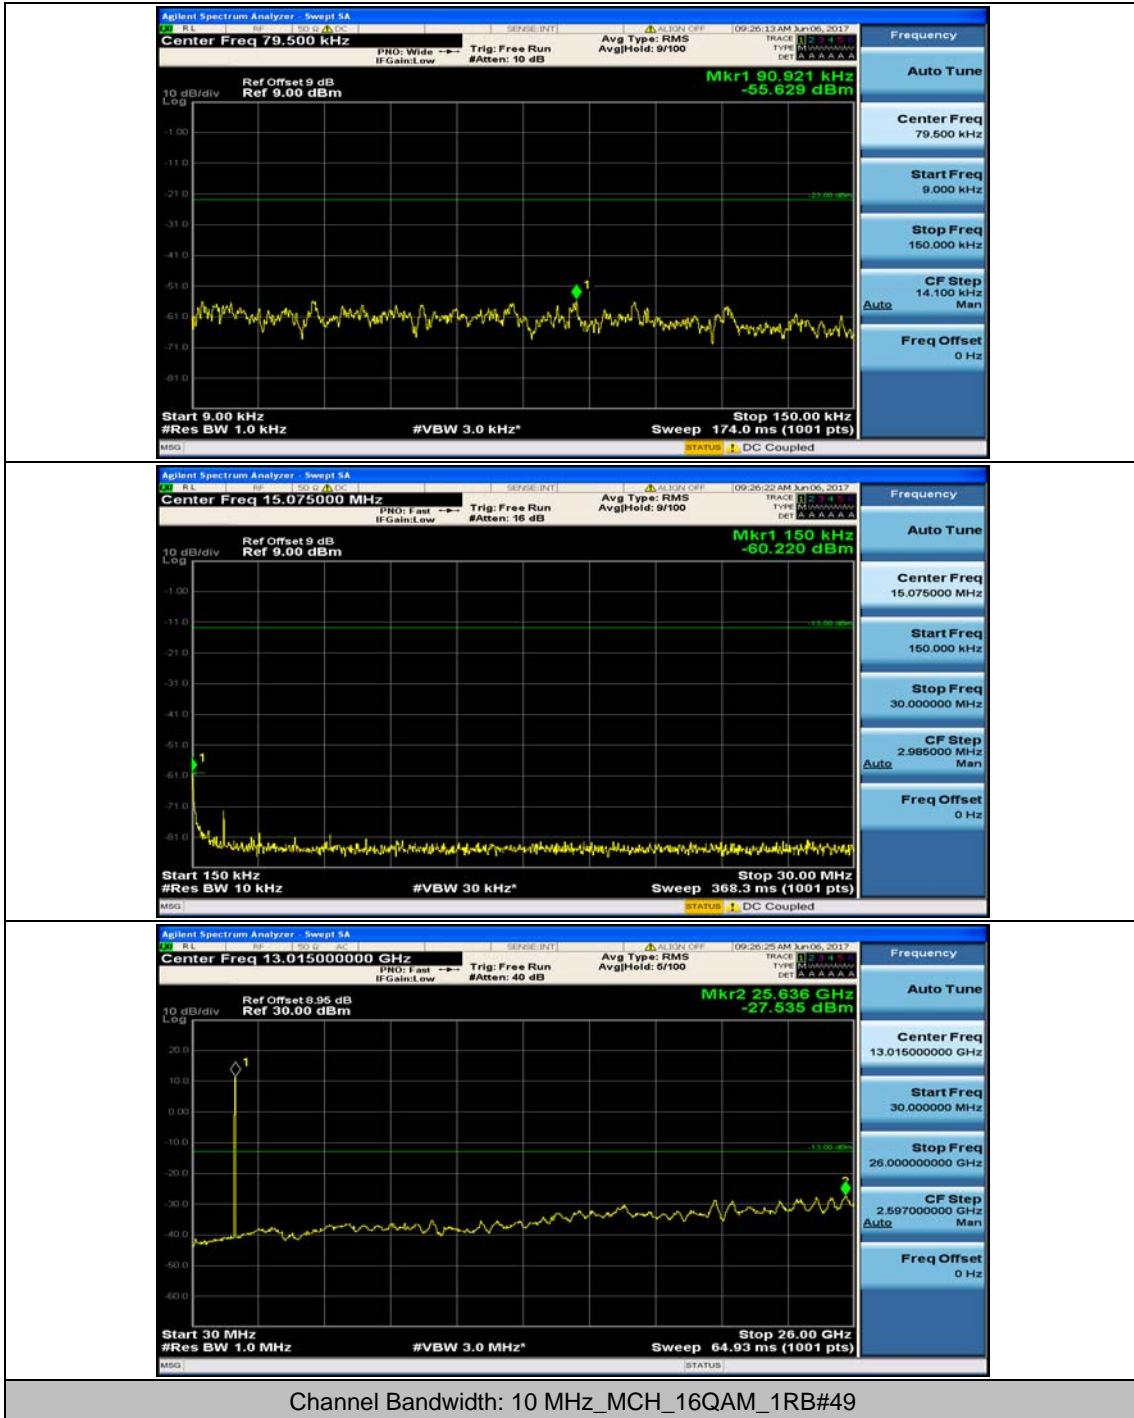

(Channel Bandwidth: 3 MHz)_LCH_16QAM_1RB#0

(Channel Bandwidth: 3 MHz)_MCH_16QAM_1RB#0

(Channel Bandwidth: 3 MHz)_HCH_16QAM_1RB#0

Channel Bandwidth: 5 MHz

(Channel Bandwidth: 5 MHz)_MCH_QPSK_1RB#0

(Channel Bandwidth: 5 MHz)_HCH_QPSK_1RB#0

(Channel Bandwidth: 5 MHz)_LCH_16QAM_1RB#0

(Channel Bandwidth: 5 MHz)_MCH_16QAM_1RB#0

(Channel Bandwidth: 5 MHz)_MCH_16QAM_1RB#24

(Channel Bandwidth: 5 MHz)_HCH_16QAM_1RB#0

Channel Bandwidth: 10 MHz

Channel Bandwidth: 10 MHz_MCH_QPSK_1RB#0

Channel Bandwidth: 10 MHz_HCH_QPSK_1RB#0

Channel Bandwidth: 10 MHz_LCH_16QAM_1RB#0

Channel Bandwidth: 10 MHz_MCH_16QAM_1RB#0

Channel Bandwidth: 10 MHz_HCH_16QAM_1RB#0

Channel Bandwidth: 15 MHz