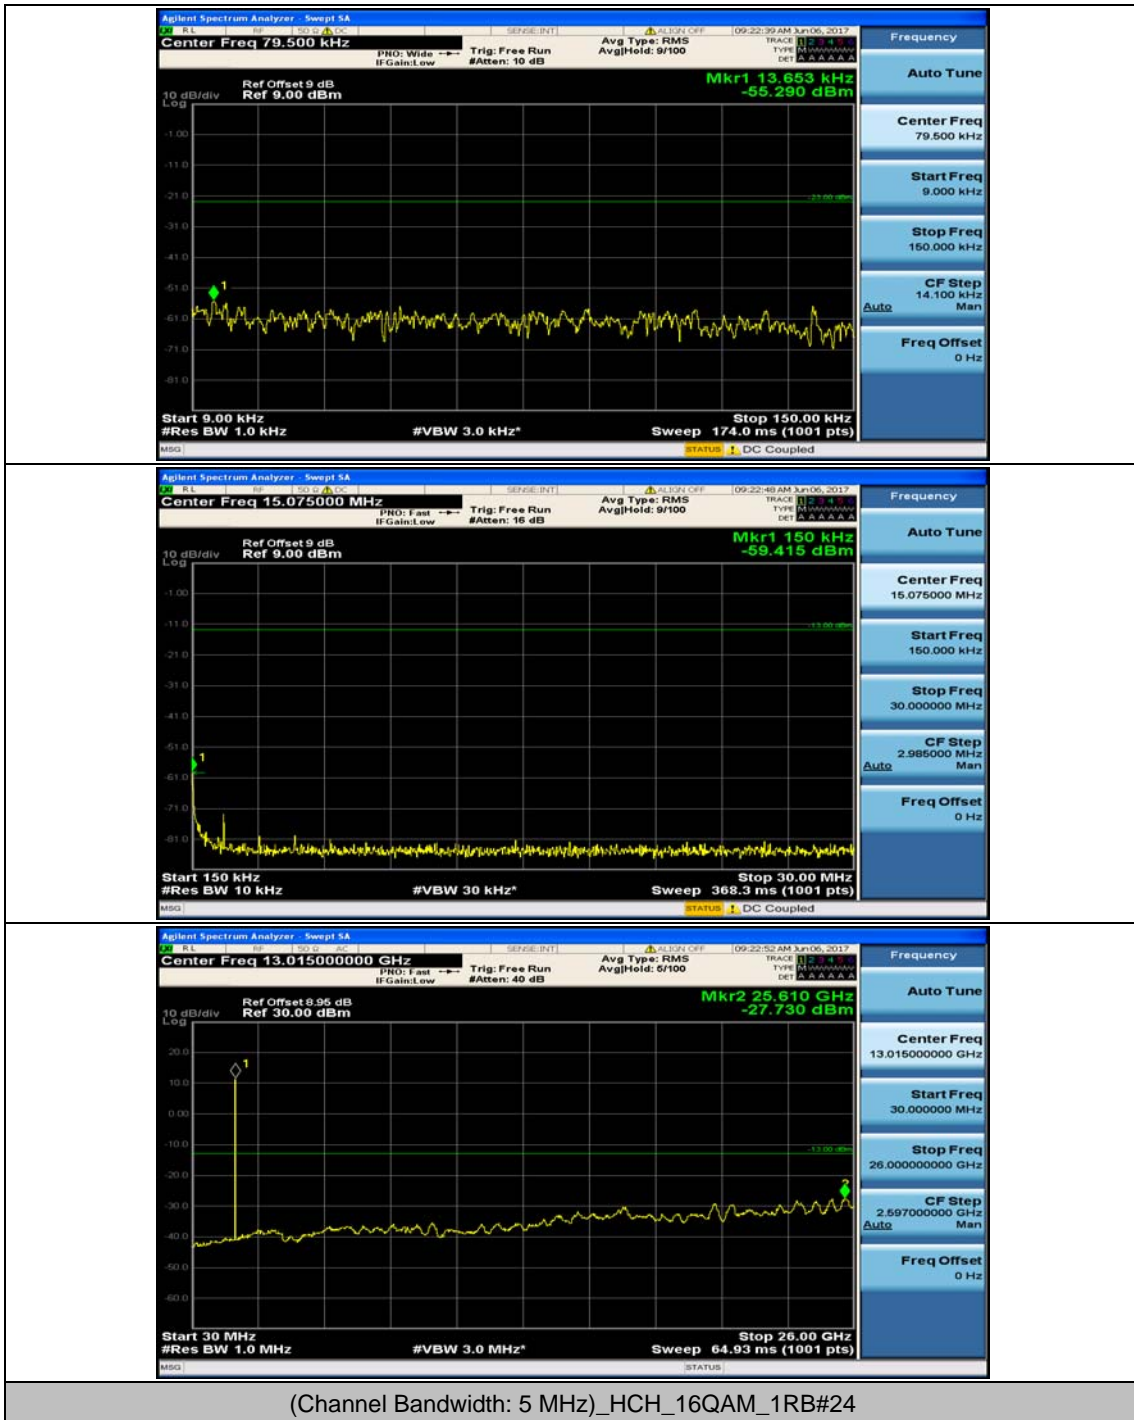

(Channel Bandwidth: 3 MHz)_LCH_16QAM_1RB#0

(Channel Bandwidth: 3 MHz)_MCH_16QAM_1RB#0

(Channel Bandwidth: 3 MHz)_HCH_16QAM_1RB#0

Channel Bandwidth: 5 MHz

(Channel Bandwidth: 5 MHz)_MCH_QPSK_1RB#0

(Channel Bandwidth: 5 MHz)_HCH_QPSK_1RB#0

(Channel Bandwidth: 5 MHz)_LCH_16QAM_1RB#0

(Channel Bandwidth: 5 MHz)_MCH_16QAM_1RB#0

(Channel Bandwidth: 5 MHz)_MCH_16QAM_1RB#24

(Channel Bandwidth: 5 MHz)_HCH_16QAM_1RB#0

Channel Bandwidth: 10 MHz

Channel Bandwidth: 10 MHz_MCH_QPSK_1RB#0

Channel Bandwidth: 10 MHz_HCH_QPSK_1RB#0

Channel Bandwidth: 10 MHz_LCH_16QAM_1RB#0

Channel Bandwidth: 10 MHz_MCH_16QAM_1RB#0

Channel Bandwidth: 10 MHz_HCH_16QAM_1RB#0

Channel Bandwidth: 15 MHz