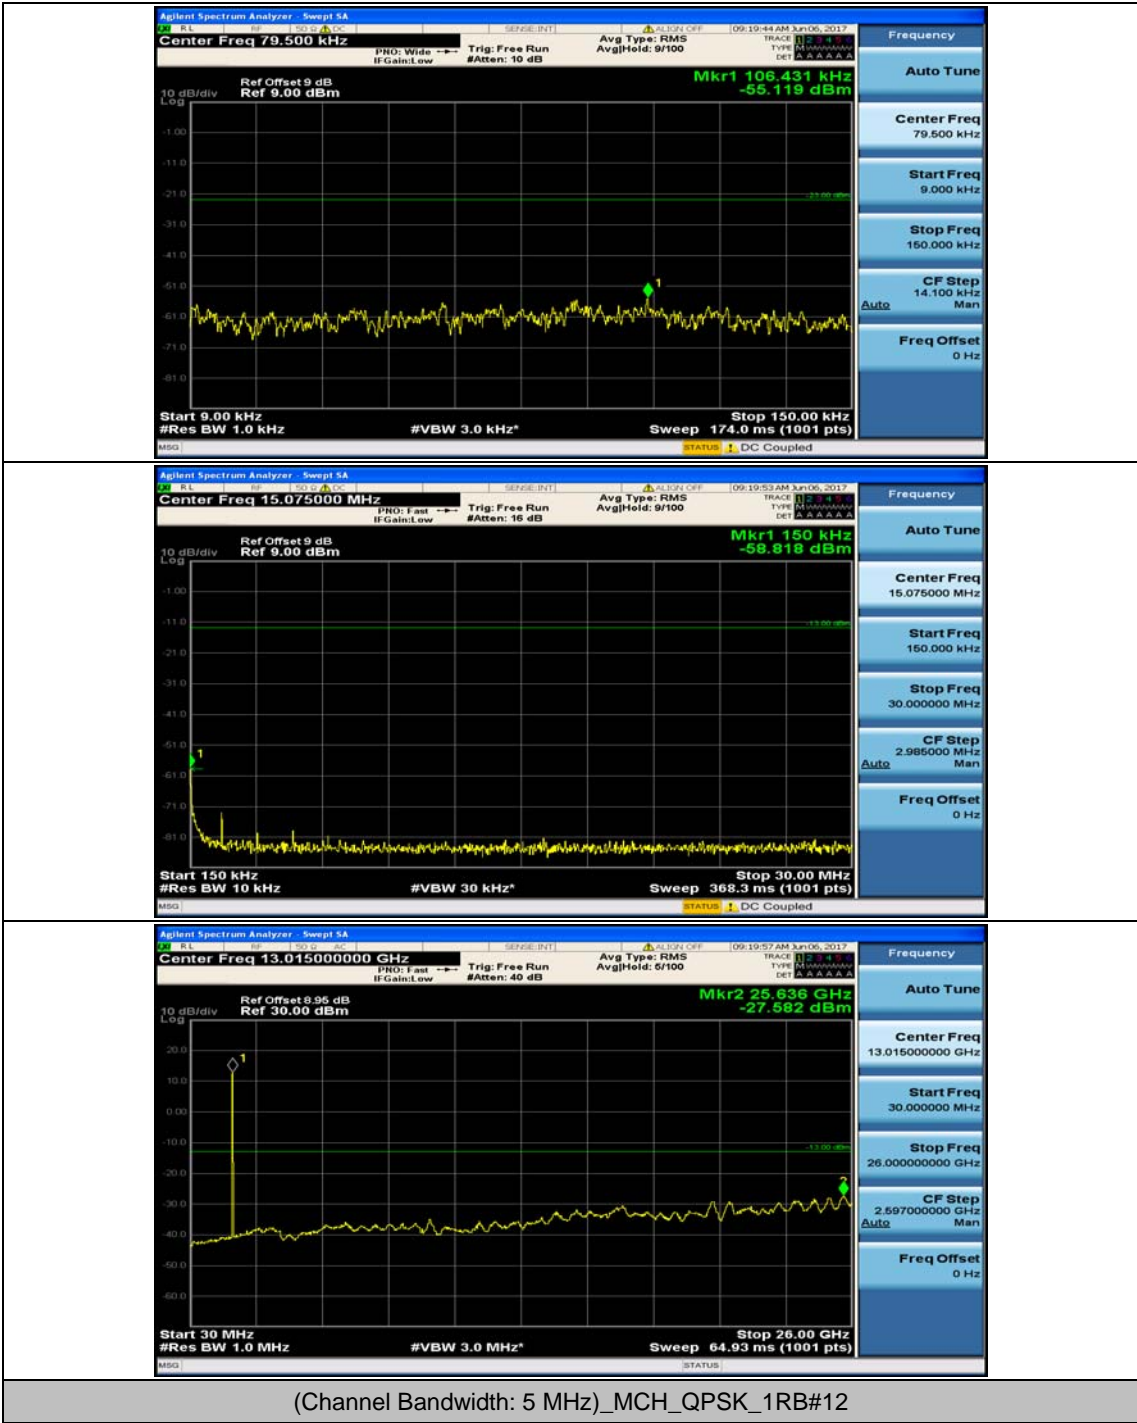

(Channel Bandwidth: 3 MHz)_LCH_16QAM_1RB#0

(Channel Bandwidth: 3 MHz)_MCH_16QAM_1RB#0

(Channel Bandwidth: 3 MHz)_HCH_16QAM_1RB#0

Channel Bandwidth: 5 MHz

(Channel Bandwidth: 5 MHz)_MCH_QPSK_1RB#0

(Channel Bandwidth: 5 MHz)_HCH_QPSK_1RB#0

(Channel Bandwidth: 5 MHz)_LCH_16QAM_1RB#0

(Channel Bandwidth: 5 MHz)_MCH_16QAM_1RB#0

(Channel Bandwidth: 5 MHz)_MCH_16QAM_1RB#24

(Channel Bandwidth: 5 MHz)_HCH_16QAM_1RB#0

Channel Bandwidth: 10 MHz

Channel Bandwidth: 10 MHz_MCH_QPSK_1RB#0