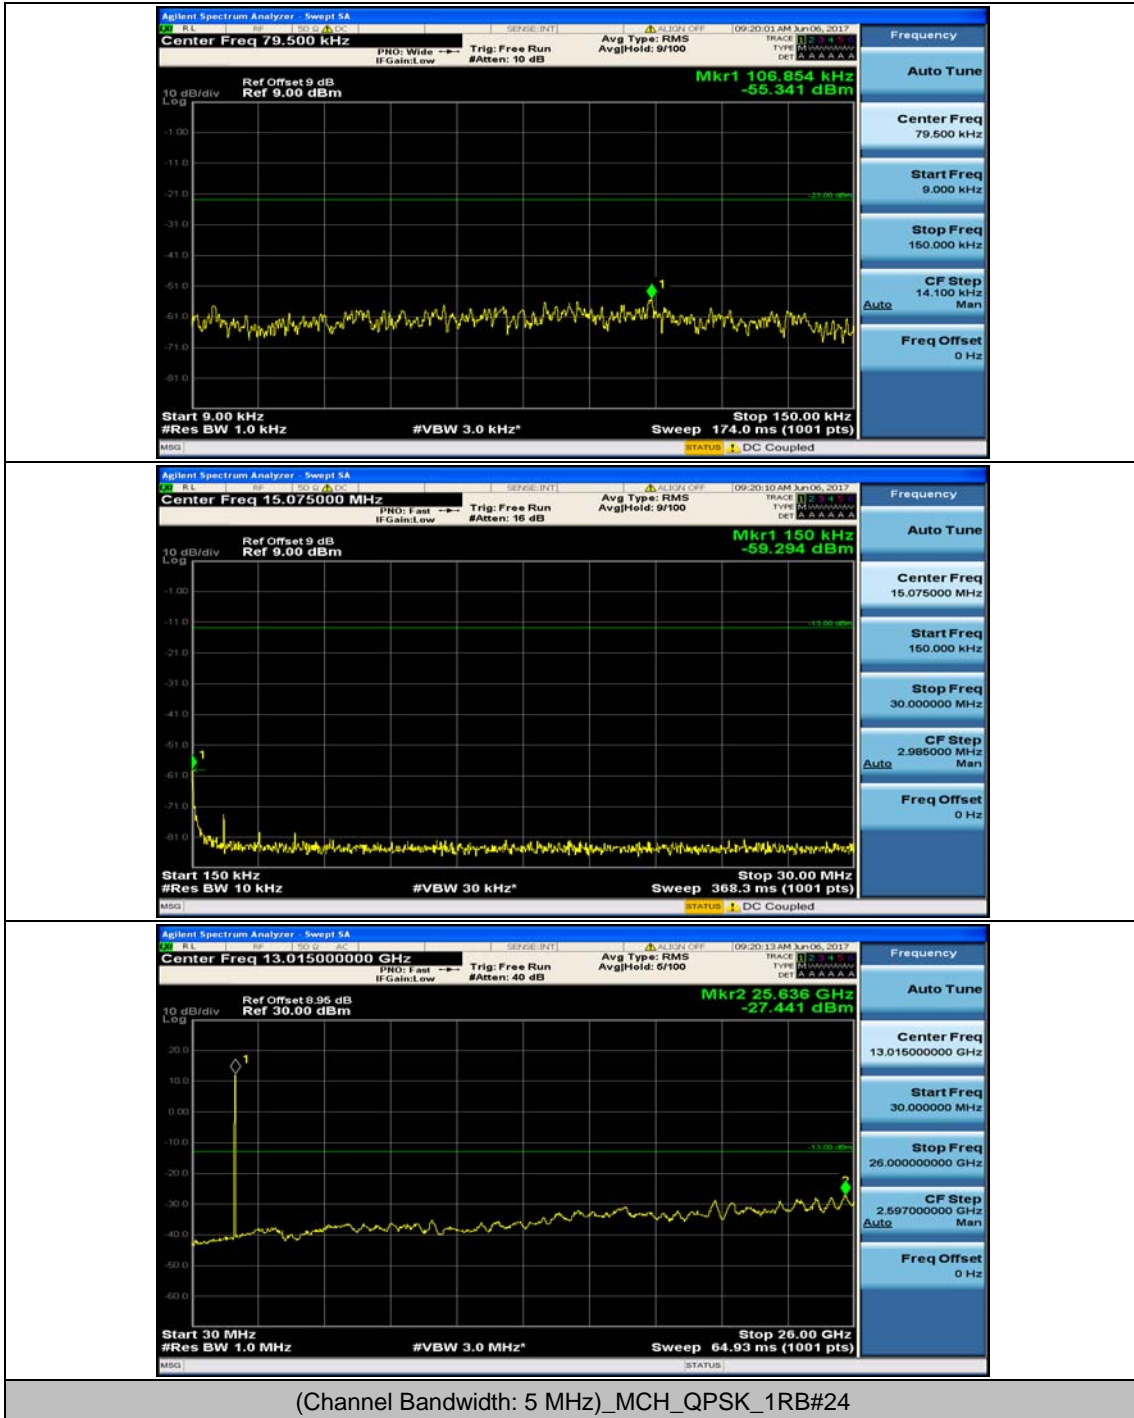

(Channel Bandwidth: 3 MHz)_LCH_16QAM_1RB#0

(Channel Bandwidth: 3 MHz)_MCH_16QAM_1RB#0

(Channel Bandwidth: 3 MHz)_HCH_16QAM_1RB#0

Channel Bandwidth: 5 MHz

(Channel Bandwidth: 5 MHz)_MCH_QPSK_1RB#0

(Channel Bandwidth: 5 MHz)_HCH_QPSK_1RB#0

(Channel Bandwidth: 5 MHz)_LCH_16QAM_1RB#0

(Channel Bandwidth: 5 MHz)_MCH_16QAM_1RB#0

(Channel Bandwidth: 5 MHz)_MCH_16QAM_1RB#24

(Channel Bandwidth: 5 MHz)_HCH_16QAM_1RB#0

Channel Bandwidth: 10 MHz

Channel Bandwidth: 10 MHz_MCH_QPSK_1RB#0