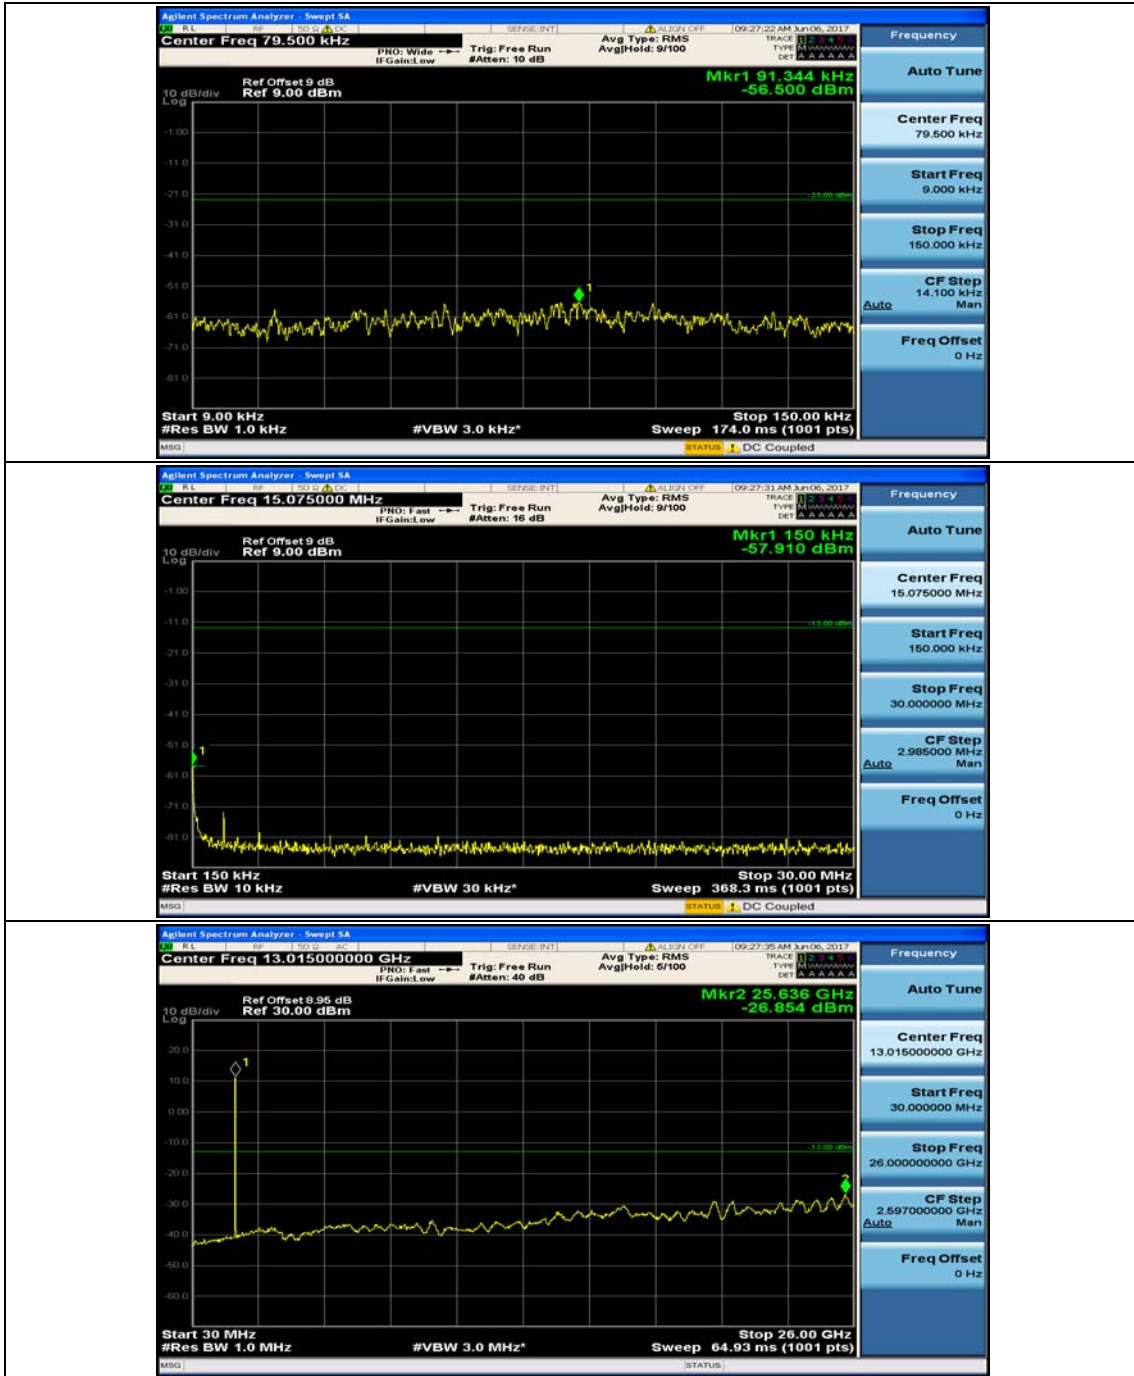

(Channel Bandwidth: 3 MHz)_LCH_16QAM_1RB#0

(Channel Bandwidth: 3 MHz)_MCH_16QAM_1RB#0

(Channel Bandwidth: 3 MHz)_HCH_16QAM_1RB#0

Channel Bandwidth: 5 MHz

(Channel Bandwidth: 5 MHz)_MCH_QPSK_1RB#0

(Channel Bandwidth: 5 MHz)_HCH_QPSK_1RB#0

(Channel Bandwidth: 5 MHz)_LCH_16QAM_1RB#0

(Channel Bandwidth: 5 MHz)_MCH_16QAM_1RB#0

(Channel Bandwidth: 5 MHz)_MCH_16QAM_1RB#24

(Channel Bandwidth: 5 MHz)_HCH_16QAM_1RB#0

Channel Bandwidth: 10 MHz

Channel Bandwidth: 10 MHz_MCH_QPSK_1RB#0

Channel Bandwidth: 10 MHz_HCH_QPSK_1RB#0

Channel Bandwidth: 10 MHz_LCH_16QAM_1RB#0

Channel Bandwidth: 10 MHz_MCH_16QAM_1RB#0

Channel Bandwidth: 10 MHz_HCH_16QAM_1RB#0

Channel Bandwidth: 15 MHz