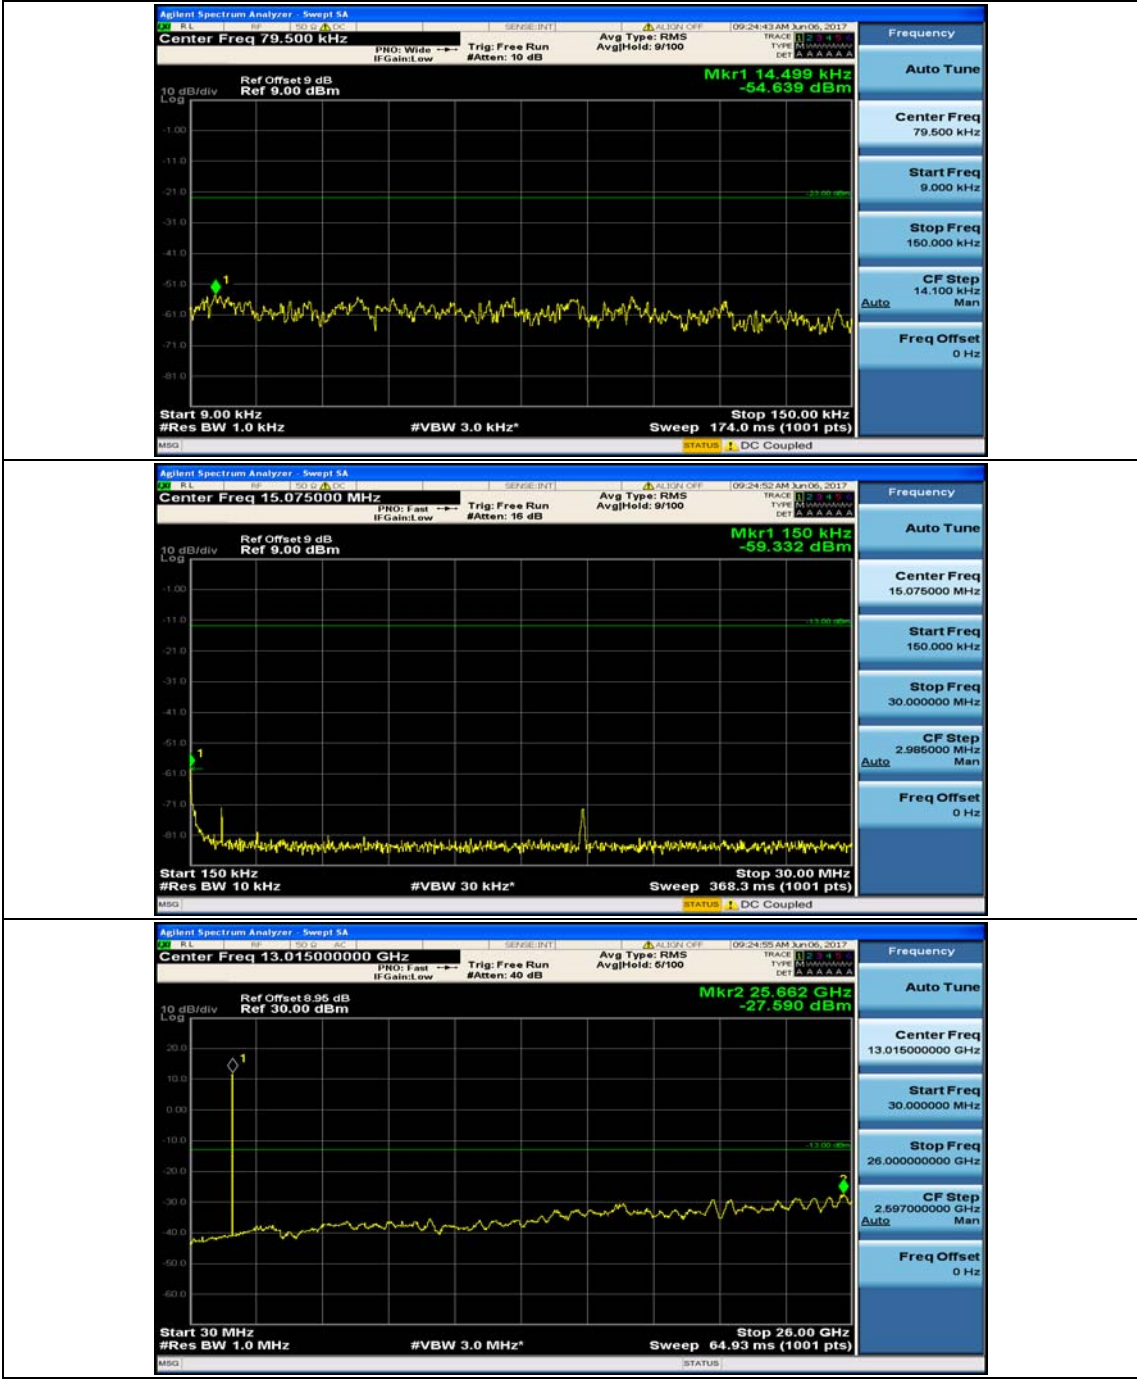

(Channel Bandwidth: 3 MHz)_LCH_16QAM_1RB#0

(Channel Bandwidth: 3 MHz)_MCH_16QAM_1RB#0

(Channel Bandwidth: 3 MHz)_HCH_16QAM_1RB#0

Channel Bandwidth: 5 MHz

(Channel Bandwidth: 5 MHz)_MCH_QPSK_1RB#0

(Channel Bandwidth: 5 MHz)_HCH_QPSK_1RB#0

(Channel Bandwidth: 5 MHz)_LCH_16QAM_1RB#0

(Channel Bandwidth: 5 MHz)_MCH_16QAM_1RB#0

(Channel Bandwidth: 5 MHz)_MCH_16QAM_1RB#24

(Channel Bandwidth: 5 MHz)_HCH_16QAM_1RB#0

Channel Bandwidth: 10 MHz

Channel Bandwidth: 10 MHz_MCH_QPSK_1RB#0

Channel Bandwidth: 10 MHz_HCH_QPSK_1RB#0

Channel Bandwidth: 10 MHz_LCH_16QAM_1RB#0

Channel Bandwidth: 10 MHz_MCH_16QAM_1RB#0

Channel Bandwidth: 10 MHz_HCH_16QAM_1RB#0

Channel Bandwidth: 15 MHz