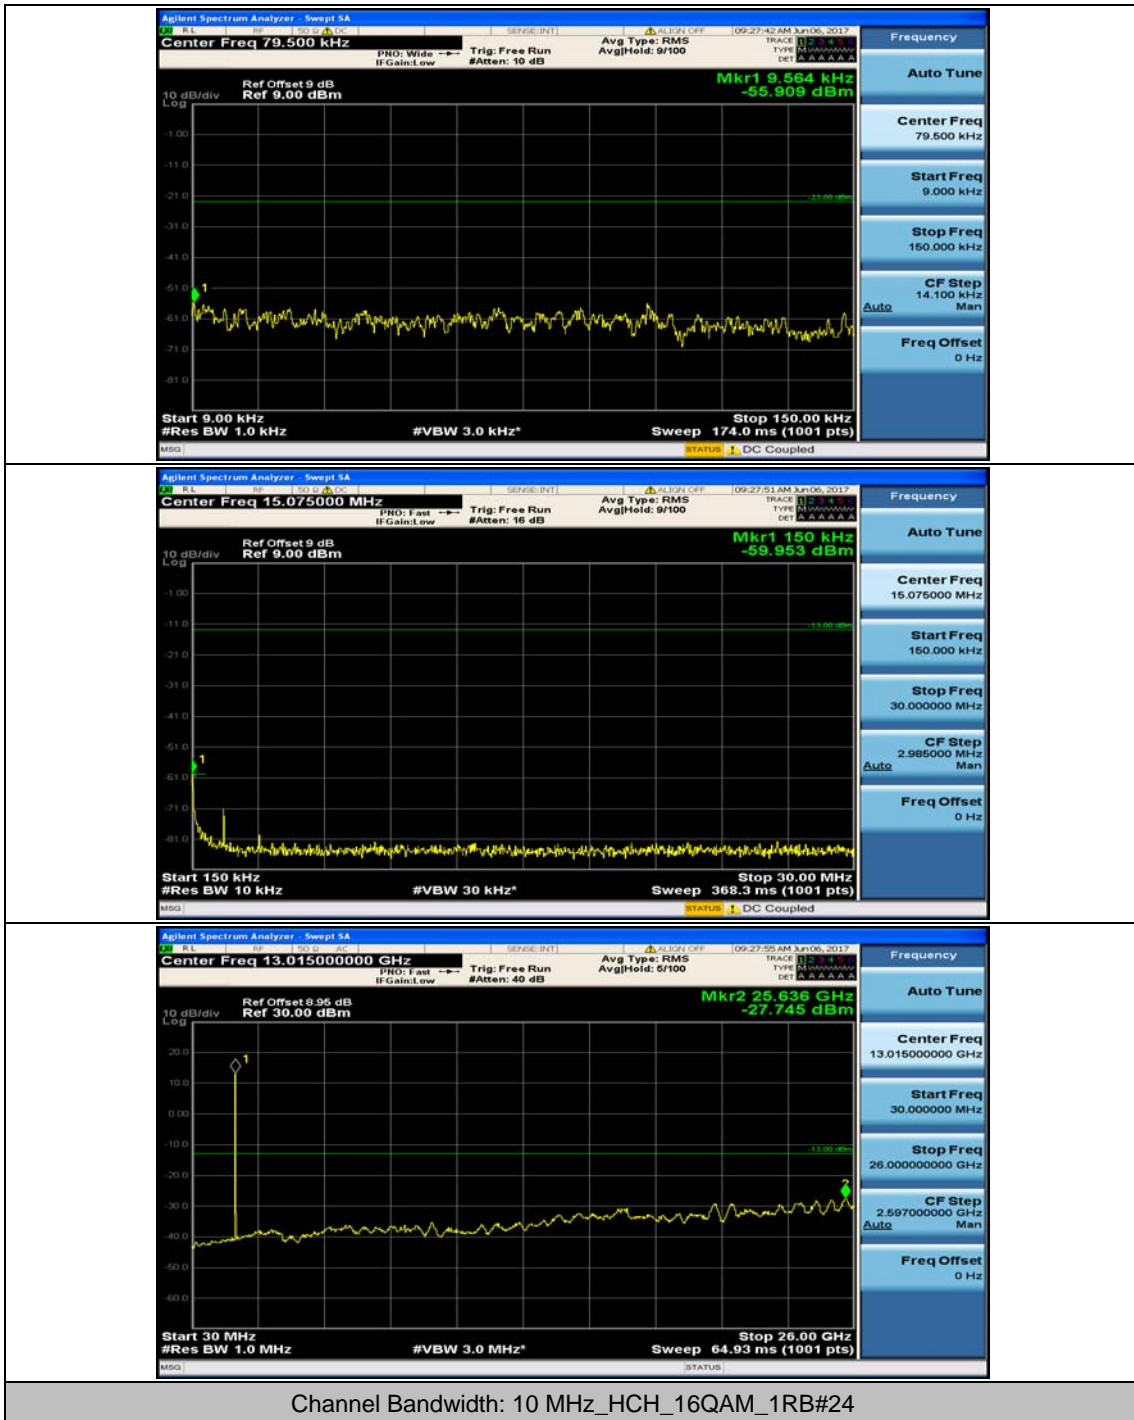

(Channel Bandwidth: 3 MHz)_LCH_16QAM_1RB#0

(Channel Bandwidth: 3 MHz)_MCH_16QAM_1RB#0

(Channel Bandwidth: 3 MHz)_HCH_16QAM_1RB#0

Channel Bandwidth: 5 MHz

(Channel Bandwidth: 5 MHz)_MCH_QPSK_1RB#0

(Channel Bandwidth: 5 MHz)_HCH_QPSK_1RB#0

(Channel Bandwidth: 5 MHz)_LCH_16QAM_1RB#0

(Channel Bandwidth: 5 MHz)_MCH_16QAM_1RB#0

(Channel Bandwidth: 5 MHz)_MCH_16QAM_1RB#24

(Channel Bandwidth: 5 MHz)_HCH_16QAM_1RB#0

Channel Bandwidth: 10 MHz

Channel Bandwidth: 10 MHz_MCH_QPSK_1RB#0

Channel Bandwidth: 10 MHz_HCH_QPSK_1RB#0

Channel Bandwidth: 10 MHz_LCH_16QAM_1RB#0

Channel Bandwidth: 10 MHz_MCH_16QAM_1RB#0

Channel Bandwidth: 10 MHz_HCH_16QAM_1RB#0

Channel Bandwidth: 15 MHz