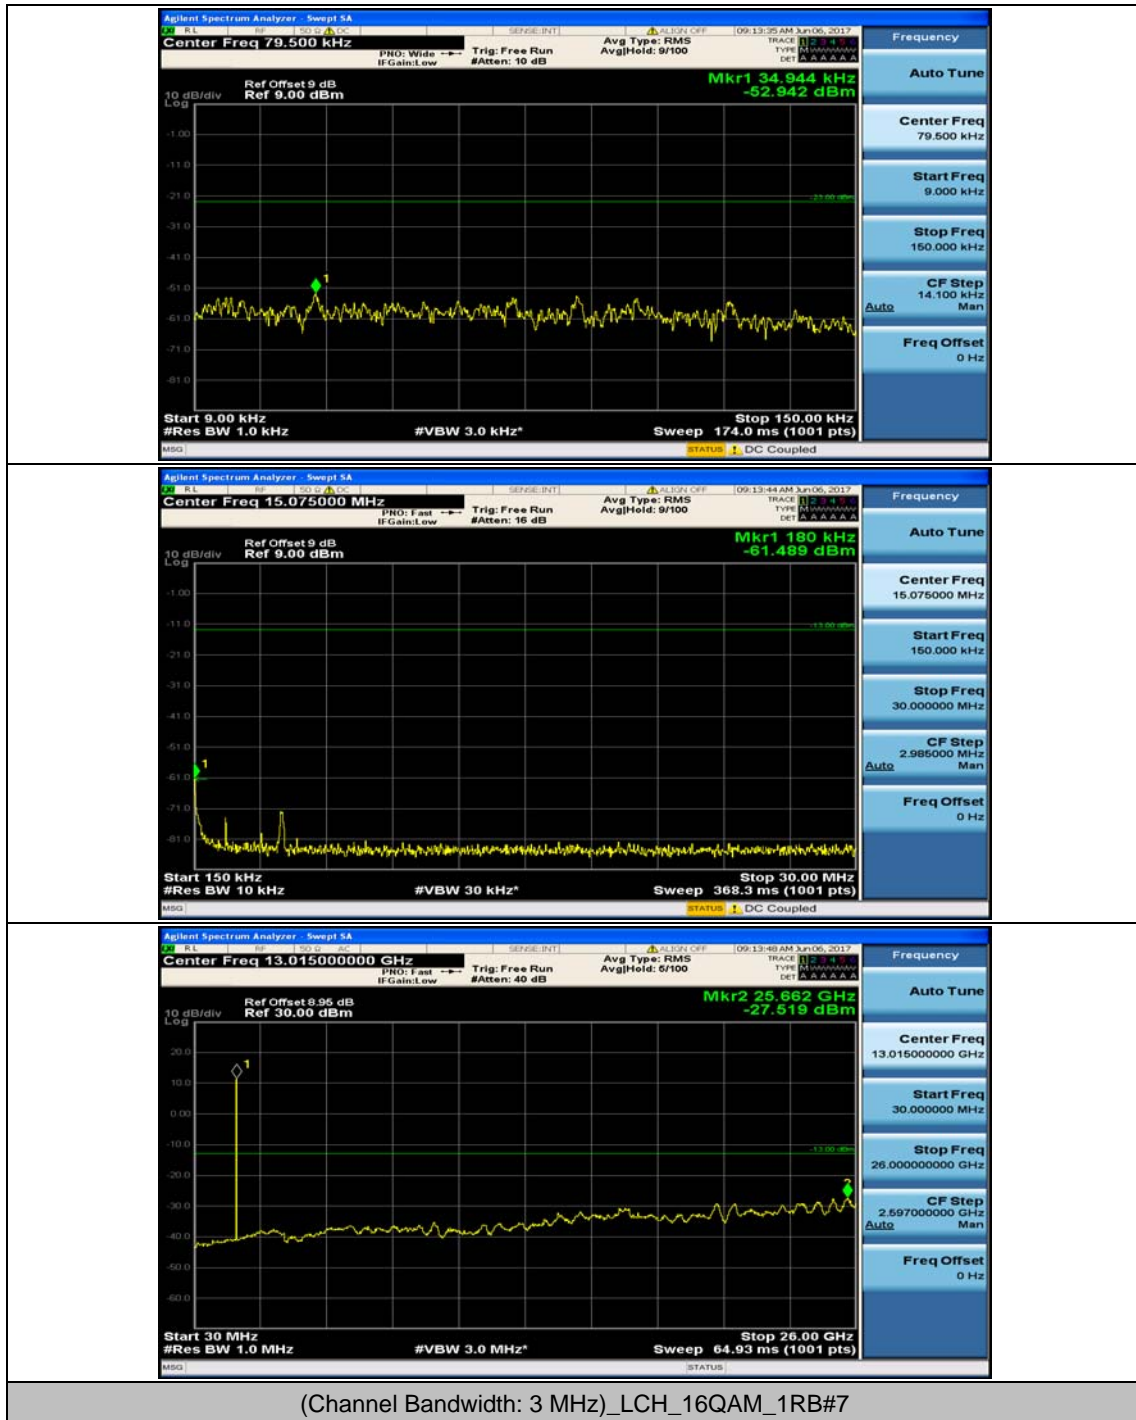

(Channel Bandwidth: 3 MHz)_LCH_16QAM_1RB#0

(Channel Bandwidth: 3 MHz)_MCH_16QAM_1RB#0

(Channel Bandwidth: 3 MHz)_HCH_16QAM_1RB#0

Channel Bandwidth: 5 MHz

(Channel Bandwidth: 5 MHz)_MCH_QPSK_1RB#0

(Channel Bandwidth: 5 MHz)_HCH_QPSK_1RB#0

(Channel Bandwidth: 5 MHz)_LCH_16QAM_1RB#0

(Channel Bandwidth: 5 MHz)_MCH_16QAM_1RB#0

(Channel Bandwidth: 5 MHz)_MCH_16QAM_1RB#24

(Channel Bandwidth: 5 MHz)_HCH_16QAM_1RB#0

Channel Bandwidth: 10 MHz

Channel Bandwidth: 10 MHz_MCH_QPSK_1RB#0