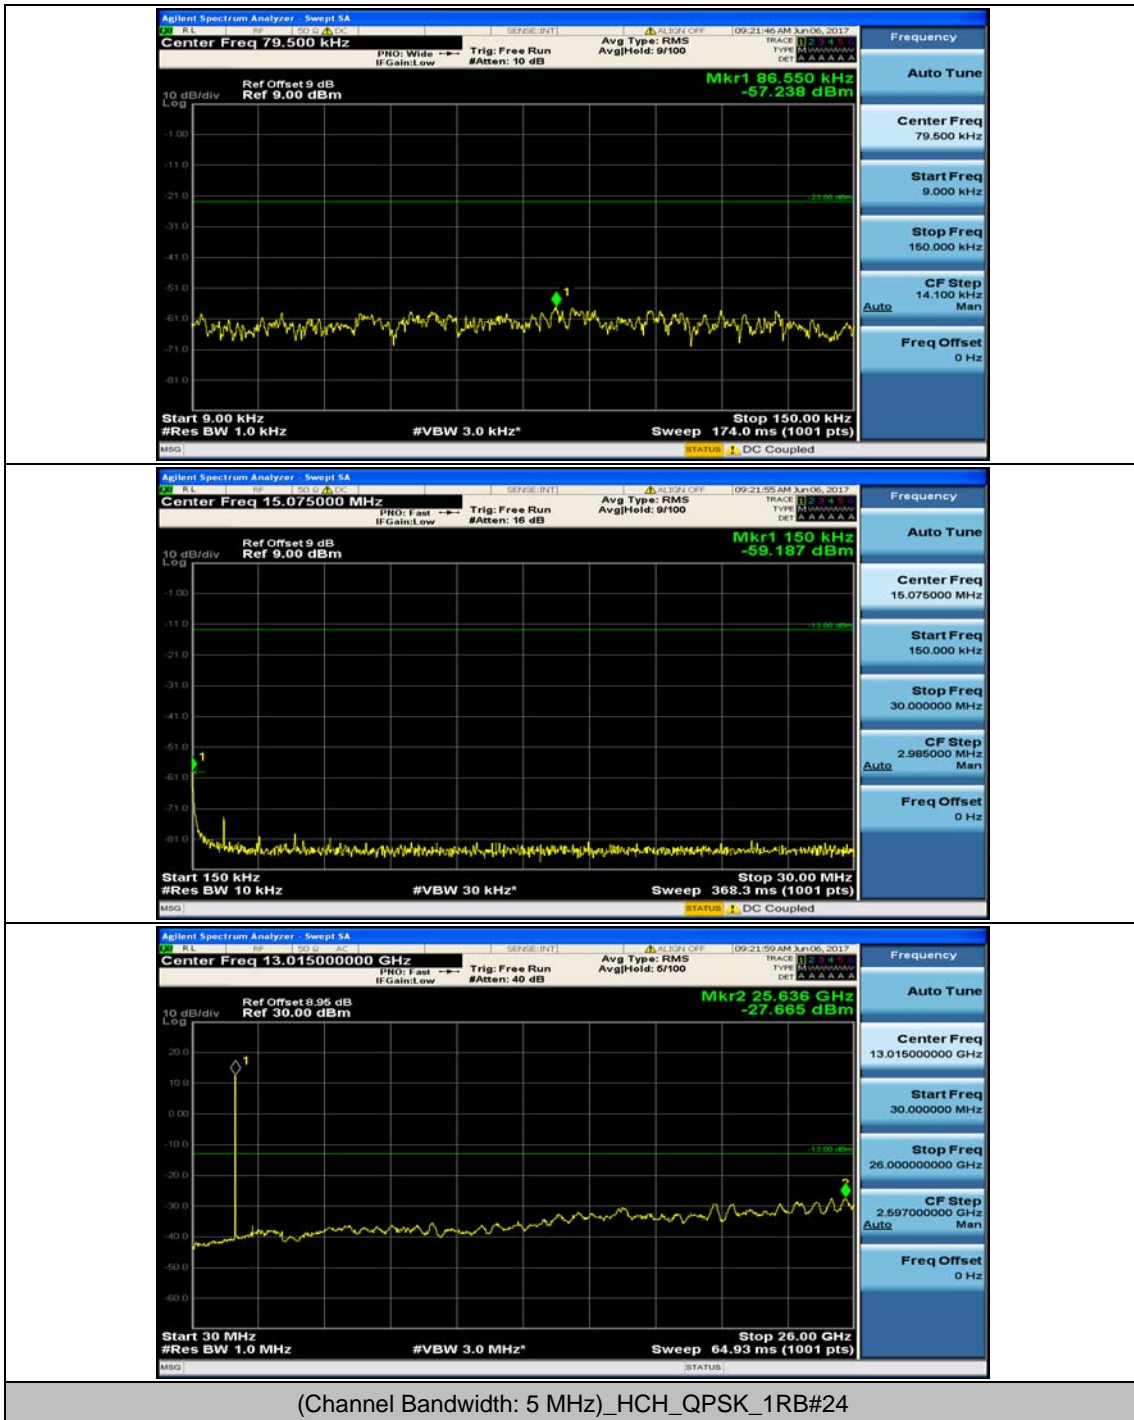

(Channel Bandwidth: 3 MHz)_LCH_16QAM_1RB#0

(Channel Bandwidth: 3 MHz)_MCH_16QAM_1RB#0

(Channel Bandwidth: 3 MHz)_HCH_16QAM_1RB#0

Channel Bandwidth: 5 MHz

(Channel Bandwidth: 5 MHz)_MCH_QPSK_1RB#0

(Channel Bandwidth: 5 MHz)_HCH_QPSK_1RB#0

(Channel Bandwidth: 5 MHz)_LCH_16QAM_1RB#0

(Channel Bandwidth: 5 MHz)_MCH_16QAM_1RB#0

(Channel Bandwidth: 5 MHz)_MCH_16QAM_1RB#24

(Channel Bandwidth: 5 MHz)_HCH_16QAM_1RB#0

Channel Bandwidth: 10 MHz

Channel Bandwidth: 10 MHz_MCH_QPSK_1RB#0