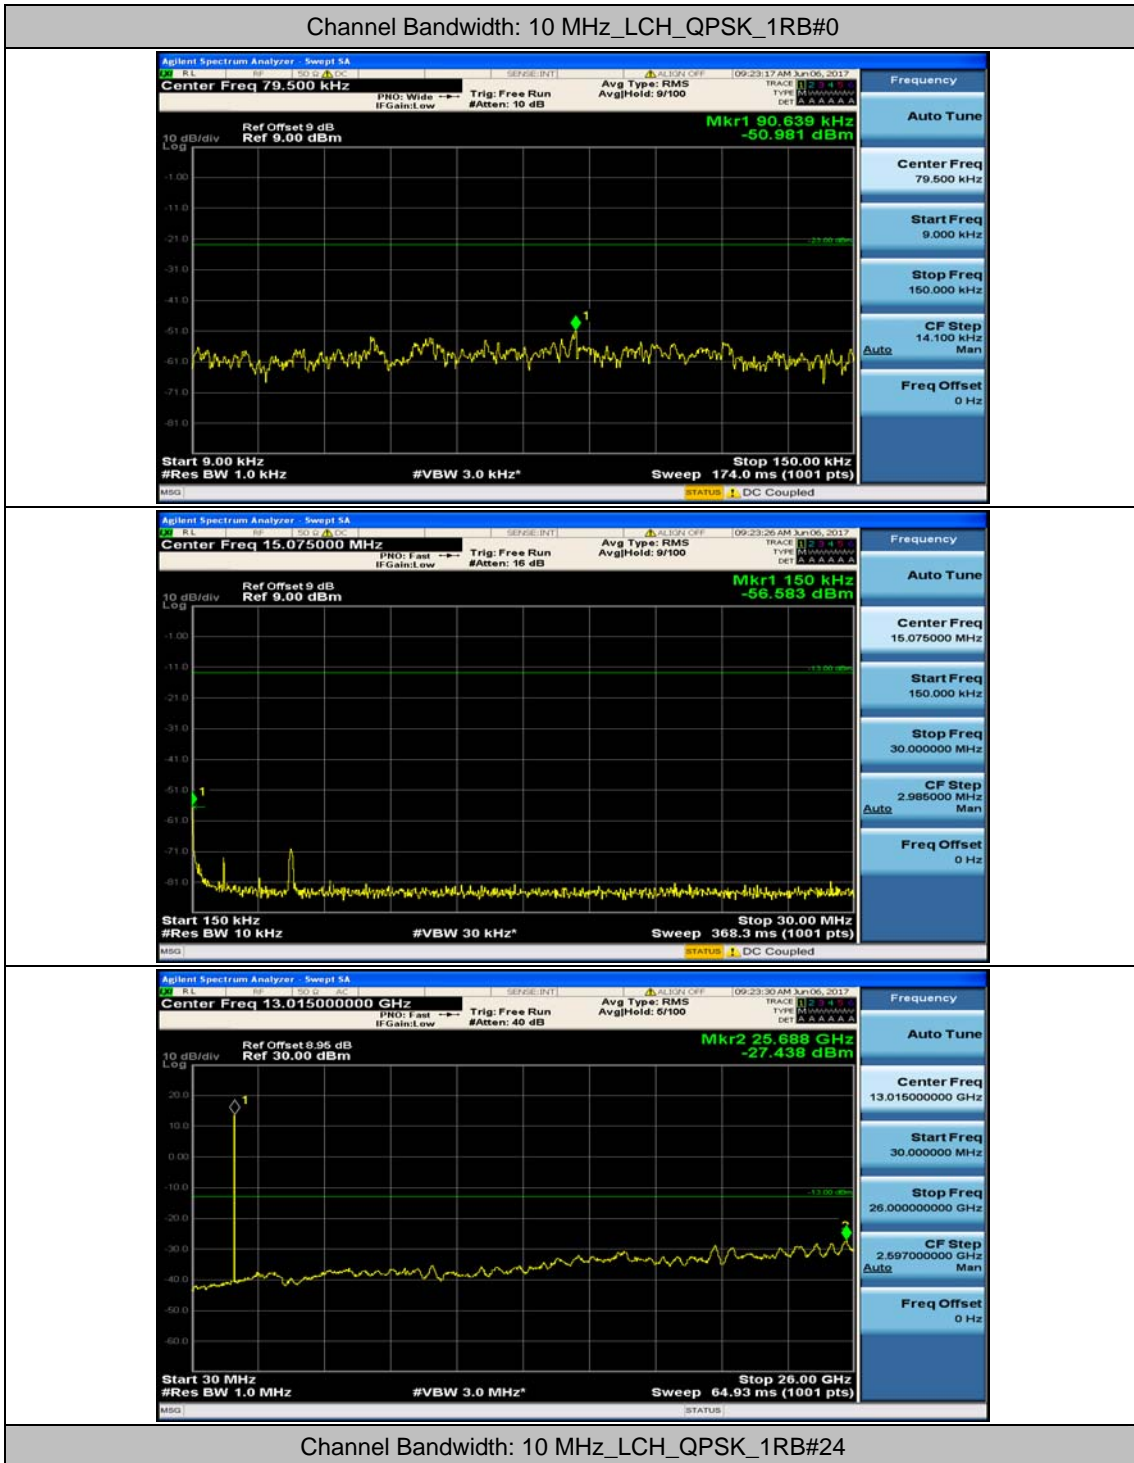

(Channel Bandwidth: 3 MHz)_LCH_16QAM_1RB#0

(Channel Bandwidth: 3 MHz)_MCH_16QAM_1RB#0

(Channel Bandwidth: 3 MHz)_HCH_16QAM_1RB#0

Channel Bandwidth: 5 MHz

(Channel Bandwidth: 5 MHz)_MCH_QPSK_1RB#0

(Channel Bandwidth: 5 MHz)_HCH_QPSK_1RB#0

(Channel Bandwidth: 5 MHz)_LCH_16QAM_1RB#0

(Channel Bandwidth: 5 MHz)_MCH_16QAM_1RB#0

(Channel Bandwidth: 5 MHz)_MCH_16QAM_1RB#24

(Channel Bandwidth: 5 MHz)_HCH_16QAM_1RB#0

Channel Bandwidth: 10 MHz

Channel Bandwidth: 10 MHz_MCH_QPSK_1RB#0