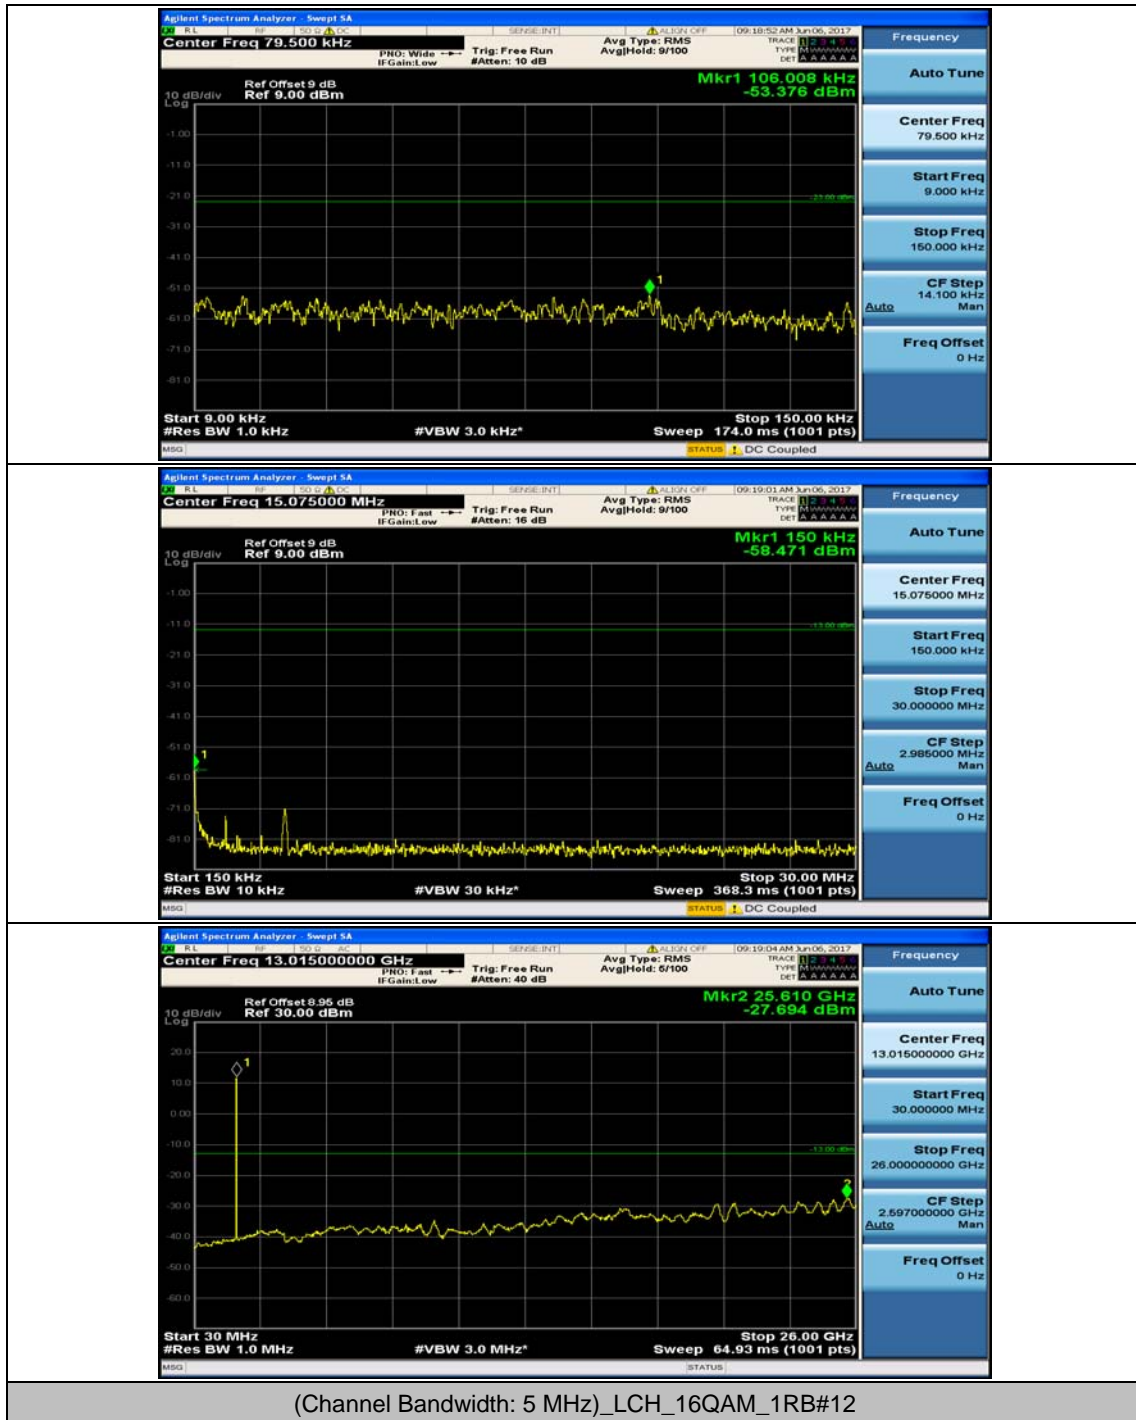

(Channel Bandwidth: 3 MHz)_LCH_16QAM_1RB#0

(Channel Bandwidth: 3 MHz)_MCH_16QAM_1RB#0

(Channel Bandwidth: 3 MHz)_HCH_16QAM_1RB#0

Channel Bandwidth: 5 MHz

(Channel Bandwidth: 5 MHz)_MCH_QPSK_1RB#0

(Channel Bandwidth: 5 MHz)_HCH_QPSK_1RB#0

(Channel Bandwidth: 5 MHz)_LCH_16QAM_1RB#0

(Channel Bandwidth: 5 MHz)_MCH_16QAM_1RB#0

(Channel Bandwidth: 5 MHz)_MCH_16QAM_1RB#24

(Channel Bandwidth: 5 MHz)_HCH_16QAM_1RB#0

Channel Bandwidth: 10 MHz

Channel Bandwidth: 10 MHz_MCH_QPSK_1RB#0