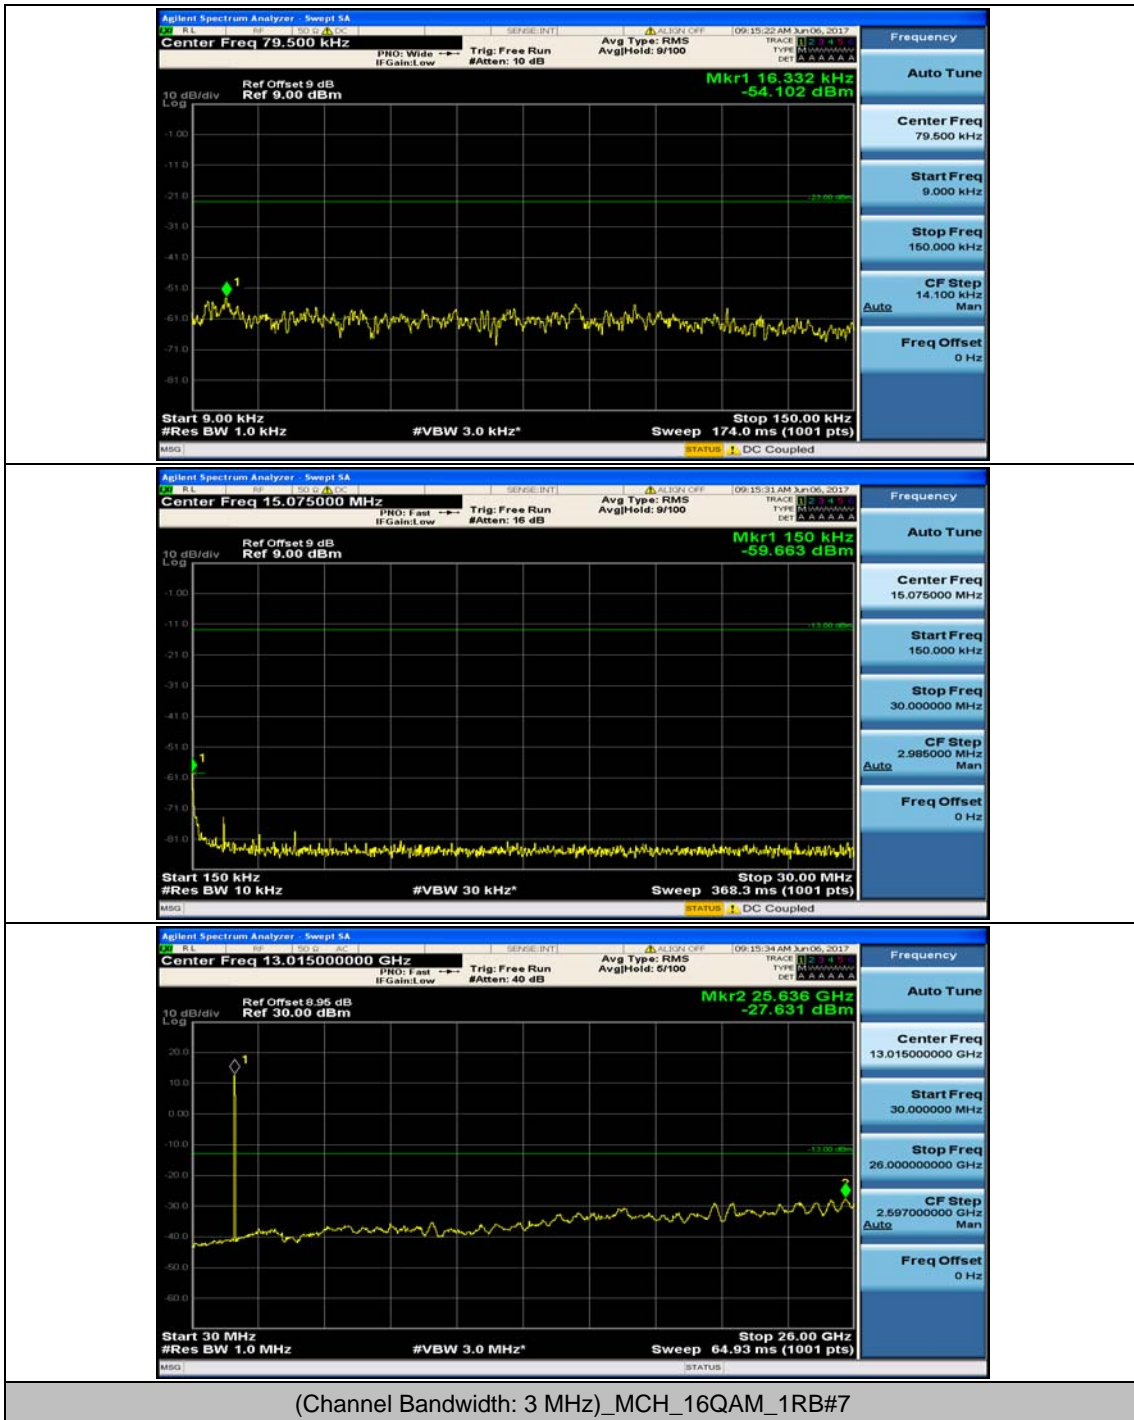

(Channel Bandwidth: 3 MHz)_LCH_16QAM_1RB#0

(Channel Bandwidth: 3 MHz)_MCH_16QAM_1RB#0

(Channel Bandwidth: 3 MHz)_HCH_16QAM_1RB#0

Channel Bandwidth: 5 MHz

(Channel Bandwidth: 5 MHz)_MCH_QPSK_1RB#0

(Channel Bandwidth: 5 MHz)_HCH_QPSK_1RB#0

(Channel Bandwidth: 5 MHz)_LCH_16QAM_1RB#0

(Channel Bandwidth: 5 MHz)_MCH_16QAM_1RB#0

(Channel Bandwidth: 5 MHz)_MCH_16QAM_1RB#24

(Channel Bandwidth: 5 MHz)_HCH_16QAM_1RB#0

Channel Bandwidth: 10 MHz

Channel Bandwidth: 10 MHz_MCH_QPSK_1RB#0