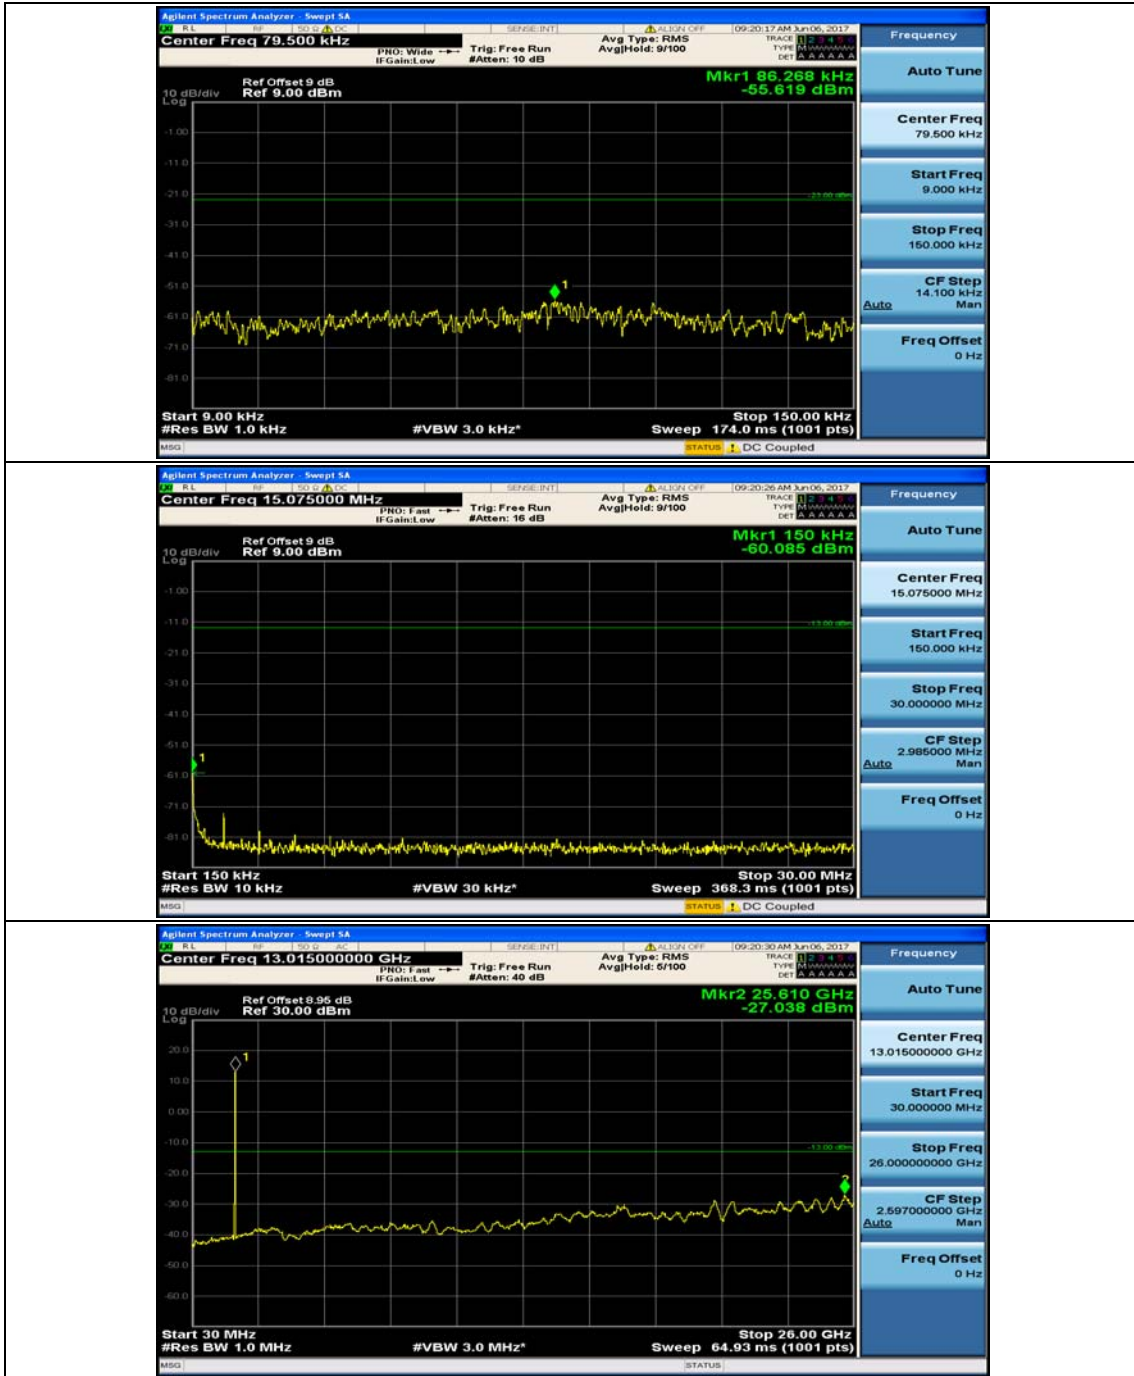

(Channel Bandwidth: 3 MHz)_LCH_16QAM_1RB#0

(Channel Bandwidth: 3 MHz)_MCH_16QAM_1RB#0

(Channel Bandwidth: 3 MHz)_HCH_16QAM_1RB#0

Channel Bandwidth: 5 MHz

(Channel Bandwidth: 5 MHz)_MCH_QPSK_1RB#0

(Channel Bandwidth: 5 MHz)_HCH_QPSK_1RB#0

(Channel Bandwidth: 5 MHz)_LCH_16QAM_1RB#0

(Channel Bandwidth: 5 MHz)_MCH_16QAM_1RB#0

(Channel Bandwidth: 5 MHz)_MCH_16QAM_1RB#24

(Channel Bandwidth: 5 MHz)_HCH_16QAM_1RB#0

Channel Bandwidth: 10 MHz

Channel Bandwidth: 10 MHz_MCH_QPSK_1RB#0