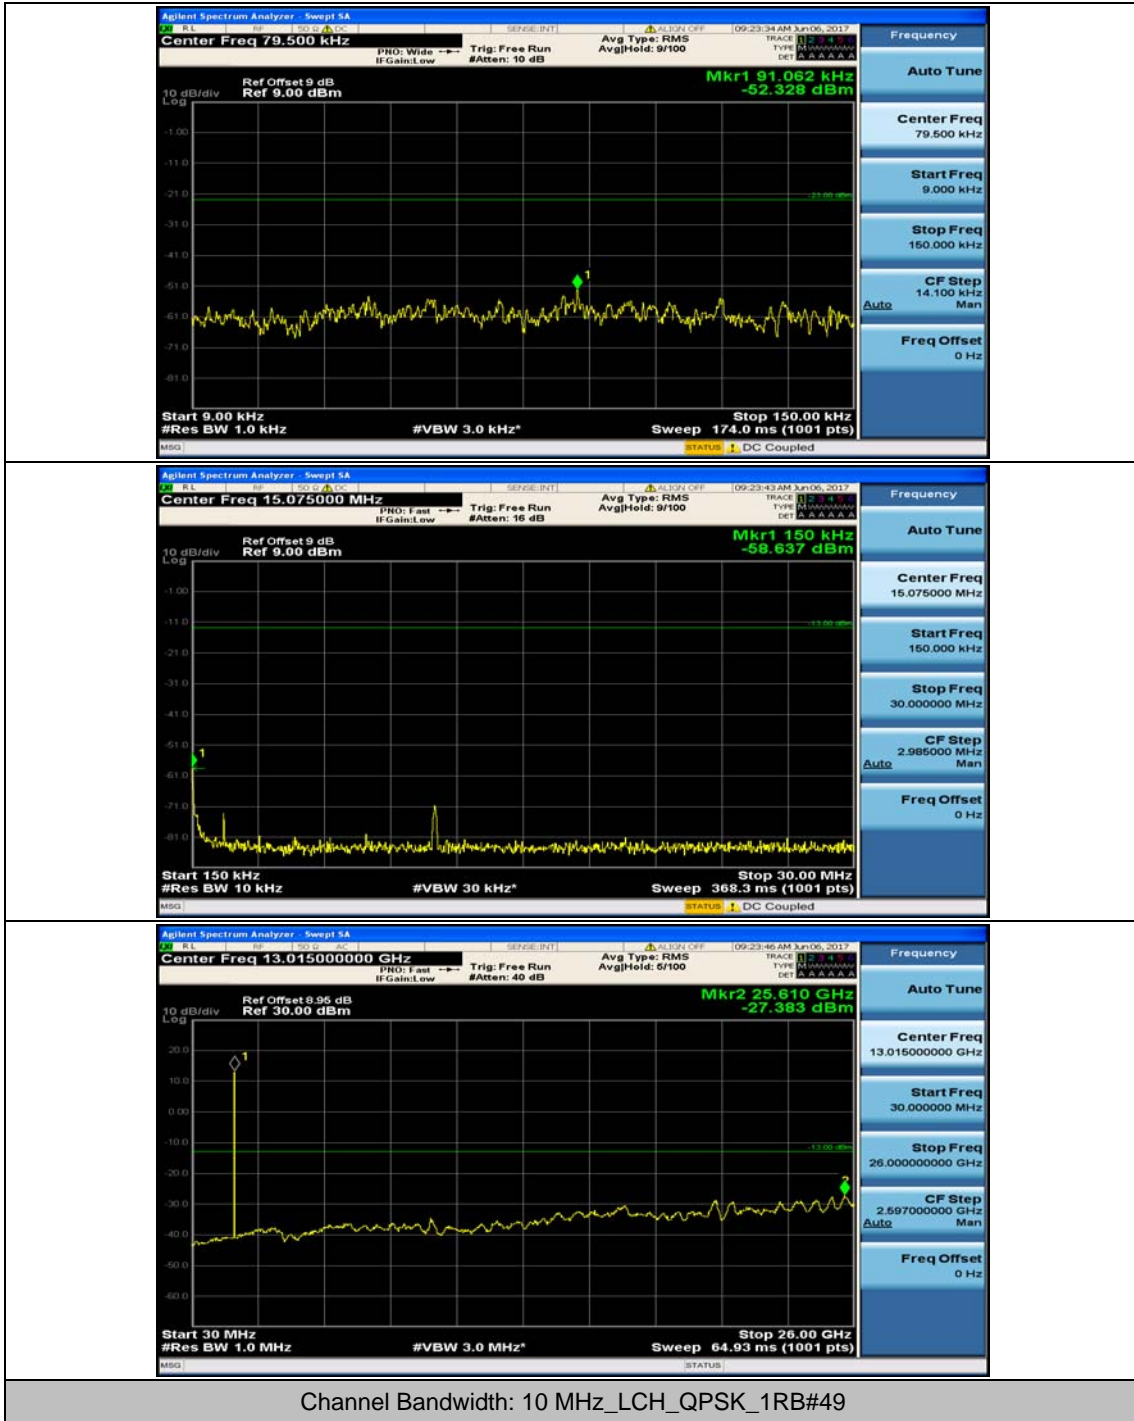

(Channel Bandwidth: 3 MHz)_LCH_16QAM_1RB#0

(Channel Bandwidth: 3 MHz)_MCH_16QAM_1RB#0

(Channel Bandwidth: 3 MHz)_HCH_16QAM_1RB#0

Channel Bandwidth: 5 MHz

(Channel Bandwidth: 5 MHz)_MCH_QPSK_1RB#0

(Channel Bandwidth: 5 MHz)_HCH_QPSK_1RB#0

(Channel Bandwidth: 5 MHz)_LCH_16QAM_1RB#0

(Channel Bandwidth: 5 MHz)_MCH_16QAM_1RB#0

(Channel Bandwidth: 5 MHz)_MCH_16QAM_1RB#24

(Channel Bandwidth: 5 MHz)_HCH_16QAM_1RB#0

Channel Bandwidth: 10 MHz

Channel Bandwidth: 10 MHz_MCH_QPSK_1RB#0