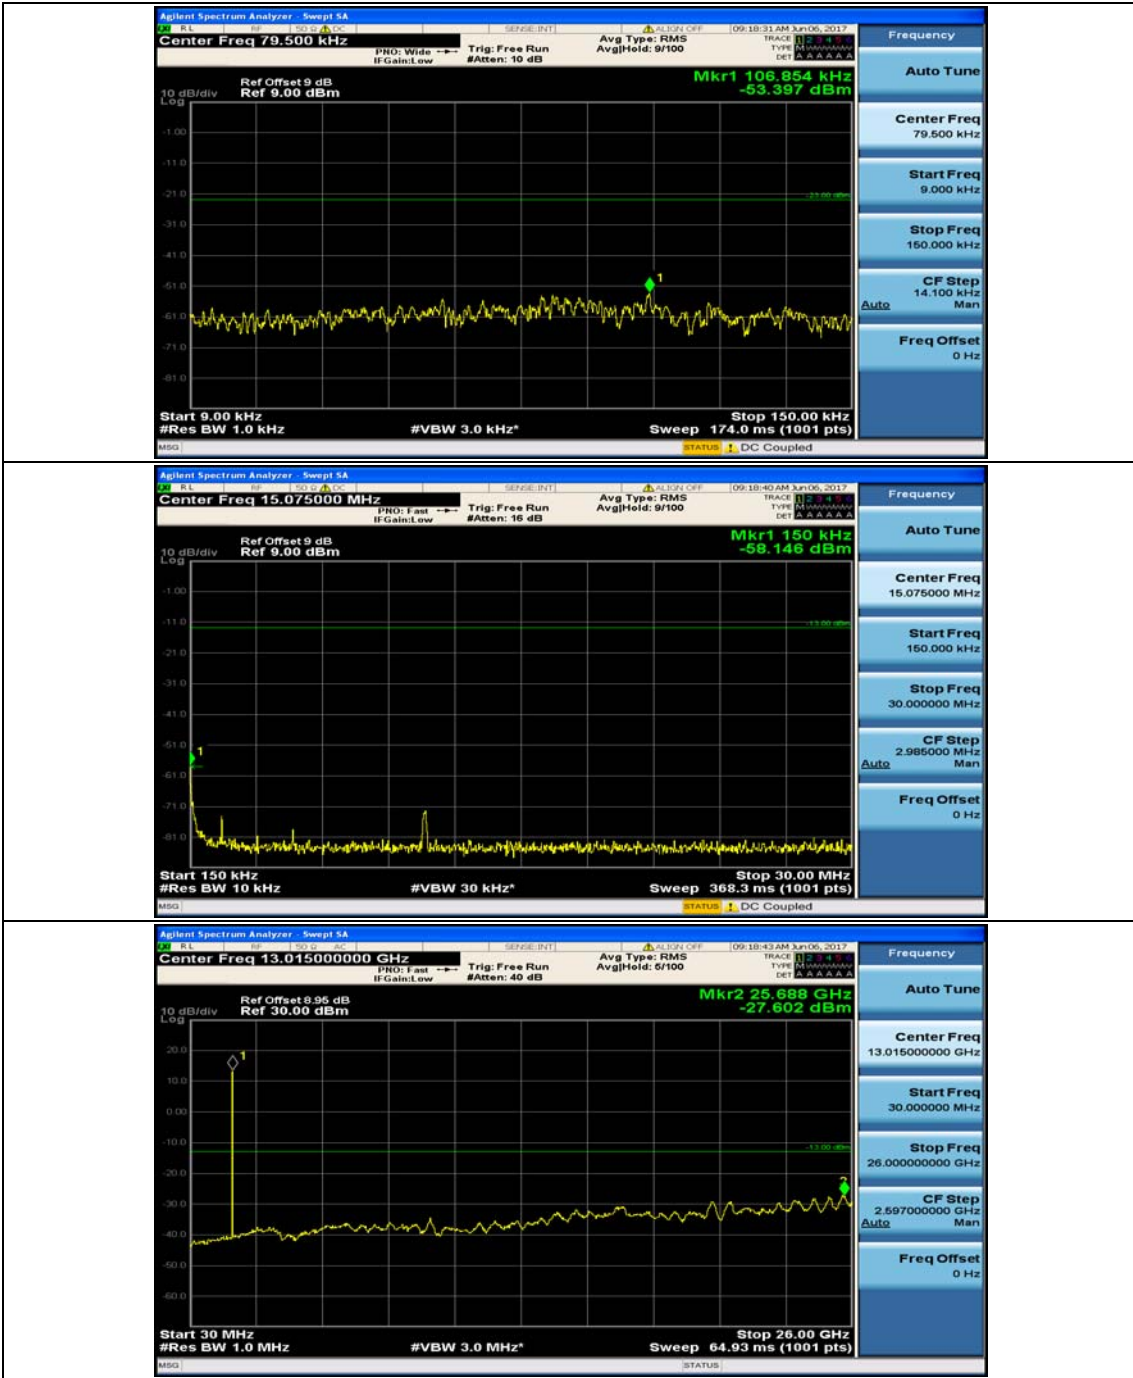

(Channel Bandwidth: 3 MHz)_LCH_16QAM_1RB#0

(Channel Bandwidth: 3 MHz)_MCH_16QAM_1RB#0

(Channel Bandwidth: 3 MHz)_HCH_16QAM_1RB#0

Channel Bandwidth: 5 MHz

(Channel Bandwidth: 5 MHz)_MCH_QPSK_1RB#0

(Channel Bandwidth: 5 MHz)_HCH_QPSK_1RB#0

(Channel Bandwidth: 5 MHz)_LCH_16QAM_1RB#0

(Channel Bandwidth: 5 MHz)_MCH_16QAM_1RB#0

(Channel Bandwidth: 5 MHz)_MCH_16QAM_1RB#24

(Channel Bandwidth: 5 MHz)_HCH_16QAM_1RB#0

Channel Bandwidth: 10 MHz

Channel Bandwidth: 10 MHz_MCH_QPSK_1RB#0