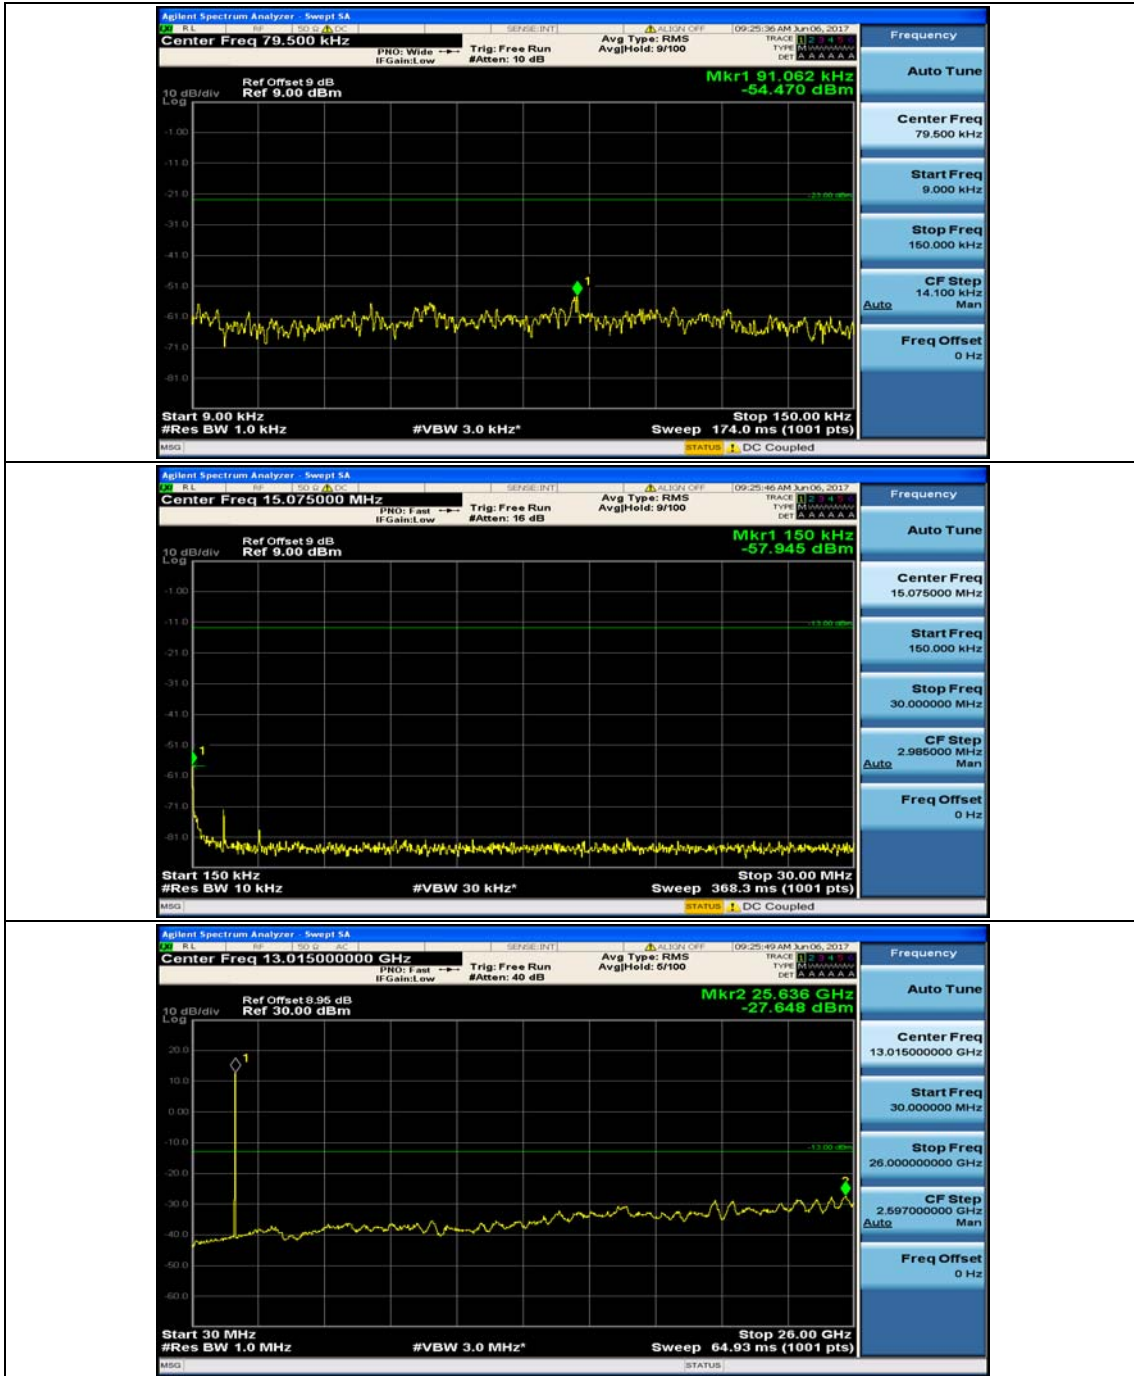

(Channel Bandwidth: 3 MHz)_LCH_16QAM_1RB#0

(Channel Bandwidth: 3 MHz)_MCH_16QAM_1RB#0

(Channel Bandwidth: 3 MHz)_HCH_16QAM_1RB#0

Channel Bandwidth: 5 MHz

(Channel Bandwidth: 5 MHz)_MCH_QPSK_1RB#0

(Channel Bandwidth: 5 MHz)_HCH_QPSK_1RB#0

(Channel Bandwidth: 5 MHz)_LCH_16QAM_1RB#0

(Channel Bandwidth: 5 MHz)_MCH_16QAM_1RB#0

(Channel Bandwidth: 5 MHz)_MCH_16QAM_1RB#24

(Channel Bandwidth: 5 MHz)_HCH_16QAM_1RB#0

Channel Bandwidth: 10 MHz

Channel Bandwidth: 10 MHz_MCH_QPSK_1RB#0

Channel Bandwidth: 10 MHz_HCH_QPSK_1RB#0

Channel Bandwidth: 10 MHz_LCH_16QAM_1RB#0

Channel Bandwidth: 10 MHz_MCH_16QAM_1RB#0

Channel Bandwidth: 10 MHz_HCH_16QAM_1RB#0

Channel Bandwidth: 15 MHz