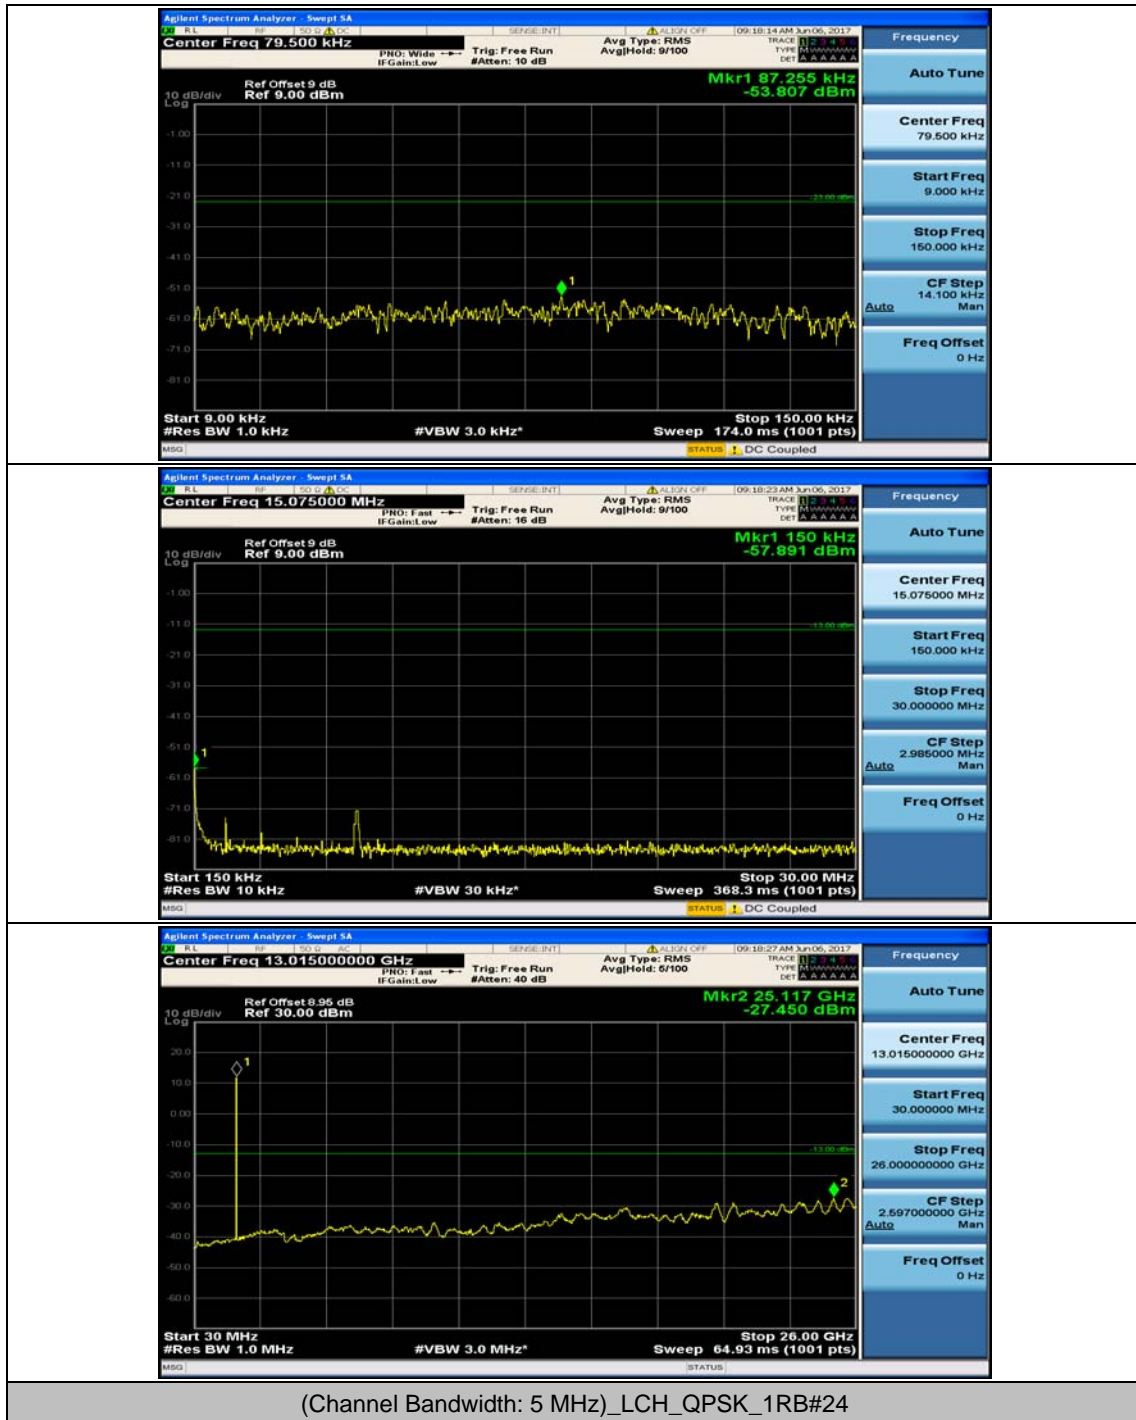

(Channel Bandwidth: 3 MHz)_LCH_16QAM_1RB#0

(Channel Bandwidth: 3 MHz)_MCH_16QAM_1RB#0

(Channel Bandwidth: 3 MHz)_HCH_16QAM_1RB#0

Channel Bandwidth: 5 MHz

(Channel Bandwidth: 5 MHz)_MCH_QPSK_1RB#0

(Channel Bandwidth: 5 MHz)_HCH_QPSK_1RB#0

(Channel Bandwidth: 5 MHz)_LCH_16QAM_1RB#0

(Channel Bandwidth: 5 MHz)_MCH_16QAM_1RB#0

(Channel Bandwidth: 5 MHz)_MCH_16QAM_1RB#24

(Channel Bandwidth: 5 MHz)_HCH_16QAM_1RB#0

Channel Bandwidth: 10 MHz

Channel Bandwidth: 10 MHz_MCH_QPSK_1RB#0