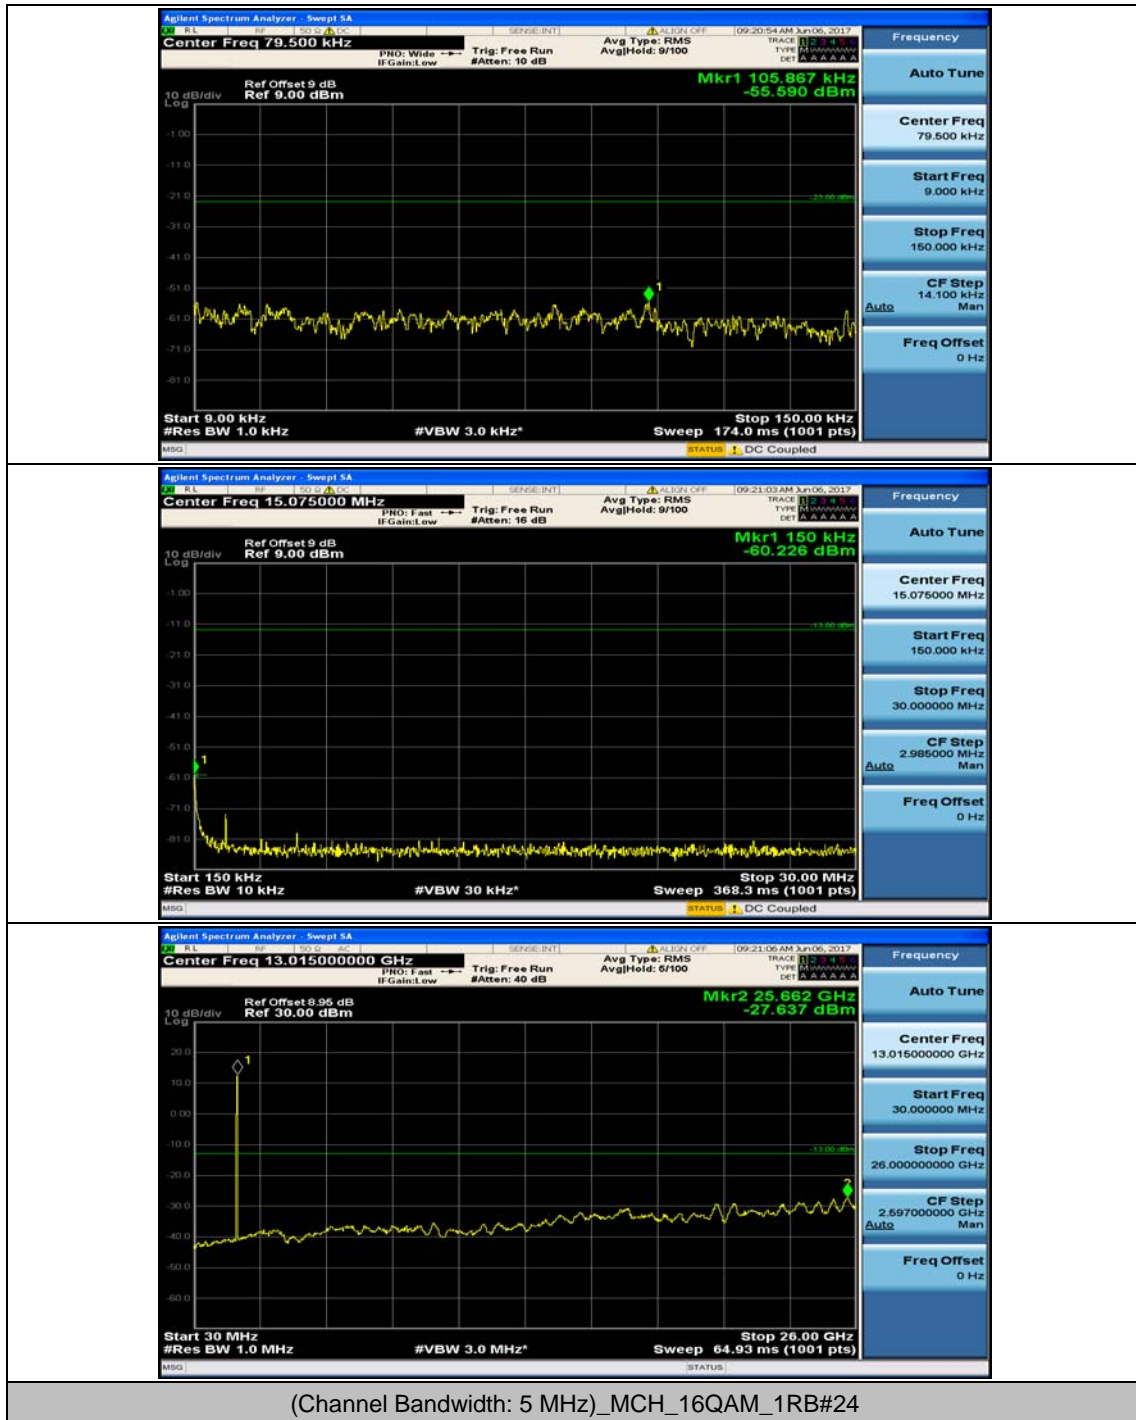

(Channel Bandwidth: 3 MHz)_LCH_16QAM_1RB#0

(Channel Bandwidth: 3 MHz)_MCH_16QAM_1RB#0

(Channel Bandwidth: 3 MHz)_HCH_16QAM_1RB#0

Channel Bandwidth: 5 MHz

(Channel Bandwidth: 5 MHz)_MCH_QPSK_1RB#0

(Channel Bandwidth: 5 MHz)_HCH_QPSK_1RB#0

(Channel Bandwidth: 5 MHz)_LCH_16QAM_1RB#0

(Channel Bandwidth: 5 MHz)_MCH_16QAM_1RB#0

(Channel Bandwidth: 5 MHz)_MCH_16QAM_1RB#24

(Channel Bandwidth: 5 MHz)_HCH_16QAM_1RB#0

Channel Bandwidth: 10 MHz

Channel Bandwidth: 10 MHz_MCH_QPSK_1RB#0