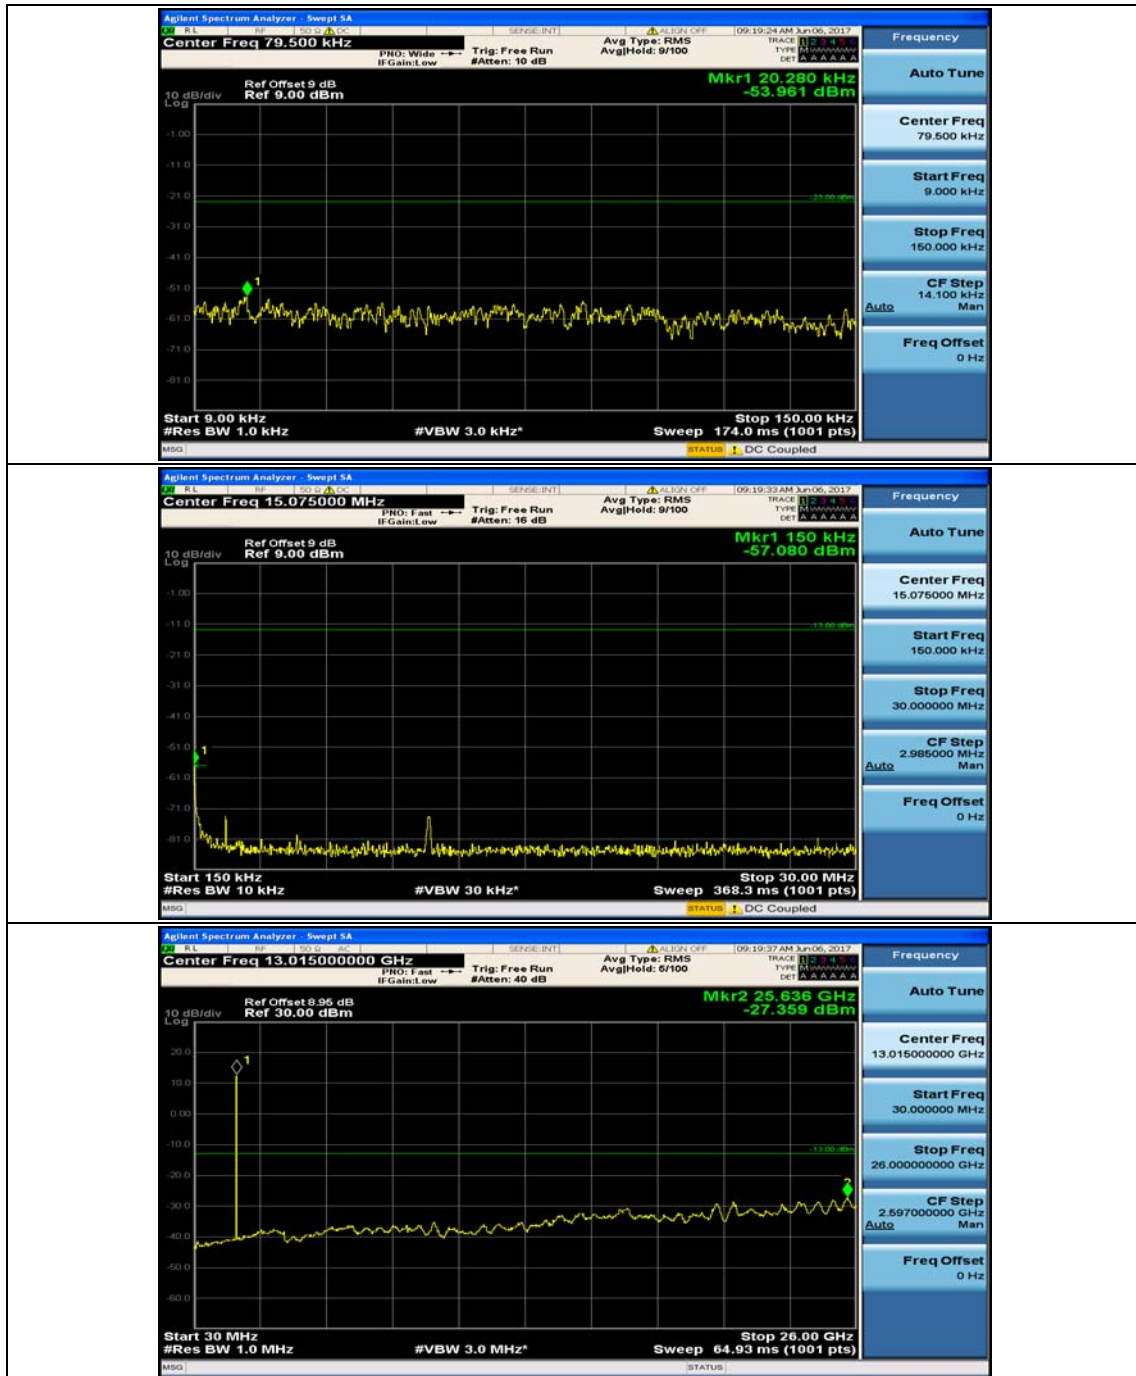

(Channel Bandwidth: 3 MHz)_LCH_16QAM_1RB#0

(Channel Bandwidth: 3 MHz)_MCH_16QAM_1RB#0

(Channel Bandwidth: 3 MHz)_HCH_16QAM_1RB#0

Channel Bandwidth: 5 MHz

(Channel Bandwidth: 5 MHz)_MCH_QPSK_1RB#0

(Channel Bandwidth: 5 MHz)_HCH_QPSK_1RB#0

(Channel Bandwidth: 5 MHz)_LCH_16QAM_1RB#0

(Channel Bandwidth: 5 MHz)_MCH_16QAM_1RB#0

(Channel Bandwidth: 5 MHz)_MCH_16QAM_1RB#24

(Channel Bandwidth: 5 MHz)_HCH_16QAM_1RB#0

Channel Bandwidth: 10 MHz

Channel Bandwidth: 10 MHz_MCH_QPSK_1RB#0