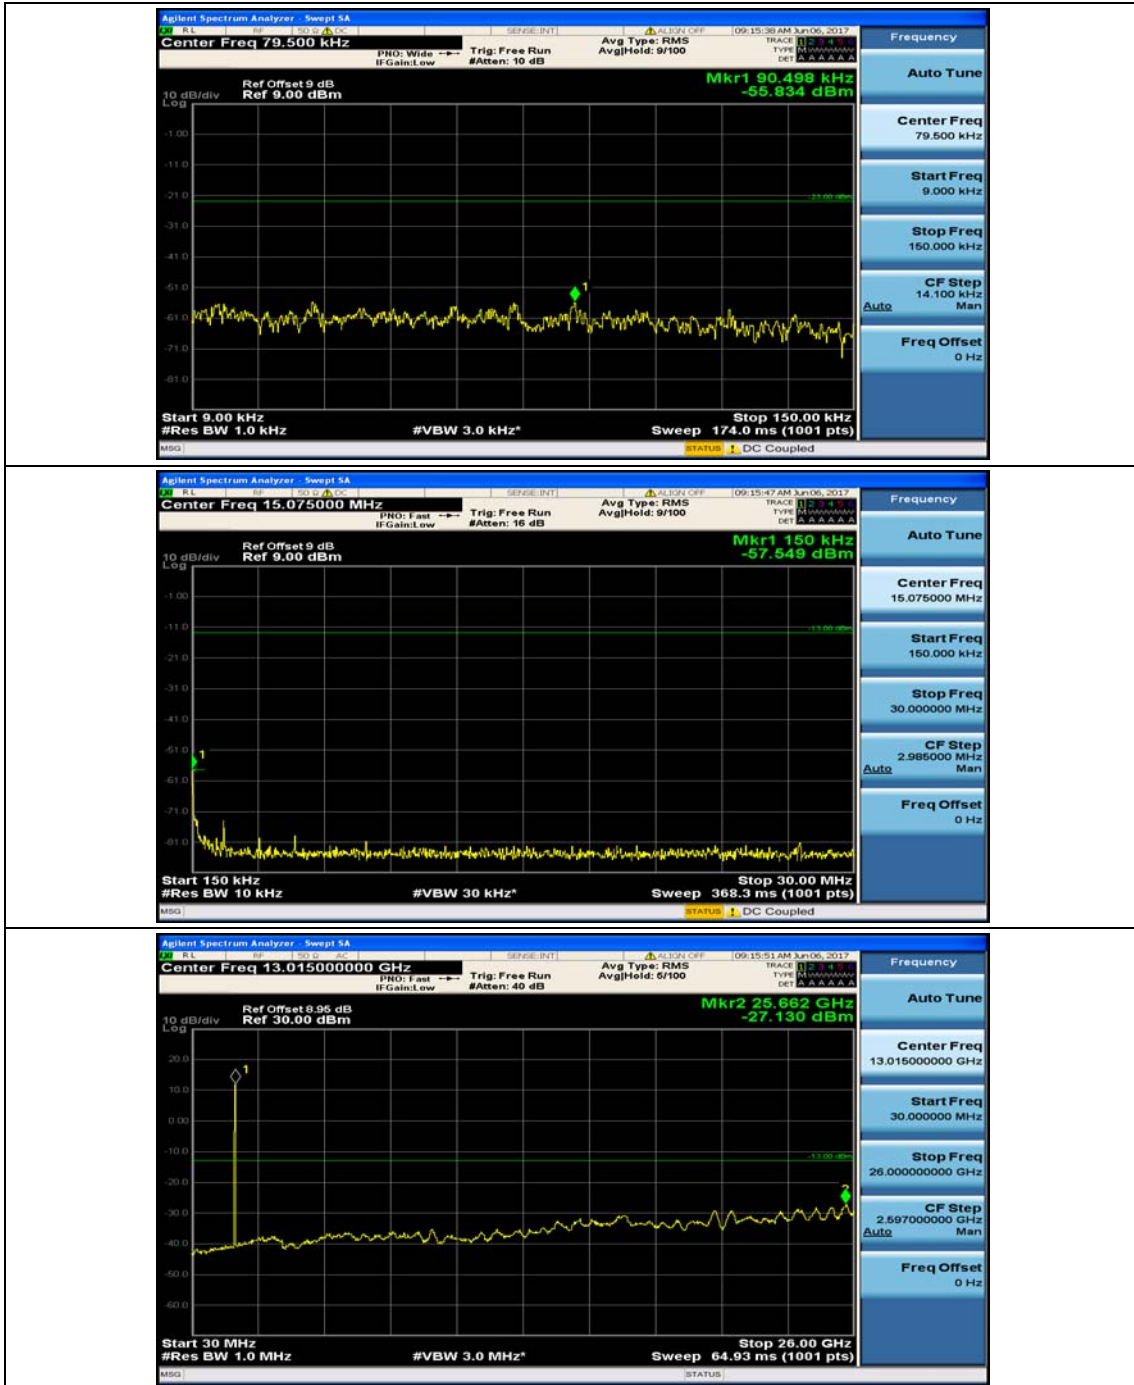

(Channel Bandwidth: 3 MHz)_LCH_16QAM_1RB#0

(Channel Bandwidth: 3 MHz)_MCH_16QAM_1RB#0

(Channel Bandwidth: 3 MHz)_HCH_16QAM_1RB#0

Channel Bandwidth: 5 MHz

(Channel Bandwidth: 5 MHz)_MCH_QPSK_1RB#0

(Channel Bandwidth: 5 MHz)_HCH_QPSK_1RB#0

(Channel Bandwidth: 5 MHz)_LCH_16QAM_1RB#0

(Channel Bandwidth: 5 MHz)_MCH_16QAM_1RB#0

(Channel Bandwidth: 5 MHz)_MCH_16QAM_1RB#24

(Channel Bandwidth: 5 MHz)_HCH_16QAM_1RB#0

Channel Bandwidth: 10 MHz

Channel Bandwidth: 10 MHz_MCH_QPSK_1RB#0