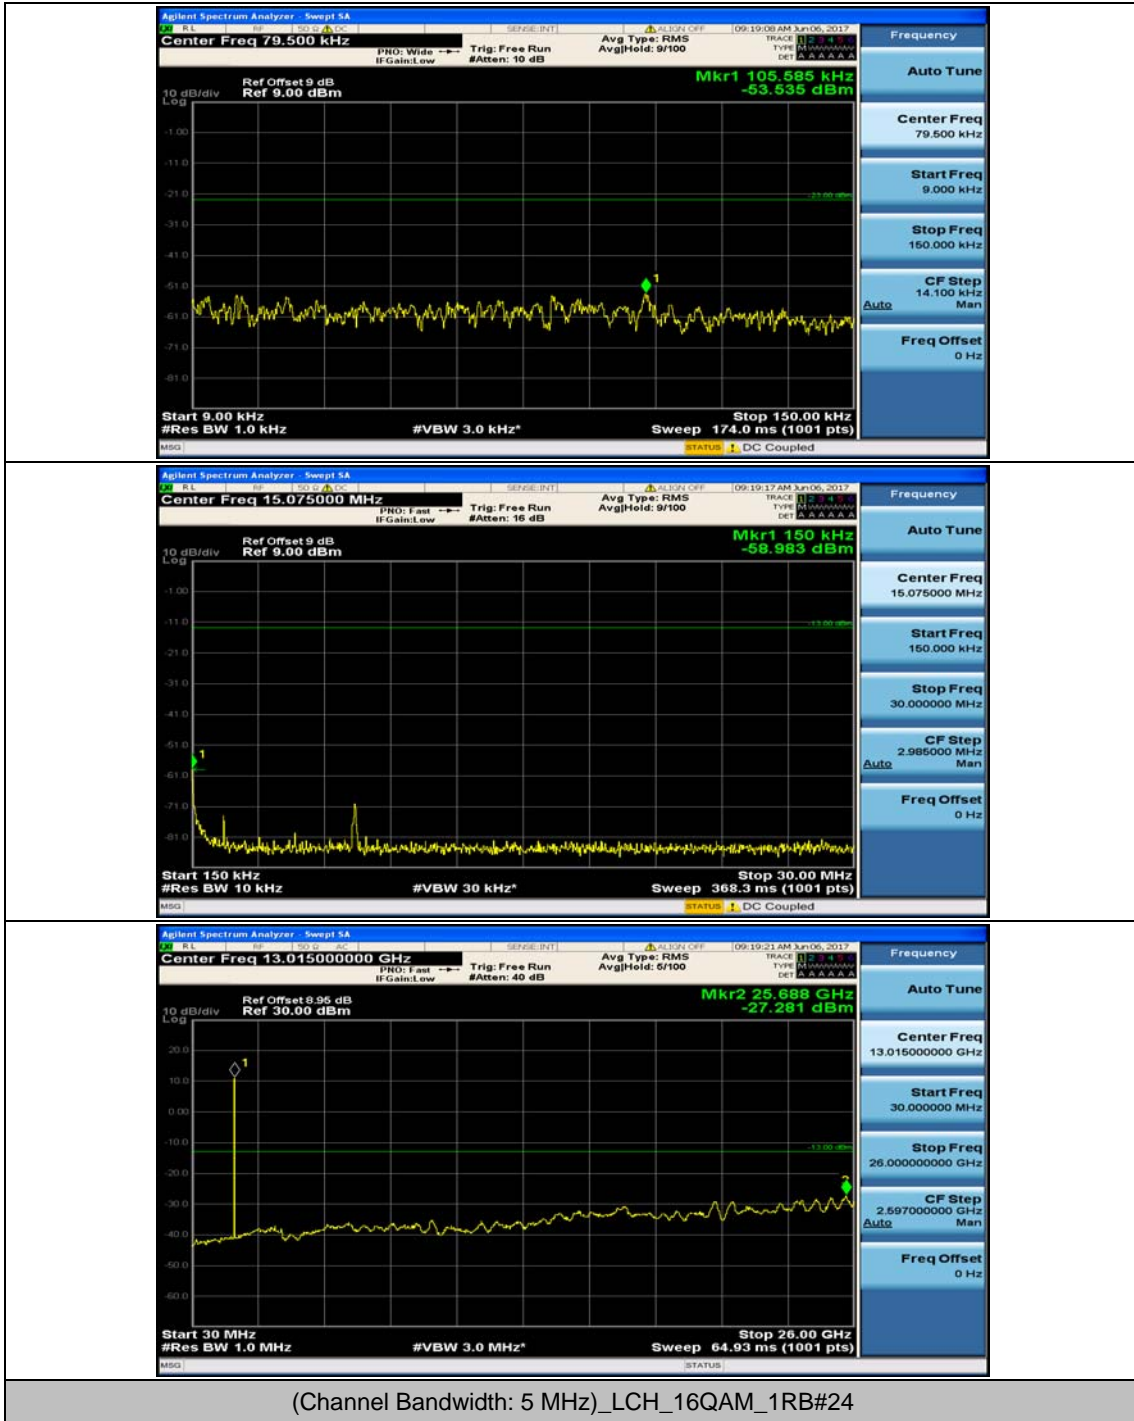

(Channel Bandwidth: 3 MHz)_LCH_16QAM_1RB#0

(Channel Bandwidth: 3 MHz)_MCH_16QAM_1RB#0

(Channel Bandwidth: 3 MHz)_HCH_16QAM_1RB#0

Channel Bandwidth: 5 MHz

(Channel Bandwidth: 5 MHz)_MCH_QPSK_1RB#0

(Channel Bandwidth: 5 MHz)_HCH_QPSK_1RB#0

(Channel Bandwidth: 5 MHz)_LCH_16QAM_1RB#0

(Channel Bandwidth: 5 MHz)_MCH_16QAM_1RB#0

(Channel Bandwidth: 5 MHz)_MCH_16QAM_1RB#24

(Channel Bandwidth: 5 MHz)_HCH_16QAM_1RB#0

Channel Bandwidth: 10 MHz

Channel Bandwidth: 10 MHz_MCH_QPSK_1RB#0