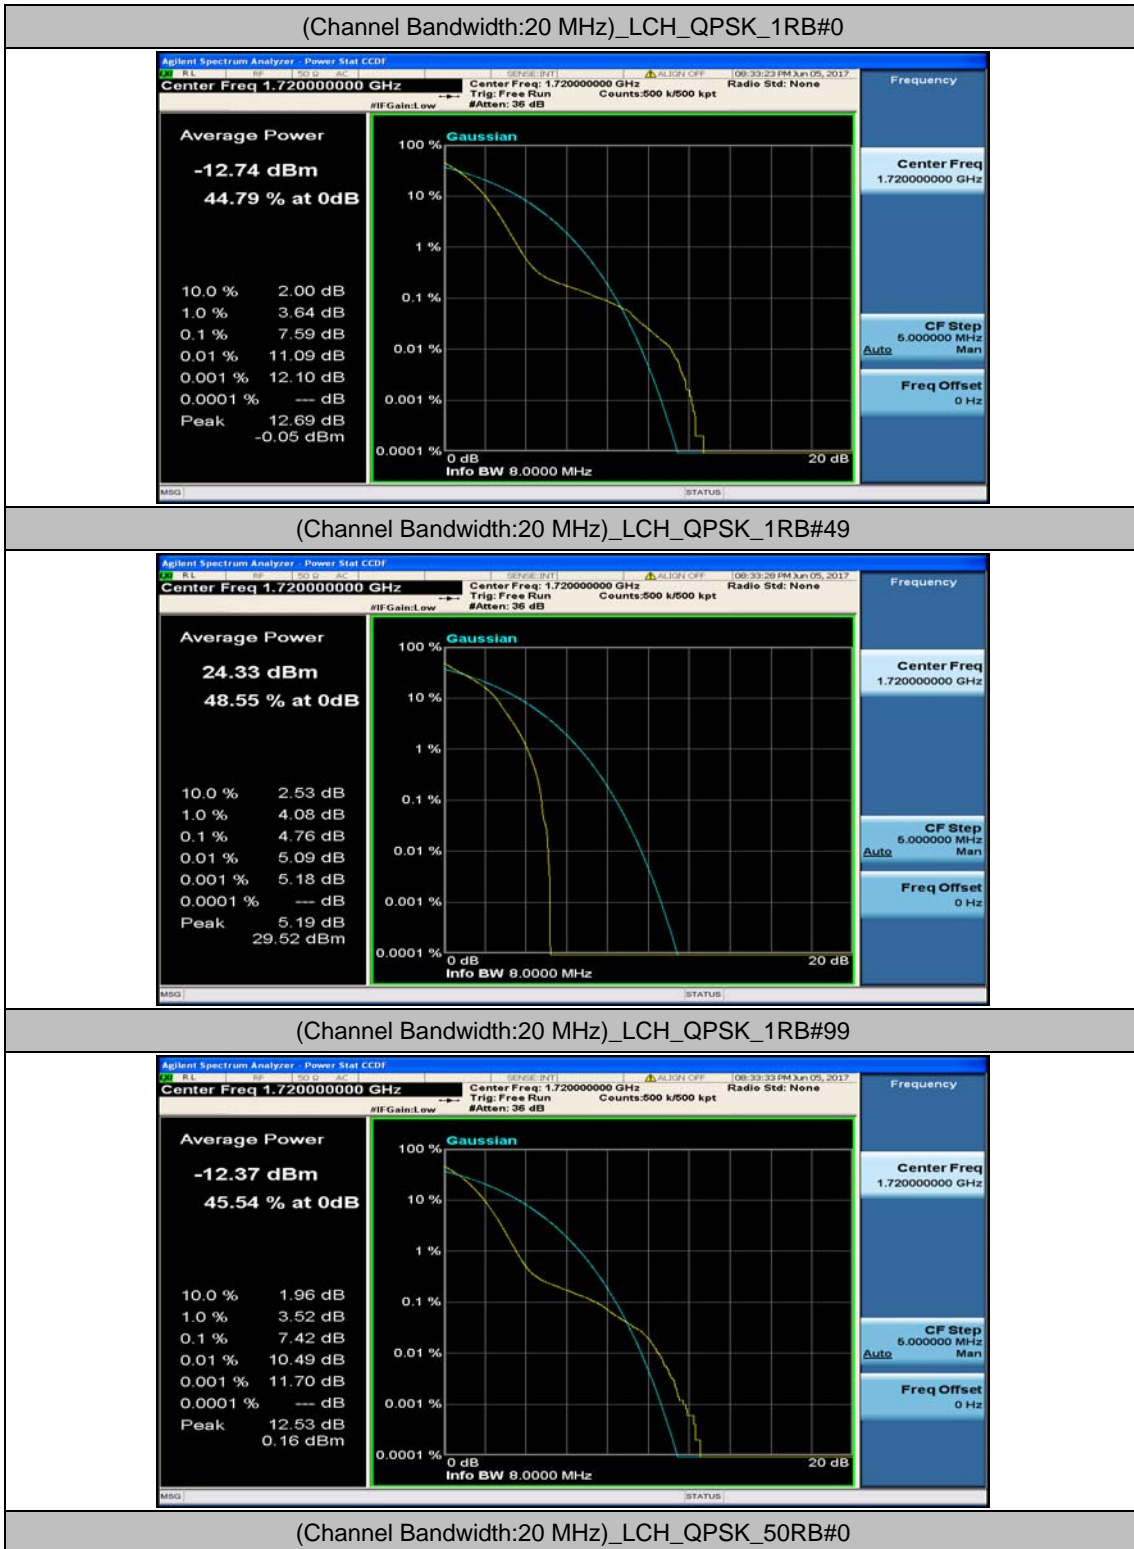

(Channel Bandwidth:15 MHz)_HCH_16QAM_37RB#18

(Channel Bandwidth:15 MHz)_HCH_16QAM_37RB#38

(Channel Bandwidth:15 MHz)_HCH_16QAM_75RB#0

Channel Bandwidth: 20 MHz

(Channel Bandwidth:20 MHz)_LCH_QPSK_50RB#25

(Channel Bandwidth:20 MHz)_LCH_QPSK_50RB#50

(Channel Bandwidth:20 MHz)_LCH_QPSK_100RB#0

(Channel Bandwidth:20 MHz)_MCH_QPSK_1RB#0

(Channel Bandwidth:20 MHz)_MCH_QPSK_1RB#49

(Channel Bandwidth:20 MHz)_MCH_QPSK_1RB#99

(Channel Bandwidth:20 MHz)_MCH_QPSK_50RB#0