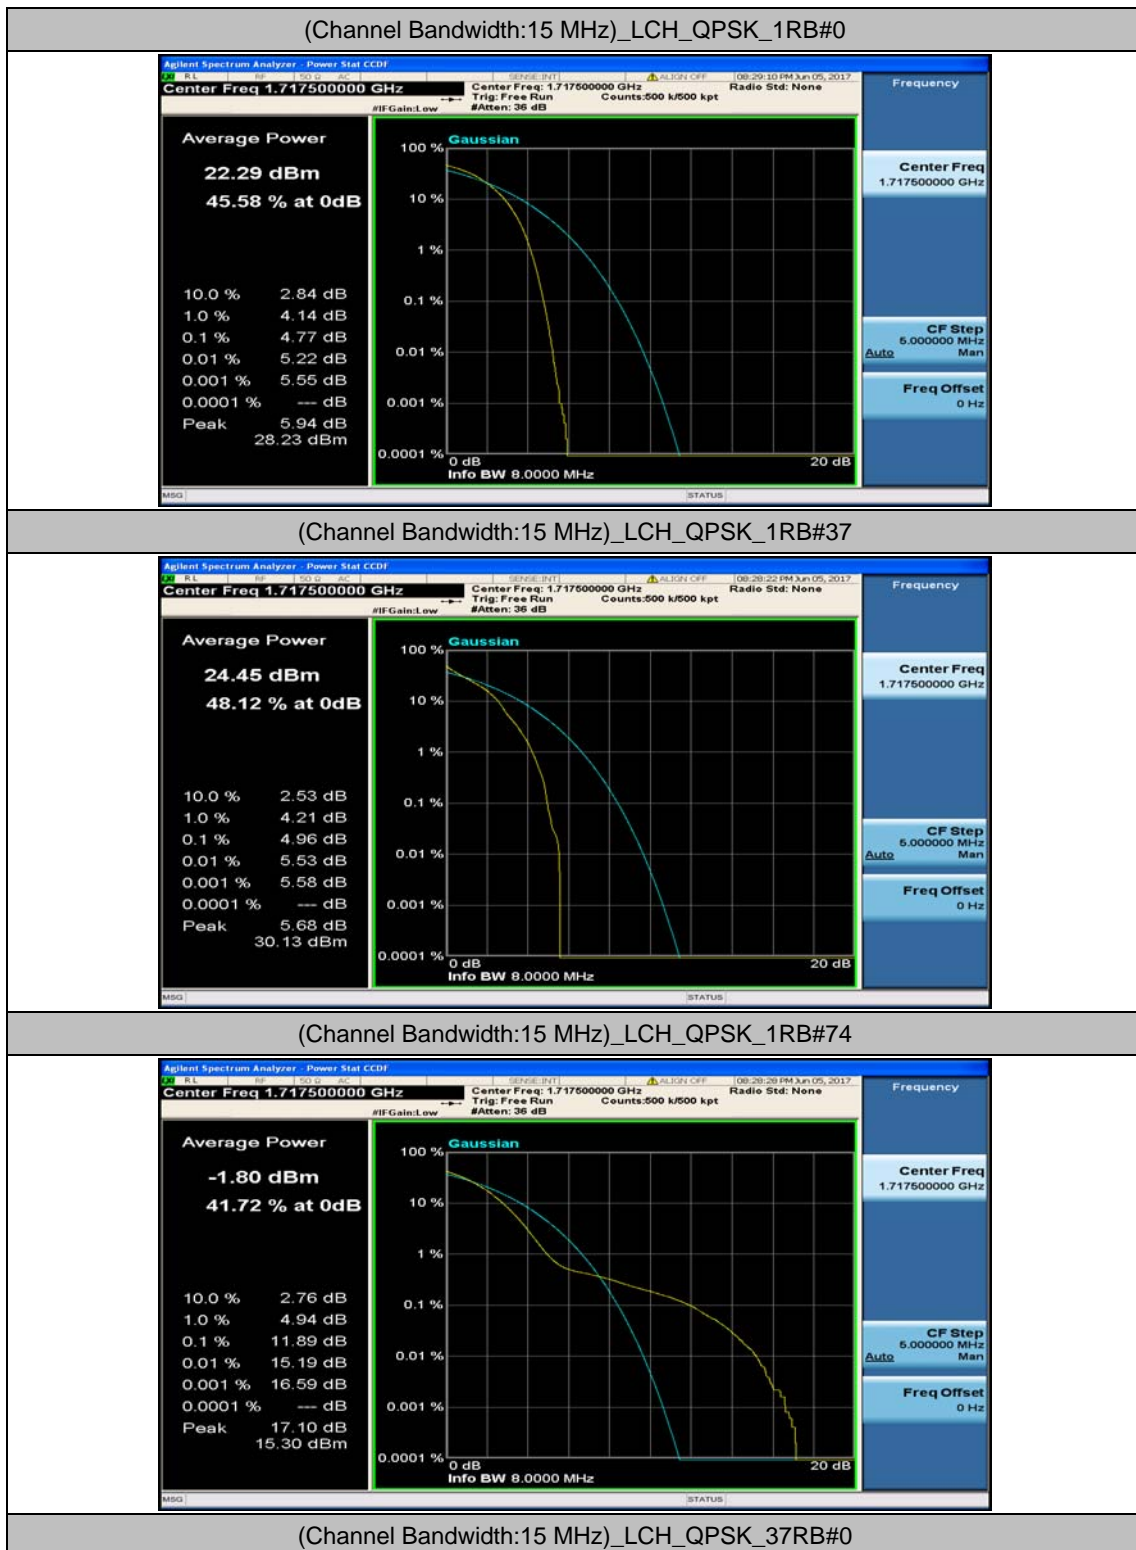

Channel Bandwidth: 10 MHz_MCH_16QAM_1RB#24

Channel Bandwidth: 10 MHz_MCH_16QAM_1RB#49

Channel Bandwidth: 10 MHz_MCH_16QAM_50RB#0

Channel Bandwidth: 10 MHz_HCH_16QAM_1RB#0

Channel Bandwidth: 10 MHz_HCH_16QAM_1RB#24

Channel Bandwidth: 15 MHz

(Channel Bandwidth:15 MHz)_LCH_QPSK_37RB#18

(Channel Bandwidth:15 MHz)_LCH_QPSK_37RB#38

(Channel Bandwidth:15 MHz)_LCH_QPSK_75RB#0

(Channel Bandwidth:15 MHz)_MCH_QPSK_1RB#0

(Channel Bandwidth:15 MHz)_MCH_QPSK_1RB#37