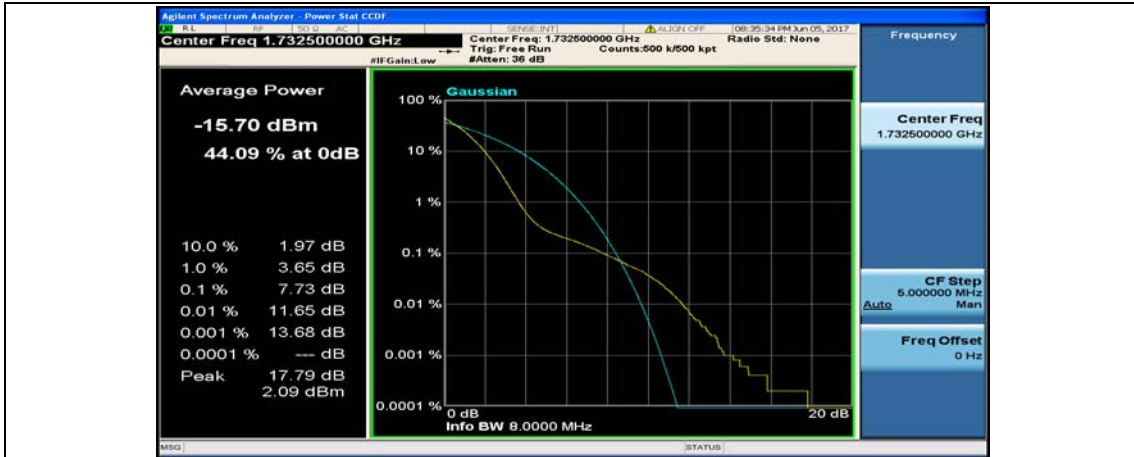

(Channel Bandwidth:20 MHz)_LCH_16QAM_50RB#50

(Channel Bandwidth:20 MHz)_LCH_16QAM_100RB#0

(Channel Bandwidth:20 MHz)_MCH_16QAM_1RB#0

(Channel Bandwidth:20 MHz)_MCH_16QAM_1RB#49

(Channel Bandwidth:20 MHz)_MCH_16QAM_1RB#99