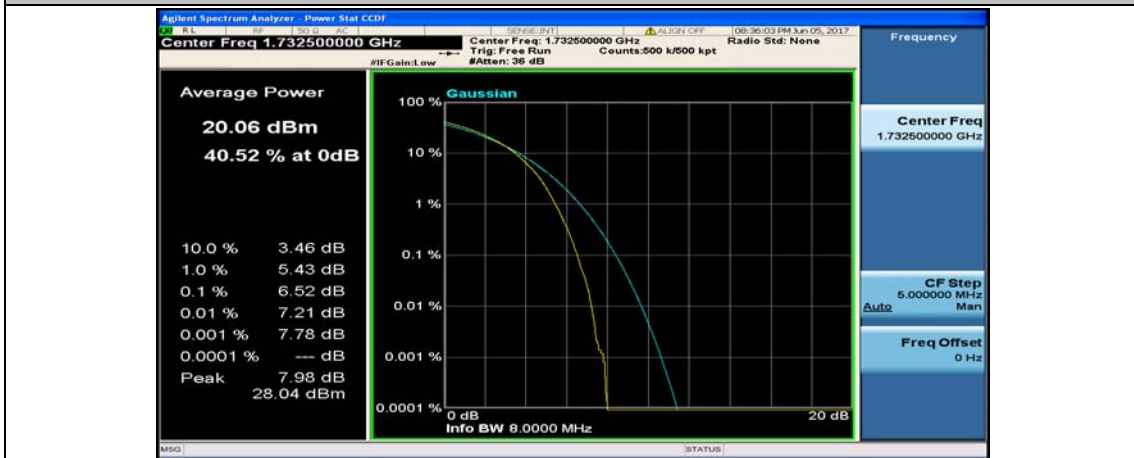

(Channel Bandwidth:20 MHz)_MCH_16QAM_50RB#0