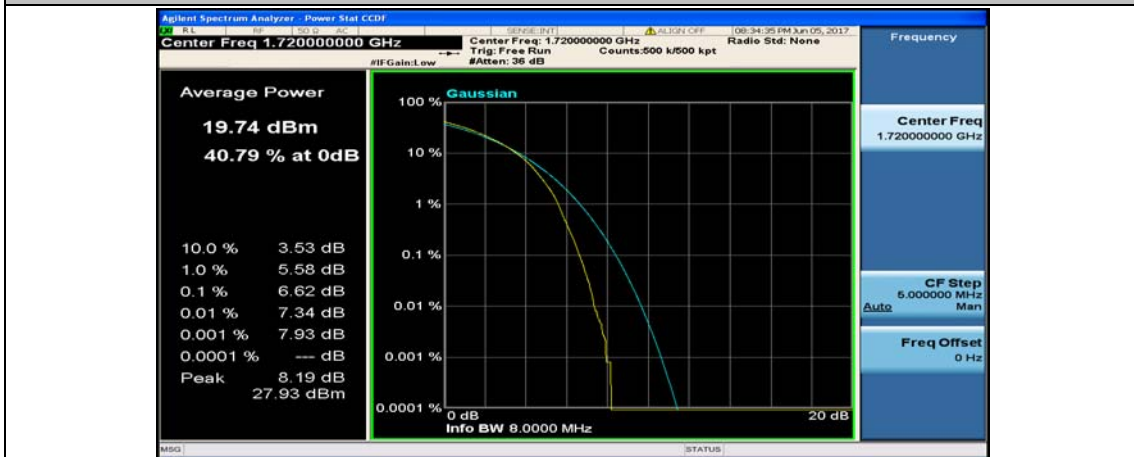

(Channel Bandwidth:20 MHz)_LCH_16QAM_50RB#50