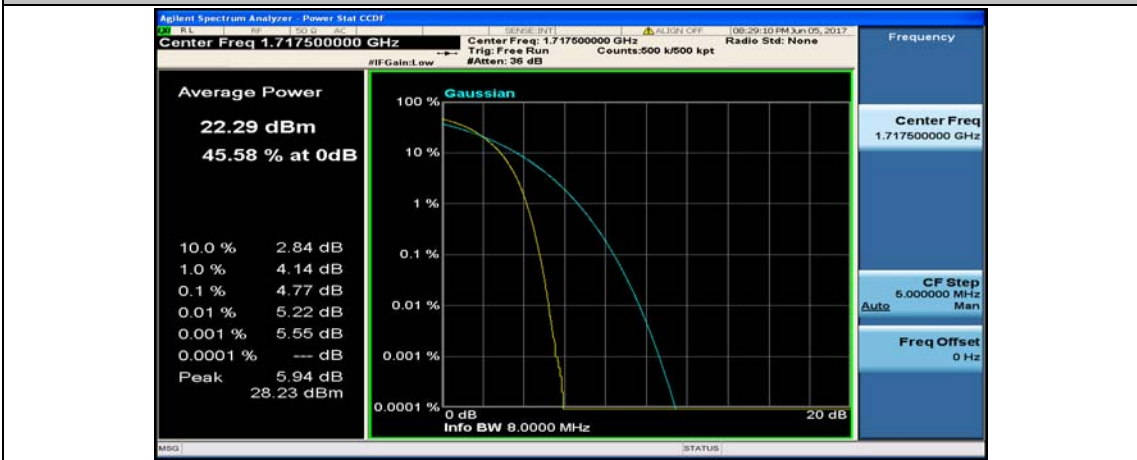

(Channel Bandwidth:15 MHz)_LCH_16QAM_37RB#0

(Channel Bandwidth:15 MHz)_LCH_16QAM_37RB#18

(Channel Bandwidth:15 MHz)_LCH_16QAM_37RB#38

(Channel Bandwidth:15 MHz)_LCH_16QAM_75RB#0

(Channel Bandwidth:15 MHz)_MCH_16QAM_1RB#0