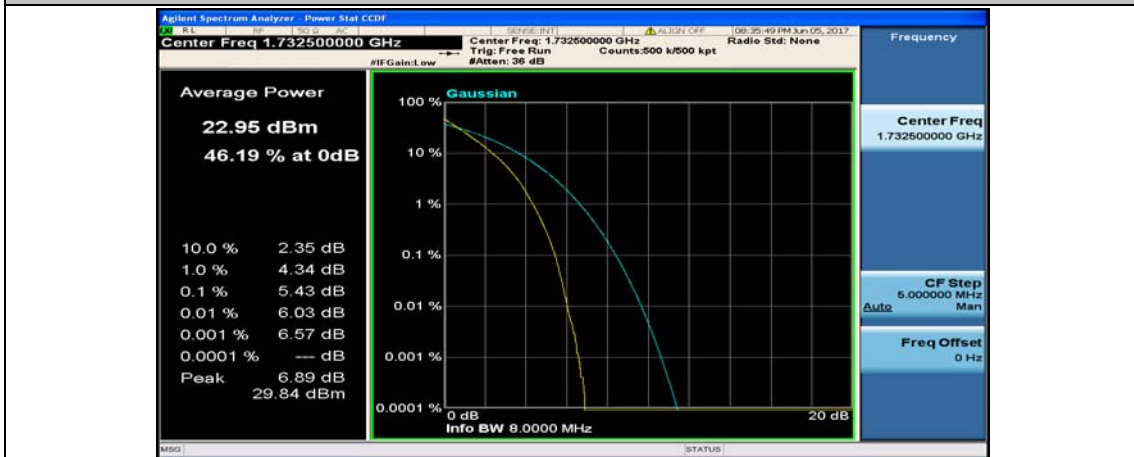

(Channel Bandwidth:20 MHz)_MCH_QPSK_50RB#25