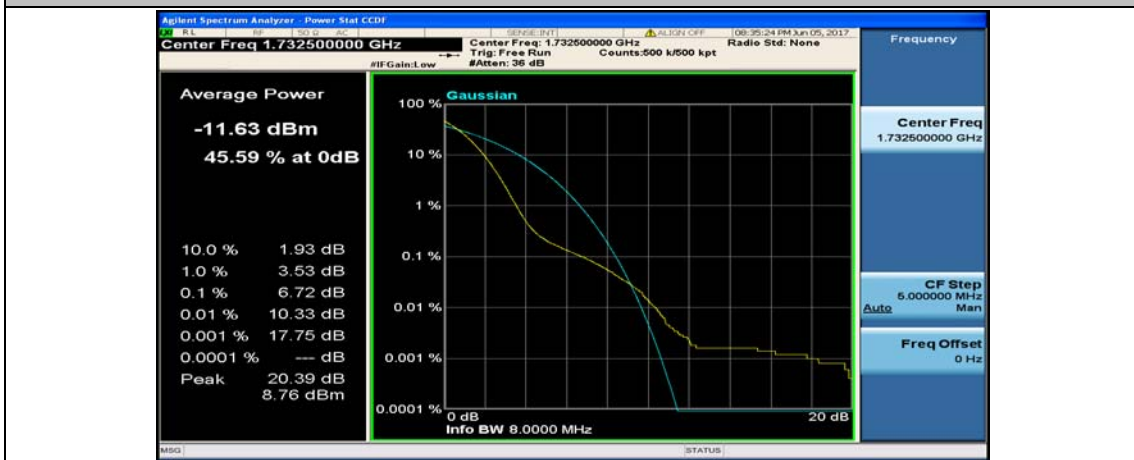

(Channel Bandwidth:20 MHz)_MCH_16QAM_1RB#0