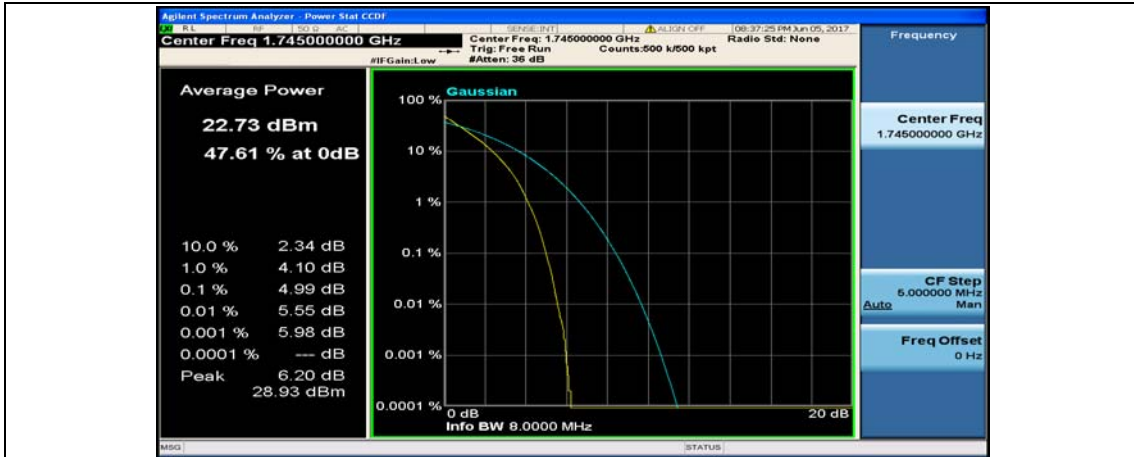

(Channel Bandwidth:20 MHz)_HCH_QPSK_50RB#25