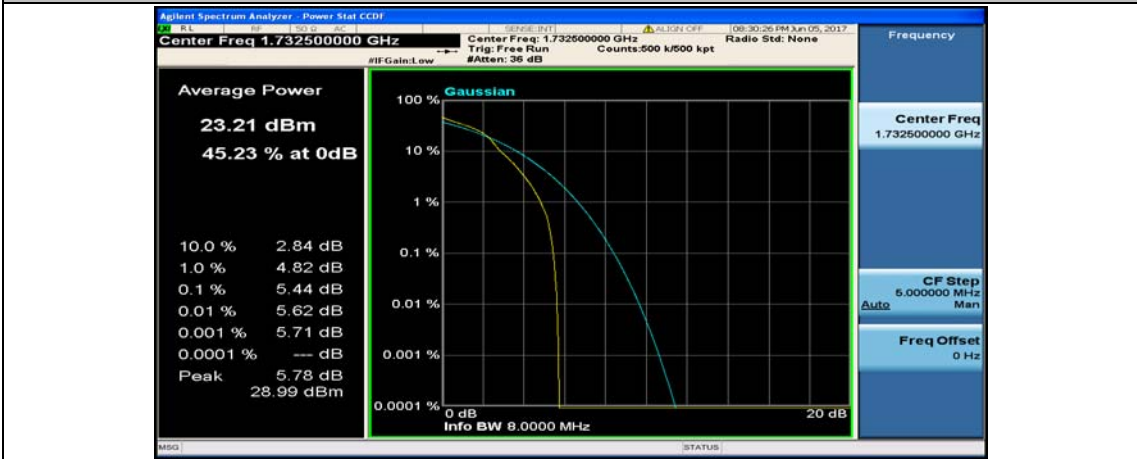

(Channel Bandwidth:15 MHz)_MCH_16QAM_1RB#37