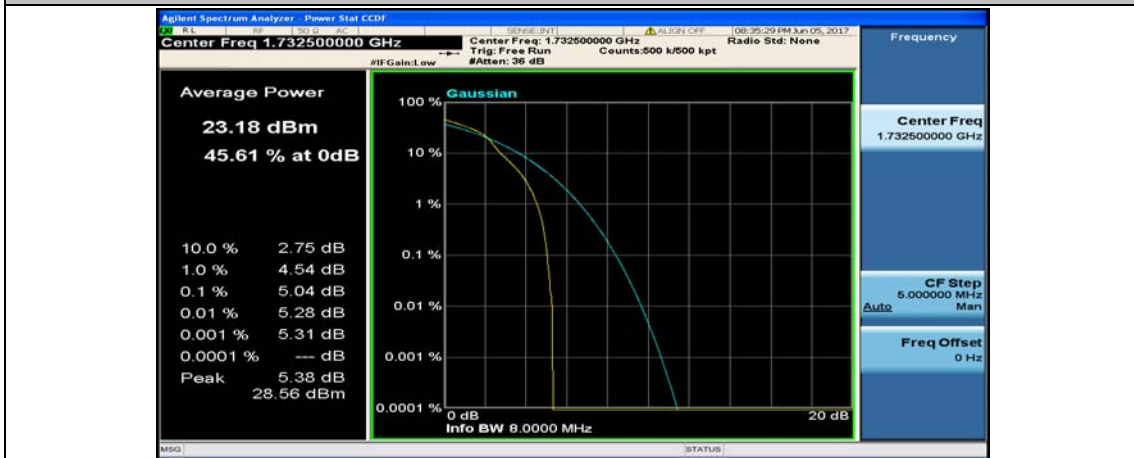

(Channel Bandwidth:20 MHz)_LCH_16QAM_50RB#50

(Channel Bandwidth:20 MHz)_LCH_16QAM_100RB#0

(Channel Bandwidth:20 MHz)_MCH_16QAM_1RB#0

(Channel Bandwidth:20 MHz)_MCH_16QAM_1RB#49

(Channel Bandwidth:20 MHz)_MCH_16QAM_1RB#99