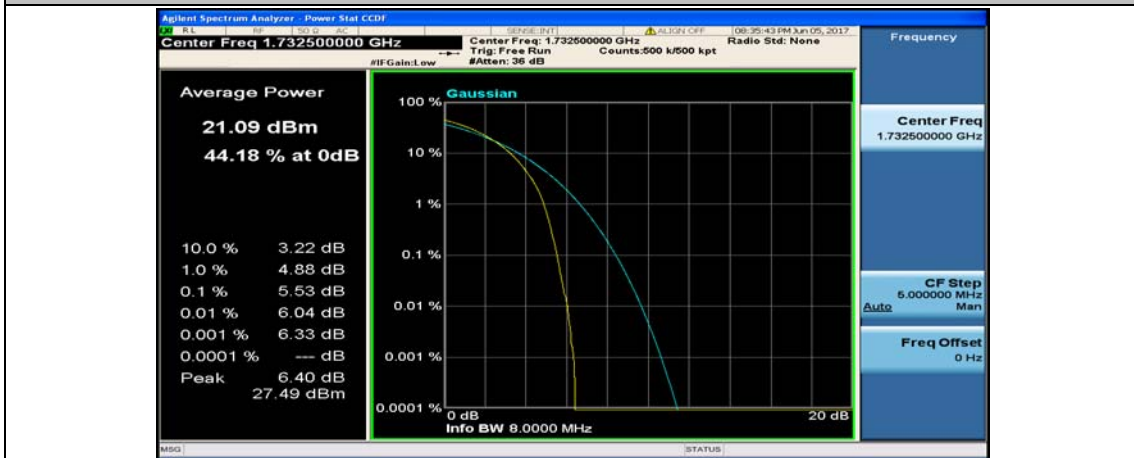

(Channel Bandwidth:20 MHz)_LCH_QPSK_100RB#0

(Channel Bandwidth:20 MHz)_MCH_QPSK_1RB#0

(Channel Bandwidth:20 MHz)_MCH_QPSK_1RB#49

(Channel Bandwidth:20 MHz)_MCH_QPSK_1RB#99

(Channel Bandwidth:20 MHz)_MCH_QPSK_50RB#0