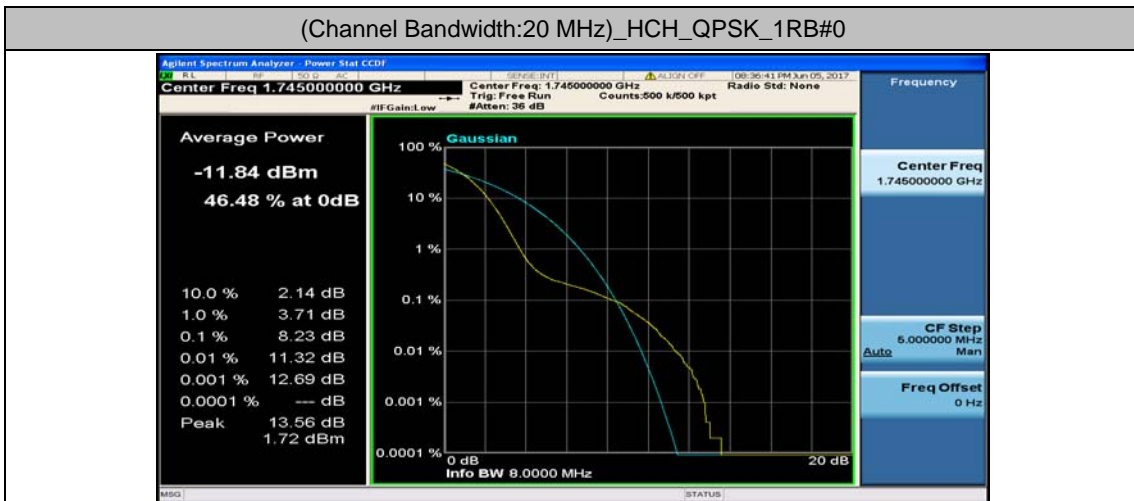

(Channel Bandwidth:20 MHz)_MCH_QPSK_50RB#25

(Channel Bandwidth:20 MHz)_MCH_QPSK_50RB#50

(Channel Bandwidth:20 MHz)_MCH_QPSK_100RB#0

(Channel Bandwidth:20 MHz)_HCH_QPSK_1RB#0

(Channel Bandwidth:20 MHz)_HCH_QPSK_1RB#49