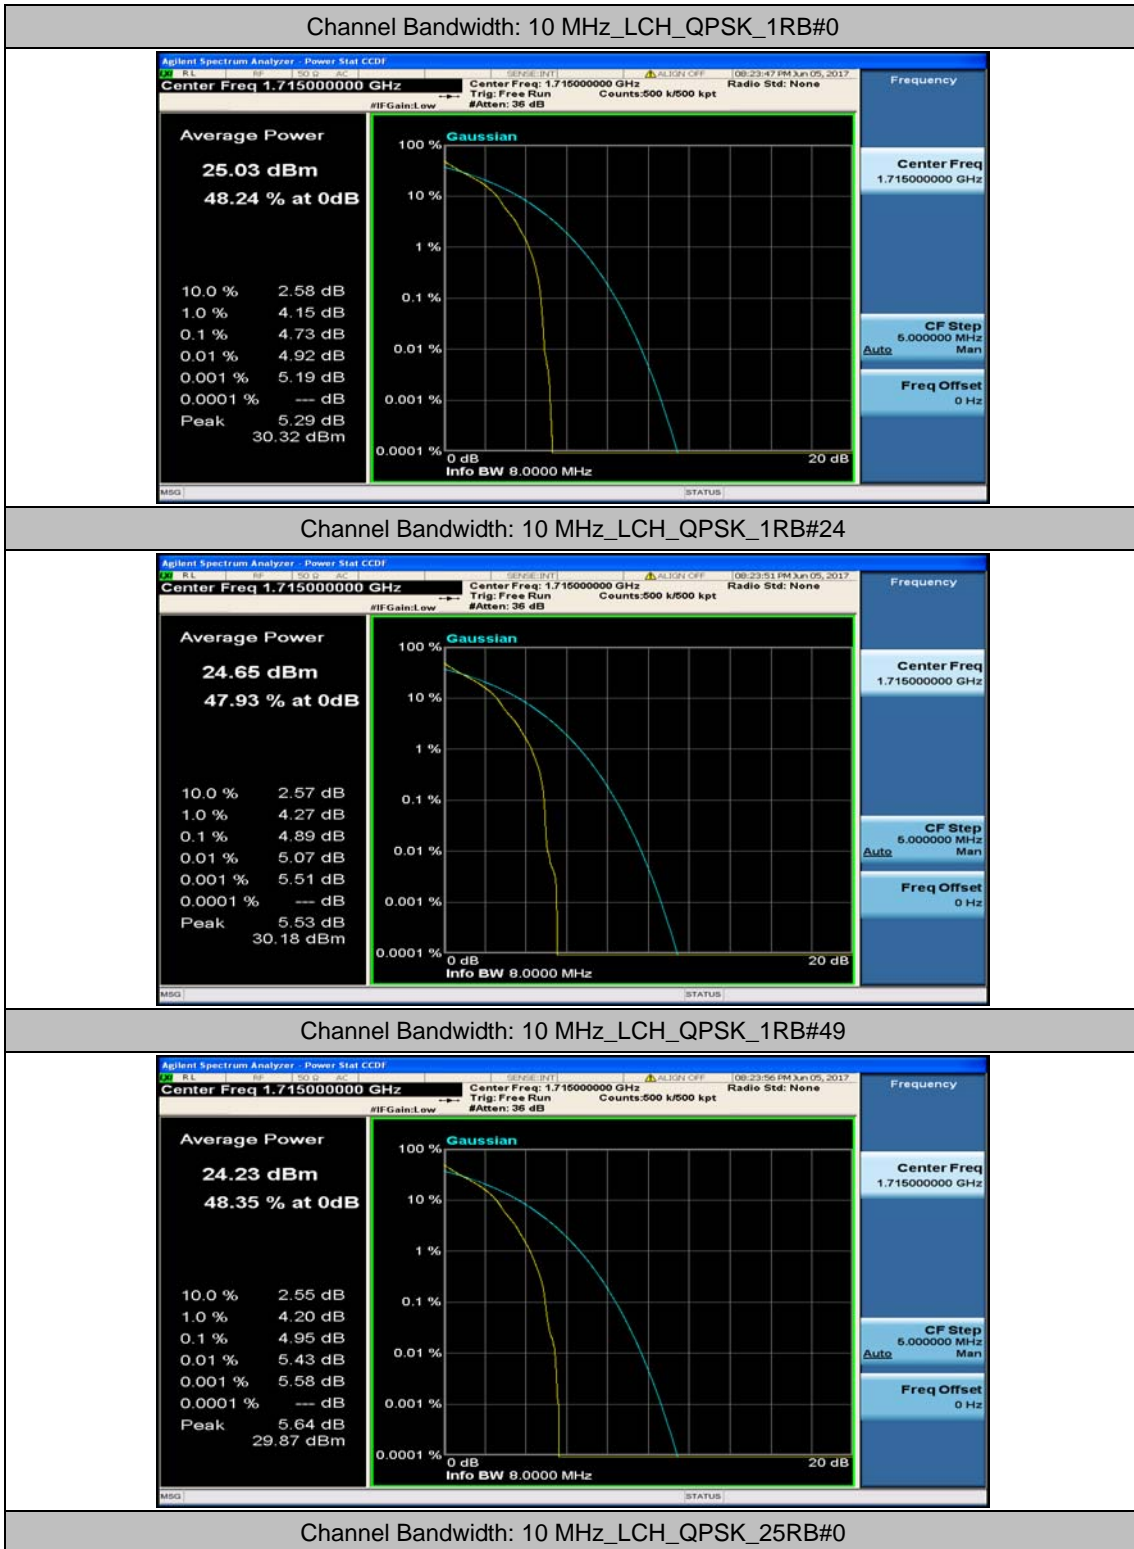

(Channel Bandwidth: 5 MHz)_HCH_16QAM_12RB#13

(Channel Bandwidth: 5 MHz)_HCH_16QAM_25RB#0

Channel Bandwidth: 10 MHz

Channel Bandwidth: 10 MHz_MCH_QPSK_1RB#0

Channel Bandwidth: 10 MHz_MCH_QPSK_1RB#24

Channel Bandwidth: 10 MHz_MCH_QPSK_1RB#49

Channel Bandwidth: 10 MHz_MCH_QPSK_25RB#0

Channel Bandwidth: 10 MHz_MCH_QPSK_25RB#12

Channel Bandwidth: 10 MHz_MCH_QPSK_25RB#25

Channel Bandwidth: 10 MHz_MCH_QPSK_50RB#0

Channel Bandwidth: 10 MHz_HCH_QPSK_1RB#0