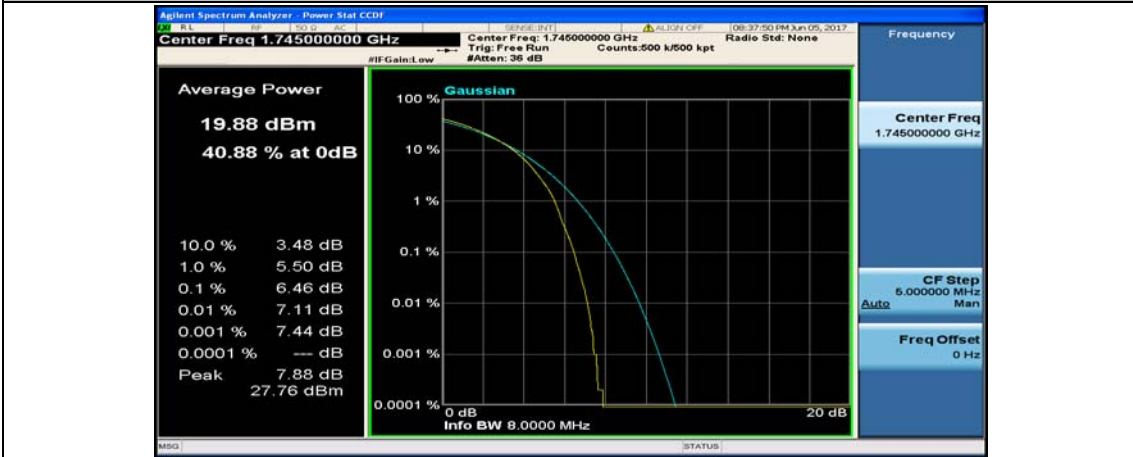

(Channel Bandwidth:20 MHz)_HCH_16QAM_1RB#49

(Channel Bandwidth:20 MHz)_HCH_16QAM_1RB#99

(Channel Bandwidth:20 MHz)_HCH_16QAM_50RB#0

(Channel Bandwidth:20 MHz)_HCH_16QAM_50RB#25

(Channel Bandwidth:20 MHz)_HCH_16QAM_50RB#0