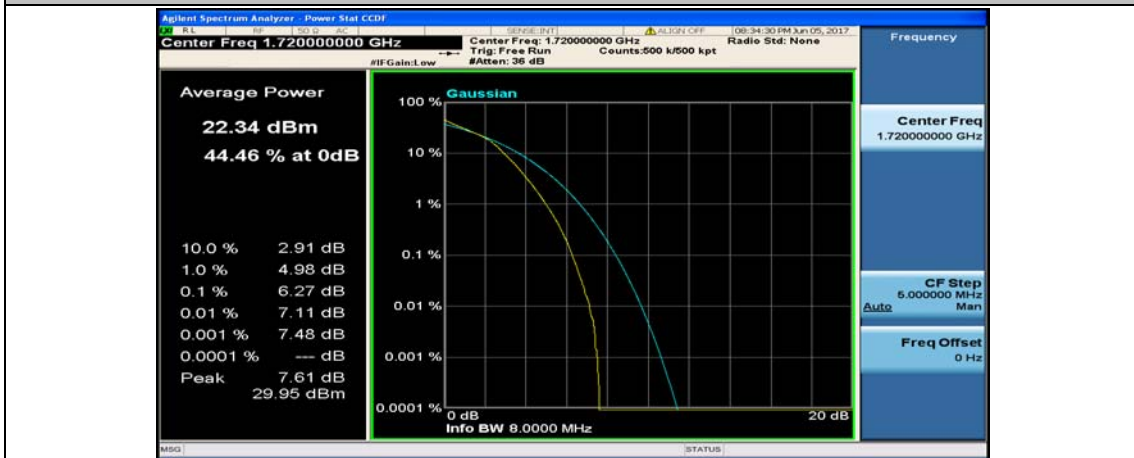

(Channel Bandwidth:20 MHz)_LCH_16QAM_1RB#0

(Channel Bandwidth:20 MHz)_LCH_16QAM_1RB#49

(Channel Bandwidth:20 MHz)_LCH_16QAM_1RB#99

(Channel Bandwidth:20 MHz)_LCH_16QAM_50RB#0

(Channel Bandwidth:20 MHz)_LCH_16QAM_50RB#25