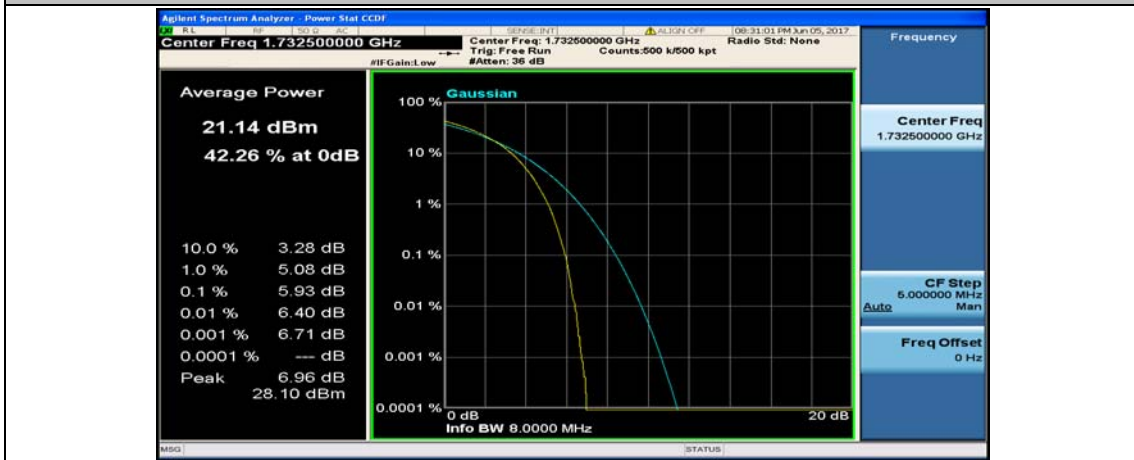

(Channel Bandwidth:15 MHz)_MCH_16QAM_37RB#0