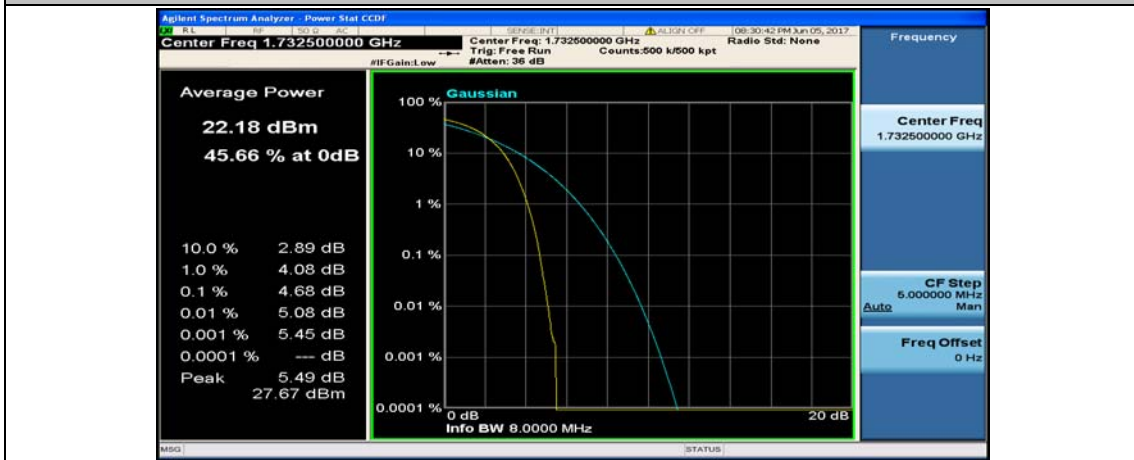

(Channel Bandwidth:15 MHz)_MCH_QPSK_37RB#0