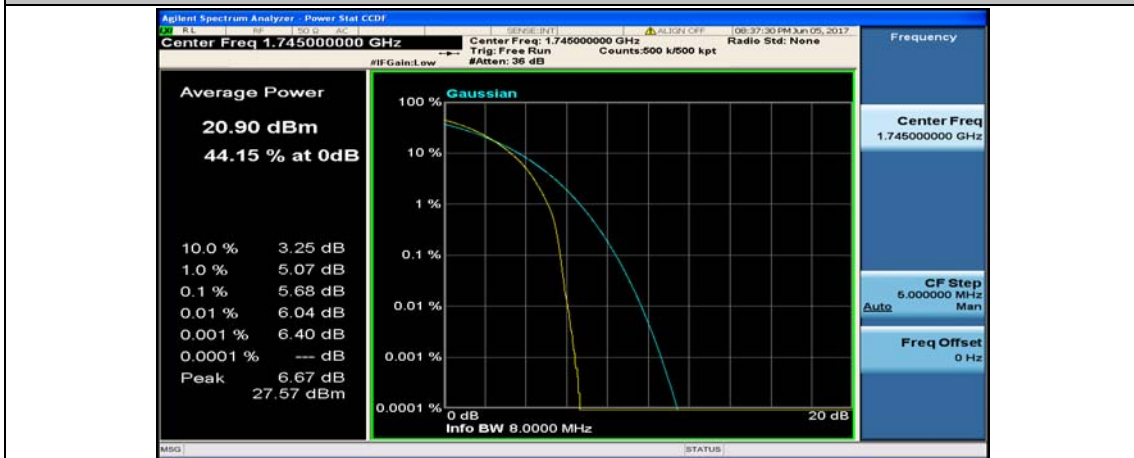

(Channel Bandwidth:20 MHz)_HCH_QPSK_1RB#99

(Channel Bandwidth:20 MHz)_HCH_QPSK_50RB#0

(Channel Bandwidth:20 MHz)_HCH_QPSK_50RB#25

(Channel Bandwidth:20 MHz)_HCH_QPSK_50RB#50

(Channel Bandwidth:20 MHz)_HCH_QPSK_100RB#0