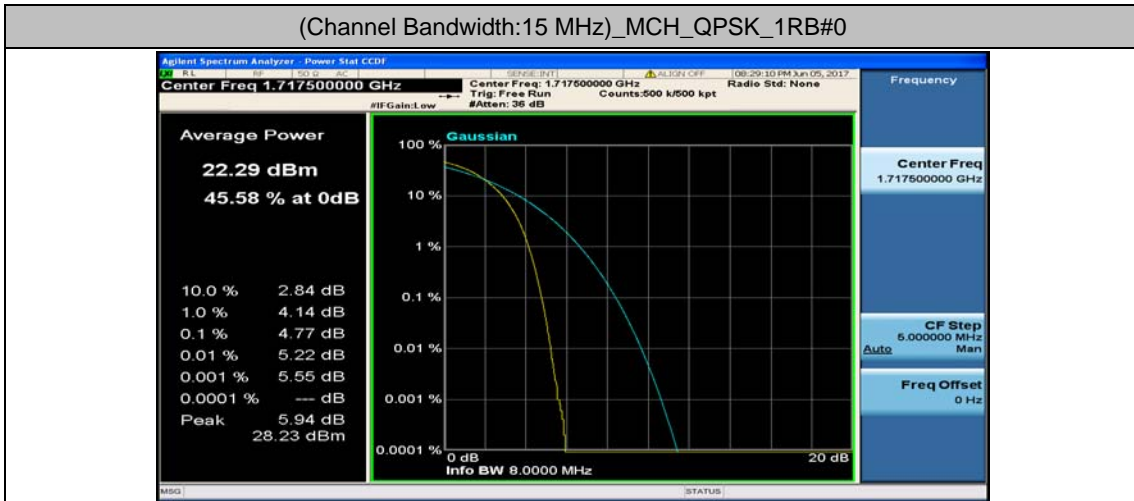

Channel Bandwidth: 15 MHz

(Channel Bandwidth:15 MHz)_LCH_QPSK_37RB#18

(Channel Bandwidth:15 MHz)_LCH_QPSK_37RB#38

(Channel Bandwidth:15 MHz)_LCH_QPSK_75RB#0

(Channel Bandwidth:15 MHz)_MCH_QPSK_1RB#0

(Channel Bandwidth:15 MHz)_MCH_QPSK_1RB#37