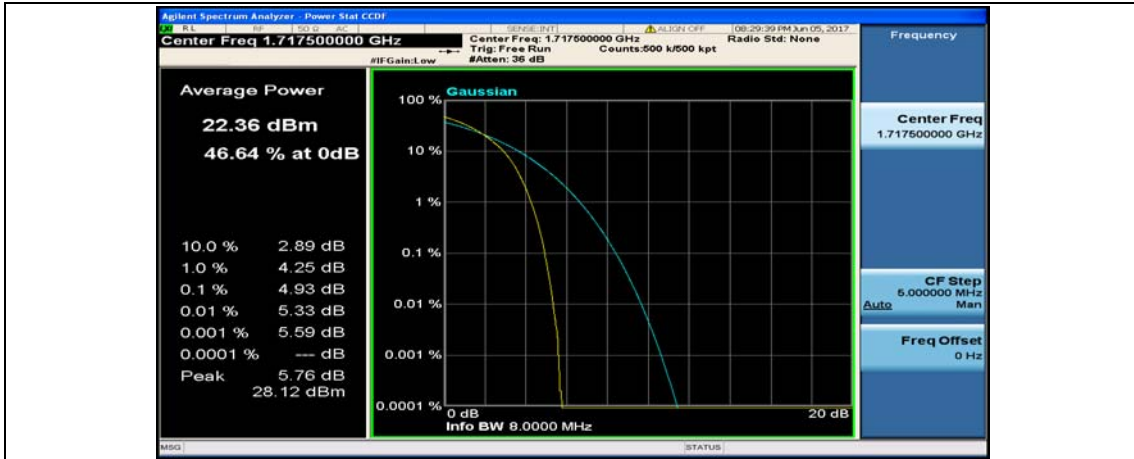

Channel Bandwidth: 15 MHz

(Channel Bandwidth:15 MHz)_LCH_QPSK_37RB#18

(Channel Bandwidth:15 MHz)_LCH_QPSK_37RB#38

(Channel Bandwidth:15 MHz)_LCH_QPSK_75RB#0

(Channel Bandwidth:15 MHz)_MCH_QPSK_1RB#0

(Channel Bandwidth:15 MHz)_MCH_QPSK_1RB#37