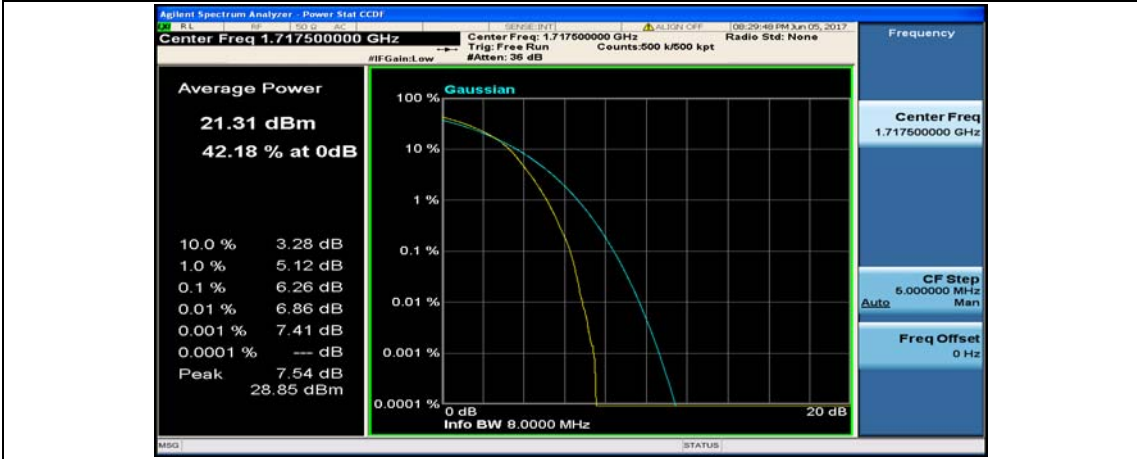

(Channel Bandwidth:15 MHz)_LCH_16QAM_37RB#0

(Channel Bandwidth:15 MHz)_LCH_16QAM_37RB#18

(Channel Bandwidth:15 MHz)_LCH_16QAM_37RB#38

(Channel Bandwidth:15 MHz)_LCH_16QAM_75RB#0

(Channel Bandwidth:15 MHz)_MCH_16QAM_1RB#0