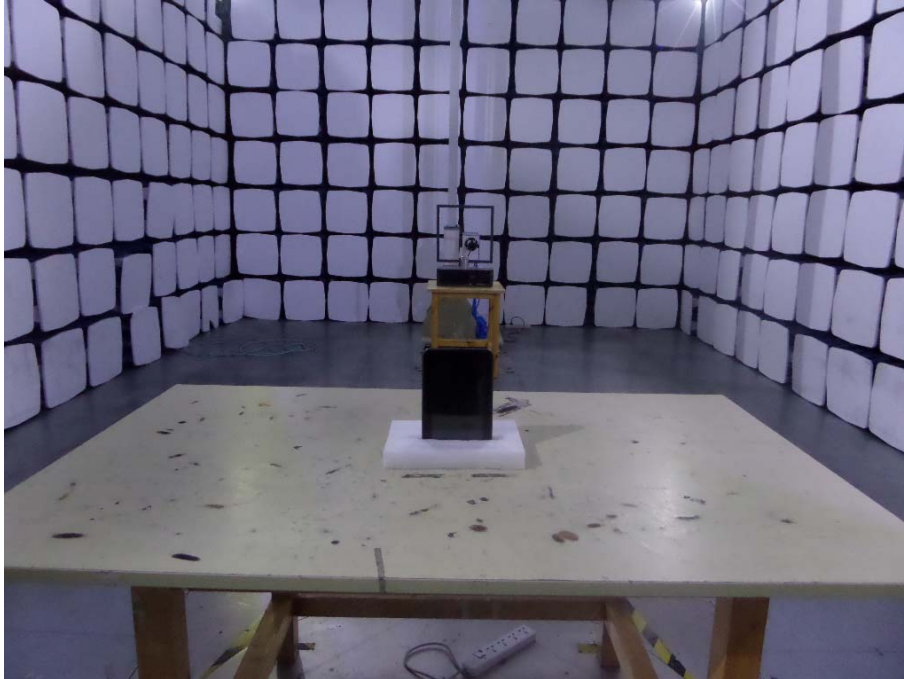

## EXHIBIT 4 - TEST SETUP PHOTOGRAPHS

---

### Spurious Radiation Test Setup (9kHz to 30MHz)

### Spurious Radiation Test Setup (30MHz to 1G)

### Spurious Radiation Test Setup (Above1G)