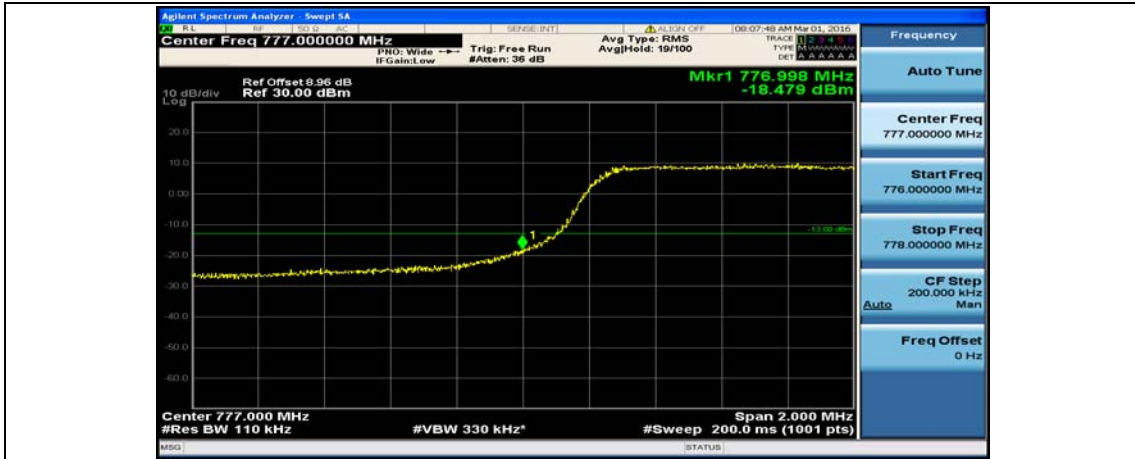

(Channel Bandwidth: 5 MHz)_LCH_QPSK_25RB#0