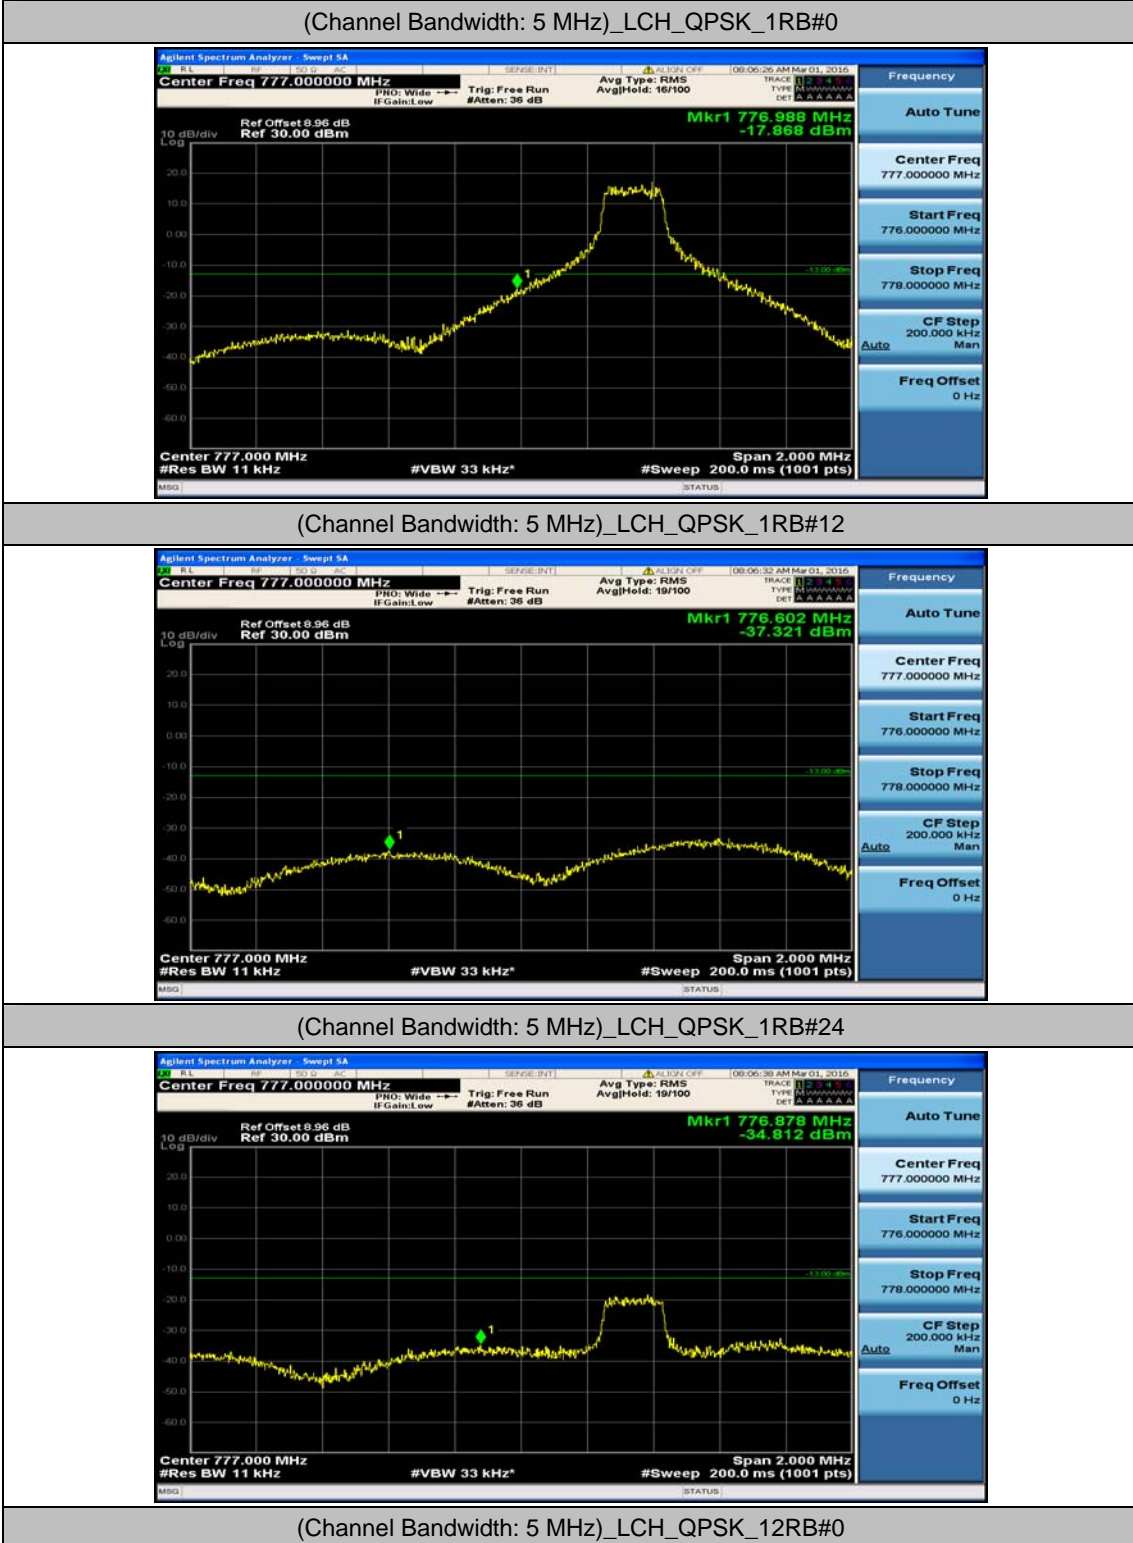

Test Graphs

Channel Bandwidth: 5 MHz

(Channel Bandwidth: 5 MHz)_LCH_16QAM_25RB#0

(Channel Bandwidth: 5 MHz)_MCH_16QAM_25RB#0

(Channel Bandwidth: 5 MHz)_HCH_16QAM_25RB#0

Channel Bandwidth: 10 MHz

Channel Bandwidth: 10 MHz_LCH_16QAM_50RB#0

Channel Bandwidth: 10 MHz_MCH_16QAM_50RB#0

Channel Bandwidth: 10 MHz_HCH_16QAM_50RB#0

Appendix C: Band Edge

Test Graphs

Channel Bandwidth: 5 MHz

(Channel Bandwidth: 5 MHz)_LCH_QPSK_12RB#6

(Channel Bandwidth: 5 MHz)_LCH_QPSK_12RB#13

(Channel Bandwidth: 5 MHz)_LCH_QPSK_25RB#0

(Channel Bandwidth: 5 MHz)_HCH_QPSK_1RB#0

(Channel Bandwidth: 5 MHz)_HCH_QPSK_1RB#12

(Channel Bandwidth: 5 MHz)_HCH_QPSK_1RB#24

(Channel Bandwidth: 5 MHz)_HCH_QPSK_12RB#0