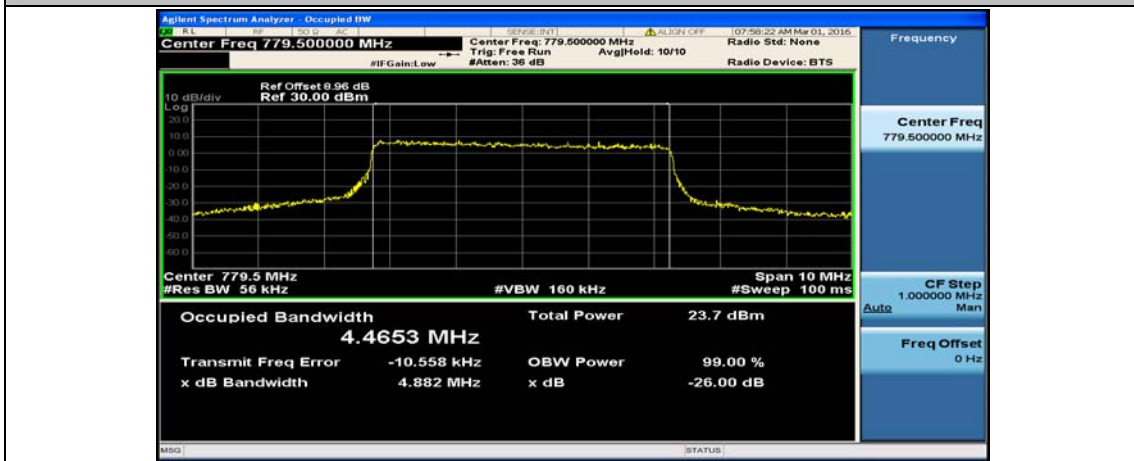

Channel Bandwidth: 10 MHz

Channel Bandwidth: 10 MHz						
Modulation	Channel	RB Configuration		Occupied Bandwidth (MHz)	26dB Bandwidth (MHz)	Verdict
		Size	Offset			
QPSK	LCH	50	0	8.9742	9.665	PASS
	MCH	50	0	8.9897	9.579	PASS
	HCH	50	0	8.9845	9.680	PASS
16QAM	LCH	50	0	8.9866	9.593	PASS
	MCH	50	0	8.9873	9.581	PASS
	HCH	50	0	8.9861	9.614	PASS

Test Graphs

Channel Bandwidth: 5 MHz

(Channel Bandwidth: 5 MHz)_LCH_16QAM_25RB#0

(Channel Bandwidth: 5 MHz)_MCH_16QAM_25RB#0

(Channel Bandwidth: 5 MHz)_HCH_16QAM_25RB#0

Channel Bandwidth: 10 MHz

Channel Bandwidth: 10 MHz_LCH_16QAM_50RB#0