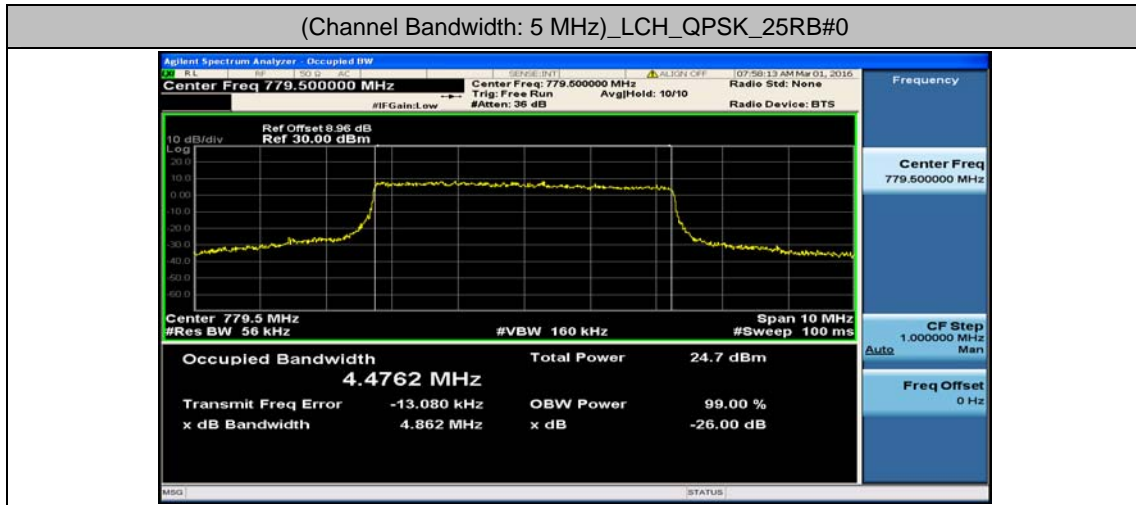

Test Graphs

Channel Bandwidth: 5 MHz