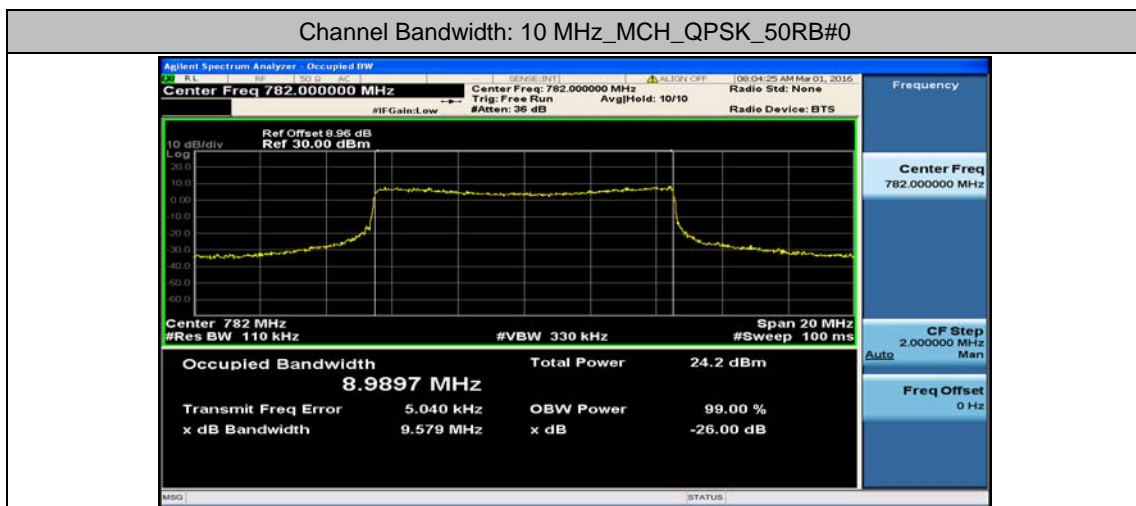

Test Graphs

Channel Bandwidth: 5 MHz

(Channel Bandwidth: 5 MHz)_LCH_16QAM_25RB#0

(Channel Bandwidth: 5 MHz)_MCH_16QAM_25RB#0

(Channel Bandwidth: 5 MHz)_HCH_16QAM_25RB#0

Channel Bandwidth: 10 MHz

Channel Bandwidth: 10 MHz_LCH_16QAM_50RB#0