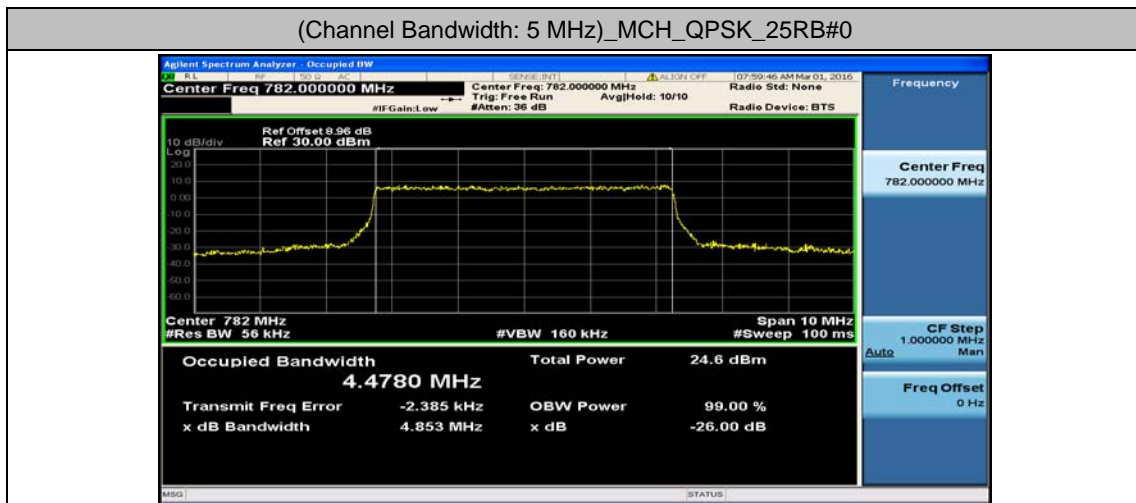

Test Graphs

Channel Bandwidth: 5 MHz