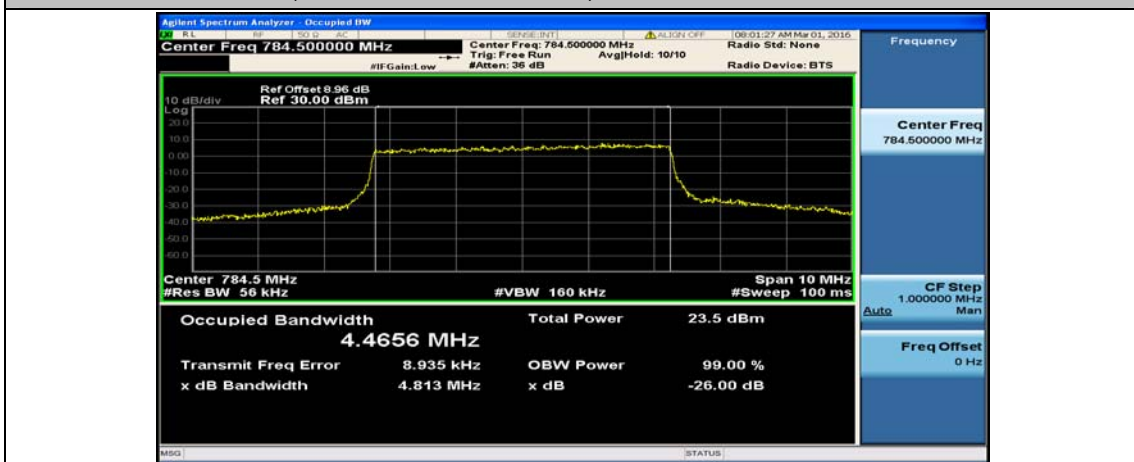

Test Graphs

Channel Bandwidth: 5 MHz

(Channel Bandwidth: 5 MHz)_LCH_16QAM_25RB#0

(Channel Bandwidth: 5 MHz)_MCH_16QAM_25RB#0

(Channel Bandwidth: 5 MHz)_HCH_16QAM_25RB#0

Channel Bandwidth: 10 MHz

Channel Bandwidth: 10 MHz_LCH_16QAM_50RB#0