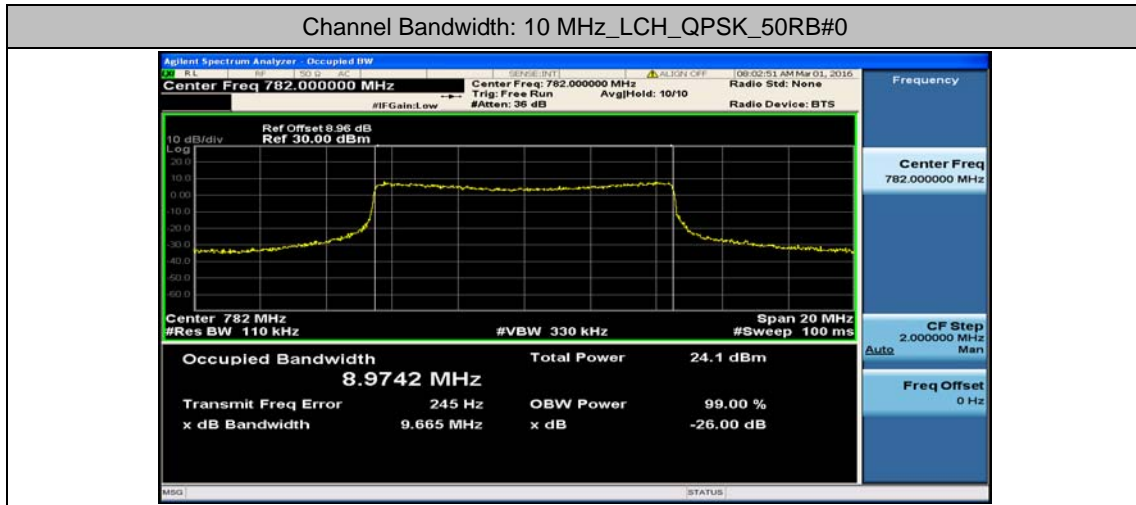

Test Graphs

Channel Bandwidth: 5 MHz

(Channel Bandwidth: 5 MHz)_LCH_16QAM_25RB#0

(Channel Bandwidth: 5 MHz)_MCH_16QAM_25RB#0

(Channel Bandwidth: 5 MHz)_HCH_16QAM_25RB#0

Channel Bandwidth: 10 MHz

Channel Bandwidth: 10 MHz_LCH_16QAM_50RB#0