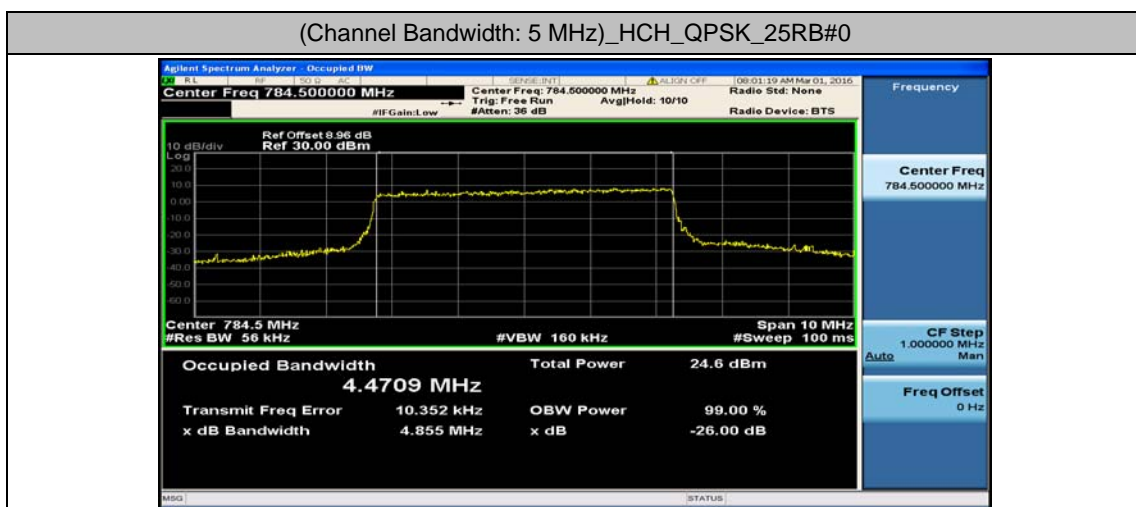

Test Graphs

Channel Bandwidth: 5 MHz