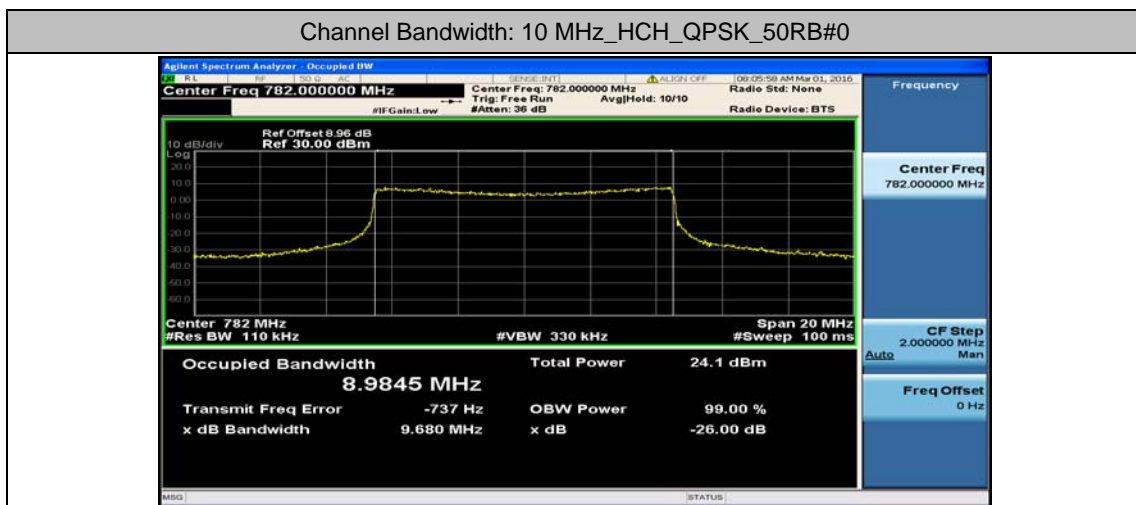

Test Graphs

Channel Bandwidth: 5 MHz

(Channel Bandwidth: 5 MHz)_LCH_16QAM_25RB#0

(Channel Bandwidth: 5 MHz)_MCH_16QAM_25RB#0

(Channel Bandwidth: 5 MHz)_HCH_16QAM_25RB#0

Channel Bandwidth: 10 MHz

Channel Bandwidth: 10 MHz_LCH_16QAM_50RB#0