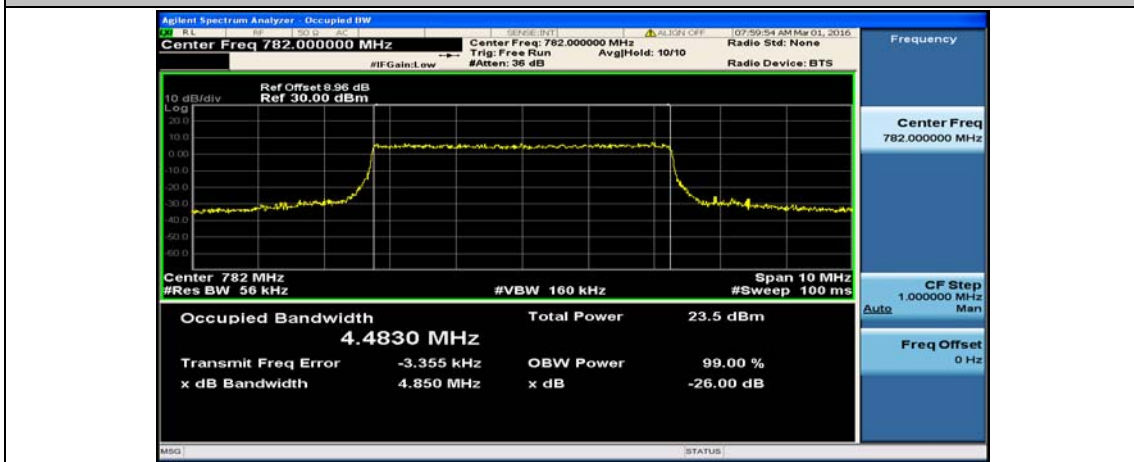

Test Graphs

Channel Bandwidth: 5 MHz

(Channel Bandwidth: 5 MHz)_LCH_16QAM_25RB#0

(Channel Bandwidth: 5 MHz)_MCH_16QAM_25RB#0

(Channel Bandwidth: 5 MHz)_HCH_16QAM_25RB#0

Channel Bandwidth: 10 MHz

Channel Bandwidth: 10 MHz_LCH_16QAM_50RB#0