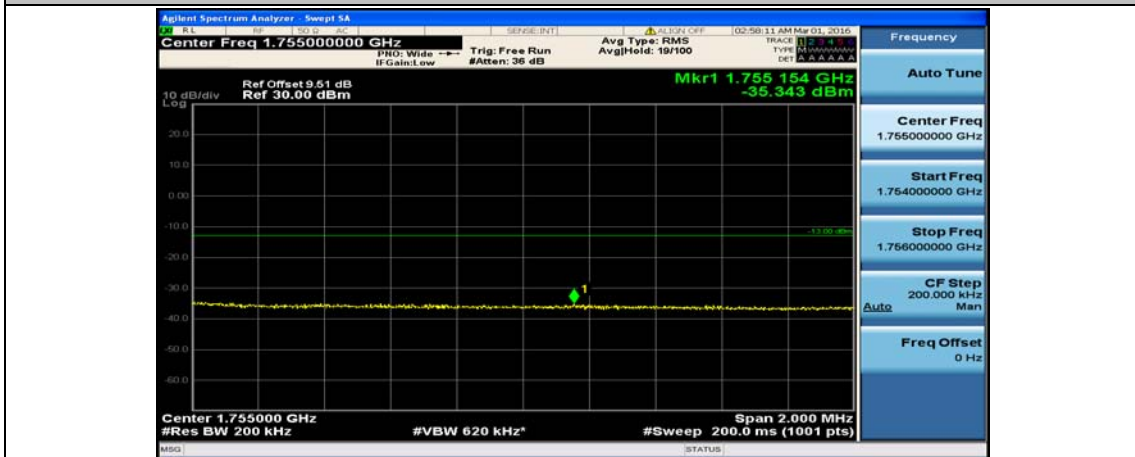

(Channel Bandwidth:20 MHz)_HCH_16QAM_50RB#0