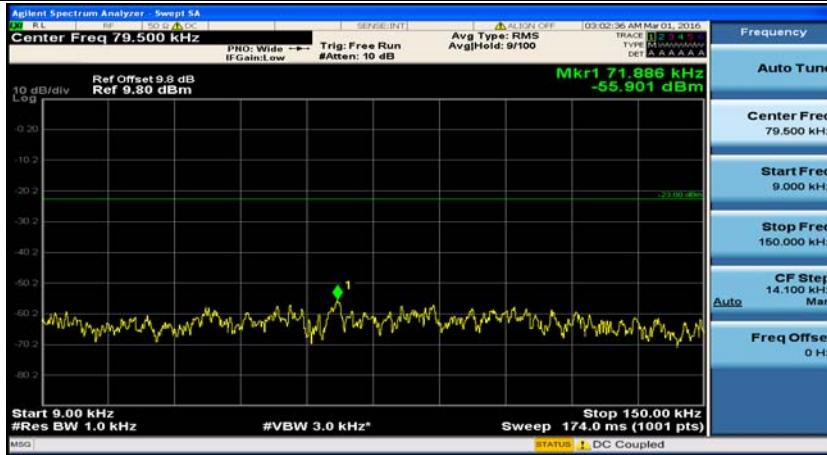

(Channel Bandwidth: 1.4 MHz)_HCH_QPSK_1RB#0