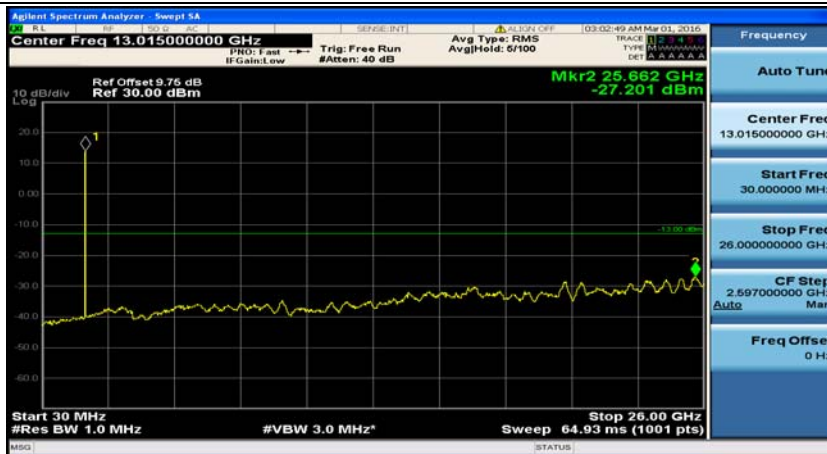

(Channel Bandwidth: 1.4 MHz)_HCH_QPSK_1RB#0