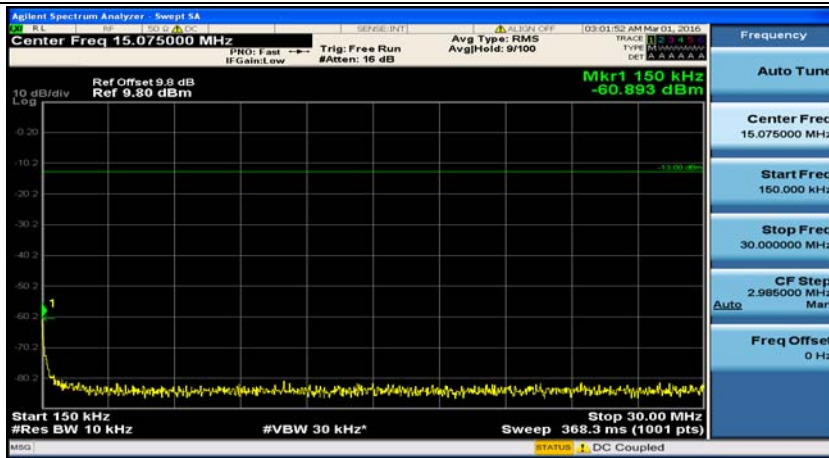

(Channel Bandwidth: 1.4 MHz)_HCH_QPSK_1RB#0

(Channel Bandwidth: 1.4 MHz)_HCH_QPSK_1RB#3

(Channel Bandwidth: 1.4 MHz)_LCH_16QAM_1RB#0

(Channel Bandwidth: 1.4 MHz)_LCH_16QAM_1RB#3

(Channel Bandwidth: 1.4 MHz)_MCH_16QAM_1RB#0