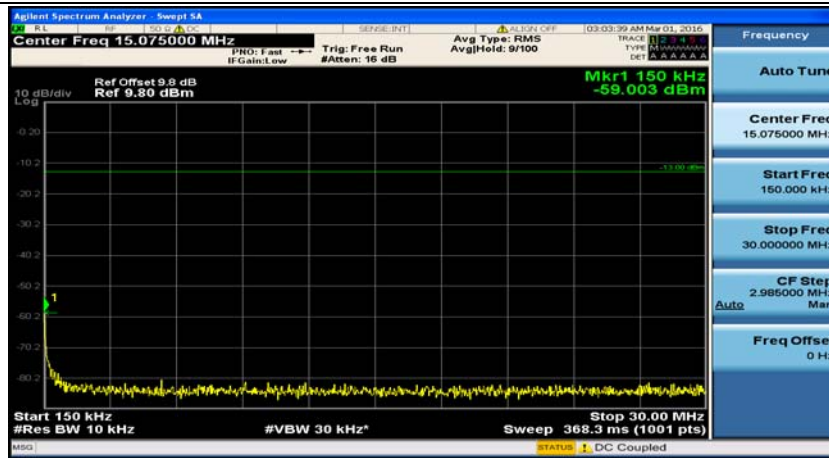

(Channel Bandwidth: 1.4 MHz)_HCH_16QAM_1RB#0