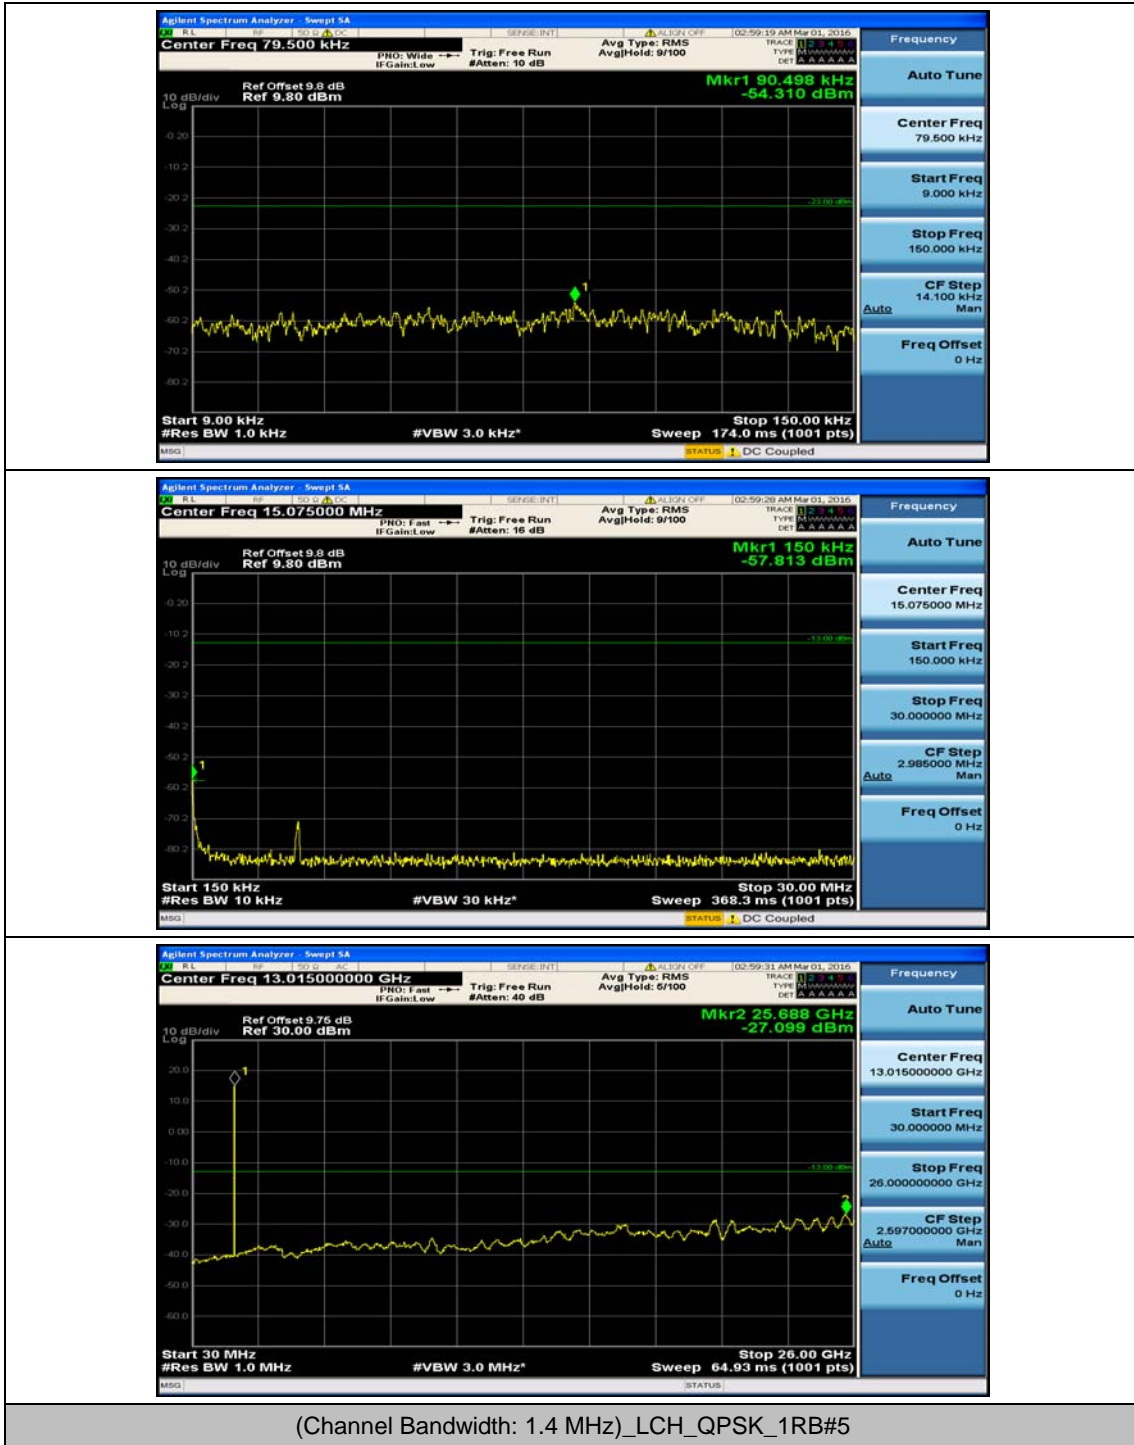

(Channel Bandwidth:20 MHz)_HCH_16QAM_100RB#0

Appendix E: Conducted Spurious Emission

Test Graphs

Channel Bandwidth: 1.4 MHz

(Channel Bandwidth: 1.4 MHz)_MCH_QPSK_1RB#0

(Channel Bandwidth: 1.4 MHz)_MCH_QPSK_1RB#3