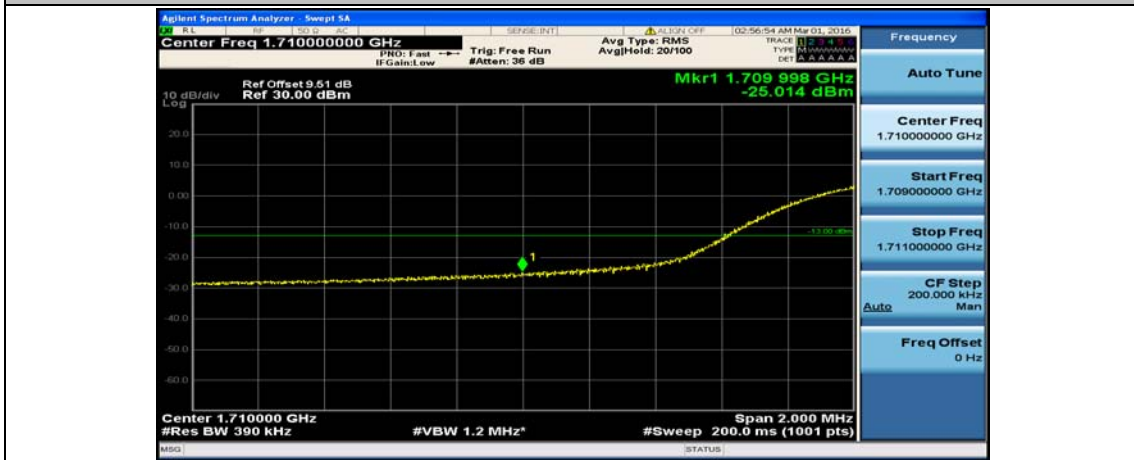

(Channel Bandwidth:20 MHz)_LCH_16QAM_50RB#0

(Channel Bandwidth:20 MHz)_LCH_16QAM_50RB#25

(Channel Bandwidth:20 MHz)_LCH_16QAM_50RB#50

(Channel Bandwidth:20 MHz)_LCH_16QAM_100RB#0

(Channel Bandwidth:20 MHz)_HCH_16QAM_1RB#0