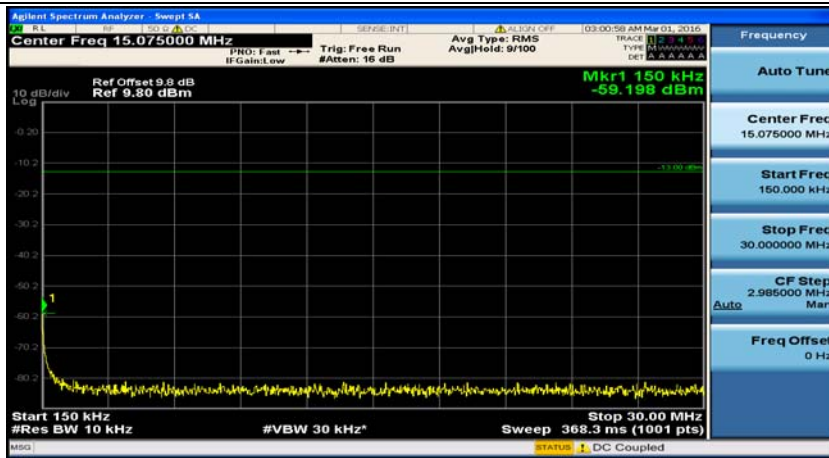

(Channel Bandwidth:20 MHz)_HCH_16QAM_100RB#0

Appendix E: Conducted Spurious Emission

Test Graphs

Channel Bandwidth: 1.4 MHz

(Channel Bandwidth: 1.4 MHz)_MCH_QPSK_1RB#0

(Channel Bandwidth: 1.4 MHz)_MCH_QPSK_1RB#3