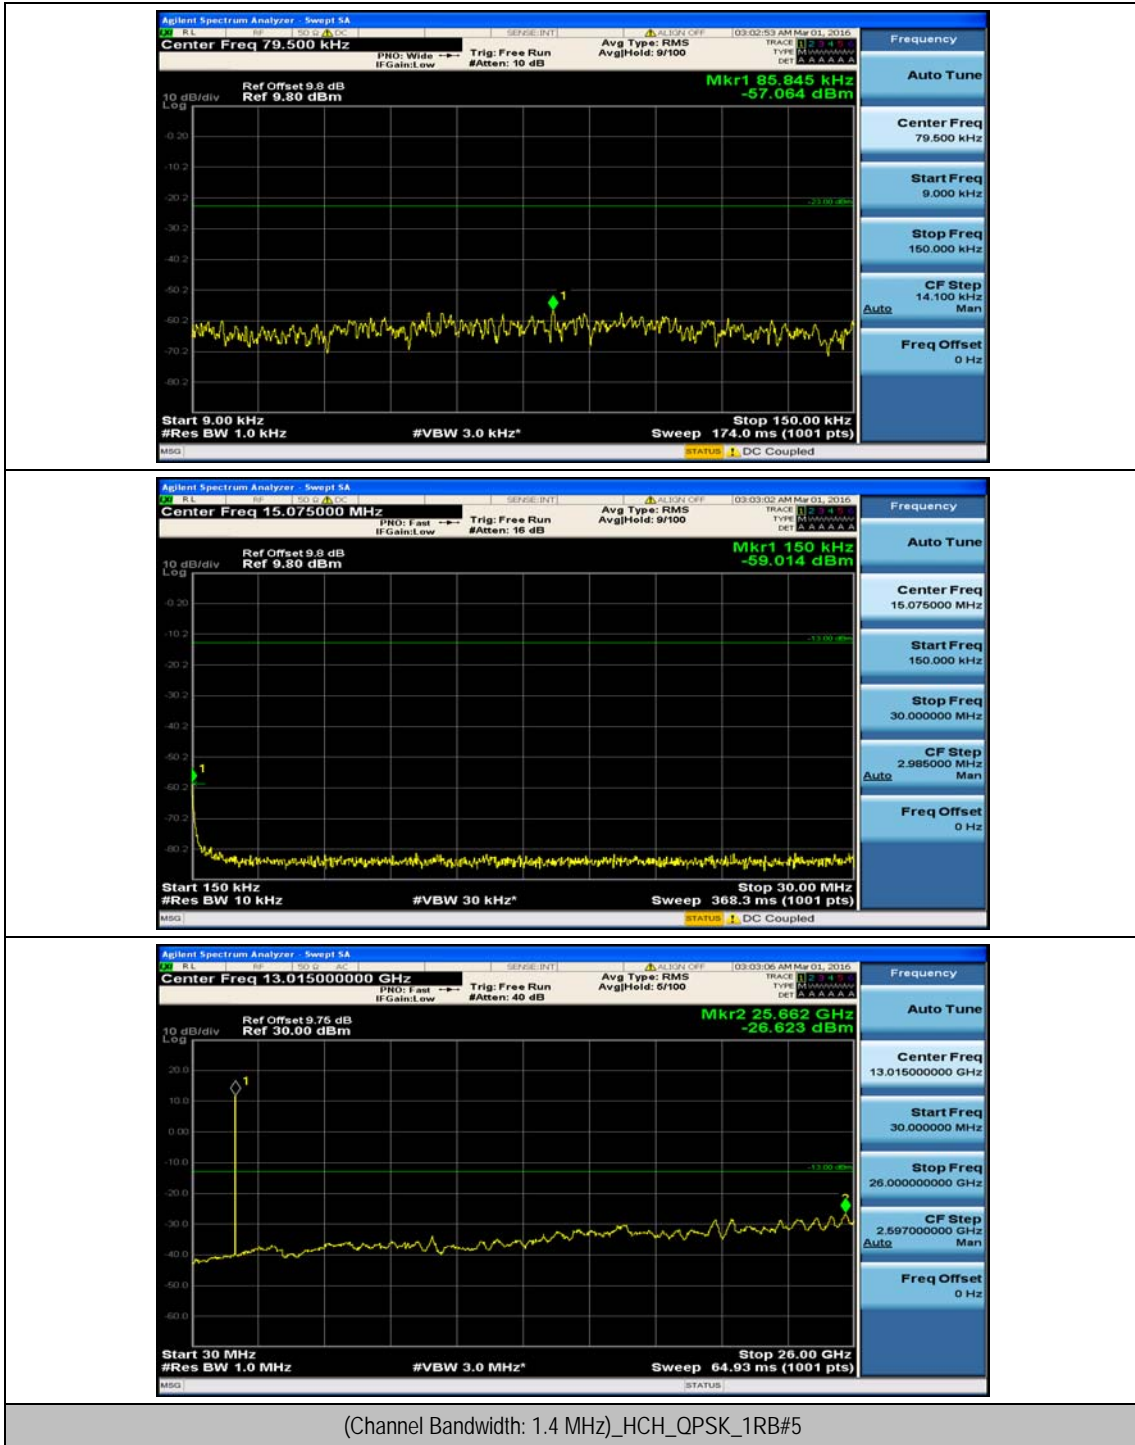

(Channel Bandwidth: 1.4 MHz)_HCH_QPSK_1RB#3