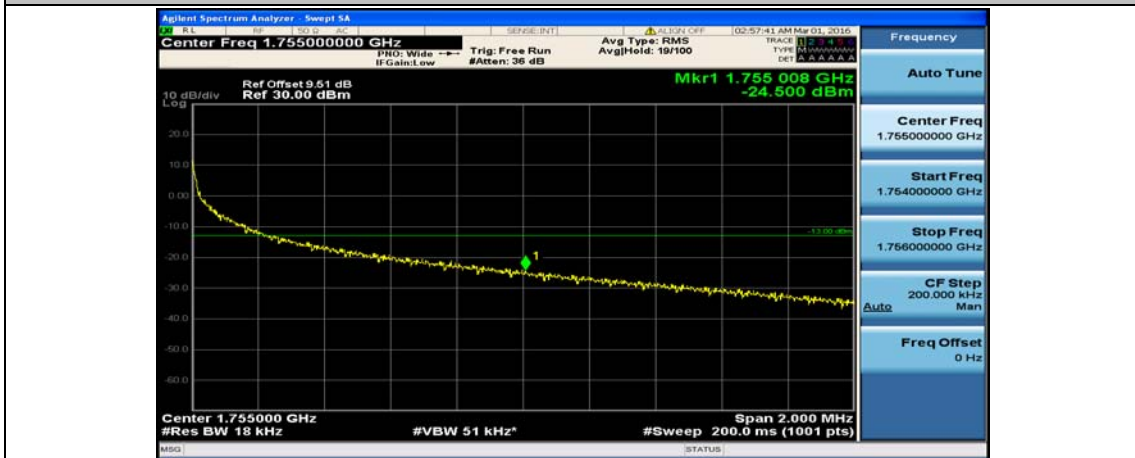

(Channel Bandwidth:20 MHz)_HCH_16QAM_1RB#99