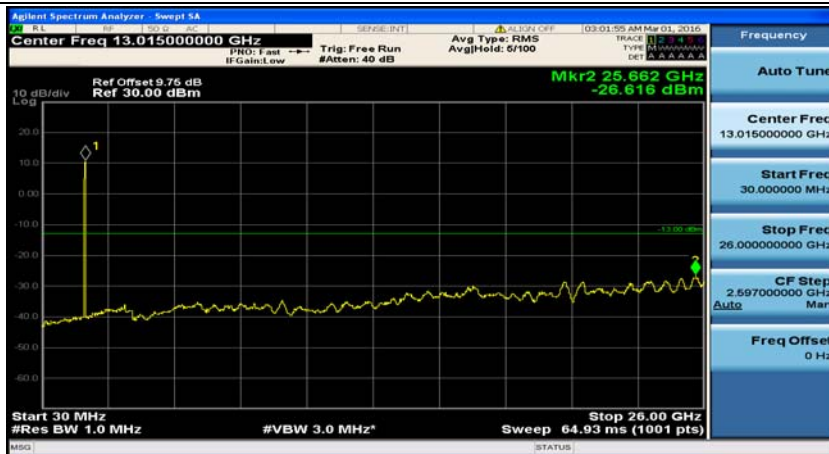

(Channel Bandwidth: 1.4 MHz)_HCH_QPSK_1RB#0

(Channel Bandwidth: 1.4 MHz)_HCH_QPSK_1RB#3

(Channel Bandwidth: 1.4 MHz)_LCH_16QAM_1RB#0

(Channel Bandwidth: 1.4 MHz)_LCH_16QAM_1RB#3

(Channel Bandwidth: 1.4 MHz)_MCH_16QAM_1RB#0