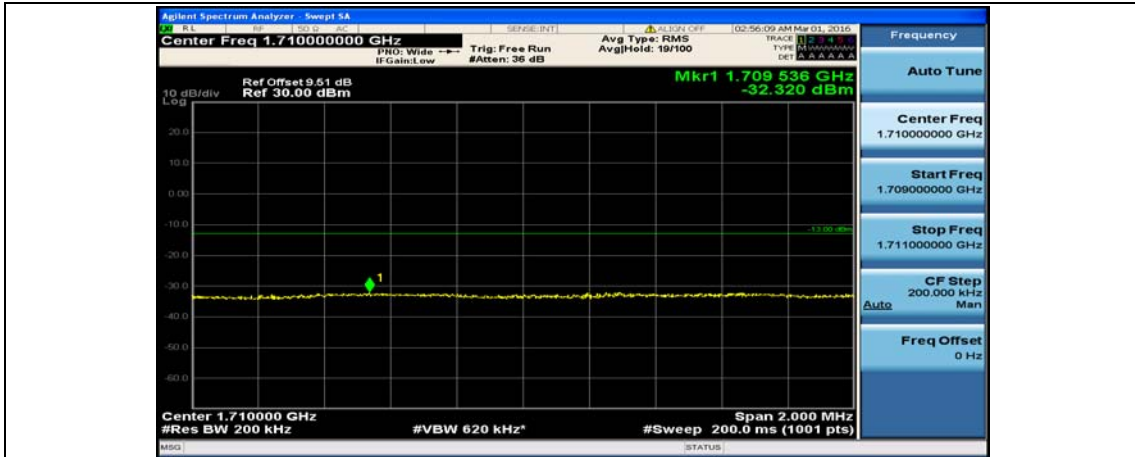

(Channel Bandwidth:20 MHz)_LCH_QPSK_50RB#25