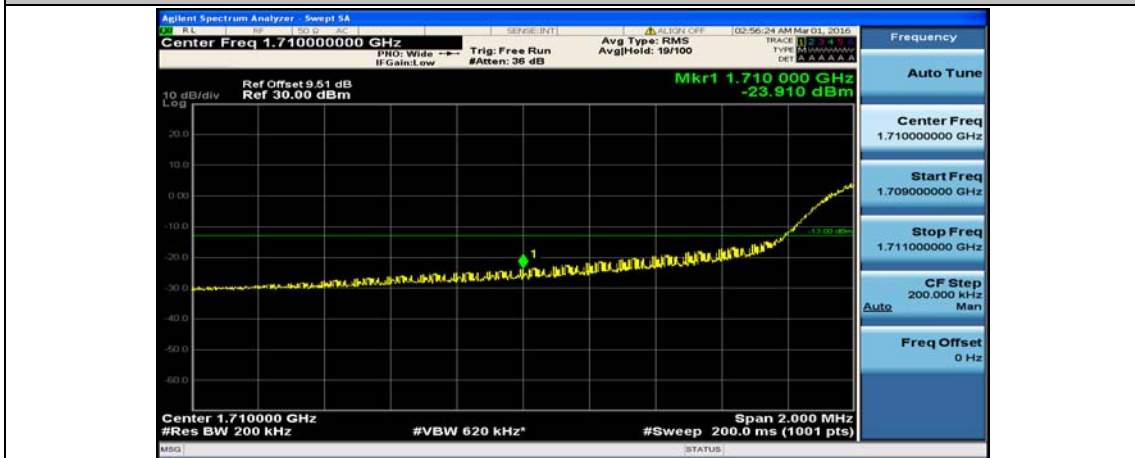

(Channel Bandwidth:20 MHz)_LCH_16QAM_50RB#0