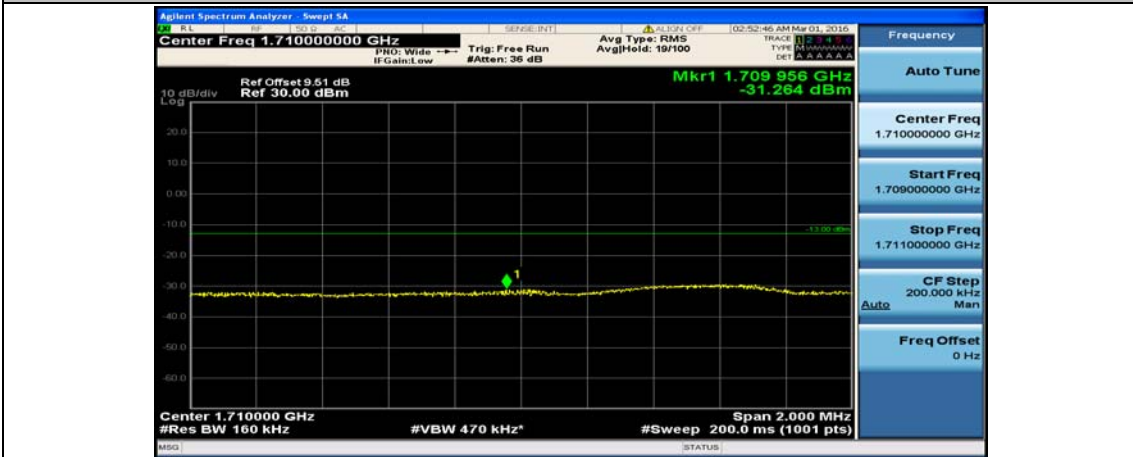

Channel Bandwidth: 10 MHz_HCH_16QAM_1RB#24

Channel Bandwidth: 10 MHz_HCH_16QAM_1RB#49

Channel Bandwidth: 10 MHz_HCH_16QAM_25RB#0

Channel Bandwidth: 15 MHz

(Channel Bandwidth:15 MHz)_LCH_QPSK_1RB#74

(Channel Bandwidth:15 MHz)_LCH_QPSK_37RB#0

(Channel Bandwidth:15 MHz)_LCH_QPSK_37RB#18

(Channel Bandwidth:15 MHz)_LCH_QPSK_37RB#38

(Channel Bandwidth:15 MHz)_LCH_QPSK_75RB#0

(Channel Bandwidth:15 MHz)_HCH_QPSK_1RB#0

(Channel Bandwidth:15 MHz)_HCH_QPSK_1RB#37