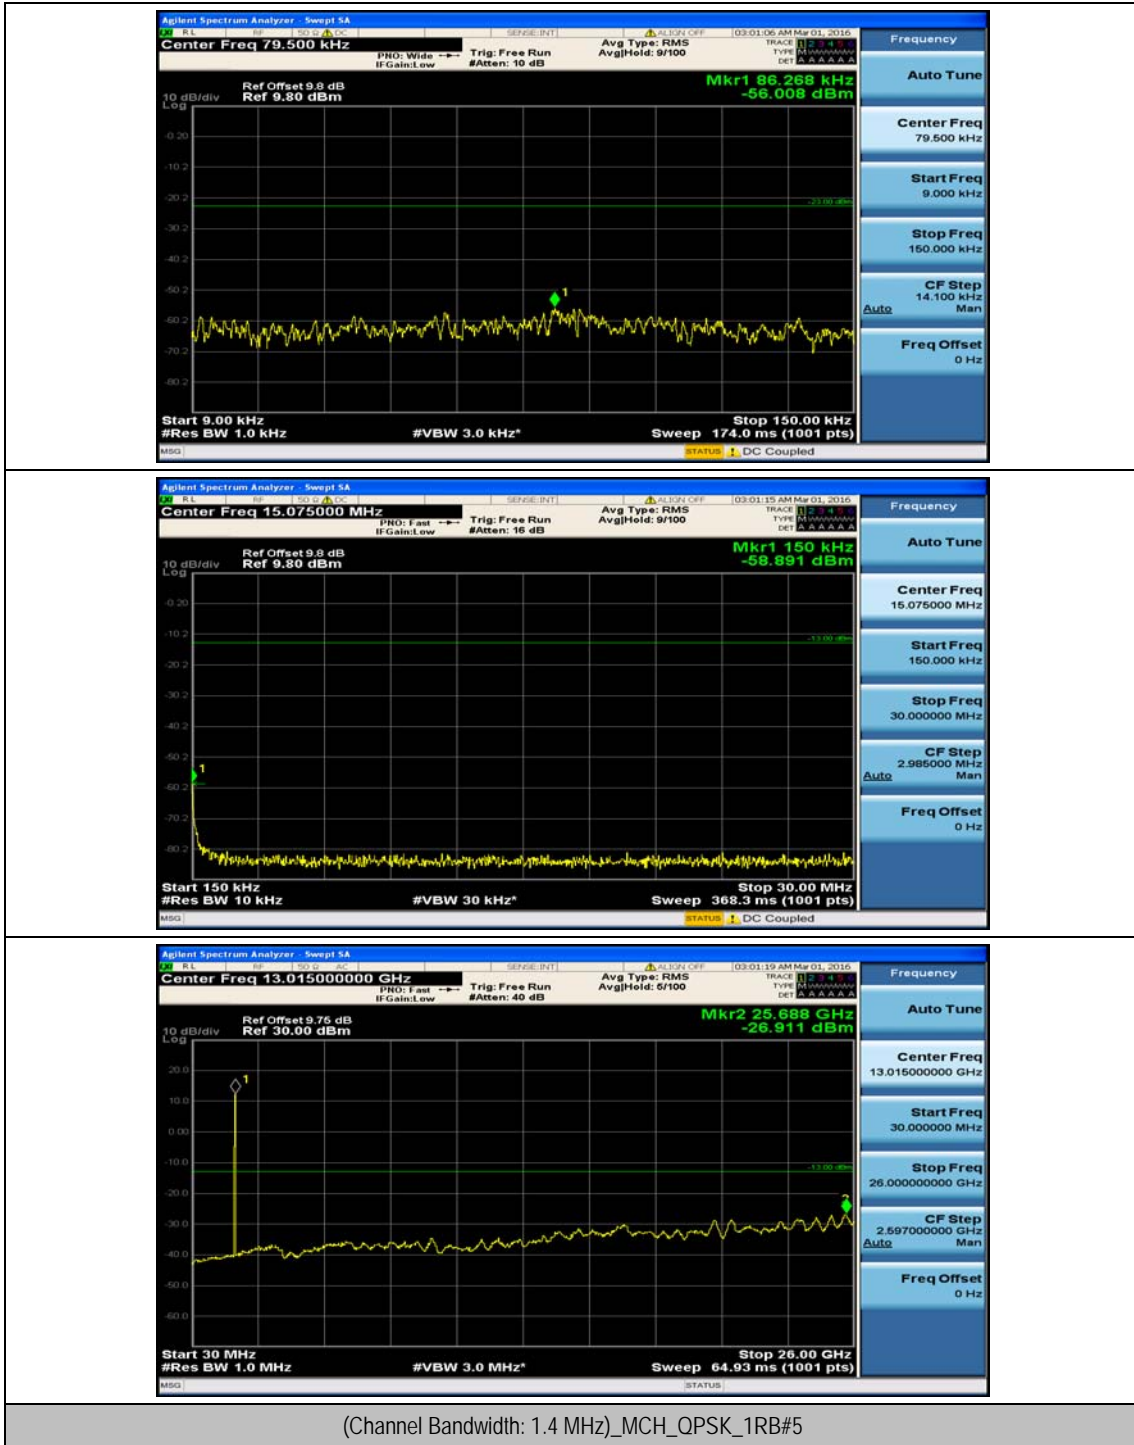

(Channel Bandwidth:20 MHz)_HCH_16QAM_100RB#0

Appendix E: Conducted Spurious Emission

Test Graphs

Channel Bandwidth: 1.4 MHz

(Channel Bandwidth: 1.4 MHz)_MCH_QPSK_1RB#0

(Channel Bandwidth: 1.4 MHz)_MCH_QPSK_1RB#3