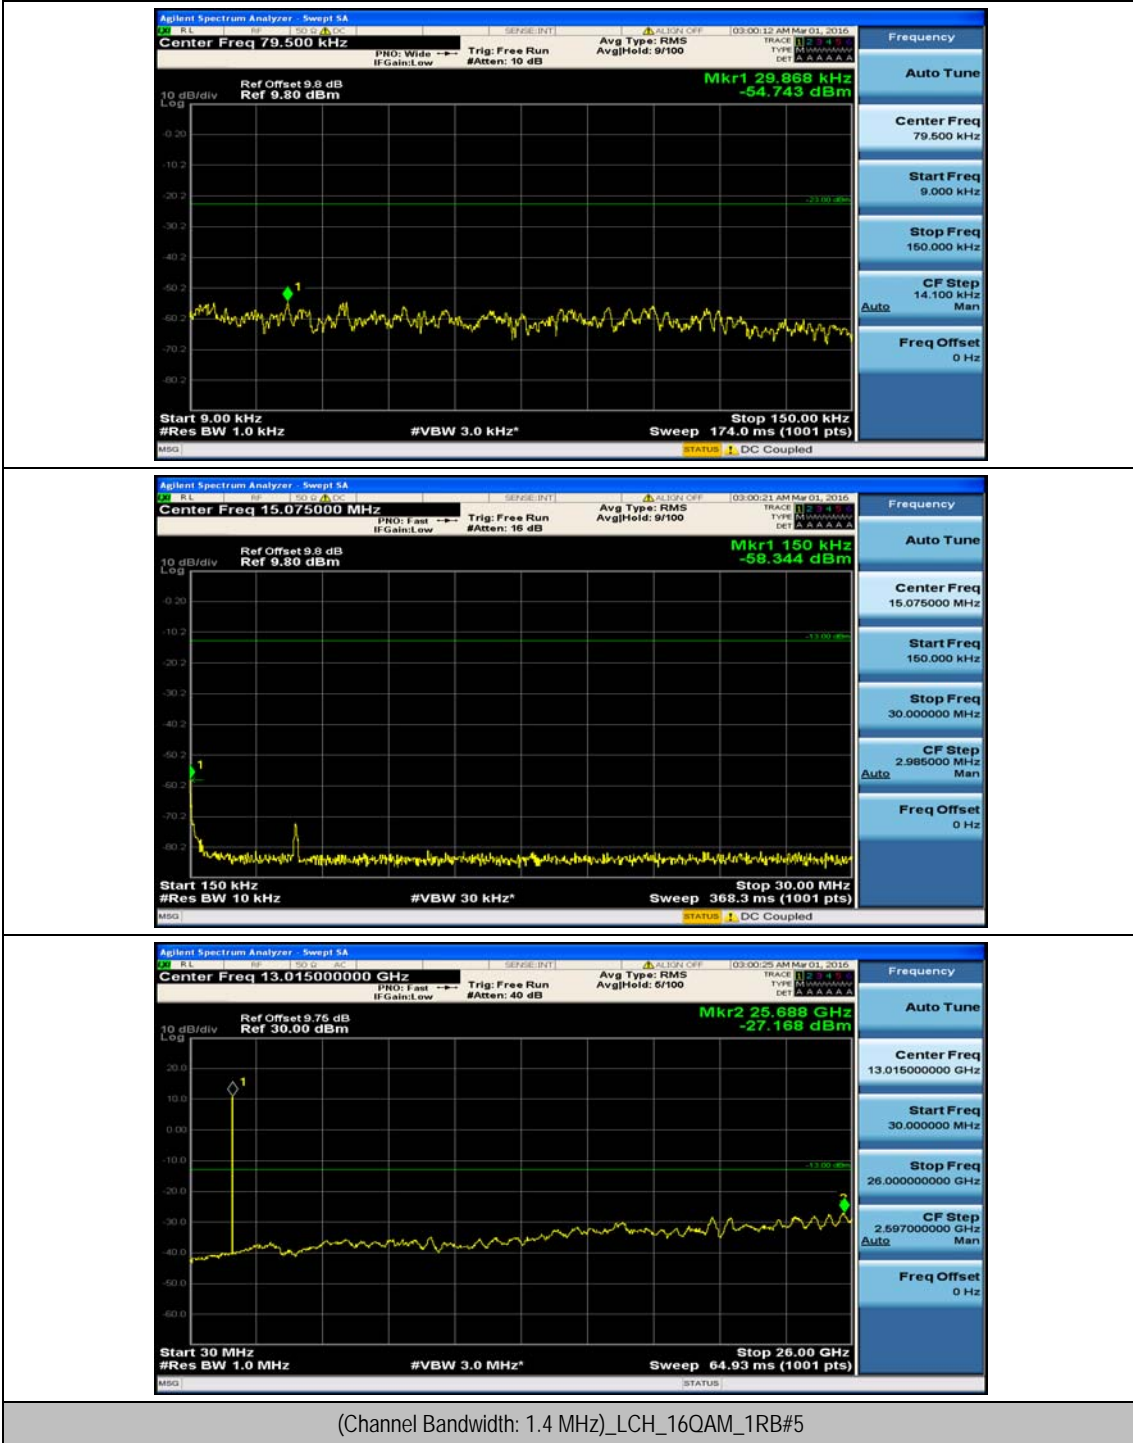

(Channel Bandwidth: 1.4 MHz)_HCH_QPSK_1RB#0

(Channel Bandwidth: 1.4 MHz)_HCH_QPSK_1RB#3

(Channel Bandwidth: 1.4 MHz)_LCH_16QAM_1RB#0

(Channel Bandwidth: 1.4 MHz)_LCH_16QAM_1RB#3

(Channel Bandwidth: 1.4 MHz)_MCH_16QAM_1RB#0