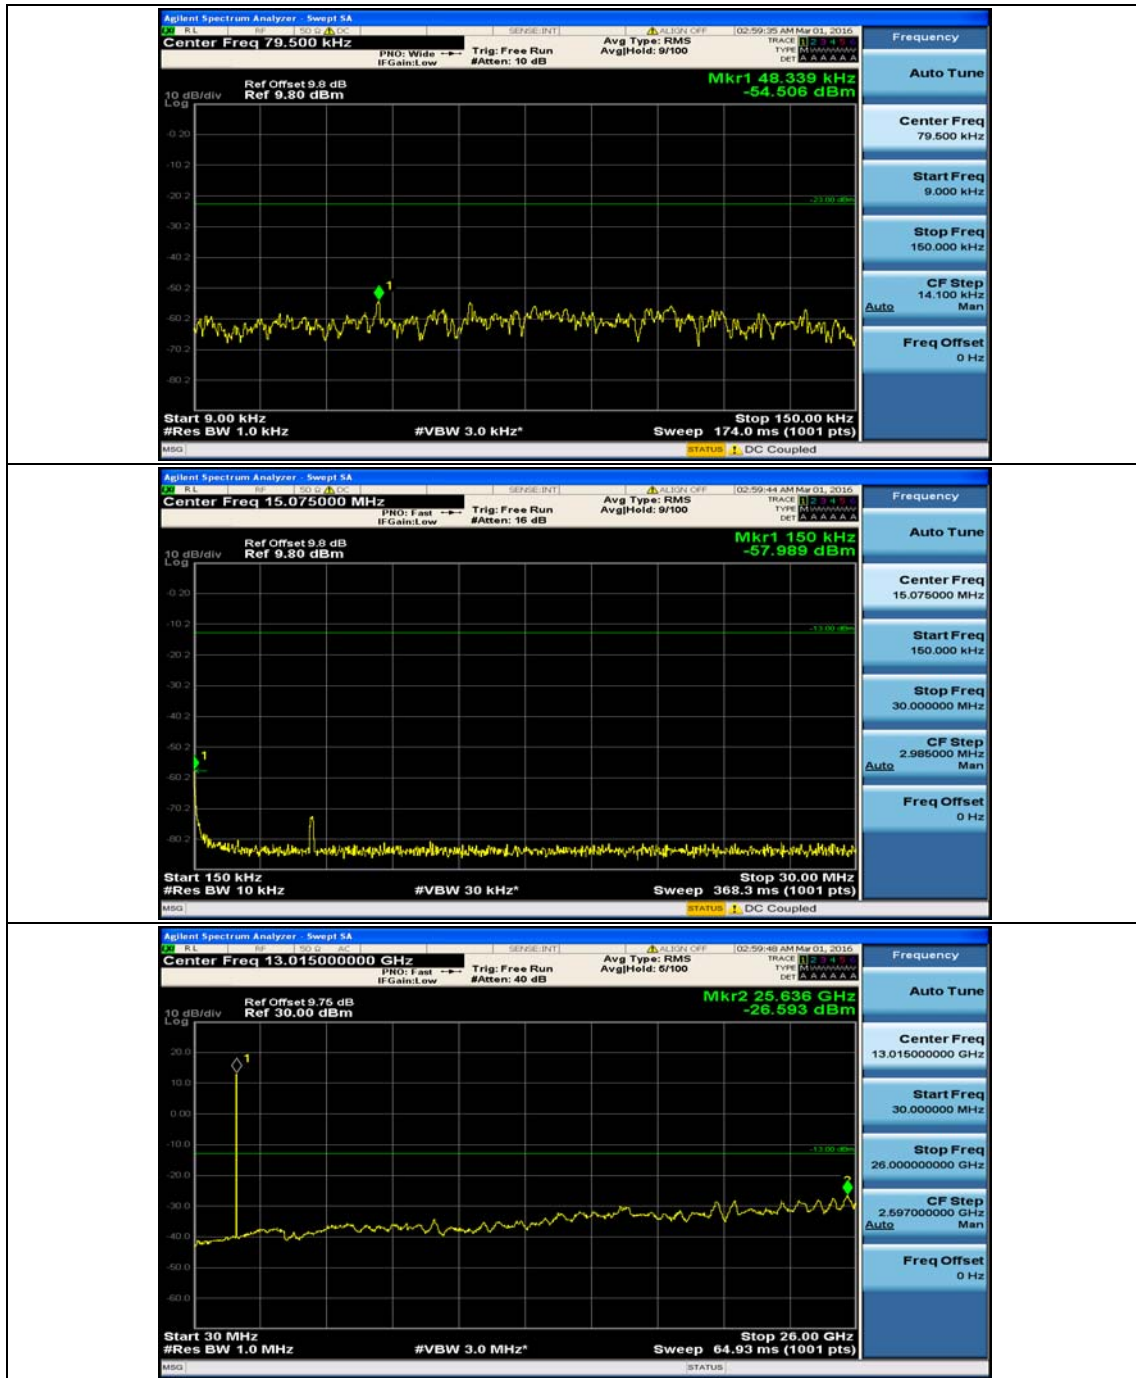

(Channel Bandwidth:20 MHz)_HCH_16QAM_100RB#0

Appendix E: Conducted Spurious Emission

Test Graphs

Channel Bandwidth: 1.4 MHz

(Channel Bandwidth: 1.4 MHz)_MCH_QPSK_1RB#0

(Channel Bandwidth: 1.4 MHz)_MCH_QPSK_1RB#3