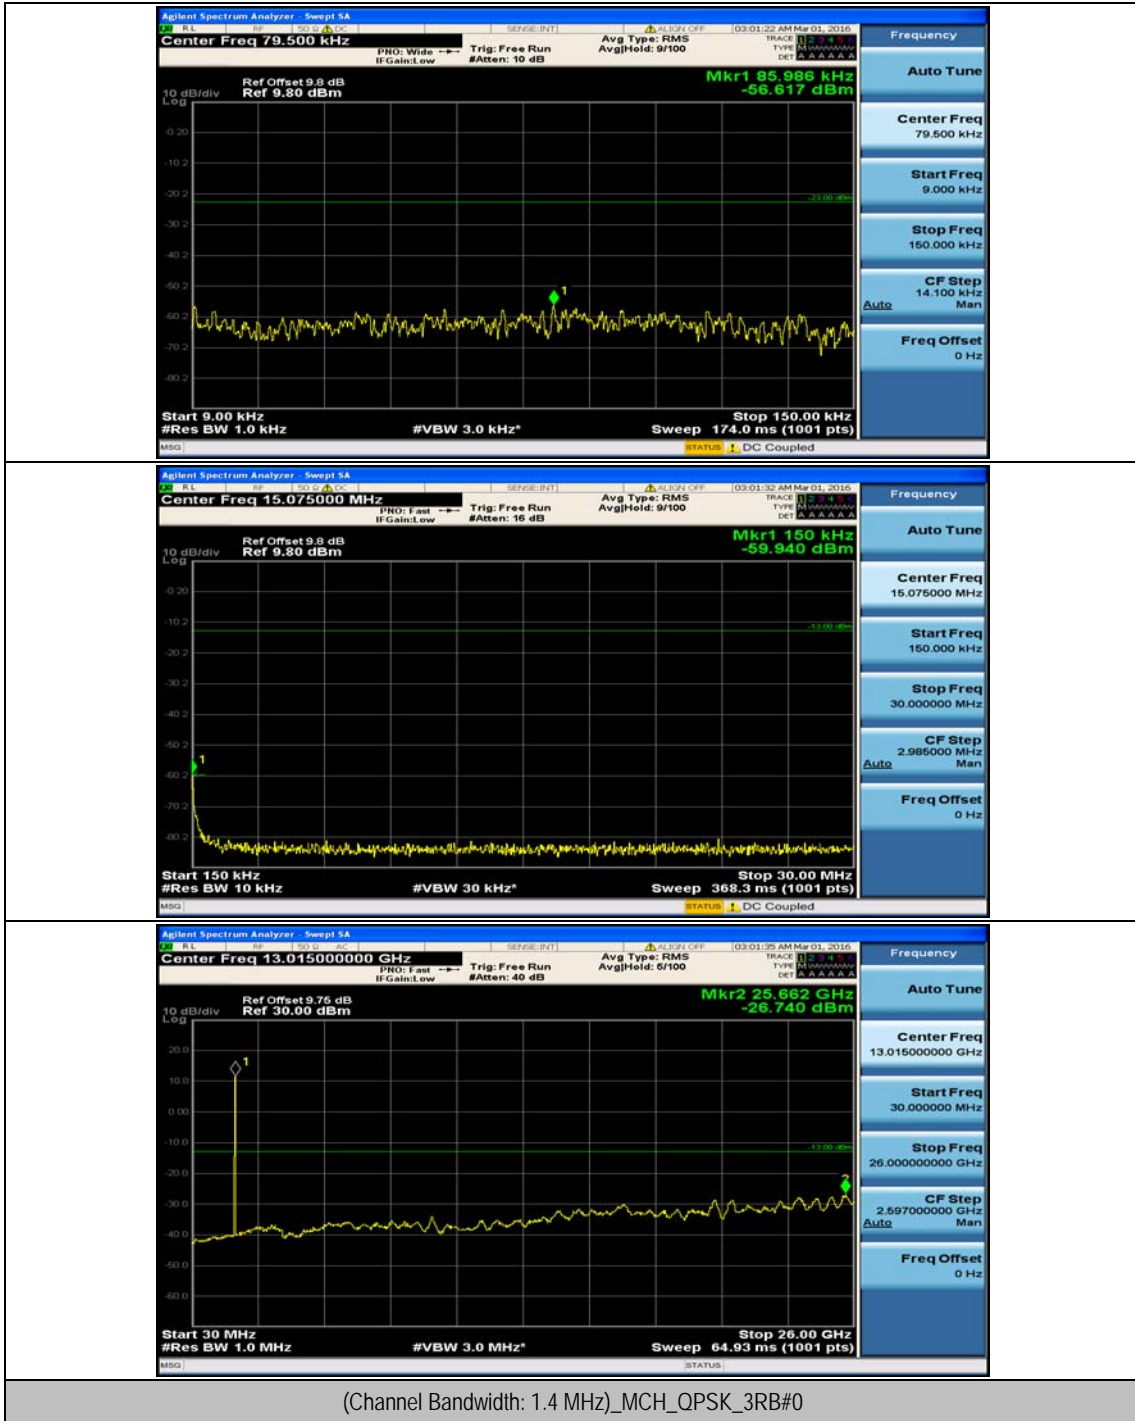

(Channel Bandwidth:20 MHz)_HCH_16QAM_100RB#0

Appendix E: Conducted Spurious Emission

Test Graphs

Channel Bandwidth: 1.4 MHz

(Channel Bandwidth: 1.4 MHz)_MCH_QPSK_1RB#0

(Channel Bandwidth: 1.4 MHz)_MCH_QPSK_1RB#3