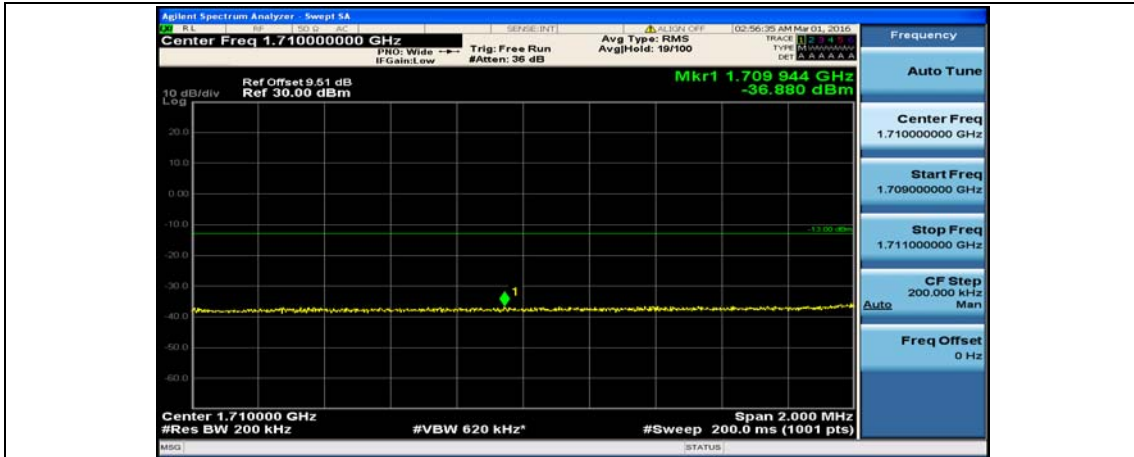

(Channel Bandwidth:20 MHz)_LCH_16QAM_50RB#50