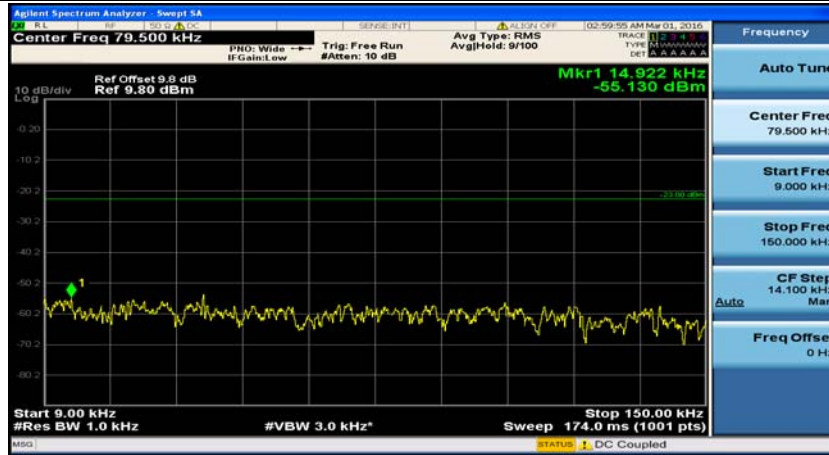

(Channel Bandwidth: 1.4 MHz)_HCH_QPSK_1RB#0

(Channel Bandwidth: 1.4 MHz)_HCH_QPSK_1RB#3

(Channel Bandwidth: 1.4 MHz)_LCH_16QAM_1RB#0

(Channel Bandwidth: 1.4 MHz)_LCH_16QAM_1RB#3

(Channel Bandwidth: 1.4 MHz)_MCH_16QAM_1RB#0