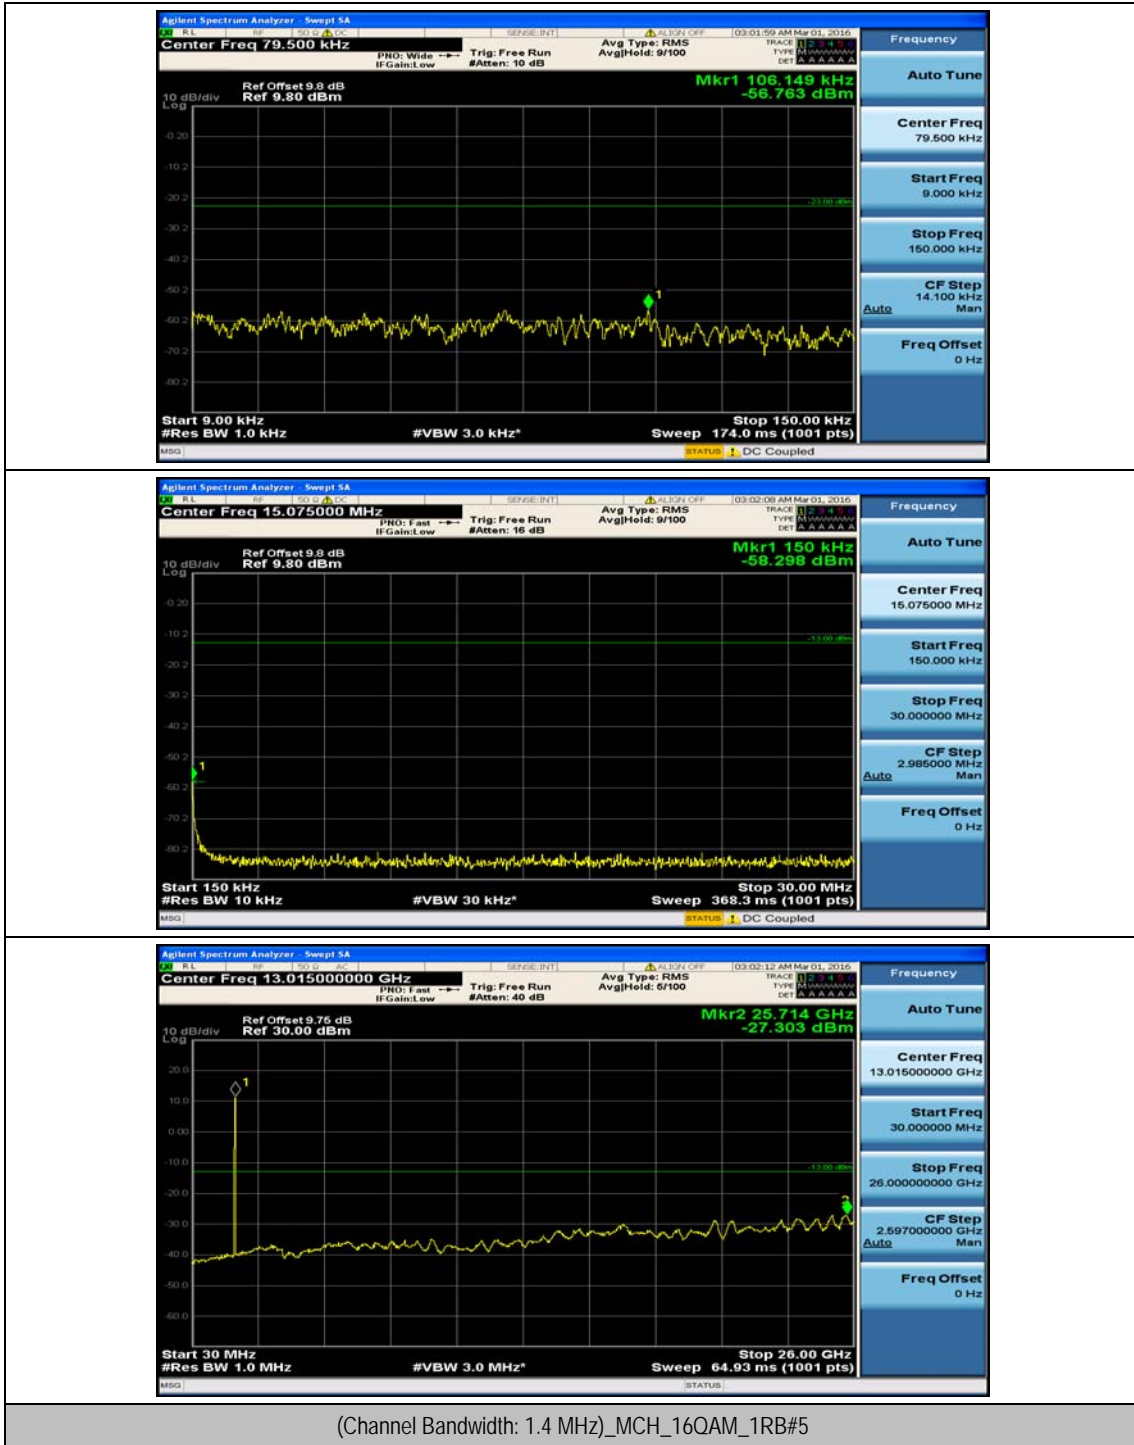

(Channel Bandwidth: 1.4 MHz)_MCH_16QAM_1RB#3