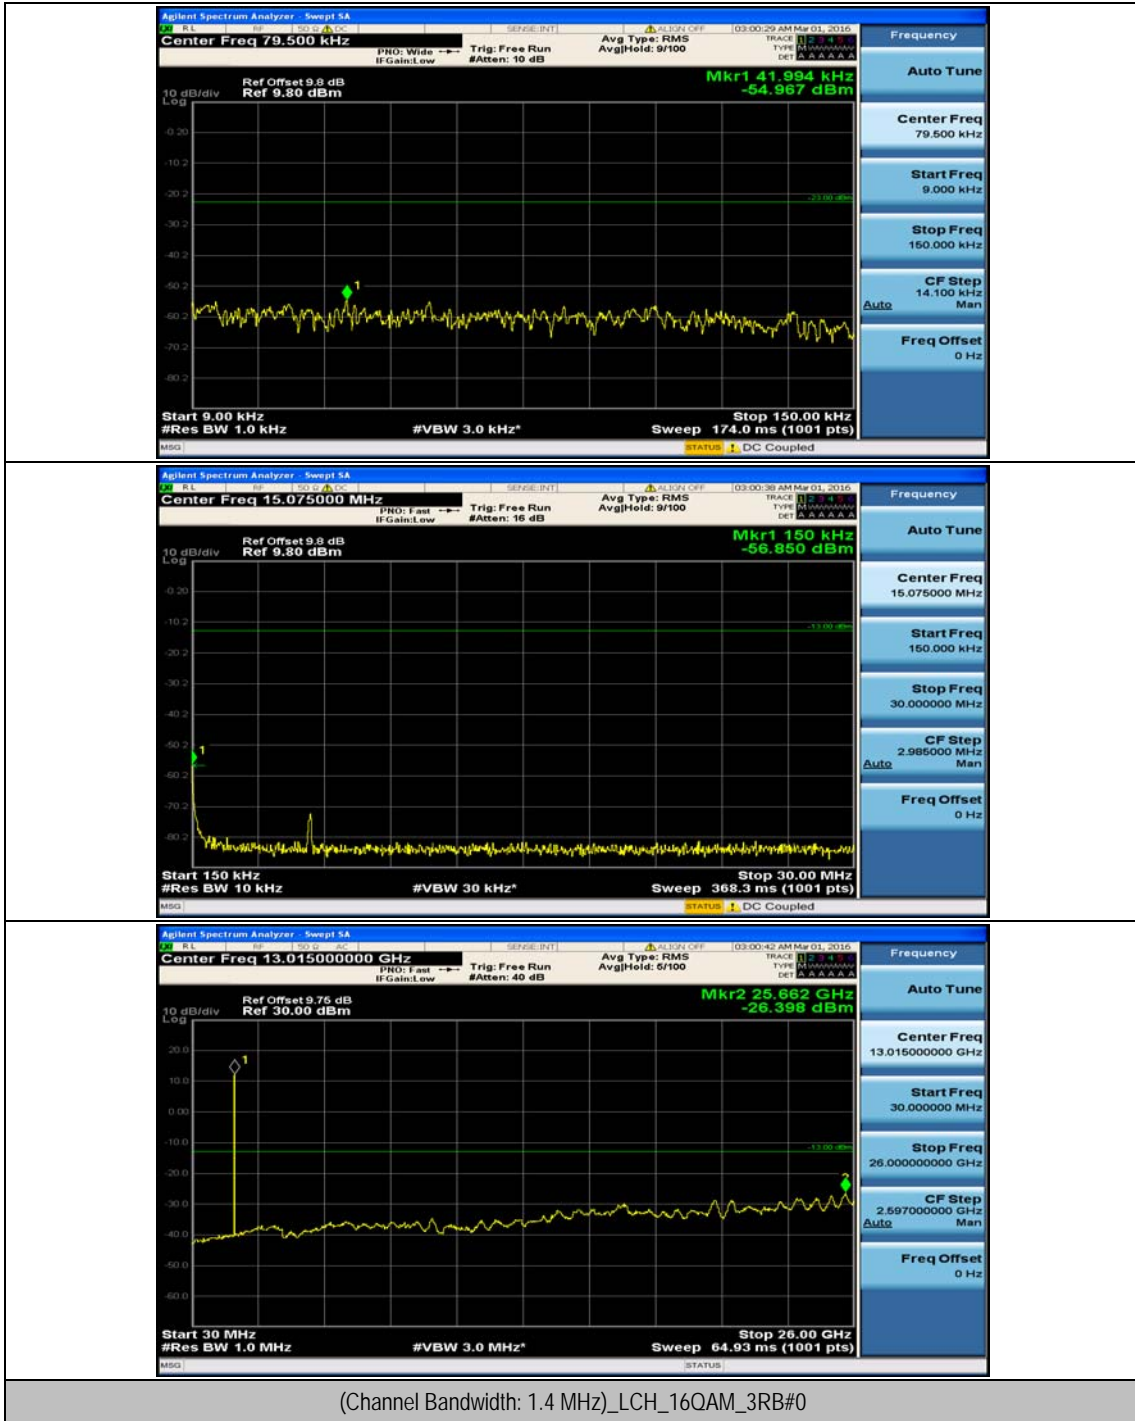

(Channel Bandwidth: 1.4 MHz)_HCH_QPSK_1RB#0

(Channel Bandwidth: 1.4 MHz)_HCH_QPSK_1RB#3

(Channel Bandwidth: 1.4 MHz)_LCH_16QAM_1RB#0

(Channel Bandwidth: 1.4 MHz)_LCH_16QAM_1RB#3

(Channel Bandwidth: 1.4 MHz)_MCH_16QAM_1RB#0