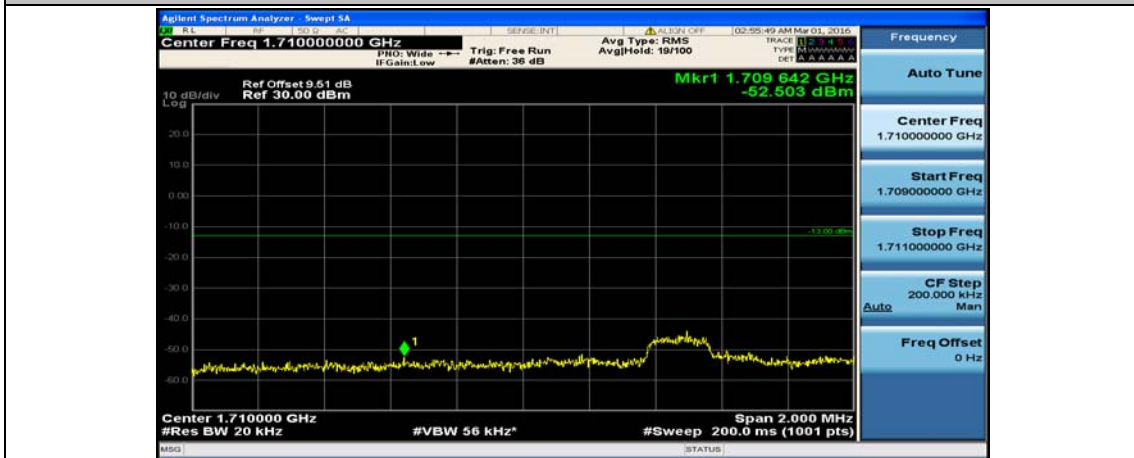

(Channel Bandwidth:20 MHz)_HCH_QPSK_50RB#50

(Channel Bandwidth:20 MHz)_HCH_QPSK_100RB#0

(Channel Bandwidth:20 MHz)_LCH_16QAM_1RB#0

(Channel Bandwidth:20 MHz)_LCH_16QAM_1RB#49

(Channel Bandwidth:20 MHz)_LCH_16QAM_1RB#99