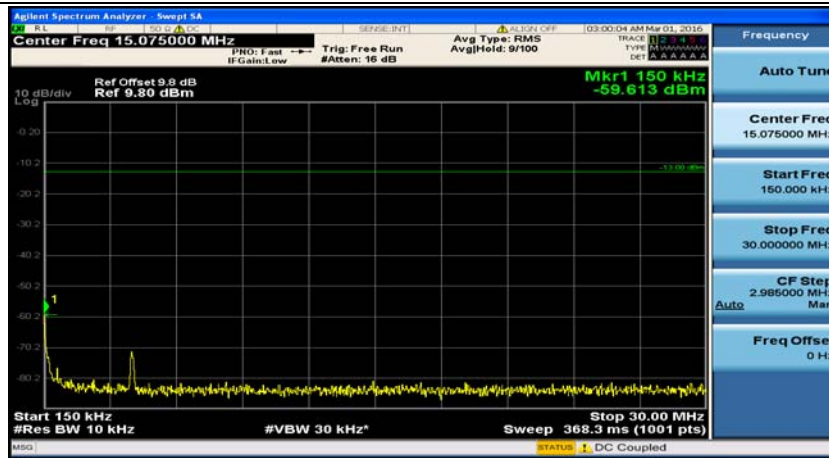

(Channel Bandwidth: 1.4 MHz)_HCH_QPSK_1RB#0

(Channel Bandwidth: 1.4 MHz)_HCH_QPSK_1RB#3

(Channel Bandwidth: 1.4 MHz)_LCH_16QAM_1RB#0

(Channel Bandwidth: 1.4 MHz)_LCH_16QAM_1RB#3

(Channel Bandwidth: 1.4 MHz)_MCH_16QAM_1RB#0