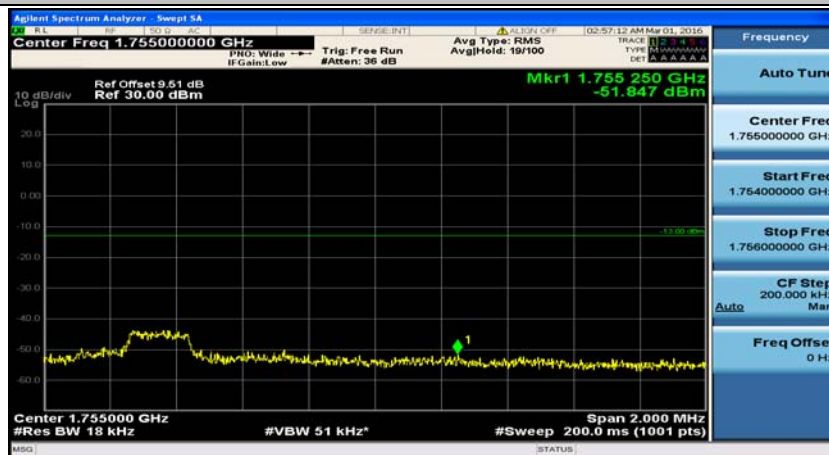

(Channel Bandwidth:20 MHz)_HCH_QPSK_1RB#49