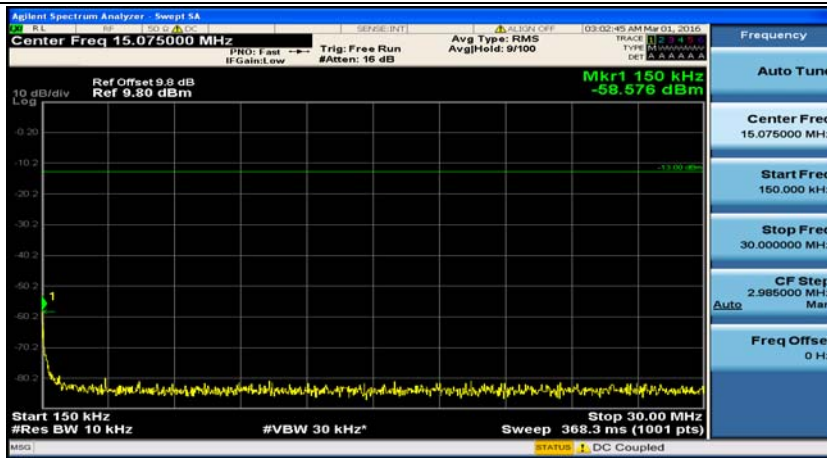

(Channel Bandwidth: 1.4 MHz)_HCH_QPSK_1RB#0