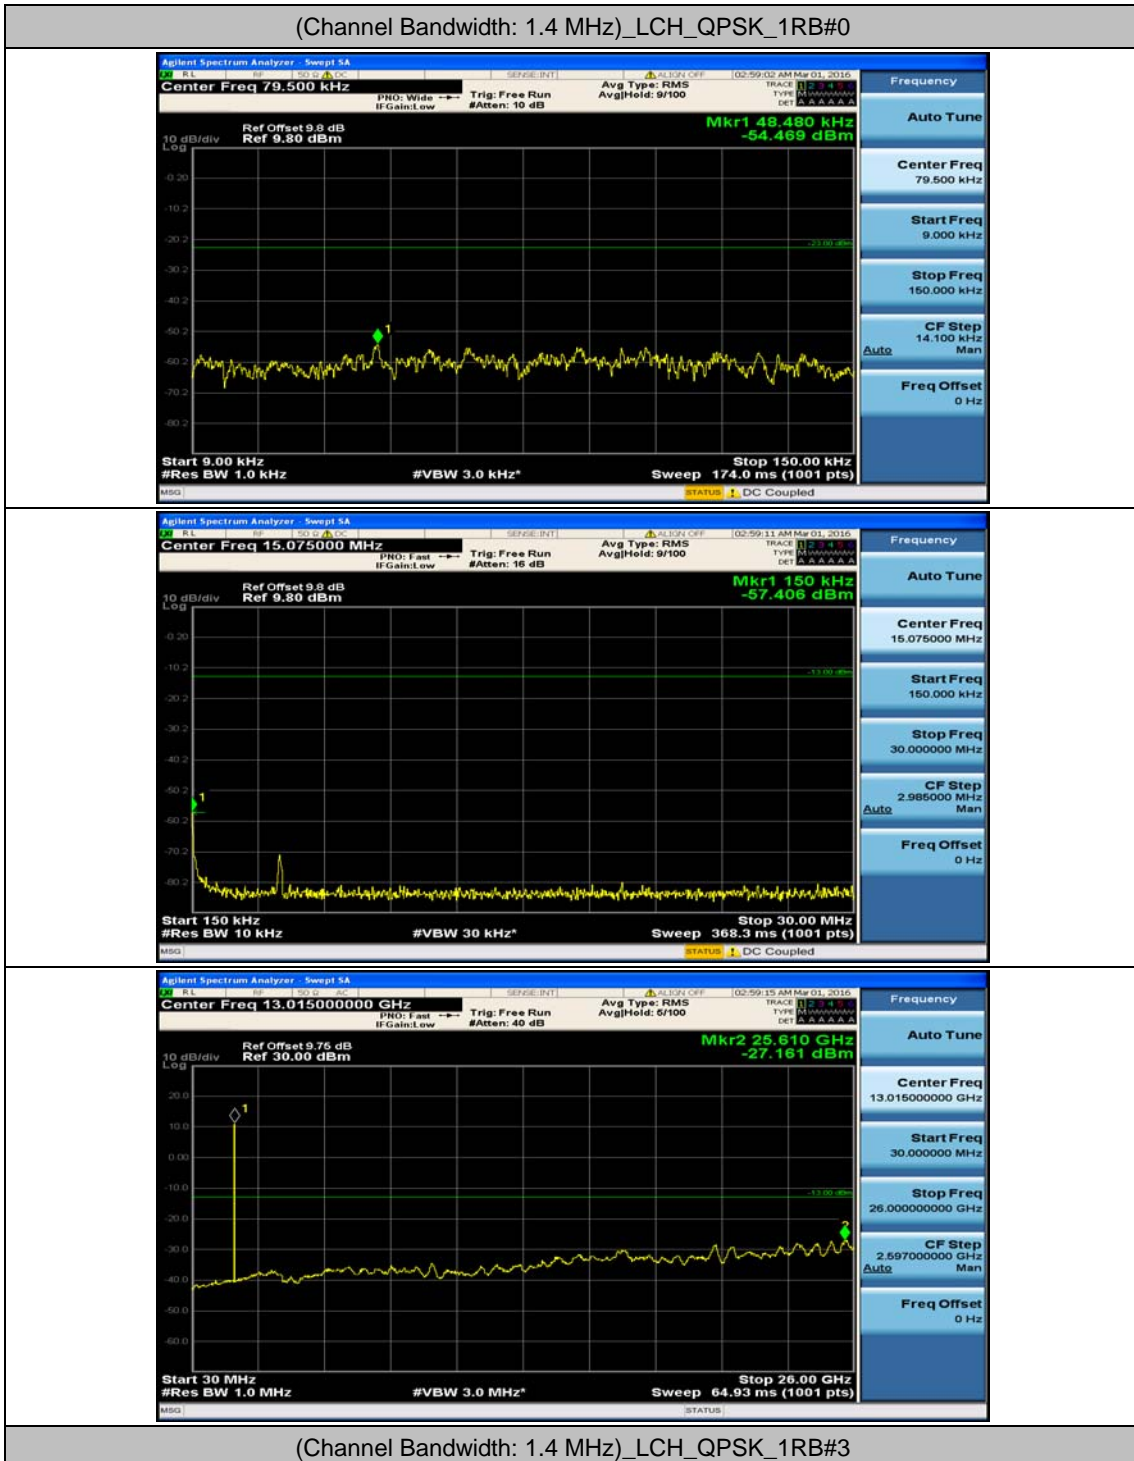

Appendix E: Conducted Spurious Emission

Test Graphs

Channel Bandwidth: 1.4 MHz