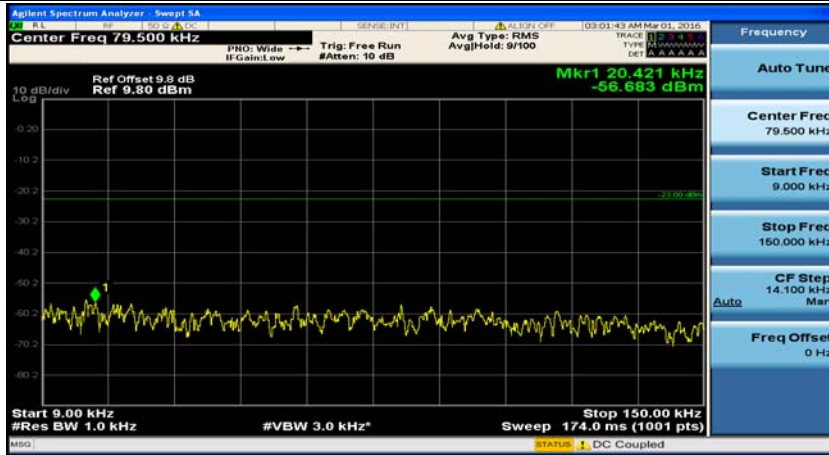

(Channel Bandwidth: 1.4 MHz)_HCH_QPSK_1RB#0

(Channel Bandwidth: 1.4 MHz)_HCH_QPSK_1RB#3

(Channel Bandwidth: 1.4 MHz)_LCH_16QAM_1RB#0

(Channel Bandwidth: 1.4 MHz)_LCH_16QAM_1RB#3

(Channel Bandwidth: 1.4 MHz)_MCH_16QAM_1RB#0