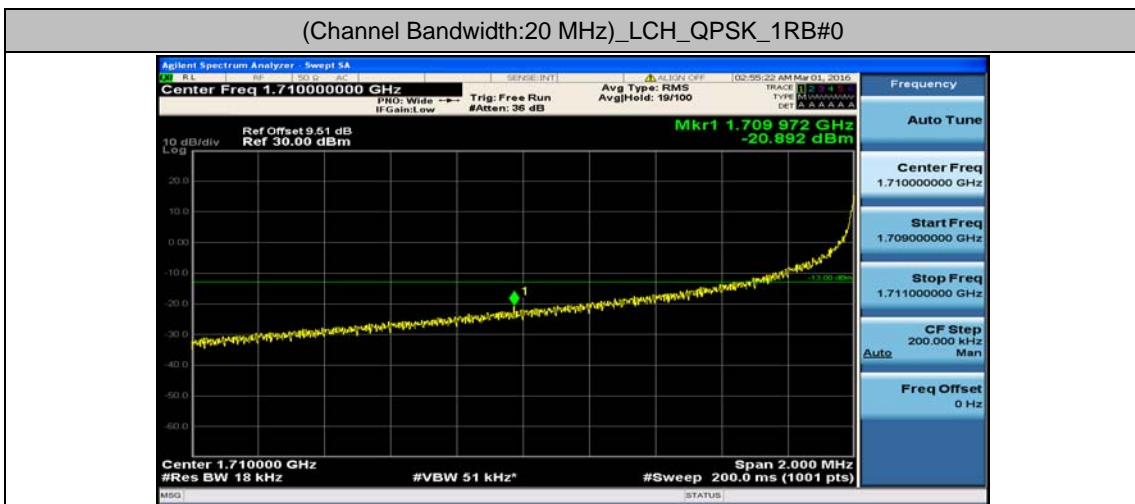

(Channel Bandwidth:15 MHz)_HCH_16QAM_37RB#0

(Channel Bandwidth:15 MHz)_HCH_16QAM_37RB#18

(Channel Bandwidth:15 MHz)_HCH_16QAM_37RB#38

(Channel Bandwidth:15 MHz)_HCH_16QAM_75RB#0

Channel Bandwidth: 20 MHz

(Channel Bandwidth:20 MHz)_LCH_QPSK_1RB#49