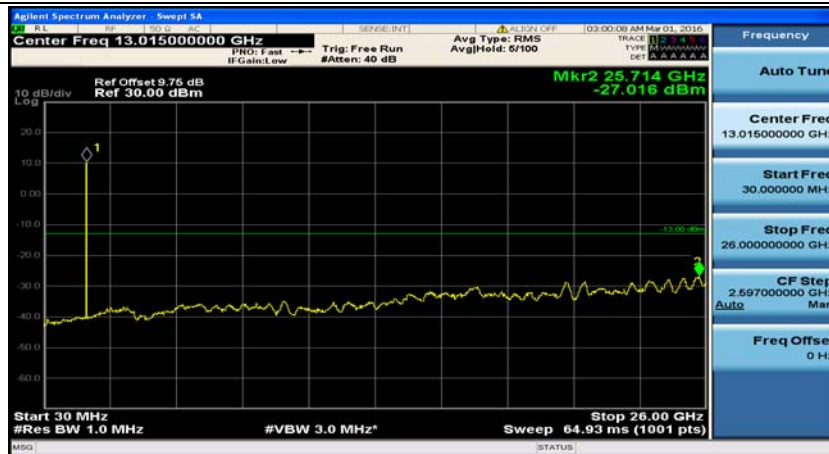

(Channel Bandwidth: 1.4 MHz)_HCH_QPSK_1RB#0

(Channel Bandwidth: 1.4 MHz)_HCH_QPSK_1RB#3

(Channel Bandwidth: 1.4 MHz)_LCH_16QAM_1RB#0

(Channel Bandwidth: 1.4 MHz)_LCH_16QAM_1RB#3

(Channel Bandwidth: 1.4 MHz)_MCH_16QAM_1RB#0