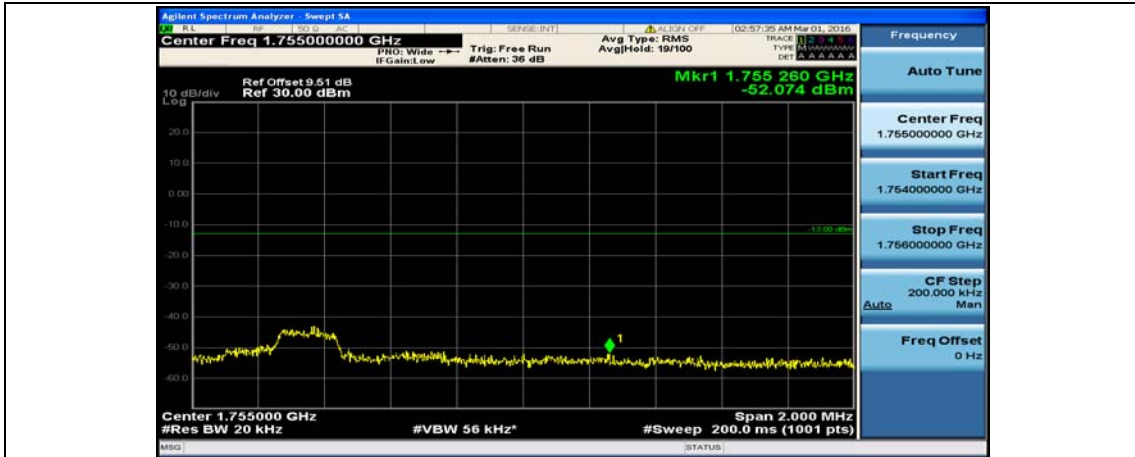

(Channel Bandwidth:20 MHz)_HCH_16QAM_1RB#49