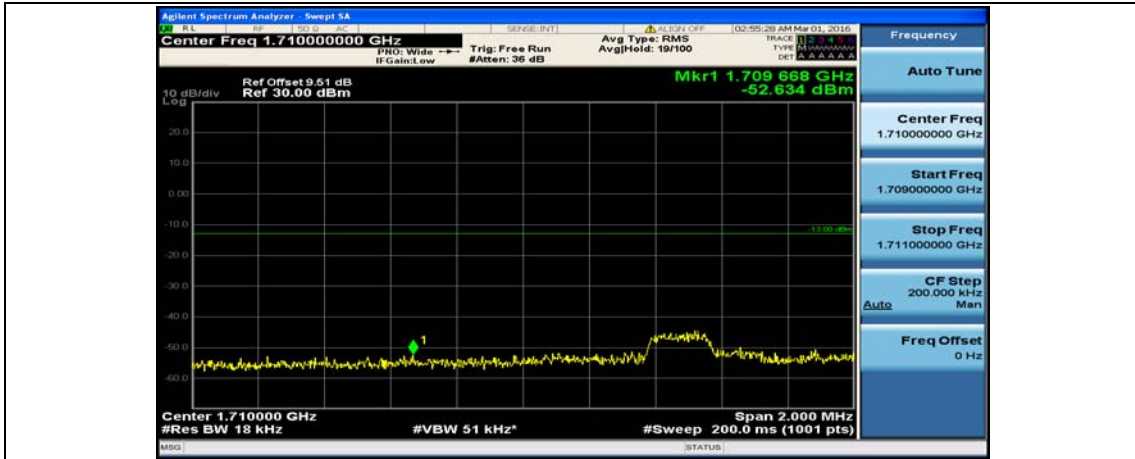

(Channel Bandwidth:15 MHz)_HCH_16QAM_37RB#0

(Channel Bandwidth:15 MHz)_HCH_16QAM_37RB#18

(Channel Bandwidth:15 MHz)_HCH_16QAM_37RB#38

(Channel Bandwidth:15 MHz)_HCH_16QAM_75RB#0

Channel Bandwidth: 20 MHz

(Channel Bandwidth:20 MHz)_LCH_QPSK_1RB#49