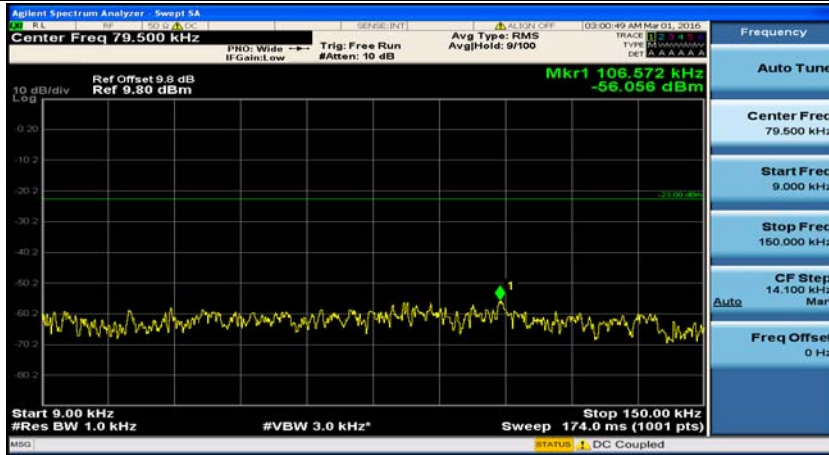

(Channel Bandwidth:20 MHz)_HCH_16QAM_100RB#0

Appendix E: Conducted Spurious Emission

Test Graphs

Channel Bandwidth: 1.4 MHz

(Channel Bandwidth: 1.4 MHz)_MCH_QPSK_1RB#0

(Channel Bandwidth: 1.4 MHz)_MCH_QPSK_1RB#3