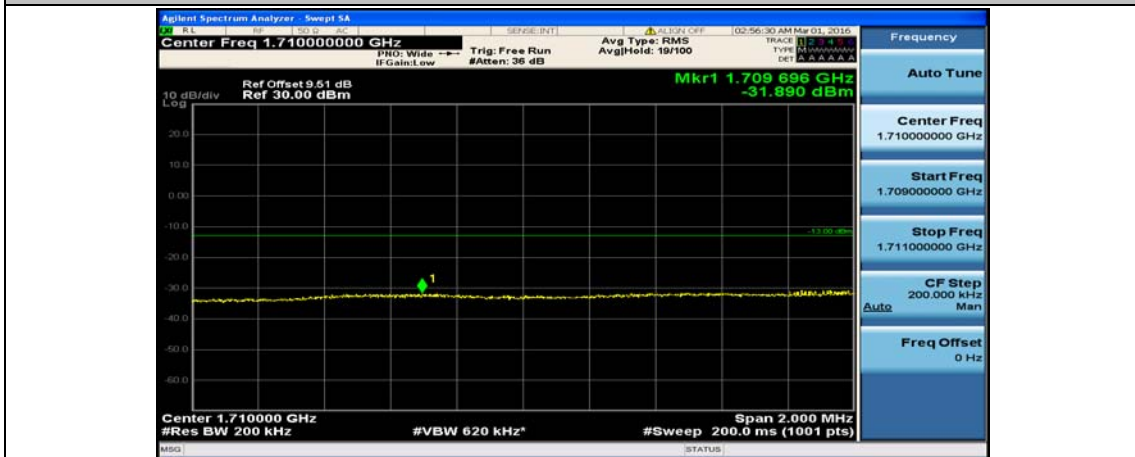

(Channel Bandwidth:20 MHz)_LCH_16QAM_50RB#25