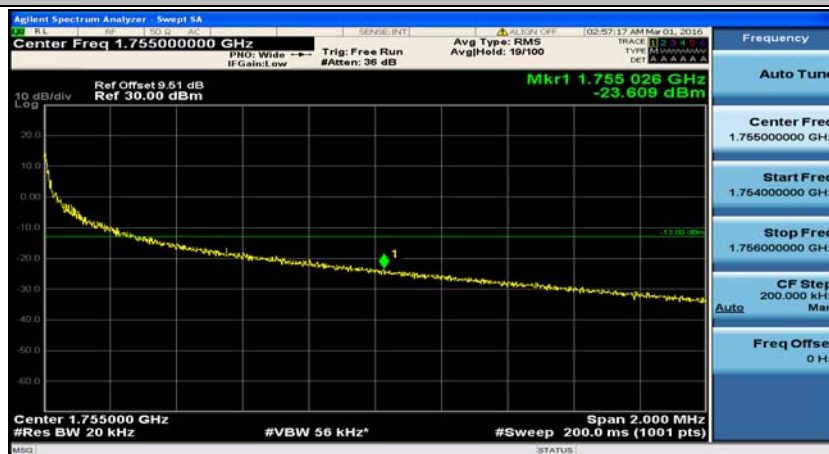

(Channel Bandwidth:20 MHz)_HCH_QPSK_1RB#99