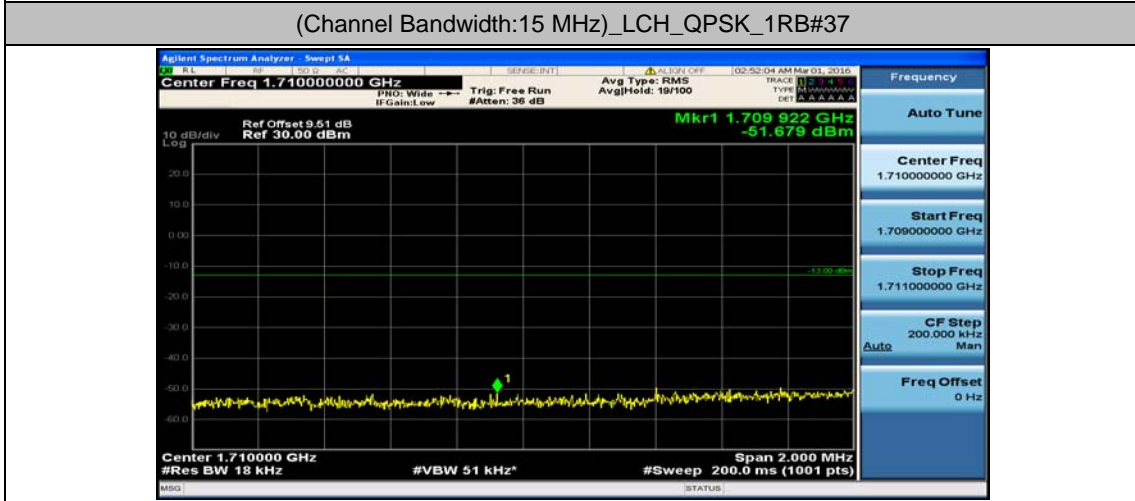

Channel Bandwidth: 10 MHz_HCH_16QAM_1RB#24

Channel Bandwidth: 10 MHz_HCH_16QAM_1RB#49

Channel Bandwidth: 10 MHz_HCH_16QAM_25RB#0

Channel Bandwidth: 15 MHz

(Channel Bandwidth:15 MHz)_LCH_QPSK_1RB#74

(Channel Bandwidth:15 MHz)_LCH_QPSK_37RB#0