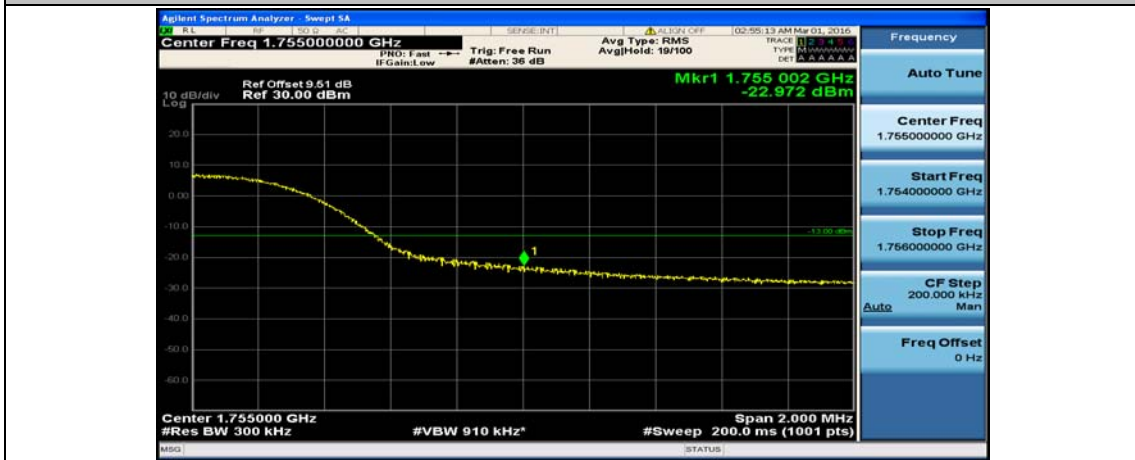

(Channel Bandwidth:15 MHz)_HCH_16QAM_37RB#0

(Channel Bandwidth:15 MHz)_HCH_16QAM_37RB#18

(Channel Bandwidth:15 MHz)_HCH_16QAM_37RB#38

(Channel Bandwidth:15 MHz)_HCH_16QAM_75RB#0

Channel Bandwidth: 20 MHz

(Channel Bandwidth:20 MHz)_LCH_QPSK_1RB#49