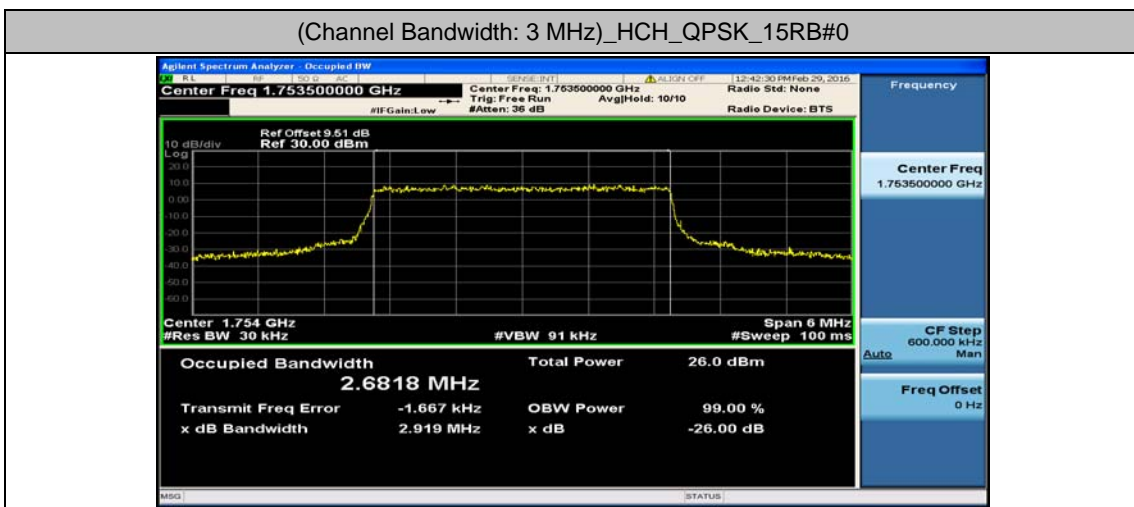

Test Graphs

Channel Bandwidth: 1.4 MHz

(Channel Bandwidth: 1.4 MHz)_LCH_16QAM_6RB#0

(Channel Bandwidth: 1.4 MHz)_MCH_16QAM_6RB#0

(Channel Bandwidth: 1.4 MHz)_HCH_16QAM_6RB#0

Channel Bandwidth: 3 MHz

(Channel Bandwidth: 3 MHz)_LCH_16QAM_15RB#0