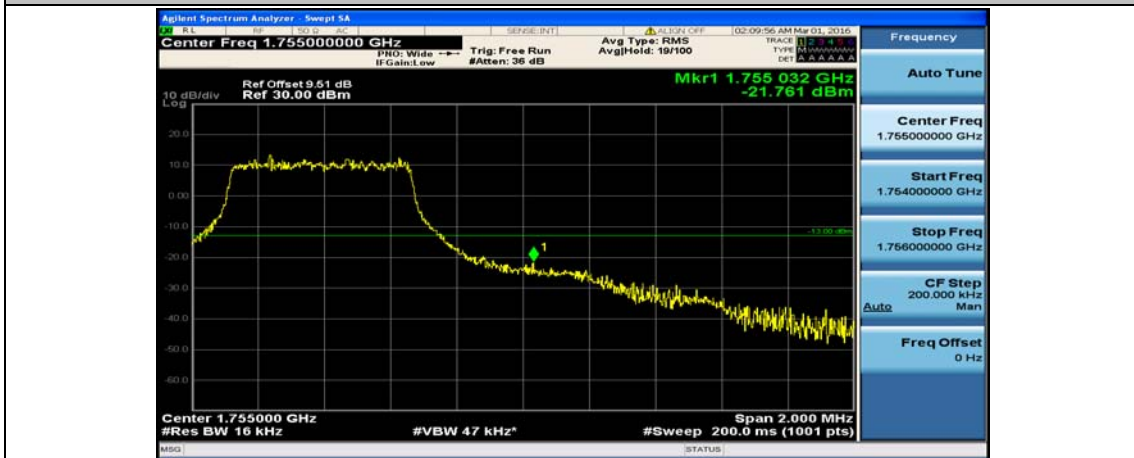

(Channel Bandwidth: 1.4 MHz)_HCH_16QAM_3RB#2