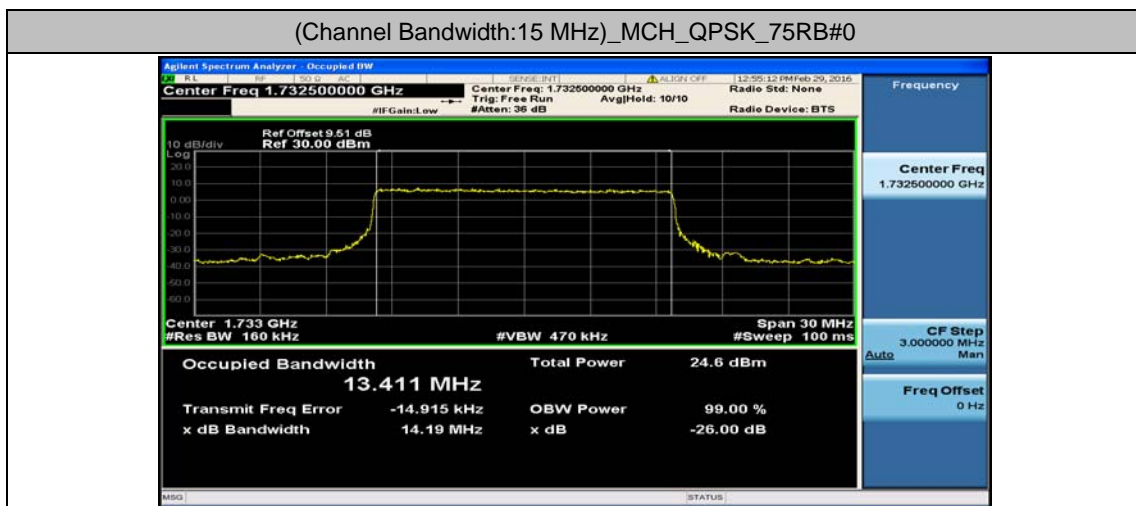

(Channel Bandwidth: 5 MHz)_LCH_16QAM_25RB#0

(Channel Bandwidth: 5 MHz)_MCH_16QAM_25RB#0

(Channel Bandwidth: 5 MHz)_HCH_16QAM_25RB#0

Channel Bandwidth: 10 MHz

Channel Bandwidth: 15 MHz

(Channel Bandwidth:15 MHz)_LCH_16QAM_75RB#0

(Channel Bandwidth:15 MHz)_MCH_16QAM_75RB#0

(Channel Bandwidth:15 MHz)_HCH_16QAM_75RB#0

Channel Bandwidth: 20 MHz

(Channel Bandwidth:20 MHz)_LCH_QPSK_100RB#0

(Channel Bandwidth:20 MHz)_MCH_QPSK_100RB#0

(Channel Bandwidth:20 MHz)_HCH_QPSK_100RB#0