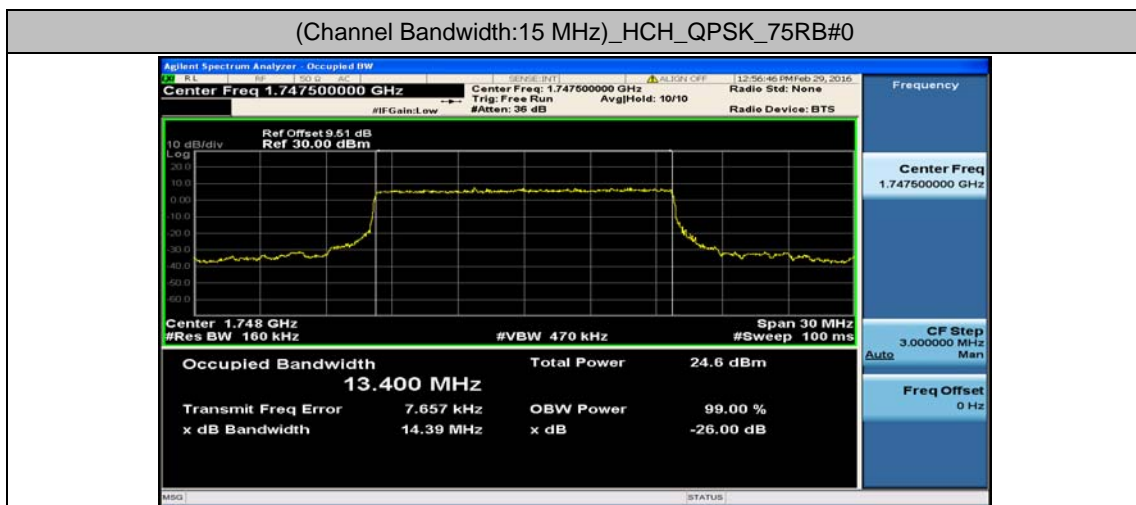

(Channel Bandwidth: 5 MHz)_LCH_16QAM_25RB#0

(Channel Bandwidth: 5 MHz)_MCH_16QAM_25RB#0

(Channel Bandwidth: 5 MHz)_HCH_16QAM_25RB#0

Channel Bandwidth: 10 MHz

Channel Bandwidth: 15 MHz

(Channel Bandwidth:15 MHz)_LCH_16QAM_75RB#0

(Channel Bandwidth:15 MHz)_MCH_16QAM_75RB#0

(Channel Bandwidth:15 MHz)_HCH_16QAM_75RB#0

Channel Bandwidth: 20 MHz

(Channel Bandwidth:20 MHz)_LCH_QPSK_100RB#0

(Channel Bandwidth:20 MHz)_MCH_QPSK_100RB#0

(Channel Bandwidth:20 MHz)_HCH_QPSK_100RB#0