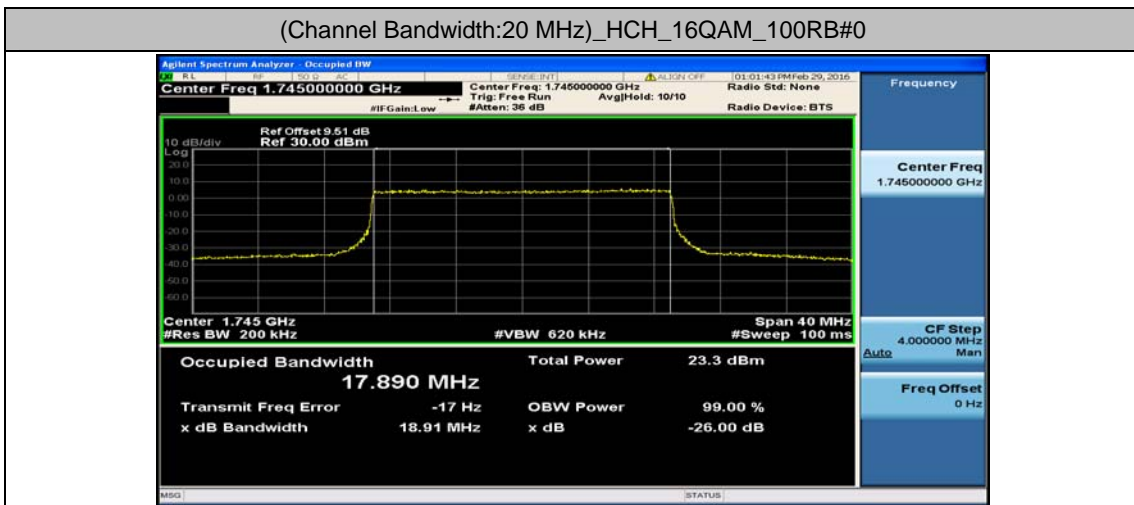

(Channel Bandwidth:15 MHz)_MCH_16QAM_75RB#0

(Channel Bandwidth:15 MHz)_HCH_16QAM_75RB#0

Channel Bandwidth: 20 MHz

(Channel Bandwidth:20 MHz)_LCH_QPSK_100RB#0

(Channel Bandwidth:20 MHz)_MCH_QPSK_100RB#0

(Channel Bandwidth:20 MHz)_HCH_QPSK_100RB#0

(Channel Bandwidth:20 MHz)_LCH_16QAM_100RB#0

(Channel Bandwidth:20 MHz)_MCH_16QAM_100RB#0

(Channel Bandwidth:20 MHz)_HCH_16QAM_100RB#0

Appendix D: Band Edge

Test Graphs

Channel Bandwidth: 1.4 MHz

(Channel Bandwidth: 1.4 MHz)_LCH_QPSK_3RB#0