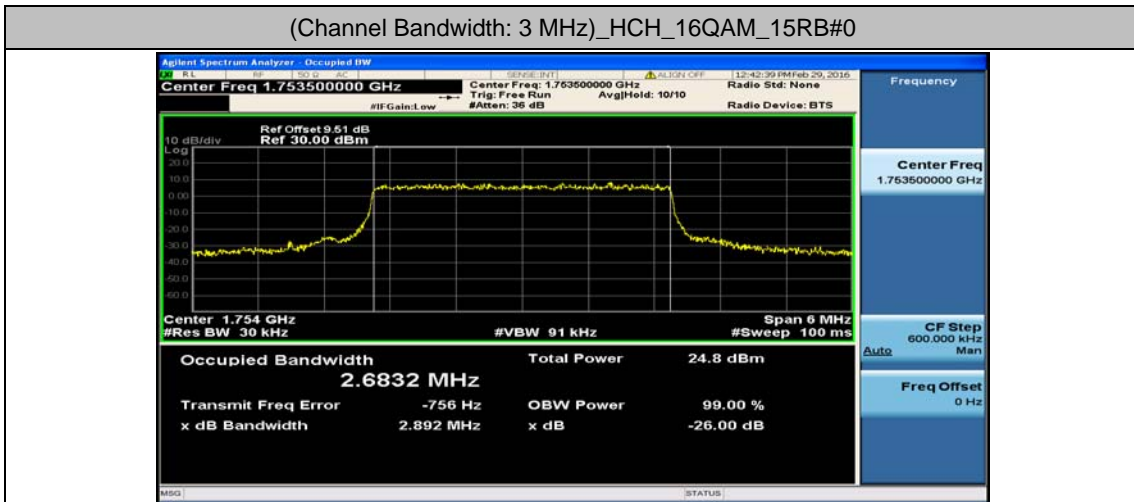

Test Graphs

Channel Bandwidth: 1.4 MHz

(Channel Bandwidth: 1.4 MHz)_LCH_16QAM_6RB#0

(Channel Bandwidth: 1.4 MHz)_MCH_16QAM_6RB#0

(Channel Bandwidth: 1.4 MHz)_HCH_16QAM_6RB#0

Channel Bandwidth: 3 MHz

(Channel Bandwidth: 3 MHz)_LCH_16QAM_15RB#0

(Channel Bandwidth: 3 MHz)_MCH_16QAM_15RB#0

(Channel Bandwidth: 3 MHz)_HCH_16QAM_15RB#0

Channel Bandwidth: 5 MHz

(Channel Bandwidth: 5 MHz)_LCH_QPSK_25RB#0

(Channel Bandwidth: 5 MHz)_MCH_QPSK_25RB#0

(Channel Bandwidth: 5 MHz)_HCH_QPSK_25RB#0