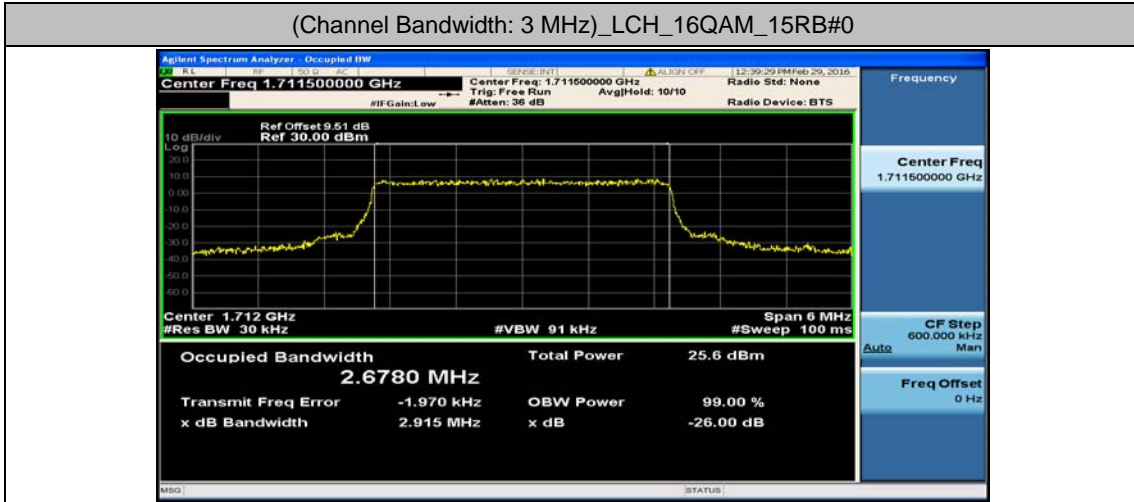

Test Graphs

Channel Bandwidth: 1.4 MHz

(Channel Bandwidth: 1.4 MHz)_LCH_16QAM_6RB#0

(Channel Bandwidth: 1.4 MHz)_MCH_16QAM_6RB#0

(Channel Bandwidth: 1.4 MHz)_HCH_16QAM_6RB#0

Channel Bandwidth: 3 MHz

(Channel Bandwidth: 3 MHz)_LCH_16QAM_15RB#0

(Channel Bandwidth: 3 MHz)_MCH_16QAM_15RB#0

(Channel Bandwidth: 3 MHz)_HCH_16QAM_15RB#0

Channel Bandwidth: 5 MHz

(Channel Bandwidth: 5 MHz)_LCH_QPSK_25RB#0

(Channel Bandwidth: 5 MHz)_MCH_QPSK_25RB#0

(Channel Bandwidth: 5 MHz)_HCH_QPSK_25RB#0