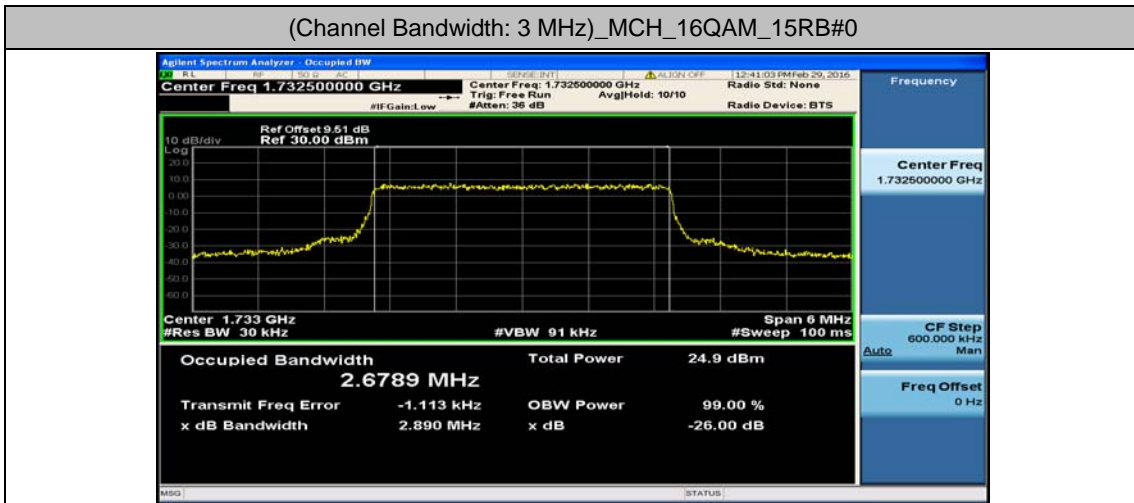

Test Graphs

Channel Bandwidth: 1.4 MHz

(Channel Bandwidth: 1.4 MHz)_LCH_16QAM_6RB#0

(Channel Bandwidth: 1.4 MHz)_MCH_16QAM_6RB#0

(Channel Bandwidth: 1.4 MHz)_HCH_16QAM_6RB#0

Channel Bandwidth: 3 MHz

(Channel Bandwidth: 3 MHz)_LCH_16QAM_15RB#0

(Channel Bandwidth: 3 MHz)_MCH_16QAM_15RB#0

(Channel Bandwidth: 3 MHz)_HCH_16QAM_15RB#0

Channel Bandwidth: 5 MHz

(Channel Bandwidth: 5 MHz)_LCH_QPSK_25RB#0

(Channel Bandwidth: 5 MHz)_MCH_QPSK_25RB#0

(Channel Bandwidth: 5 MHz)_HCH_QPSK_25RB#0