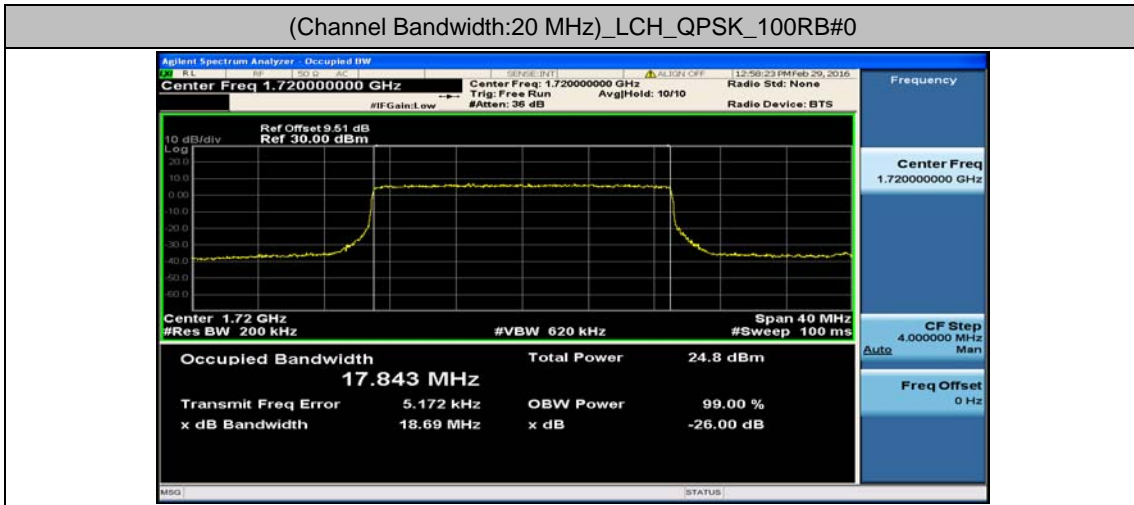

(Channel Bandwidth:15 MHz)_MCH_16QAM_75RB#0

(Channel Bandwidth:15 MHz)_HCH_16QAM_75RB#0

Channel Bandwidth: 20 MHz

(Channel Bandwidth:20 MHz)_LCH_QPSK_100RB#0

(Channel Bandwidth:20 MHz)_MCH_QPSK_100RB#0

(Channel Bandwidth:20 MHz)_HCH_QPSK_100RB#0