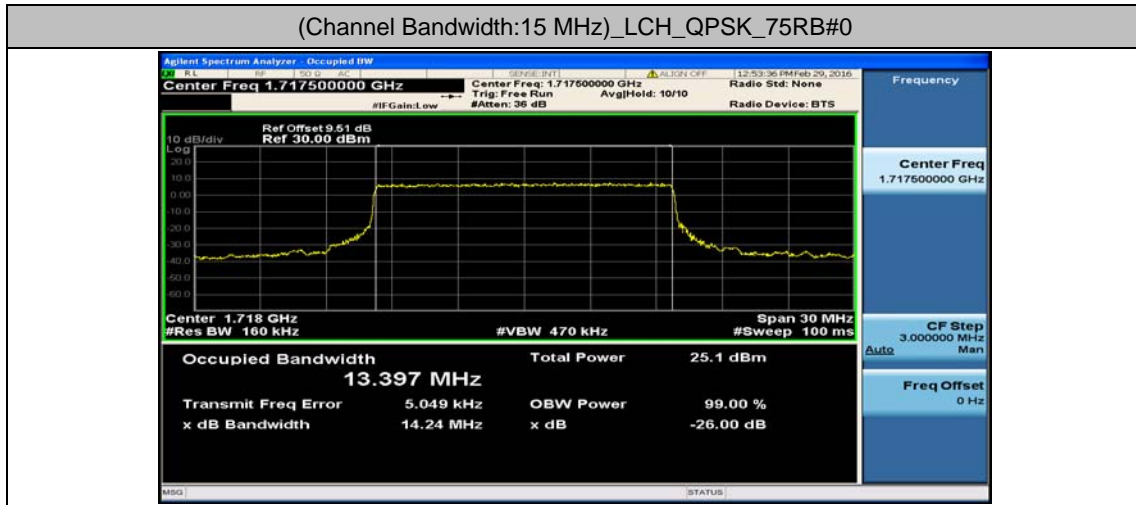

(Channel Bandwidth: 5 MHz)_LCH_16QAM_25RB#0

(Channel Bandwidth: 5 MHz)_MCH_16QAM_25RB#0

(Channel Bandwidth: 5 MHz)_HCH_16QAM_25RB#0

Channel Bandwidth: 10 MHz

Channel Bandwidth: 15 MHz

(Channel Bandwidth:15 MHz)_LCH_16QAM_75RB#0

(Channel Bandwidth:15 MHz)_MCH_16QAM_75RB#0

(Channel Bandwidth:15 MHz)_HCH_16QAM_75RB#0

Channel Bandwidth: 20 MHz

(Channel Bandwidth:20 MHz)_LCH_QPSK_100RB#0

(Channel Bandwidth:20 MHz)_MCH_QPSK_100RB#0

(Channel Bandwidth:20 MHz)_HCH_QPSK_100RB#0