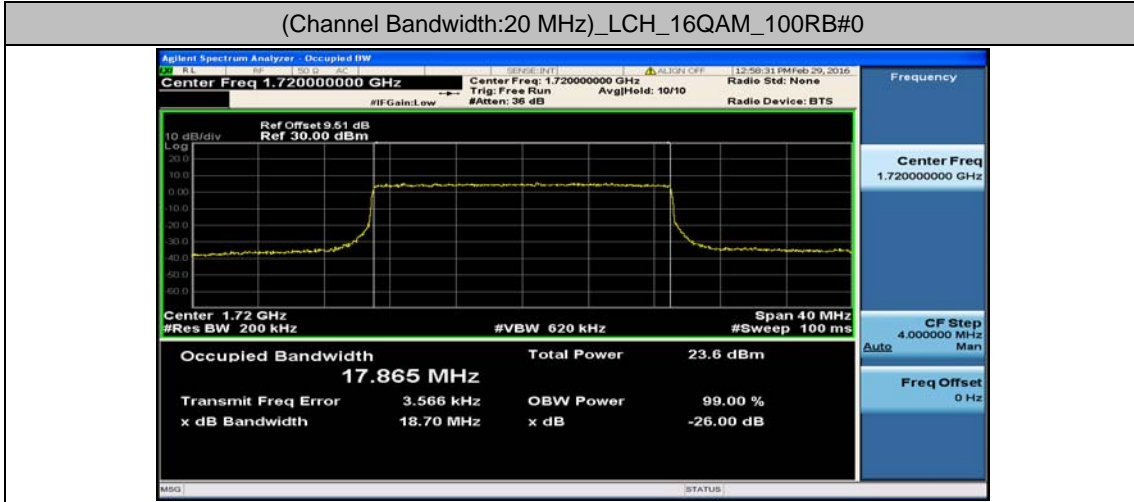

(Channel Bandwidth:20 MHz)_HCH_QPSK_100RB#0

(Channel Bandwidth:20 MHz)_MCH_16QAM_100RB#0

(Channel Bandwidth:20 MHz)_LCH_16QAM_100RB#0