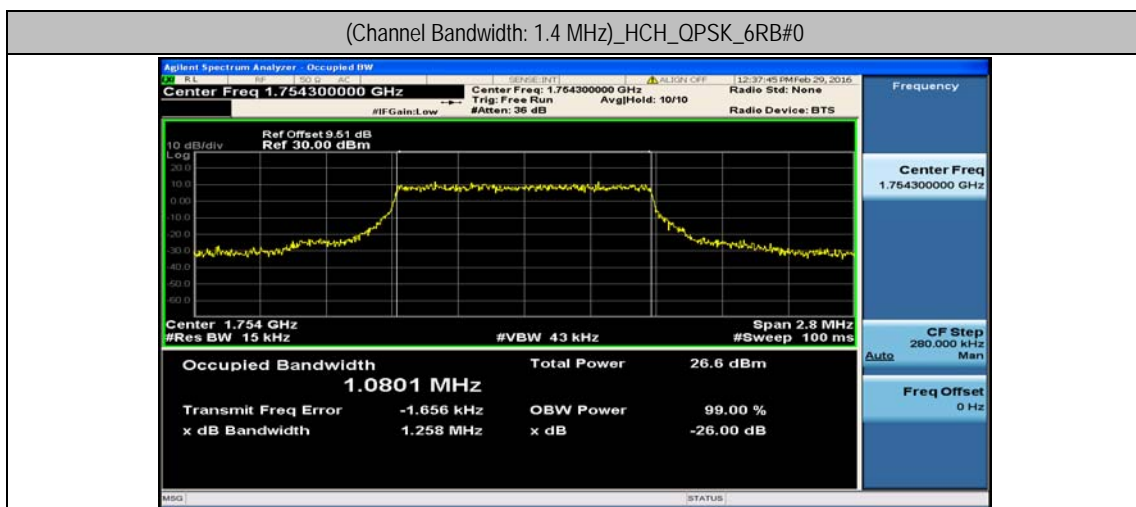

Test Graphs

Channel Bandwidth: 1.4 MHz

(Channel Bandwidth: 1.4 MHz)_LCH_16QAM_6RB#0

(Channel Bandwidth: 1.4 MHz)_MCH_16QAM_6RB#0

(Channel Bandwidth: 1.4 MHz)_HCH_16QAM_6RB#0

Channel Bandwidth: 3 MHz

(Channel Bandwidth: 3 MHz)_LCH_16QAM_15RB#0

(Channel Bandwidth: 3 MHz)_MCH_16QAM_15RB#0

(Channel Bandwidth: 3 MHz)_HCH_16QAM_15RB#0

Channel Bandwidth: 5 MHz

(Channel Bandwidth: 5 MHz)_LCH_QPSK_25RB#0

(Channel Bandwidth: 5 MHz)_MCH_QPSK_25RB#0

(Channel Bandwidth: 5 MHz)_HCH_QPSK_25RB#0