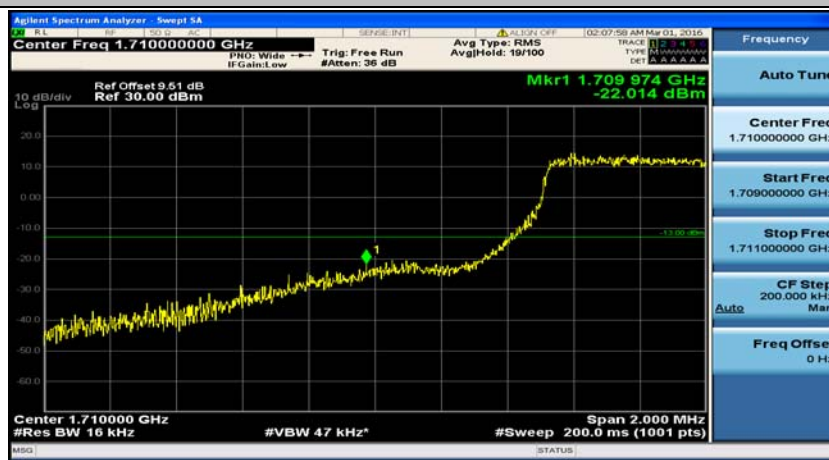

(Channel Bandwidth: 1.4 MHz)_LCH_QPSK_3RB#2