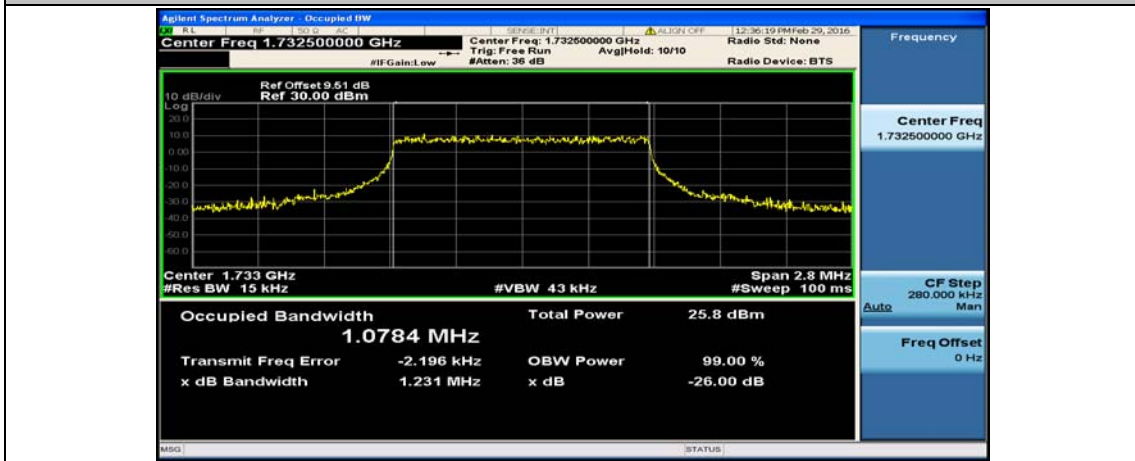

Test Graphs

Channel Bandwidth: 1.4 MHz

(Channel Bandwidth: 1.4 MHz)_LCH_16QAM_6RB#0

(Channel Bandwidth: 1.4 MHz)_MCH_16QAM_6RB#0

(Channel Bandwidth: 1.4 MHz)_HCH_16QAM_6RB#0

Channel Bandwidth: 3 MHz

(Channel Bandwidth: 3 MHz)_LCH_16QAM_15RB#0

(Channel Bandwidth: 3 MHz)_MCH_16QAM_15RB#0

(Channel Bandwidth: 3 MHz)_HCH_16QAM_15RB#0

Channel Bandwidth: 5 MHz

(Channel Bandwidth: 5 MHz)_LCH_QPSK_25RB#0

(Channel Bandwidth: 5 MHz)_MCH_QPSK_25RB#0

(Channel Bandwidth: 5 MHz)_HCH_QPSK_25RB#0