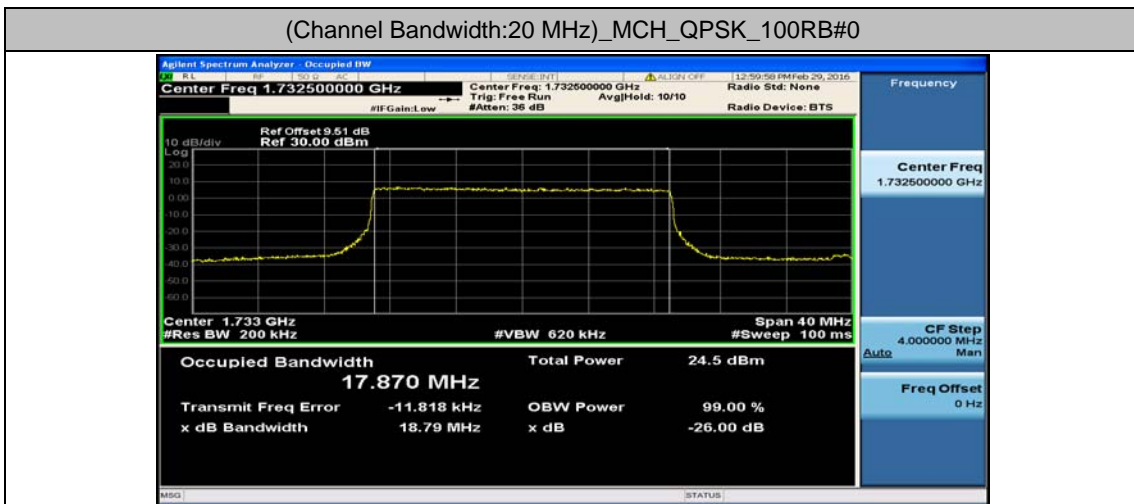

(Channel Bandwidth:15 MHz)_MCH_16QAM_75RB#0

(Channel Bandwidth:15 MHz)_HCH_16QAM_75RB#0

Channel Bandwidth: 20 MHz

(Channel Bandwidth:20 MHz)_LCH_QPSK_100RB#0

(Channel Bandwidth:20 MHz)_MCH_QPSK_100RB#0

(Channel Bandwidth:20 MHz)_HCH_QPSK_100RB#0