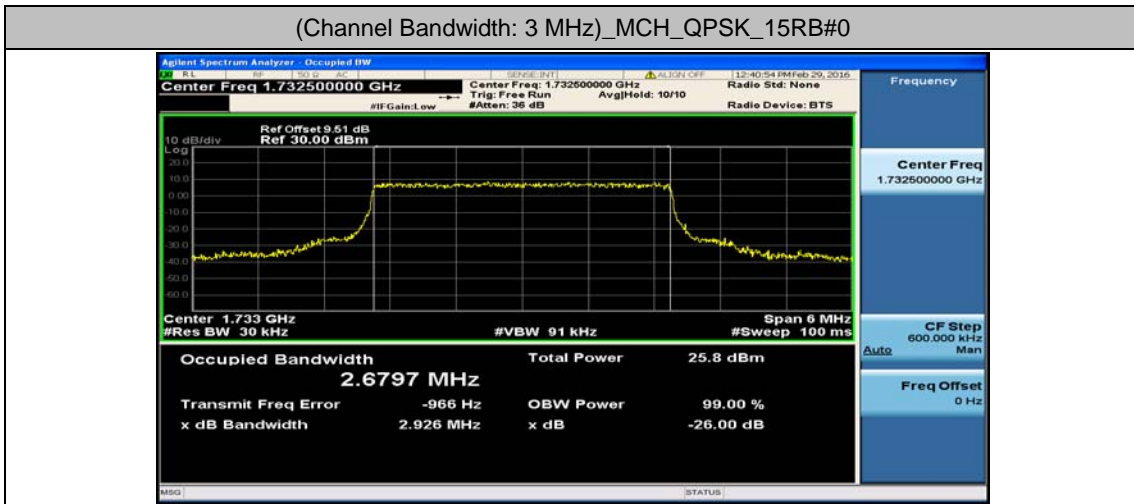

Test Graphs

Channel Bandwidth: 1.4 MHz

(Channel Bandwidth: 1.4 MHz)_LCH_16QAM_6RB#0

(Channel Bandwidth: 1.4 MHz)_MCH_16QAM_6RB#0

(Channel Bandwidth: 1.4 MHz)_HCH_16QAM_6RB#0

Channel Bandwidth: 3 MHz

(Channel Bandwidth: 3 MHz)_LCH_16QAM_15RB#0