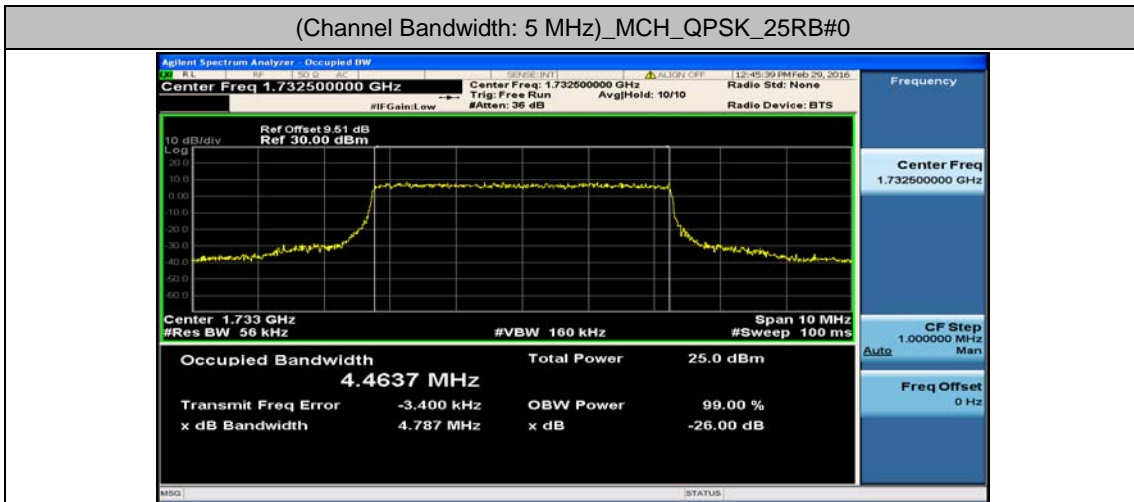

(Channel Bandwidth: 3 MHz)_MCH_16QAM_15RB#0

(Channel Bandwidth: 3 MHz)_HCH_16QAM_15RB#0

Channel Bandwidth: 5 MHz

(Channel Bandwidth: 5 MHz)_LCH_QPSK_25RB#0

(Channel Bandwidth: 5 MHz)_MCH_QPSK_25RB#0

(Channel Bandwidth: 5 MHz)_HCH_QPSK_25RB#0