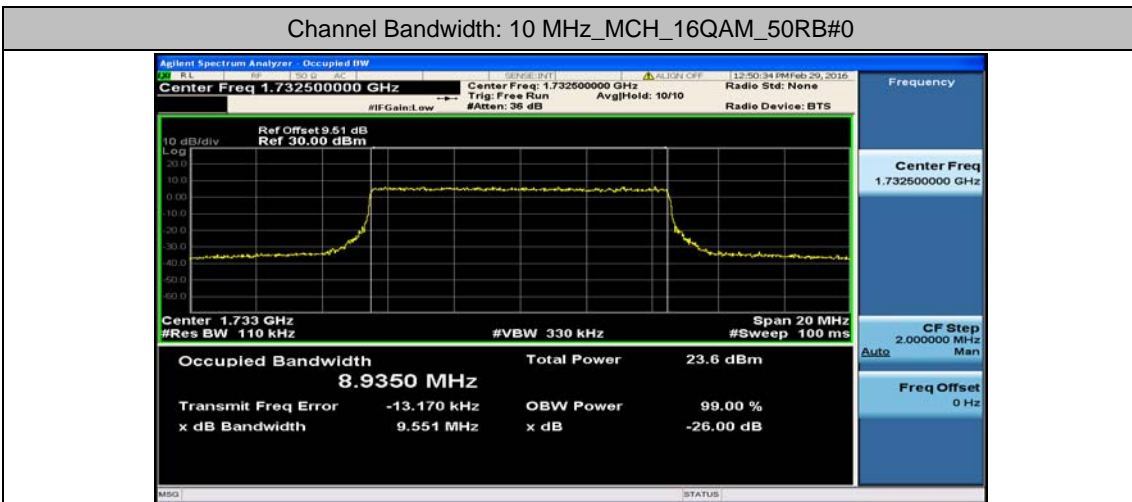

(Channel Bandwidth: 5 MHz)_LCH_16QAM_25RB#0

(Channel Bandwidth: 5 MHz)_MCH_16QAM_25RB#0

(Channel Bandwidth: 5 MHz)_HCH_16QAM_25RB#0

Channel Bandwidth: 10 MHz

Channel Bandwidth: 15 MHz

(Channel Bandwidth:15 MHz)_LCH_16QAM_75RB#0

(Channel Bandwidth:15 MHz)_MCH_16QAM_75RB#0

(Channel Bandwidth:15 MHz)_HCH_16QAM_75RB#0

Channel Bandwidth: 20 MHz

(Channel Bandwidth:20 MHz)_LCH_QPSK_100RB#0

(Channel Bandwidth:20 MHz)_MCH_QPSK_100RB#0

(Channel Bandwidth:20 MHz)_HCH_QPSK_100RB#0