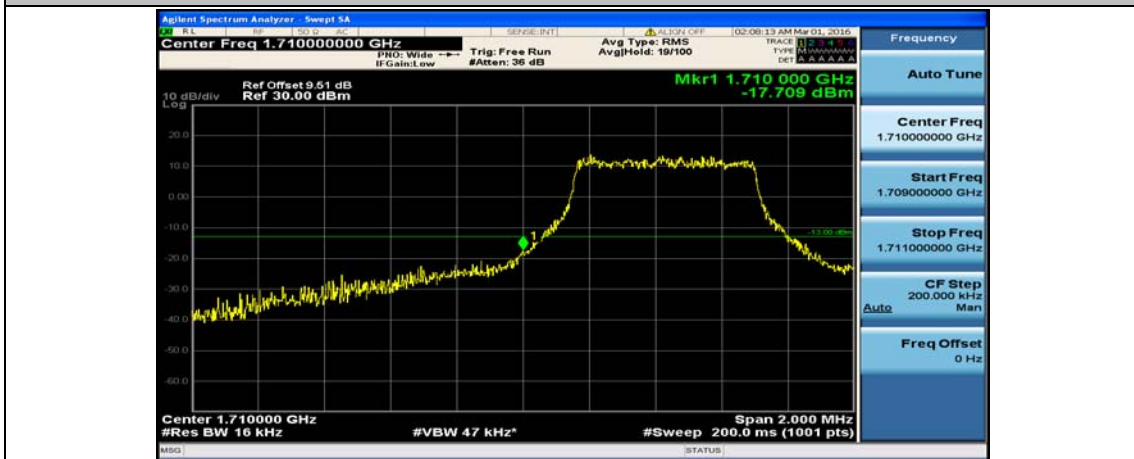

(Channel Bandwidth: 1.4 MHz)_LCH_16QAM_1RB#0

(Channel Bandwidth: 1.4 MHz)_LCH_16QAM_1RB#3

(Channel Bandwidth: 1.4 MHz)_LCH_16QAM_1RB#5

(Channel Bandwidth: 1.4 MHz)_LCH_16QAM_3RB#0

(Channel Bandwidth: 1.4 MHz)_LCH_16QAM_3RB#2