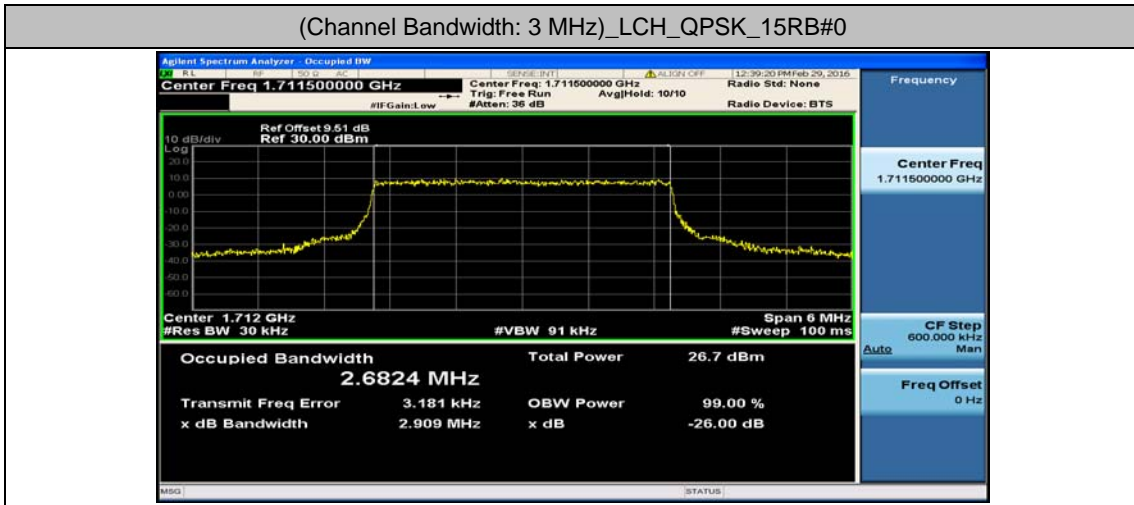

Test Graphs

Channel Bandwidth: 1.4 MHz

(Channel Bandwidth: 1.4 MHz)_LCH_16QAM_6RB#0

(Channel Bandwidth: 1.4 MHz)_MCH_16QAM_6RB#0

(Channel Bandwidth: 1.4 MHz)_HCH_16QAM_6RB#0

Channel Bandwidth: 3 MHz

(Channel Bandwidth: 3 MHz)_LCH_16QAM_15RB#0