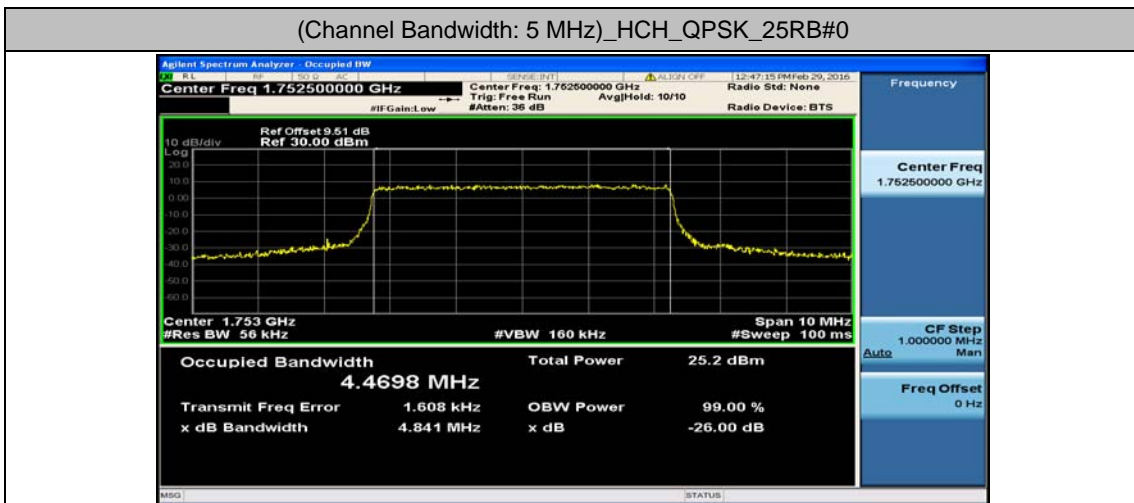

(Channel Bandwidth: 3 MHz)_MCH_16QAM_15RB#0

(Channel Bandwidth: 3 MHz)_HCH_16QAM_15RB#0

Channel Bandwidth: 5 MHz

(Channel Bandwidth: 5 MHz)_LCH_QPSK_25RB#0

(Channel Bandwidth: 5 MHz)_MCH_QPSK_25RB#0

(Channel Bandwidth: 5 MHz)_HCH_QPSK_25RB#0

(Channel Bandwidth: 5 MHz)_LCH_16QAM_25RB#0

(Channel Bandwidth: 5 MHz)_MCH_16QAM_25RB#0

(Channel Bandwidth: 5 MHz)_HCH_16QAM_25RB#0

Channel Bandwidth: 10 MHz

Channel Bandwidth: 15 MHz

(Channel Bandwidth:15 MHz)_LCH_16QAM_75RB#0