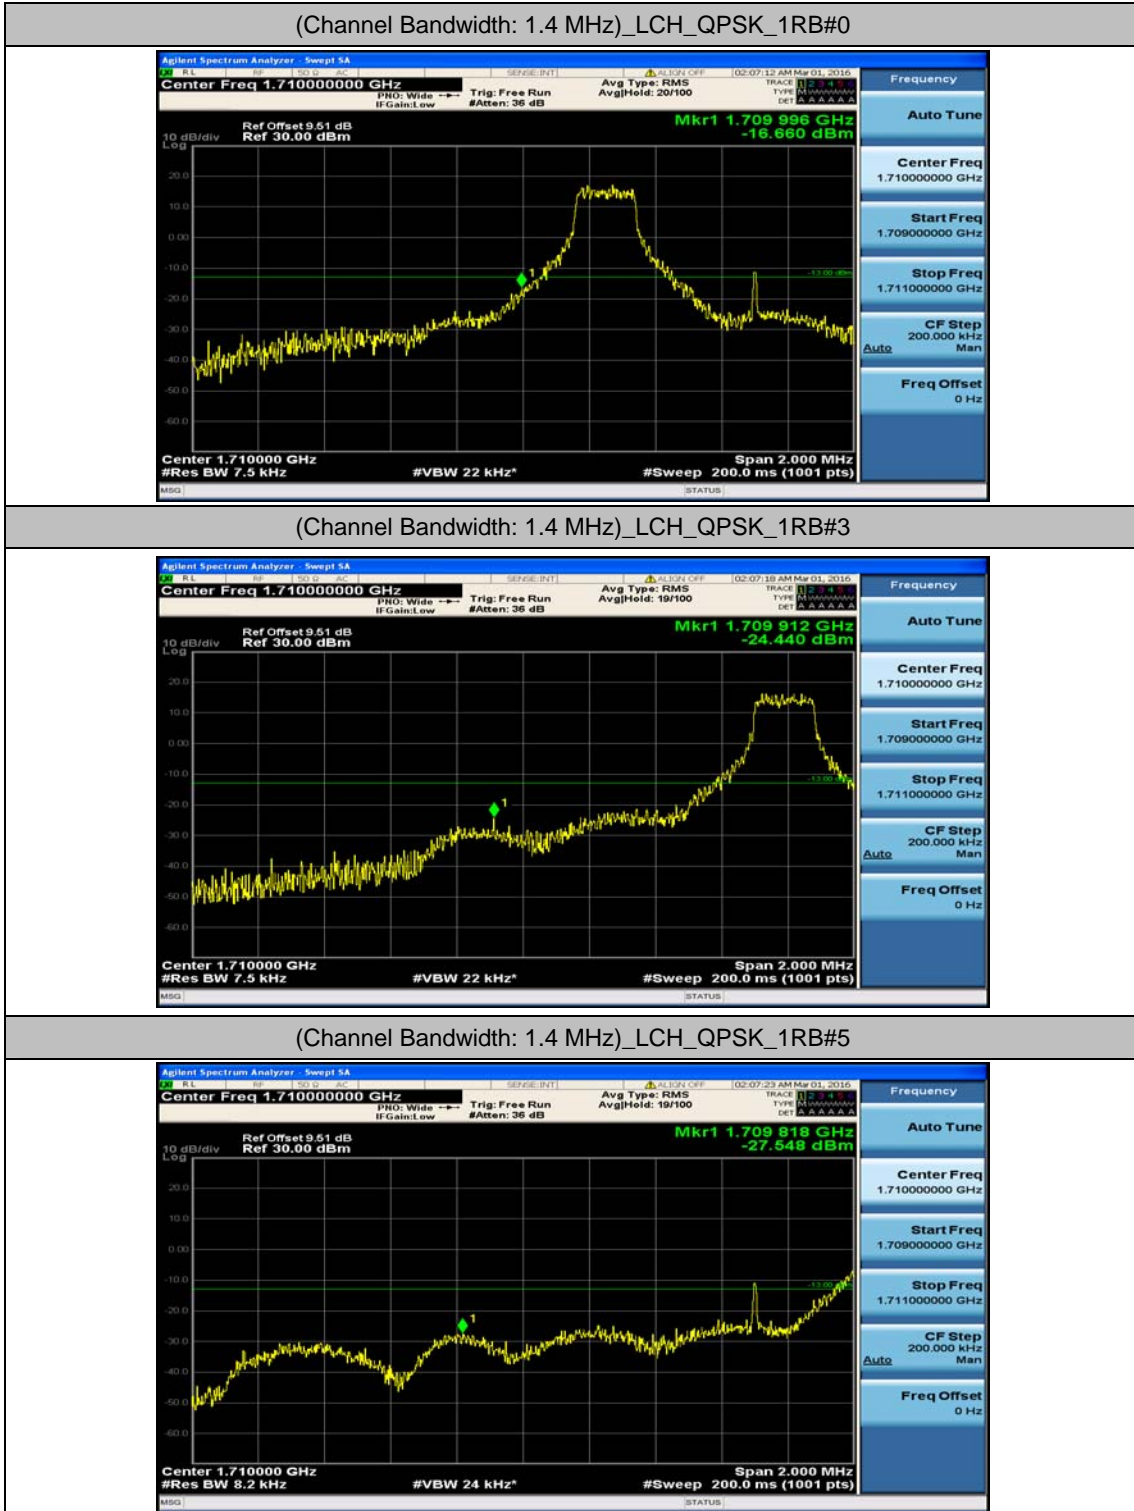

(Channel Bandwidth:15 MHz)_MCH_16QAM_75RB#0

(Channel Bandwidth:15 MHz)_HCH_16QAM_75RB#0

Channel Bandwidth: 20 MHz

(Channel Bandwidth:20 MHz)_LCH_QPSK_100RB#0

(Channel Bandwidth:20 MHz)_MCH_QPSK_100RB#0

(Channel Bandwidth:20 MHz)_HCH_QPSK_100RB#0

(Channel Bandwidth:20 MHz)_LCH_16QAM_100RB#0

(Channel Bandwidth:20 MHz)_MCH_16QAM_100RB#0

(Channel Bandwidth:20 MHz)_HCH_16QAM_100RB#0

Appendix D: Band Edge

Test Graphs

Channel Bandwidth: 1.4 MHz

(Channel Bandwidth: 1.4 MHz)_LCH_QPSK_3RB#0

(Channel Bandwidth: 1.4 MHz)_LCH_QPSK_3RB#2

(Channel Bandwidth: 1.4 MHz)_LCH_QPSK_3RB#3

(Channel Bandwidth: 1.4 MHz)_LCH_QPSK_6RB#0

(Channel Bandwidth: 1.4 MHz)_HCH_QPSK_1RB#0

(Channel Bandwidth: 1.4 MHz)_HCH_QPSK_1RB#3