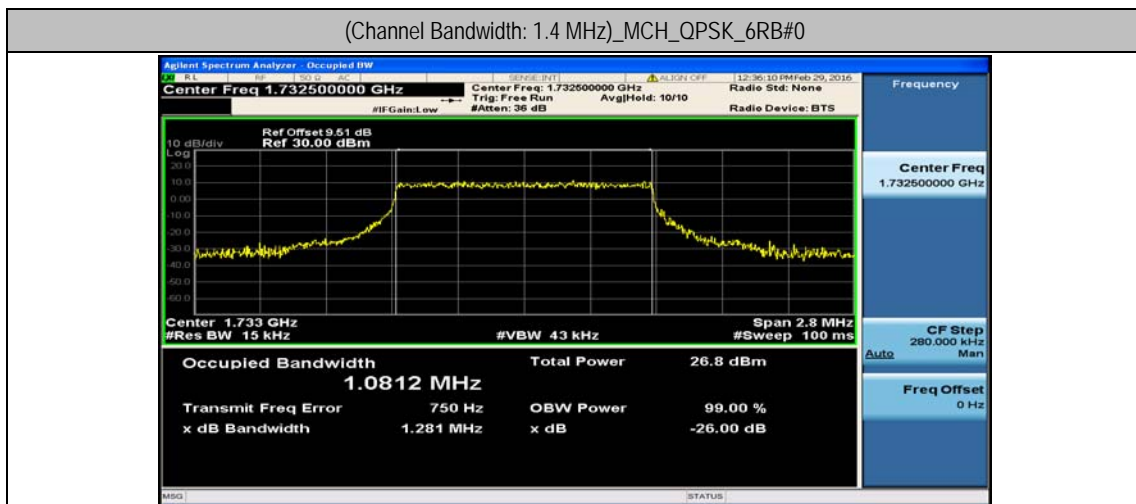

Test Graphs

Channel Bandwidth: 1.4 MHz

(Channel Bandwidth: 1.4 MHz)_LCH_16QAM_6RB#0

(Channel Bandwidth: 1.4 MHz)_MCH_16QAM_6RB#0

(Channel Bandwidth: 1.4 MHz)_HCH_16QAM_6RB#0

Channel Bandwidth: 3 MHz

(Channel Bandwidth: 3 MHz)_LCH_16QAM_15RB#0

(Channel Bandwidth: 3 MHz)_MCH_16QAM_15RB#0

(Channel Bandwidth: 3 MHz)_HCH_16QAM_15RB#0

Channel Bandwidth: 5 MHz

(Channel Bandwidth: 5 MHz)_LCH_QPSK_25RB#0

(Channel Bandwidth: 5 MHz)_MCH_QPSK_25RB#0

(Channel Bandwidth: 5 MHz)_HCH_QPSK_25RB#0