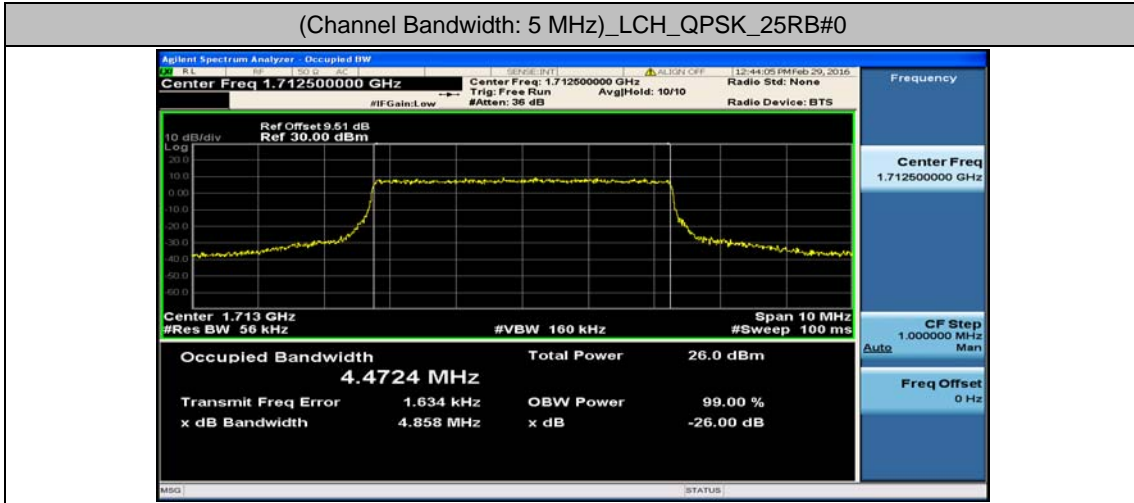

(Channel Bandwidth: 3 MHz)_MCH_16QAM_15RB#0

(Channel Bandwidth: 3 MHz)_HCH_16QAM_15RB#0

Channel Bandwidth: 5 MHz

(Channel Bandwidth: 5 MHz)_LCH_QPSK_25RB#0

(Channel Bandwidth: 5 MHz)_MCH_QPSK_25RB#0

(Channel Bandwidth: 5 MHz)_HCH_QPSK_25RB#0