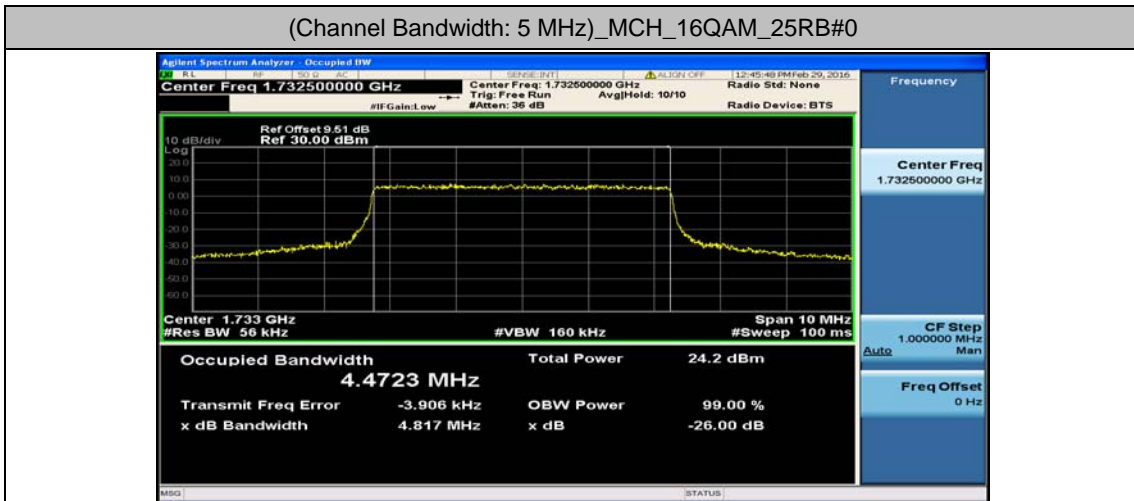

(Channel Bandwidth: 3 MHz)_MCH_16QAM_15RB#0

(Channel Bandwidth: 3 MHz)_HCH_16QAM_15RB#0

Channel Bandwidth: 5 MHz

(Channel Bandwidth: 5 MHz)_LCH_QPSK_25RB#0

(Channel Bandwidth: 5 MHz)_MCH_QPSK_25RB#0

(Channel Bandwidth: 5 MHz)_HCH_QPSK_25RB#0

(Channel Bandwidth: 5 MHz)_LCH_16QAM_25RB#0

(Channel Bandwidth: 5 MHz)_MCH_16QAM_25RB#0

(Channel Bandwidth: 5 MHz)_HCH_16QAM_25RB#0

Channel Bandwidth: 10 MHz

Channel Bandwidth: 15 MHz

(Channel Bandwidth:15 MHz)_LCH_16QAM_75RB#0