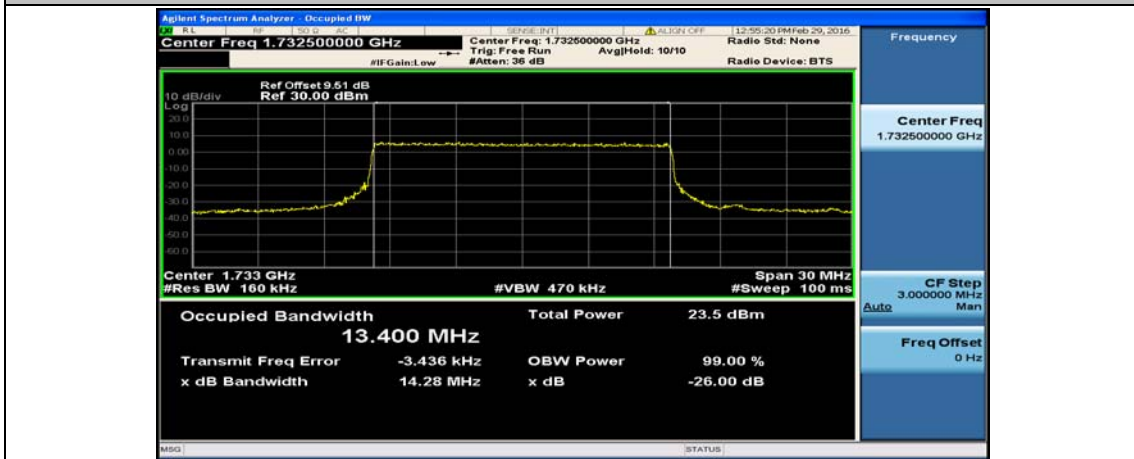

(Channel Bandwidth: 5 MHz)_LCH_16QAM_25RB#0

(Channel Bandwidth: 5 MHz)_MCH_16QAM_25RB#0

(Channel Bandwidth: 5 MHz)_HCH_16QAM_25RB#0

Channel Bandwidth: 10 MHz

Channel Bandwidth: 15 MHz

(Channel Bandwidth:15 MHz)_LCH_16QAM_75RB#0

(Channel Bandwidth:15 MHz)_MCH_16QAM_75RB#0

(Channel Bandwidth:15 MHz)_HCH_16QAM_75RB#0

Channel Bandwidth: 20 MHz

(Channel Bandwidth:20 MHz)_LCH_QPSK_100RB#0

(Channel Bandwidth:20 MHz)_MCH_QPSK_100RB#0

(Channel Bandwidth:20 MHz)_HCH_QPSK_100RB#0