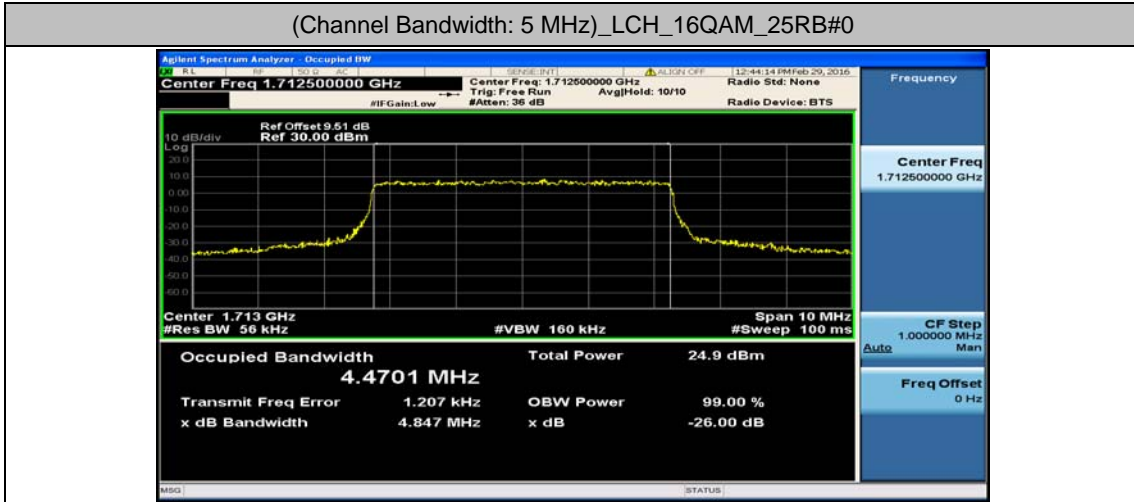

(Channel Bandwidth: 3 MHz)_MCH_16QAM_15RB#0

(Channel Bandwidth: 3 MHz)_HCH_16QAM_15RB#0

Channel Bandwidth: 5 MHz

(Channel Bandwidth: 5 MHz)_LCH_QPSK_25RB#0

(Channel Bandwidth: 5 MHz)_MCH_QPSK_25RB#0

(Channel Bandwidth: 5 MHz)_HCH_QPSK_25RB#0

(Channel Bandwidth: 5 MHz)_LCH_16QAM_25RB#0

(Channel Bandwidth: 5 MHz)_MCH_16QAM_25RB#0

(Channel Bandwidth: 5 MHz)_HCH_16QAM_25RB#0

Channel Bandwidth: 10 MHz

Channel Bandwidth: 15 MHz

(Channel Bandwidth:15 MHz)_LCH_16QAM_75RB#0