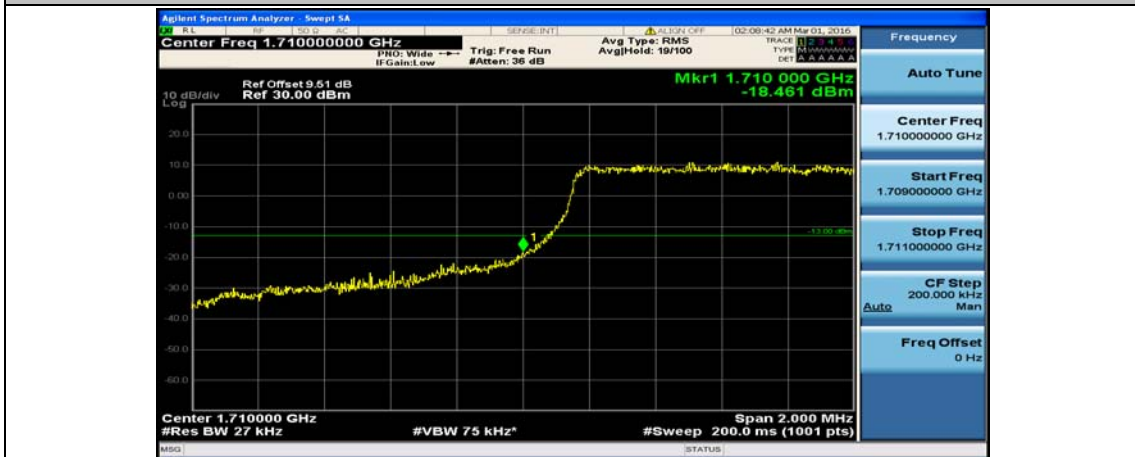

(Channel Bandwidth: 1.4 MHz)_LCH_16QAM_6RB#0