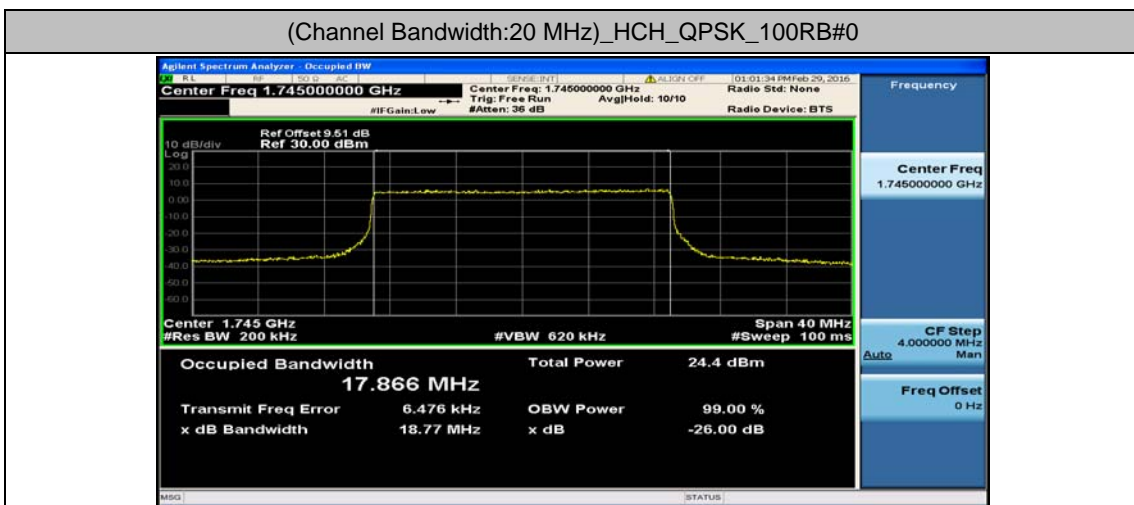

(Channel Bandwidth:15 MHz)_MCH_16QAM_75RB#0

(Channel Bandwidth:15 MHz)_HCH_16QAM_75RB#0

Channel Bandwidth: 20 MHz

(Channel Bandwidth:20 MHz)_LCH_QPSK_100RB#0

(Channel Bandwidth:20 MHz)_MCH_QPSK_100RB#0

(Channel Bandwidth:20 MHz)_HCH_QPSK_100RB#0

(Channel Bandwidth:20 MHz)_LCH_16QAM_100RB#0

(Channel Bandwidth:20 MHz)_MCH_16QAM_100RB#0

(Channel Bandwidth:20 MHz)_HCH_16QAM_100RB#0

Appendix D: Band Edge

Test Graphs

Channel Bandwidth: 1.4 MHz

(Channel Bandwidth: 1.4 MHz)_LCH_QPSK_3RB#0