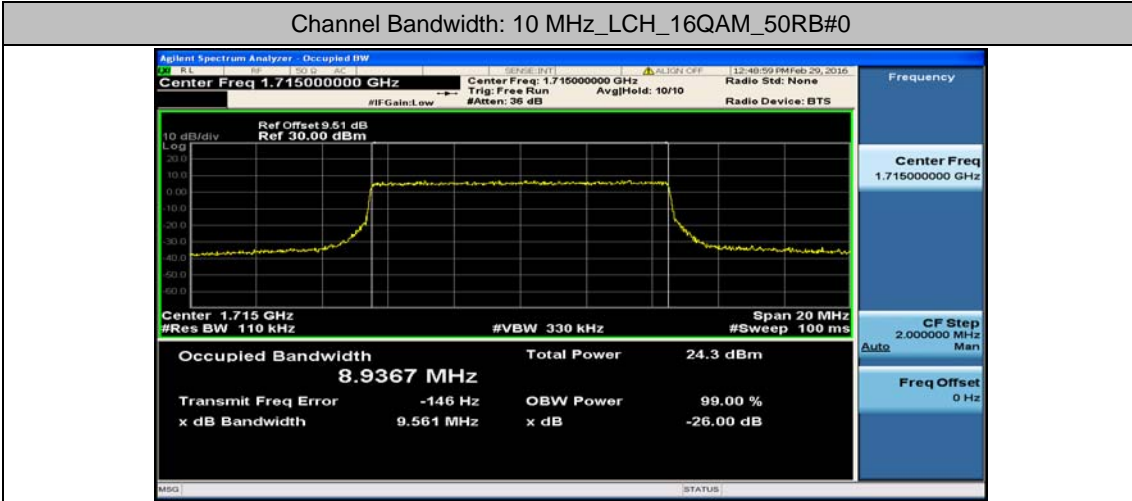

(Channel Bandwidth: 5 MHz)_LCH_16QAM_25RB#0

(Channel Bandwidth: 5 MHz)_MCH_16QAM_25RB#0

(Channel Bandwidth: 5 MHz)_HCH_16QAM_25RB#0

Channel Bandwidth: 10 MHz

Channel Bandwidth: 15 MHz

(Channel Bandwidth:15 MHz)_LCH_16QAM_75RB#0