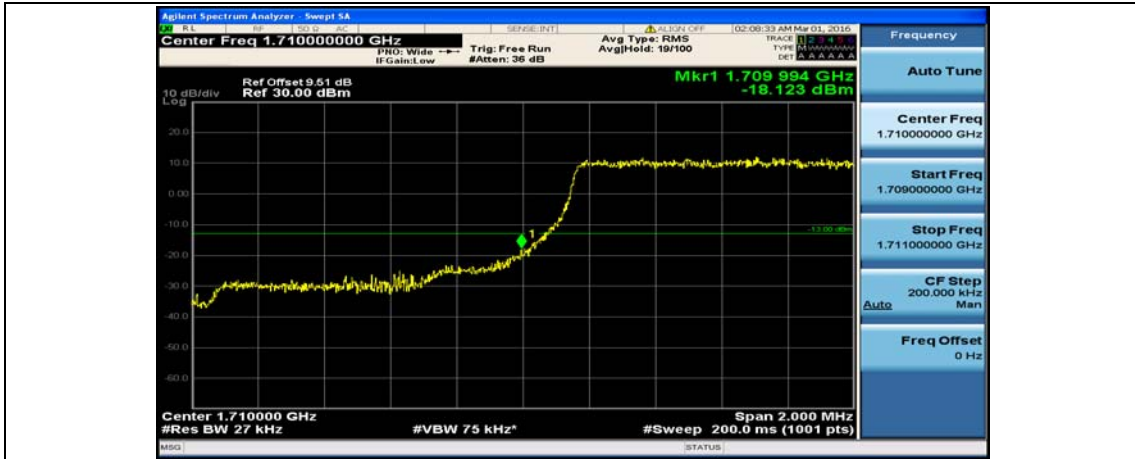

(Channel Bandwidth: 1.4 MHz)_LCH_QPSK_6RB#0