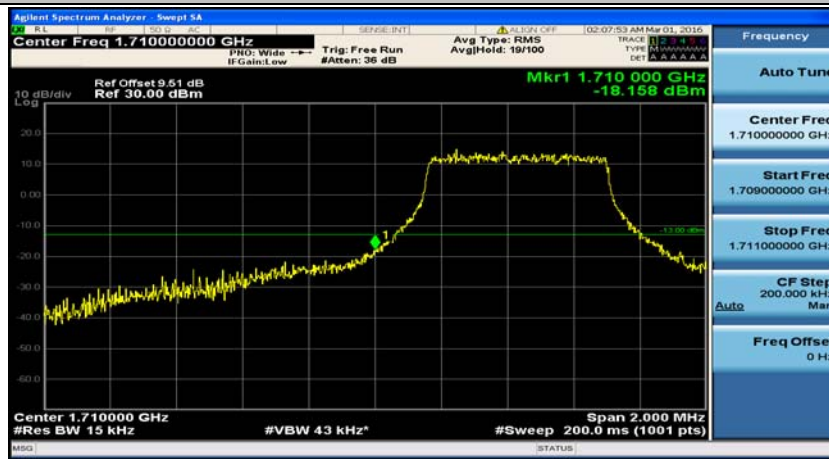

(Channel Bandwidth:20 MHz)_LCH_16QAM_100RB#0

(Channel Bandwidth:20 MHz)_MCH_16QAM_100RB#0

(Channel Bandwidth:20 MHz)_HCH_16QAM_100RB#0

Appendix D: Band Edge

Test Graphs

Channel Bandwidth: 1.4 MHz

(Channel Bandwidth: 1.4 MHz)_LCH_QPSK_3RB#0