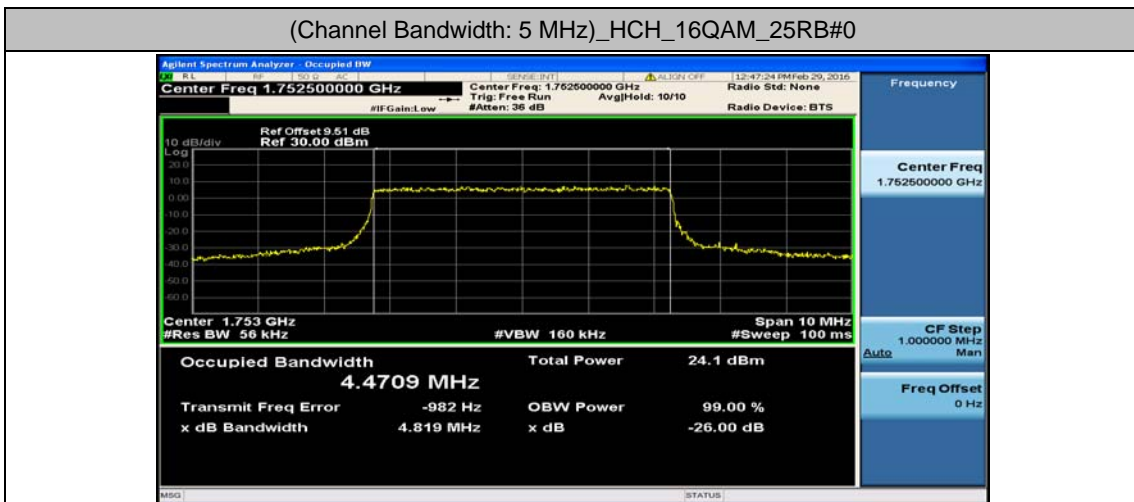

(Channel Bandwidth: 3 MHz)_MCH_16QAM_15RB#0

(Channel Bandwidth: 3 MHz)_HCH_16QAM_15RB#0

Channel Bandwidth: 5 MHz

(Channel Bandwidth: 5 MHz)_LCH_QPSK_25RB#0

(Channel Bandwidth: 5 MHz)_MCH_QPSK_25RB#0

(Channel Bandwidth: 5 MHz)_HCH_QPSK_25RB#0

(Channel Bandwidth: 5 MHz)_LCH_16QAM_25RB#0

(Channel Bandwidth: 5 MHz)_MCH_16QAM_25RB#0

(Channel Bandwidth: 5 MHz)_HCH_16QAM_25RB#0

Channel Bandwidth: 10 MHz

Channel Bandwidth: 15 MHz

(Channel Bandwidth:15 MHz)_LCH_16QAM_75RB#0