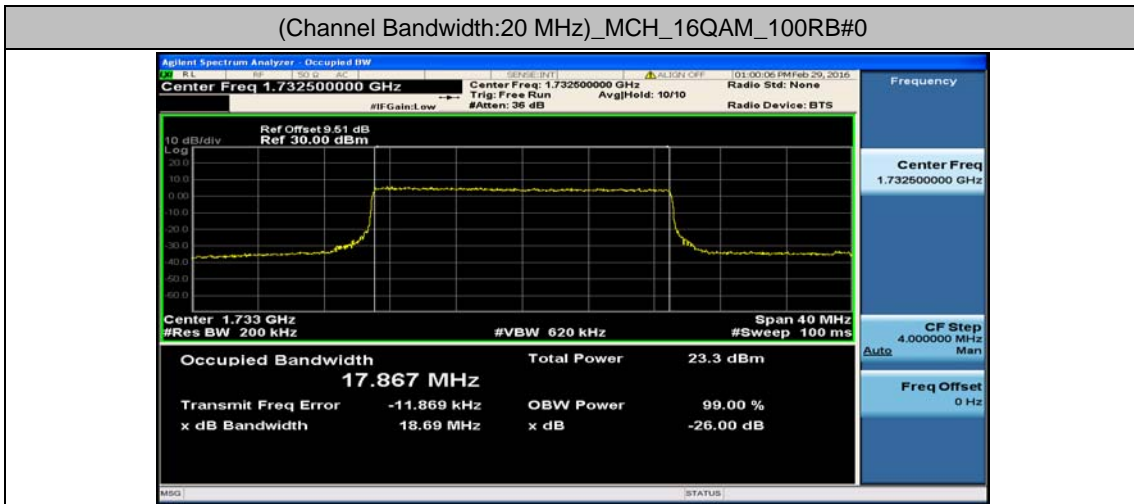

(Channel Bandwidth:15 MHz)_MCH_16QAM_75RB#0

(Channel Bandwidth:15 MHz)_HCH_16QAM_75RB#0

Channel Bandwidth: 20 MHz

(Channel Bandwidth:20 MHz)_LCH_QPSK_100RB#0

(Channel Bandwidth:20 MHz)_MCH_QPSK_100RB#0

(Channel Bandwidth:20 MHz)_HCH_QPSK_100RB#0

(Channel Bandwidth:20 MHz)_LCH_16QAM_100RB#0

(Channel Bandwidth:20 MHz)_MCH_16QAM_100RB#0

(Channel Bandwidth:20 MHz)_HCH_16QAM_100RB#0

Appendix D: Band Edge

Test Graphs

Channel Bandwidth: 1.4 MHz

(Channel Bandwidth: 1.4 MHz)_LCH_QPSK_3RB#0