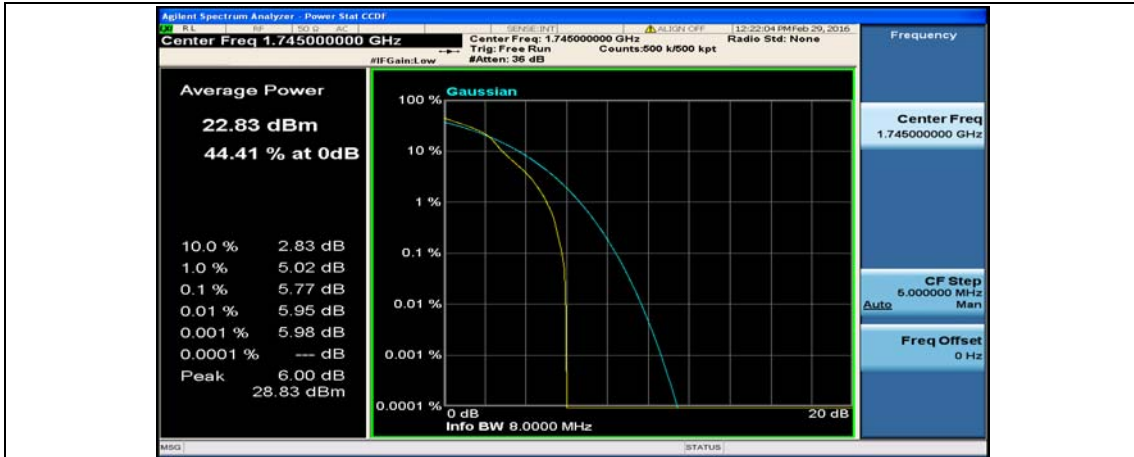

(Channel Bandwidth:20 MHz)_HCH_16QAM_1RB#0

(Channel Bandwidth:20 MHz)_HCH_16QAM_1RB#49