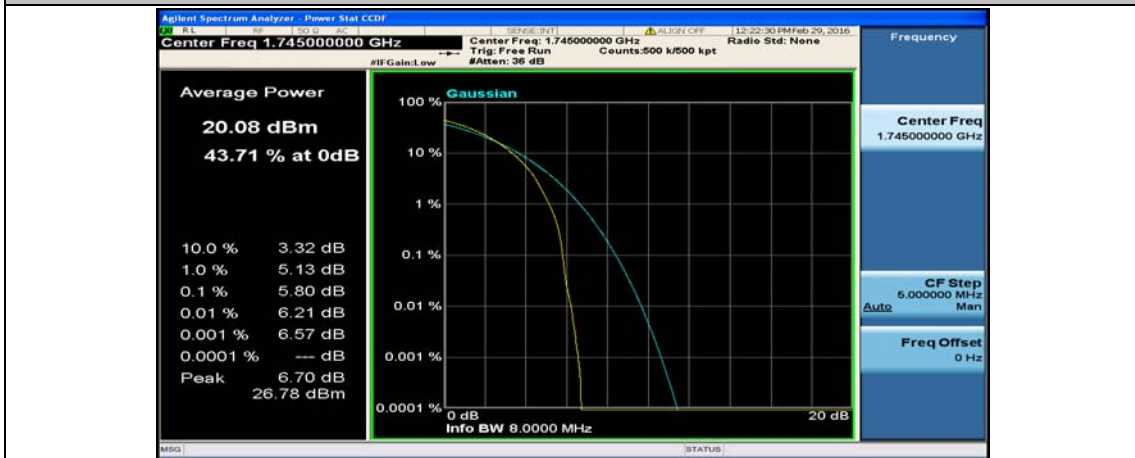

(Channel Bandwidth:20 MHz)_HCH_QPSK_1RB#99

(Channel Bandwidth:20 MHz)_HCH_QPSK_50RB#0

(Channel Bandwidth:20 MHz)_HCH_QPSK_50RB#25

(Channel Bandwidth:20 MHz)_HCH_QPSK_50RB#50

(Channel Bandwidth:20 MHz)_HCH_QPSK_100RB#0