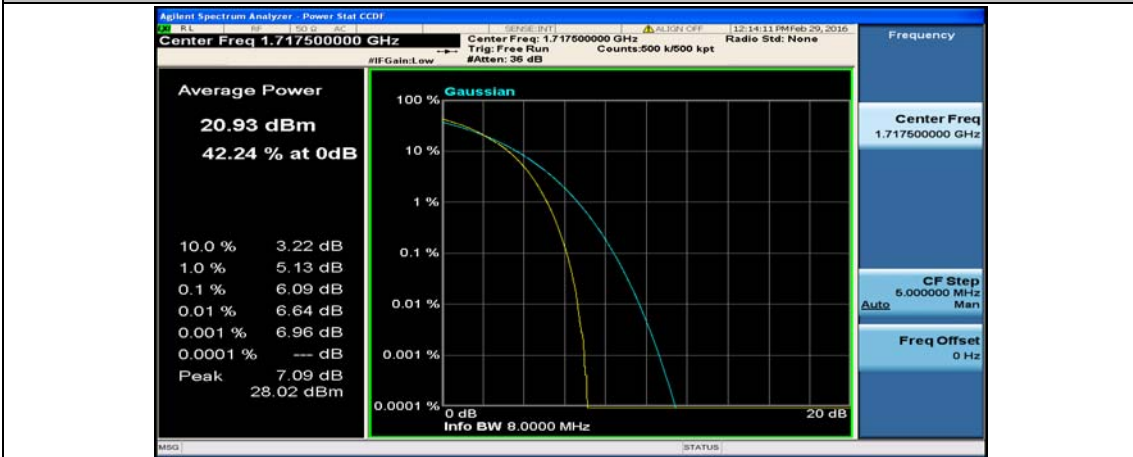

(Channel Bandwidth:15 MHz)_LCH_16QAM_1RB#74

(Channel Bandwidth:15 MHz)_LCH_16QAM_37RB#0

(Channel Bandwidth:15 MHz)_LCH_16QAM_37RB#18

(Channel Bandwidth:15 MHz)_LCH_16QAM_37RB#38

(Channel Bandwidth:15 MHz)_LCH_16QAM_75RB#0