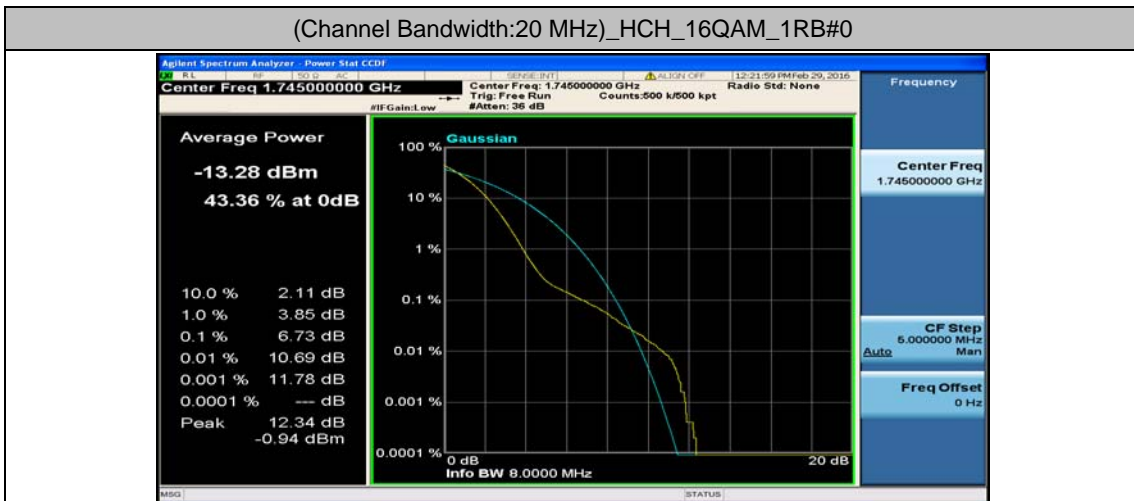

(Channel Bandwidth:20 MHz)_MCH_16QAM_50RB#0

(Channel Bandwidth:20 MHz)_MCH_16QAM_50RB#25

(Channel Bandwidth:20 MHz)_MCH_16QAM_50RB#50

(Channel Bandwidth:20 MHz)_MCH_16QAM_100RB#0

(Channel Bandwidth:20 MHz)_HCH_16QAM_1RB#0