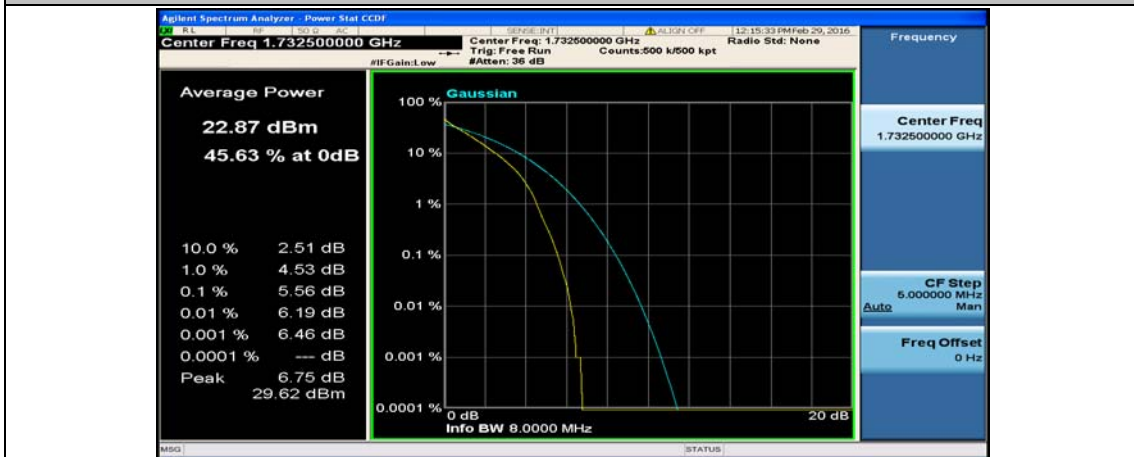

(Channel Bandwidth:15 MHz)_MCH_QPSK_1RB#37

(Channel Bandwidth:15 MHz)_MCH_QPSK_1RB#74

(Channel Bandwidth:15 MHz)_MCH_QPSK_37RB#0

(Channel Bandwidth:15 MHz)_MCH_QPSK_37RB#18

(Channel Bandwidth:15 MHz)_MCH_QPSK_37RB#38