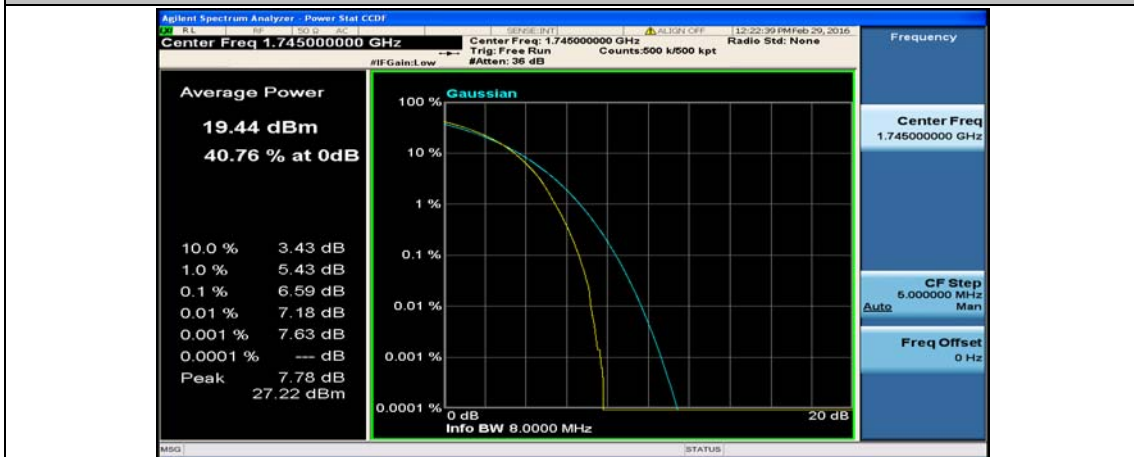

(Channel Bandwidth:20 MHz)_HCH_16QAM_50RB#0