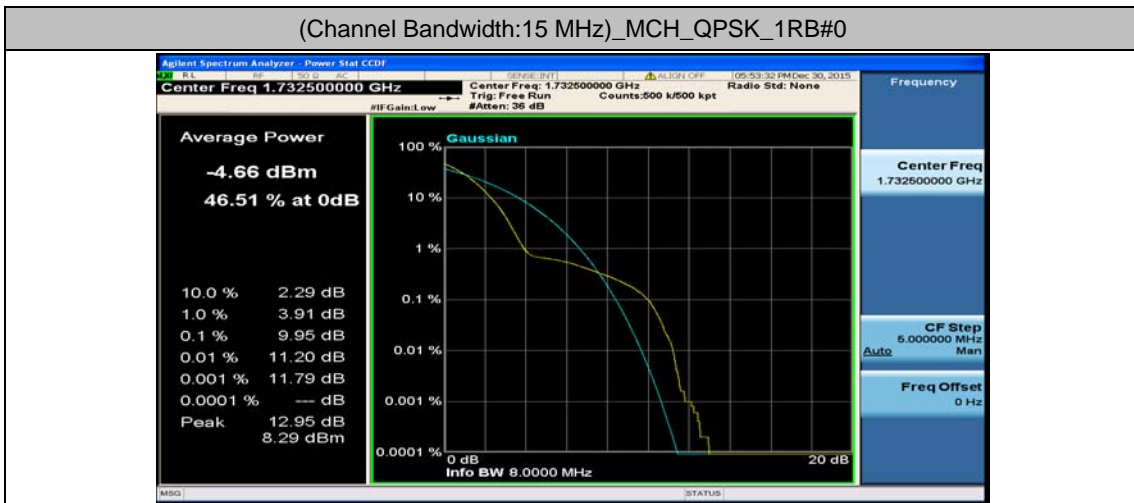

Channel Bandwidth: 10 MHz_HCH_16QAM_25RB#12

Channel Bandwidth: 15 MHz

(Channel Bandwidth:15 MHz)_LCH_QPSK_37RB#18

(Channel Bandwidth:15 MHz)_LCH_QPSK_37RB#38

(Channel Bandwidth:15 MHz)_LCH_QPSK_75RB#0

(Channel Bandwidth:15 MHz)_MCH_QPSK_1RB#0