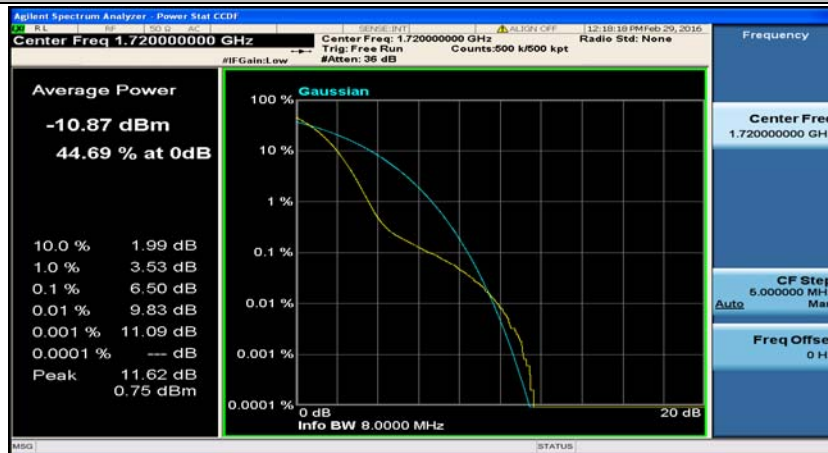

(Channel Bandwidth:15 MHz)_HCH_16QAM_37RB#0

(Channel Bandwidth:15 MHz)_HCH_16QAM_37RB#18

(Channel Bandwidth:15 MHz)_HCH_16QAM_37RB#38

(Channel Bandwidth:15 MHz)_HCH_16QAM_75RB#0

Channel Bandwidth: 20 MHz

(Channel Bandwidth:20 MHz)_LCH_QPSK_1RB#0