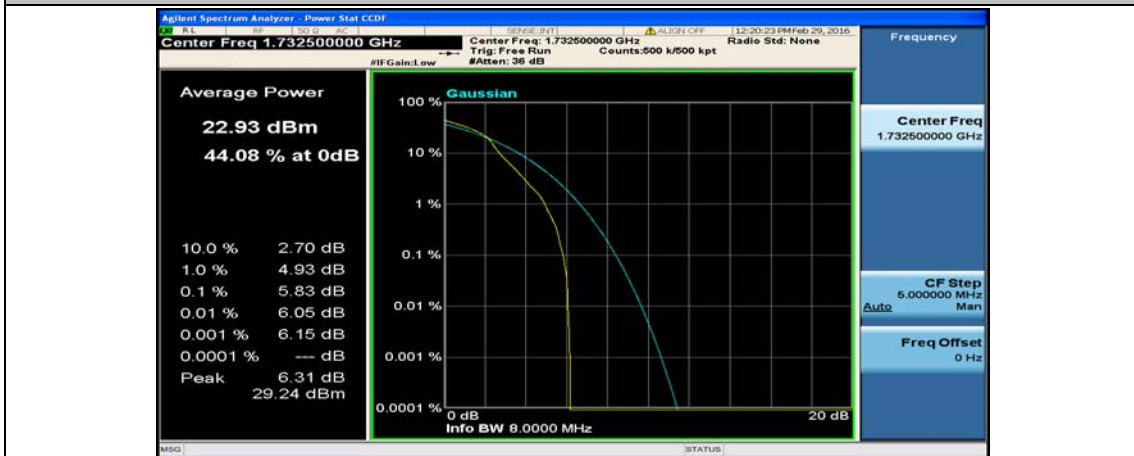

(Channel Bandwidth:20 MHz)_LCH_16QAM_50RB#50

(Channel Bandwidth:20 MHz)_LCH_16QAM_100RB#0

(Channel Bandwidth:20 MHz)_MCH_16QAM_1RB#0

(Channel Bandwidth:20 MHz)_MCH_16QAM_1RB#49

(Channel Bandwidth:20 MHz)_MCH_16QAM_1RB#99