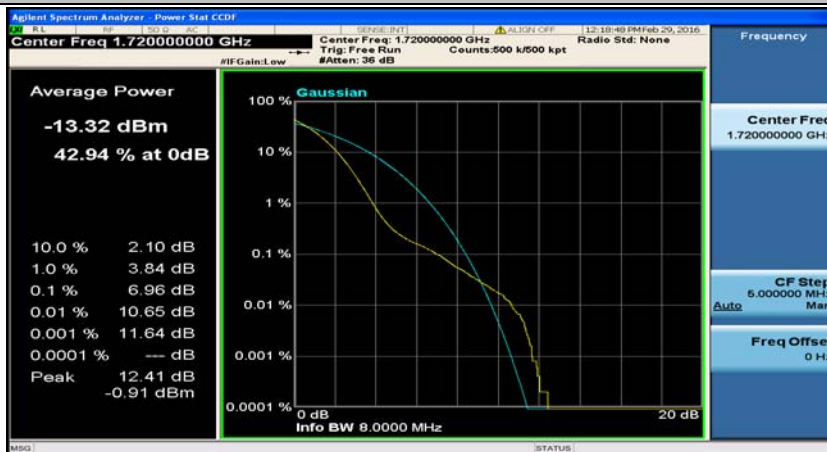

(Channel Bandwidth:20 MHz)_LCH_16QAM_1RB#99