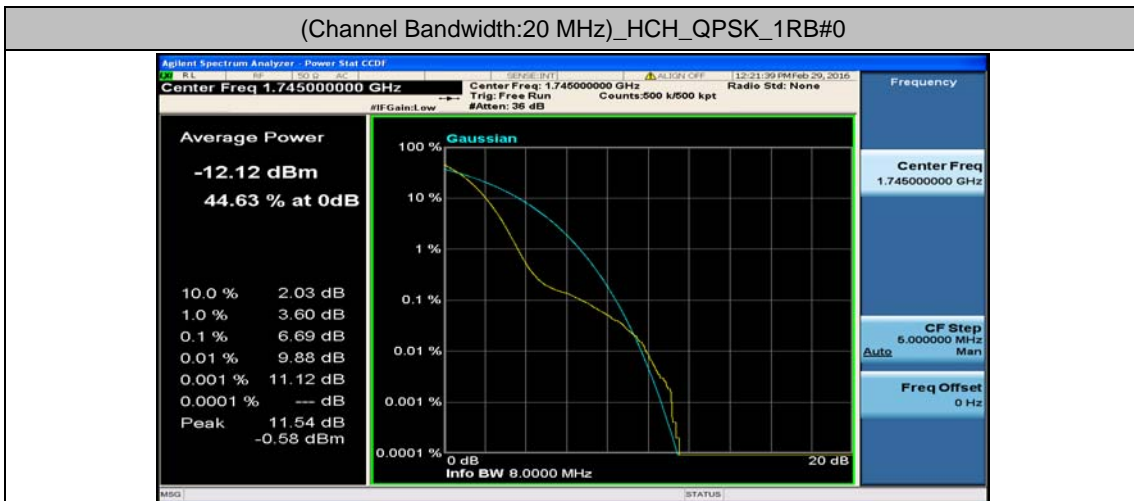

(Channel Bandwidth:20 MHz)_MCH_QPSK_50RB#25

(Channel Bandwidth:20 MHz)_MCH_QPSK_50RB#50

(Channel Bandwidth:20 MHz)_MCH_QPSK_100RB#0

(Channel Bandwidth:20 MHz)_HCH_QPSK_1RB#0

(Channel Bandwidth:20 MHz)_HCH_QPSK_1RB#49