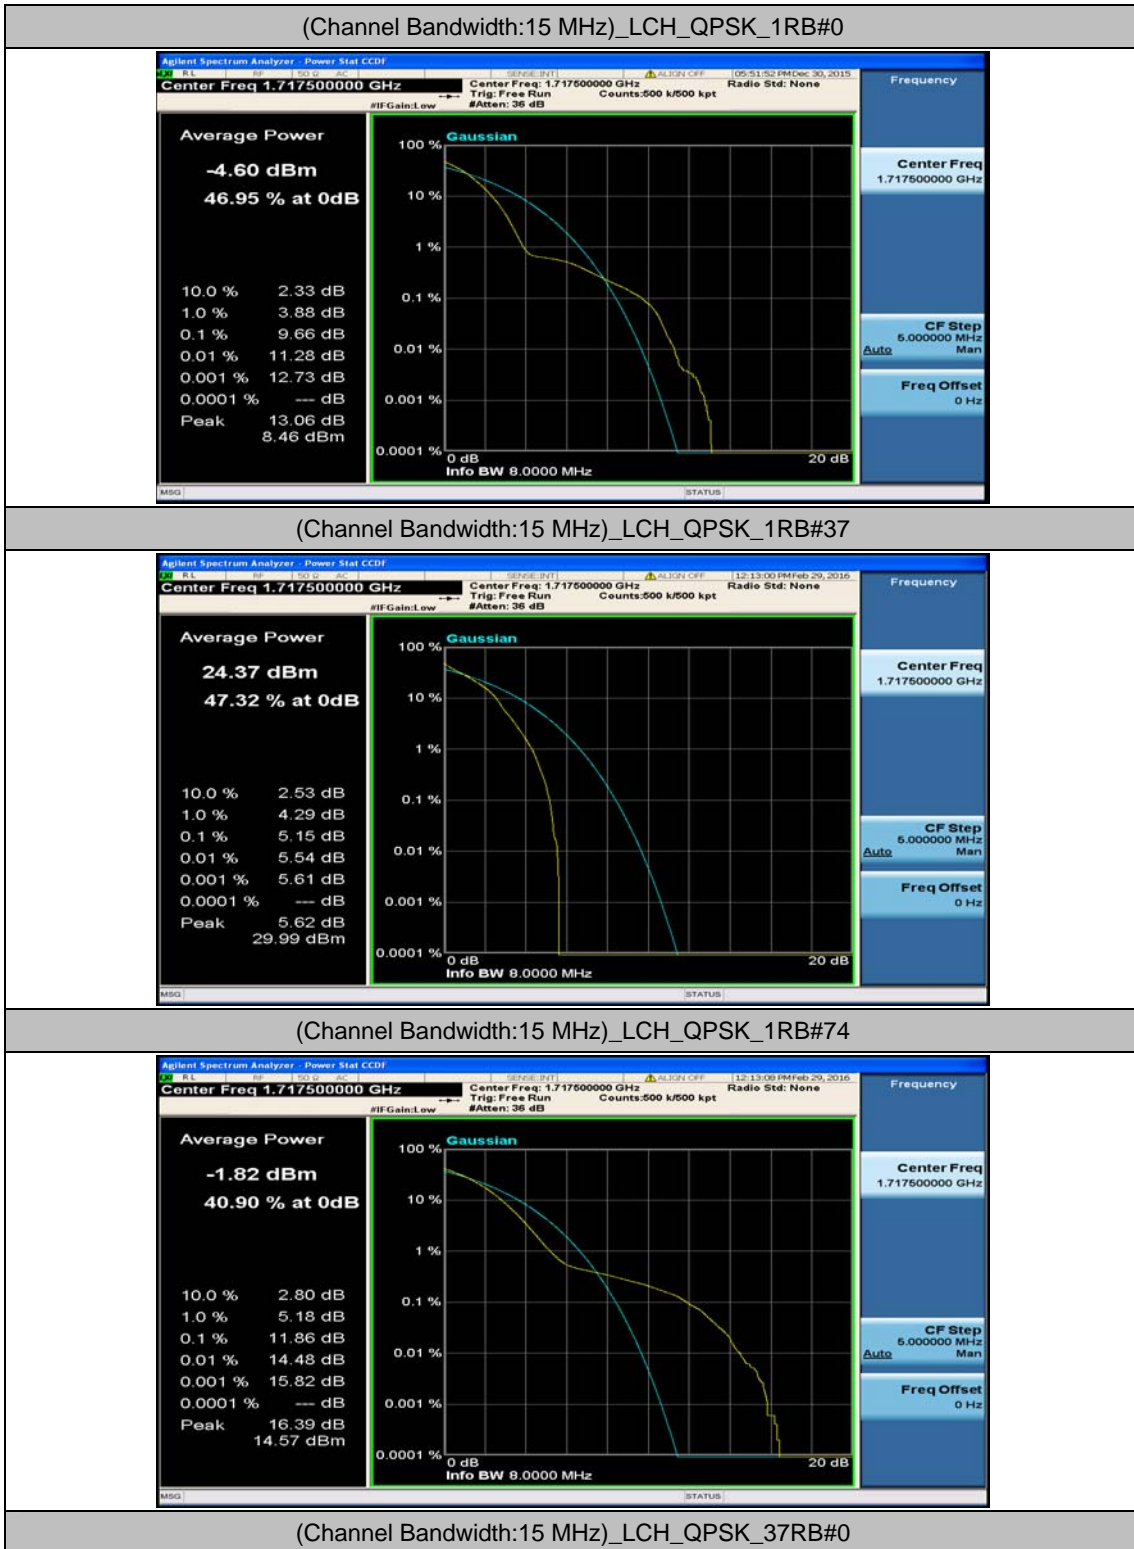

Channel Bandwidth: 10 MHz_MCH_16QAM_25RB#0

Channel Bandwidth: 10 MHz_MCH_16QAM_25RB#12

Channel Bandwidth: 10 MHz_MCH_16QAM_25RB#25

Channel Bandwidth: 10 MHz_HCH_16QAM_1RB#49

Channel Bandwidth: 10 MHz_HCH_16QAM_25RB#0

Channel Bandwidth: 10 MHz_HCH_16QAM_25RB#12

Channel Bandwidth: 15 MHz

(Channel Bandwidth:15 MHz)_LCH_QPSK_37RB#18

(Channel Bandwidth:15 MHz)_LCH_QPSK_37RB#38

(Channel Bandwidth:15 MHz)_LCH_QPSK_75RB#0

(Channel Bandwidth:15 MHz)_MCH_QPSK_1RB#0