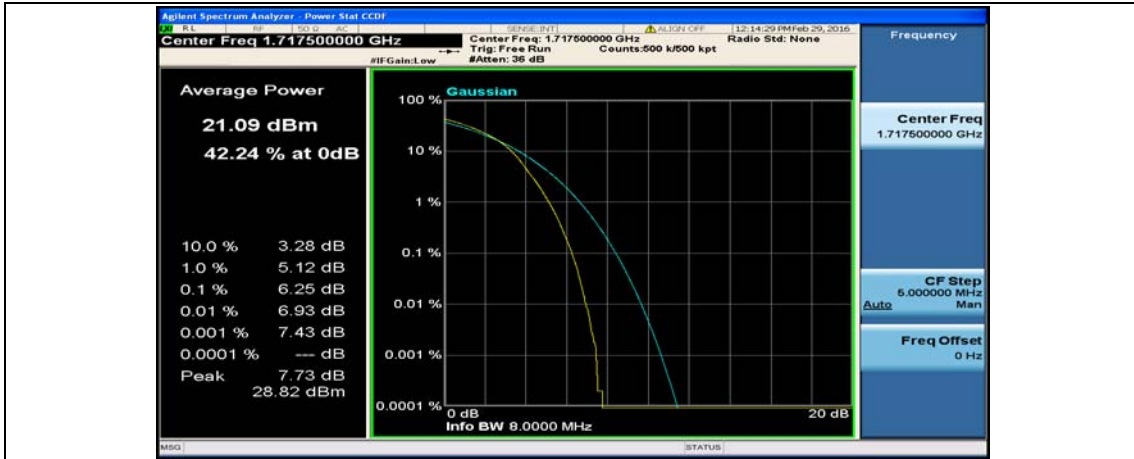

(Channel Bandwidth:15 MHz)_LCH_16QAM_1RB#74

(Channel Bandwidth:15 MHz)_LCH_16QAM_37RB#0

(Channel Bandwidth:15 MHz)_LCH_16QAM_37RB#18

(Channel Bandwidth:15 MHz)_LCH_16QAM_37RB#38

(Channel Bandwidth:15 MHz)_LCH_16QAM_75RB#0