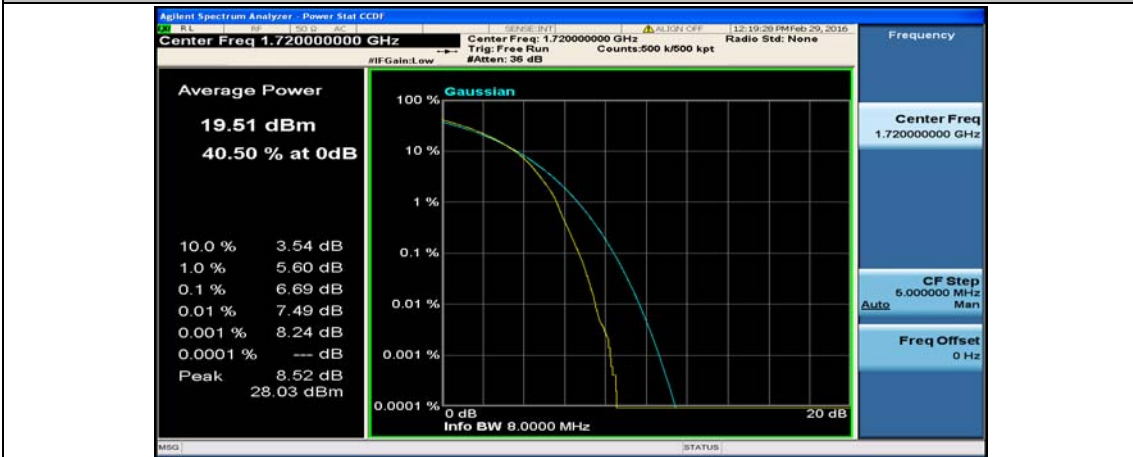

(Channel Bandwidth:20 MHz)_LCH_16QAM_50RB#50