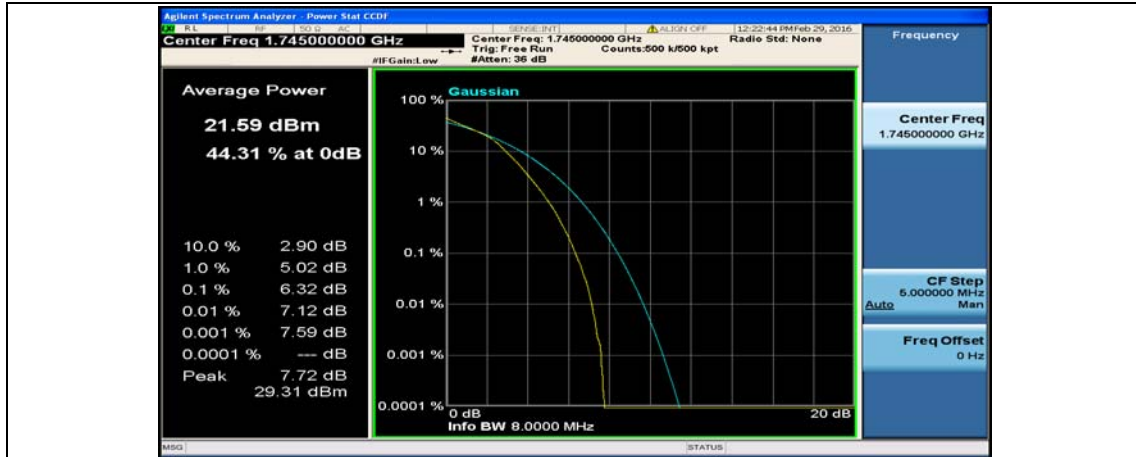

(Channel Bandwidth:20 MHz)_HCH_16QAM_1RB#49

(Channel Bandwidth:20 MHz)_HCH_16QAM_1RB#99

(Channel Bandwidth:20 MHz)_HCH_16QAM_50RB#0

(Channel Bandwidth:20 MHz)_HCH_16QAM_50RB#25

(Channel Bandwidth:20 MHz)_HCH_16QAM_50RB#0