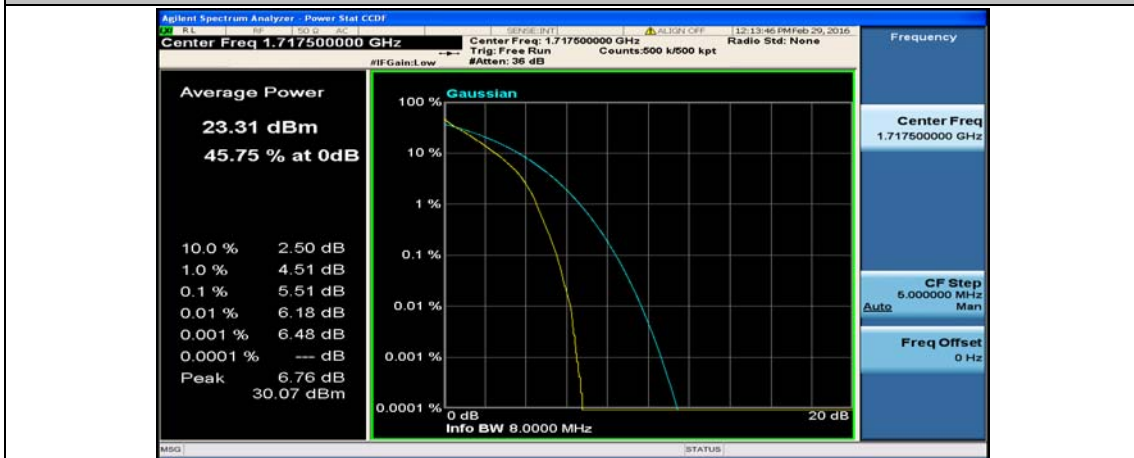

Channel Bandwidth: 10 MHz_HCH_16QAM_25RB#12

Channel Bandwidth: 15 MHz

(Channel Bandwidth:15 MHz)_LCH_QPSK_37RB#18

(Channel Bandwidth:15 MHz)_LCH_QPSK_37RB#38

(Channel Bandwidth:15 MHz)_LCH_QPSK_75RB#0

(Channel Bandwidth:15 MHz)_MCH_QPSK_1RB#0