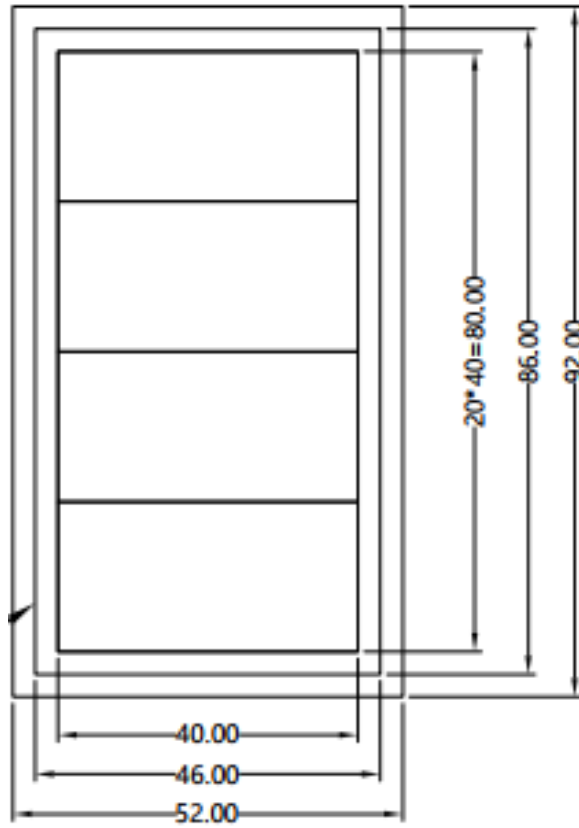

Label

<p>TRA</p> <p>PN:2144940 REGISTERD No: XXXXXXX DEALER No: XXXXXXX FCC ID:2AGCCA EH-W4G2 IC:20778-AEHW4G2 Power supply:5Vdc/450mA</p>	<p>Product :WiFi Module MODEL :AEH-W4G2 HARDWARE :VX.XXX Made In China</p> <p>CE</p> <p></p> <p>MAC:XXXXXXXXXXXX</p>
<p>TRA</p> <p>PN:2144940 REGISTERD No: XXXXXXX DEALER No: XXXXXXX FCC ID:2AGCCA EH-W4G2 IC:20778-AEHW4G2 Power supply:5Vdc/450mA</p>	<p>Product :WiFi Module MODEL :AEH-W4G2 HARDWARE :VX.XXX Made In China</p> <p>CE</p> <p></p> <p>MAC:XXXXXXXXXXXX</p>
<p>PN:2144940 Model: AEH-W4G2 ContainsFCCID: 2AGCCA EH-W4G2 ContainsIC: 20778-AEHW4G2</p>	<p></p> <p>WIFI ID:XXXXXXXXXXXX</p>
<p>PN:2144940 Model: AEH-W4G2 ContainsFCCID: 2AGCCA EH-W4G2 ContainsIC: 20778-AEHW4G2</p>	<p></p> <p>WIFI ID:XXXXXXXXXXXX</p>

L=40mm,W=20mm

Front view

Label location