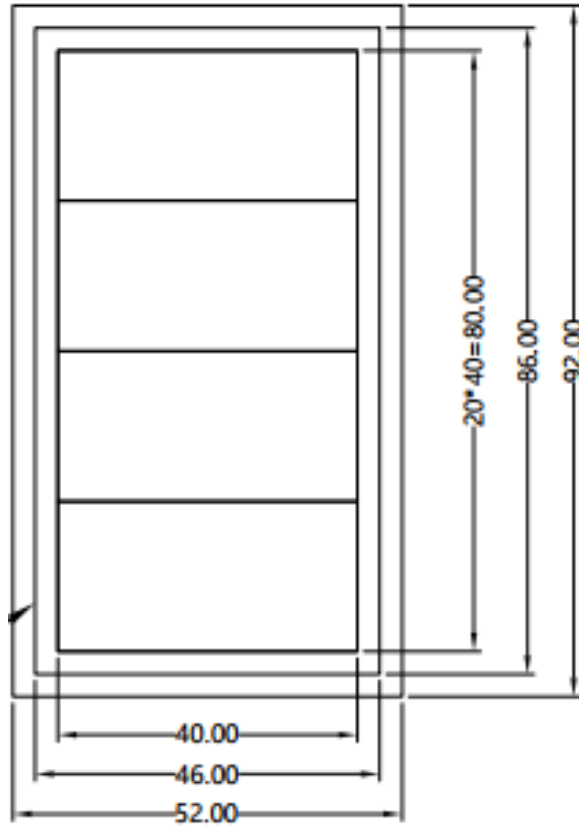

Label

TRA

Product:WiFi Module HARDWARE:V1.0
MODEL:AEH-W4G1 Made In China
PN:2144940
REGISTERD No:
<H>
DEALER No:
<H>
FCC ID:2AGCCA EH-W4G1
IC:20778-AEHW4G1
Power supply:5Vdc/450mA

PN:2144940
Model:
AEH-W4G1
FCC ID:
2AGCCA EH-W4G1
IC:
20778-AEHW4G1

WIFI ID:0415CC121451

L=40mm,W=20mm

Front view

Back view