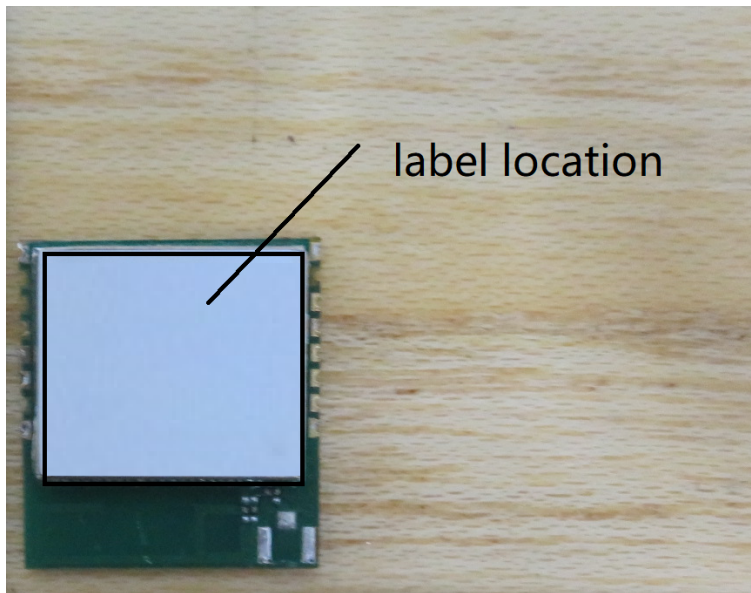

Hisense
012345
6789AB
PN:2141719

Model:AEH-W0G1

IC: 20778-AEHW0G1

FCC ID: 2AGCCAEH-W0G1

label location