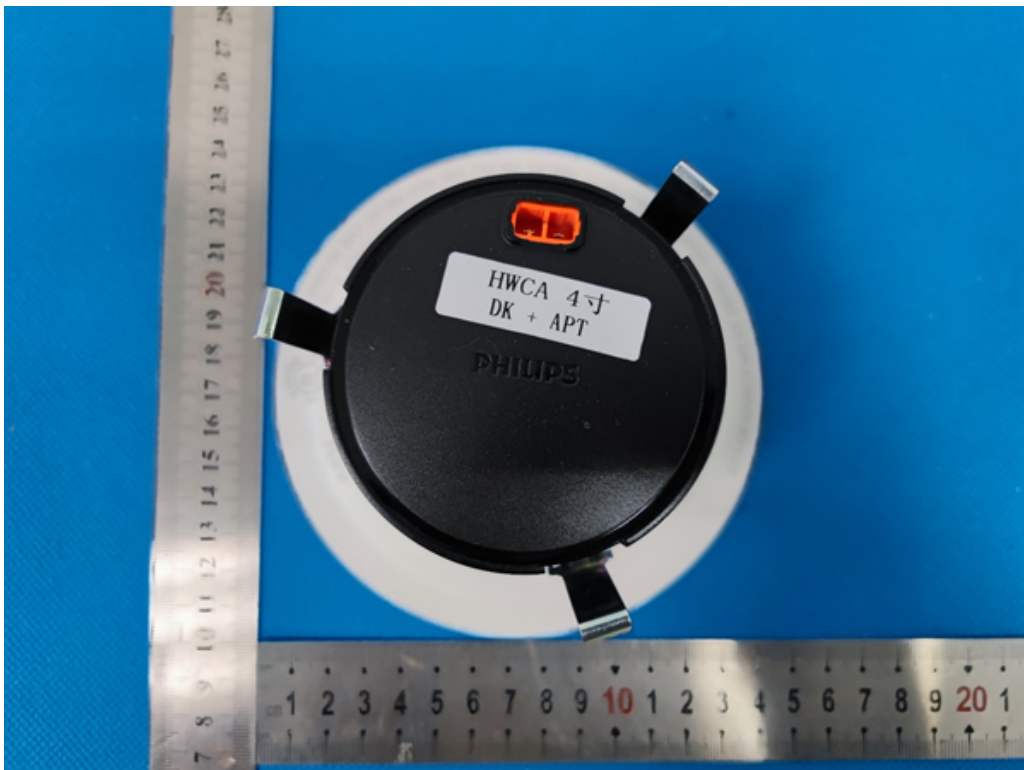

# Photos Documentation

Application: Signify (China) Investment Co., Ltd.  
Product: LED light  
FCC ID: 2AGBW9290031345X, 2AGBW9290031347X  
IC: 20812-31345X, 20812-31347X

Model: 9290031345

China

# Photos Documentation

Application: Signify (China) Investment Co., Ltd.  
Product: LED light  
FCC ID: 2AGBW9290031345X, 2AGBW9290031347X  
IC: 20812-31345X, 20812-31347X

China

# Photos Documentation

Application: Signify (China) Investment Co., Ltd.  
Product: LED light  
FCC ID: 2AGBW9290031345X, 2AGBW9290031347X  
IC: 20812-31345X, 20812-31347X

Model: 9290031347

China

# Photos Documentation

Application: Signify (China) Investment Co., Ltd.  
Product: LED light  
FCC ID: 2AGBW9290031345X, 2AGBW9290031347X  
IC: 20812-31345X, 20812-31347X