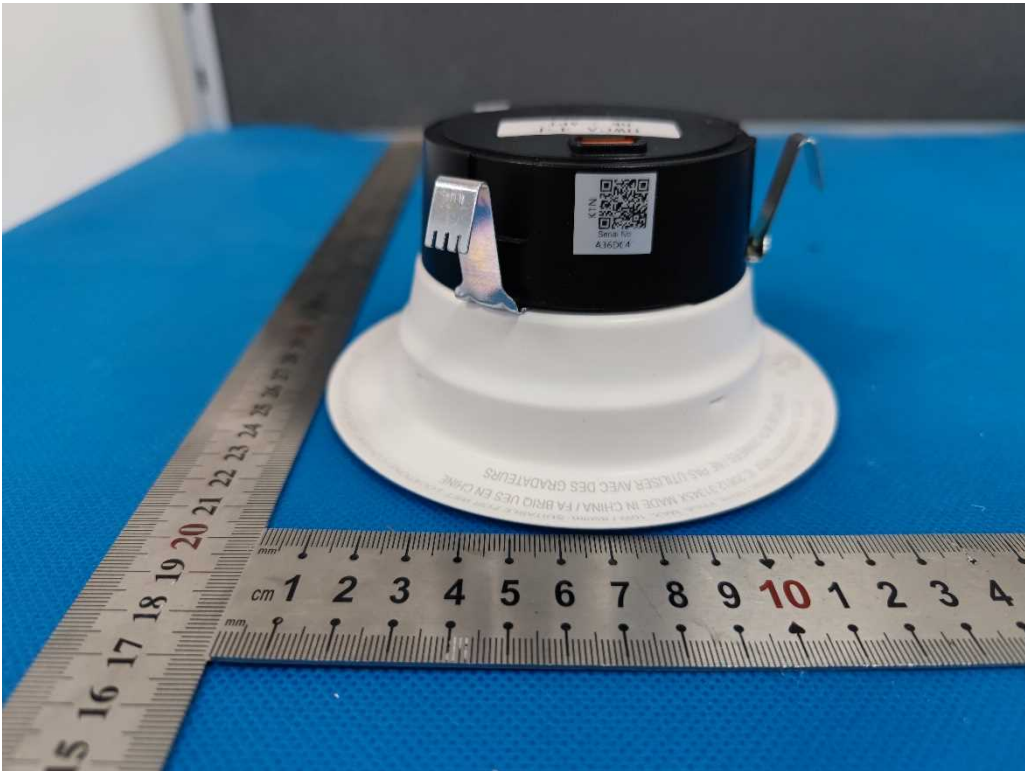

# Photos Documentation

Application: Signify (China) Investment Co., Ltd.  
Product: LED light  
FCC ID: 2AGBW9290031345X, 2AGBW9290031347X  
IC: 20812-31345X, 20812-31347X

Model: 9290031345

China

# Photos Documentation

Application: Signify (China) Investment Co., Ltd.  
Product: LED light  
FCC ID: 2AGBW9290031345X, 2AGBW9290031347X  
IC: 20812-31345X, 20812-31347X

China

# Photos Documentation

Application: Signify (China) Investment Co., Ltd.  
Product: LED light  
FCC ID: 2AGBW9290031345X, 2AGBW9290031347X  
IC: 20812-31345X, 20812-31347X

Model: 9290031347

China