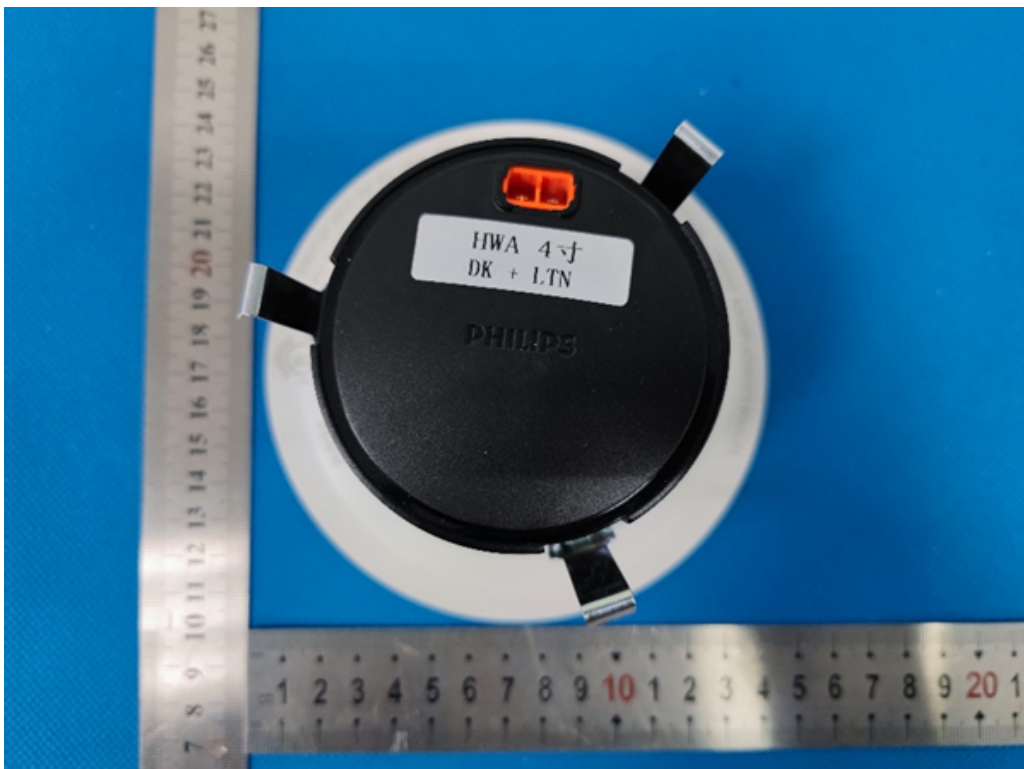

# Photos Documentation

Application: Signify (China) Investment Co., Ltd.  
Product: LED light  
FCC ID: 2AGBW9290031345X, 2AGBW9290031347X  
IC: 20812-31345X, 20812-31347X

Model: 9290031345

China

# Photos Documentation

Application: Signify (China) Investment Co., Ltd.  
Product: LED light  
FCC ID: 2AGBW9290031345X, 2AGBW9290031347X  
IC: 20812-31345X, 20812-31347X

China

# Photos Documentation

Application: Signify (China) Investment Co., Ltd.  
Product: LED light  
FCC ID: 2AGBW9290031345X, 2AGBW9290031347X  
IC: 20812-31345X, 20812-31347X

Model: 9290031347

China

# Photos Documentation

Application: Signify (China) Investment Co., Ltd.  
Product: LED light  
FCC ID: 2AGBW9290031345X, 2AGBW9290031347X  
IC: 20812-31345X, 20812-31347X