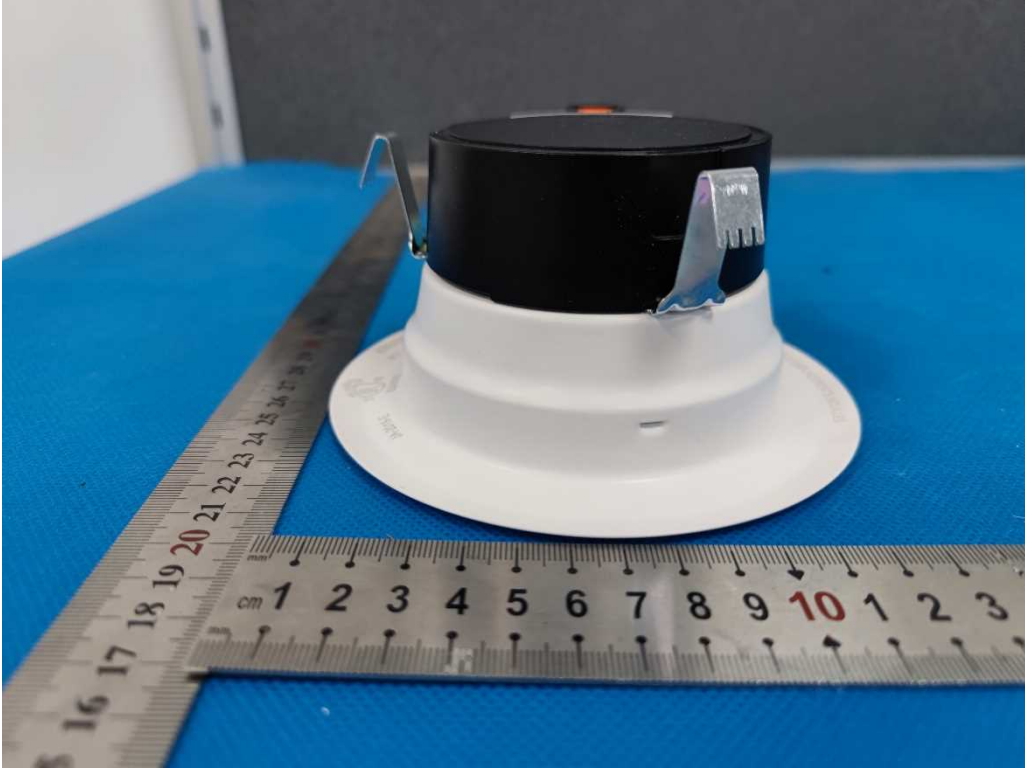

# Photos Documentation

Application: Signify (China) Investment Co., Ltd.  
Product: LED light  
FCC ID: 2AGBW9290031345X, 2AGBW9290031347X  
IC: 20812-31345X, 20812-31347X

Model: 9290031345

China

# Photos Documentation

Application: Signify (China) Investment Co., Ltd.  
Product: LED light  
FCC ID: 2AGBW9290031345X, 2AGBW9290031347X  
IC: 20812-31345X, 20812-31347X

China