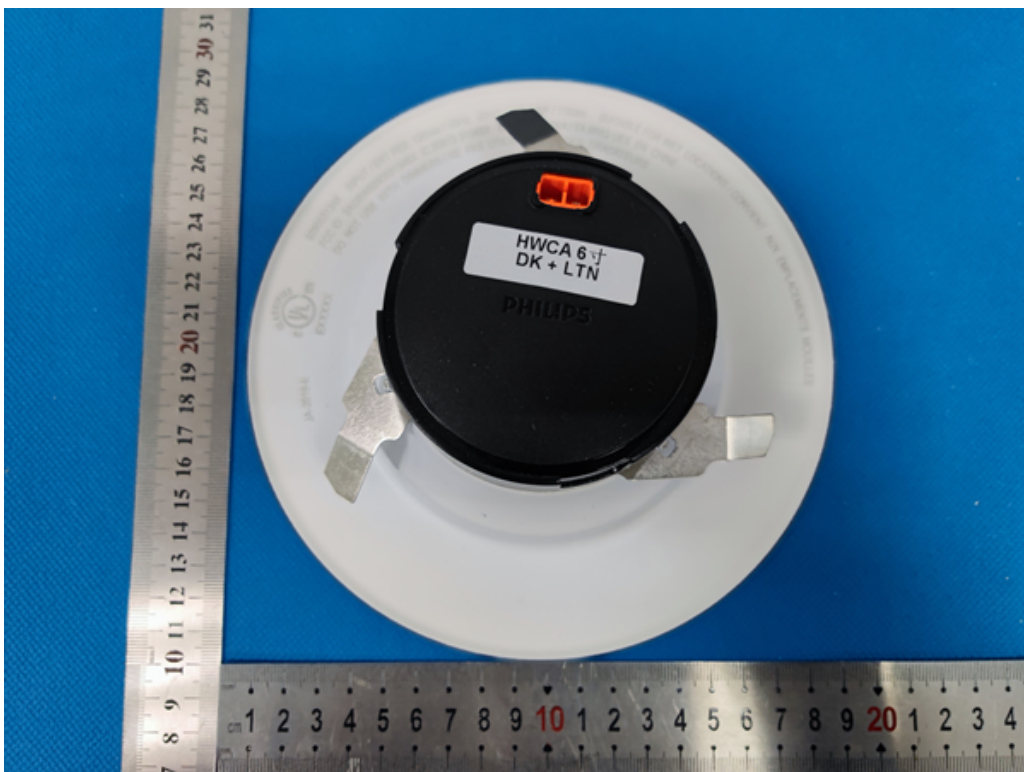

China

Photos Documentation

Application: Signify (China) Investment Co., Ltd.
Product: LED light
FCC ID: 2AGBW9290031346X
IC: 20812-31346X

Model: 9290031346

China

Photos Documentation

Application: Signify (China) Investment Co., Ltd.
Product: LED light
FCC ID: 2AGBW9290031346X
IC: 20812-31346X