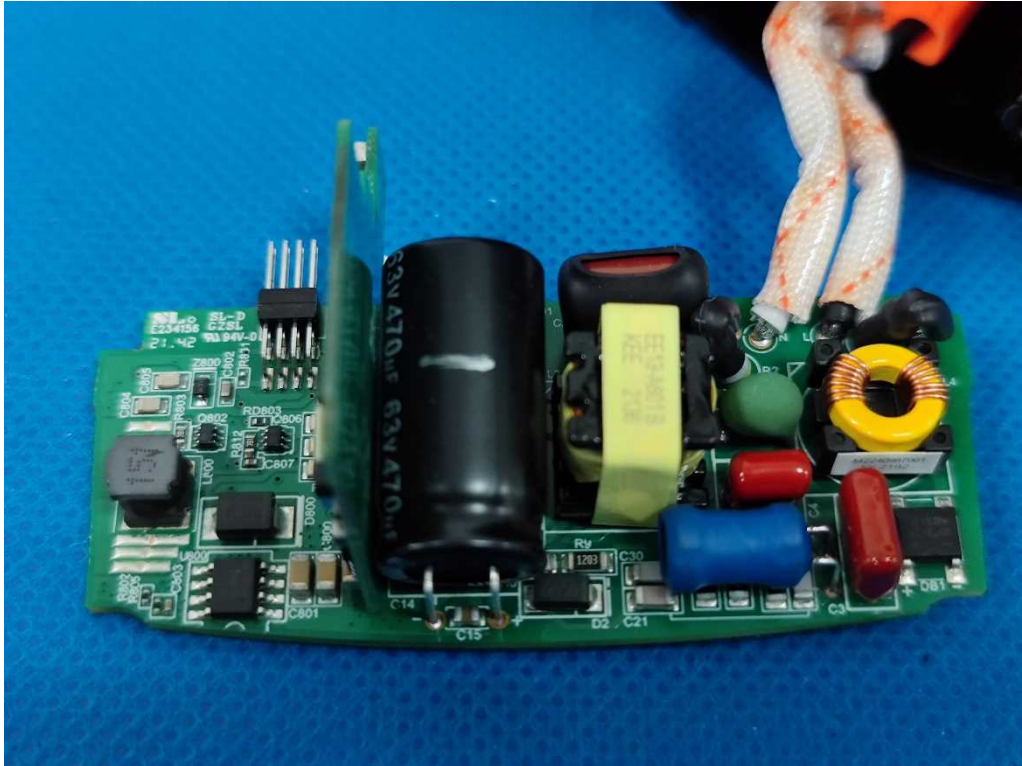

# Photos Documentation

Application: Signify (China) Investment Co., Ltd.

Product: LED light

FCC ID: 2AGBW9290031346X

IC: 20812-31346X

Model: 9290031346

China

# Photos Documentation

Application: Signify (China) Investment Co., Ltd.

Product: LED light

FCC ID: 2AGBW9290031346X

IC: 20812-31346X

China

Page 3 of 5

# Photos Documentation

Application: Signify (China) Investment Co., Ltd.  
Product: LED light  
FCC ID: 2AGBW9290031346X  
IC: 20812-31346X

China

# Photos Documentation

Application: Signify (China) Investment Co., Ltd.

Product: LED light

FCC ID: 2AGBW9290031346X

IC: 20812-31346X