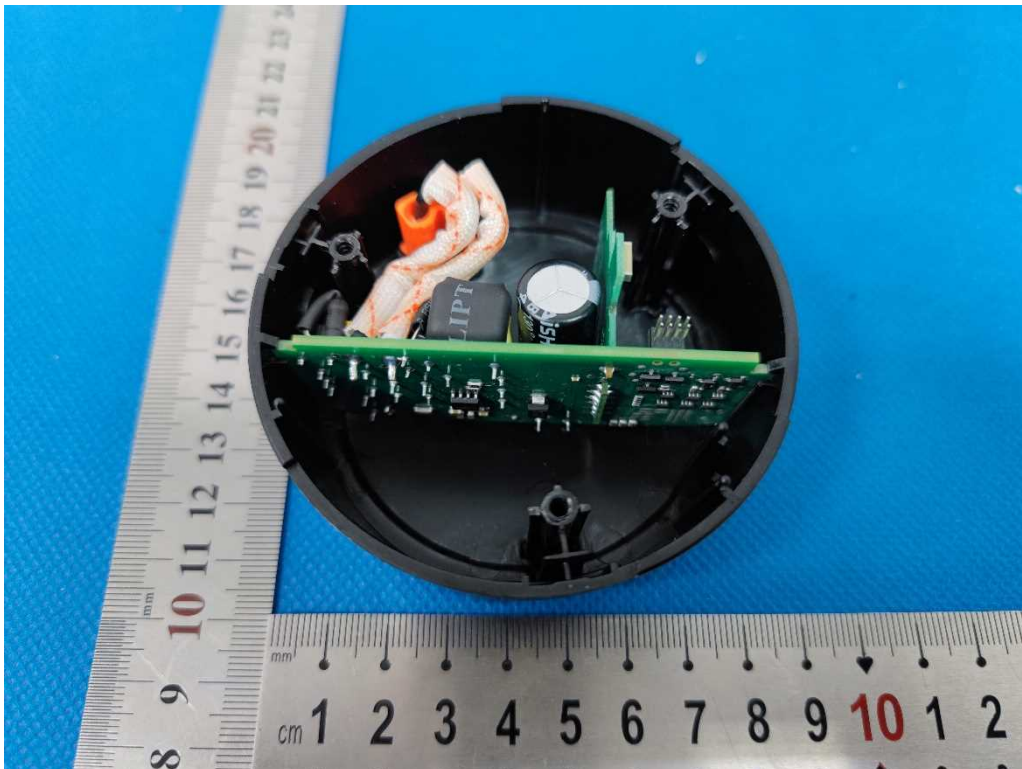

# Photos Documentation

Application: Signify (China) Investment Co., Ltd.

Product: LED light

FCC ID: 2AGBW9290031346X

IC: 20812-31346X

Model: 9290031346

China

# Photos Documentation

Application: Signify (China) Investment Co., Ltd.

Product: LED light

FCC ID: 2AGBW9290031346X

IC: 20812-31346X

China

Page 3 of 5

# Photos Documentation

Application: Signify (China) Investment Co., Ltd.  
Product: LED light  
FCC ID: 2AGBW9290031346X  
IC: 20812-31346X

China