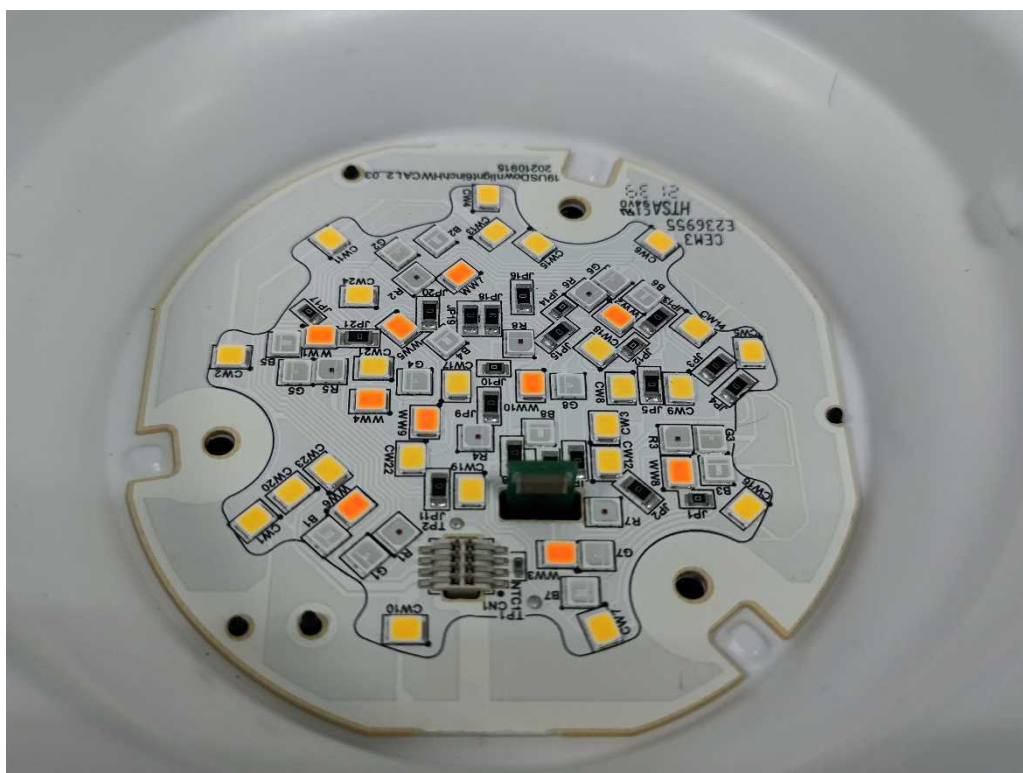

# Photos Documentation

Application: Signify (China) Investment Co., Ltd.

Product: LED light

FCC ID: 2AGBW9290031346X

IC: 20812-31346X

Model: 9290031346

China

# Photos Documentation

Application: Signify (China) Investment Co., Ltd.

Product: LED light

FCC ID: 2AGBW9290031346X

IC: 20812-31346X

China

Page 3 of 5

# Photos Documentation

Application: Signify (China) Investment Co., Ltd.  
Product: LED light  
FCC ID: 2AGBW9290031346X  
IC: 20812-31346X

China