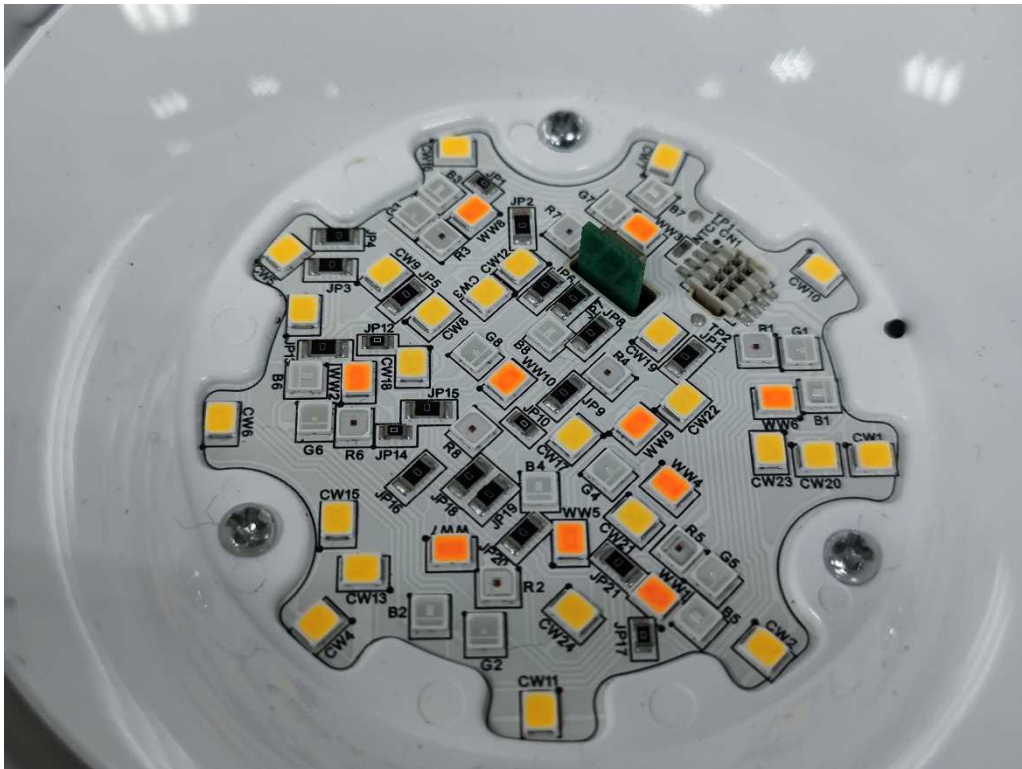

# Photos Documentation

Application: Signify (China) Investment Co., Ltd.

Product: LED light

FCC ID: 2AGBW9290031346X

IC: 20812-31346X

Model: 9290031346

China

# Photos Documentation

Application: Signify (China) Investment Co., Ltd.

Product: LED light

FCC ID: 2AGBW9290031346X

IC: 20812-31346X

China

Page 3 of 5

# Photos Documentation

Application: Signify (China) Investment Co., Ltd.  
Product: LED light  
FCC ID: 2AGBW9290031346X  
IC: 20812-31346X

China