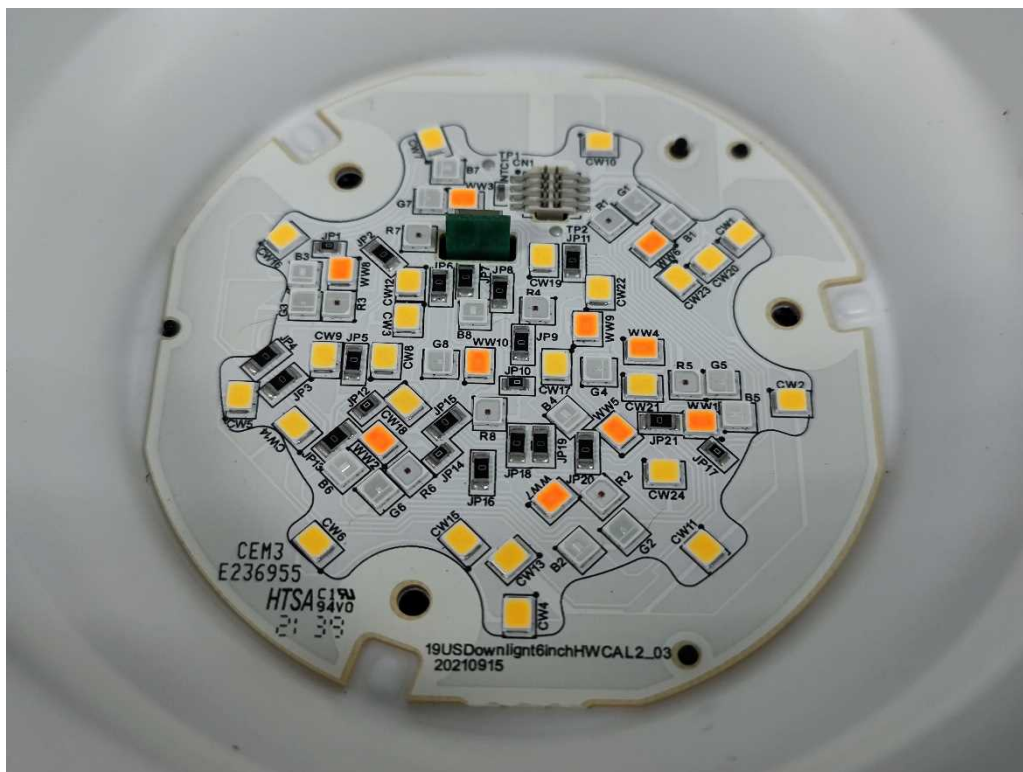

# Photos Documentation

Application: Signify (China) Investment Co., Ltd.

Product: LED light

FCC ID: 2AGBW9290031346X

IC: 20812-31346X

Model: 9290031346

China

# Photos Documentation

Application: Signify (China) Investment Co., Ltd.

Product: LED light

FCC ID: 2AGBW9290031346X

IC: 20812-31346X

China

Page 3 of 5

# Photos Documentation

Application: Signify (China) Investment Co., Ltd.  
Product: LED light  
FCC ID: 2AGBW9290031346X  
IC: 20812-31346X

China

# Photos Documentation

Application: Signify (China) Investment Co., Ltd.

Product: LED light

FCC ID: 2AGBW9290031346X

IC: 20812-31346X