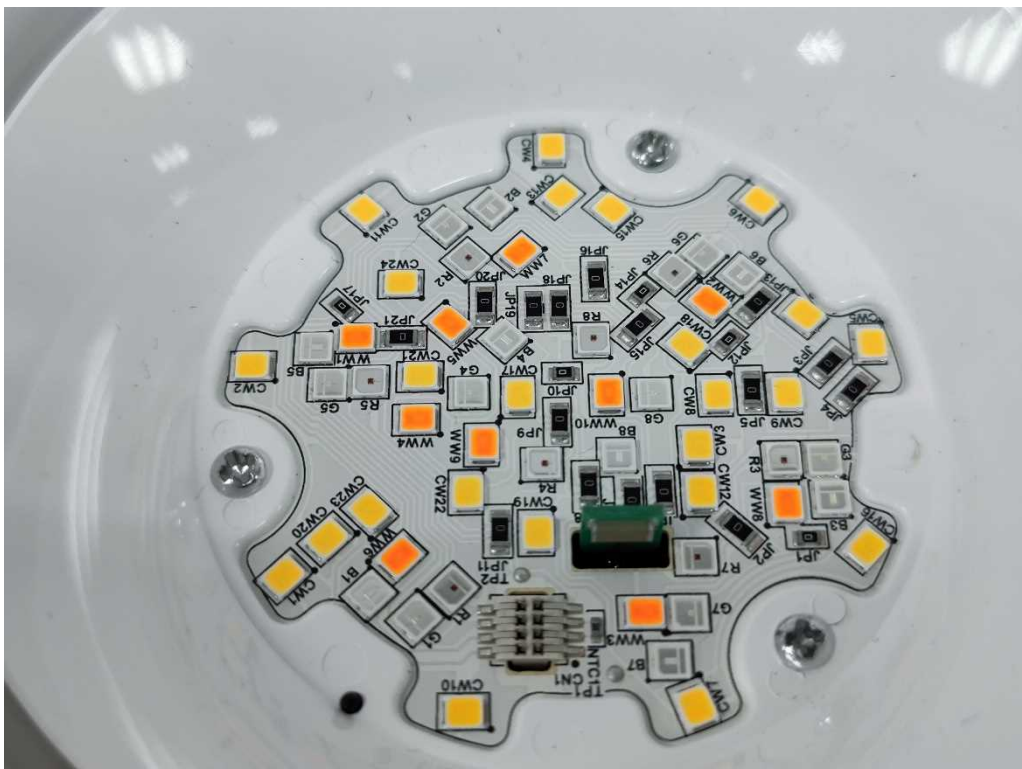

# Photos Documentation

Application: Signify (China) Investment Co., Ltd.

Product: LED light

FCC ID: 2AGBW9290031346X

IC: 20812-31346X

Model: 9290031346

China

# Photos Documentation

Application: Signify (China) Investment Co., Ltd.

Product: LED light

FCC ID: 2AGBW9290031346X

IC: 20812-31346X

China

Page 3 of 5

# Photos Documentation

Application: Signify (China) Investment Co., Ltd.  
Product: LED light  
FCC ID: 2AGBW9290031346X  
IC: 20812-31346X

China