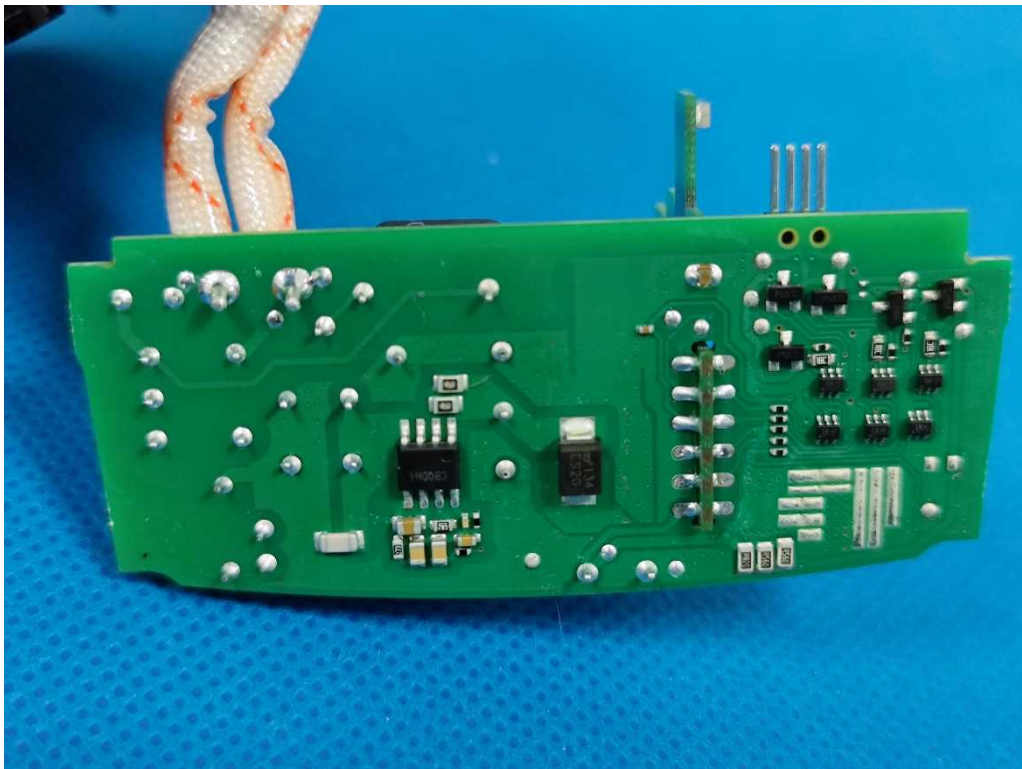

# Photos Documentation

Application: Signify (China) Investment Co., Ltd.

Product: LED light

FCC ID: 2AGBW9290031346X

IC: 20812-31346X

Model: 9290031346

China

# Photos Documentation

Application: Signify (China) Investment Co., Ltd.

Product: LED light

FCC ID: 2AGBW9290031346X

IC: 20812-31346X

China

Page 3 of 5

# Photos Documentation

Application: Signify (China) Investment Co., Ltd.  
Product: LED light  
FCC ID: 2AGBW9290031346X  
IC: 20812-31346X

China

# Photos Documentation

Application: Signify (China) Investment Co., Ltd.

Product: LED light

FCC ID: 2AGBW9290031346X

IC: 20812-31346X