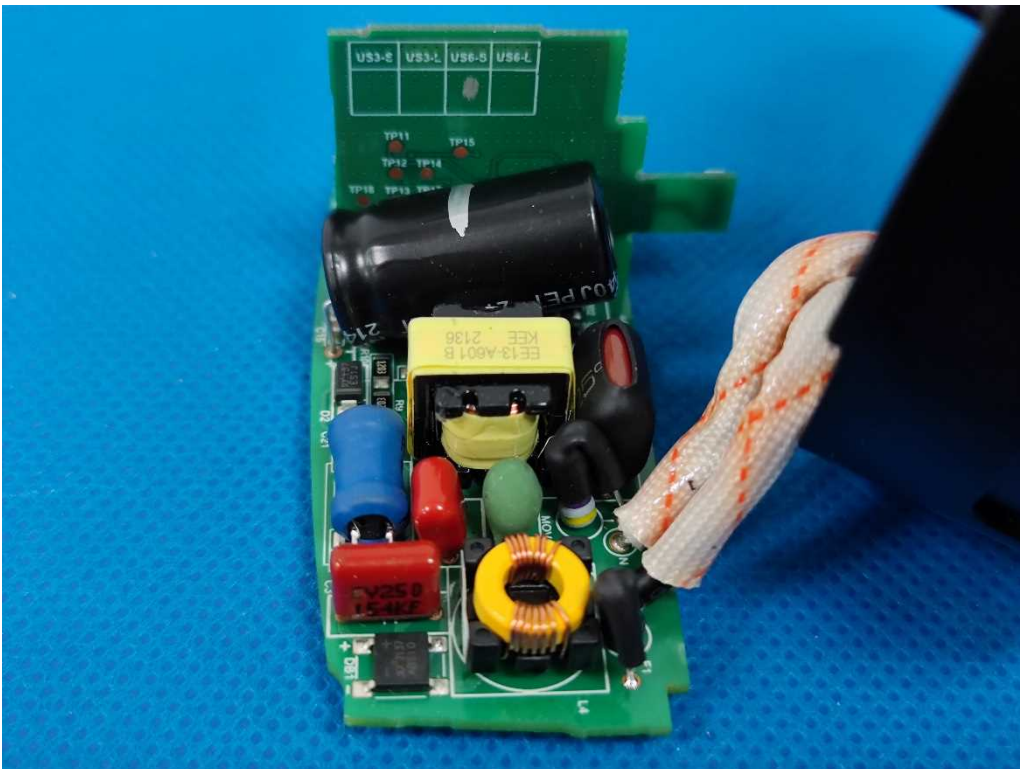

Photos Documentation

Application: Signify (China) Investment Co., Ltd.

Product: LED light

FCC ID: 2AGBW9290031345X, 2AGBW9290031347X

IC: 20812-31345X, 20812-31347X

Model: 9290031345

China

Photos Documentation

Application: Signify (China) Investment Co., Ltd.

Product: LED light

FCC ID: 2AGBW9290031345X, 2AGBW9290031347X

IC: 20812-31345X, 20812-31347X

Photos Documentation

Application: Signify (China) Investment Co., Ltd.

Product: LED light

FCC ID: 2AGBW9290031345X, 2AGBW9290031347X

IC: 20812-31345X, 20812-31347X

Photos Documentation

Application: Signify (China) Investment Co., Ltd.
Product: LED light
FCC ID: 2AGBW9290031345X, 2AGBW9290031347X
IC: 20812-31345X, 20812-31347X

Bluetooth and Zigbee Antenna position

Photos Documentation

Application: Signify (China) Investment Co., Ltd.
Product: LED light
FCC ID: 2AGBW9290031345X, 2AGBW9290031347X
IC: 20812-31345X, 20812-31347X

Model: 9290031347