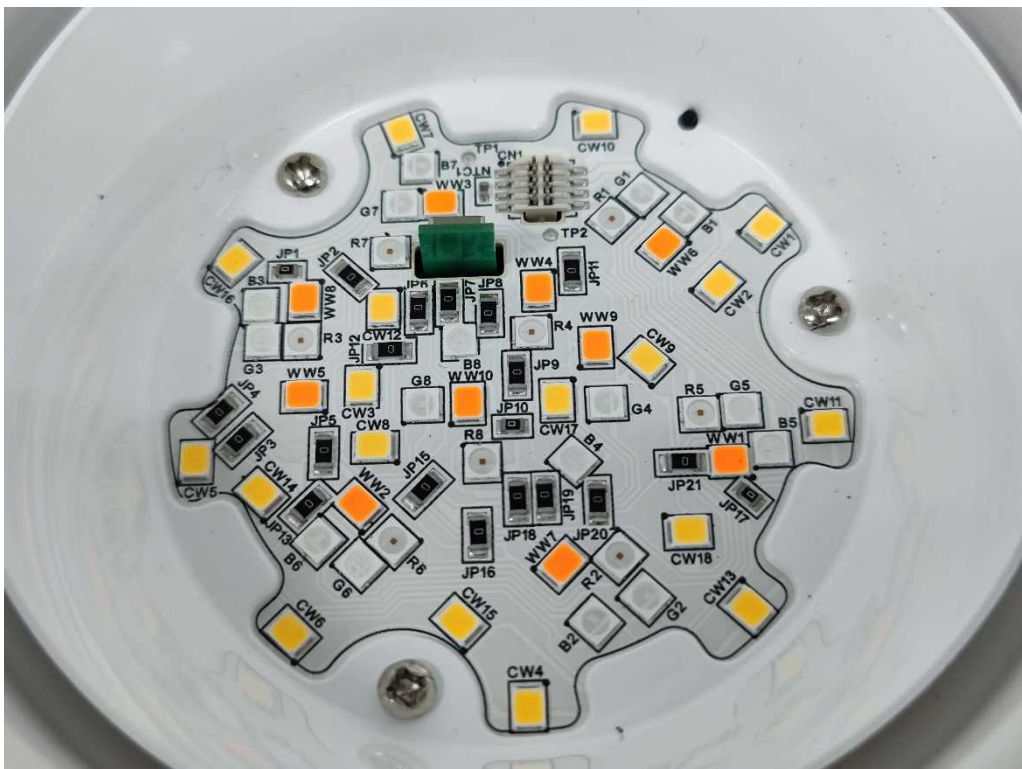

Photos Documentation

Application: Signify (China) Investment Co., Ltd.

Product: LED light

FCC ID: 2AGBW9290031345X, 2AGBW9290031347X

IC: 20812-31345X, 20812-31347X

Model: 9290031345

China

Photos Documentation

Application: Signify (China) Investment Co., Ltd.

Product: LED light

FCC ID: 2AGBW9290031345X, 2AGBW9290031347X

IC: 20812-31345X, 20812-31347X

Photos Documentation

Application: Signify (China) Investment Co., Ltd.

Product: LED light

FCC ID: 2AGBW9290031345X, 2AGBW9290031347X

IC: 20812-31345X, 20812-31347X

Photos Documentation

Application: Signify (China) Investment Co., Ltd.
Product: LED light
FCC ID: 2AGBW9290031345X, 2AGBW9290031347X
IC: 20812-31345X, 20812-31347X

Bluetooth and Zigbee Antenna position

Photos Documentation

Application: Signify (China) Investment Co., Ltd.
Product: LED light
FCC ID: 2AGBW9290031345X, 2AGBW9290031347X
IC: 20812-31345X, 20812-31347X

Model: 9290031347