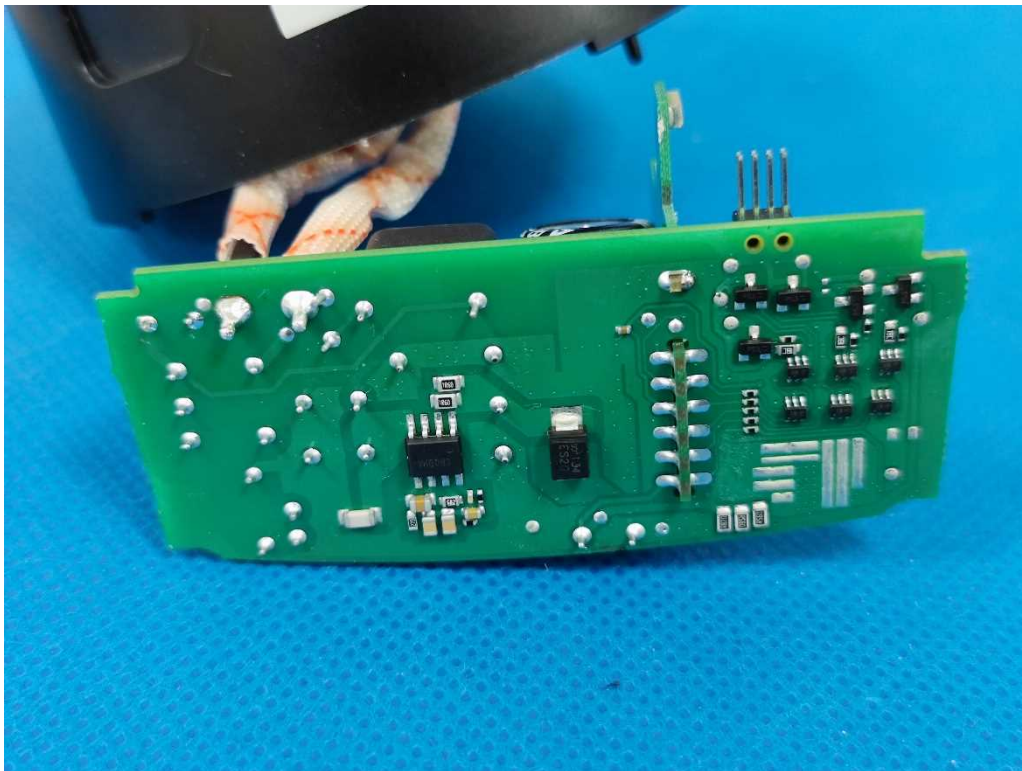

Photos Documentation

Application: Signify (China) Investment Co., Ltd.

Product: LED light

FCC ID: 2AGBW9290031345X, 2AGBW9290031347X

IC: 20812-31345X, 20812-31347X

Model: 9290031345

China

Photos Documentation

Application: Signify (China) Investment Co., Ltd.

Product: LED light

FCC ID: 2AGBW9290031345X, 2AGBW9290031347X

IC: 20812-31345X, 20812-31347X

Photos Documentation

Application: Signify (China) Investment Co., Ltd.

Product: LED light

FCC ID: 2AGBW9290031345X, 2AGBW9290031347X

IC: 20812-31345X, 20812-31347X

Photos Documentation

Application: Signify (China) Investment Co., Ltd.
Product: LED light
FCC ID: 2AGBW9290031345X, 2AGBW9290031347X
IC: 20812-31345X, 20812-31347X

Bluetooth and Zigbee Antenna position

Photos Documentation

Application: Signify (China) Investment Co., Ltd.
Product: LED light
FCC ID: 2AGBW9290031345X, 2AGBW9290031347X
IC: 20812-31345X, 20812-31347X

Model: 9290031347