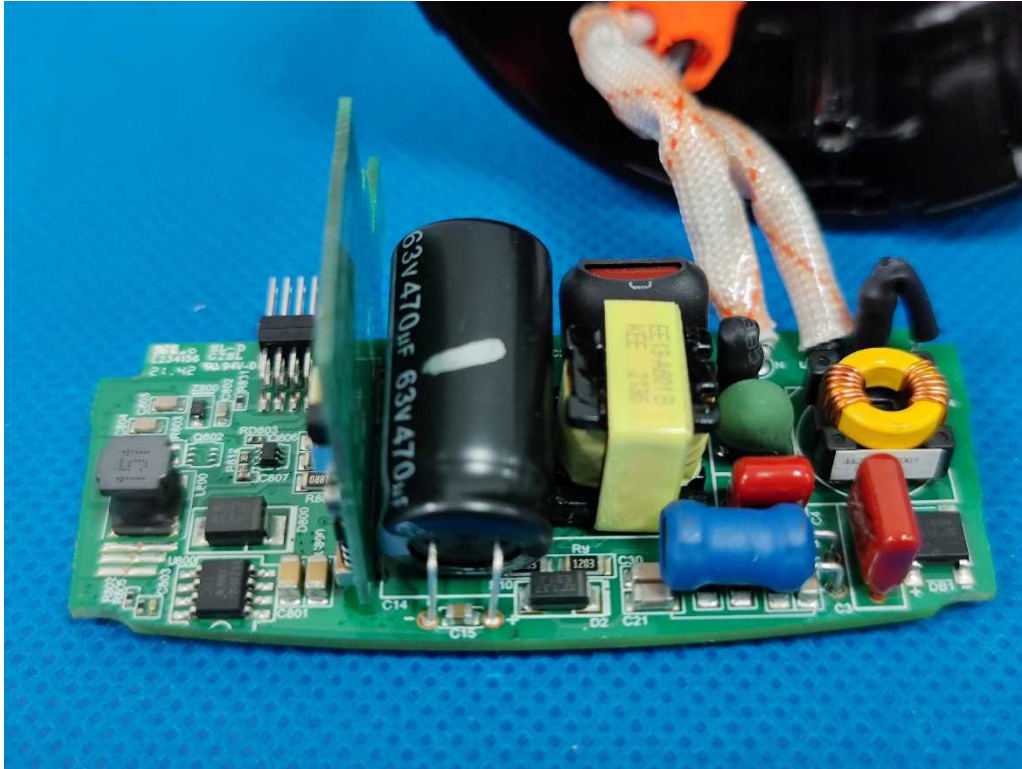

Bluetooth and Zigbee Antenna position

Photos Documentation

Application: Signify (China) Investment Co., Ltd.
Product: LED light
FCC ID: 2AGBW9290031345X, 2AGBW9290031347X
IC: 20812-31345X, 20812-31347X

Model: 9290031347

China

Photos Documentation

Application: Signify (China) Investment Co., Ltd.

Product: LED light

FCC ID: 2AGBW9290031345X, 2AGBW9290031347X

IC: 20812-31345X, 20812-31347X

Photos Documentation

Application: Signify (China) Investment Co., Ltd.

Product: LED light

FCC ID: 2AGBW9290031345X, 2AGBW9290031347X

IC: 20812-31345X, 20812-31347X

Photos Documentation

Application: Signify (China) Investment Co., Ltd.
Product: LED light
FCC ID: 2AGBW9290031345X, 2AGBW9290031347X
IC: 20812-31345X, 20812-31347X

Photos Documentation

Application: Signify (China) Investment Co., Ltd.
Product: LED light
FCC ID: 2AGBW9290031345X, 2AGBW9290031347X
IC: 20812-31345X, 20812-31347X

Bluetooth and Zigbee Antenna position