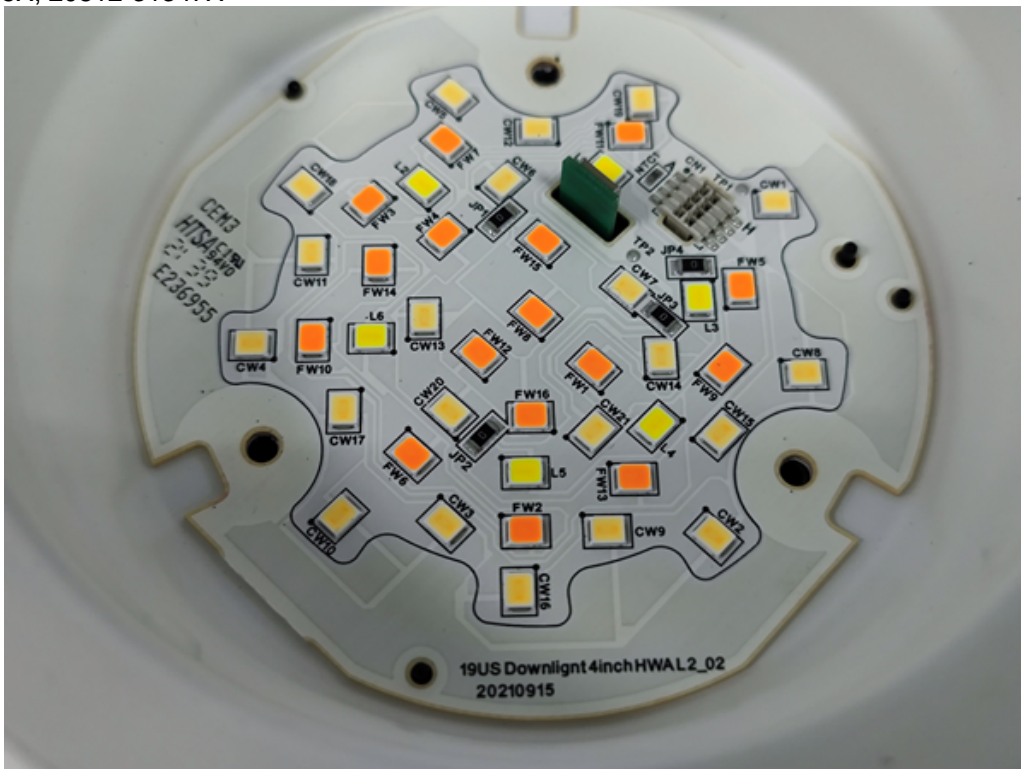

Bluetooth and Zigbee Antenna position

Photos Documentation

Application: Signify (China) Investment Co., Ltd.
Product: LED light
FCC ID: 2AGBW9290031345X, 2AGBW9290031347X
IC: 20812-31345X, 20812-31347X

Model: 9290031347

China

Photos Documentation

Application: Signify (China) Investment Co., Ltd.

Product: LED light

FCC ID: 2AGBW9290031345X, 2AGBW9290031347X

IC: 20812-31345X, 20812-31347X

Photos Documentation

Application: Signify (China) Investment Co., Ltd.

Product: LED light

FCC ID: 2AGBW9290031345X, 2AGBW9290031347X

IC: 20812-31345X, 20812-31347X

Photos Documentation

Application: Signify (China) Investment Co., Ltd.
Product: LED light
FCC ID: 2AGBW9290031345X, 2AGBW9290031347X
IC: 20812-31345X, 20812-31347X

Photos Documentation

Application: Signify (China) Investment Co., Ltd.
Product: LED light
FCC ID: 2AGBW9290031345X, 2AGBW9290031347X
IC: 20812-31345X, 20812-31347X

Bluetooth and Zigbee Antenna position