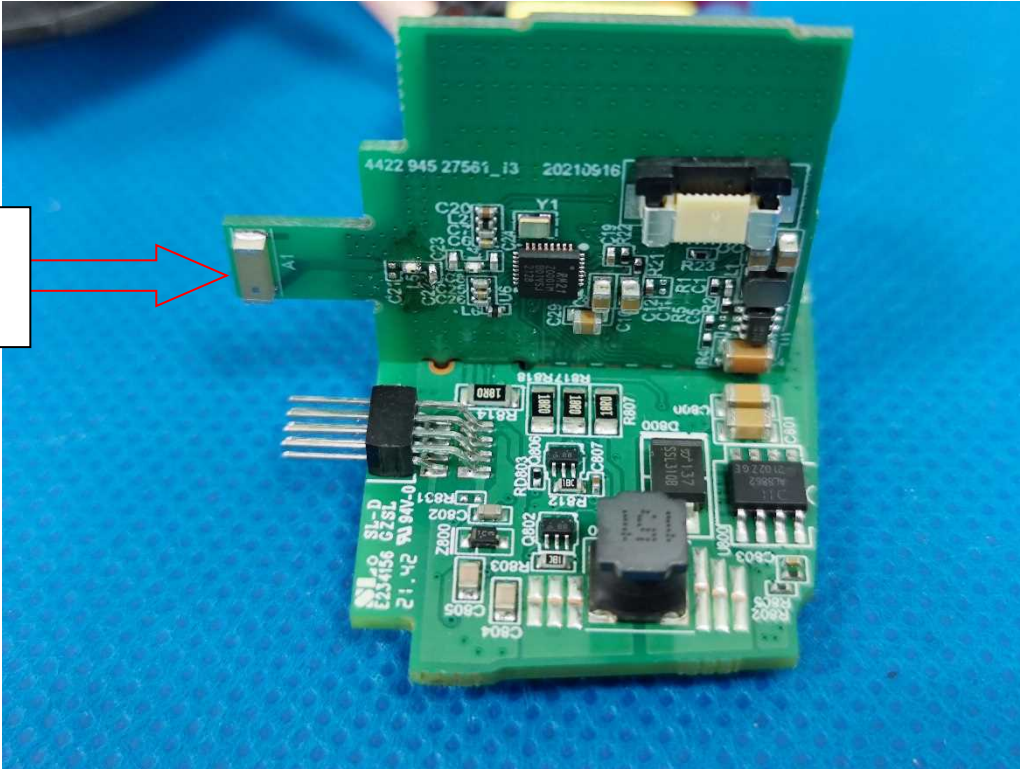

Photos Documentation

Application: Signify (China) Investment Co., Ltd.

Product: LED light

FCC ID: 2AGBW9290031345X, 2AGBW9290031347X

IC: 20812-31345X, 20812-31347X

Model: 9290031345

China

Photos Documentation

Application: Signify (China) Investment Co., Ltd.

Product: LED light

FCC ID: 2AGBW9290031345X, 2AGBW9290031347X

IC: 20812-31345X, 20812-31347X

Photos Documentation

Application: Signify (China) Investment Co., Ltd.

Product: LED light

FCC ID: 2AGBW9290031345X, 2AGBW9290031347X

IC: 20812-31345X, 20812-31347X

Photos Documentation

Application: Signify (China) Investment Co., Ltd.
Product: LED light
FCC ID: 2AGBW9290031345X, 2AGBW9290031347X
IC: 20812-31345X, 20812-31347X

Bluetooth and Zigbee Antenna position

Photos Documentation

Application: Signify (China) Investment Co., Ltd.
Product: LED light
FCC ID: 2AGBW9290031345X, 2AGBW9290031347X
IC: 20812-31345X, 20812-31347X

Model: 9290031347