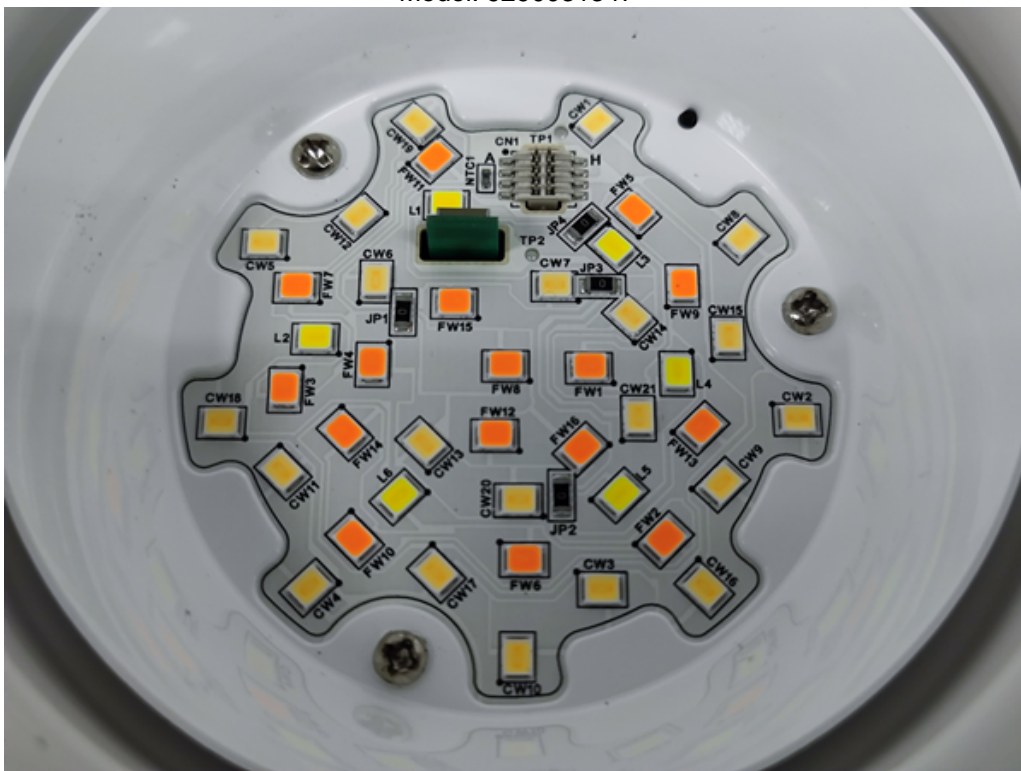

Photos Documentation

Application: Signify (China) Investment Co., Ltd.

Product: LED light

FCC ID: 2AGBW9290031345X, 2AGBW9290031347X

IC: 20812-31345X, 20812-31347X

Model: 9290031345

China

Photos Documentation

Application: Signify (China) Investment Co., Ltd.

Product: LED light

FCC ID: 2AGBW9290031345X, 2AGBW9290031347X

IC: 20812-31345X, 20812-31347X

Photos Documentation

Application: Signify (China) Investment Co., Ltd.

Product: LED light

FCC ID: 2AGBW9290031345X, 2AGBW9290031347X

IC: 20812-31345X, 20812-31347X

Photos Documentation

Application: Signify (China) Investment Co., Ltd.
Product: LED light
FCC ID: 2AGBW9290031345X, 2AGBW9290031347X
IC: 20812-31345X, 20812-31347X

Bluetooth and Zigbee Antenna position

Photos Documentation

Application: Signify (China) Investment Co., Ltd.
Product: LED light
FCC ID: 2AGBW9290031345X, 2AGBW9290031347X
IC: 20812-31345X, 20812-31347X

Model: 9290031347