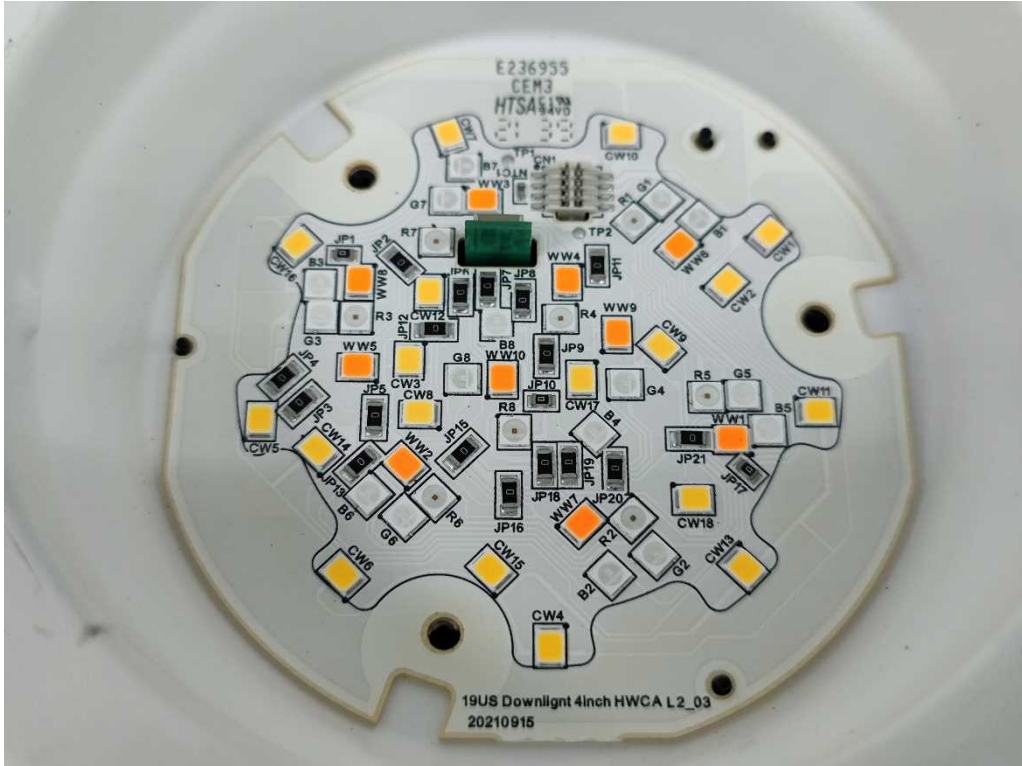

Photos Documentation

Application: Signify (China) Investment Co., Ltd.

Product: LED light

FCC ID: 2AGBW9290031345X, 2AGBW9290031347X

IC: 20812-31345X, 20812-31347X

Model: 9290031345

China

Photos Documentation

Application: Signify (China) Investment Co., Ltd.

Product: LED light

FCC ID: 2AGBW9290031345X, 2AGBW9290031347X

IC: 20812-31345X, 20812-31347X

Photos Documentation

Application: Signify (China) Investment Co., Ltd.

Product: LED light

FCC ID: 2AGBW9290031345X, 2AGBW9290031347X

IC: 20812-31345X, 20812-31347X

Photos Documentation

Application: Signify (China) Investment Co., Ltd.
Product: LED light
FCC ID: 2AGBW9290031345X, 2AGBW9290031347X
IC: 20812-31345X, 20812-31347X

Bluetooth and Zigbee Antenna position

Photos Documentation

Application: Signify (China) Investment Co., Ltd.
Product: LED light
FCC ID: 2AGBW9290031345X, 2AGBW9290031347X
IC: 20812-31345X, 20812-31347X

Model: 9290031347