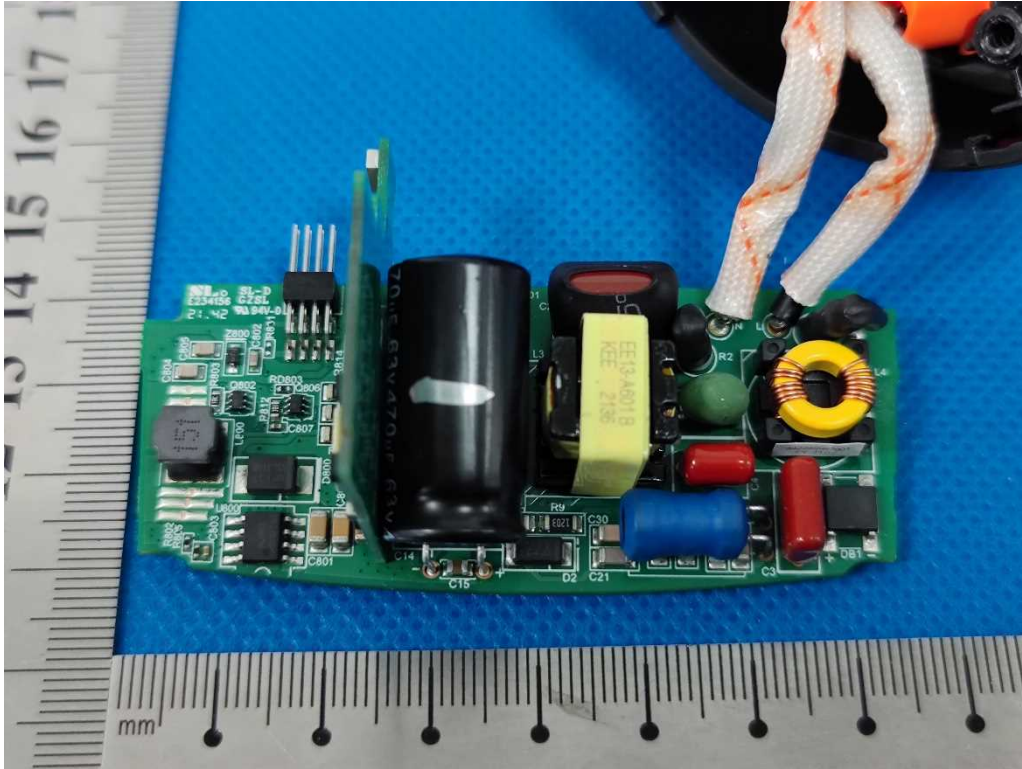

Photos Documentation

Application: Signify (China) Investment Co., Ltd.

Product: LED light

FCC ID: 2AGBW9290031345X, 2AGBW9290031347X

IC: 20812-31345X, 20812-31347X

Model: 9290031345

China

Photos Documentation

Application: Signify (China) Investment Co., Ltd.

Product: LED light

FCC ID: 2AGBW9290031345X, 2AGBW9290031347X

IC: 20812-31345X, 20812-31347X

Photos Documentation

Application: Signify (China) Investment Co., Ltd.

Product: LED light

FCC ID: 2AGBW9290031345X, 2AGBW9290031347X

IC: 20812-31345X, 20812-31347X

Photos Documentation

Application: Signify (China) Investment Co., Ltd.
Product: LED light
FCC ID: 2AGBW9290031345X, 2AGBW9290031347X
IC: 20812-31345X, 20812-31347X

Bluetooth and Zigbee Antenna position

Photos Documentation

Application: Signify (China) Investment Co., Ltd.
Product: LED light
FCC ID: 2AGBW9290031345X, 2AGBW9290031347X
IC: 20812-31345X, 20812-31347X

Model: 9290031347