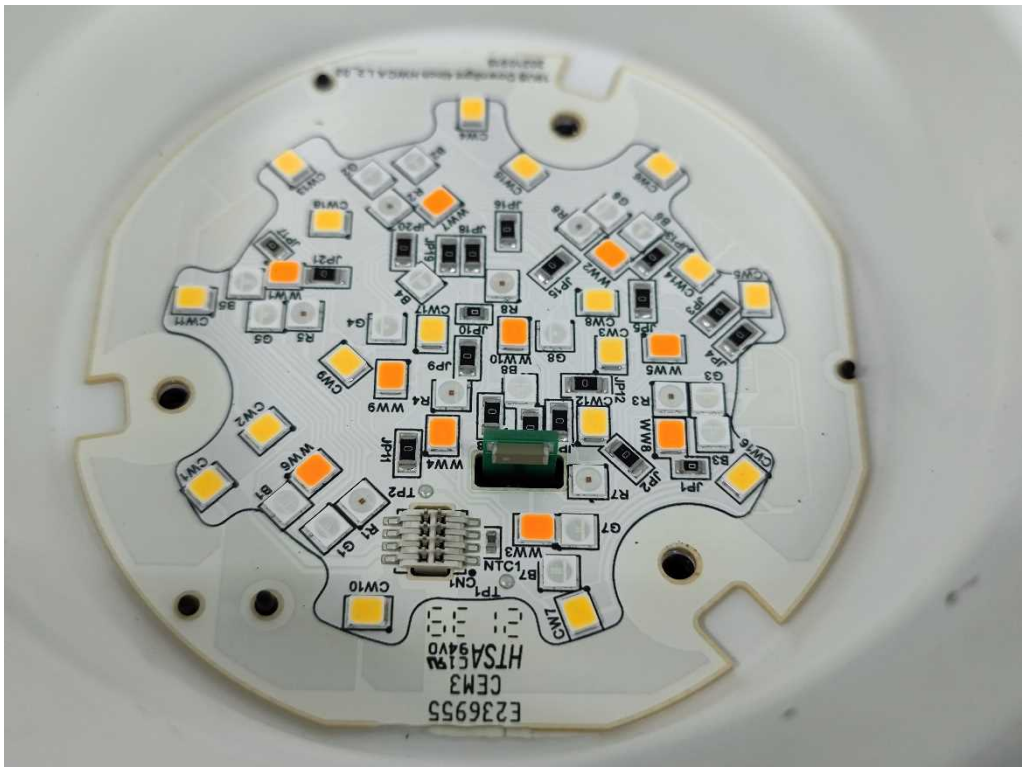

Photos Documentation

Application: Signify (China) Investment Co., Ltd.

Product: LED light

FCC ID: 2AGBW9290031345X, 2AGBW9290031347X

IC: 20812-31345X, 20812-31347X

Model: 9290031345

China

Photos Documentation

Application: Signify (China) Investment Co., Ltd.

Product: LED light

FCC ID: 2AGBW9290031345X, 2AGBW9290031347X

IC: 20812-31345X, 20812-31347X

Photos Documentation

Application: Signify (China) Investment Co., Ltd.

Product: LED light

FCC ID: 2AGBW9290031345X, 2AGBW9290031347X

IC: 20812-31345X, 20812-31347X

Photos Documentation

Application: Signify (China) Investment Co., Ltd.
Product: LED light
FCC ID: 2AGBW9290031345X, 2AGBW9290031347X
IC: 20812-31345X, 20812-31347X

Bluetooth and Zigbee Antenna position

Photos Documentation

Application: Signify (China) Investment Co., Ltd.
Product: LED light
FCC ID: 2AGBW9290031345X, 2AGBW9290031347X
IC: 20812-31345X, 20812-31347X

Model: 9290031347