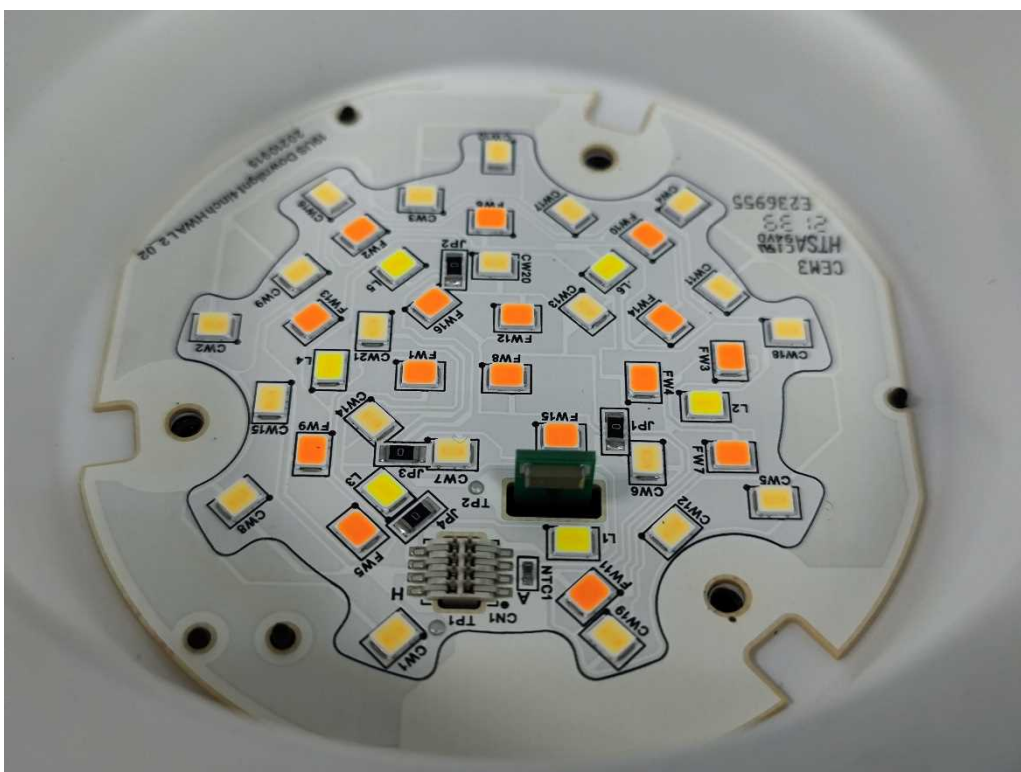

Bluetooth and Zigbee Antenna position

Photos Documentation

Application: Signify (China) Investment Co., Ltd.
Product: LED light
FCC ID: 2AGBW9290031345X, 2AGBW9290031347X
IC: 20812-31345X, 20812-31347X

Model: 9290031347

China

Photos Documentation

Application: Signify (China) Investment Co., Ltd.

Product: LED light

FCC ID: 2AGBW9290031345X, 2AGBW9290031347X

IC: 20812-31345X, 20812-31347X

Photos Documentation

Application: Signify (China) Investment Co., Ltd.

Product: LED light

FCC ID: 2AGBW9290031345X, 2AGBW9290031347X

IC: 20812-31345X, 20812-31347X

Photos Documentation

Application: Signify (China) Investment Co., Ltd.
Product: LED light
FCC ID: 2AGBW9290031345X, 2AGBW9290031347X
IC: 20812-31345X, 20812-31347X

Photos Documentation

Application: Signify (China) Investment Co., Ltd.
Product: LED light
FCC ID: 2AGBW9290031345X, 2AGBW9290031347X
IC: 20812-31345X, 20812-31347X

Bluetooth and Zigbee Antenna position