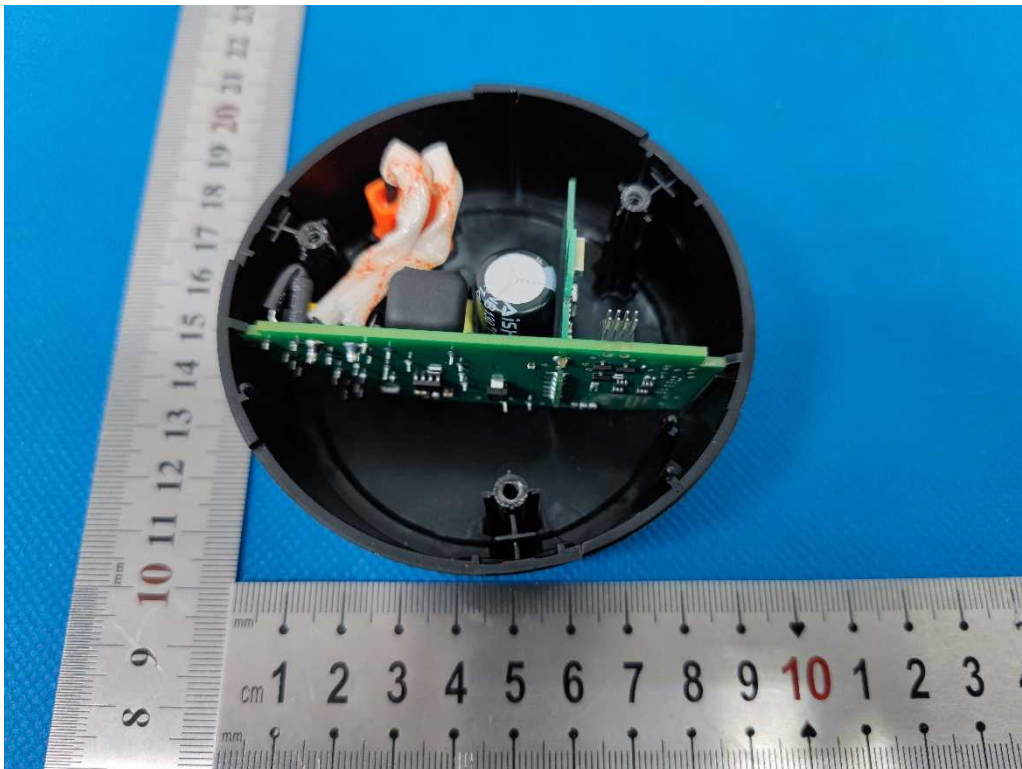

Product: LED light

FCC ID: 2AGBW9290031345X, 2AGBW9290031347X

IC: 20812-31345X, 20812-31347X

Photos Documentation

Application: Signify (China) Investment Co., Ltd.
Product: LED light
FCC ID: 2AGBW9290031345X, 2AGBW9290031347X
IC: 20812-31345X, 20812-31347X

Bluetooth and Zigbee Antenna position

Photos Documentation

Application: Signify (China) Investment Co., Ltd.
Product: LED light
FCC ID: 2AGBW9290031345X, 2AGBW9290031347X
IC: 20812-31345X, 20812-31347X

Model: 9290031347

China

Photos Documentation

Application: Signify (China) Investment Co., Ltd.

Product: LED light

FCC ID: 2AGBW9290031345X, 2AGBW9290031347X

IC: 20812-31345X, 20812-31347X

Photos Documentation

Application: Signify (China) Investment Co., Ltd.