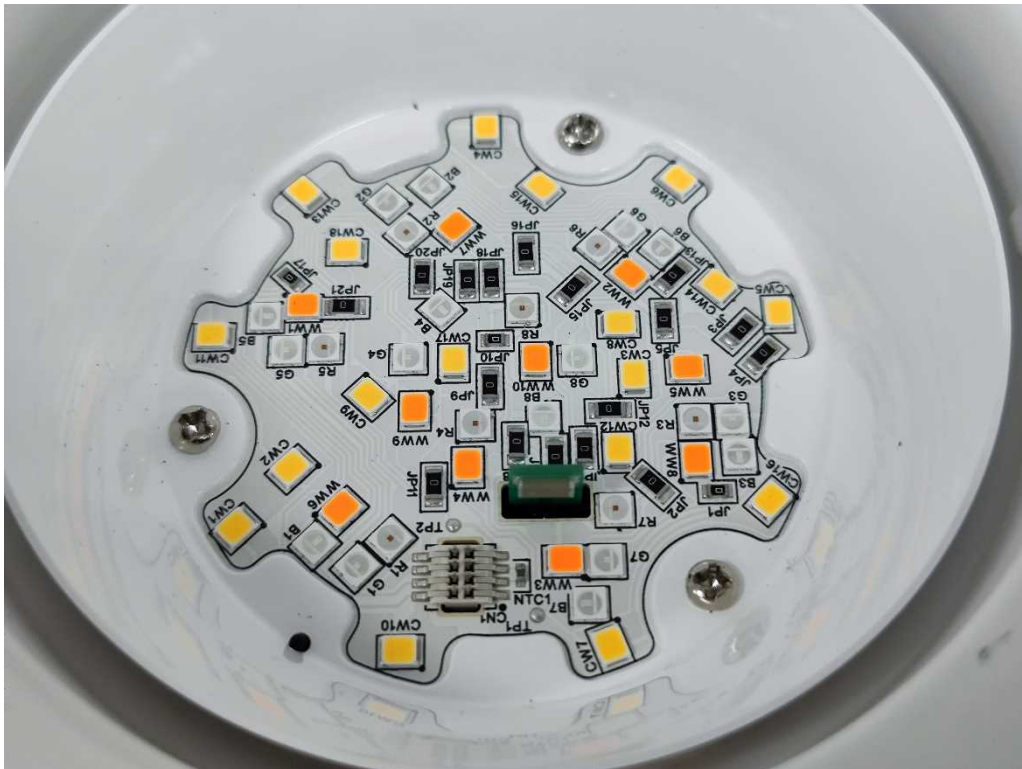

Photos Documentation

Application: Signify (China) Investment Co., Ltd.

Product: LED light

FCC ID: 2AGBW9290031345X, 2AGBW9290031347X

IC: 20812-31345X, 20812-31347X

Model: 9290031345

China

Photos Documentation

Application: Signify (China) Investment Co., Ltd.

Product: LED light

FCC ID: 2AGBW9290031345X, 2AGBW9290031347X

IC: 20812-31345X, 20812-31347X

Photos Documentation

Application: Signify (China) Investment Co., Ltd.

Product: LED light

FCC ID: 2AGBW9290031345X, 2AGBW9290031347X

IC: 20812-31345X, 20812-31347X

Photos Documentation

Application: Signify (China) Investment Co., Ltd.
Product: LED light
FCC ID: 2AGBW9290031345X, 2AGBW9290031347X
IC: 20812-31345X, 20812-31347X

Bluetooth and Zigbee Antenna position

Photos Documentation

Application: Signify (China) Investment Co., Ltd.
Product: LED light
FCC ID: 2AGBW9290031345X, 2AGBW9290031347X
IC: 20812-31345X, 20812-31347X

Model: 9290031347