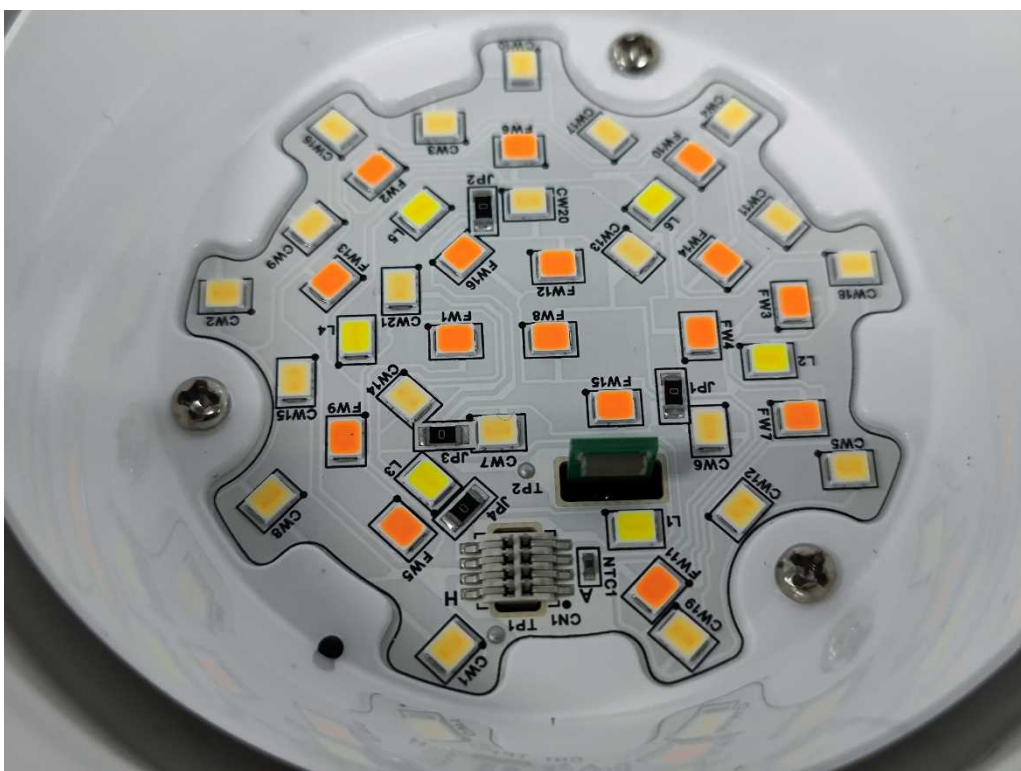

Photos Documentation

Application: Signify (China) Investment Co., Ltd.

Product: LED light

FCC ID: 2AGBW9290031345X, 2AGBW9290031347X

IC: 20812-31345X, 20812-31347X

Model: 9290031345

China

Photos Documentation

Application: Signify (China) Investment Co., Ltd.

Product: LED light

FCC ID: 2AGBW9290031345X, 2AGBW9290031347X

IC: 20812-31345X, 20812-31347X

Photos Documentation

Application: Signify (China) Investment Co., Ltd.

Product: LED light

FCC ID: 2AGBW9290031345X, 2AGBW9290031347X

IC: 20812-31345X, 20812-31347X

Photos Documentation

Application: Signify (China) Investment Co., Ltd.
Product: LED light
FCC ID: 2AGBW9290031345X, 2AGBW9290031347X
IC: 20812-31345X, 20812-31347X

Bluetooth and Zigbee Antenna position

Photos Documentation

Application: Signify (China) Investment Co., Ltd.
Product: LED light
FCC ID: 2AGBW9290031345X, 2AGBW9290031347X
IC: 20812-31345X, 20812-31347X

Model: 9290031347