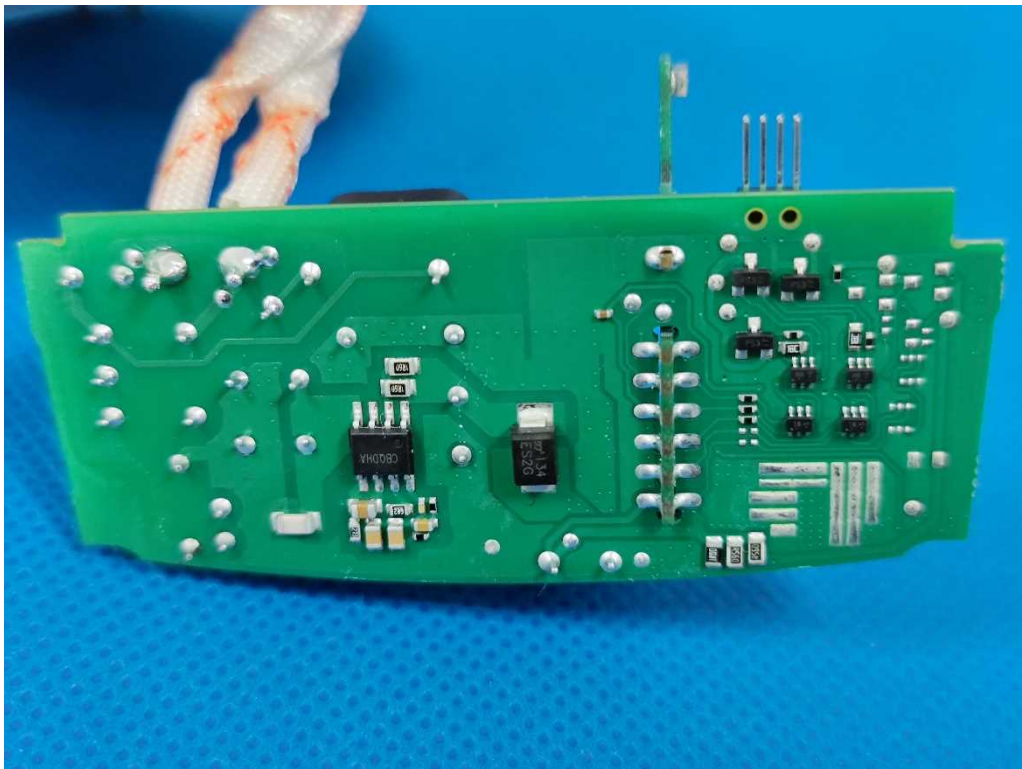

Bluetooth and Zigbee Antenna position

Photos Documentation

Application: Signify (China) Investment Co., Ltd.
Product: LED light
FCC ID: 2AGBW9290031345X, 2AGBW9290031347X
IC: 20812-31345X, 20812-31347X

Model: 9290031347

China

Photos Documentation

Application: Signify (China) Investment Co., Ltd.

Product: LED light

FCC ID: 2AGBW9290031345X, 2AGBW9290031347X

IC: 20812-31345X, 20812-31347X

Photos Documentation

Application: Signify (China) Investment Co., Ltd.

Product: LED light

FCC ID: 2AGBW9290031345X, 2AGBW9290031347X

IC: 20812-31345X, 20812-31347X

Photos Documentation

Application: Signify (China) Investment Co., Ltd.
Product: LED light
FCC ID: 2AGBW9290031345X, 2AGBW9290031347X
IC: 20812-31345X, 20812-31347X

Photos Documentation

Application: Signify (China) Investment Co., Ltd.
Product: LED light
FCC ID: 2AGBW9290031345X, 2AGBW9290031347X
IC: 20812-31345X, 20812-31347X

Bluetooth and Zigbee Antenna position