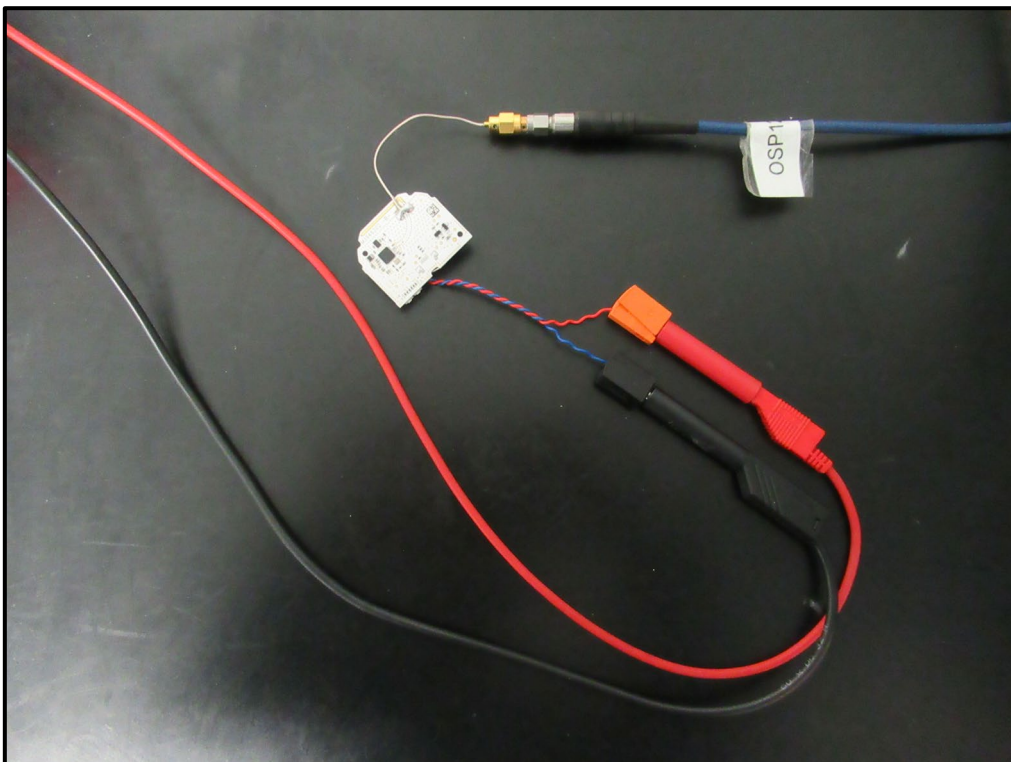

Setup Photographs for Model No.: 9290030171A with integrated Inverted F antenna

1.Transmitter Radiated Measurements

Photo 1: Radiated measurement Test Setup - Overall view

Photo 2: Radiated measurement Test Setup – Overall view

Photo 3: Radiated measurement Test Setup – Close view

2.Transmitter Conducted Measurement

Photo 4: Conducted measurement Test Setup

Photo 5: Conducted measurement Test Setup