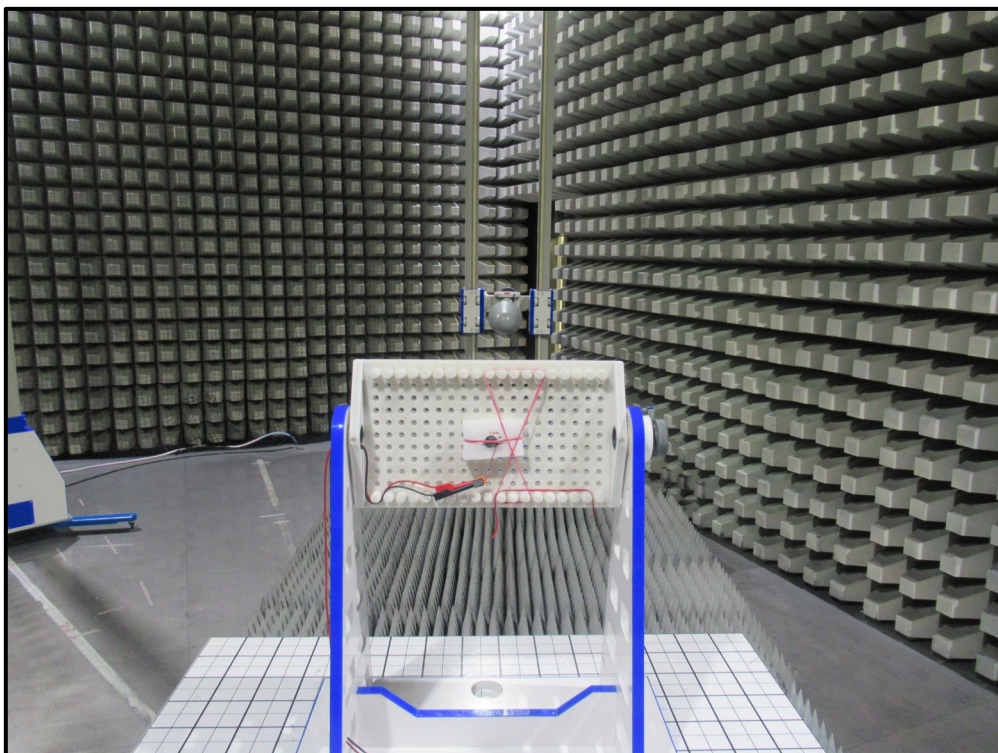

Setup Photographs for Model No.: 9290030171A with integrated Inverted F antenna

1.Transmitter Radiated Measurements

Photo 1: Radiated measurement Test Setup - Overall view

Photo 2: Radiated measurement Test Setup – Overall view

Photo 3: Radiated measurement Test Setup – Close view

2.Transmitter Conducted Measurement

Photo 4: Conducted measurement Test Setup

Photo 5: Conducted measurement Test Setup