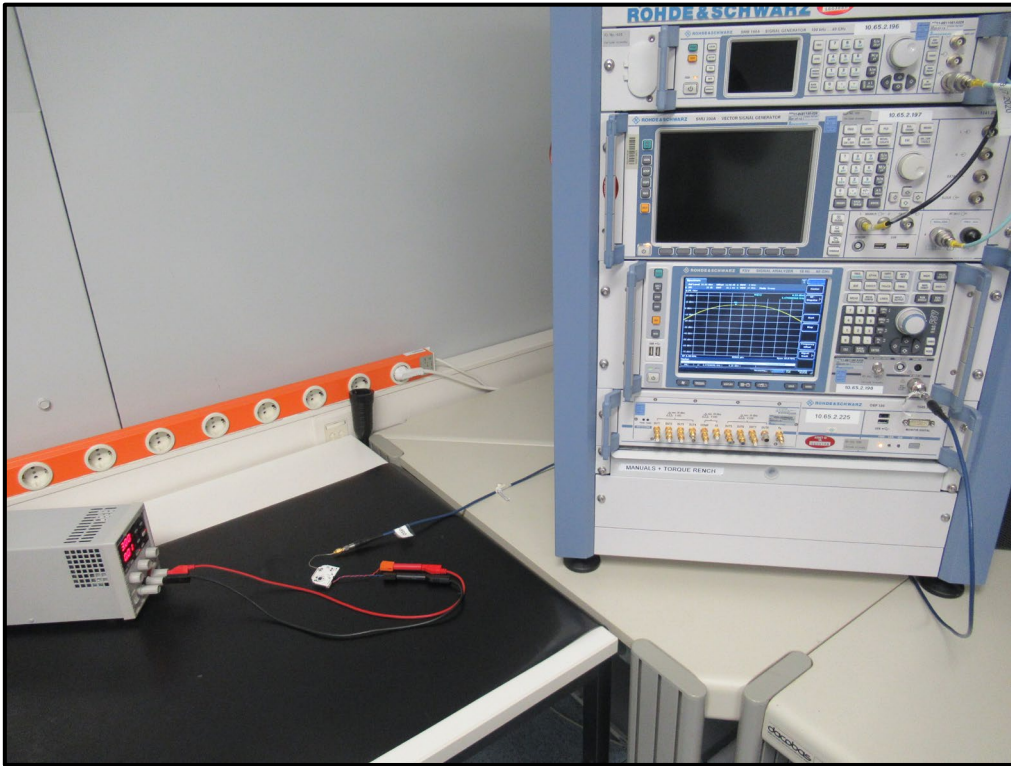

Setup Photographs for Model No.: 9290030171A with integrated Inverted F antenna

1.Transmitter Radiated Measurements

Photo 1: Radiated measurement Test Setup - Overall view

Photo 2: Radiated measurement Test Setup – Overall view

Photo 3: Radiated measurement Test Setup – Close view

2.Transmitter Conducted Measurement

Photo 4: Conducted measurement Test Setup

Photo 5: Conducted measurement Test Setup