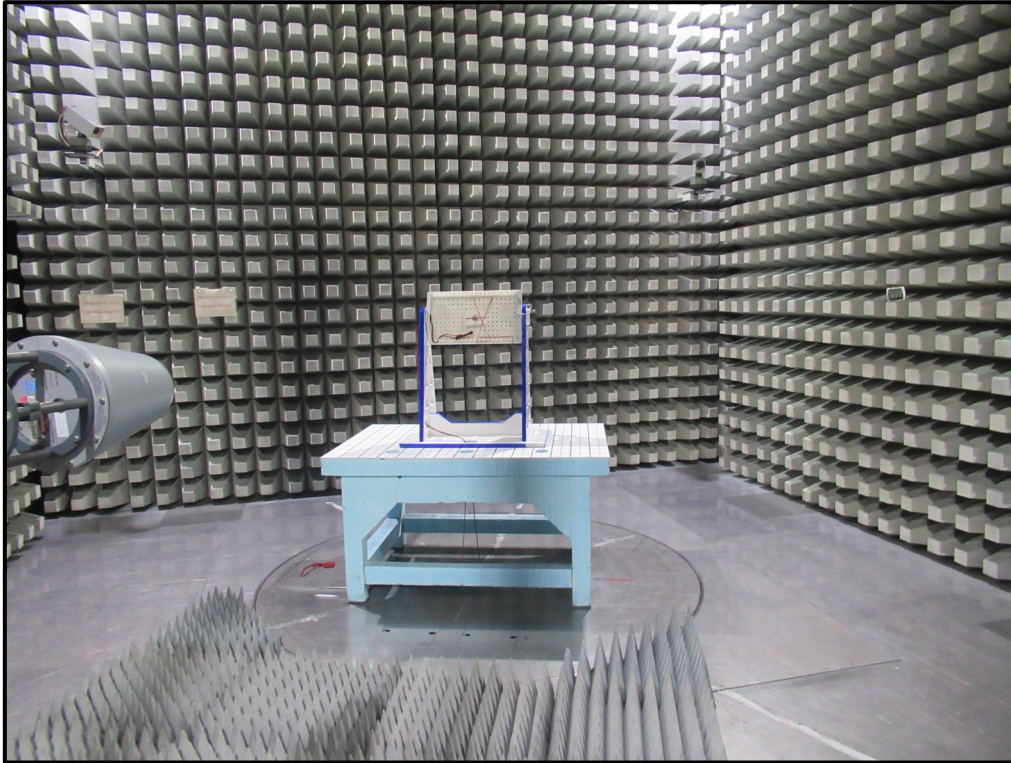

Setup Photographs for Model No.: 9290030171A with integrated Inverted F antenna

1.Transmitter Radiated Measurements

Photo 1: Radiated measurement Test Setup - Overall view

Photo 2: Radiated measurement Test Setup – Overall view

Photo 3: Radiated measurement Test Setup – Close view

2.Transmitter Conducted Measurement

Photo 4: Conducted measurement Test Setup

Photo 5: Conducted measurement Test Setup