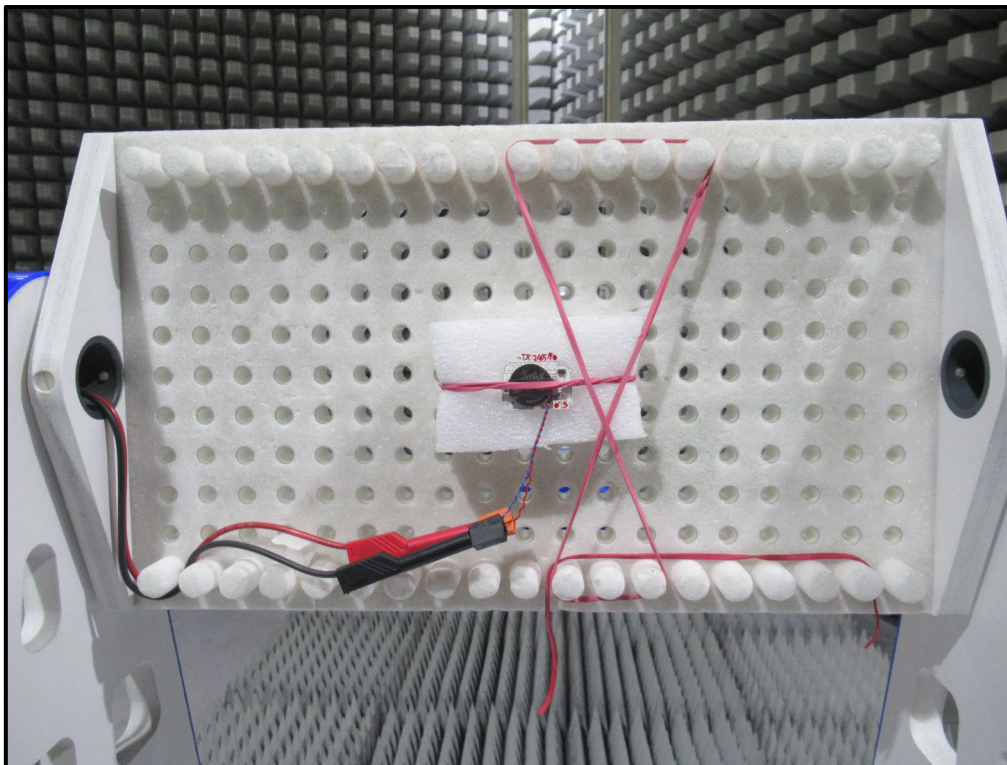

Setup Photographs for Model No.: 9290030171A with integrated Inverted F antenna

1.Transmitter Radiated Measurements

Photo 1: Radiated measurement Test Setup - Overall view

Photo 2: Radiated measurement Test Setup – Overall view

Photo 3: Radiated measurement Test Setup – Close view

2.Transmitter Conducted Measurement

Photo 4: Conducted measurement Test Setup

Photo 5: Conducted measurement Test Setup