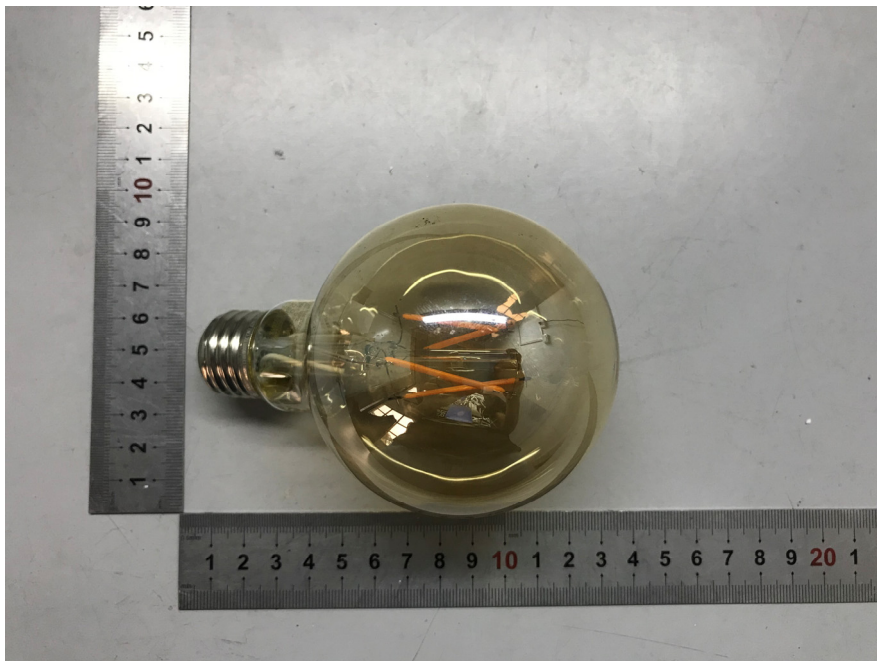

EXHIBIT A - EUT EXTERNAL PHOTOGRAPHS

EUT – Top View

EUT – Bottom View

EUT – Front View

EUT – Rear View

EUT – Left View

EUT – Right View

EUT – Label View

PHILIPS
WiZ CONNECTED

Dimmable Wi-Fi LED

350Lumens

5W 2000K 60mA
120V~ 60Hz
Made in China
Fabriqué en Chine
9290022661

LISTED
LED Lamp 3PM5

FCC ID: 2AGBW9290022661X

IC: 20812-2661X

DO NOT USE WITH DIMMERS