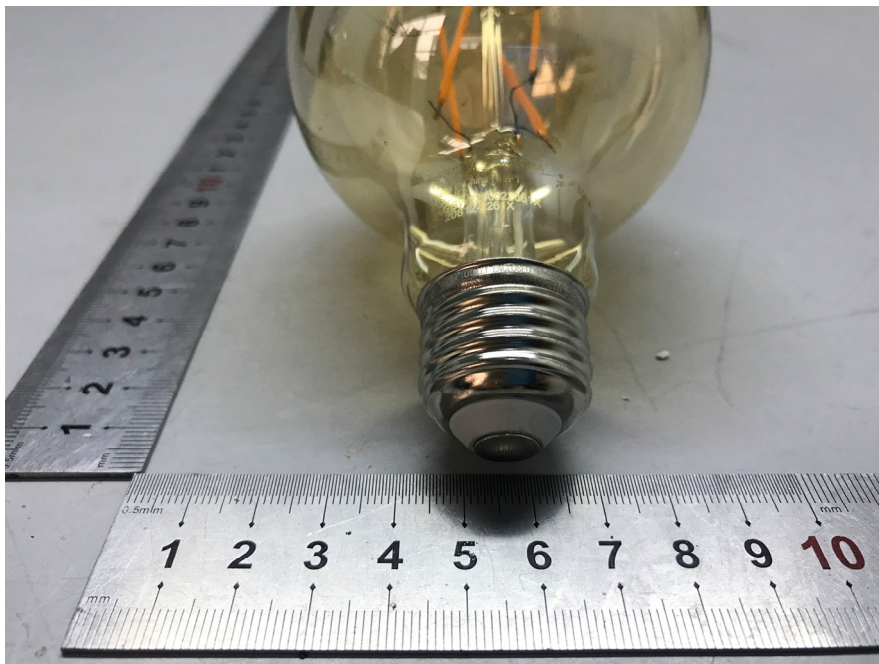

EXHIBIT A - EUT EXTERNAL PHOTOGRAPHS

EUT – Top View

EUT – Bottom View

EUT – Front View

EUT – Rear View

EUT – Left View

EUT – Right View

EUT – Label View

PHILIPS
WiZ CONNECTED

Dimmable Wi-Fi LED

350Lumens

5W 2000K 60mA
120V~ 60Hz
Made in China
Fabriqué en Chine
9290022661

LISTED
LED Lamp 3PM5

FCC ID: 2AGBW9290022661X

IC: 20812-2661X

DO NOT USE WITH DIMMERS