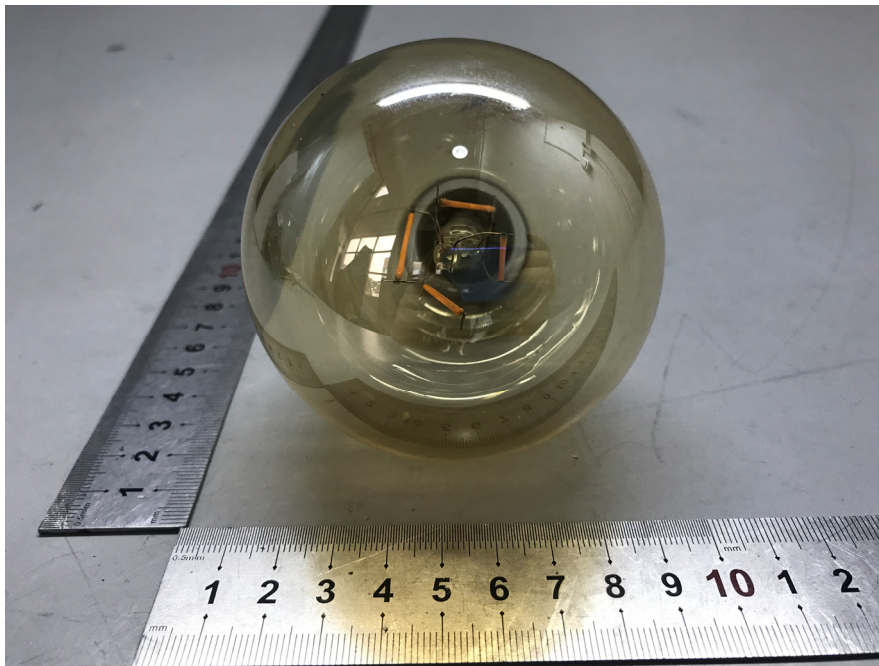

EXHIBIT A - EUT EXTERNAL PHOTOGRAPHS

EUT – Top View

EUT – Bottom View

EUT – Front View

EUT – Rear View

EUT – Left View

EUT – Right View

EUT – Label View

PHILIPS
WiZ CONNECTED

Dimmable Wi-Fi LED

350Lumens

5W 2000K 60mA
120V~ 60Hz
Made in China
Fabriqué en Chine
9290022661

LISTED
LED Lamp 3PM5

FCC ID: 2AGBW9290022661X

IC: 20812-2661X

DO NOT USE WITH DIMMERS