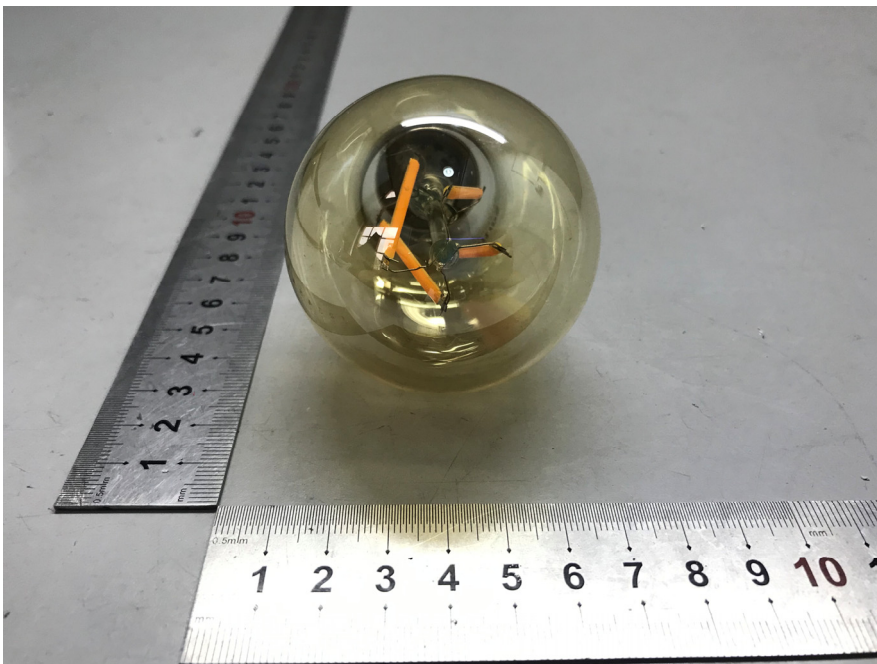

EXHIBIT A - EUT EXTERNAL PHOTOGRAPHS

EUT – Top View

EUT – Bottom View

EUT – Front View

EUT – Rear View

EUT – Left View

EUT – Right View

EUT – Label View

PHILIPS
WiZ CONNECTED

Dimmable Wi-Fi LED

450 Lumens

6W 2000K 70mA
120V~ 60Hz
Made in China
Fabriqué en Chine
9290022659

LISTED

LED Lamp 3PM5

FCC ID: 2AGBW9290022659X

IC: 20812-2659X