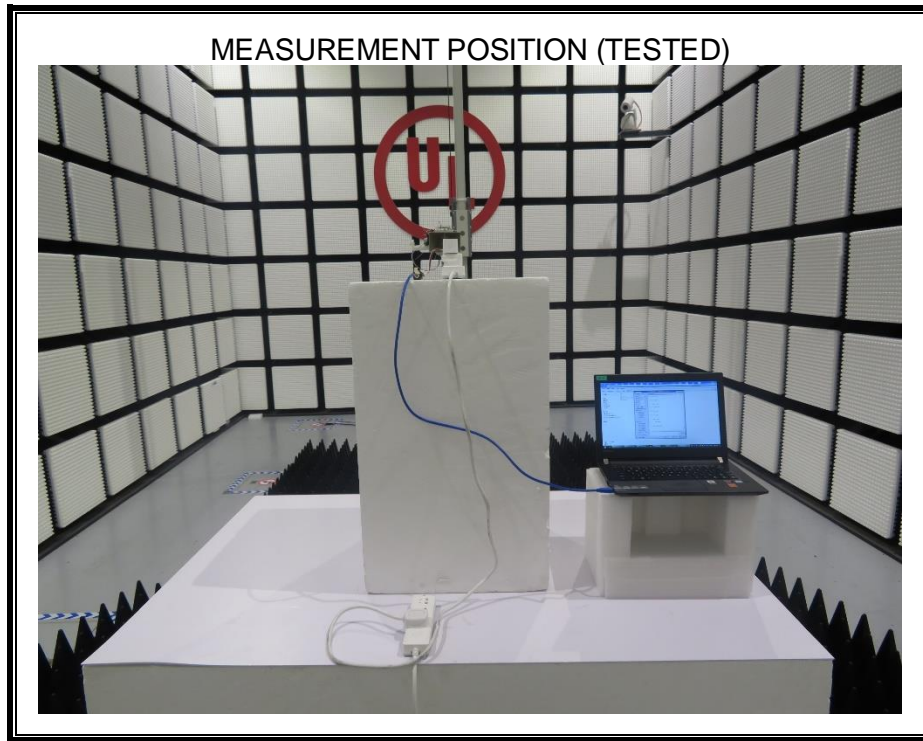

Appendix II

Setup Photographs

RADIATED RF MEASUREMENT SETUP (ABOVE 1 GHz)

MEASUREMENT POSITION (X axis)

MEASUREMENT POSITION (Y axis)

MEASUREMENT POSITION (Z axis)

RADIATED RF MEASUREMENT SETUP (30MHz~1GHz)

RADIATED RF MEASUREMENT SETUP (Below 30MHz)

POWERLINE CONDUCTED EMISSIONS MEASUREMENT SETUP