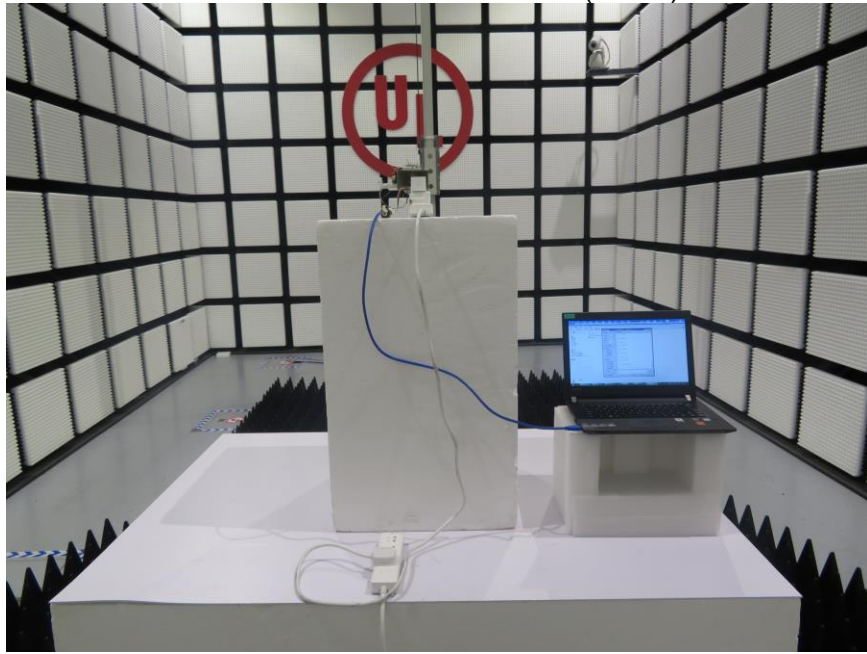

Appendix II

Setup Photographs

RADIATED RF MEASUREMENT SETUP (ABOVE 1 GHz)

MEASUREMENT POSITION (X axis)

MEASUREMENT POSITION (Y axis)

MEASUREMENT POSITION (Z axis)

RADIATED RF MEASUREMENT SETUP (30MHz~1GHz)

RADIATED RF MEASUREMENT SETUP (Below 30MHz)

POWERLINE CONDUCTED EMISSIONS MEASUREMENT SETUP