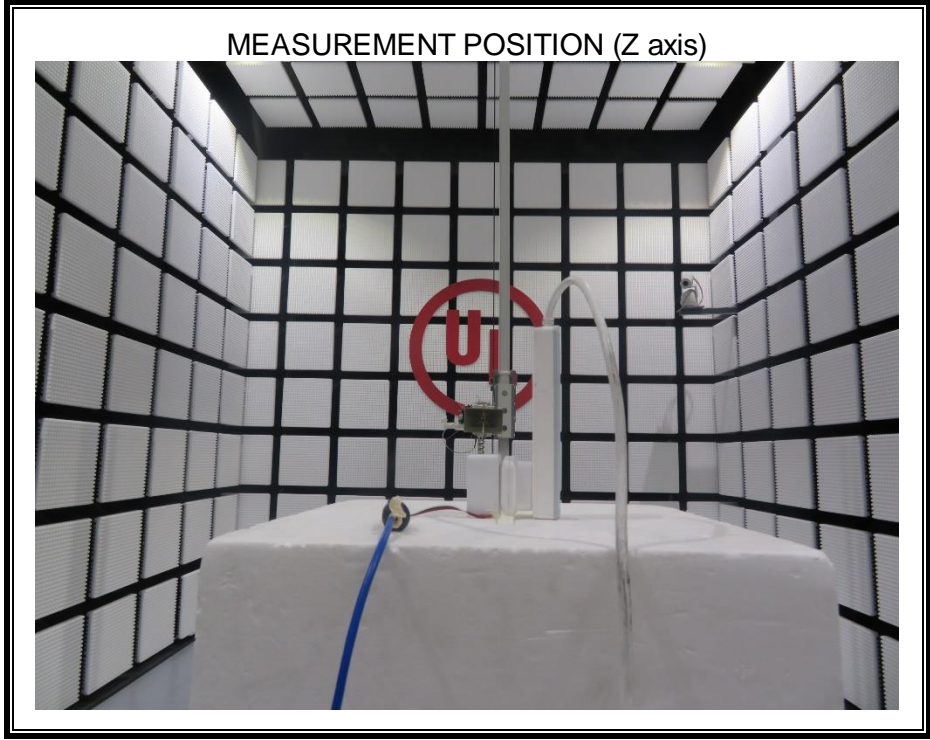

Appendix II

Setup Photographs

RADIATED RF MEASUREMENT SETUP (ABOVE 1 GHz)

MEASUREMENT POSITION (X axis)

MEASUREMENT POSITION (Y axis)

MEASUREMENT POSITION (Z axis)

RADIATED RF MEASUREMENT SETUP (30MHz~1GHz)

RADIATED RF MEASUREMENT SETUP (Below 30MHz)

POWERLINE CONDUCTED EMISSIONS MEASUREMENT SETUP