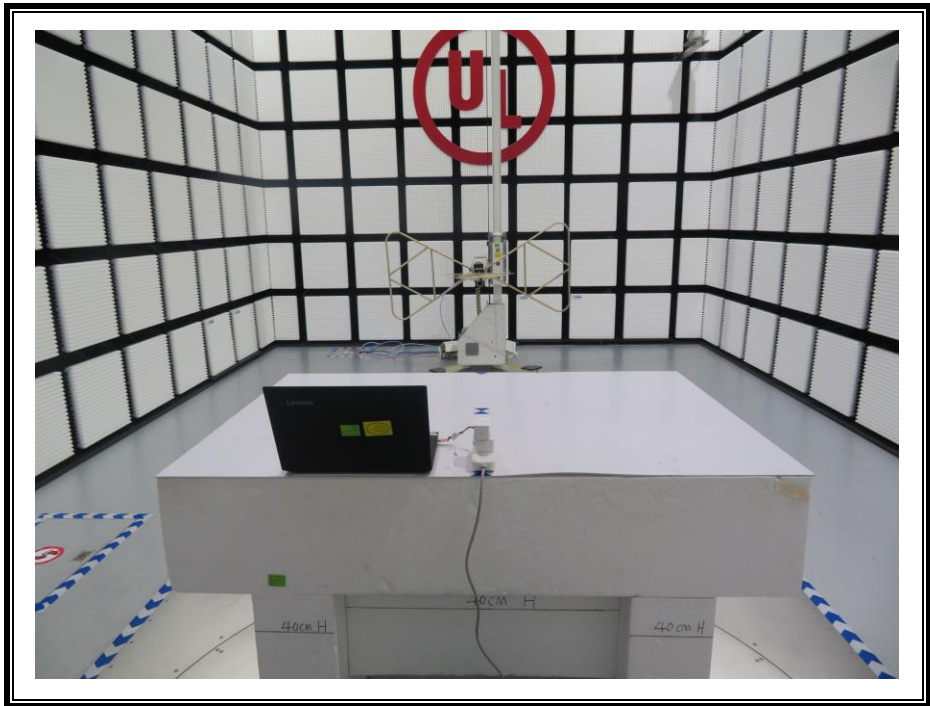

Appendix II

Setup Photographs

RADIATED RF MEASUREMENT SETUP (ABOVE 1 GHz)

MEASUREMENT POSITION (X axis)

MEASUREMENT POSITION (Y axis)

MEASUREMENT POSITION (Z axis)

RADIATED RF MEASUREMENT SETUP (30MHz~1GHz)

RADIATED RF MEASUREMENT SETUP (Below 30MHz)

POWERLINE CONDUCTED EMISSIONS MEASUREMENT SETUP