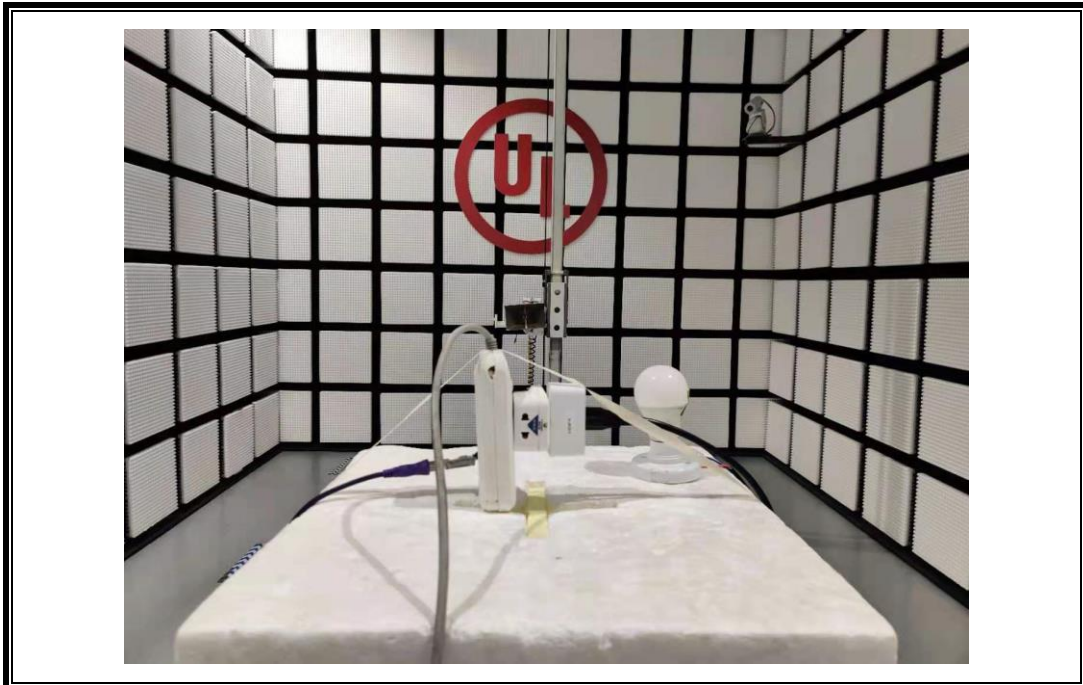

Appendix II

Setup Photographs

RADIATED RF MEASUREMENT SETUP (30MHz ~ 1 GHz)

RADIATED RF MEASUREMENT SETUP (Below 30MHz)

RADIATED RF MEASUREMENT SETUP (Above 1G – Z axis)

RADIATED RF MEASUREMENT SETUP (Above 1G – Y axis)

RADIATED RF MEASUREMENT SETUP (Above 1G – X axis)

AC POWER LINE CONDUCTED EMISSIONS