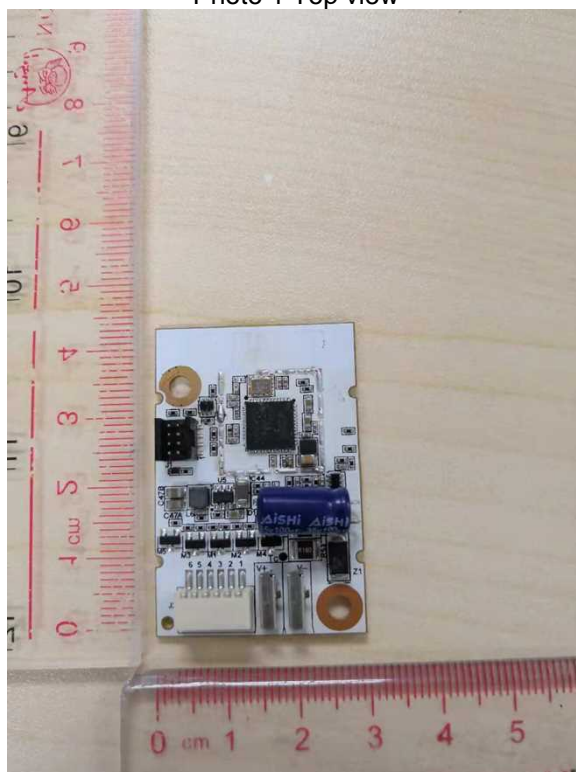

China

Internal Photos Documentation

Project number: 7088818001170-00

Manufacturer: Philips Lighting(China) Investment Co.,Ltd.

Product: Hue Connect

Model: 9290019684

FCC ID: 2AGBW9290019684X

IC: 20812-9684X

Photo 1 Top view

Photo 2 Bottom view