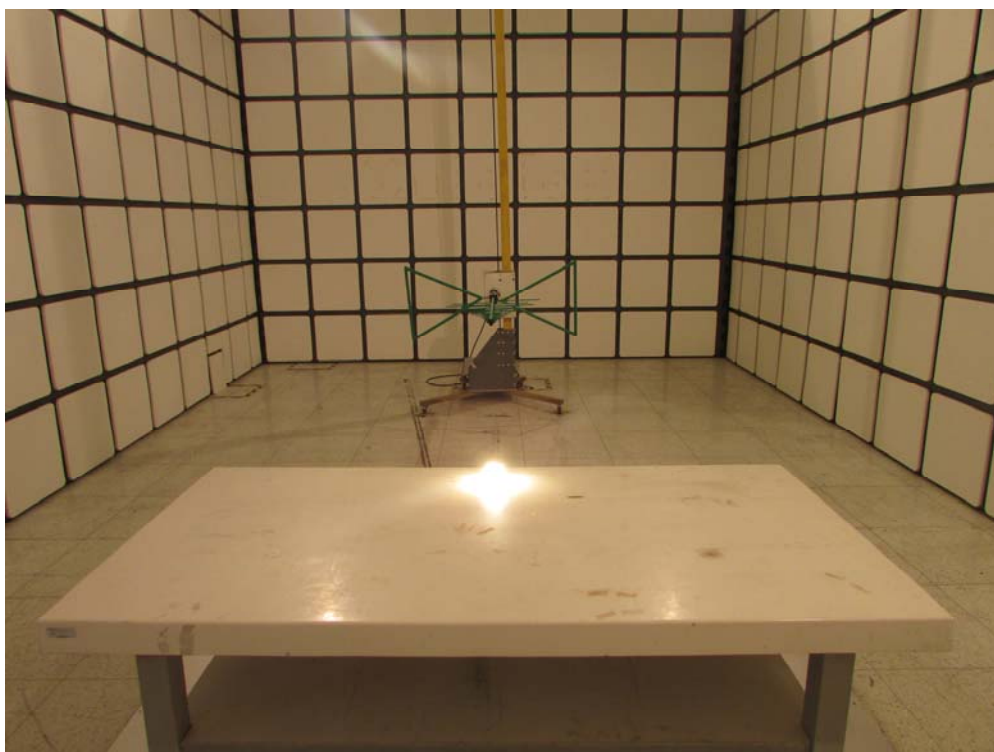

FCC Part15.247&IC Test Setup Photograph

Test Mode: Mode 1

Description: Front View of Conducted emission Test Setup

Test Mode: Mode 1

Description: Side View of Conducted emission Test Setup

Description: Radiated Emission Test Setup for Below 1GHz

Description: Radiated Emission Test Setup for 1~18GHz

Description: Radiated Emission Test Setup for Above 18GHz