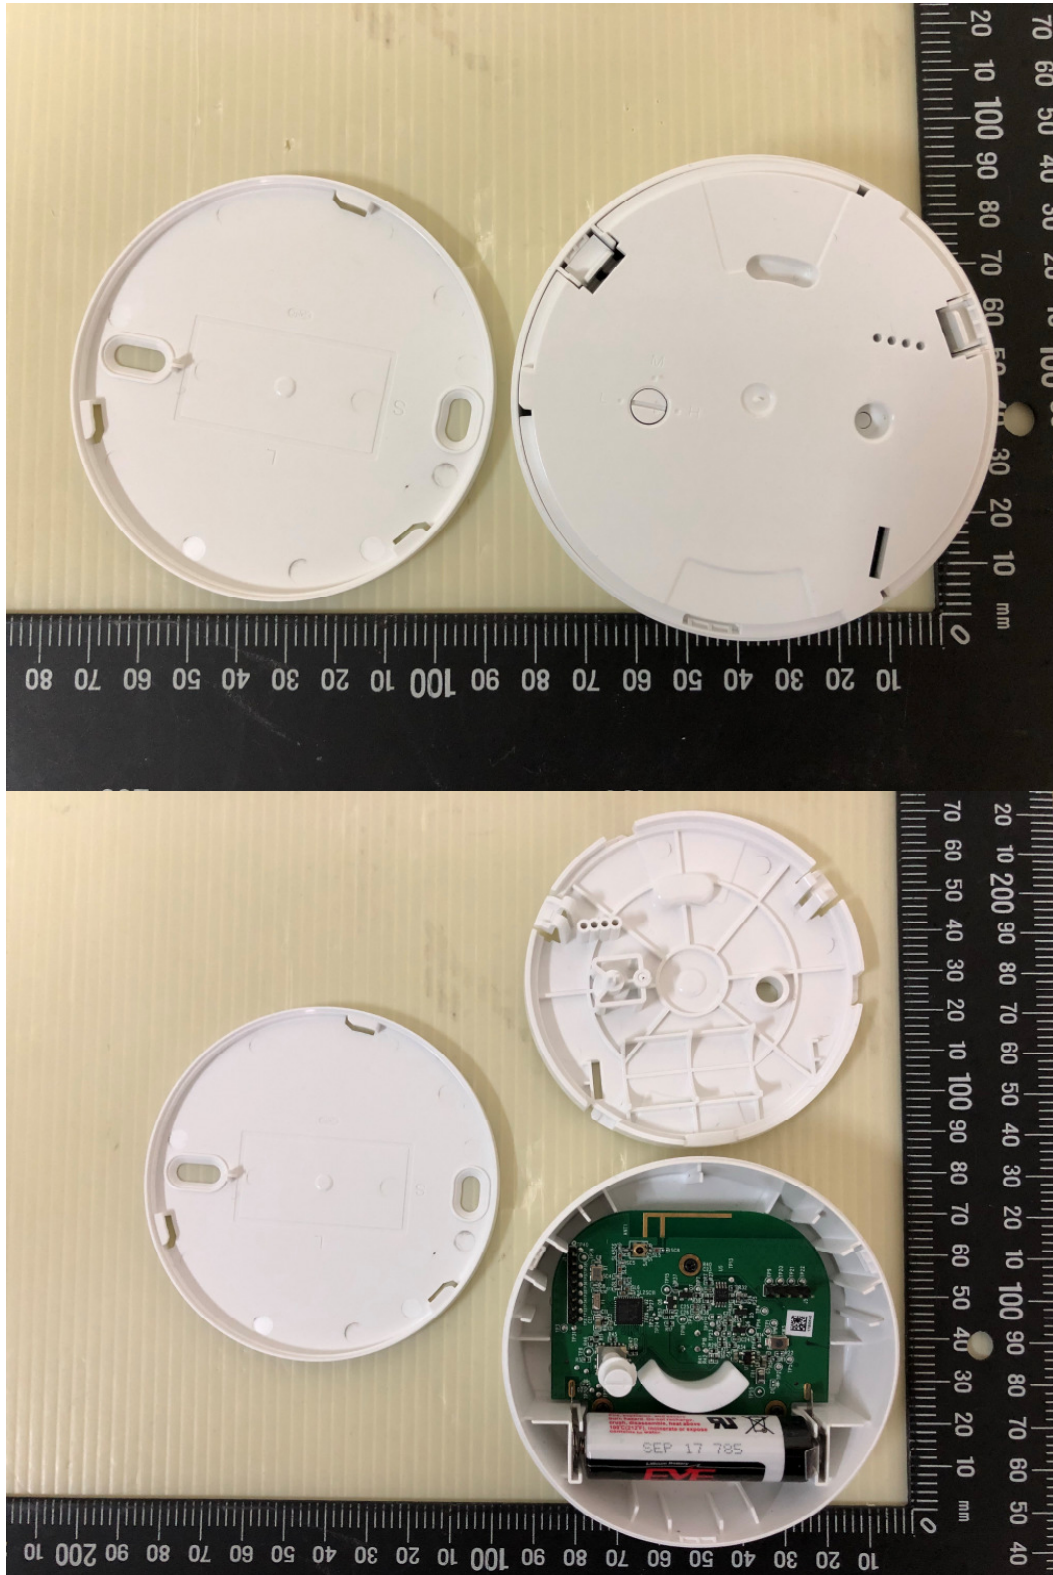

Product: Philips Occupancy and Multi Sensor
Type Identification: 9290018190, 9290018191

Product: Philips Occupancy and Multi Sensor
Type Identification: 9290018190, 9290018191

Product: Philips Occupancy and Multi Sensor
Type Identification: 9290018190, 9290018191